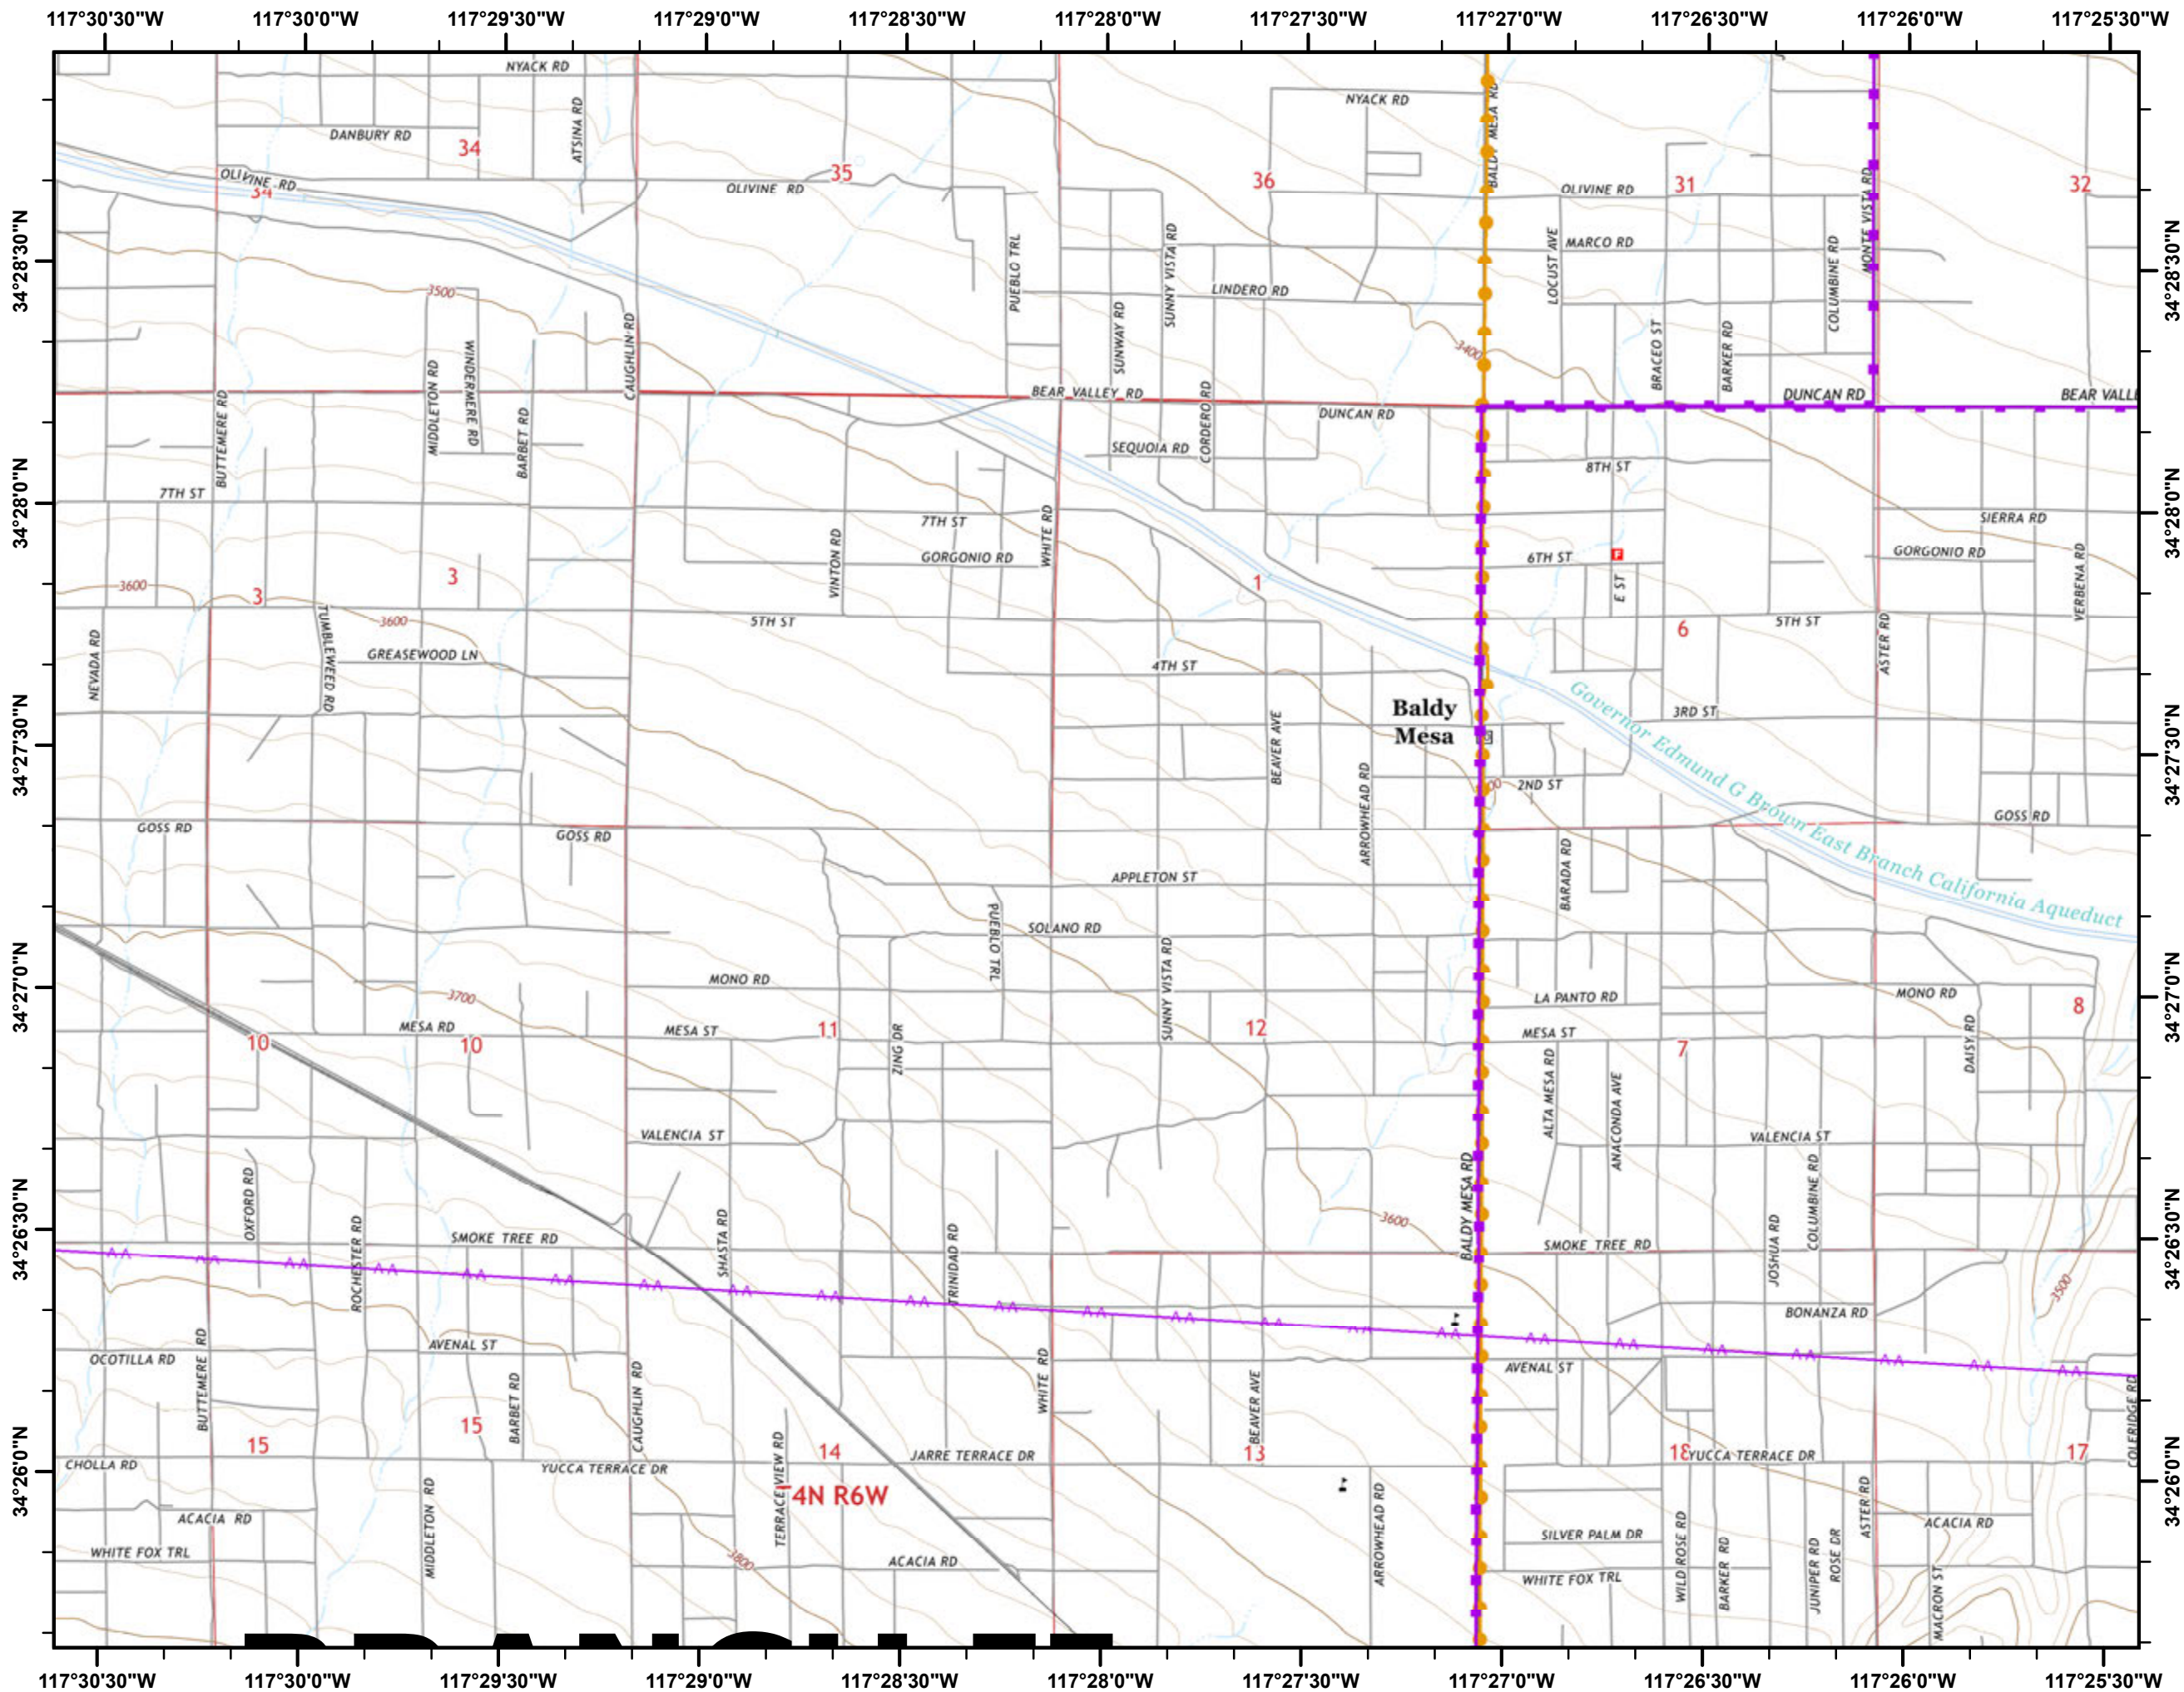

Blue Cut Fire

CA-BDF-0010468

Incident Action Plan
Map

August 18, 2016
Day

Page J13

Legend

- Branch
- Division
- Life Hazard
- Uncontrolled Fire Edge
- Completed Line
- Transmission Lines
- **High Pressure**
- Gas Pipeline
- Liquid Pipeline
- Forest Boundary
- Wilderness Areas

Miles
0.25 0 0.25 0.5

E. Lamas, GISS TEAM 3