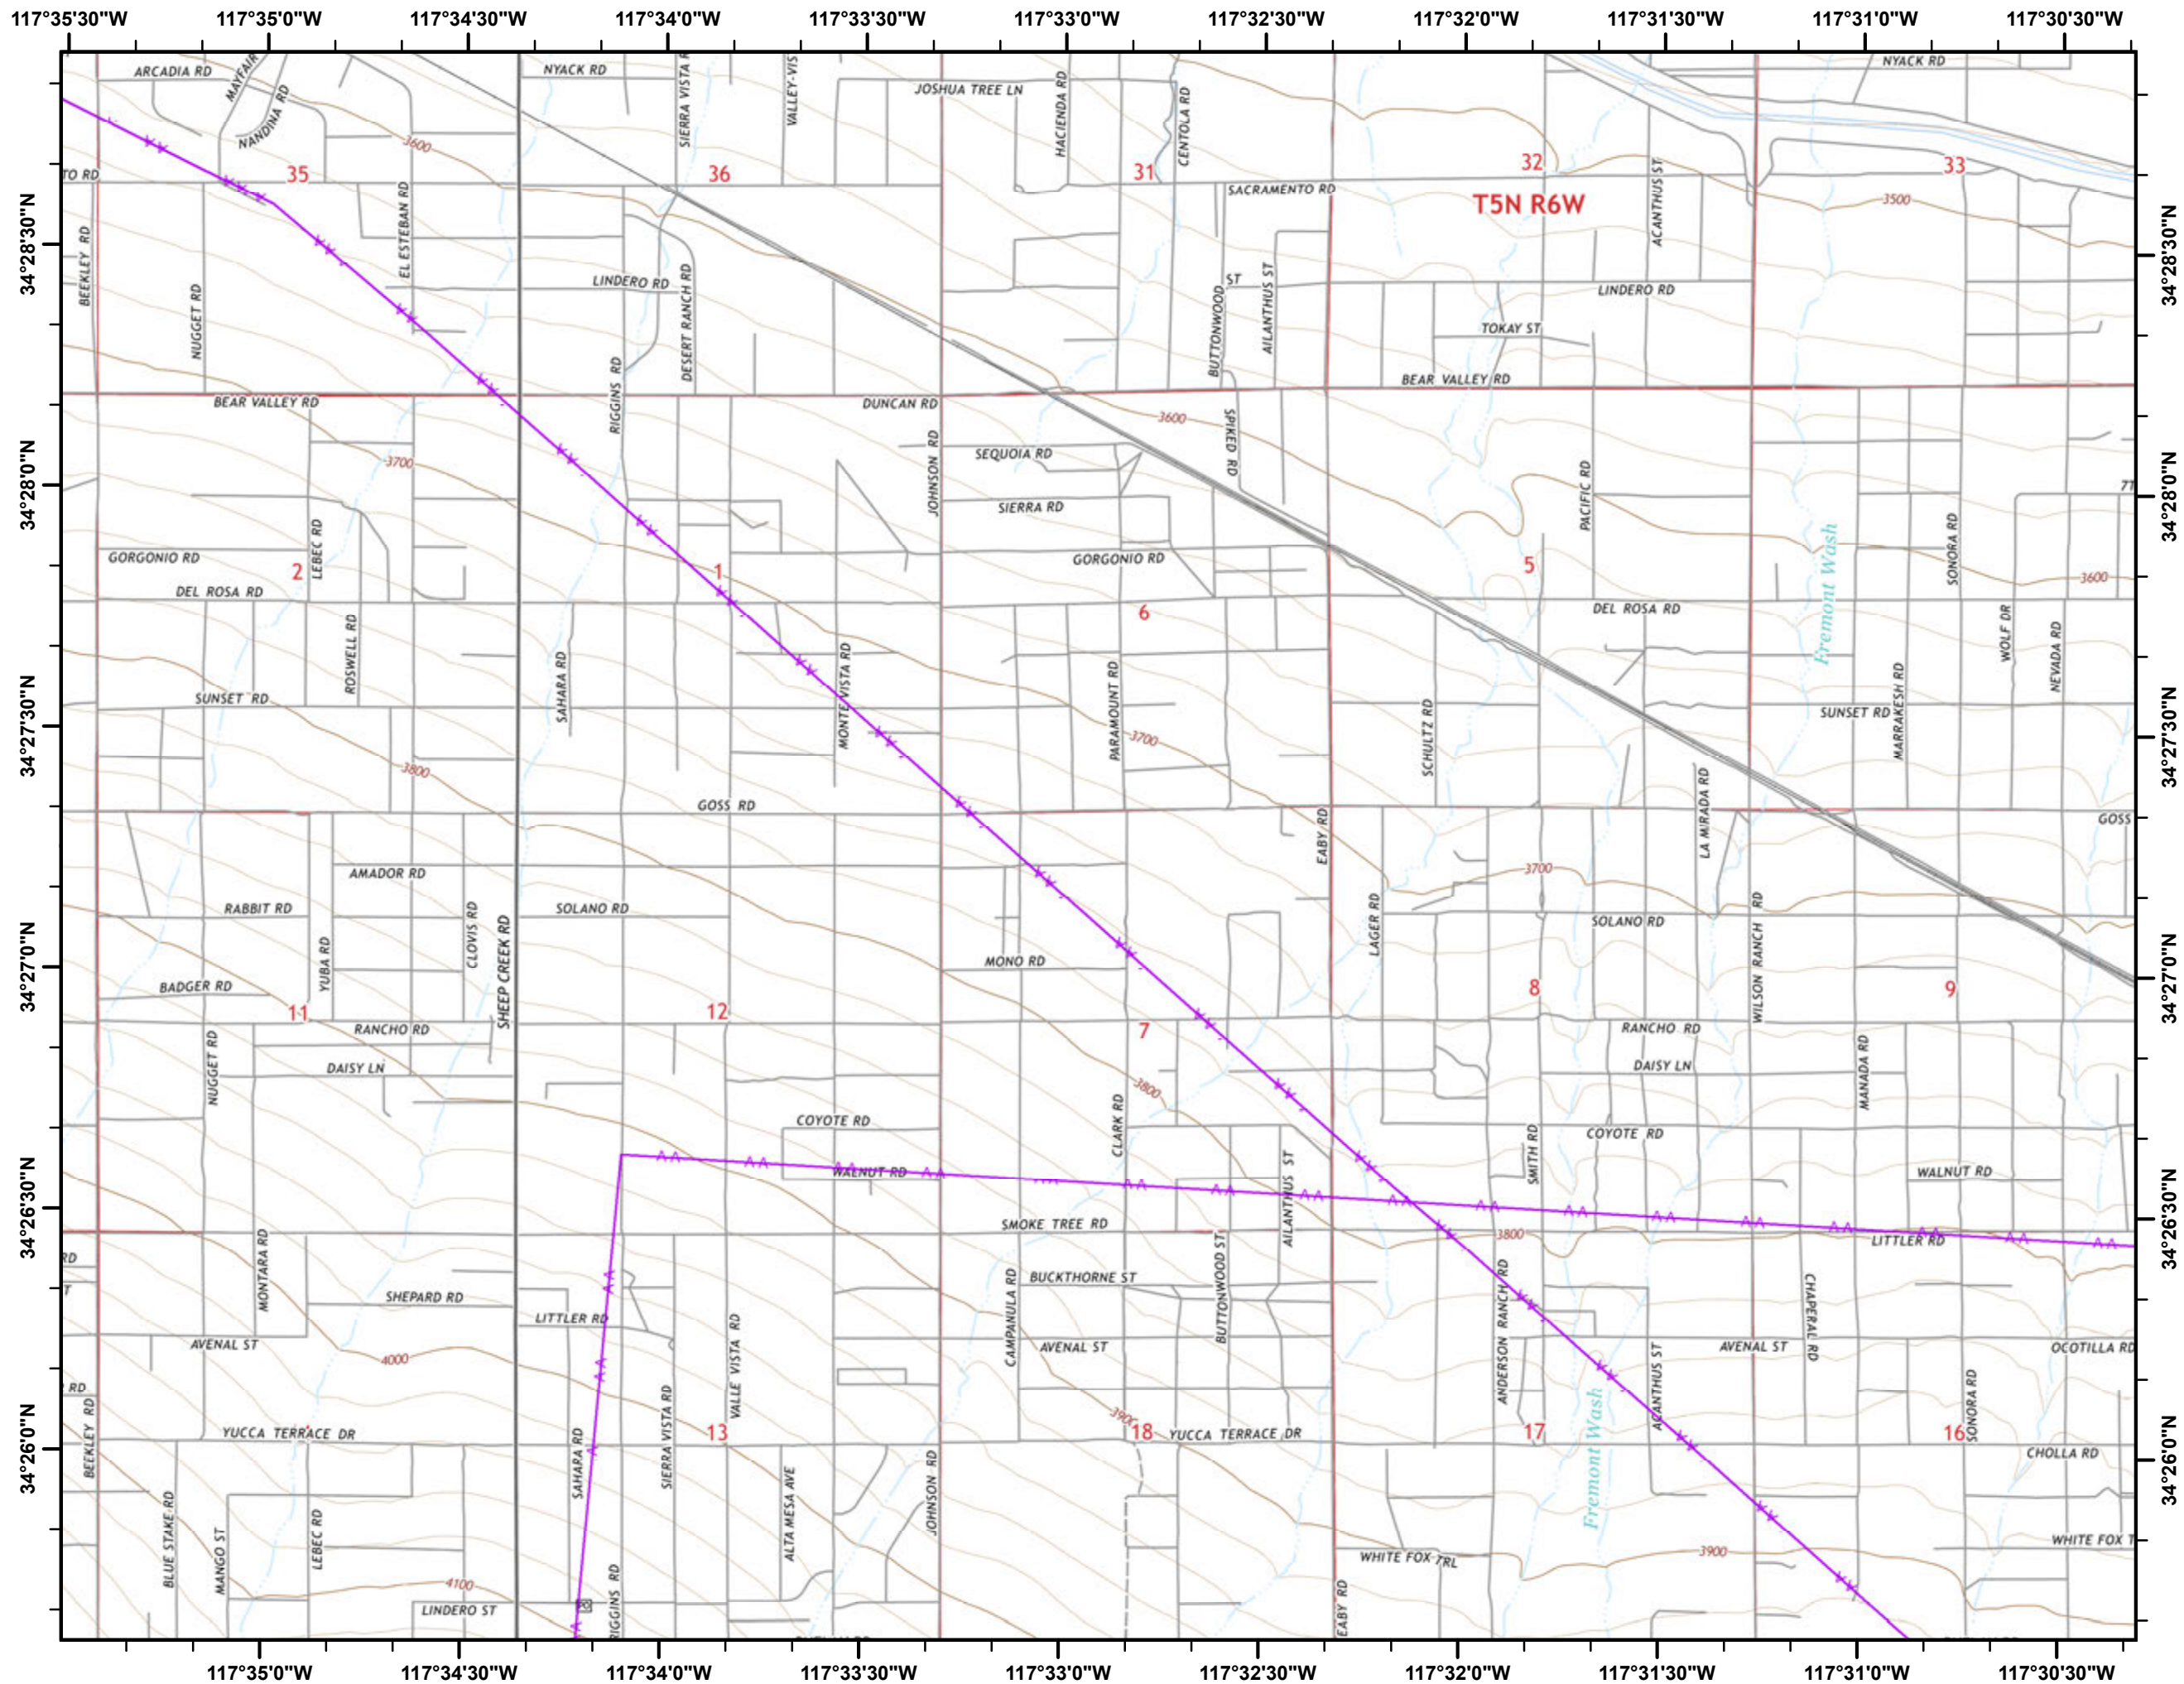

Blue Cut Fire

CA-BDF-0010468

Incident Action Plan
Map

August 18, 2016
Day

Page J12

Legend

- Branch
- Division
- Life Hazard
- Uncontrolled Fire Edge
- Completed Line
- Transmission Lines
- **High Pressure**
- Gas Pipeline
- Liquid Pipeline
- Forest Boundary
- Wilderness Areas

Miles
0.25 0 0.25 0.5