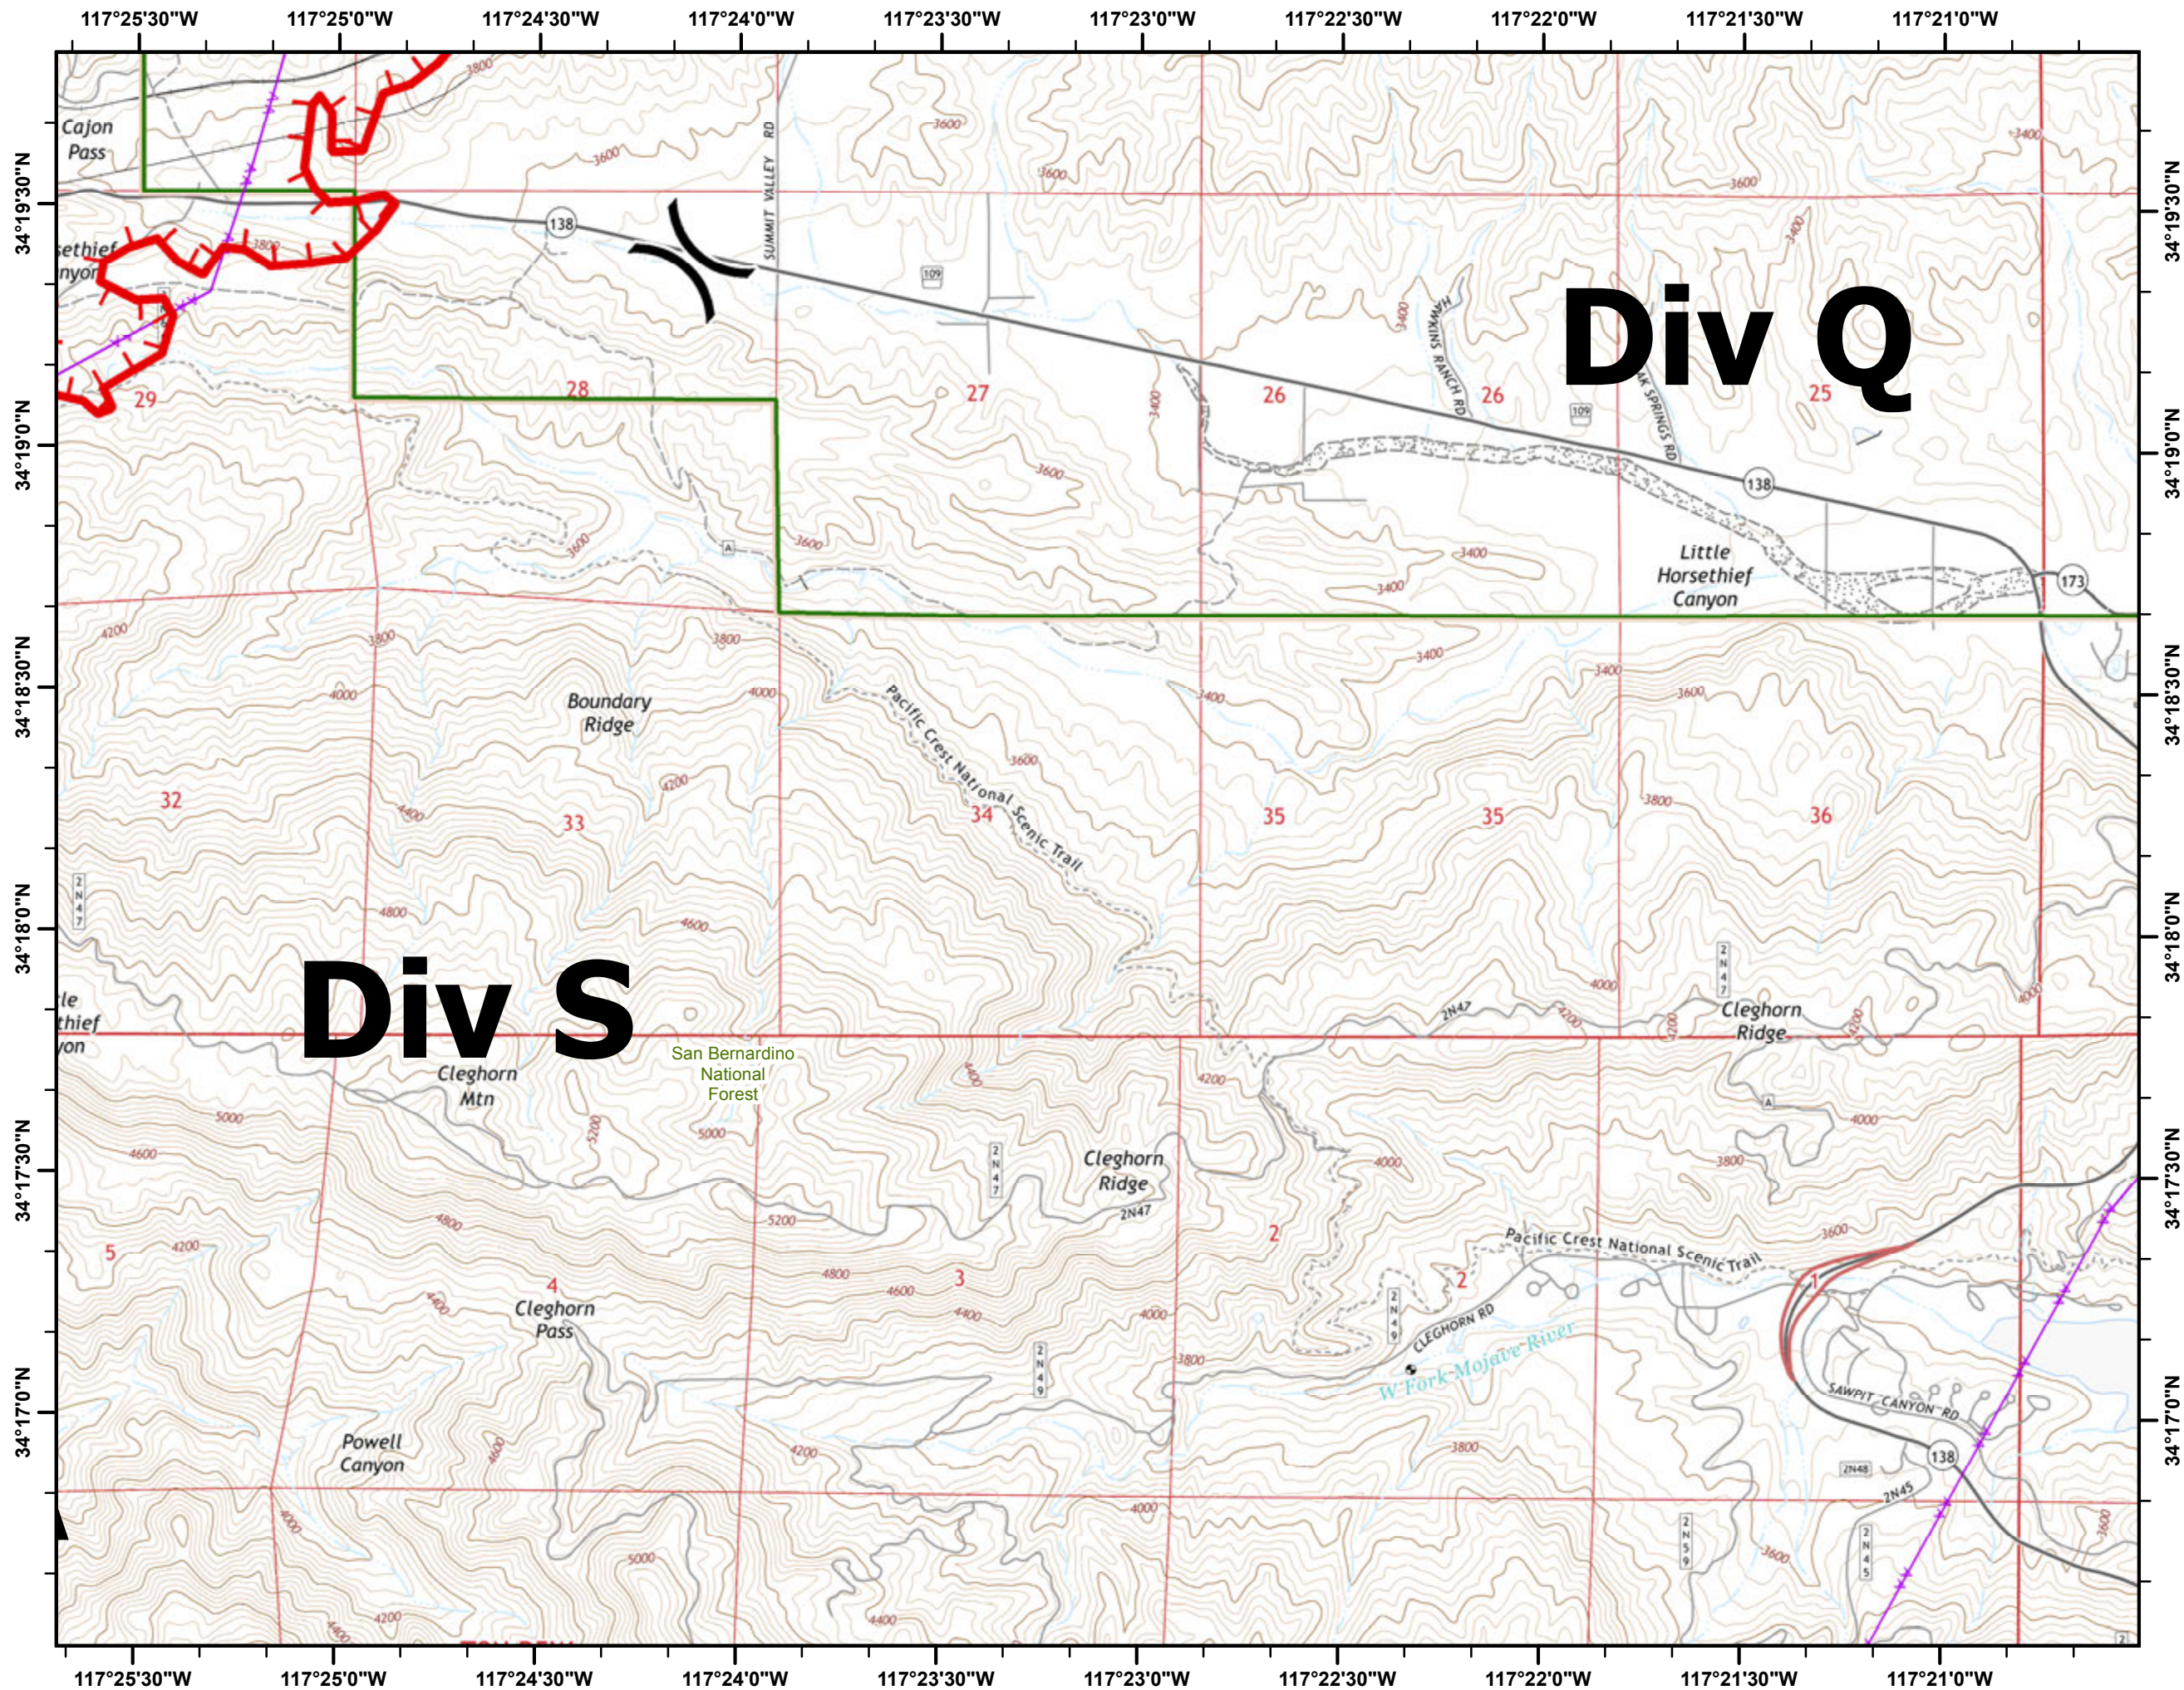

Blue Cut Fire

CA-BDF-0010468

Incident Action Plan

Map

August 18, 2016

Day

Page M14

Legend

- Branch
- Division
- Life Hazard
- Uncontrolled Fire Edge
- Completed Line
- Transmission Lines
- **High Pressure**
- Gas Pipeline
- Liquid Pipeline
- Forest Boundary
- Wilderness Areas

Miles
0.25 0 0.25 0.5

E. Lamas, GISS TEAM 3