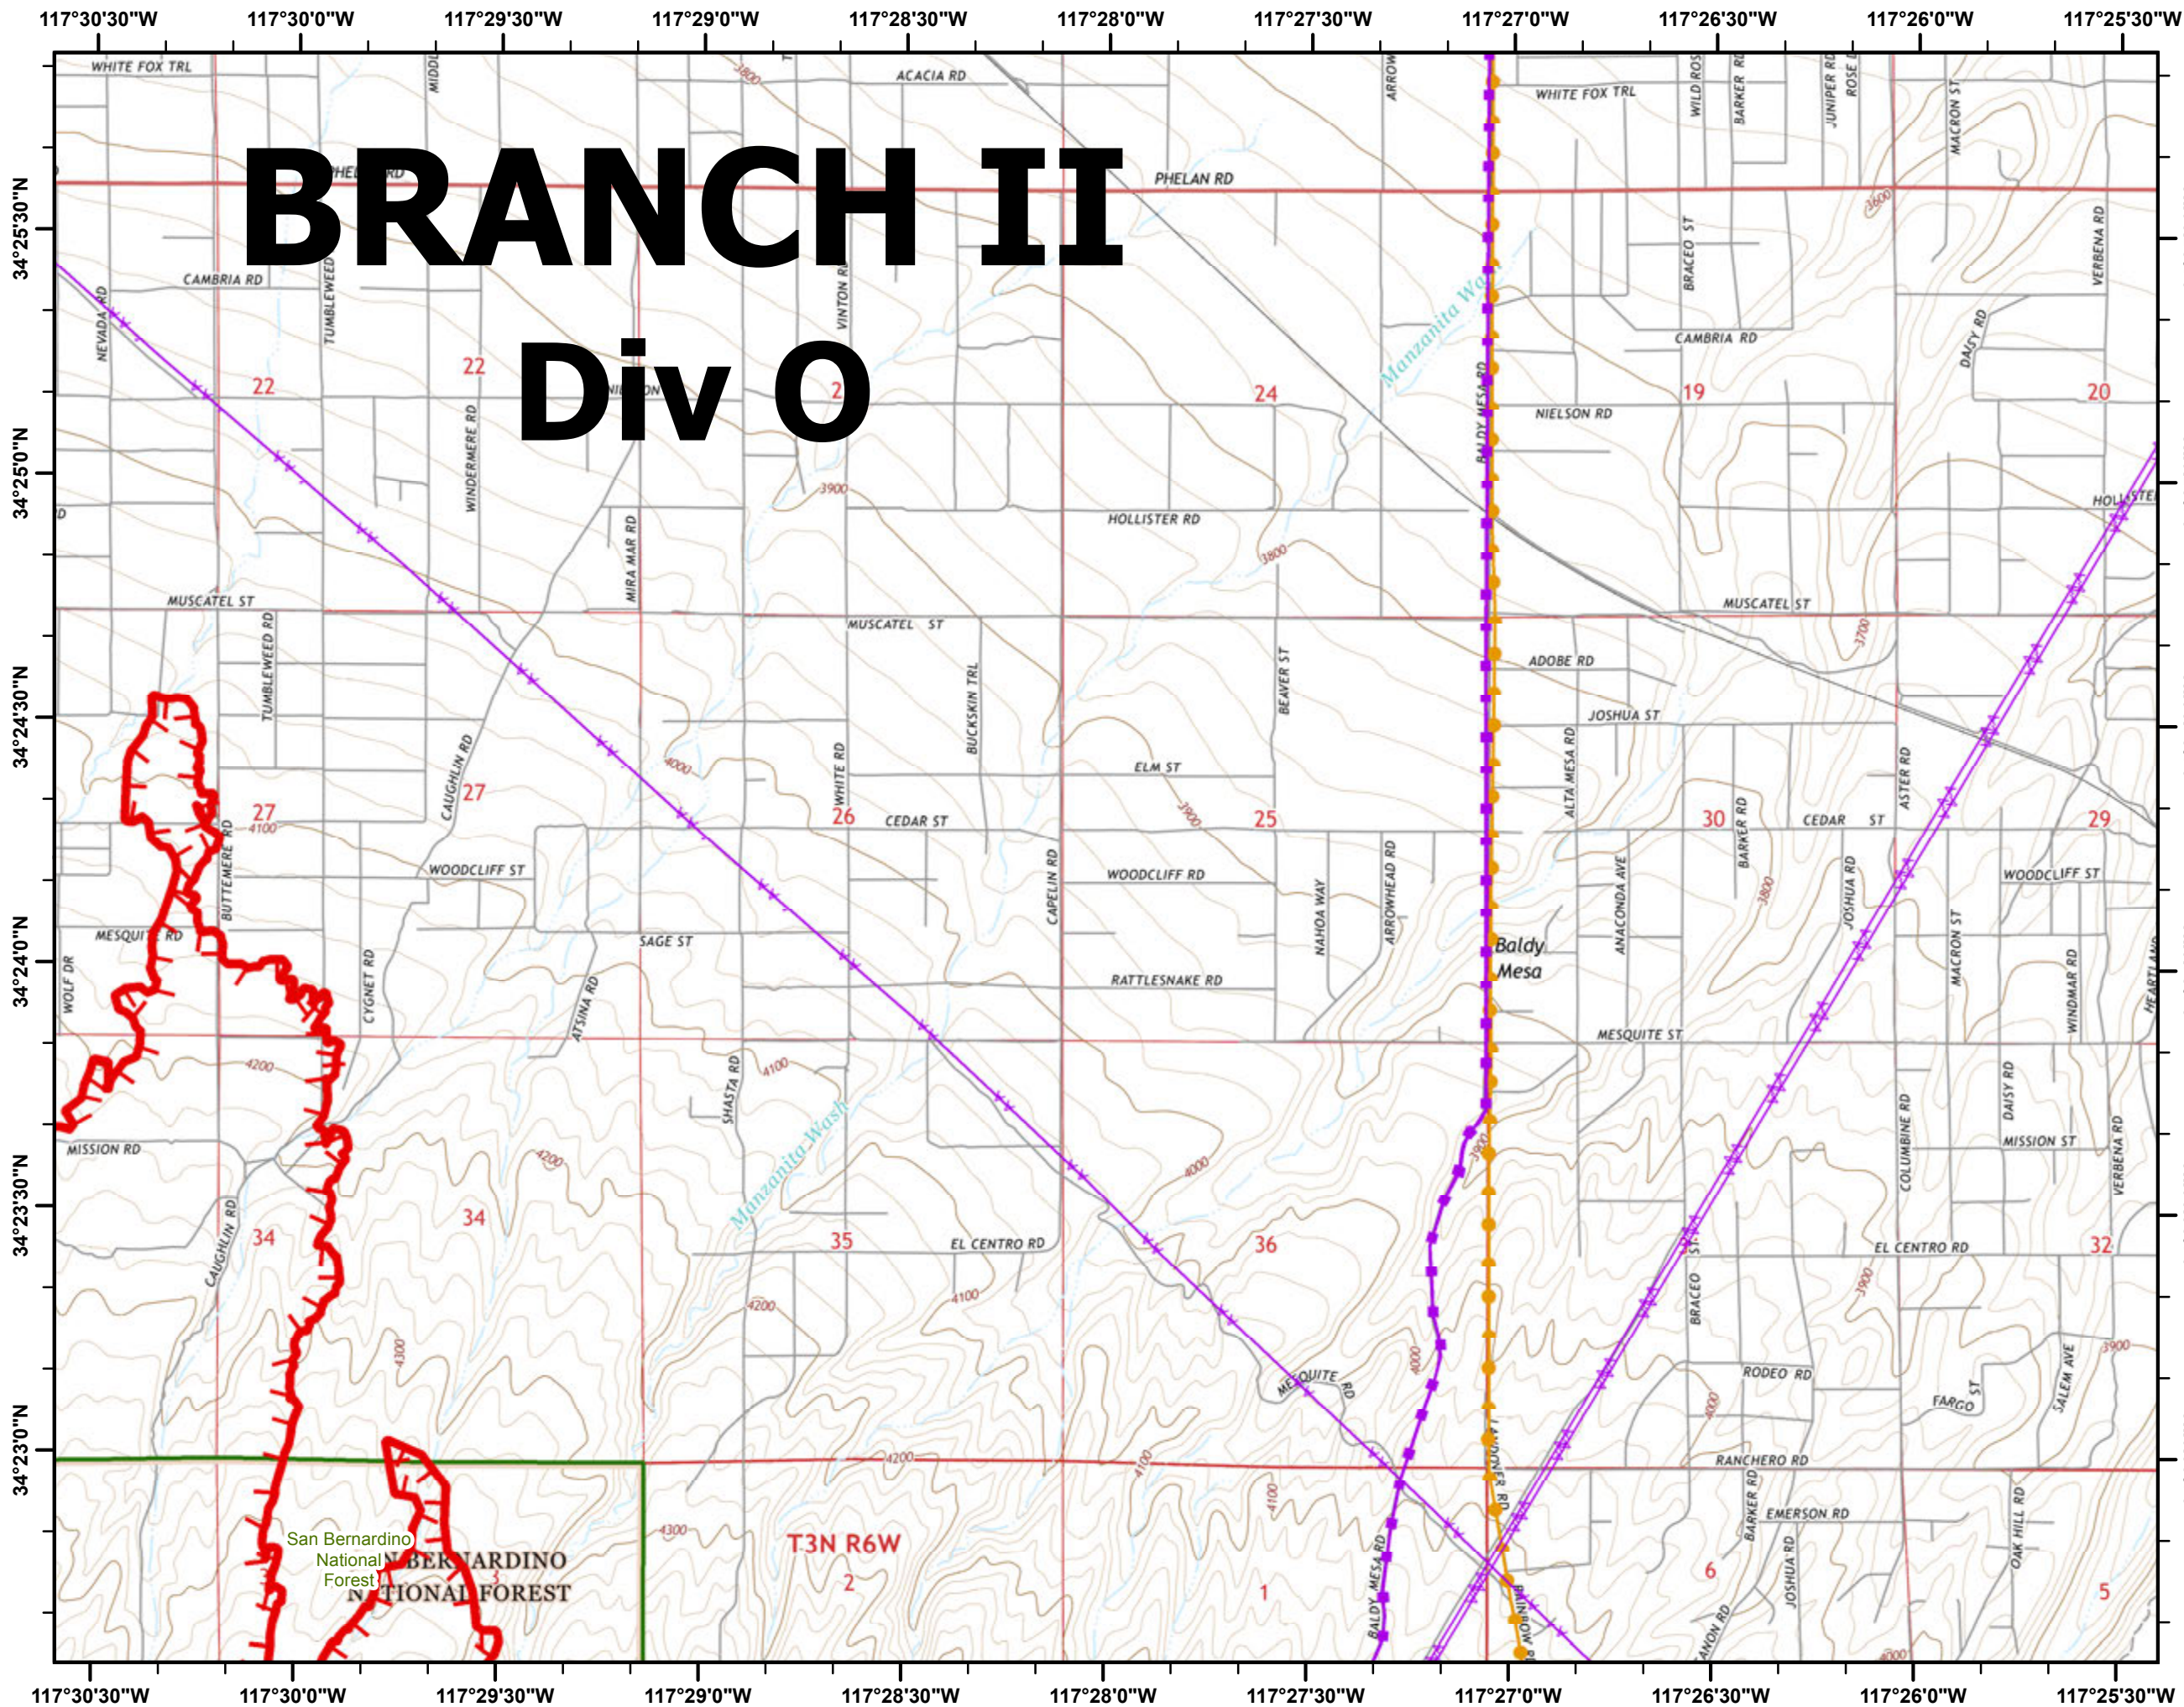

Blue Cut Fire

CA-BDF-0010468

Incident Action Plan
Map

August 18, 2016
Day

Page K13

Legend

- [[Branch
-) Division
- ⊕ Life Hazard
- ⌚ Uncontrolled Fire Edge
- Completed Line
- Transmission Lines
- **High Pressure**
- Gas Pipeline
- Liquid Pipeline
- ▭ Forest Boundary
- ▭ Wilderness Areas

0.25 0 0.25 0.5
Miles

BRANCH II

Div 0