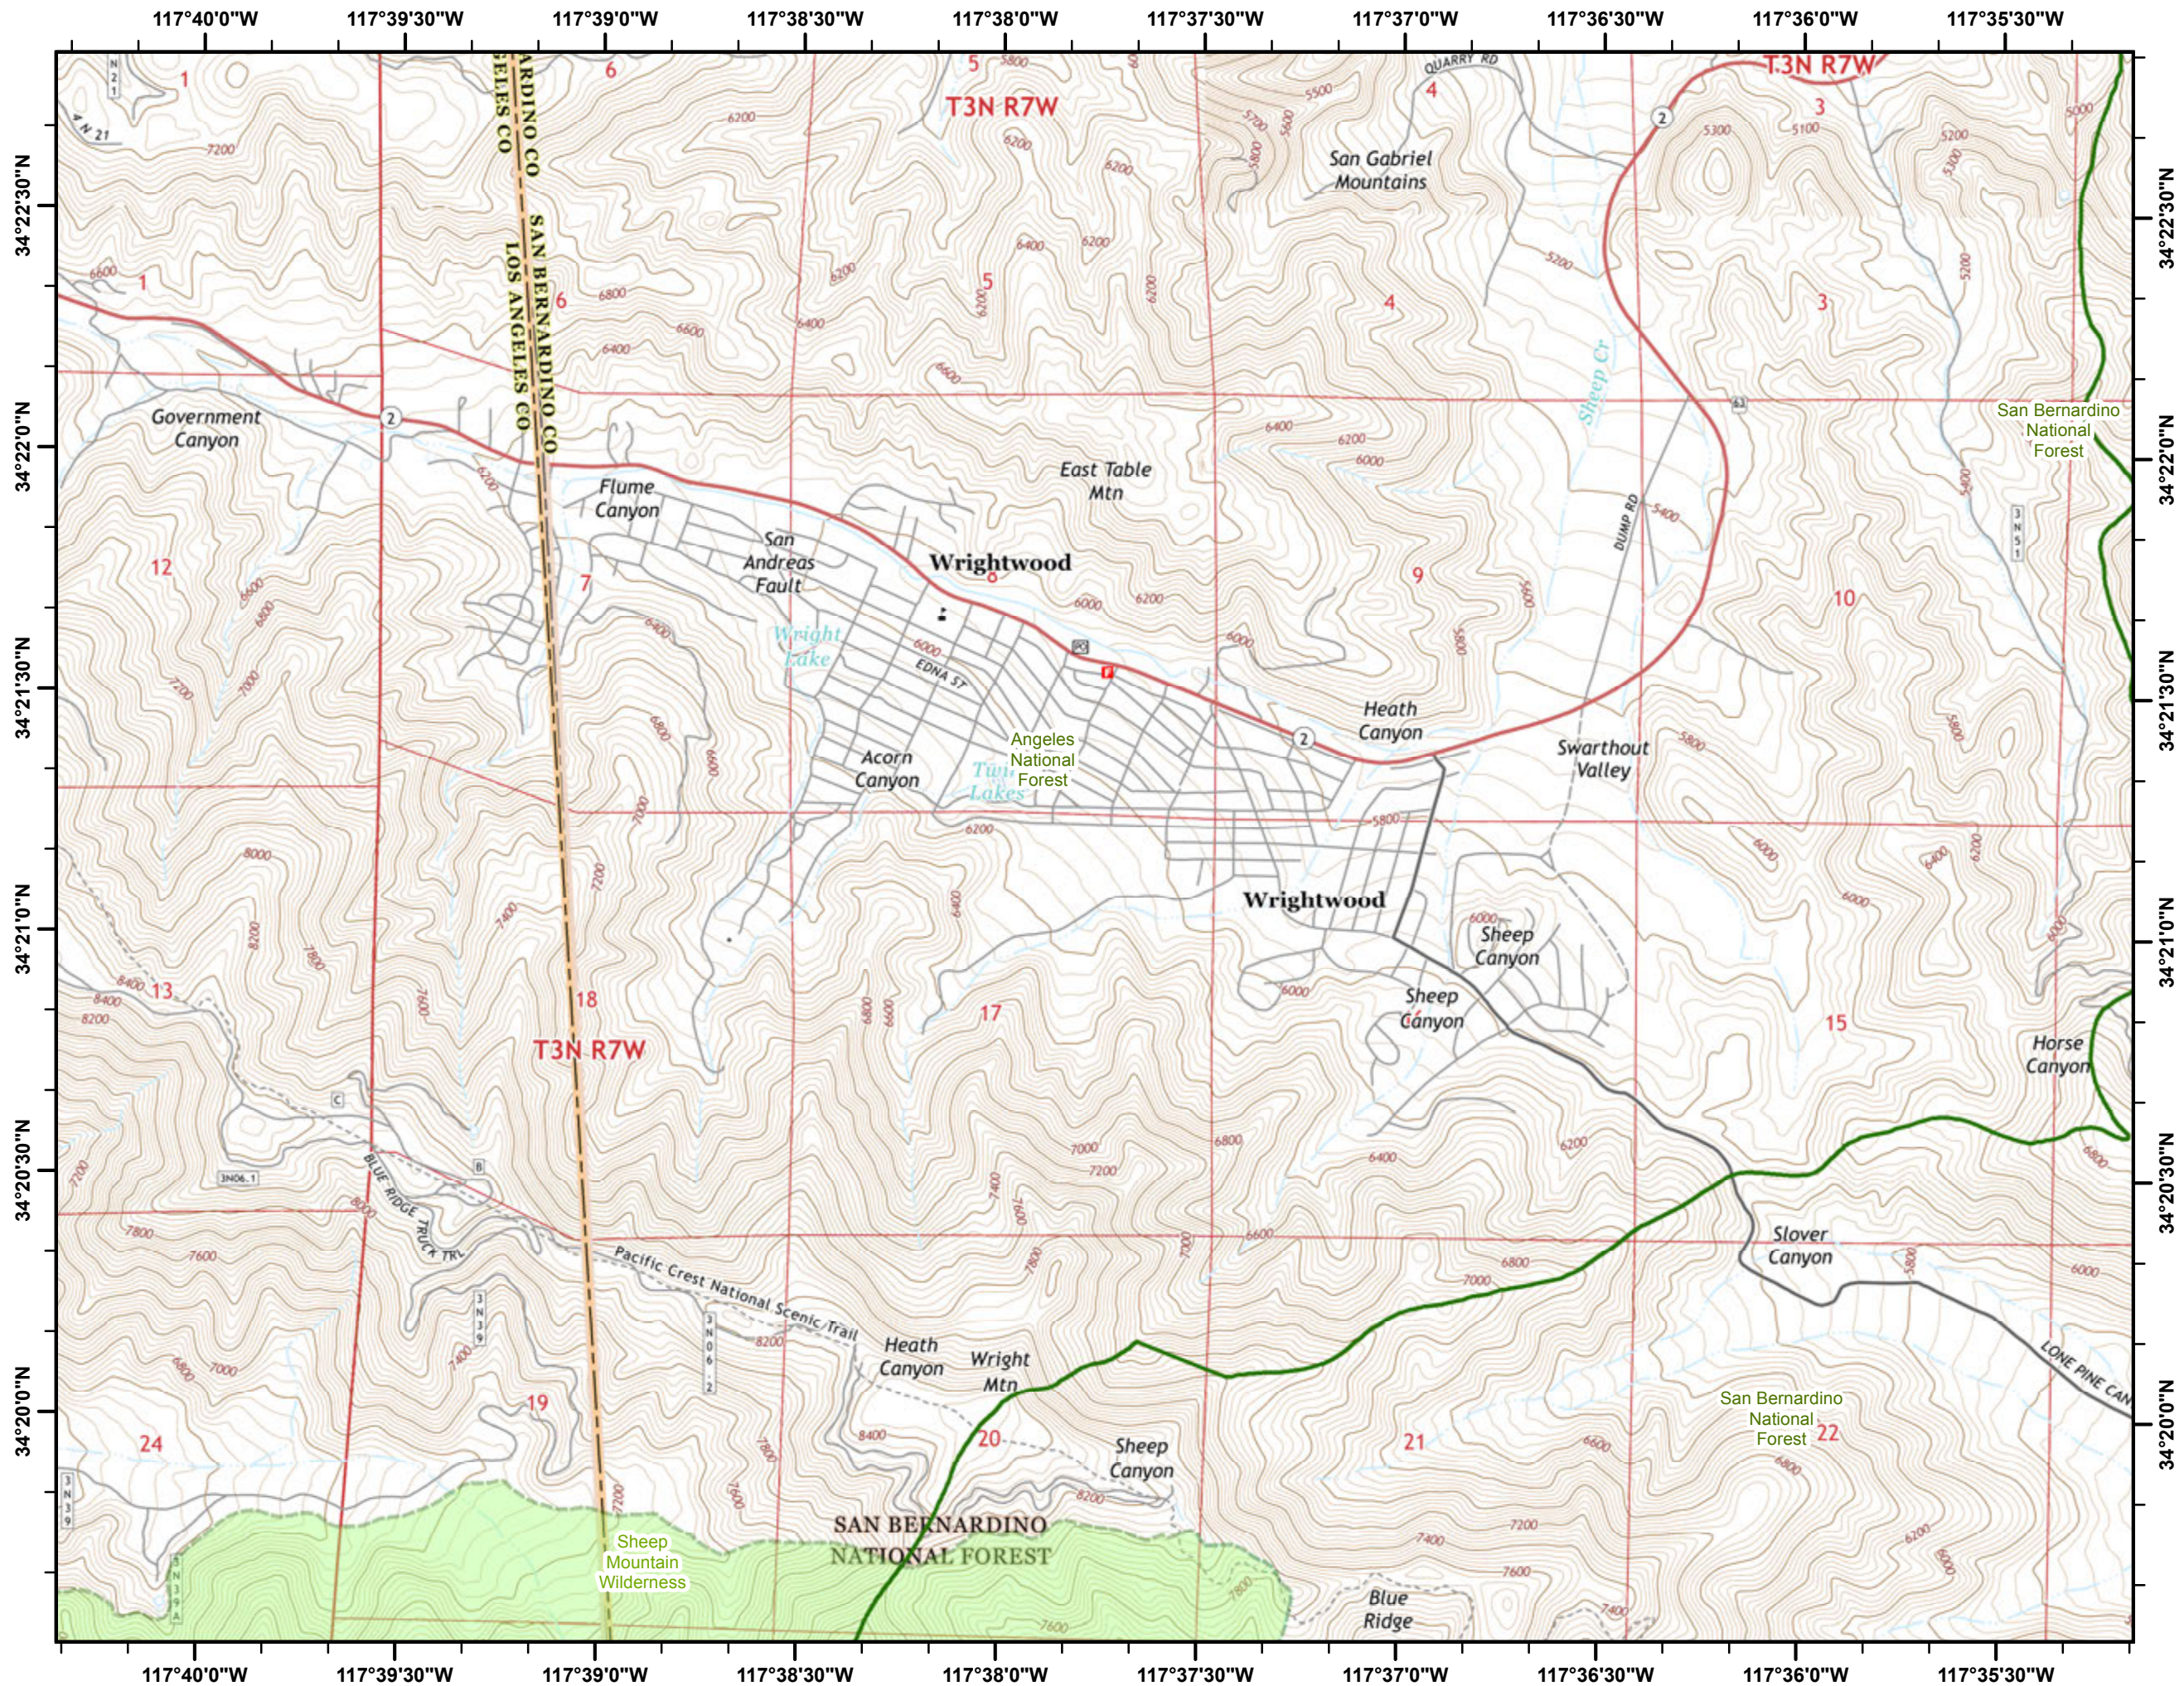

Blue Cut Fire

CA-BDF-0010468

Incident Action Plan

Map

August 18, 2016

Day

Page L11

Legend

- Branch
- Division
- Life Hazard
- Uncontrolled Fire Edge
- Completed Line
- Transmission Lines
- **High Pressure**
  - Gas Pipeline
  - Liquid Pipeline
  - Forest Boundary
  - Wilderness Areas