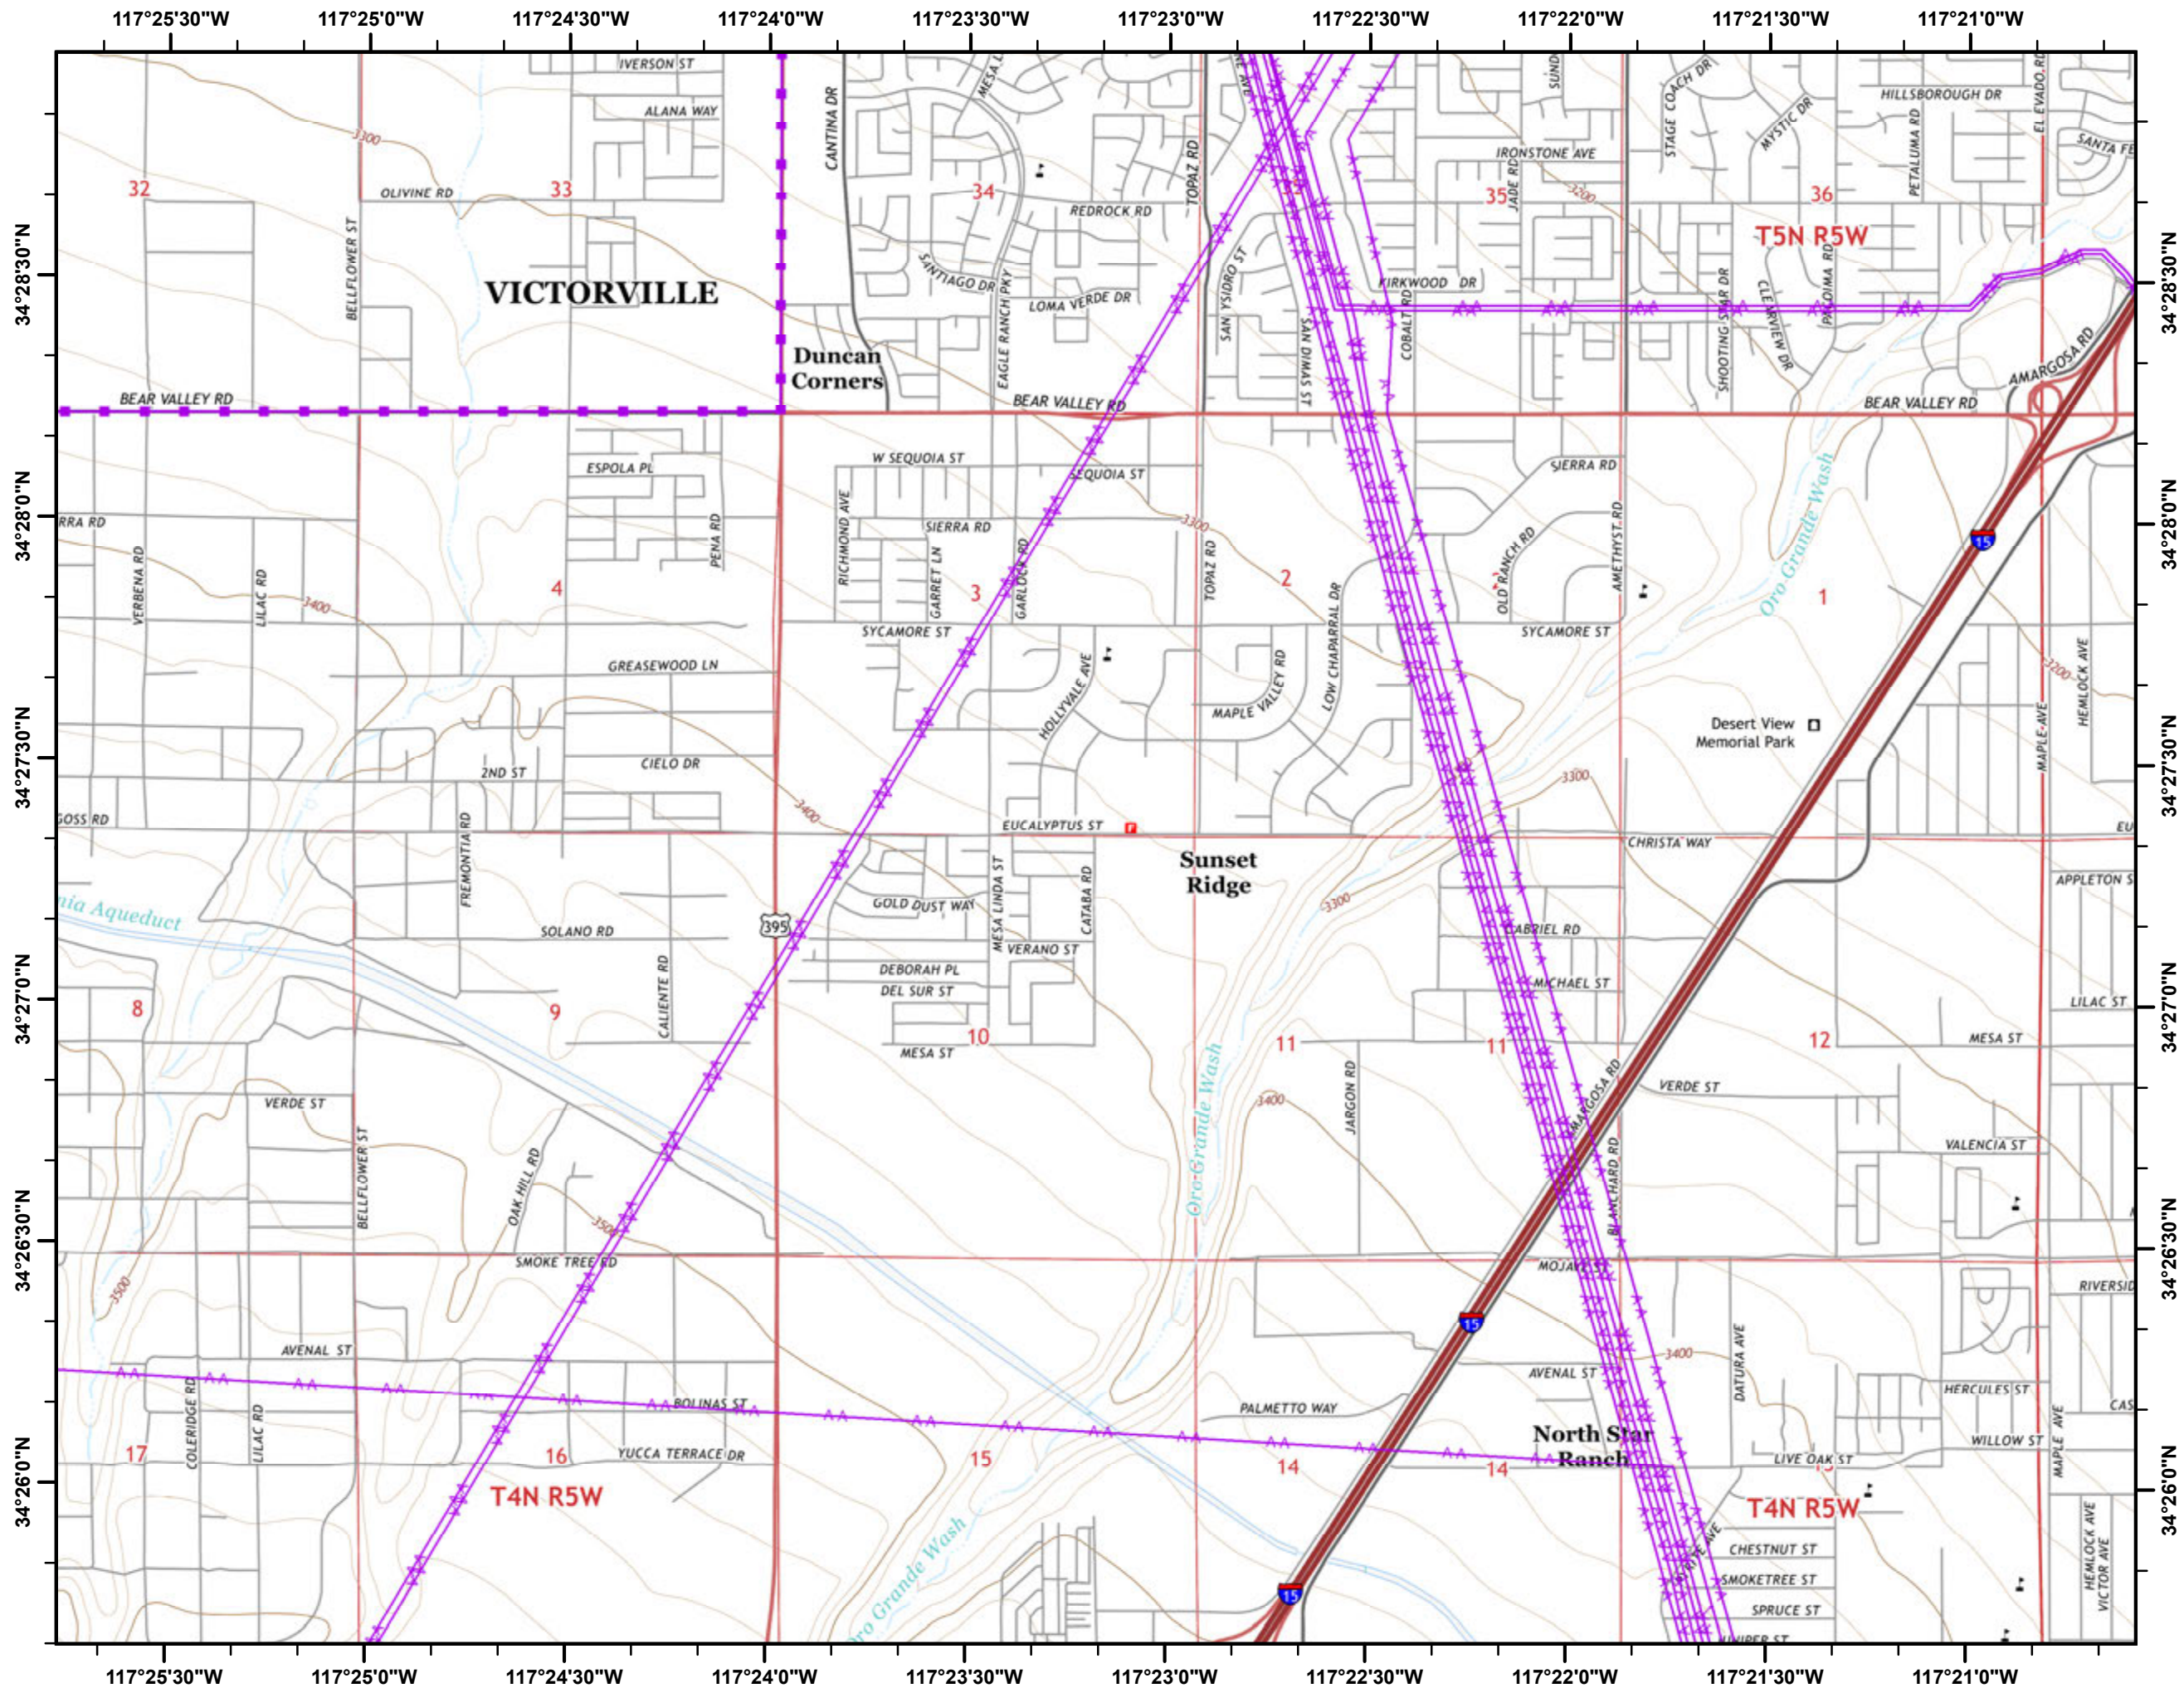

Page J14

Legend

- Branch
- Division
- Life Hazard
- Uncontrolled Fire Edge
- Completed Line
- Transmission Lines
- High Pressure**
- Gas Pipeline
- Liquid Pipeline
- Forest Boundary
- Wilderness Areas

E. Lamas, GISS TEAM 3