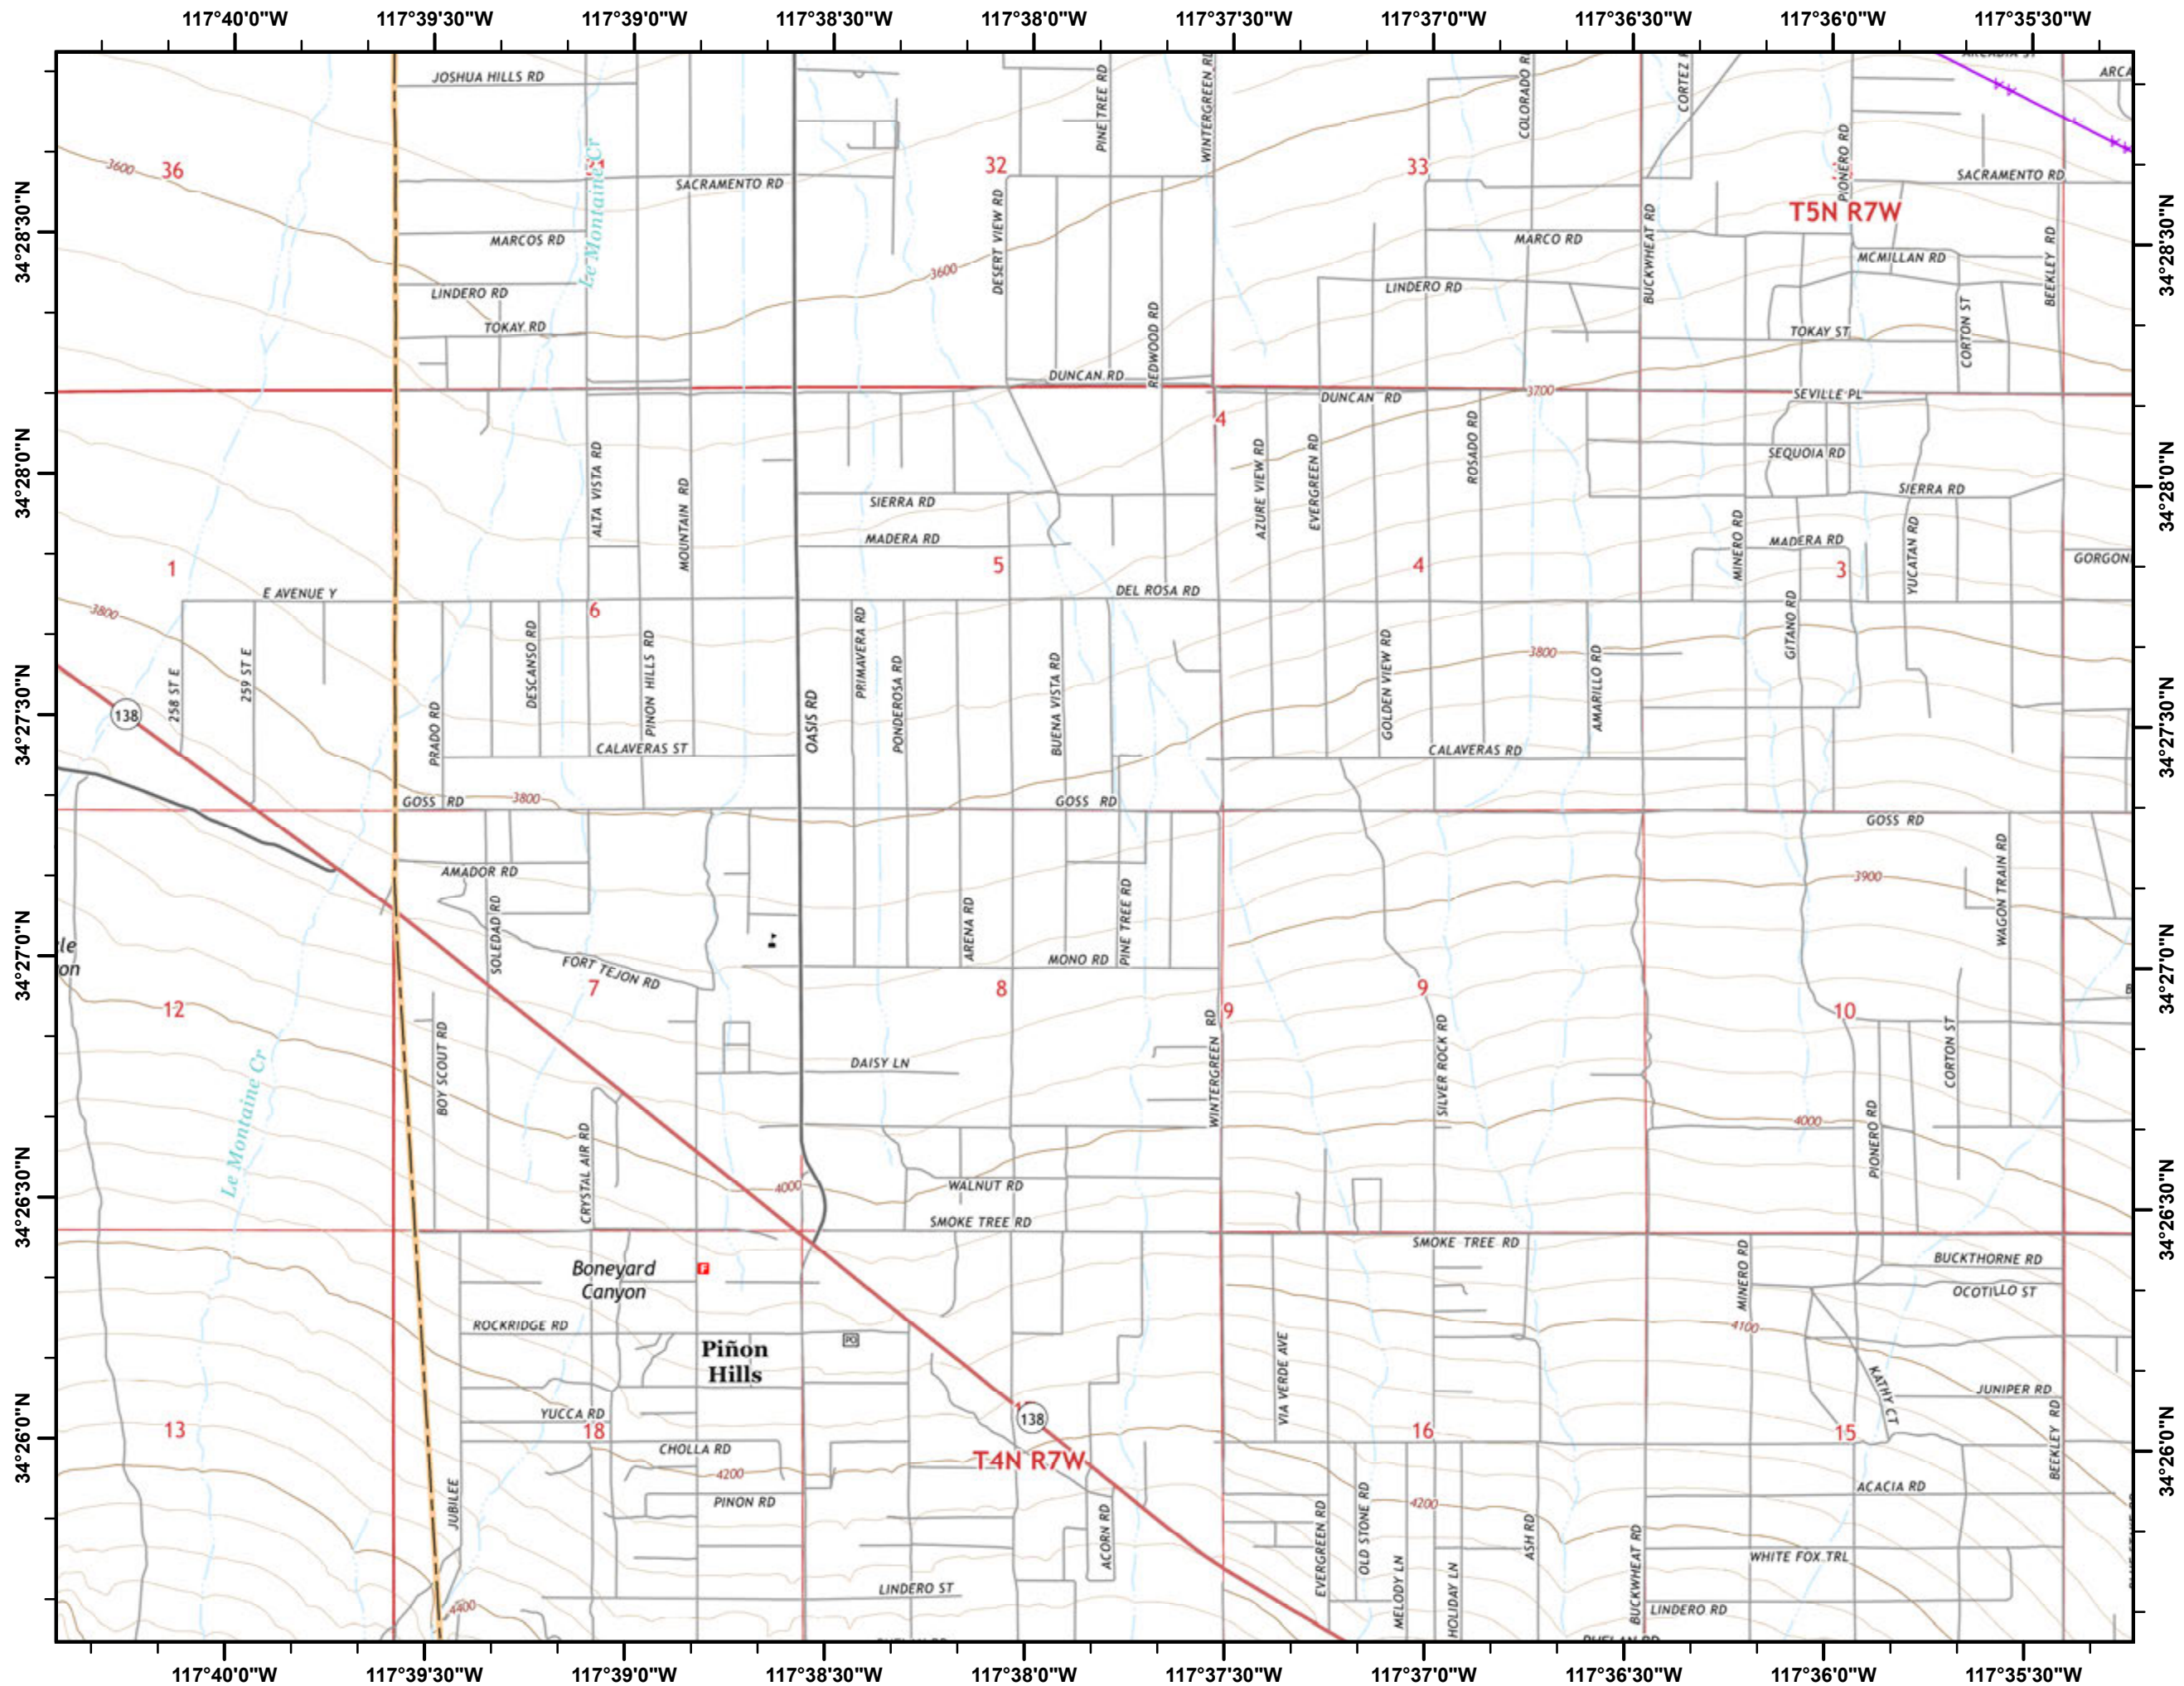

Blue Cut Fire

CA-BDF-0010468

Incident Action Plan
Map

August 18, 2016
Day

Page J11

Legend

- [[Branch
- ( ) Division
- ⊕ Life Hazard
- ⌈ Uncontrolled Fire Edge
- Completed Line
- Transmission Lines

High Pressure

- Gas Pipeline
- Liquid Pipeline
- ▭ Forest Boundary
- ▭ Wilderness Areas

Miles
0.25 0 0.25 0.5

E. Lamas, GISS TEAM 3