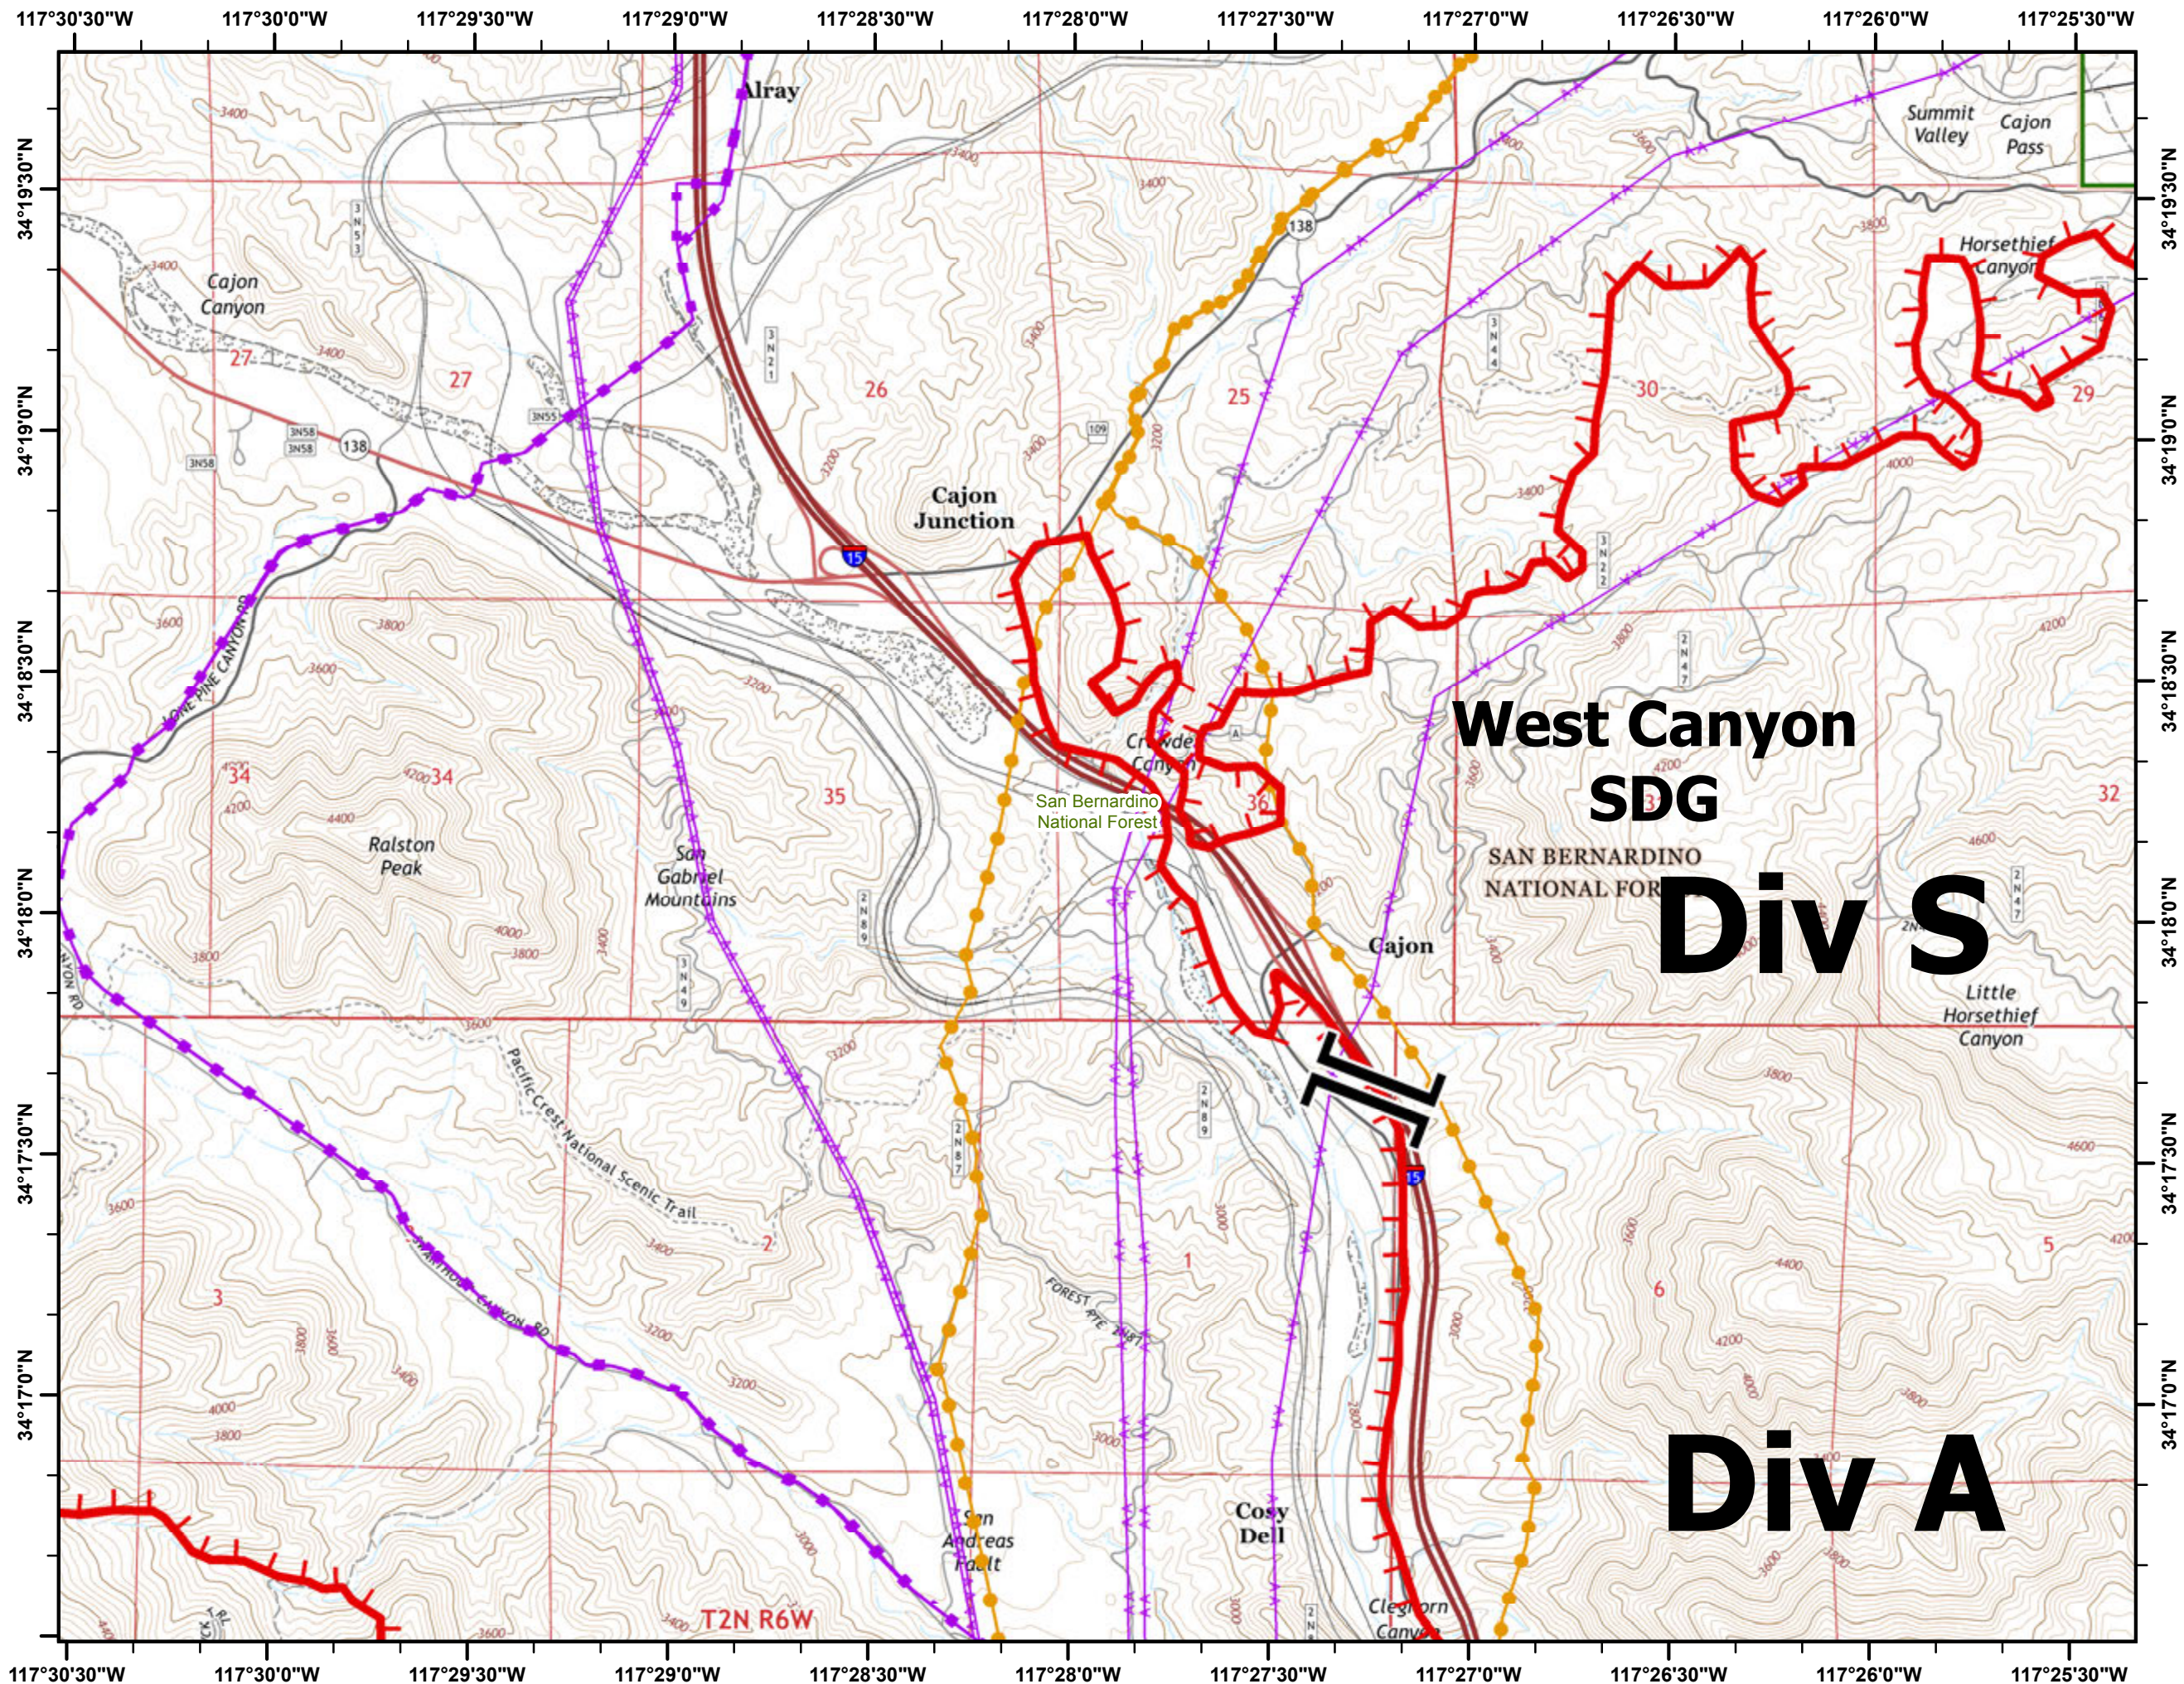

Blue Cut Fire

CA-BDF-0010468

Incident Action Plan

Map

August 18, 2016

Day

Page M13

Legend

- Branch
- Division
- Life Hazard
- Uncontrolled Fire Edge
- Completed Line
- Transmission Lines
- **High Pressure**
- Gas Pipeline
- Liquid Pipeline
- Forest Boundary
- Wilderness Areas

Miles
0.25 0 0.25 0.5

E. Lamas, GISS TEAM 3