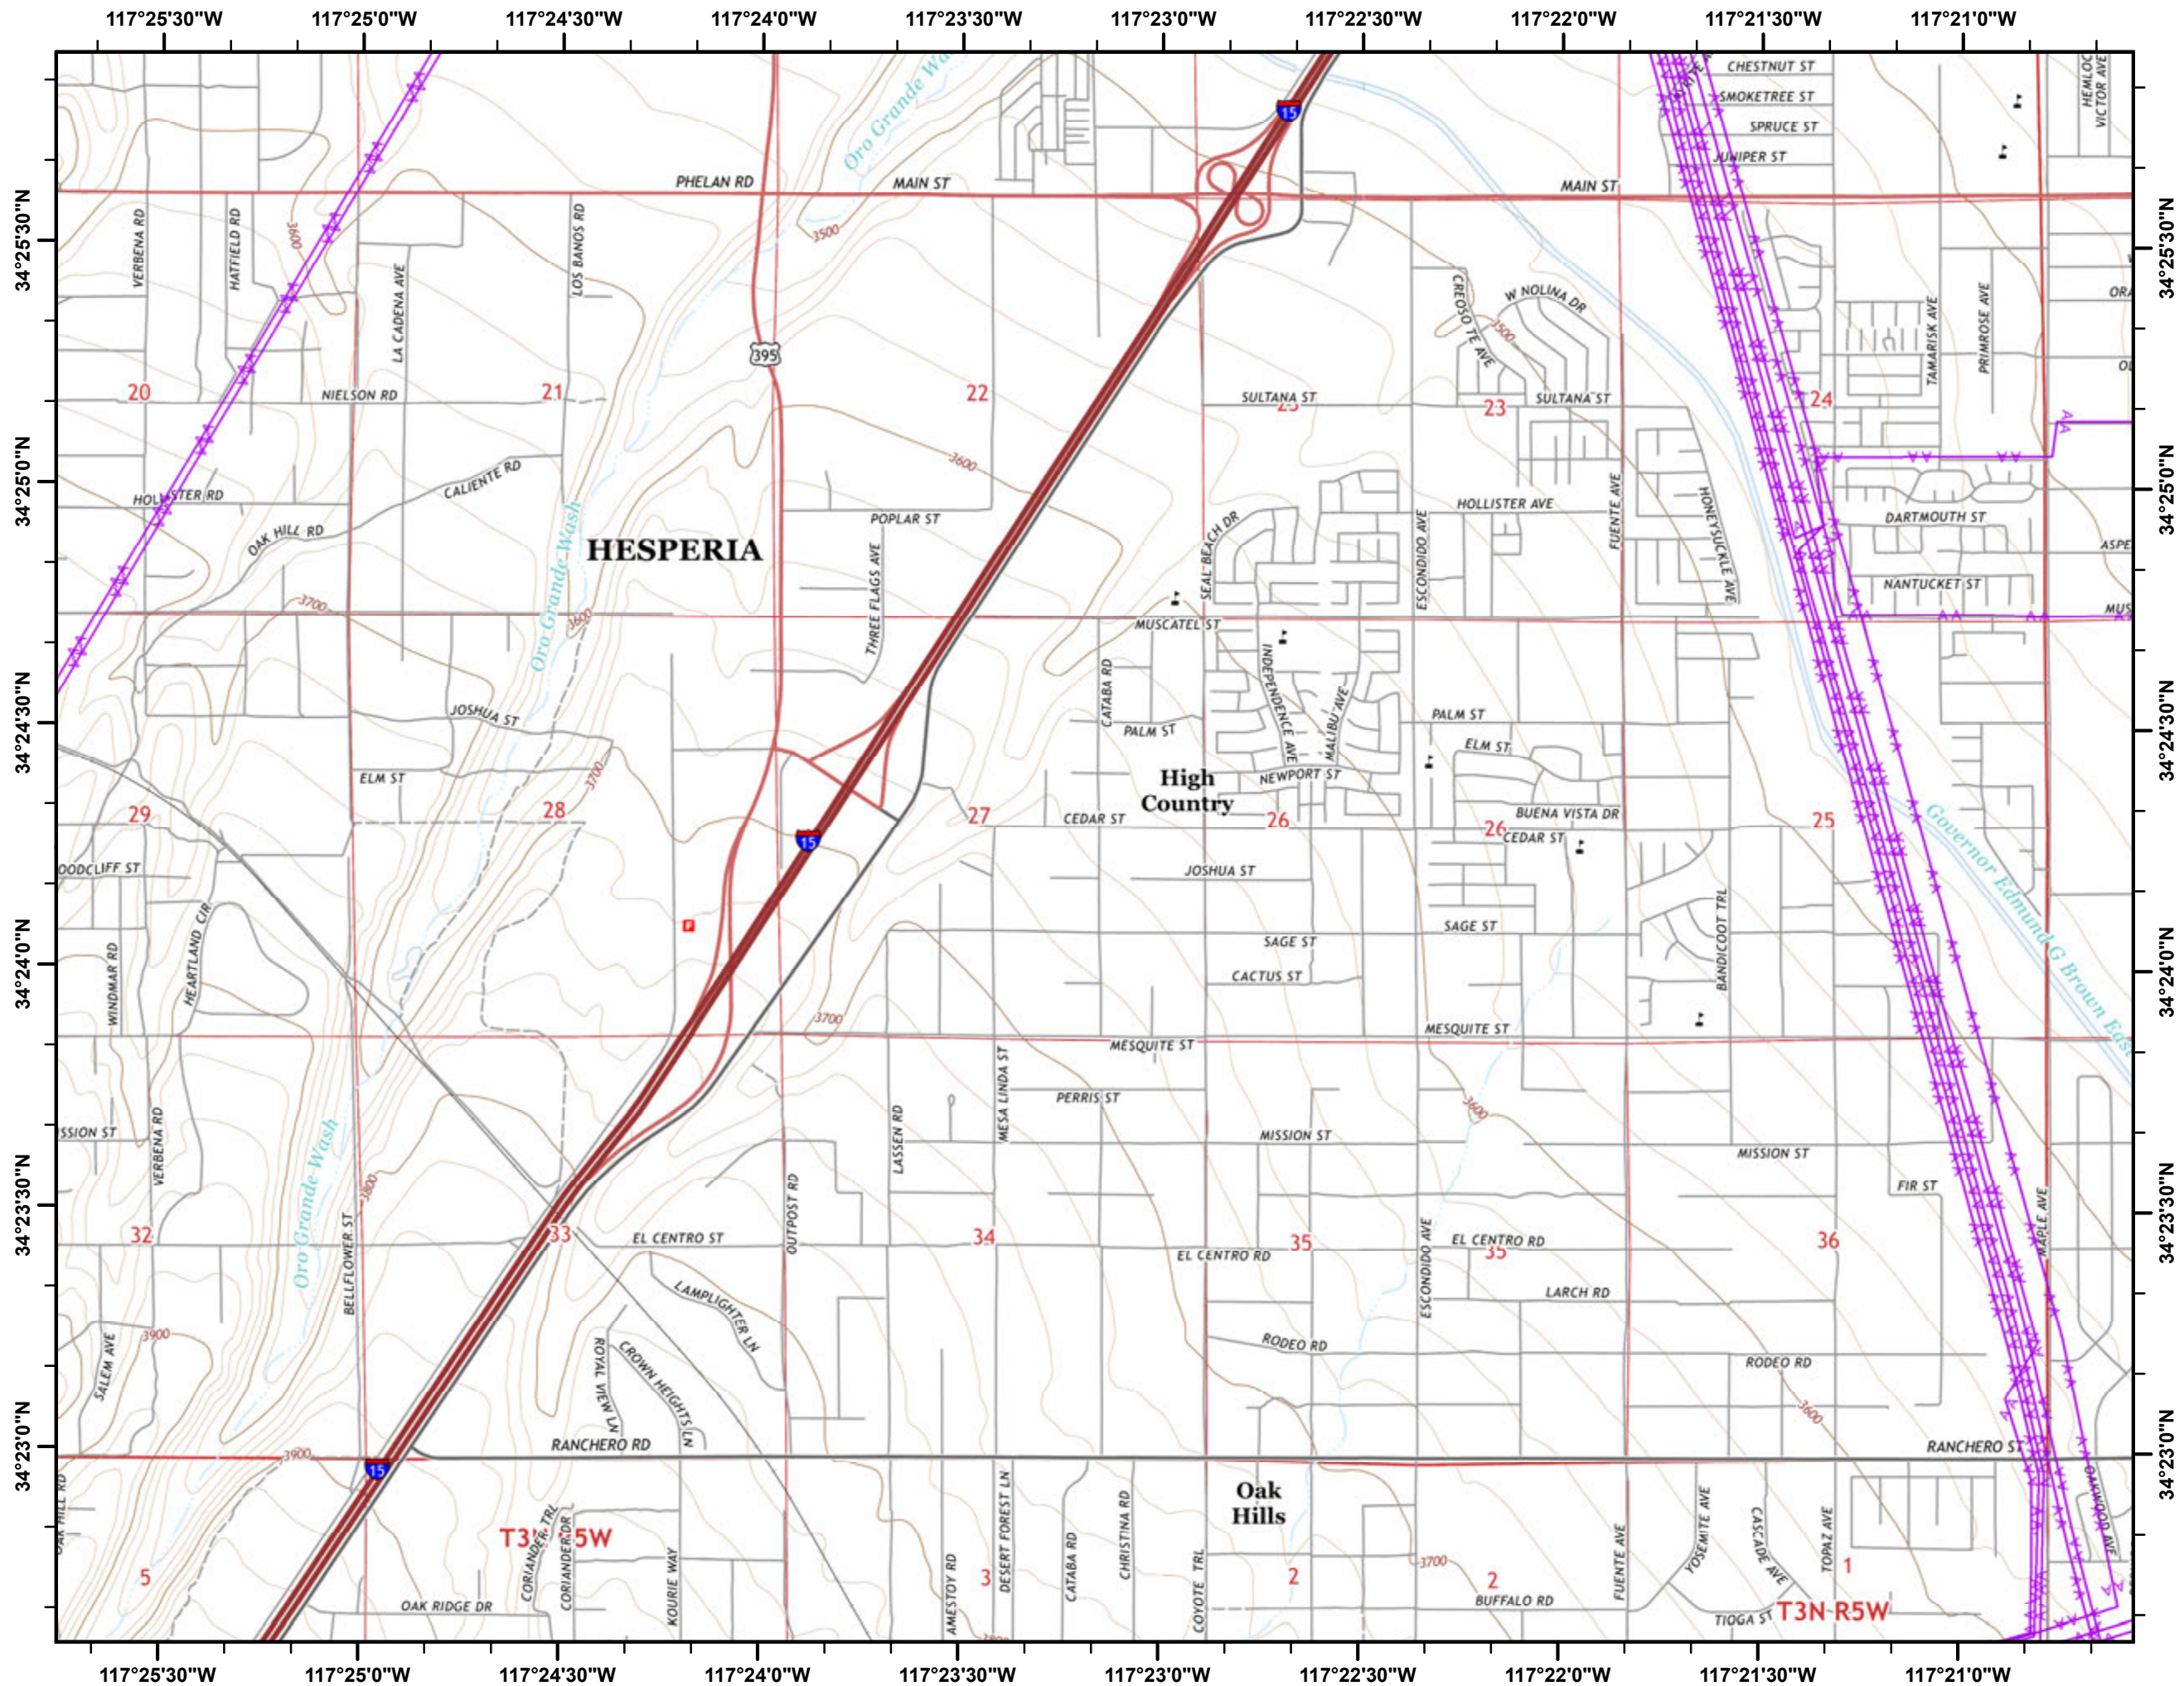

- Branch
- Division
- Life Hazard
- Uncontrolled Fire Edge
- Completed Line
- Transmission Lines
- High Pressure**
- Gas Pipeline
- Liquid Pipeline
- Forest Boundary
- Wilderness Areas

0.25 0 0.25 0.5
Miles