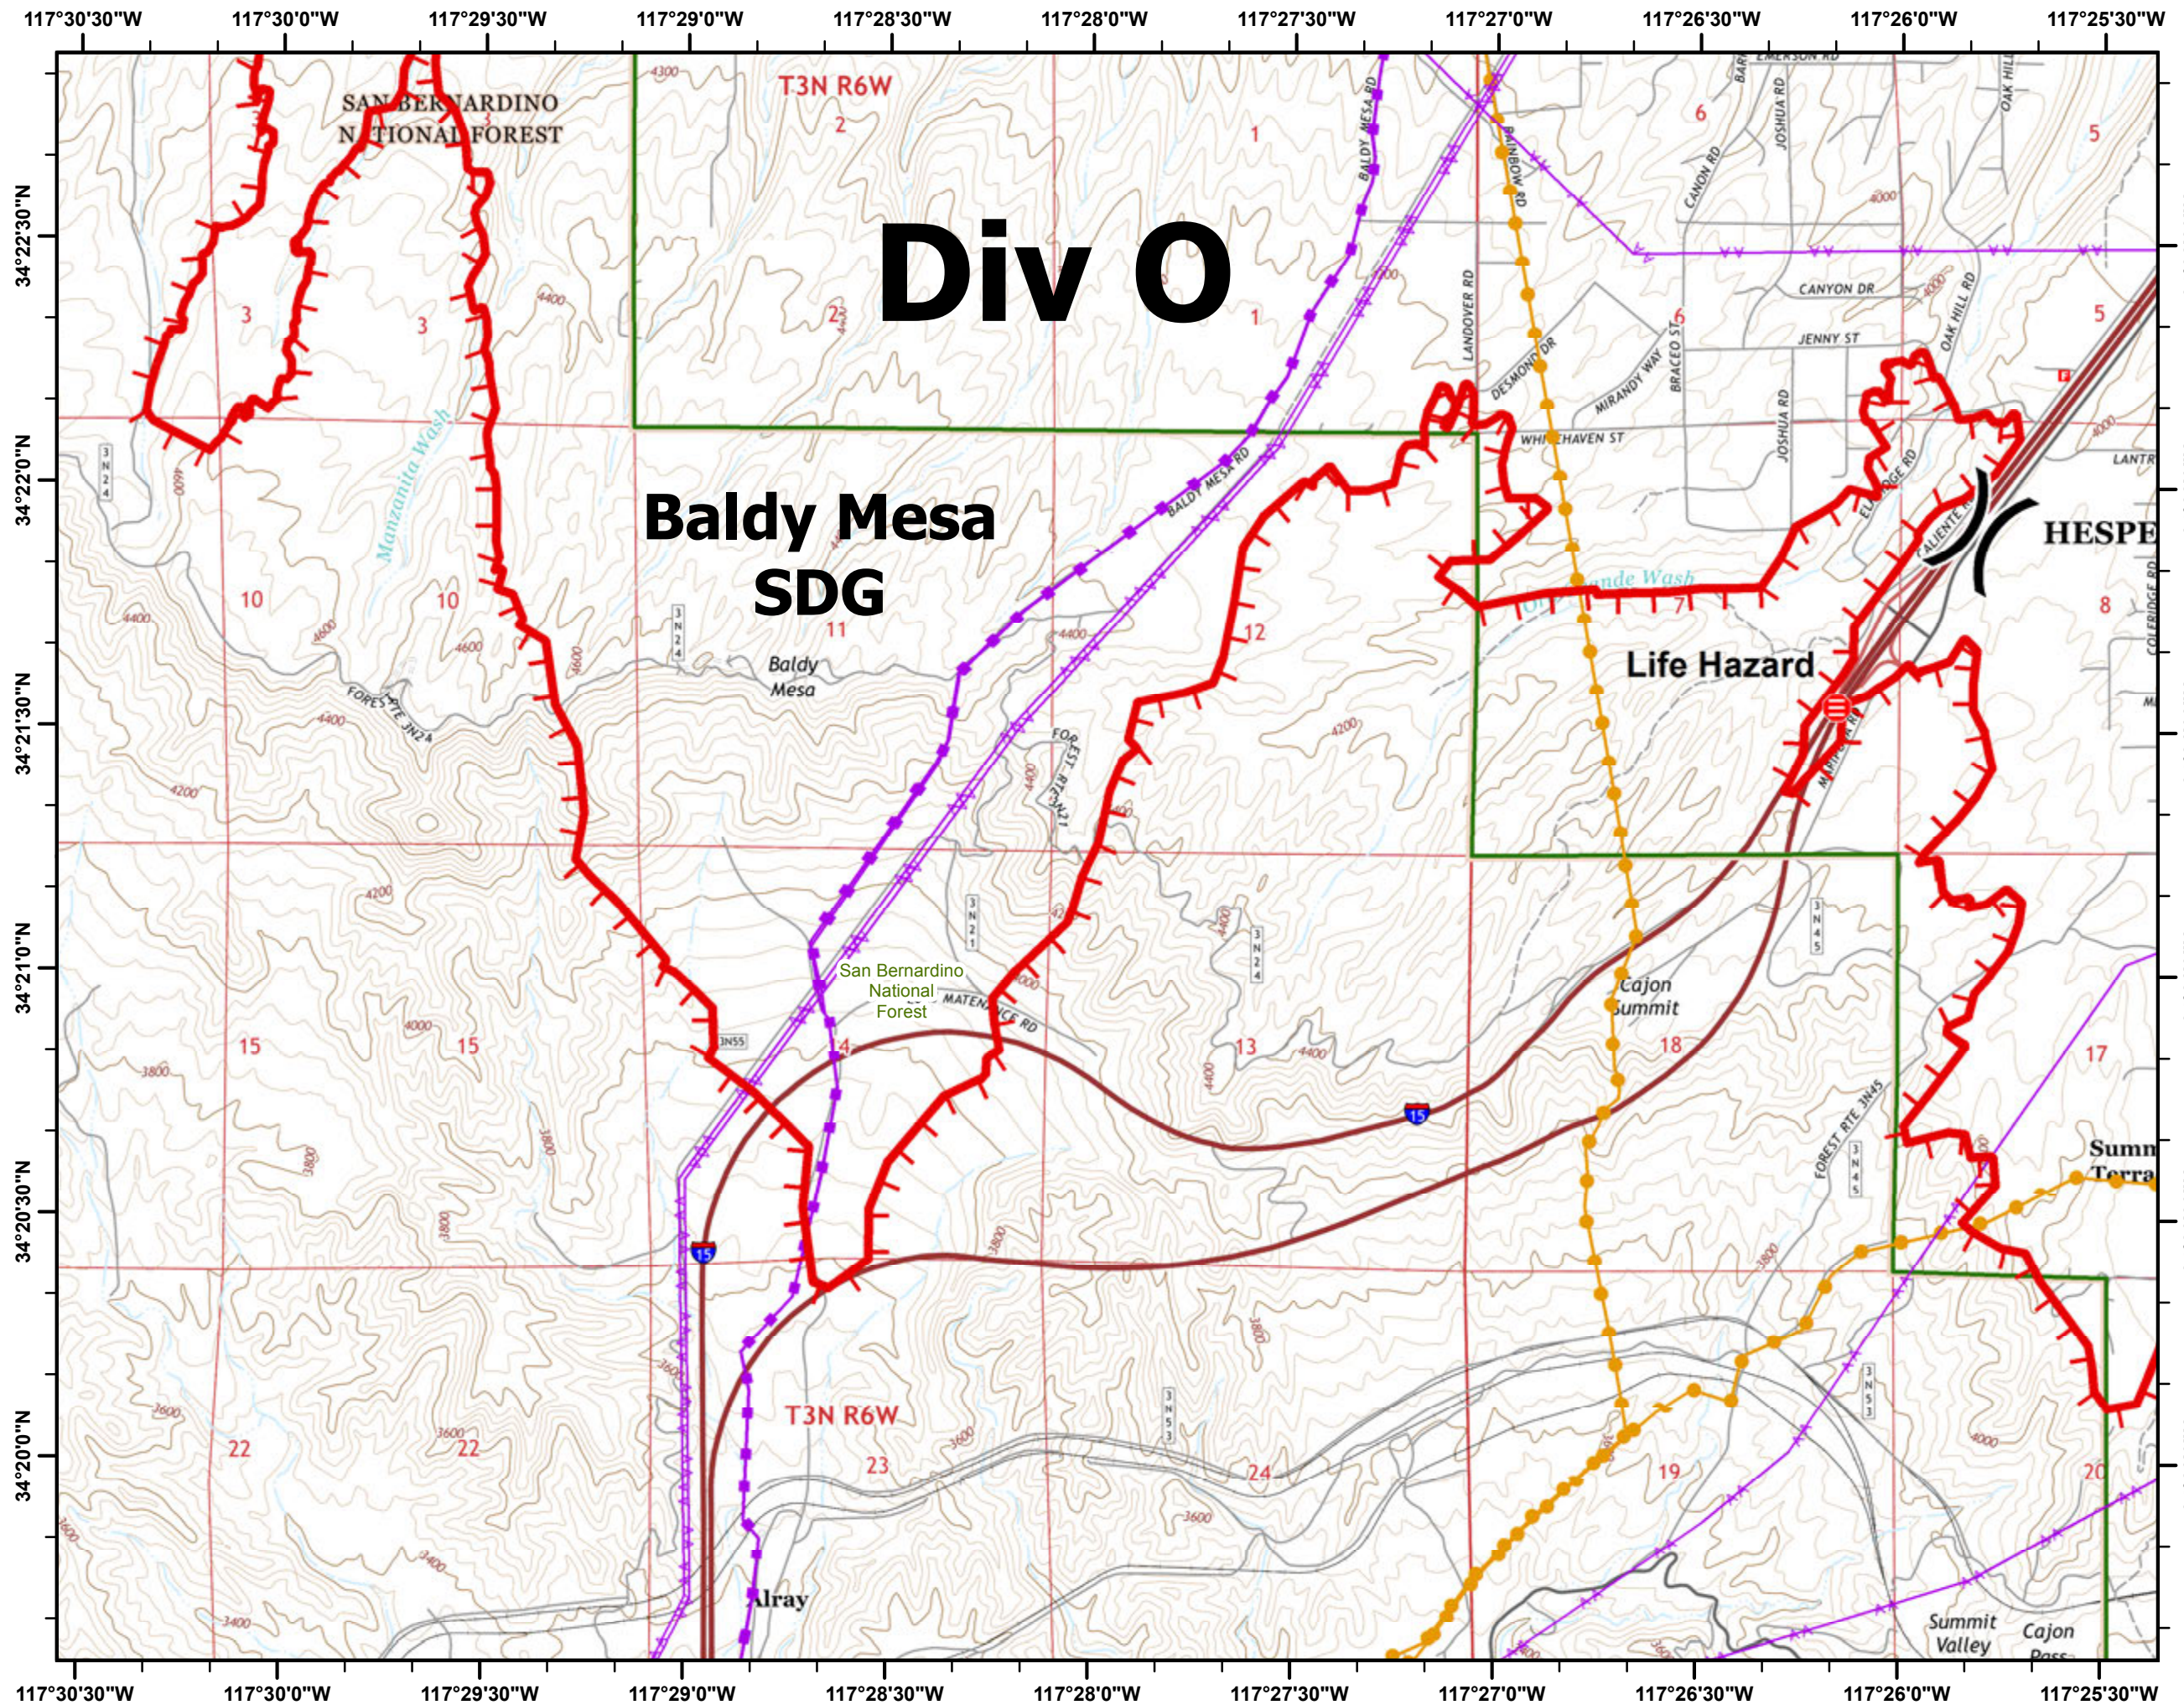

Blue Cut Fire

CA-BDF-0010468

Incident Action Plan

Map

August 18, 2016

Day

Page L13

Legend

- [[Branch
-) Division
- ⊕ Life Hazard
- ┌─┐ Uncontrolled Fire Edge
- Completed Line
- Transmission Lines
- **High Pressure**
- Gas Pipeline
- Liquid Pipeline
- ▭ Forest Boundary
- ▭ Wilderness Areas

Miles
0.25 0 0.25 0.5

E. Lamas, GISS TEAM 3