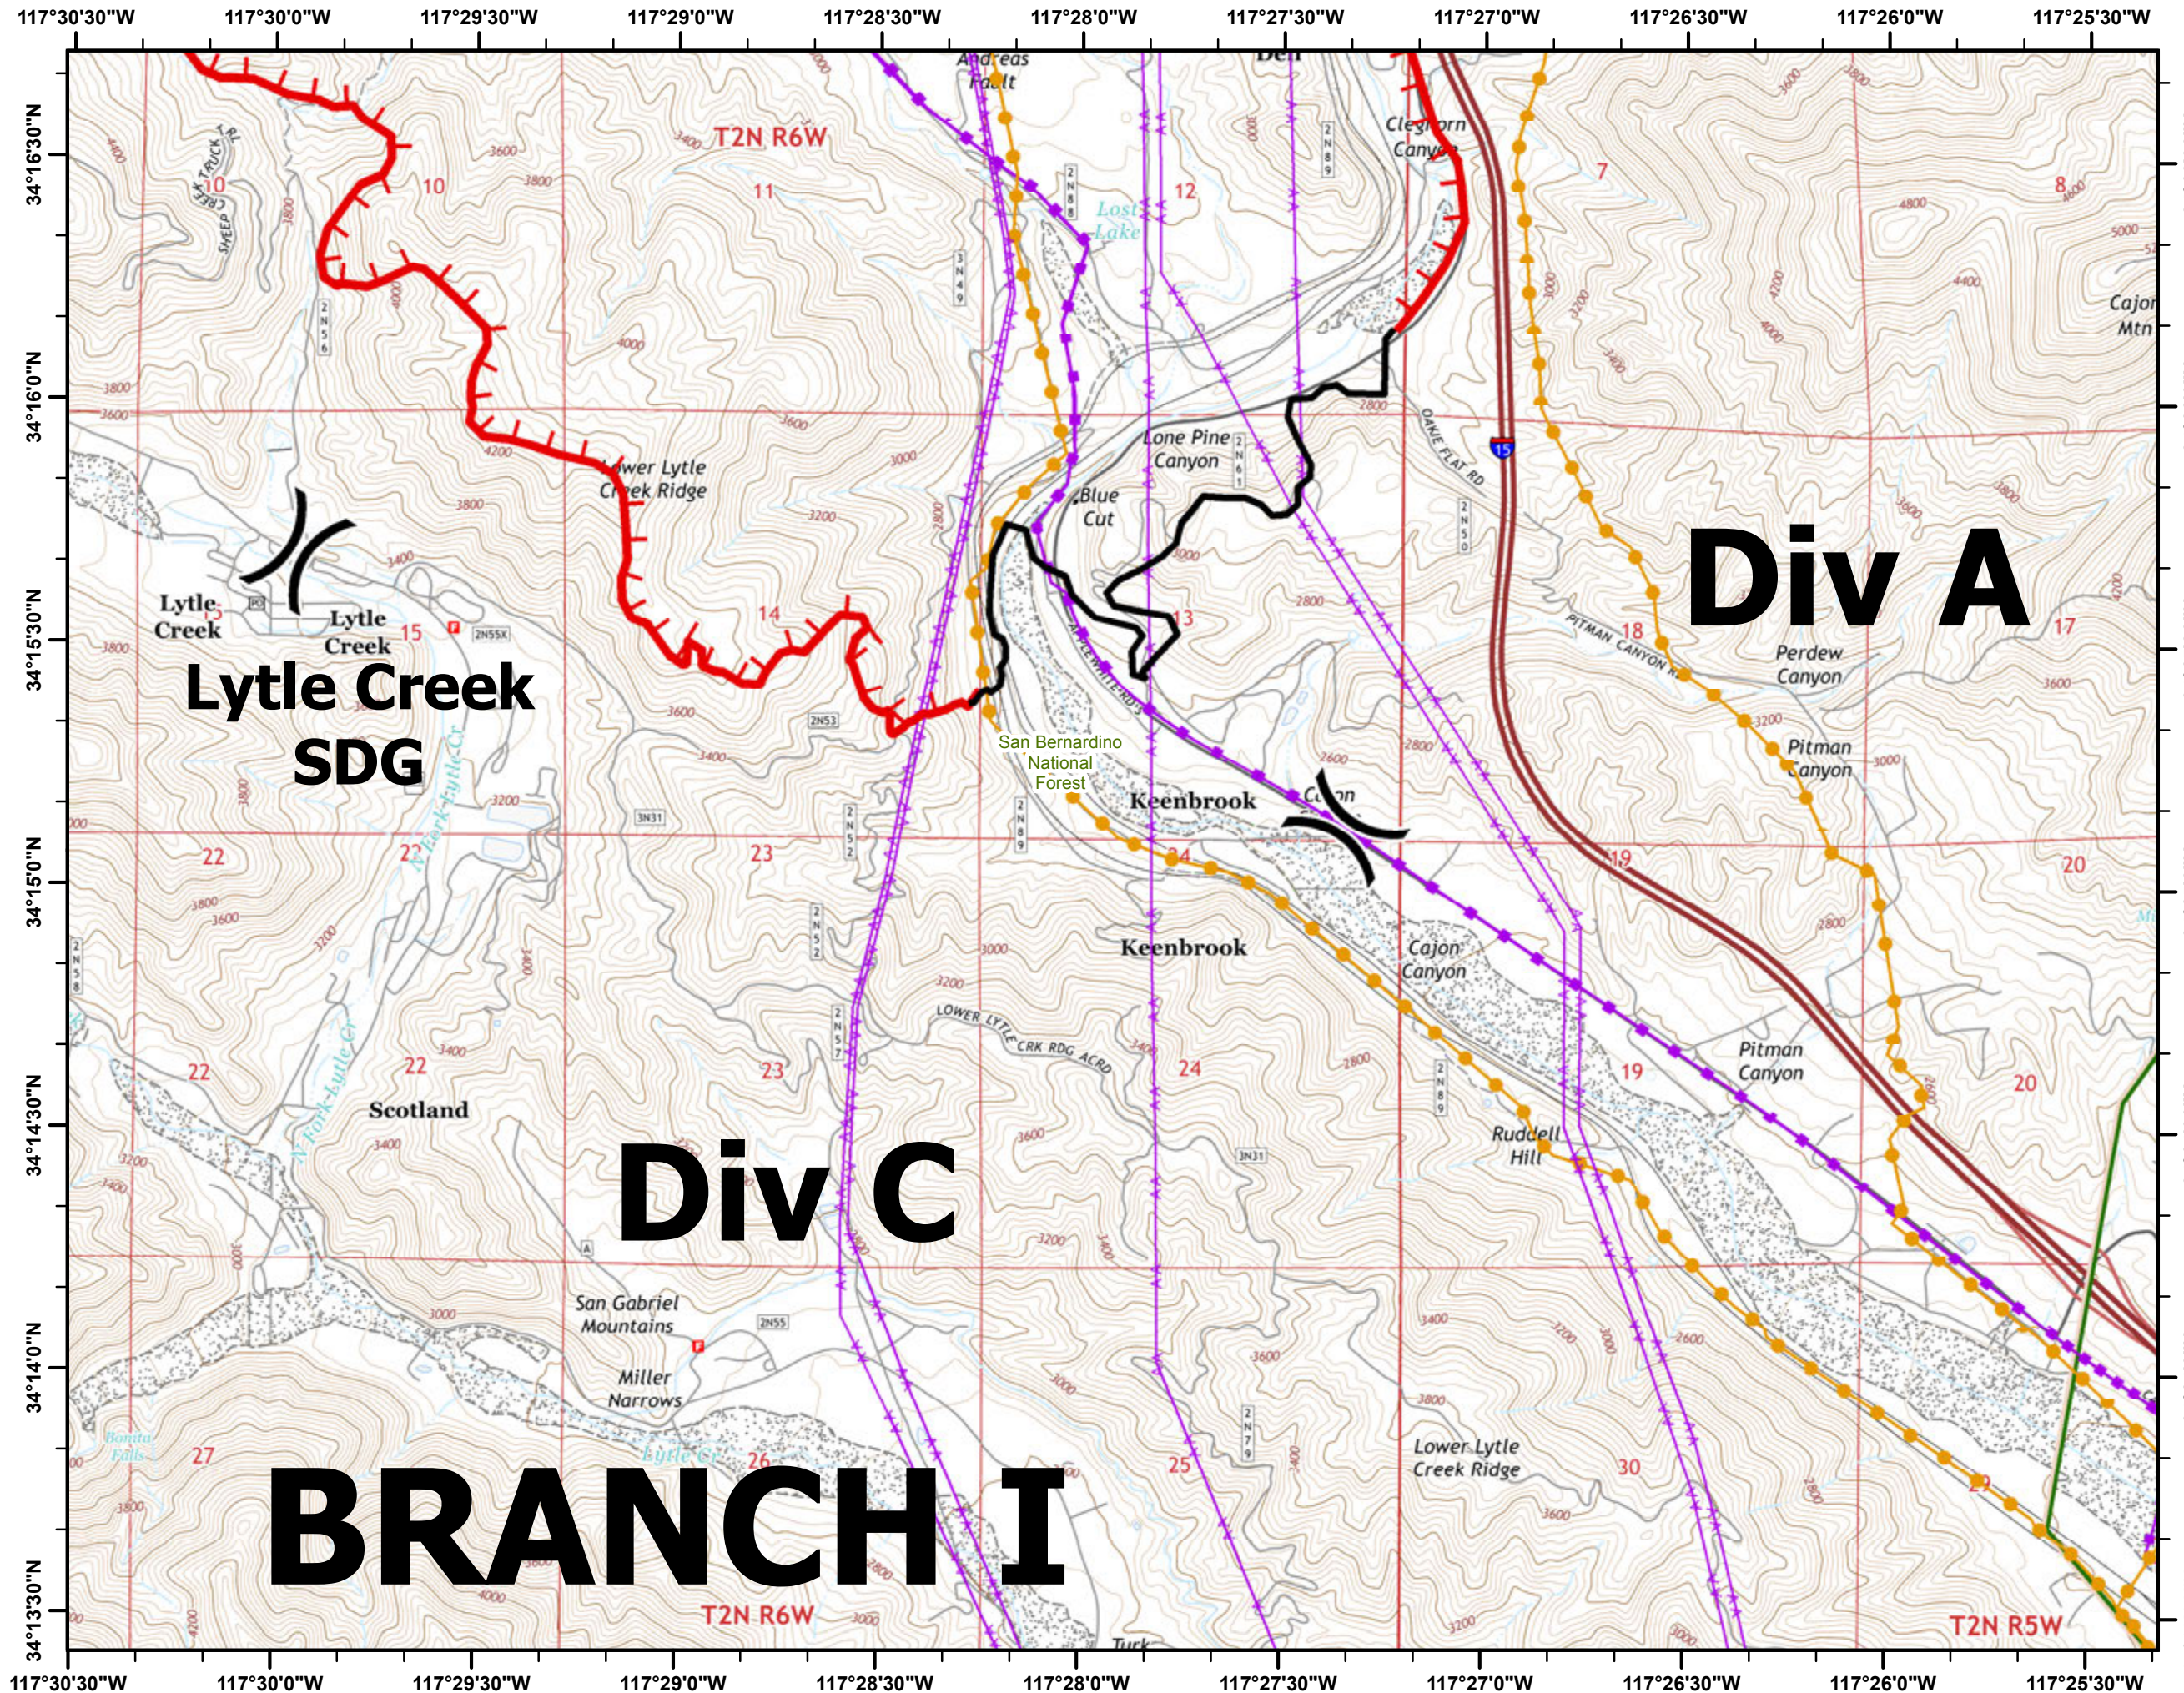

Blue Cut Fire

CA-BDF-0010468

Incident Action Plan

Map

August 18, 2016

Day

Page N13

Legend

- [[Branch
- ( ) Division
- ⊕ Life Hazard
- ┌─┐ Uncontrolled Fire Edge
- Completed Line
- Transmission Lines
- **High Pressure**
- Gas Pipeline
- Liquid Pipeline
- ▭ Forest Boundary
- ▭ Wilderness Areas

Miles
0.25 0 0.25 0.5

E. Lamas, GISS TEAM 3