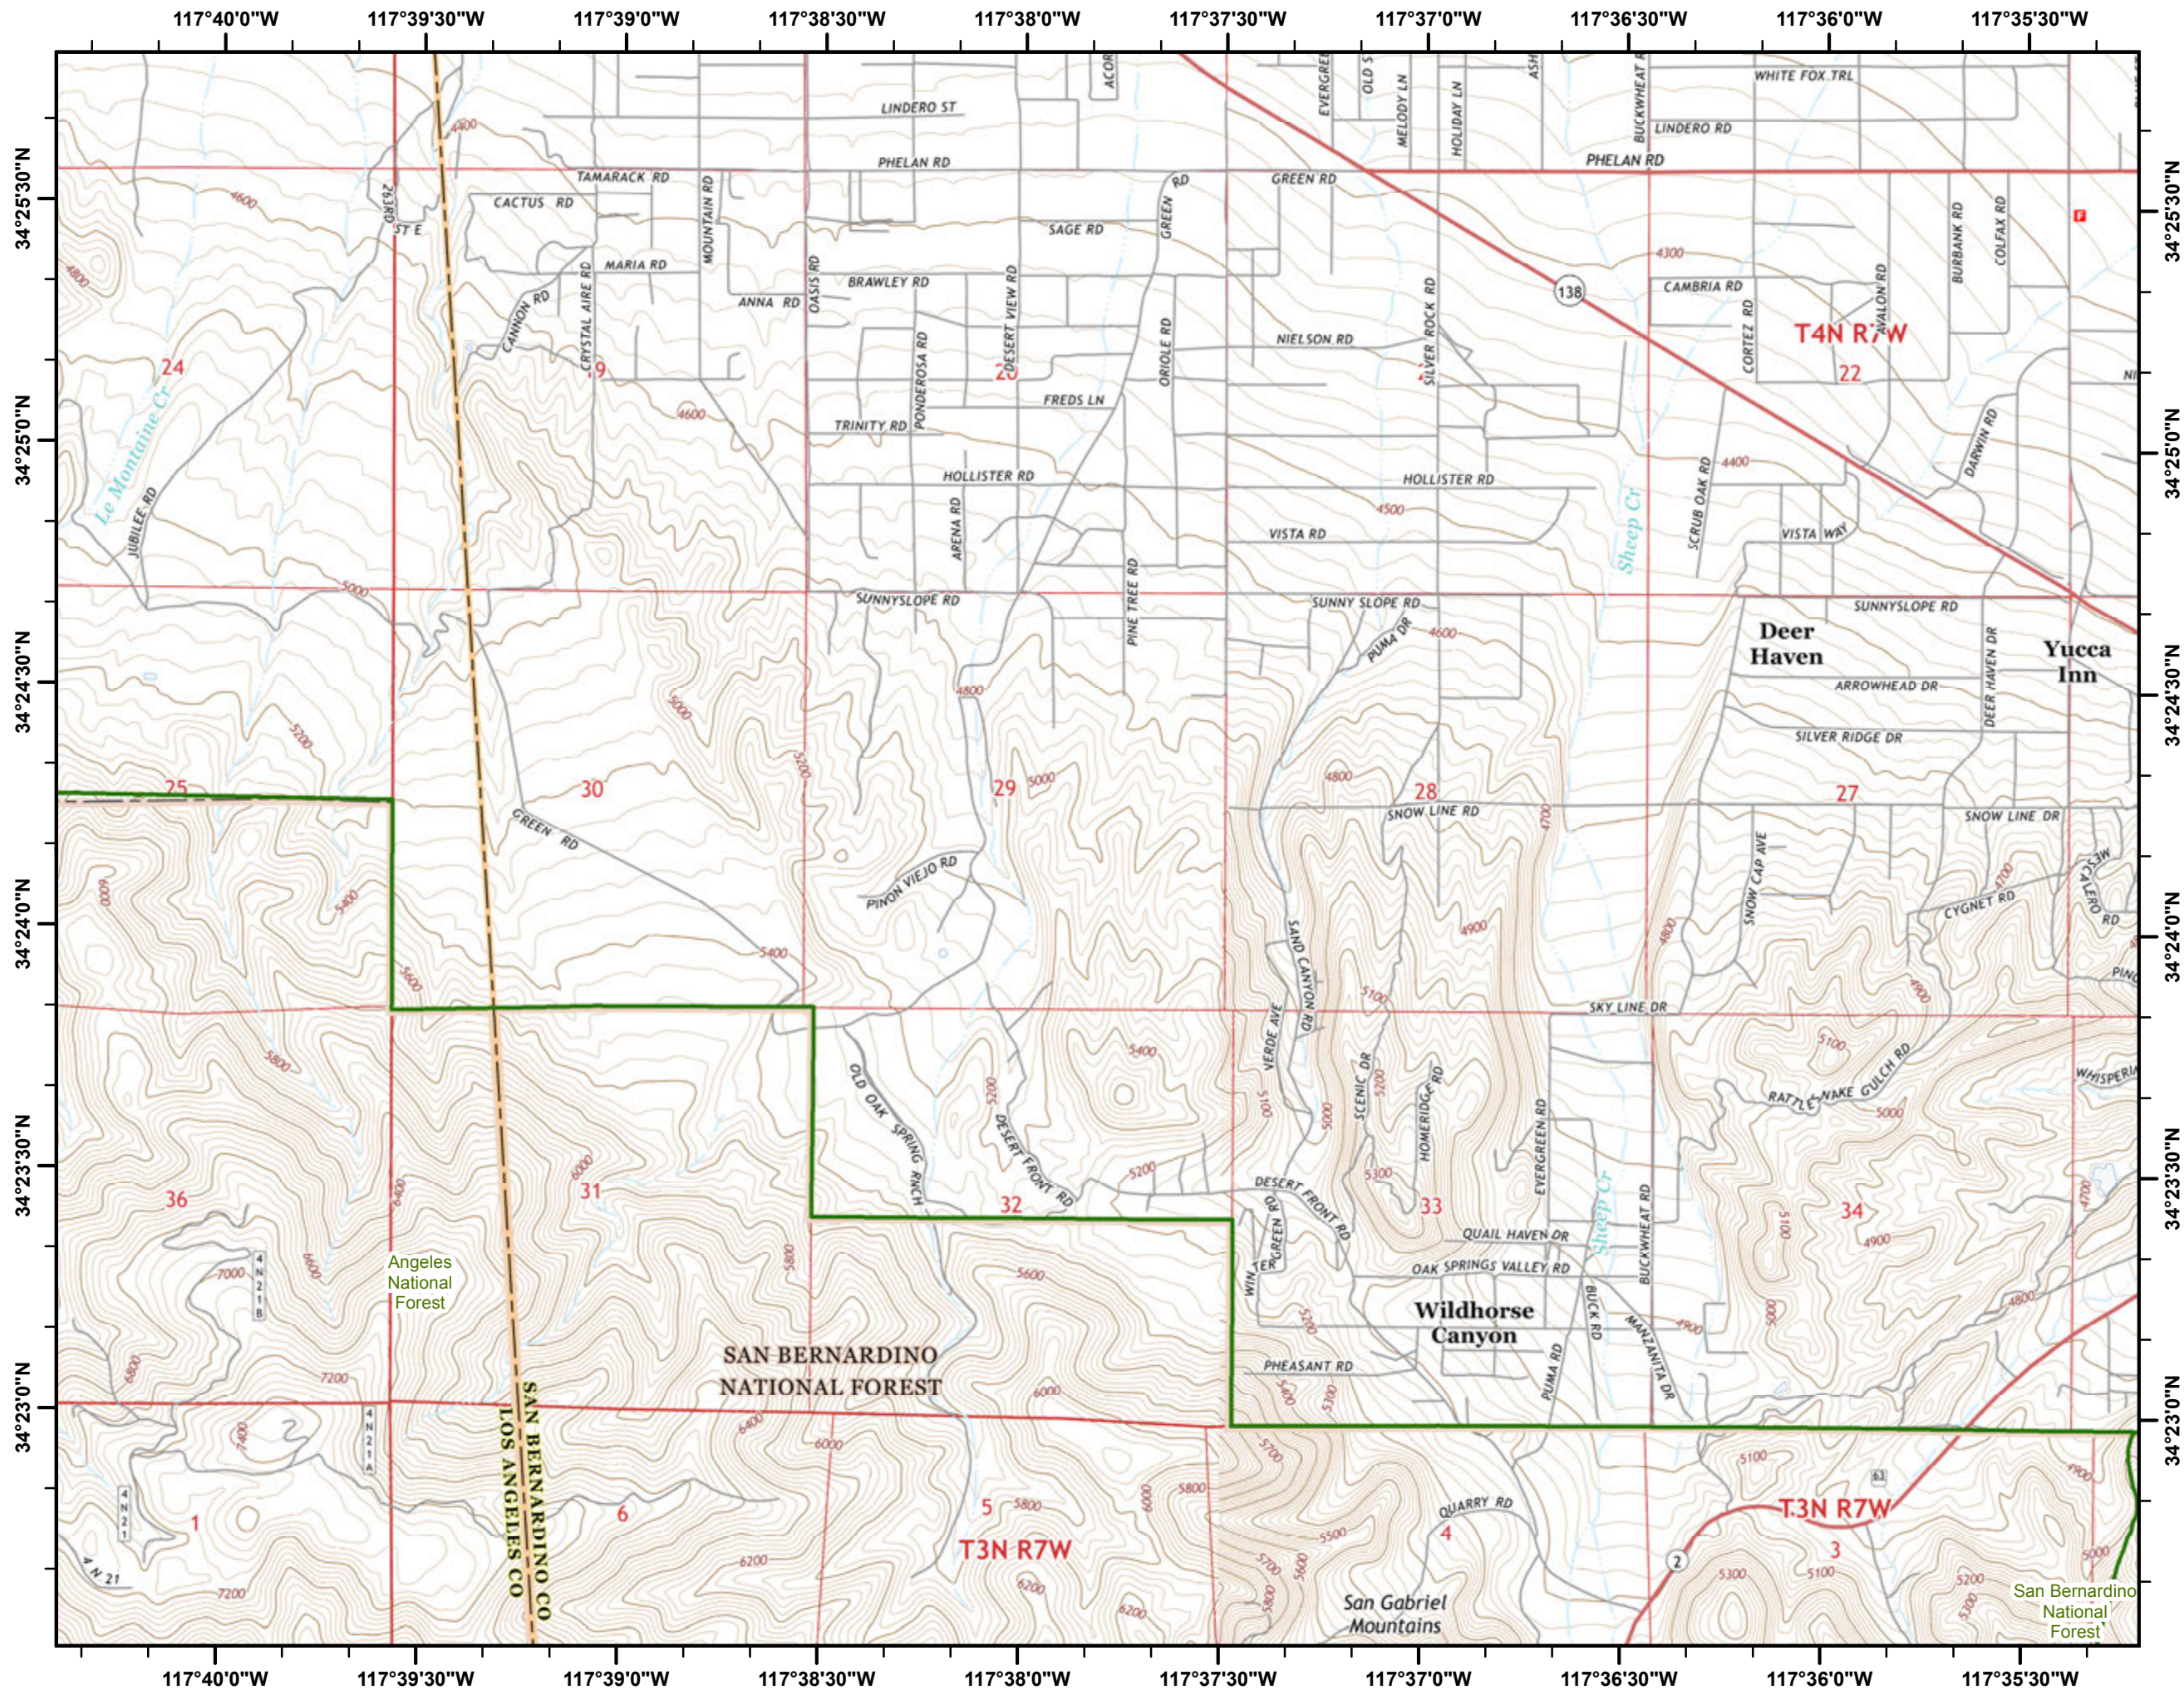

Blue Cut Fire

CA-BDF-0010468

Incident Action Plan

Map

August 18, 2016

Day

Page K11

Legend

- Branch
- Division
- Life Hazard
- Uncontrolled Fire Edge
- Completed Line
- Transmission Lines

High Pressure

- Gas Pipeline
- Liquid Pipeline
- Forest Boundary
- Wilderness Areas

0.25 0 0.25 0.5
Miles

E. Lamas, GISS TEAM 3