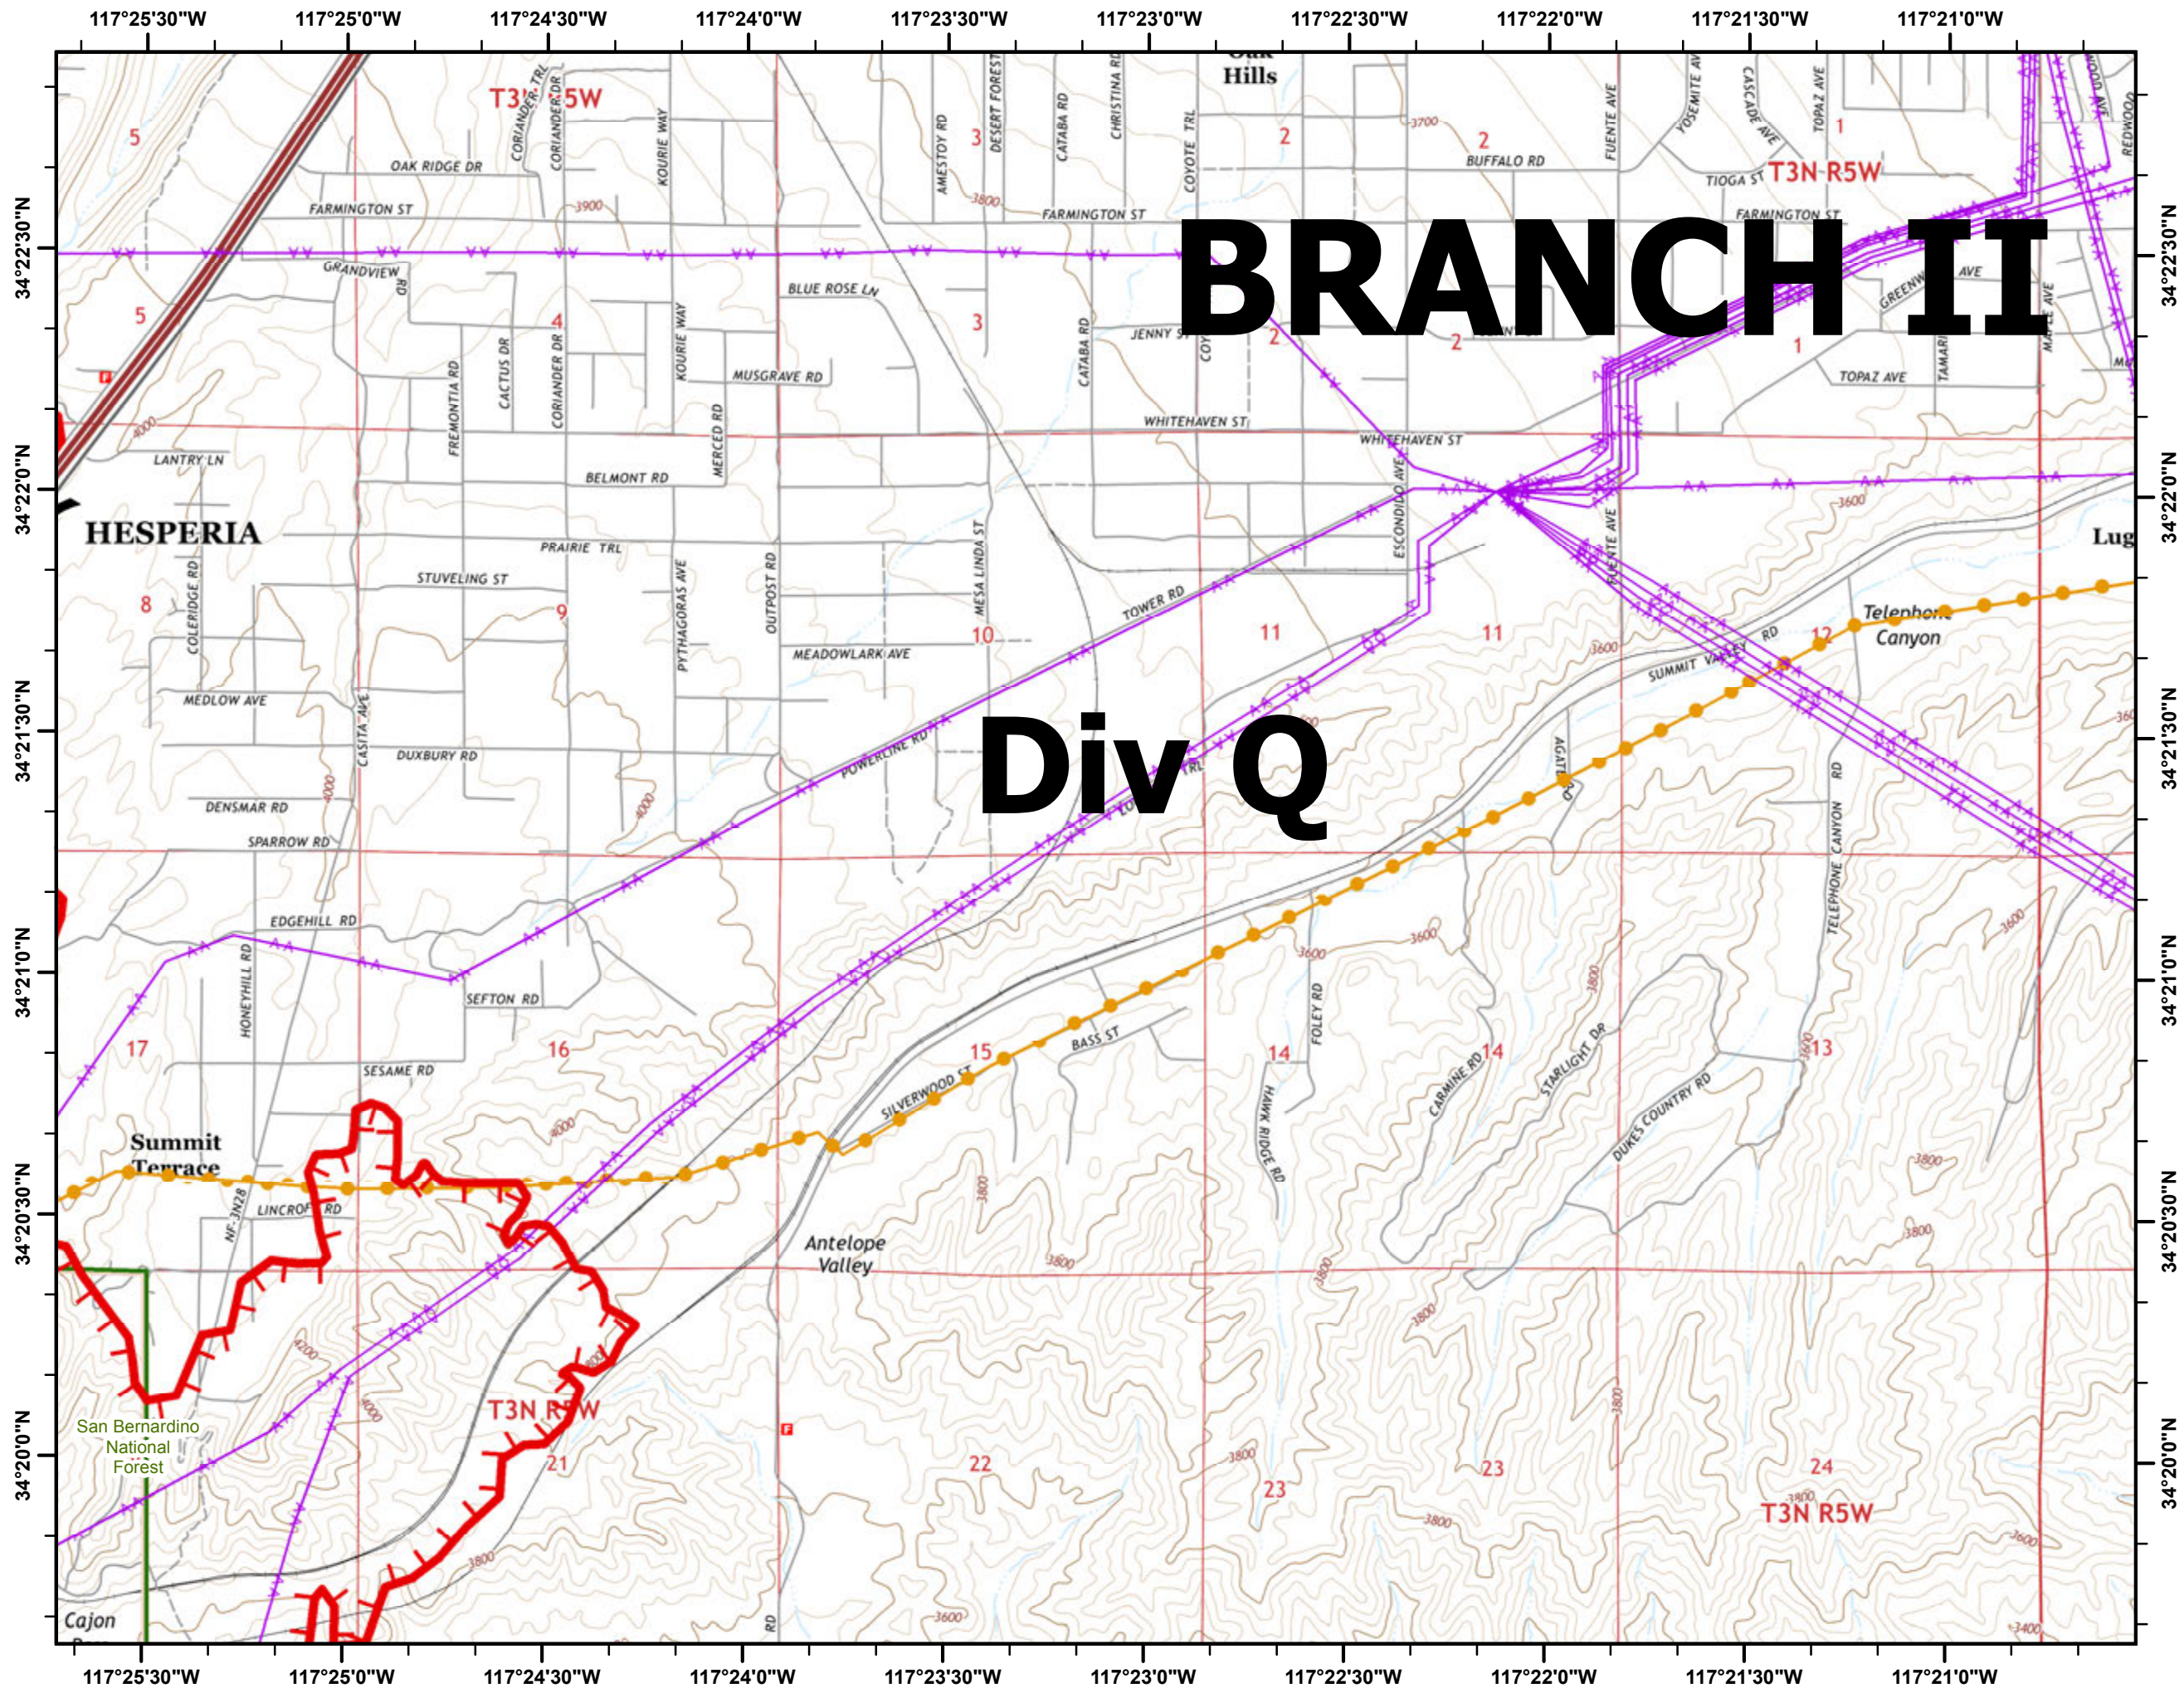

Blue Cut Fire

CA-BDF-0010468

Incident Action Plan
Map

August 18, 2016
Day

Page L14

Legend

- Branch
- Division
- Life Hazard
- Uncontrolled Fire Edge
- Completed Line
- Transmission Lines
- **High Pressure**
- Gas Pipeline
- Liquid Pipeline
- Forest Boundary
- Wilderness Areas

E. Lamas, GISS TEAM 3