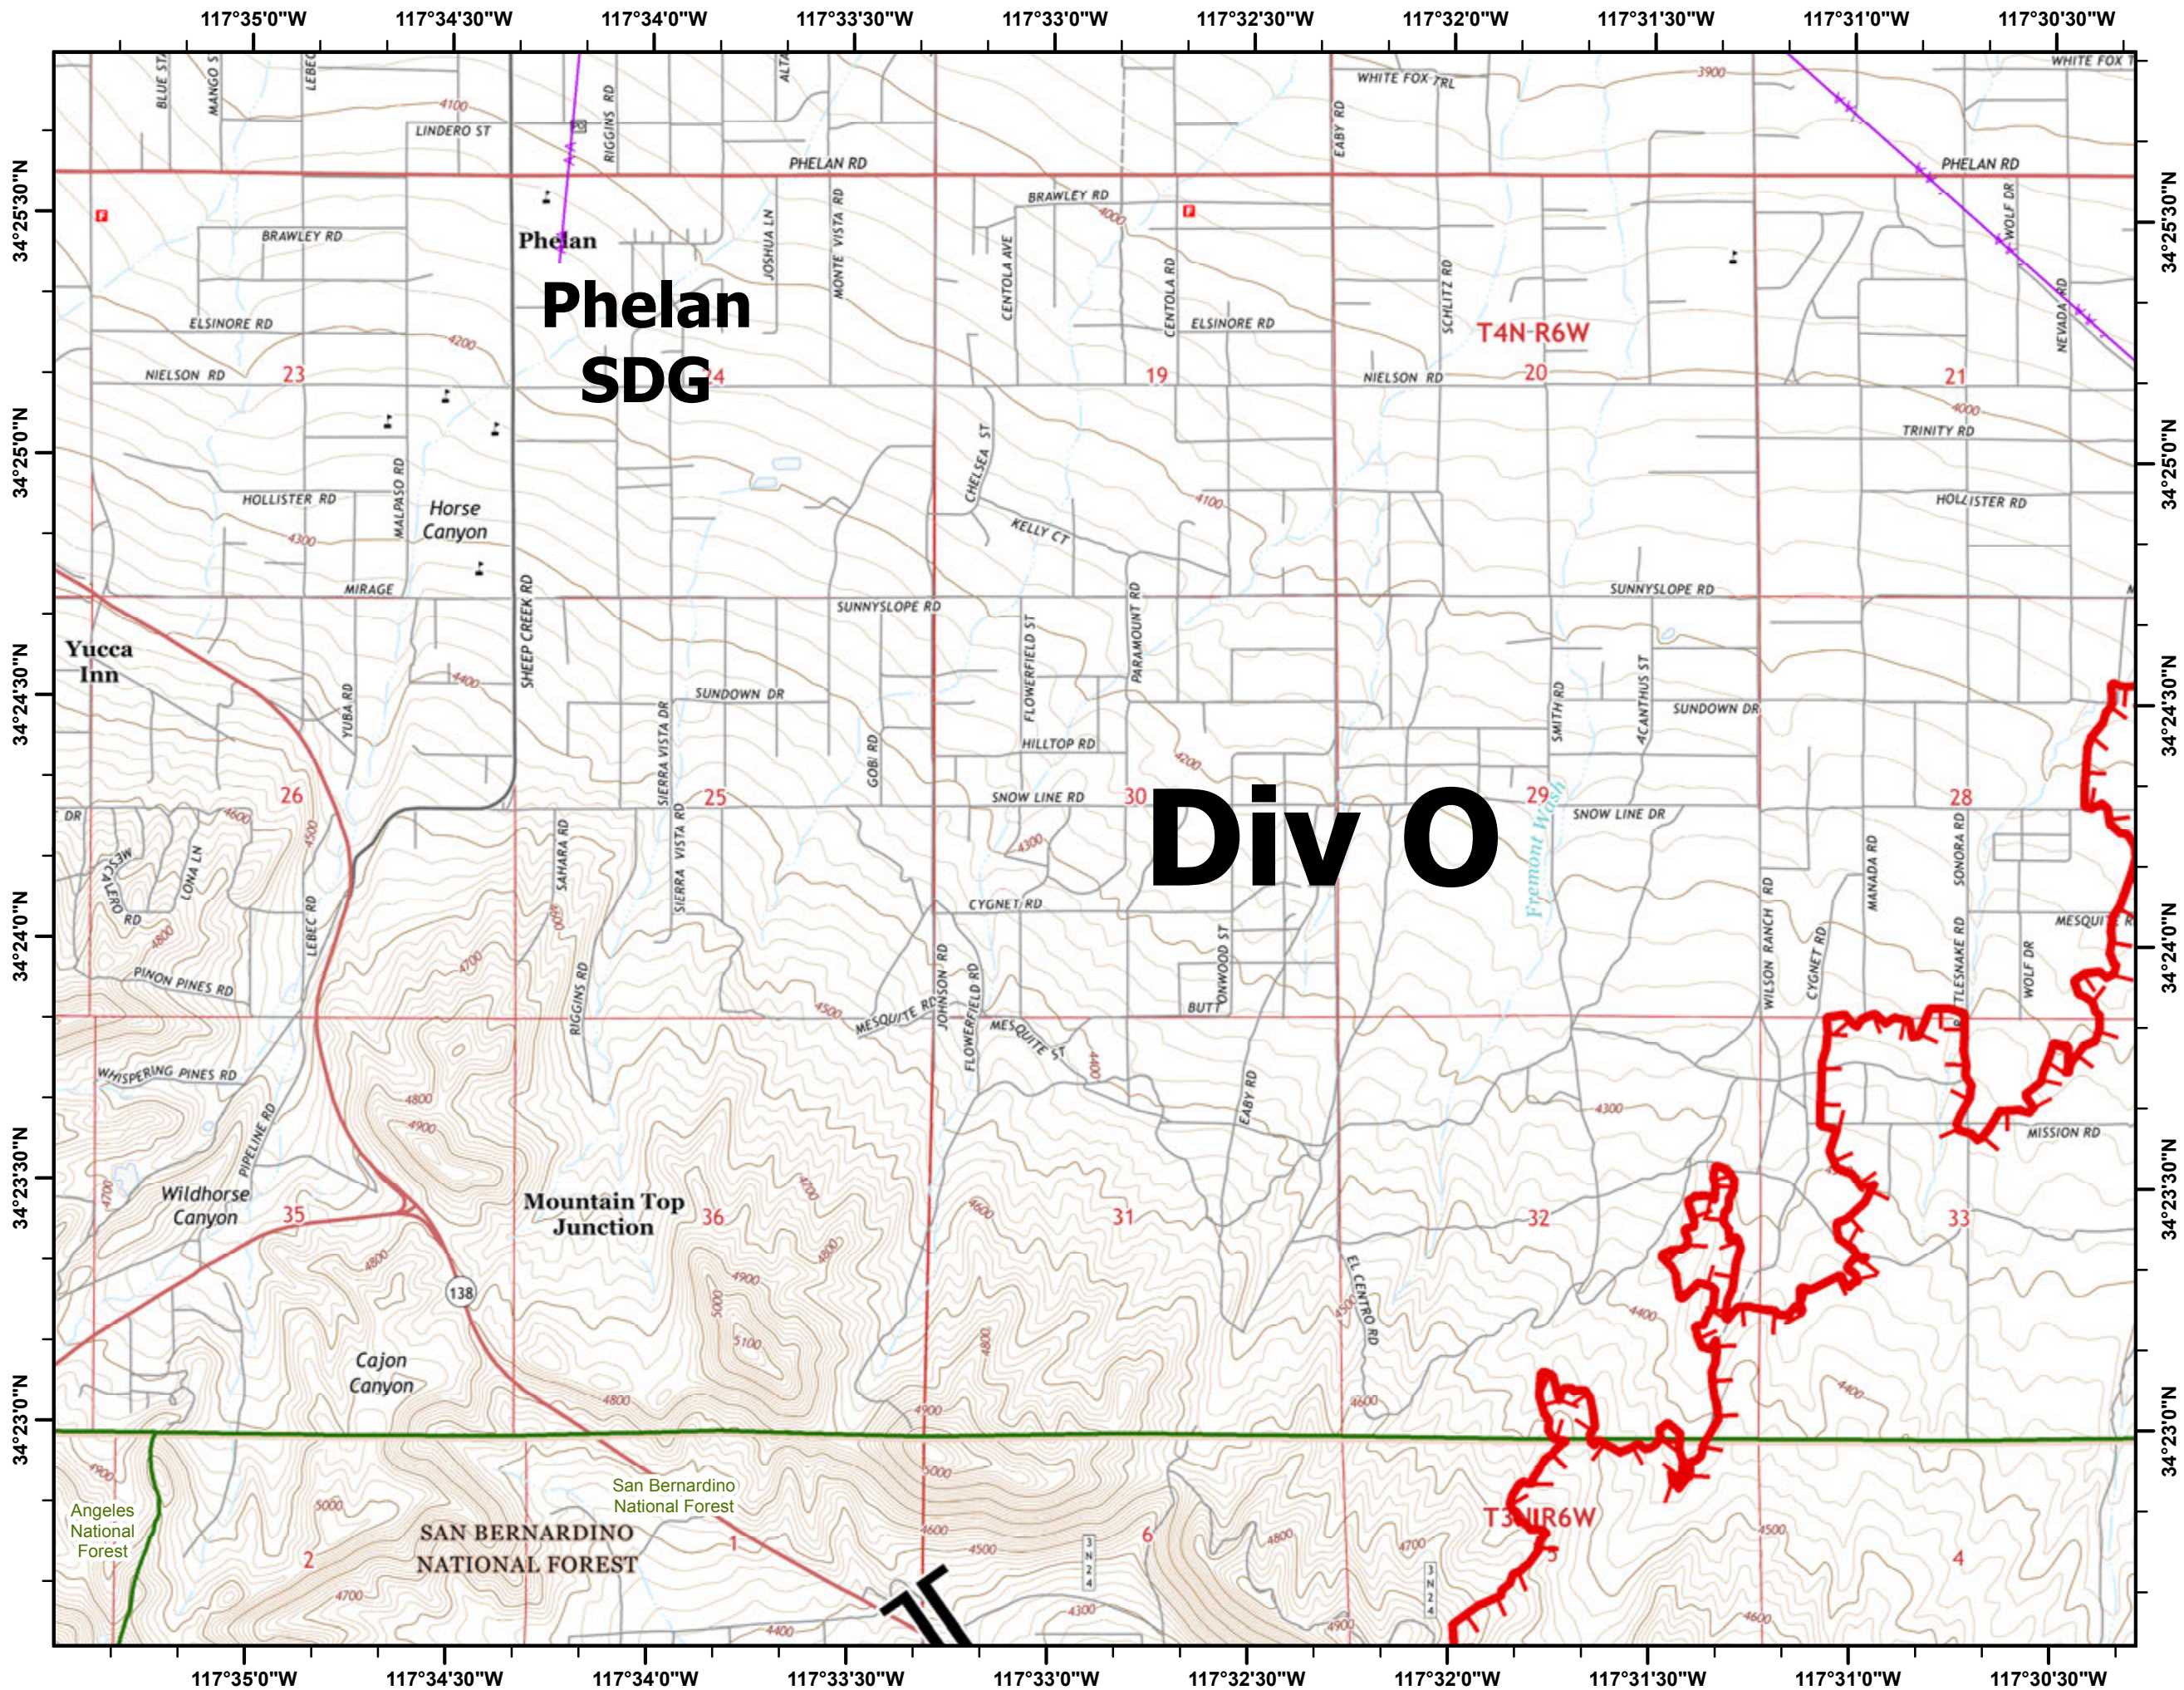

Blue Cut Fire

CA-BDF-0010468

Incident Action Plan

Map

August 18, 2016

Day

Page K12

Legend

- [[Branch
-) Division
- ⊕ Life Hazard
- ┌ Uncontrolled Fire Edge
- Completed Line
- Transmission Lines

High Pressure

- Gas Pipeline
- Liquid Pipeline
- ▭ Forest Boundary
- ▭ Wilderness Areas

0.25 0 0.25 0.5
Miles

E. Lamas, GISS TEAM 3