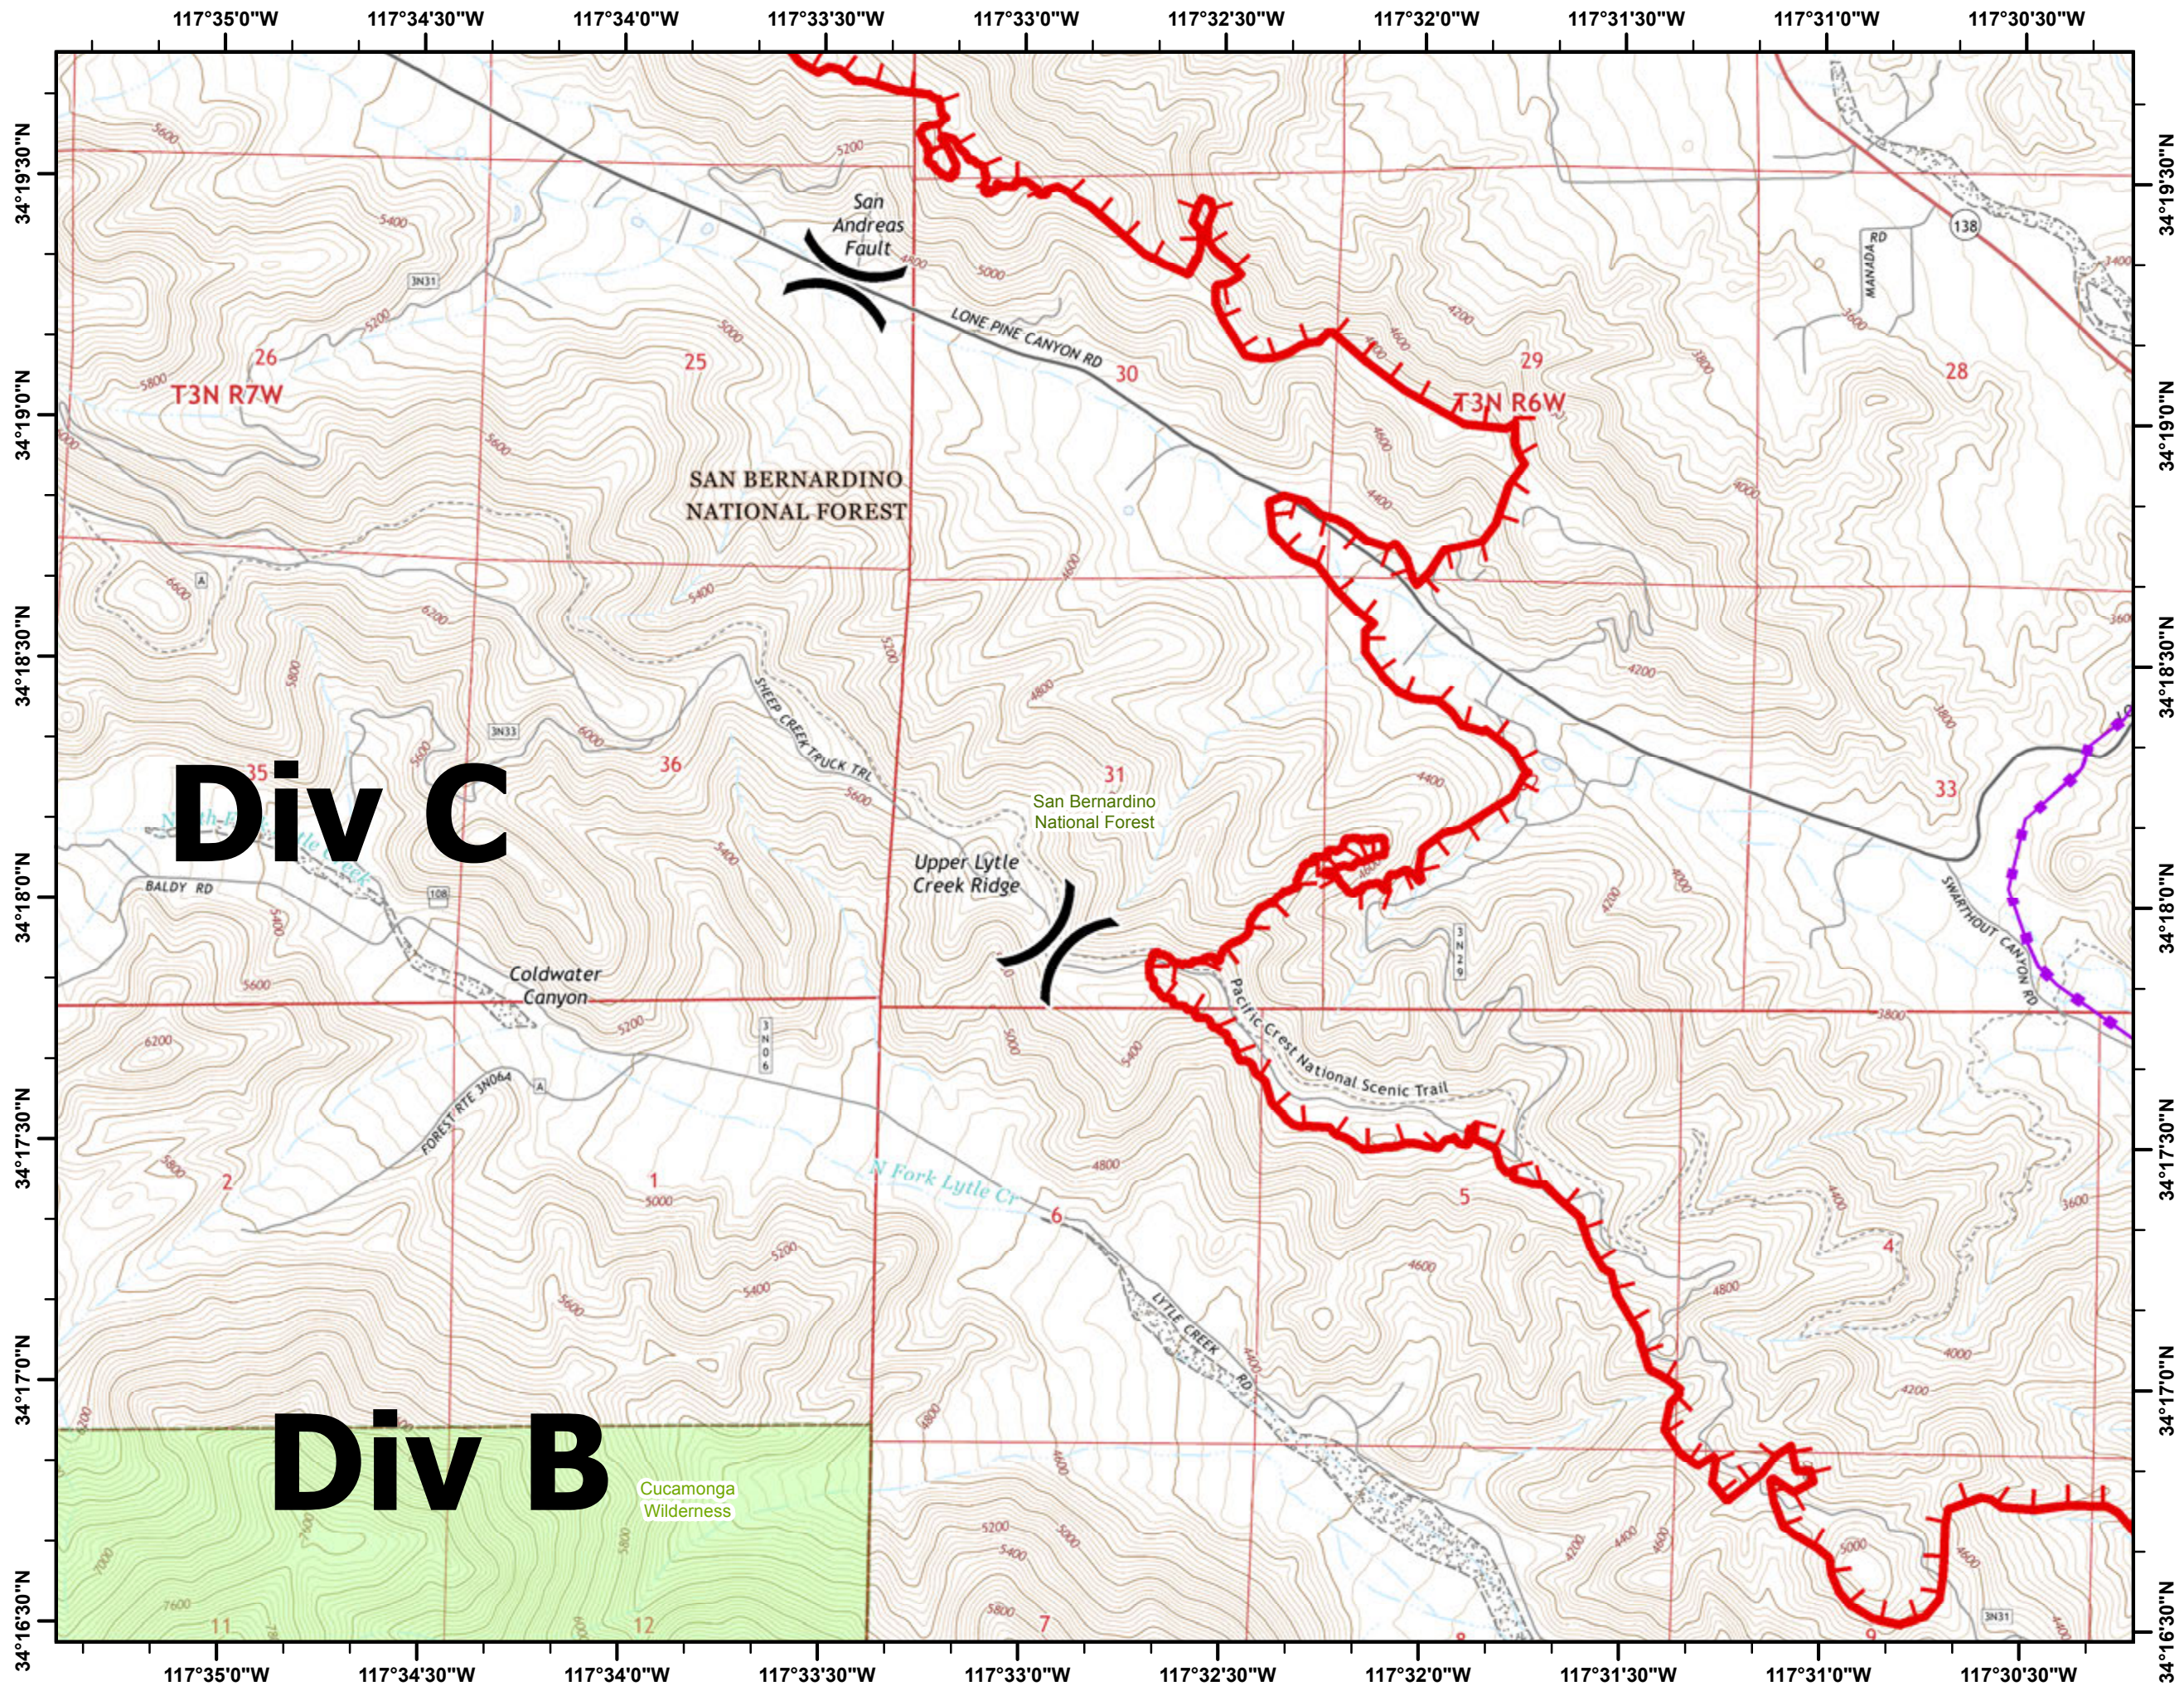

Blue Cut Fire

CA-BDF-0010468

Incident Action Plan
Map

August 18, 2016
Day

Page M12

Legend

- Branch
- Division
- Life Hazard
- Uncontrolled Fire Edge
- Completed Line
- Transmission Lines
- **High Pressure**
- Gas Pipeline
- Liquid Pipeline
- Forest Boundary
- Wilderness Areas

E. Lamas, GISS TEAM 3