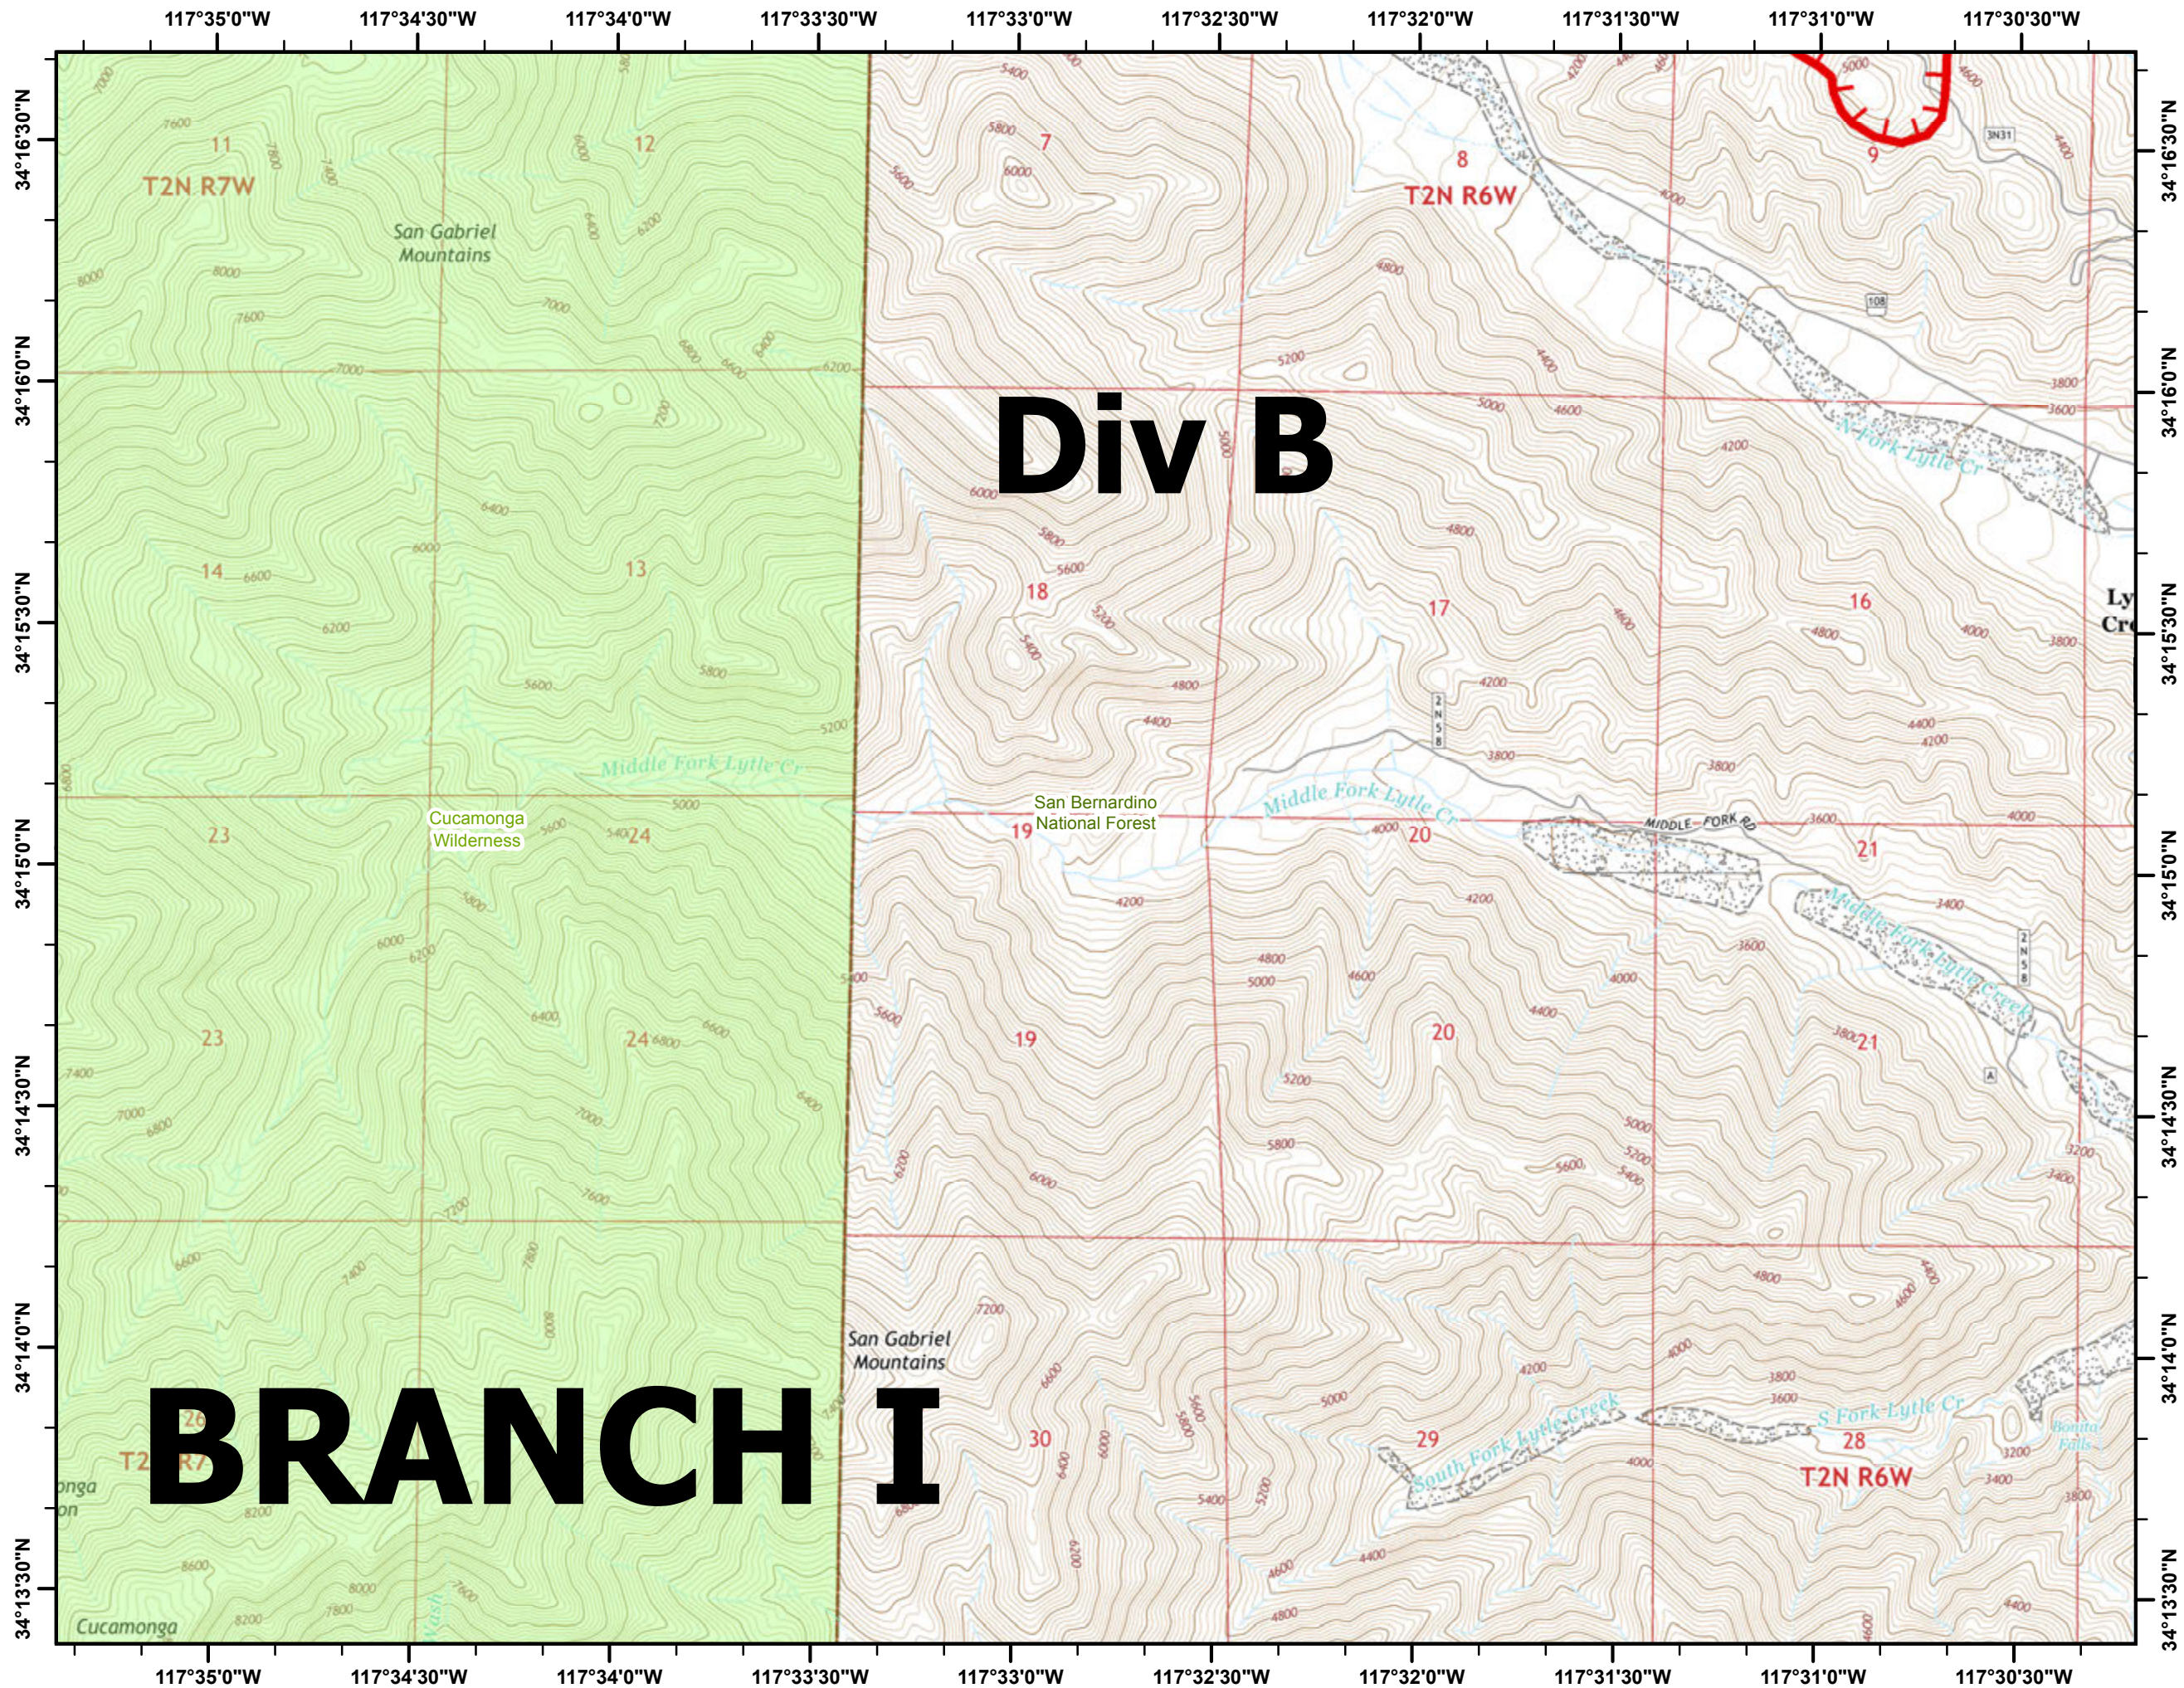

Blue Cut Fire

CA-BDF-0010468

Incident Action Plan

Map

August 18, 2016

Day

Page N12

Legend

- Branch
- Division
- Life Hazard
- Uncontrolled Fire Edge
- Completed Line
- Transmission Lines

High Pressure

- Gas Pipeline
- Liquid Pipeline
- Forest Boundary
- Wilderness Areas

Miles
0.25 0 0.25 0.5

E. Lamas, GISS TEAM 3