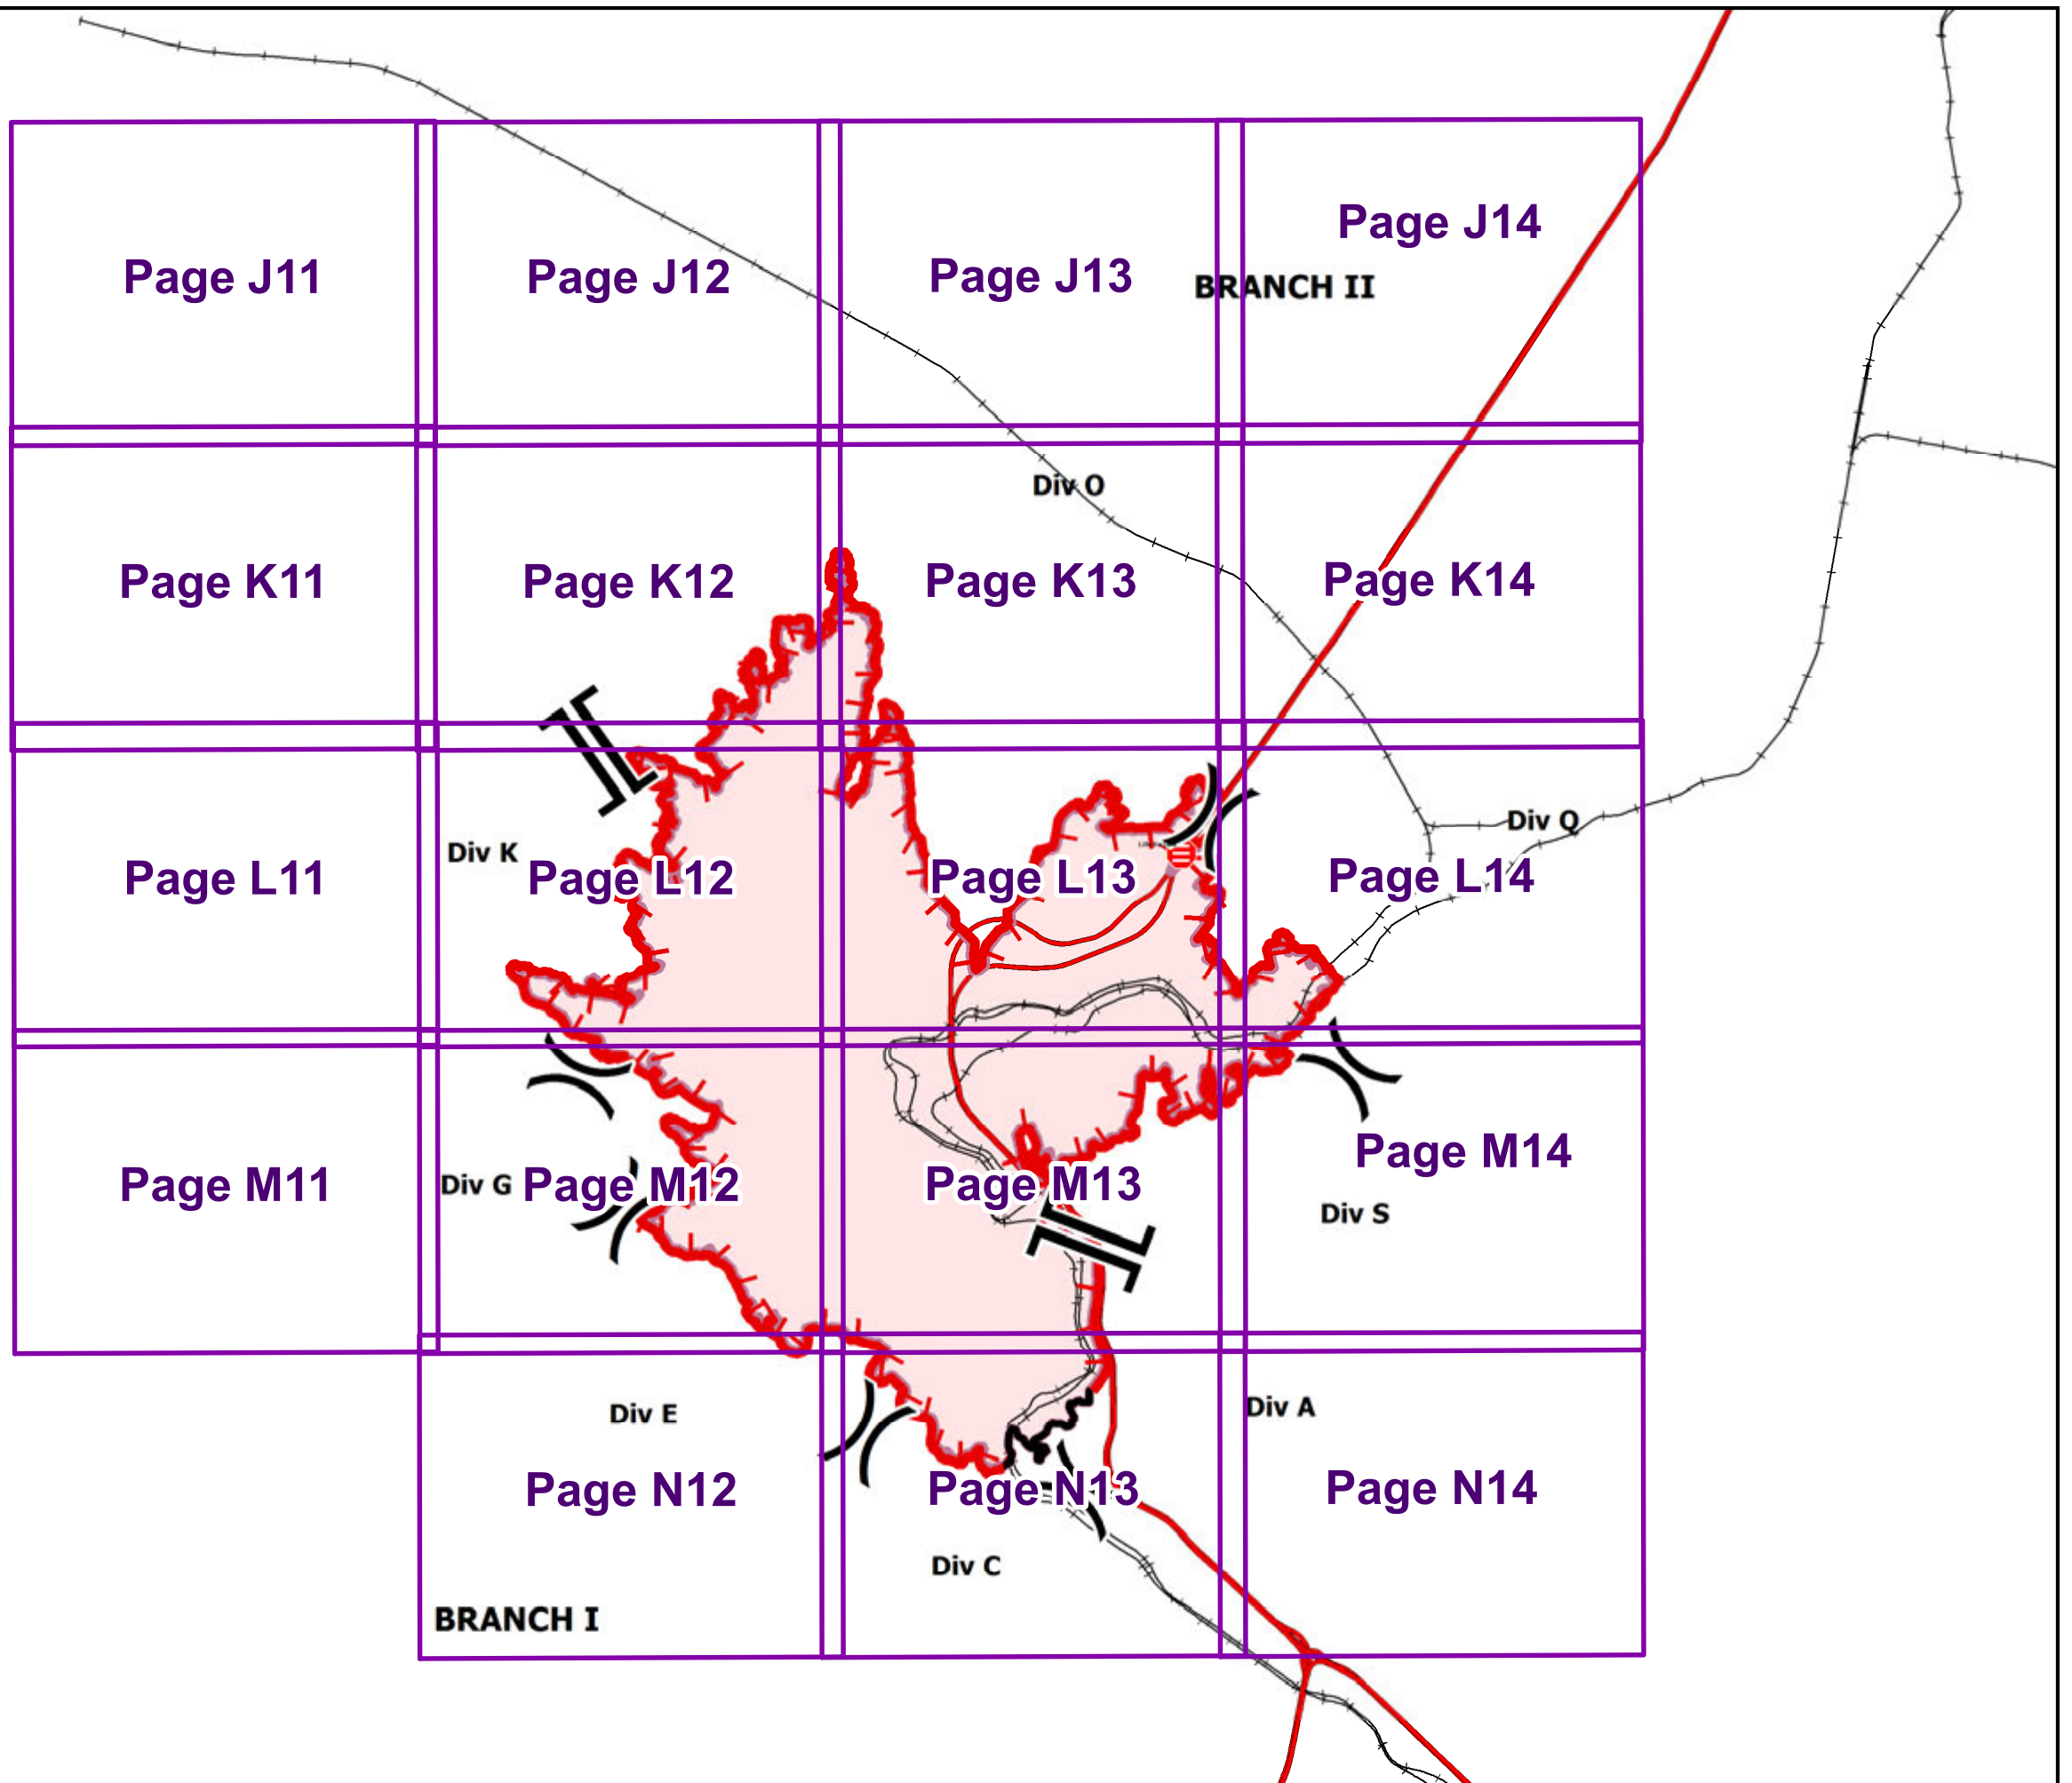

Blue Cut Fire

CA-BDF-0010468
Incident Action Plan
Map Index

August 18, 2016

Legend

- Branch
- Division
- Life Hazard
- Uncontrolled Fire Edge
- Transmission Lines
- **High Pressure**
- Gas Pipeline
- Liquid Pipeline
- Forest Boundary
- Wilderness Areas

Datum NAD 83

Miles

E. Lamas, GISS TEAM 3