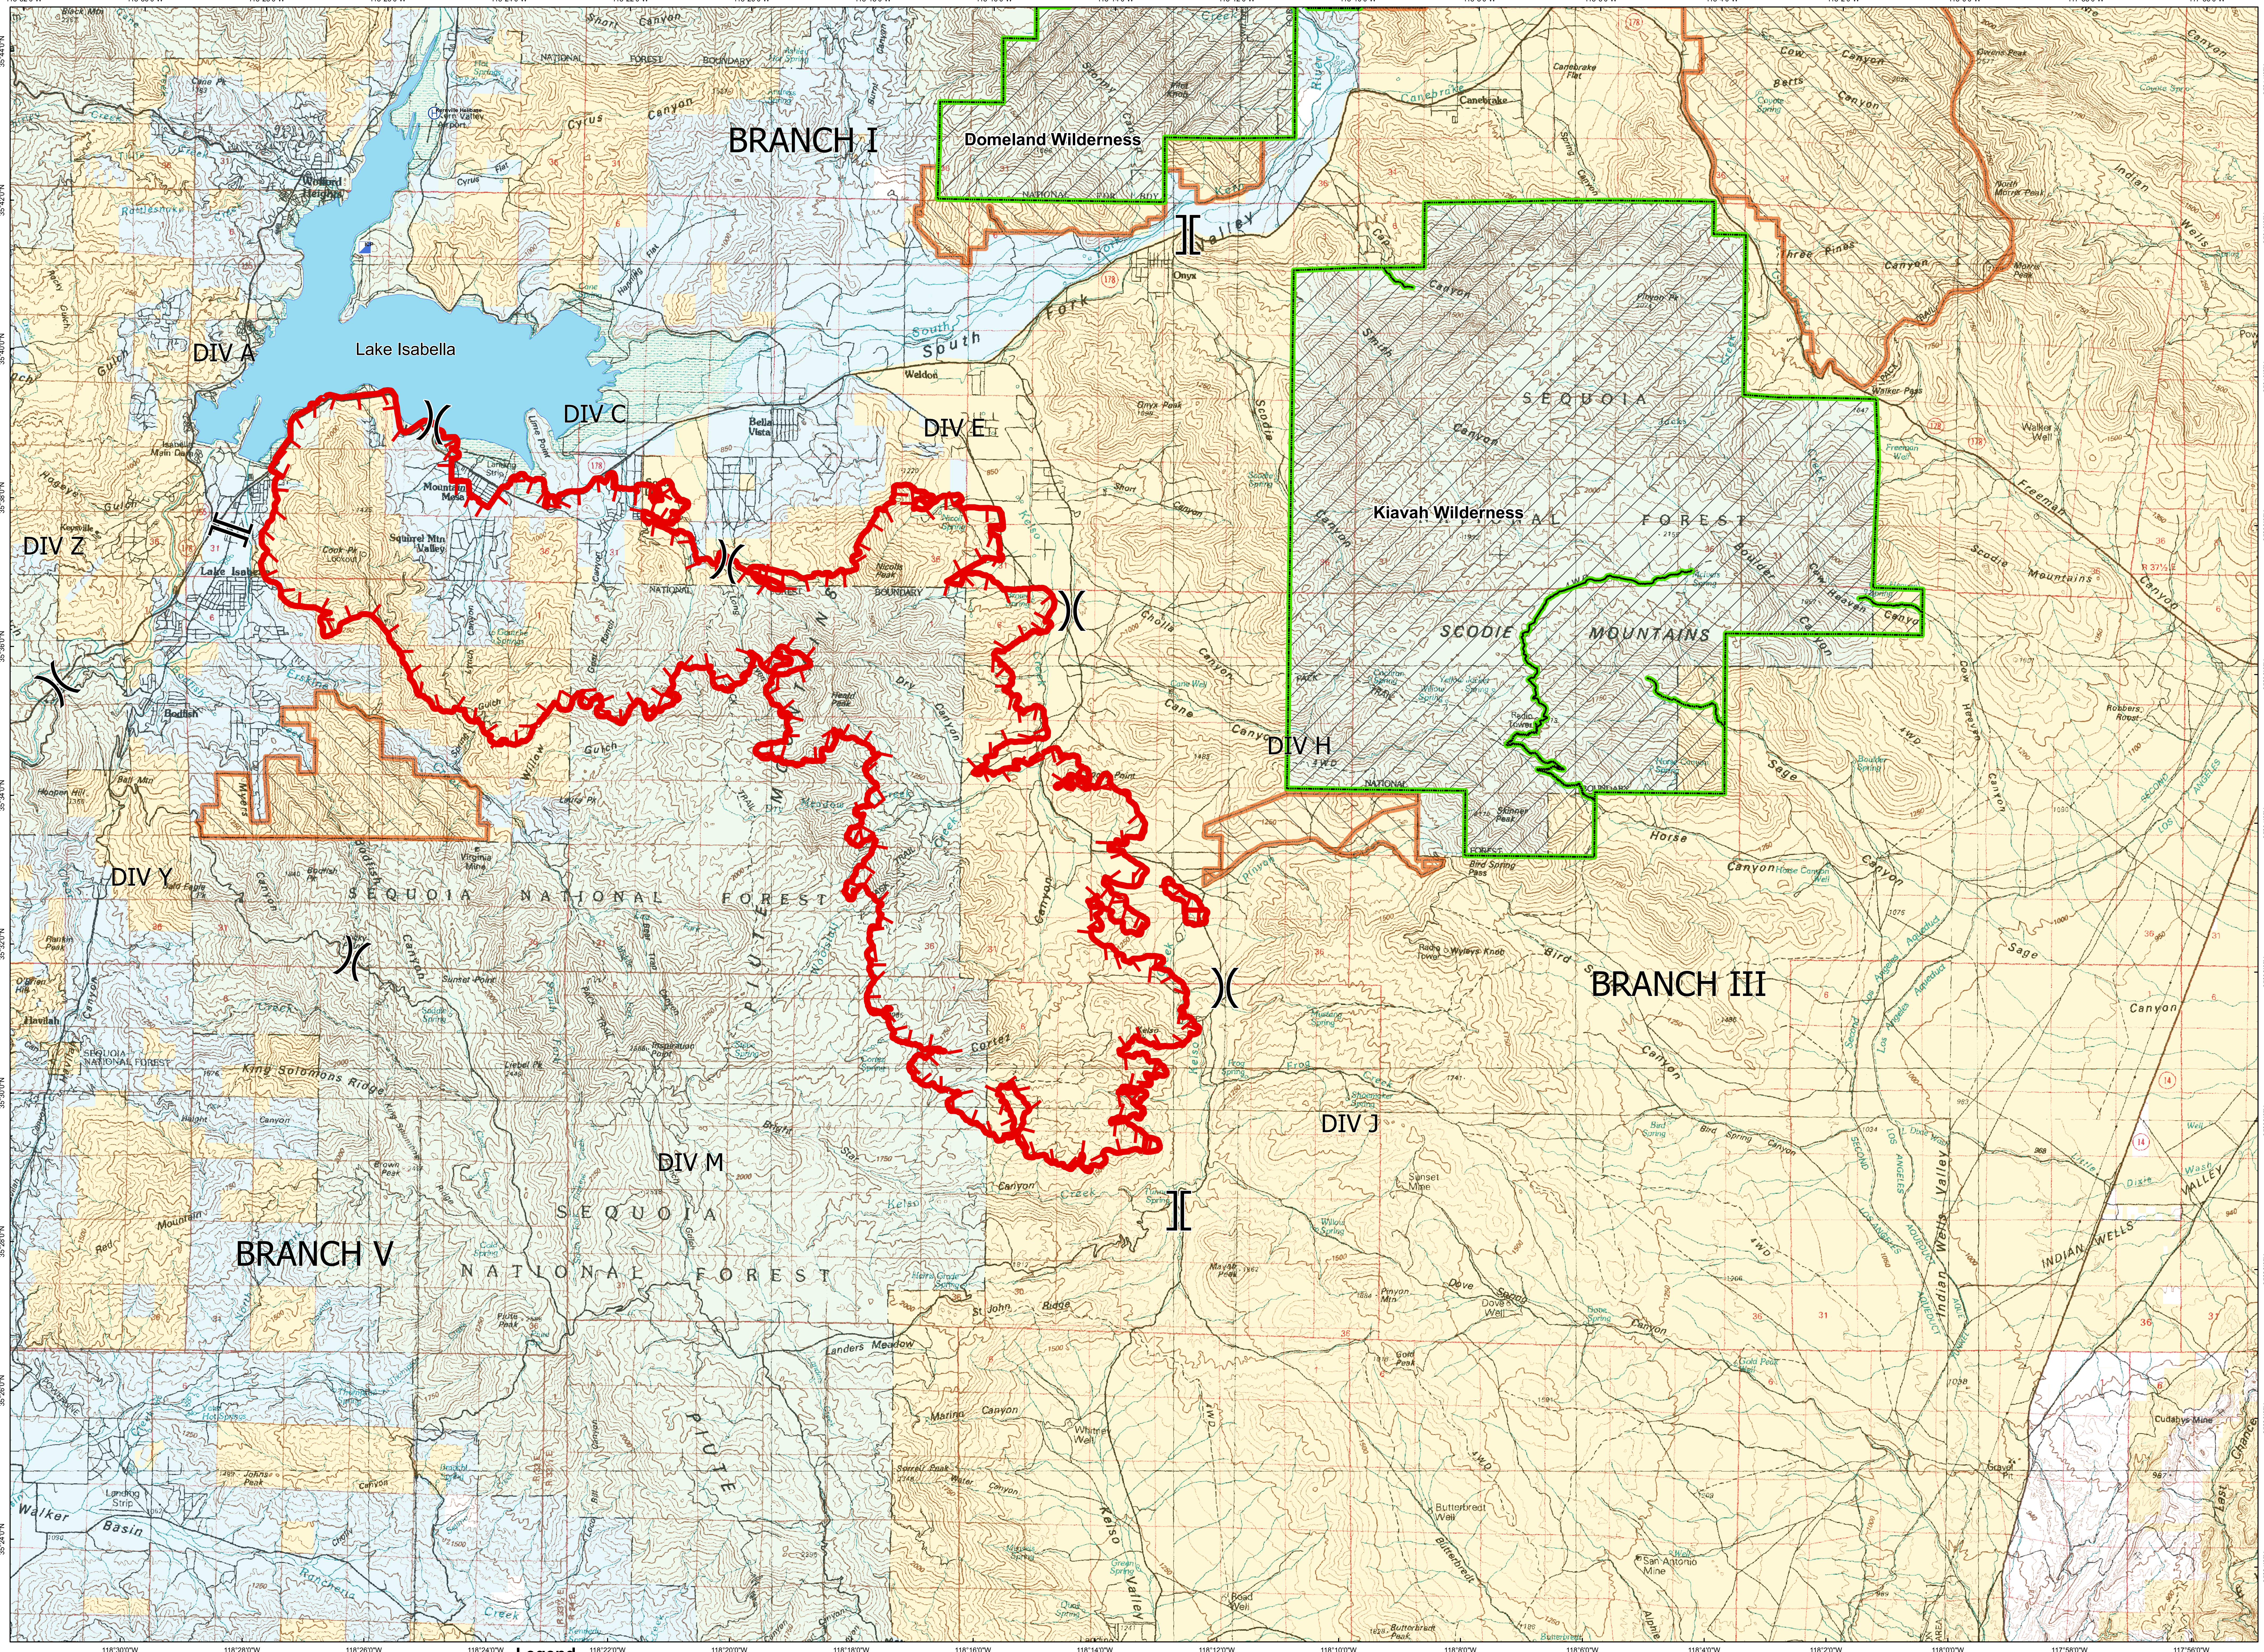

OPERATIONS

Night Shift June 25, 2016

Erskine Fire

CA-CND-001415
Saturday Jun 25, 2016

Legend

- (X) Division
- (||) Branch
- Wilderness
- Helibase
- Incident Command Post
- Lakelsabella
- Uncontrolled Fire Edge
- BLM_Public_Lands_WSAs
- Bureau of Land Management
- CAL FIRE
- Local
- USDA/Forest Service

D_North_American_1983