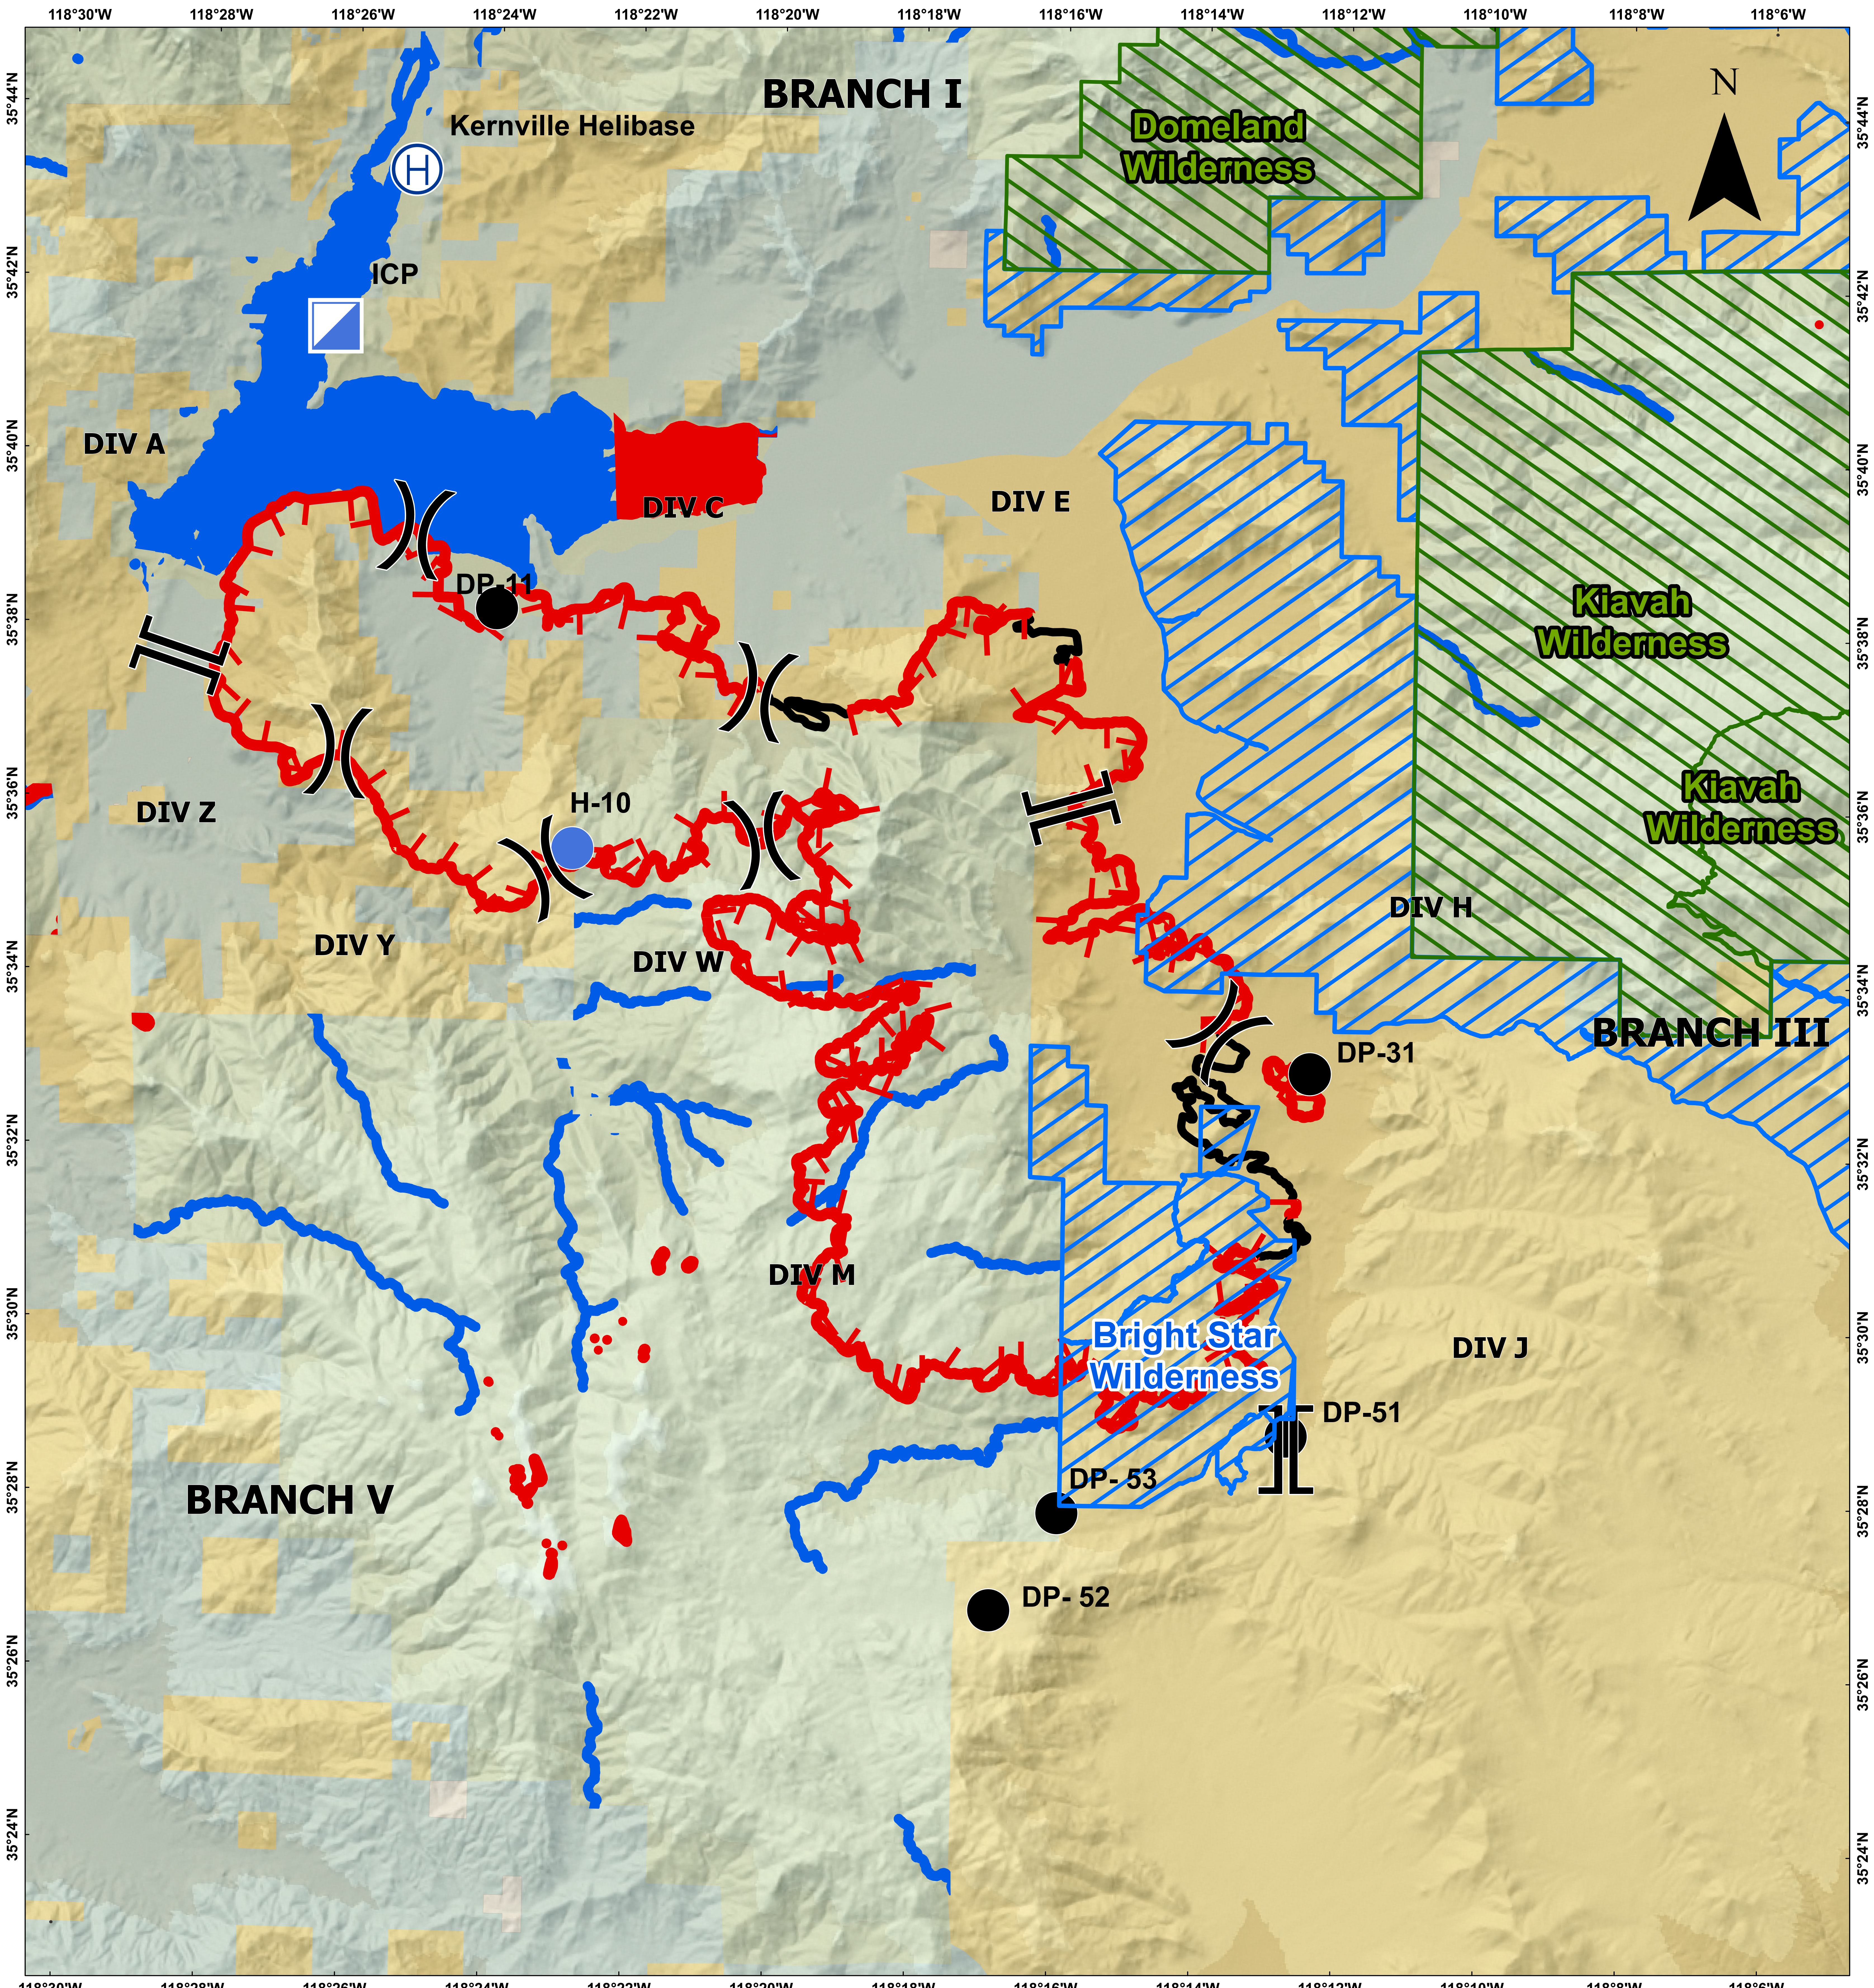

Erskine Incident CA-CND1415

DirectProtectionAreas

- Bureau of Land Management
- CAL FIRE
- Local
- USDA/Forest Service

Fire Retardant Avoidance Areas

- USFS_Wilderness
- CA_Wilderness_BLM
- Species Avoidance Areas
- Water Avoidance Areas

- Drop Point
- Helispot
- H Kernville Helibase
- Incident Command Post
- Uncontrolled Fire Edge
- Completed Line
-) Division
-]] Branch

6/26/2016
NAD83