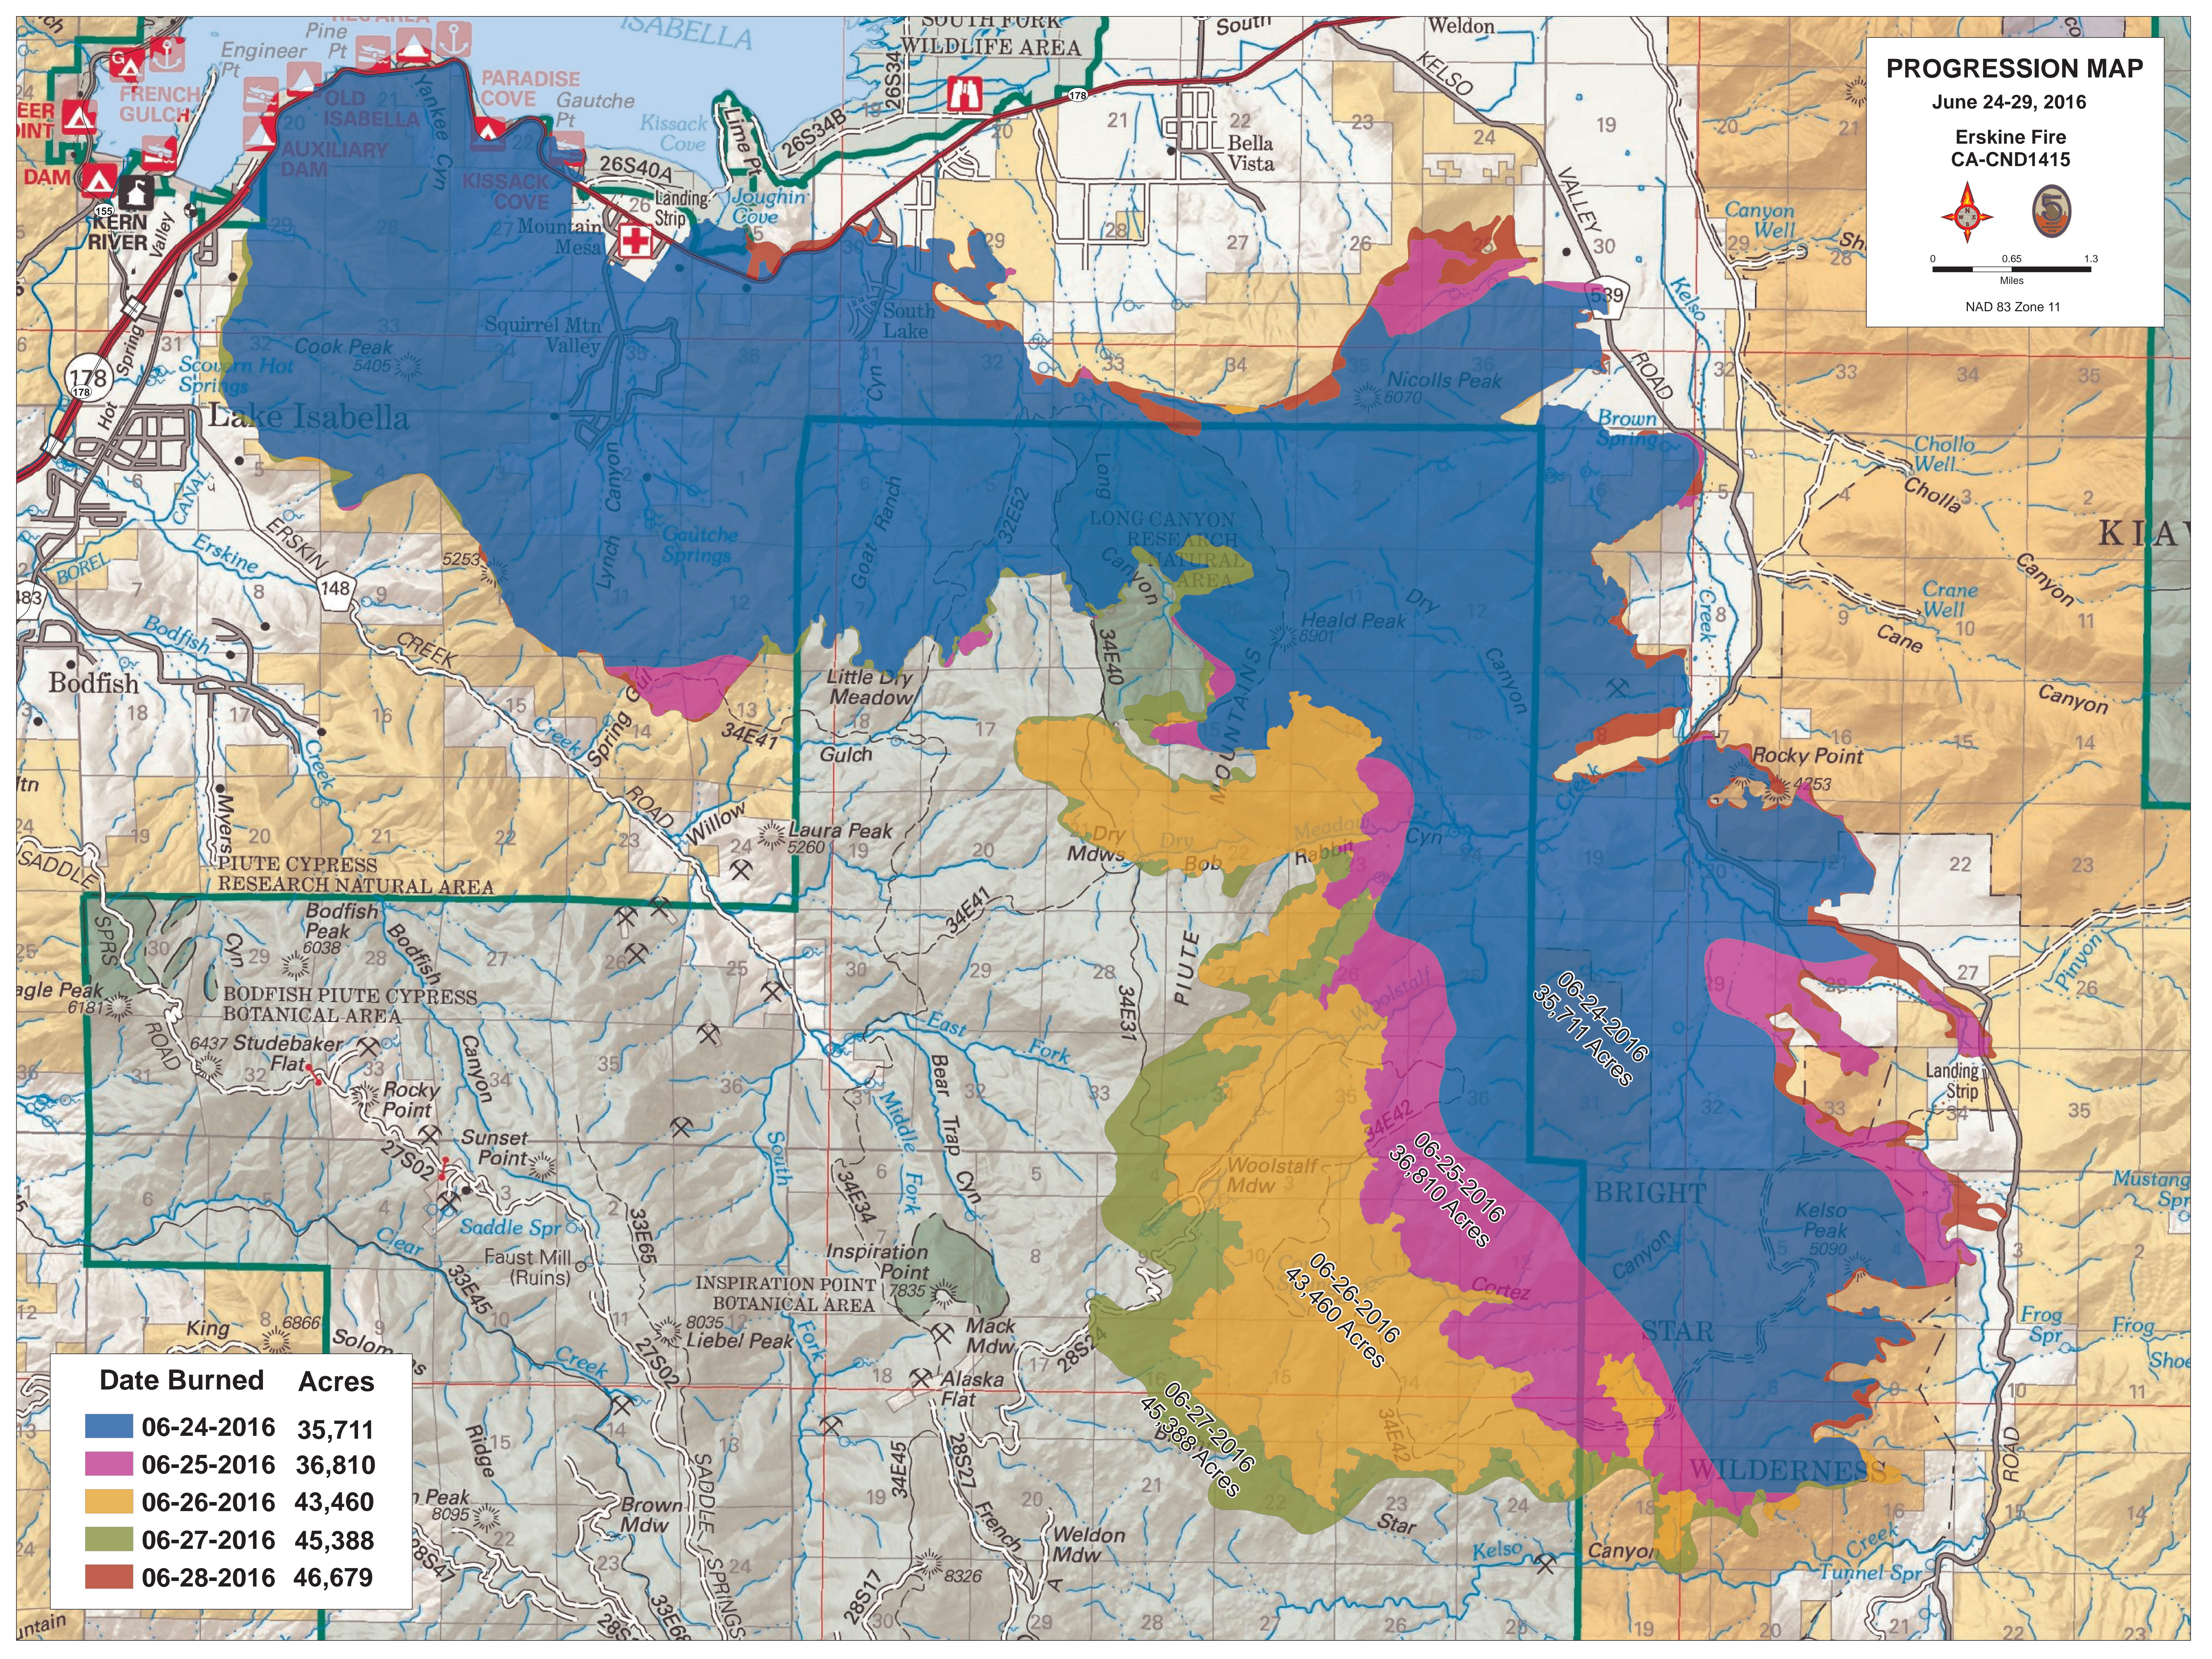

PROGRESSION MAP
 June 24-29, 2016
 Erskine Fire
 CA-CND1415

0 0.65 1.3
 Miles

NAD 83 Zone 11

Date Burned	Acres
06-24-2016	35,711
06-25-2016	36,810
06-26-2016	43,460
06-27-2016	45,388
06-28-2016	46,679