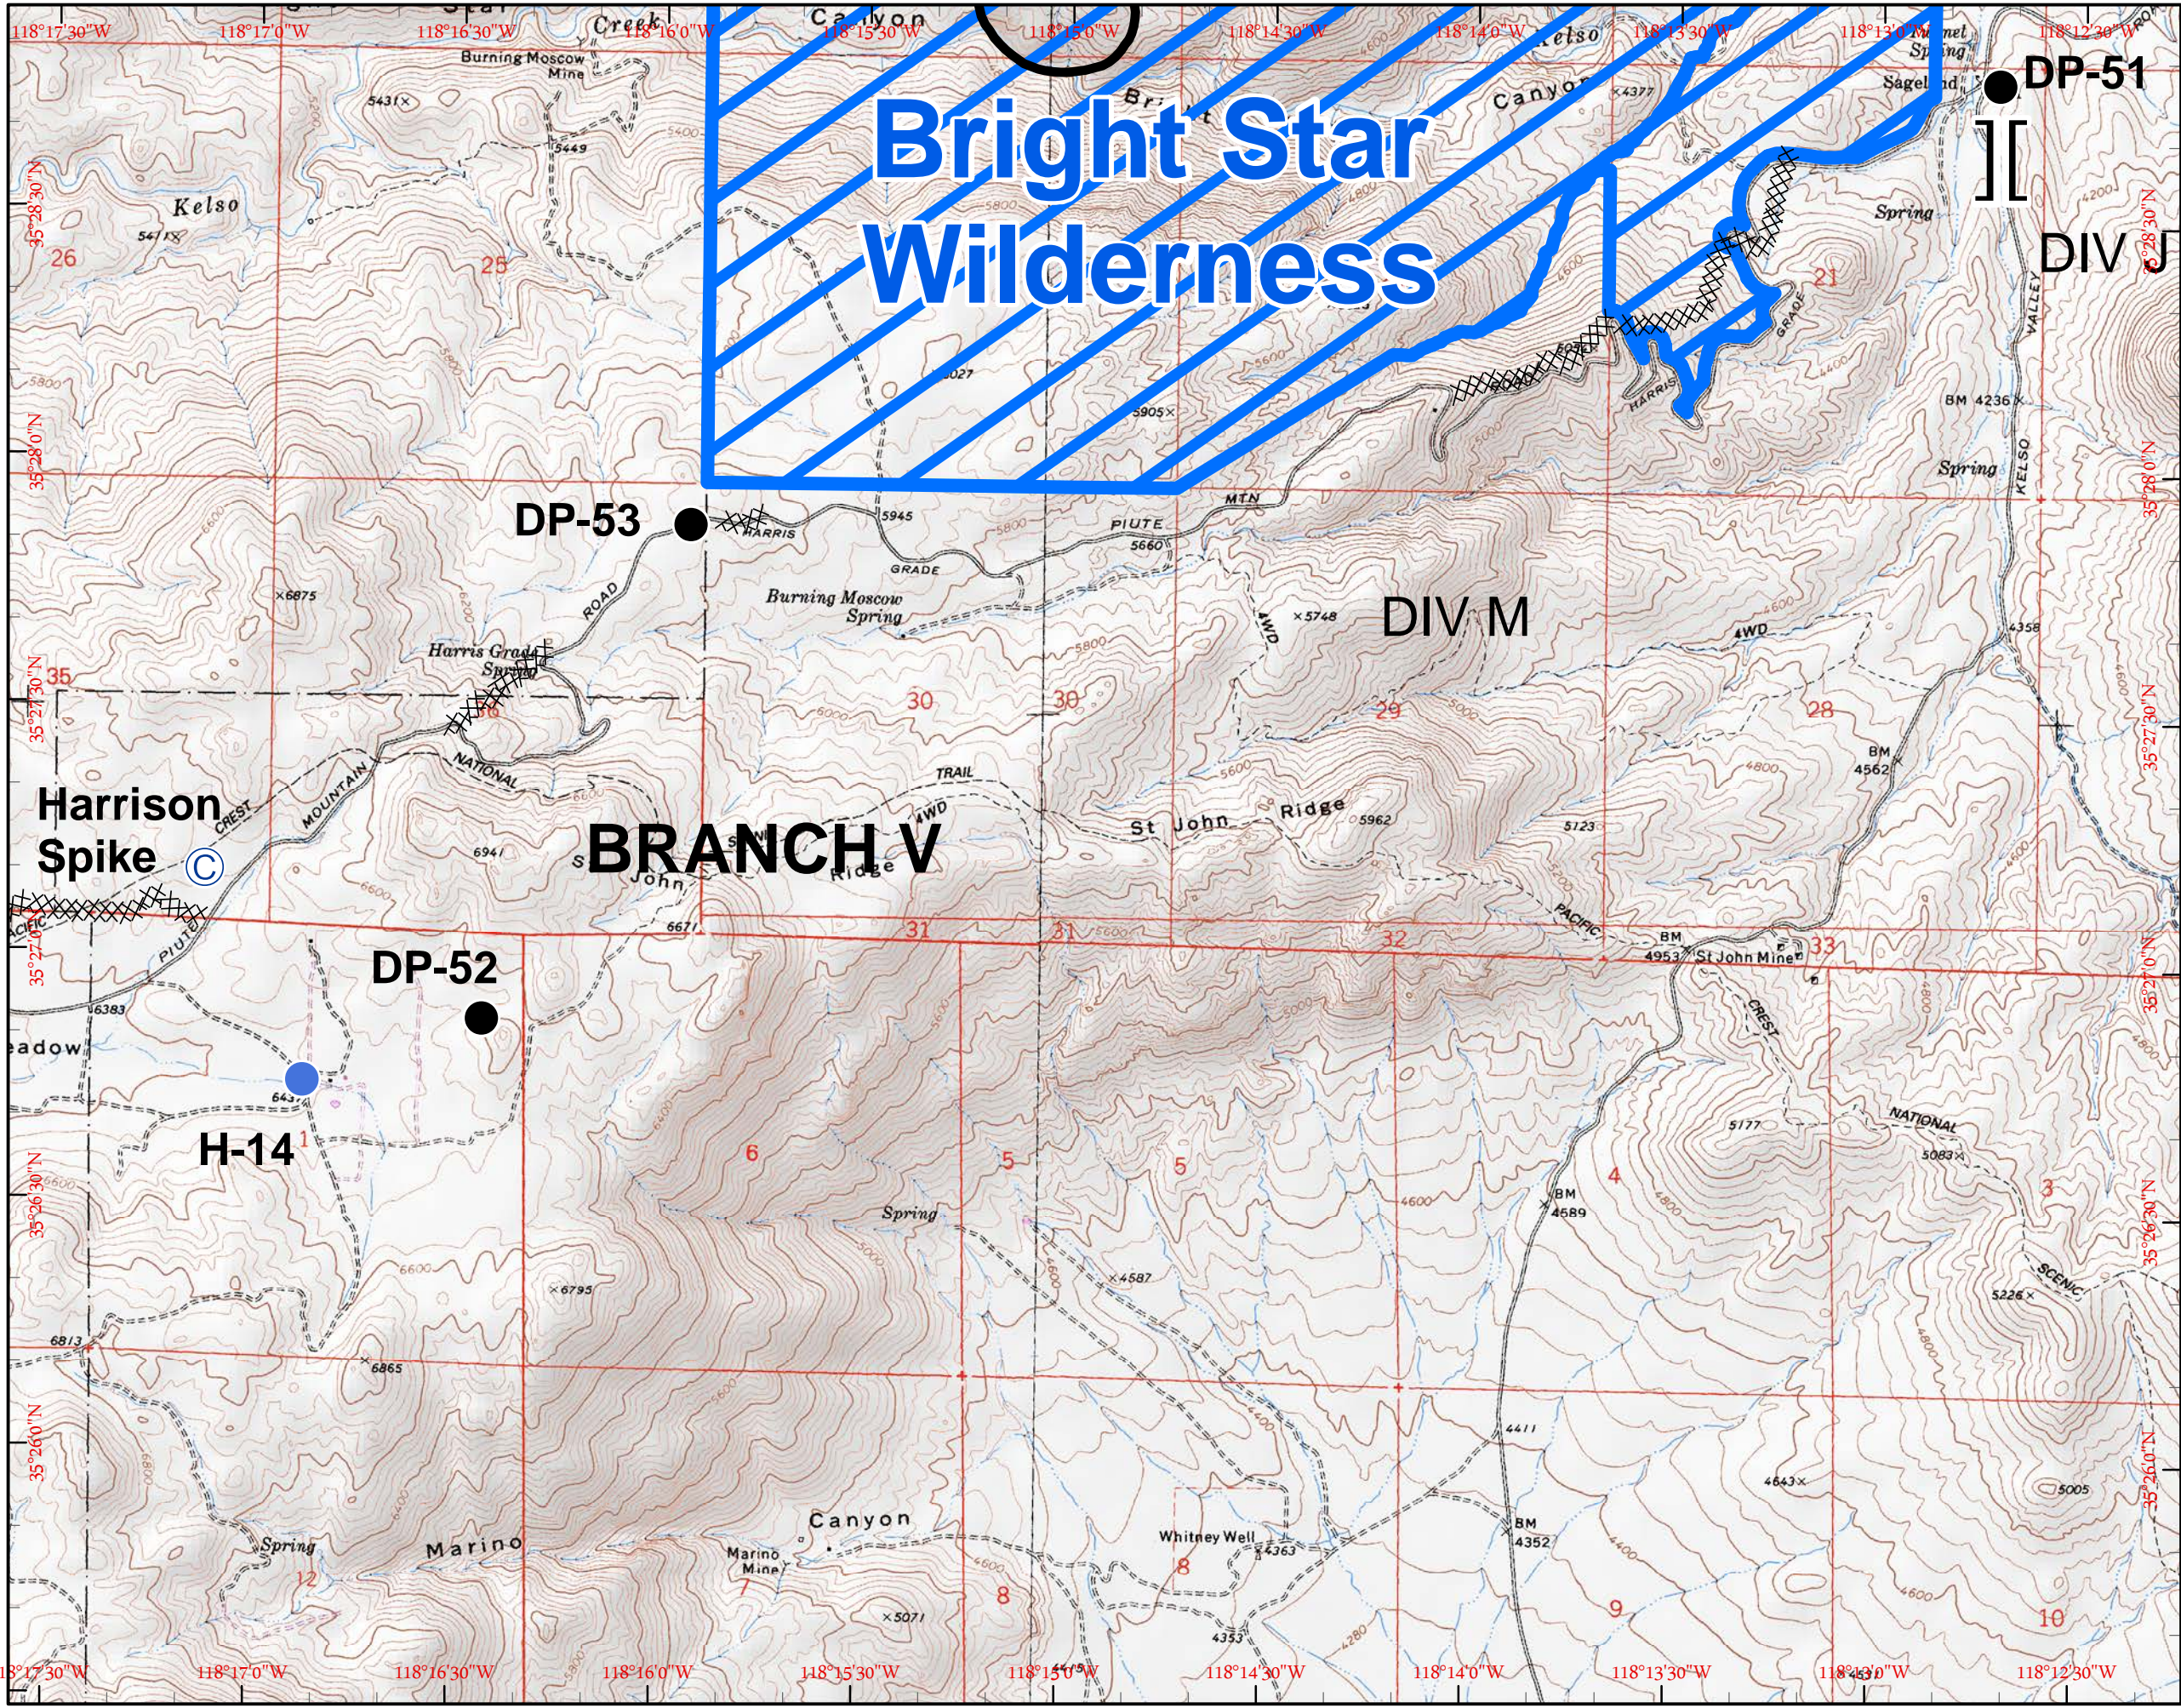

Miles

IAP MAP

Erskine Fire

CA-CND-001415

July 1, 2016

PAGE 15

1	2	3	4	
5	6	7	8	
	9	10	11	12
		13	14	15
	16	17	18	

- Branch Break
- Division Break
- Uncontrolled Fire Edge
- Completed Line
- Completed Dozer Line
- Incident Command Post
- Drop Point
- Spike Camp
- Repeater
- Helibase
- Helispot
- USFS Wilderness
- BLM Wilderness

IAP MAP
Erskine Fire
CA-CND-001415

July 1, 2016

PAGE 16

1	2	3	4
5	6	7	8
	9	10	11
		13	14
		16	17
			18

- Branch Break
- Division Break
- Uncontrolled Fire Edge
- Completed Line
- Completed Dozer Line
- Incident Command Post
- Drop Point
- Spike Camp
- Repeater
- Helibase
- Helispot
- USFS Wilderness
- BLM Wilderness

IAP MAP
Erskine Fire
CA-CND-001415

July 1, 2016

PAGE 17

1	2	3	4
5	6	7	8
	9	10	11
		13	14
		16	17
			18

- Branch Break
- Division Break
- Uncontrolled Fire Edge
- Completed Line
- Completed Dozer Line
- Incident Command Post
- Drop Point
- Spike Camp
- Repeater
- Helibase
- Helispot
- USFS Wilderness
- BLM Wilderness