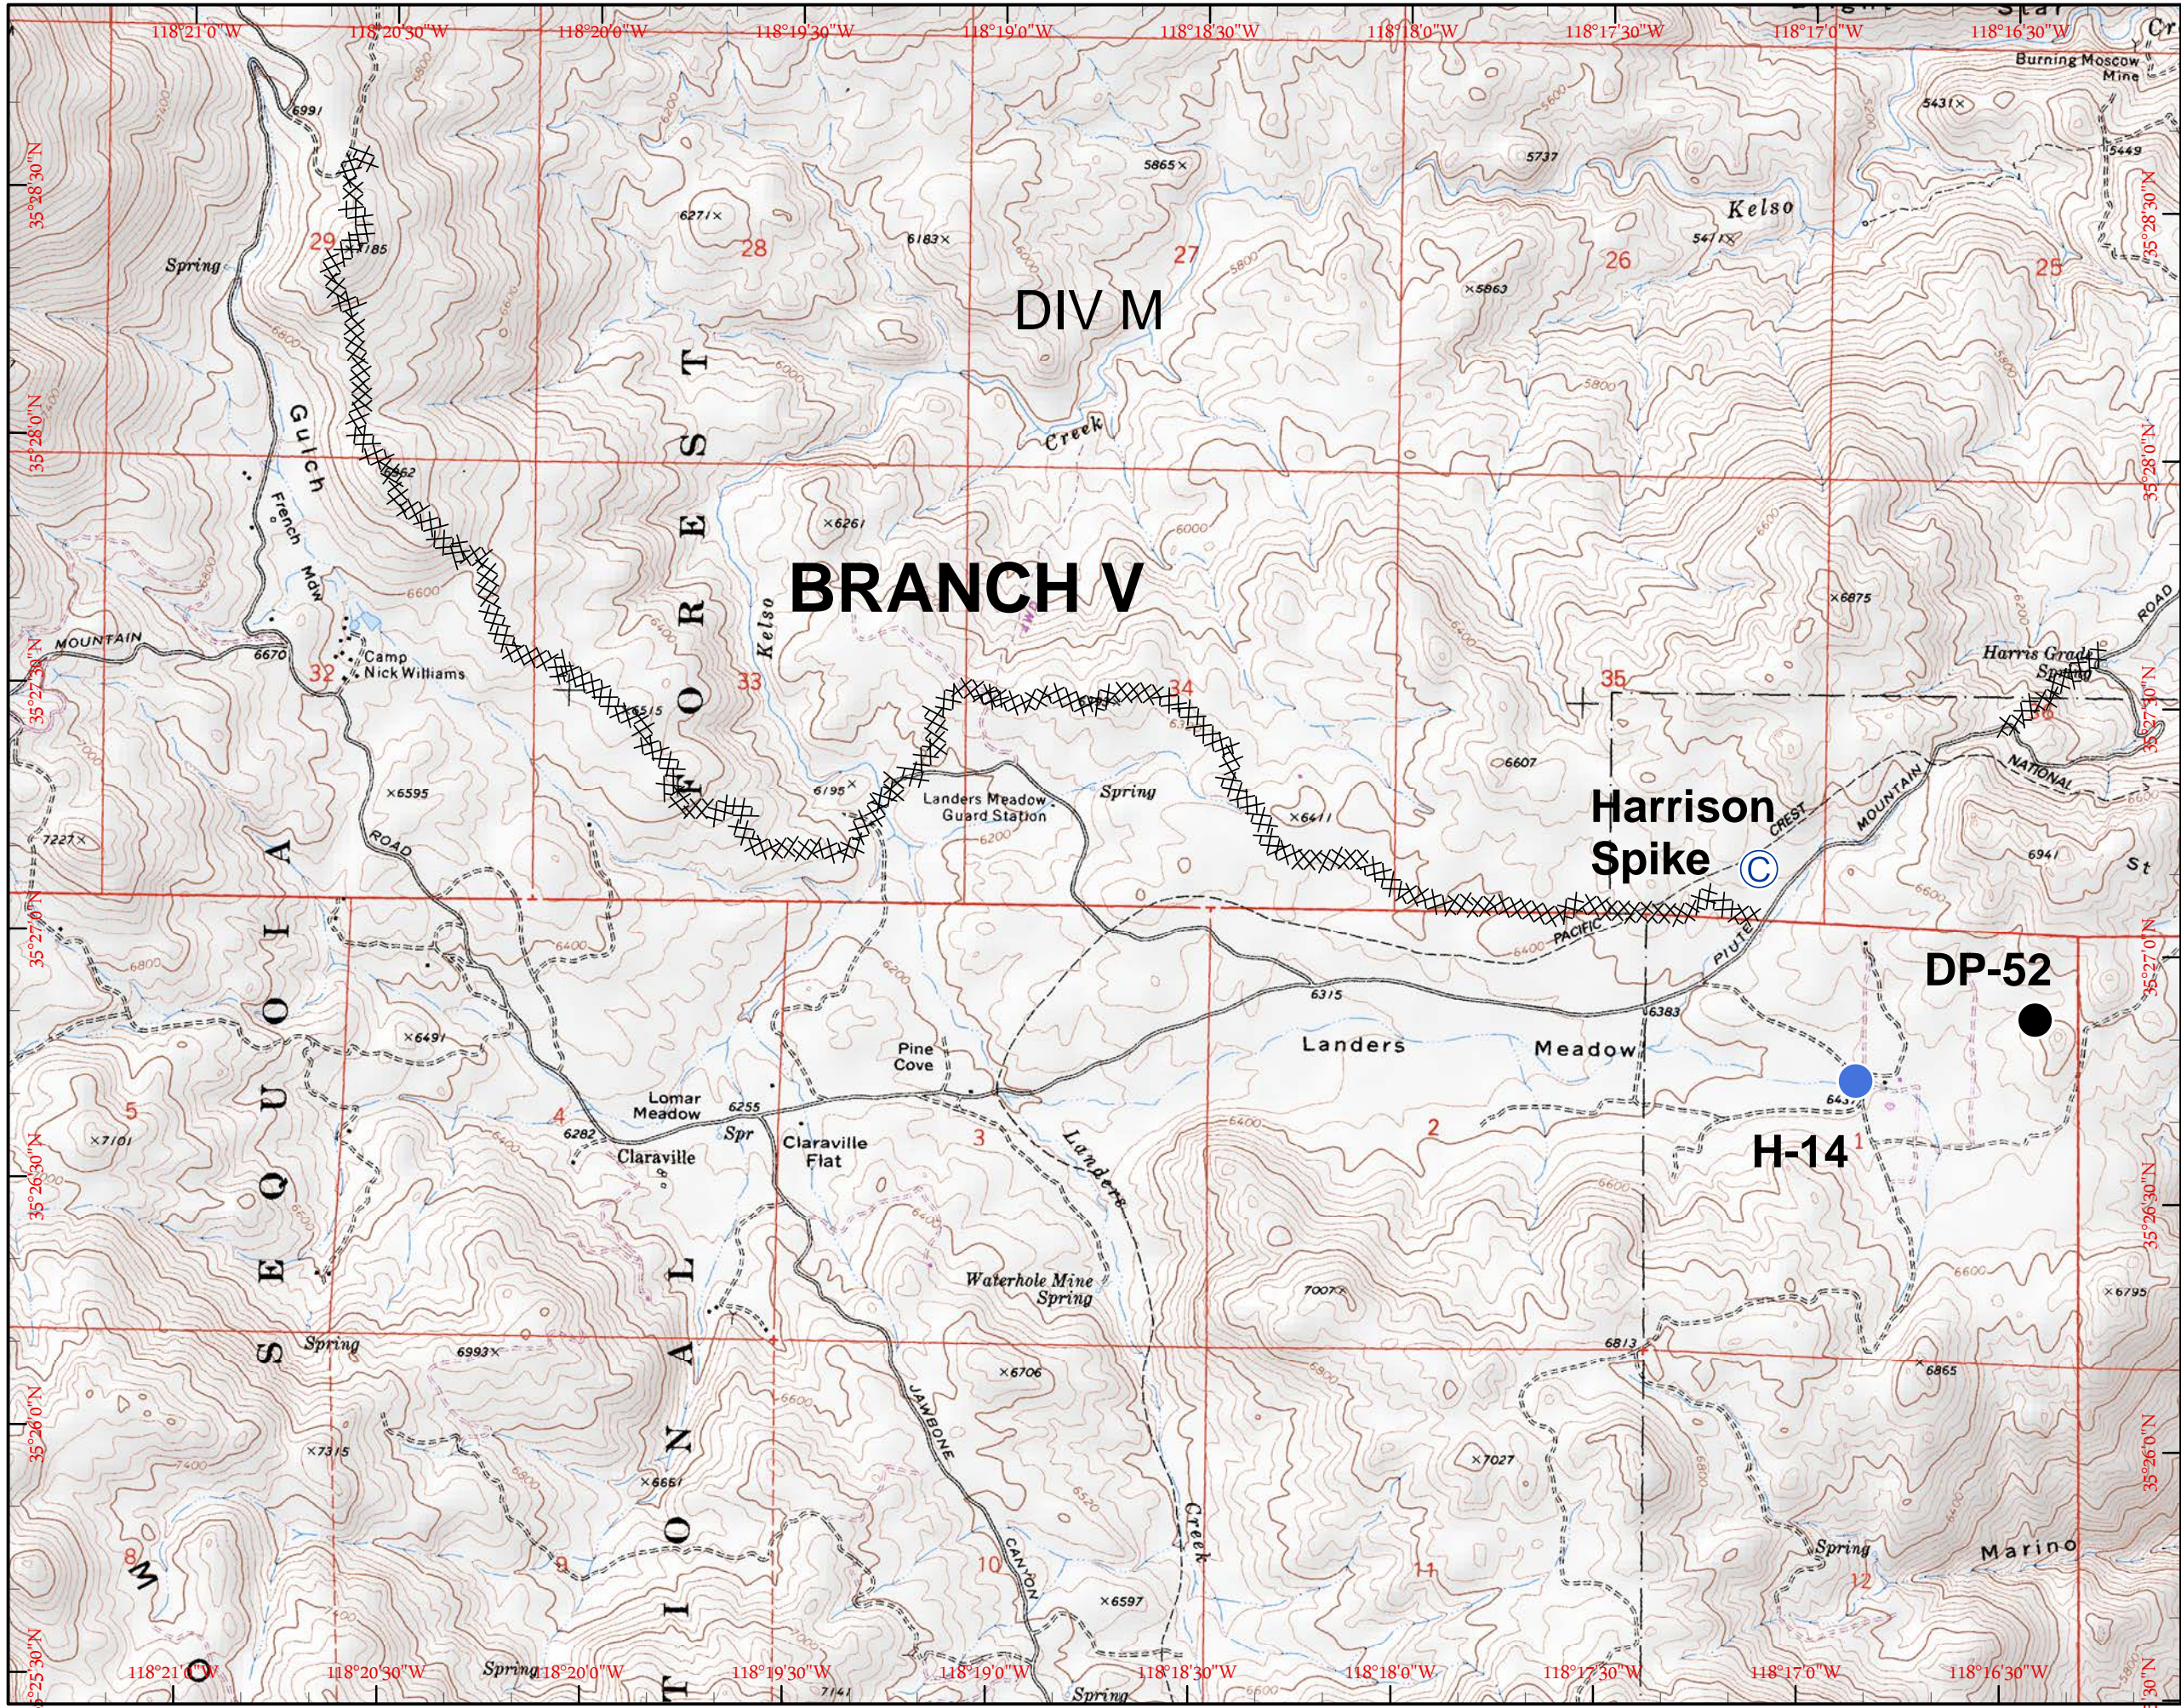

IAP MAP
Erskine Fire
CA-CND-001415

July 1, 2016

PAGE 16

1	2	3	4
5	6	7	8
	9	10	11
		13	14
		16	17
			18

- Branch Break
- Division Break
- Uncontrolled Fire Edge
- Completed Line
- Completed Dozer Line
- Incident Command Post
- Drop Point
- Spike Camp
- Repeater
- Helibase
- Helispot
- USFS Wilderness
- BLM Wilderness