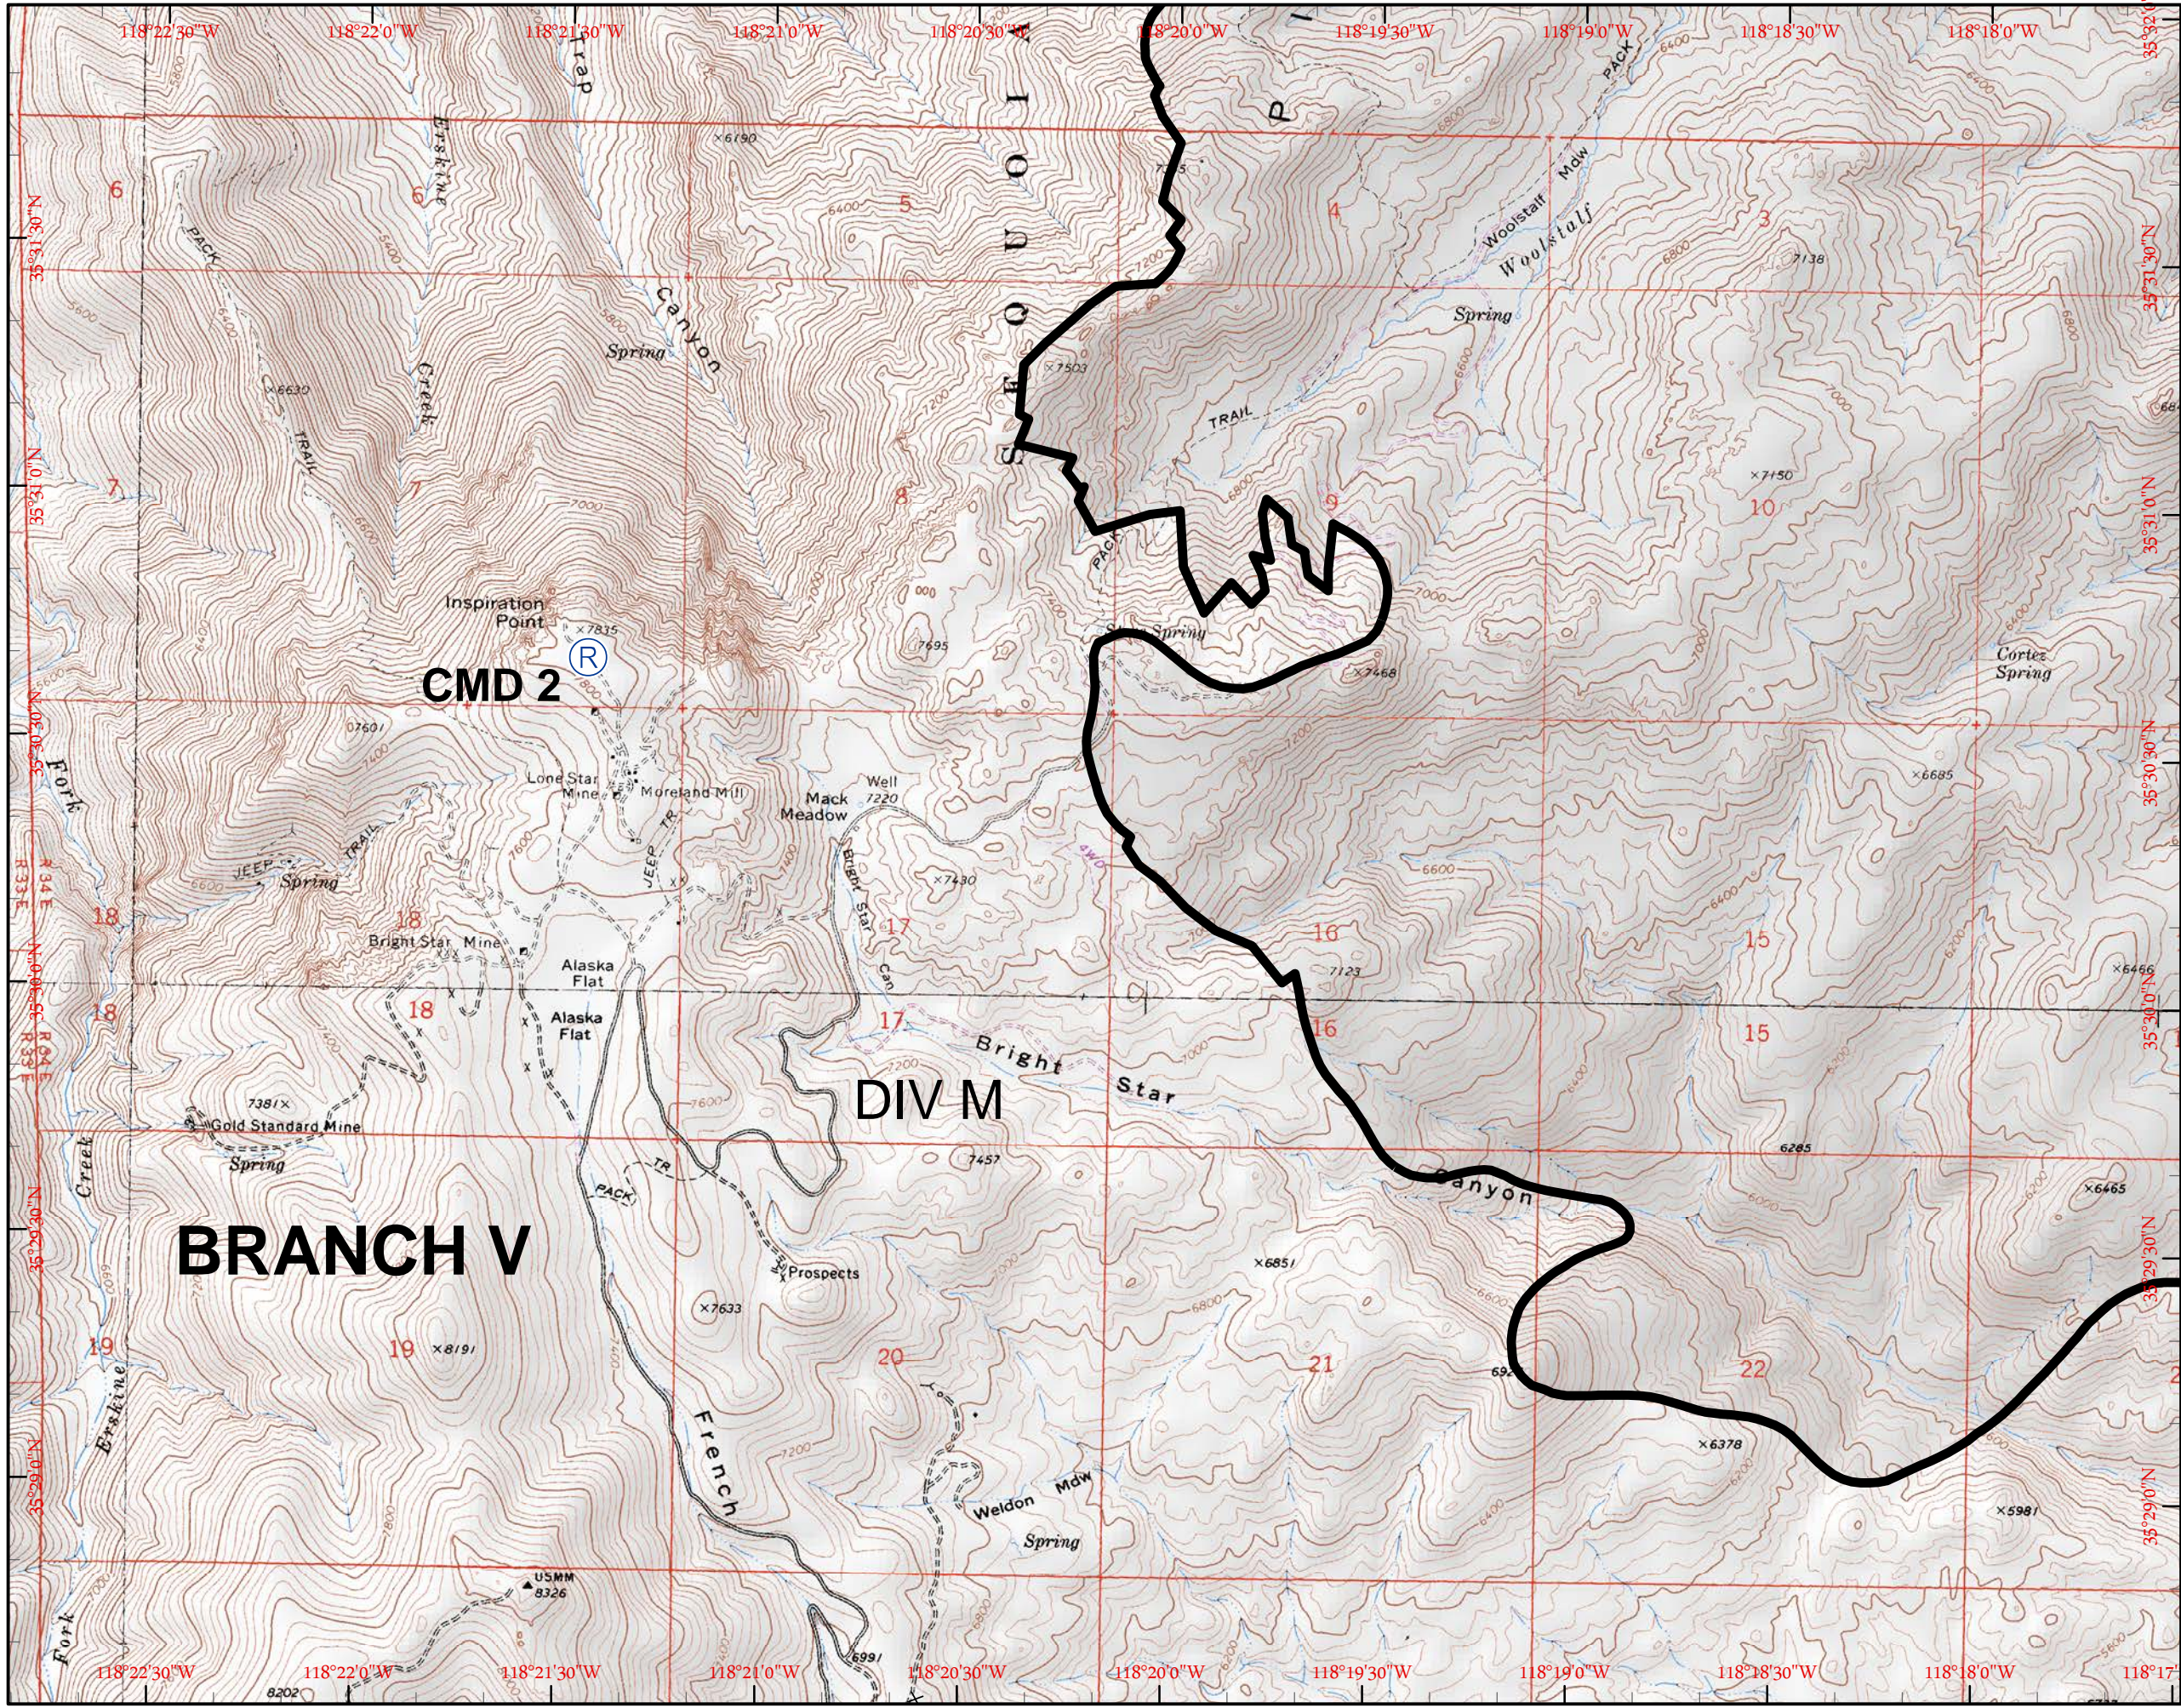

IAP MAP
Erskine Fire
CA-CND-001415

July 1, 2016

PAGE 13

1	2	3	4
5	6	7	8
	9	10	11
		13	14
	16	17	18

- Branch Break
- Division Break
- Uncontrolled Fire Edge
- Completed Line
- Completed Dozer Line
- Incident Command Post
- Drop Point
- Spike Camp
- Repeater
- Helibase
- Helispot
- USFS Wilderness
- BLM Wilderness