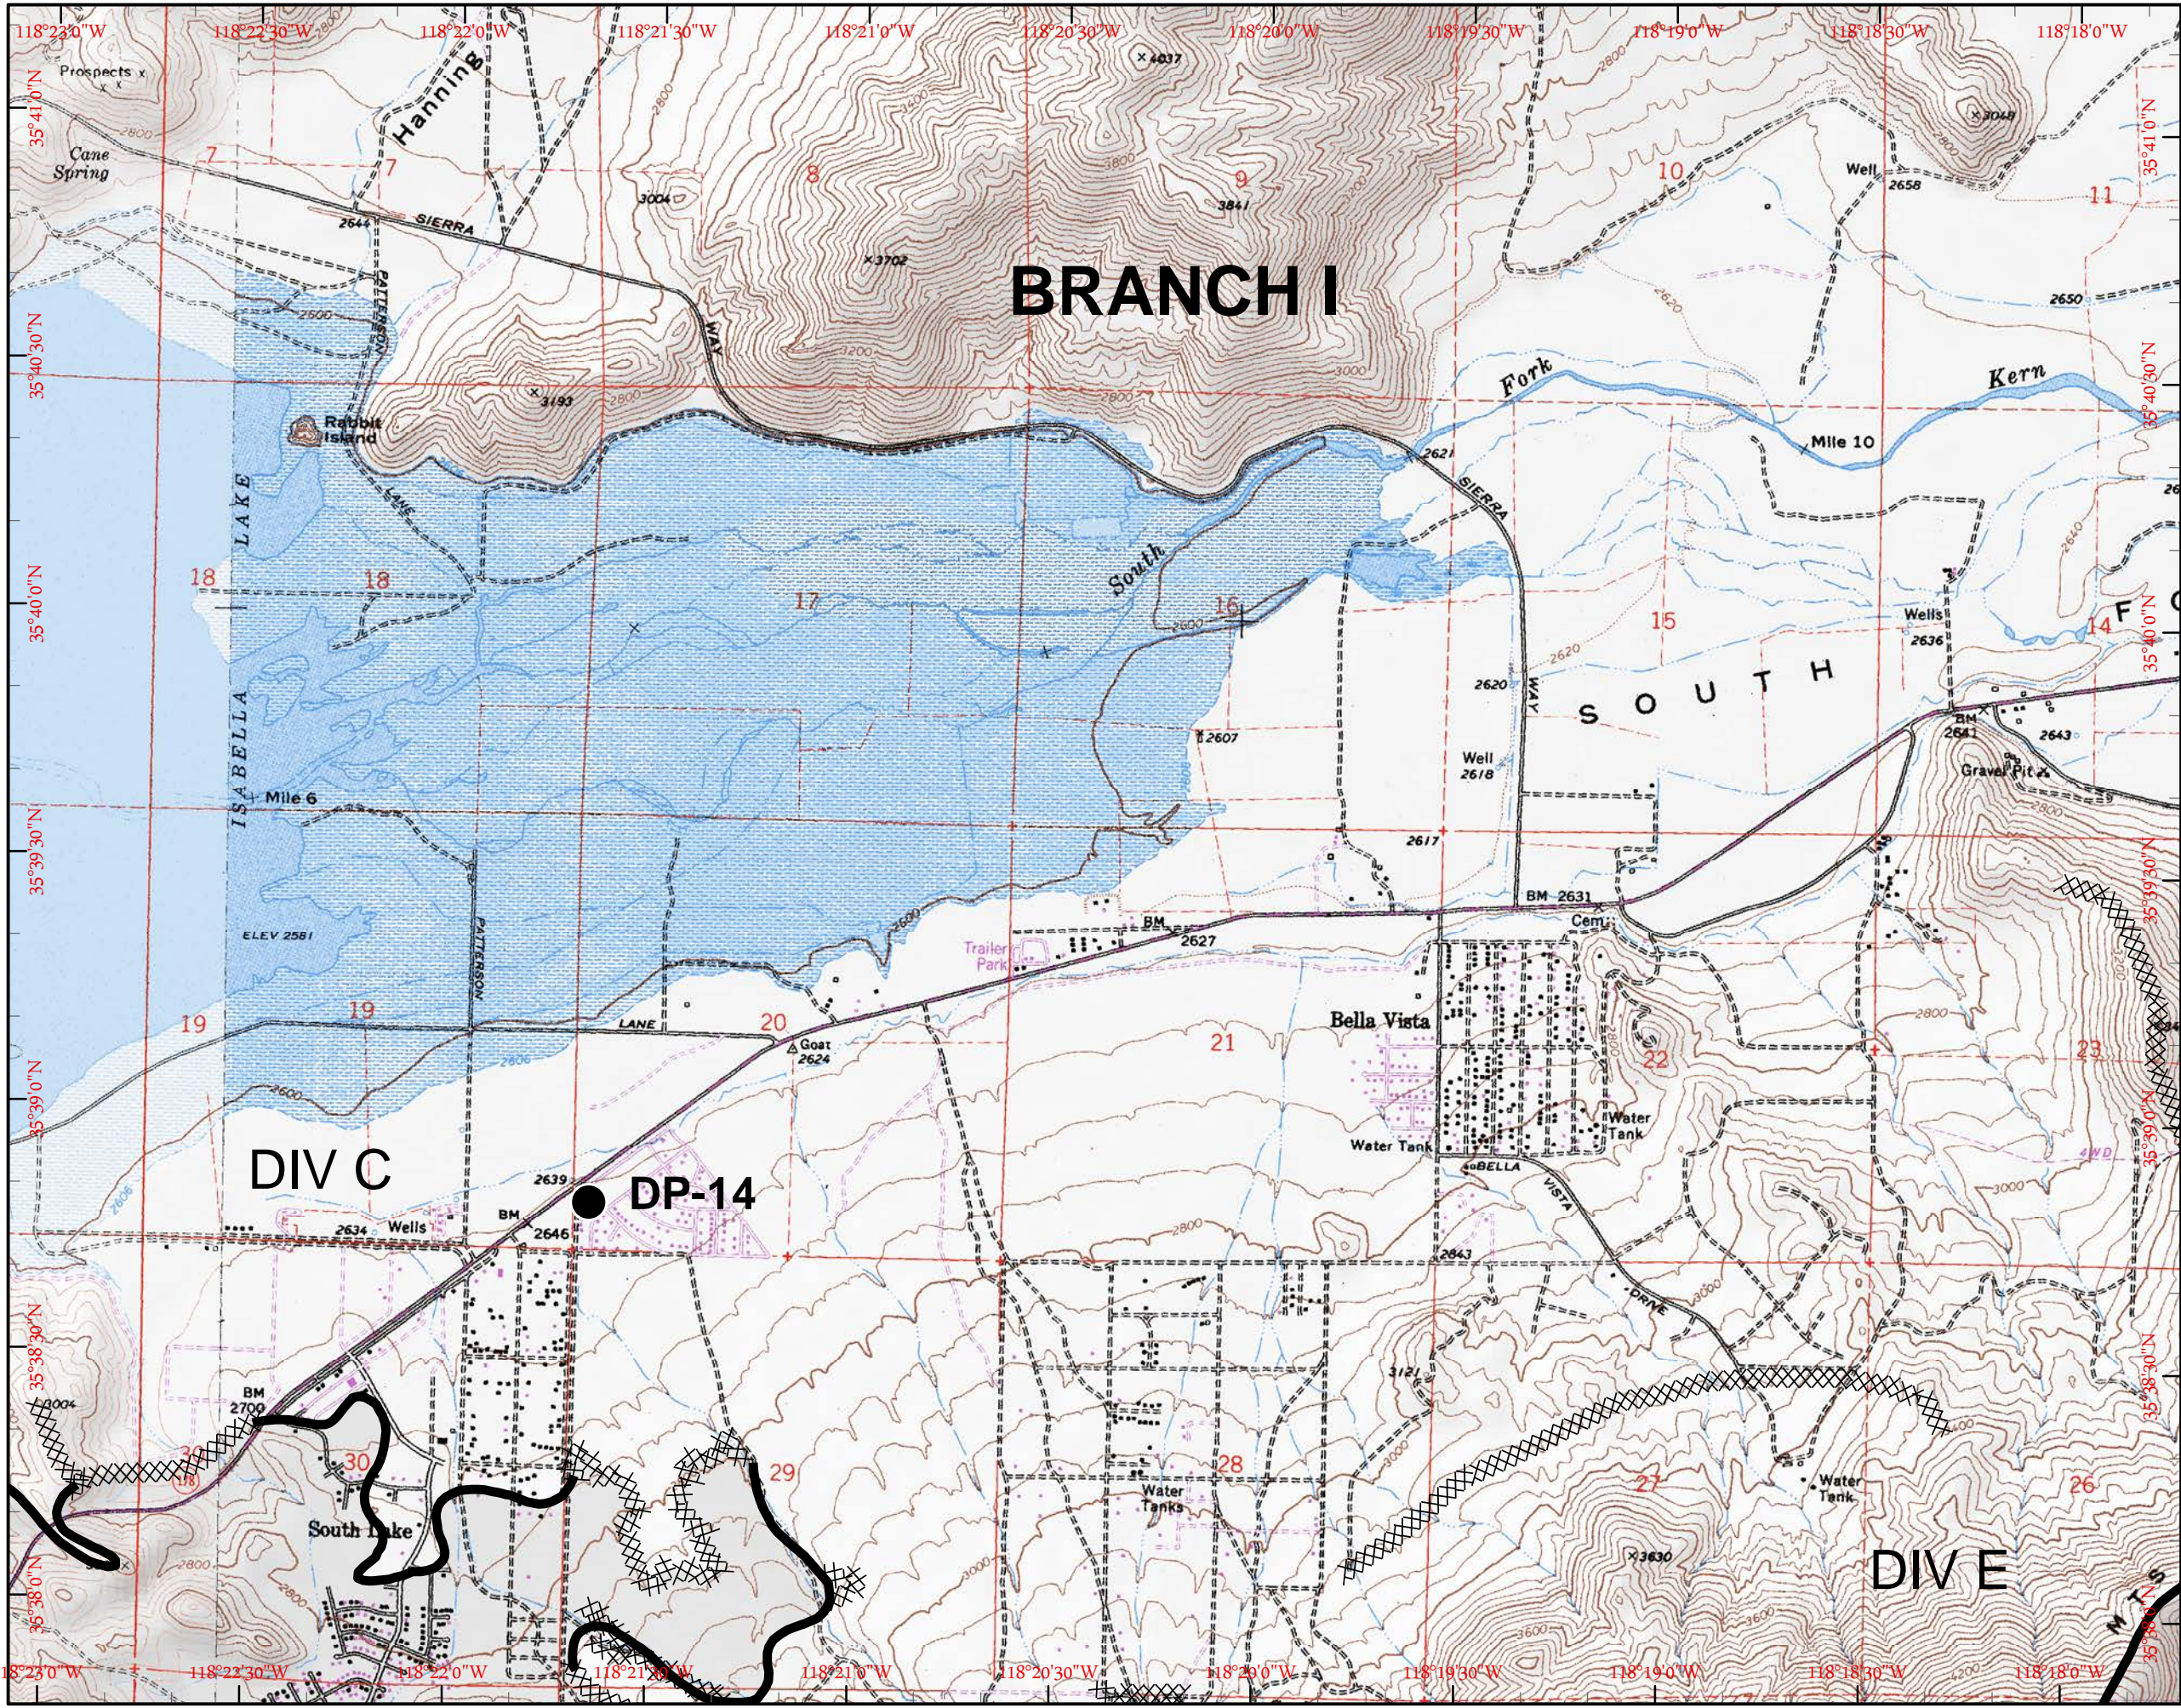

IAP MAP
Erskine Fire
CA-CND-001415

July 1, 2016

PAGE 3

1	2	3	4
5	6	7	8
	9	10	11
		13	14
	16	17	18

- Branch Break
- Division Break
- Uncontrolled Fire Edge
- Completed Line
- Completed Dozer Line
- Incident Command Post
- Drop Point
- Spike Camp
- Repeater
- Helibase
- Helispot
- USFS Wilderness
- BLM Wilderness