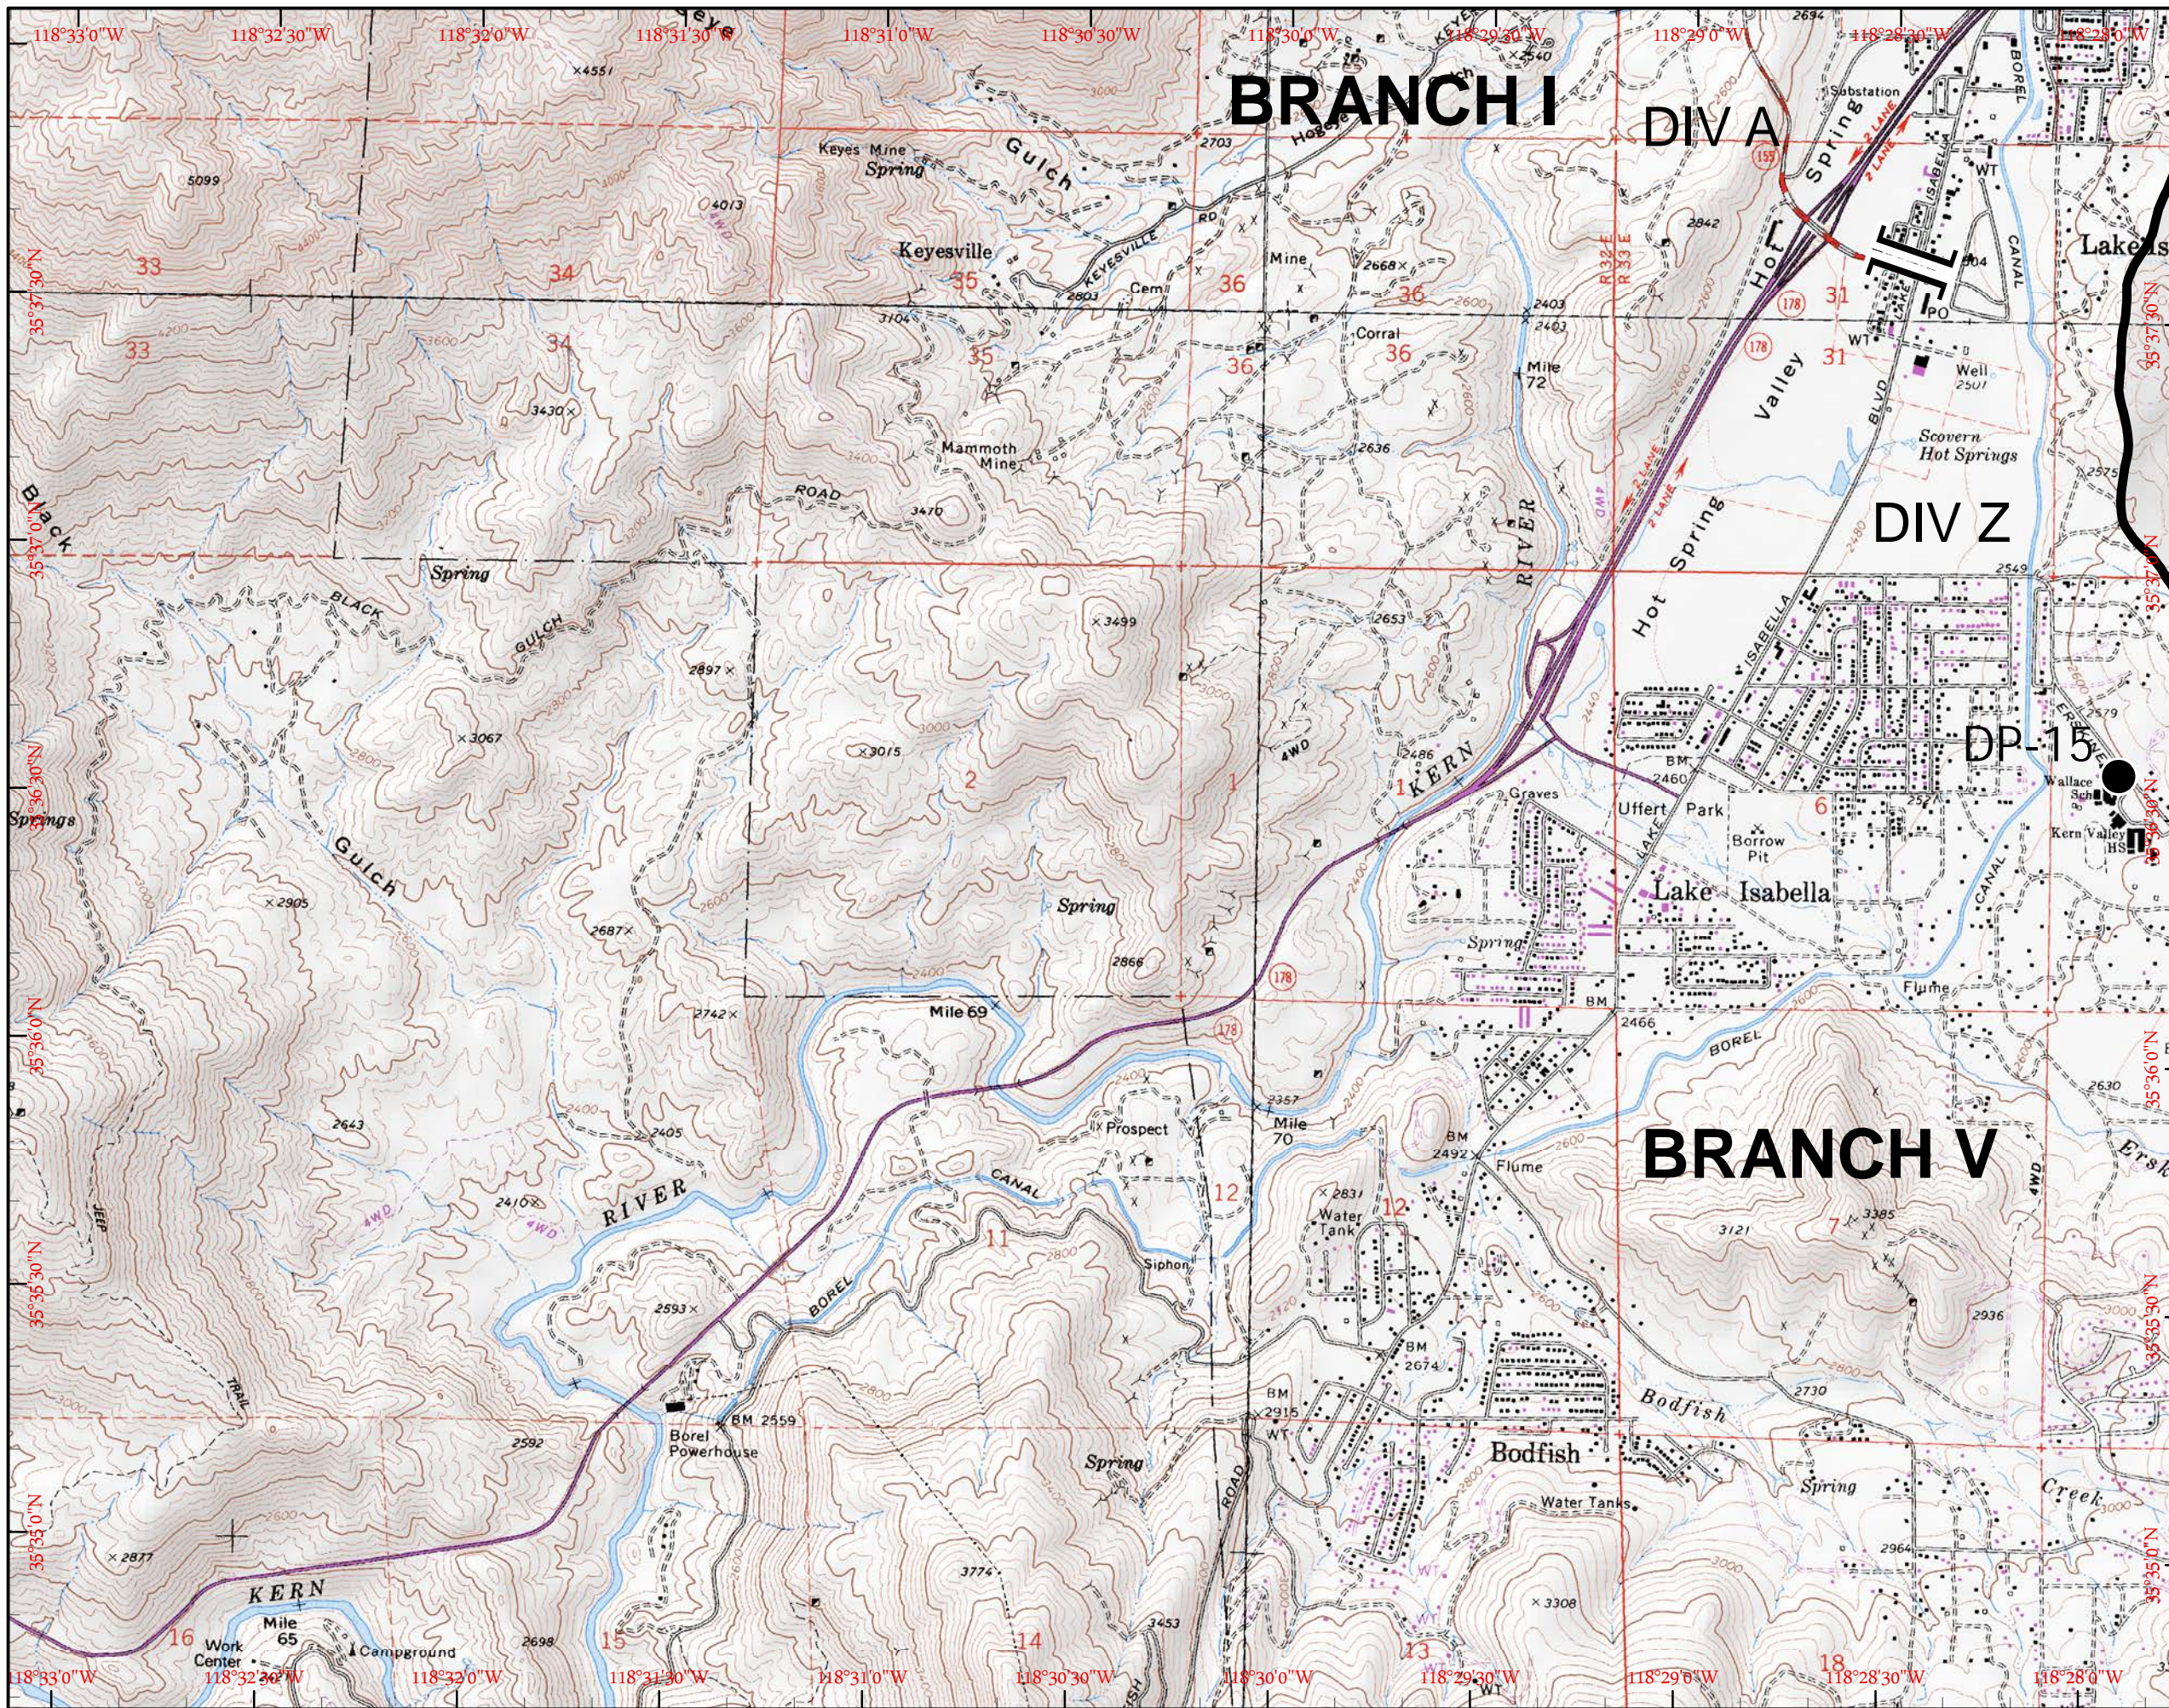

IAP MAP
Erskine Fire
CA-CND-001415

July 1, 2016

PAGE 4

1	2	3	4	
5	6	7	8	
	9	10	11	12
		13	14	15
		16	17	18

- Branch Break
- Division Break
- Uncontrolled Fire Edge
- Completed Line
- Completed Dozer Line
- Incident Command Post
- Drop Point
- Spike Camp
- Repeater
- Helibase
- Helispot
- USFS Wilderness
- BLM Wilderness

IAP MAP
Erskine Fire
CA-CND-001415

July 1, 2016

PAGE 5

1	2	3	4
5	6	7	8
9	10	11	12
	13	14	15
	16	17	18

-  Branch Break
-  Division Break
-  Uncontrolled Fire Edge
-  Completed Line
-  Completed Dozer Line
-  Incident Command Post
-  Drop Point
-  Spike Camp
-  Repeater
-  Helibase
-  Helispot
-  USFS Wilderness
-  BLM Wilderness

Miles

IAP MAP
Erskine Fire
CA-CND-001415

July 1, 2016

PAGE 6

1	2	3	4
5	6	7	8
	9	10	11
		13	14
	16	17	18

-  Branch Break
-  Division Break
-  Uncontrolled Fire Edge
-  Completed Line
-  Completed Dozer Line
-  Incident Command Post
-  Drop Point
-  Spike Camp
-  Repeater
-  Helibase
-  Helispot
-  USFS Wilderness
-  BLM Wilderness