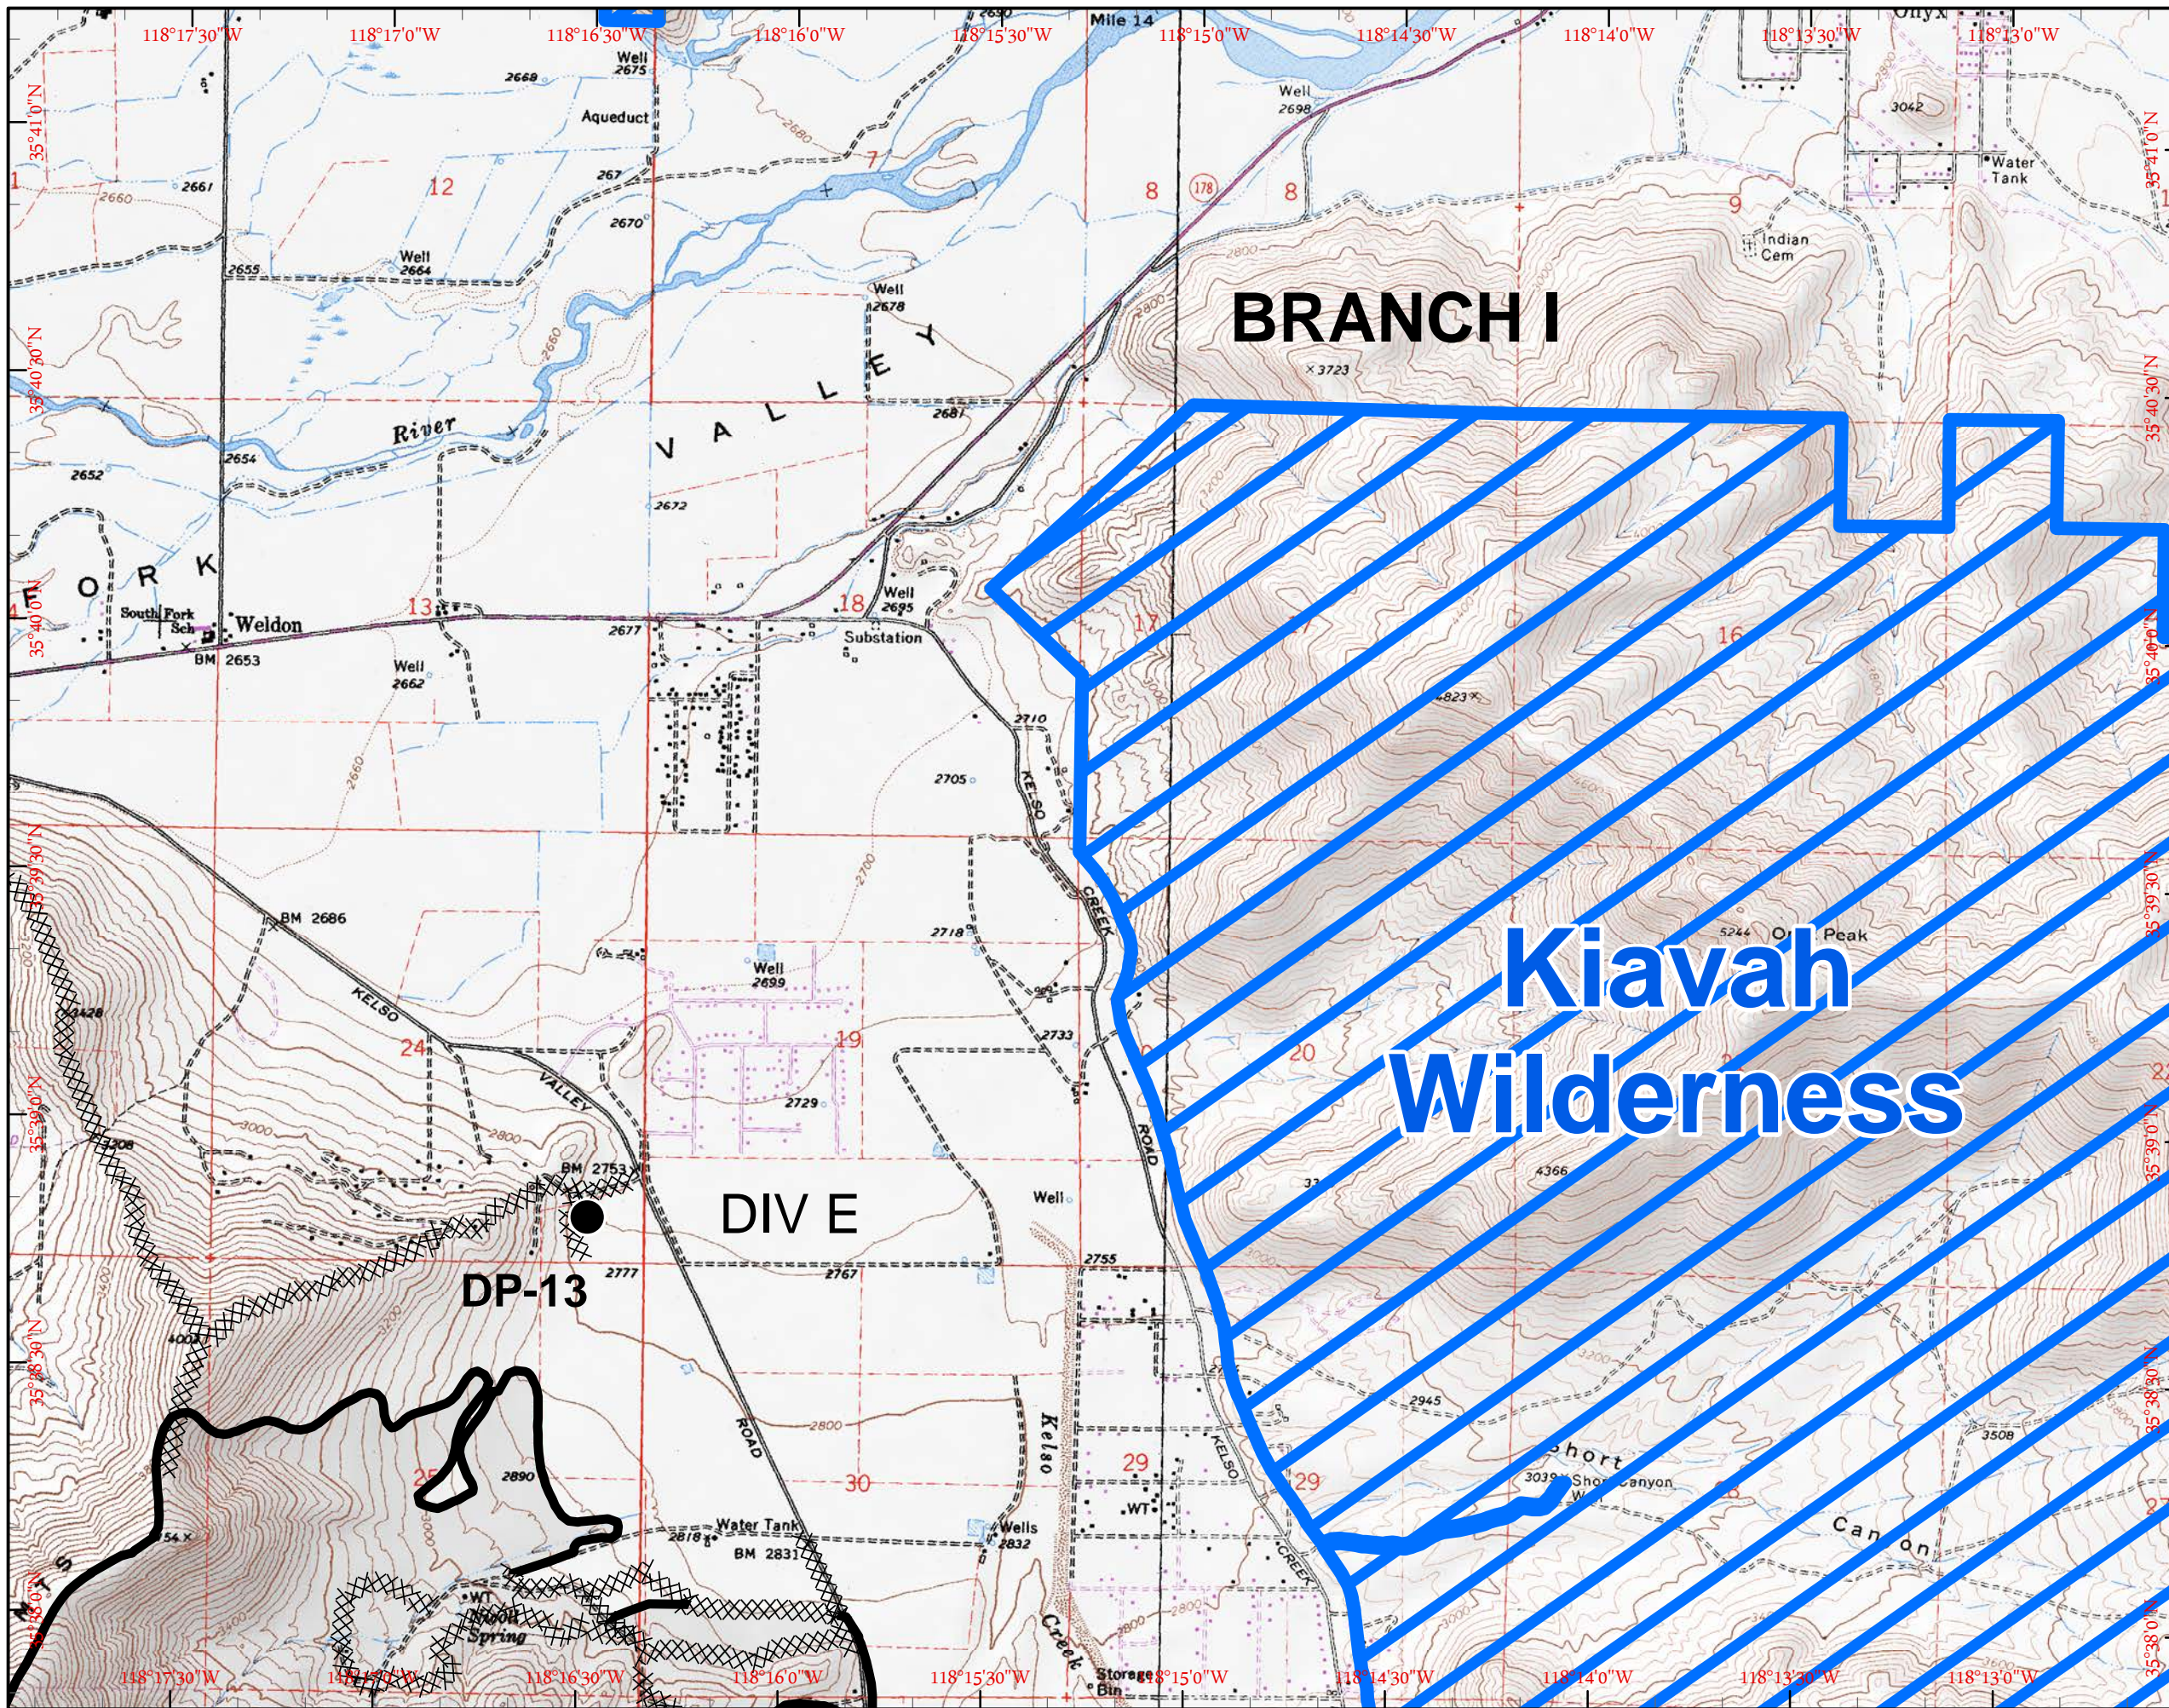

IAP MAP
Erskine Fire
CA-CND-001415

July 1, 2016

PAGE 2

1	2	3	4
5	6	7	8
	9	10	11
		13	14
		16	17
			18

- Branch Break
- Division Break
- Uncontrolled Fire Edge
- Completed Line
- Completed Dozer Line
- Incident Command Post
- Drop Point
- Spike Camp
- Repeater
- Helibase
- Helispot
- USFS Wilderness
- BLM Wilderness

NAD83 UTM 11N
 Created on Thursday Jun 30, 2016

IAP MAP
Erskine Fire
CA-CND-001415

July 1, 2016

PAGE 3

1	2	3	4
5	6	7	8
	9	10	11
		13	14
	16	17	18

-  Branch Break
-  Division Break
-  Uncontrolled Fire Edge
-  Completed Line
-  Completed Dozer Line
-  Incident Command Post
-  Drop Point
-  Spike Camp
-  Repeater
-  Helibase
-  Helispot
-  USFS Wilderness
-  BLM Wilderness

IAP MAP
Erskine Fire
CA-CND-001415

July 1, 2016

PAGE 4

1	2	3	4	
5	6	7	8	
	9	10	11	12
		13	14	15
		16	17	18

- Branch Break
- Division Break
- Uncontrolled Fire Edge
- Completed Line
- Completed Dozer Line
- Incident Command Post
- Drop Point
- Spike Camp
- Repeater
- Helibase
- Helispot
- USFS Wilderness
- BLM Wilderness