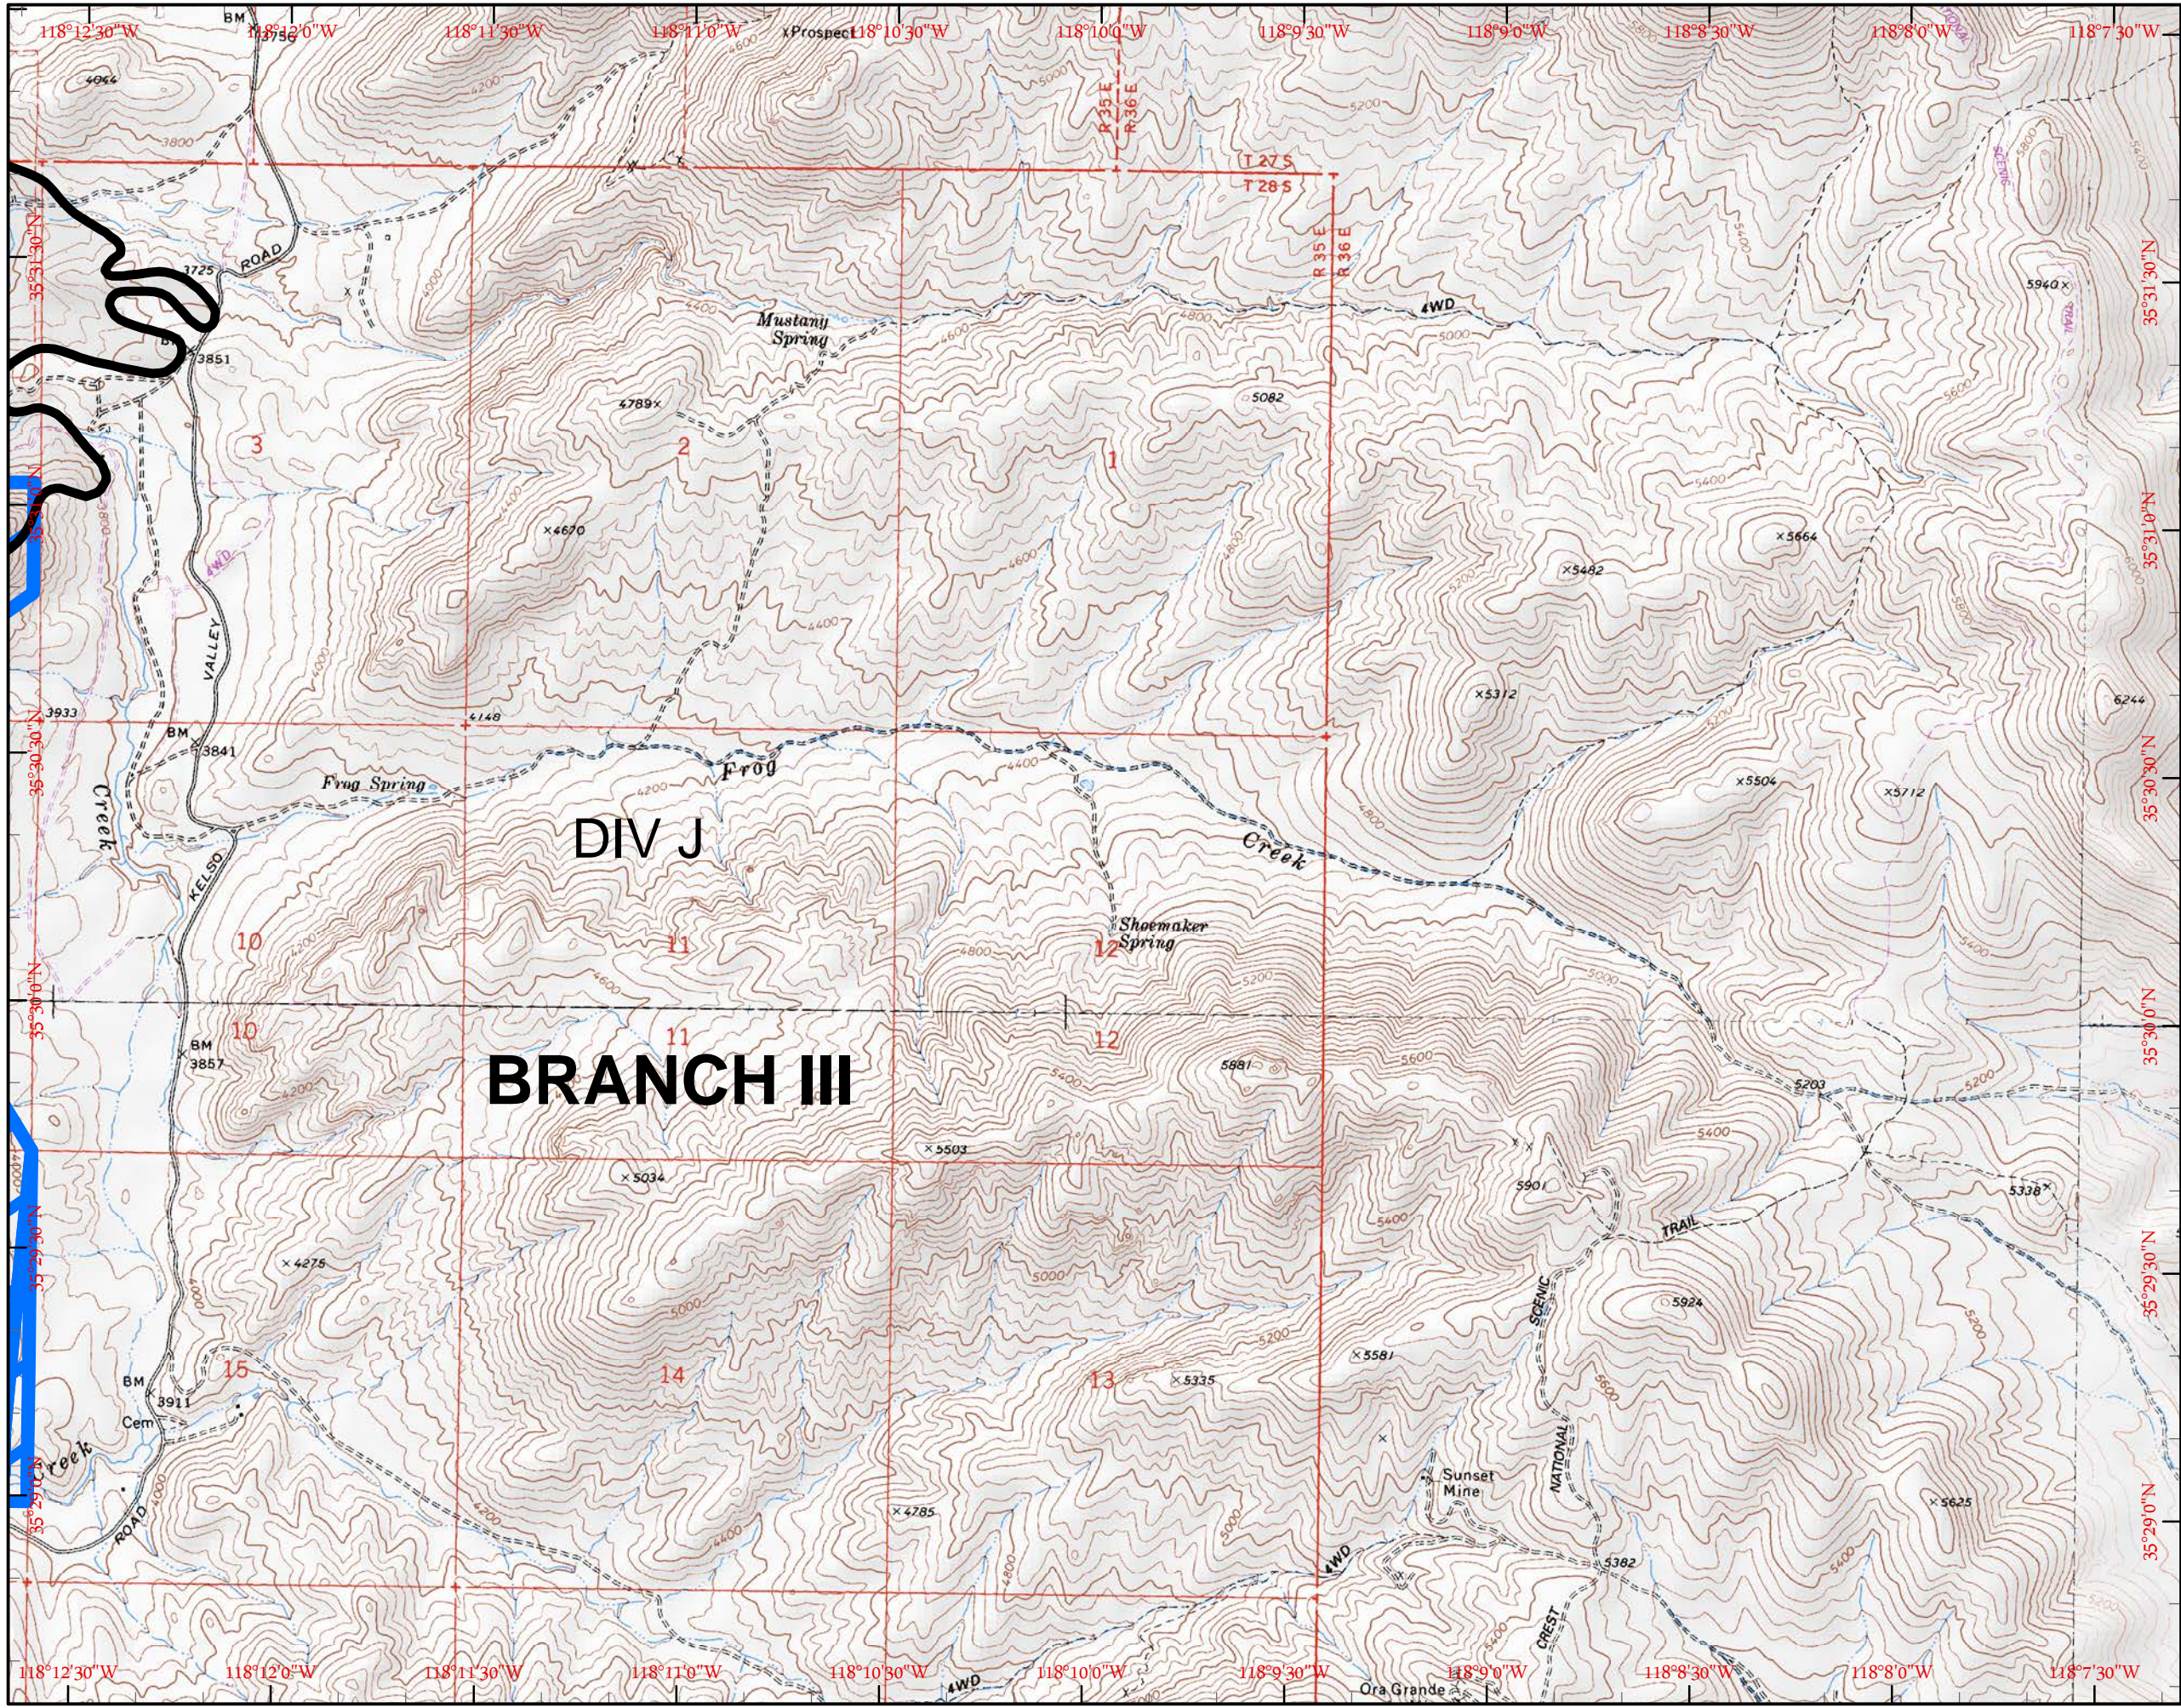

IAP MAP
Erskine Fire
CA-CND-001415

July 1, 2016

PAGE 14

1	2	3	4
5	6	7	8
	9	10	11
		13	14
	16	17	18

- Branch Break
- Division Break
- Uncontrolled Fire Edge
- Completed Line
- Completed Dozer Line
- Incident Command Post
- Drop Point
- Spike Camp
- Repeater
- Helibase
- Helispot
- USFS Wilderness
- BLM Wilderness

Miles

IAP MAP

Erskine Fire

CA-CND-001415

July 1, 2016

PAGE 15

1	2	3	4	
5	6	7	8	
	9	10	11	12
		13	14	15
	16	17	18	

- Branch Break
- Division Break
- Uncontrolled Fire Edge
- Completed Line
- Completed Dozer Line
- Incident Command Post
- Drop Point
- Spike Camp
- Repeater
- Helibase
- Helispot
- USFS Wilderness
- BLM Wilderness