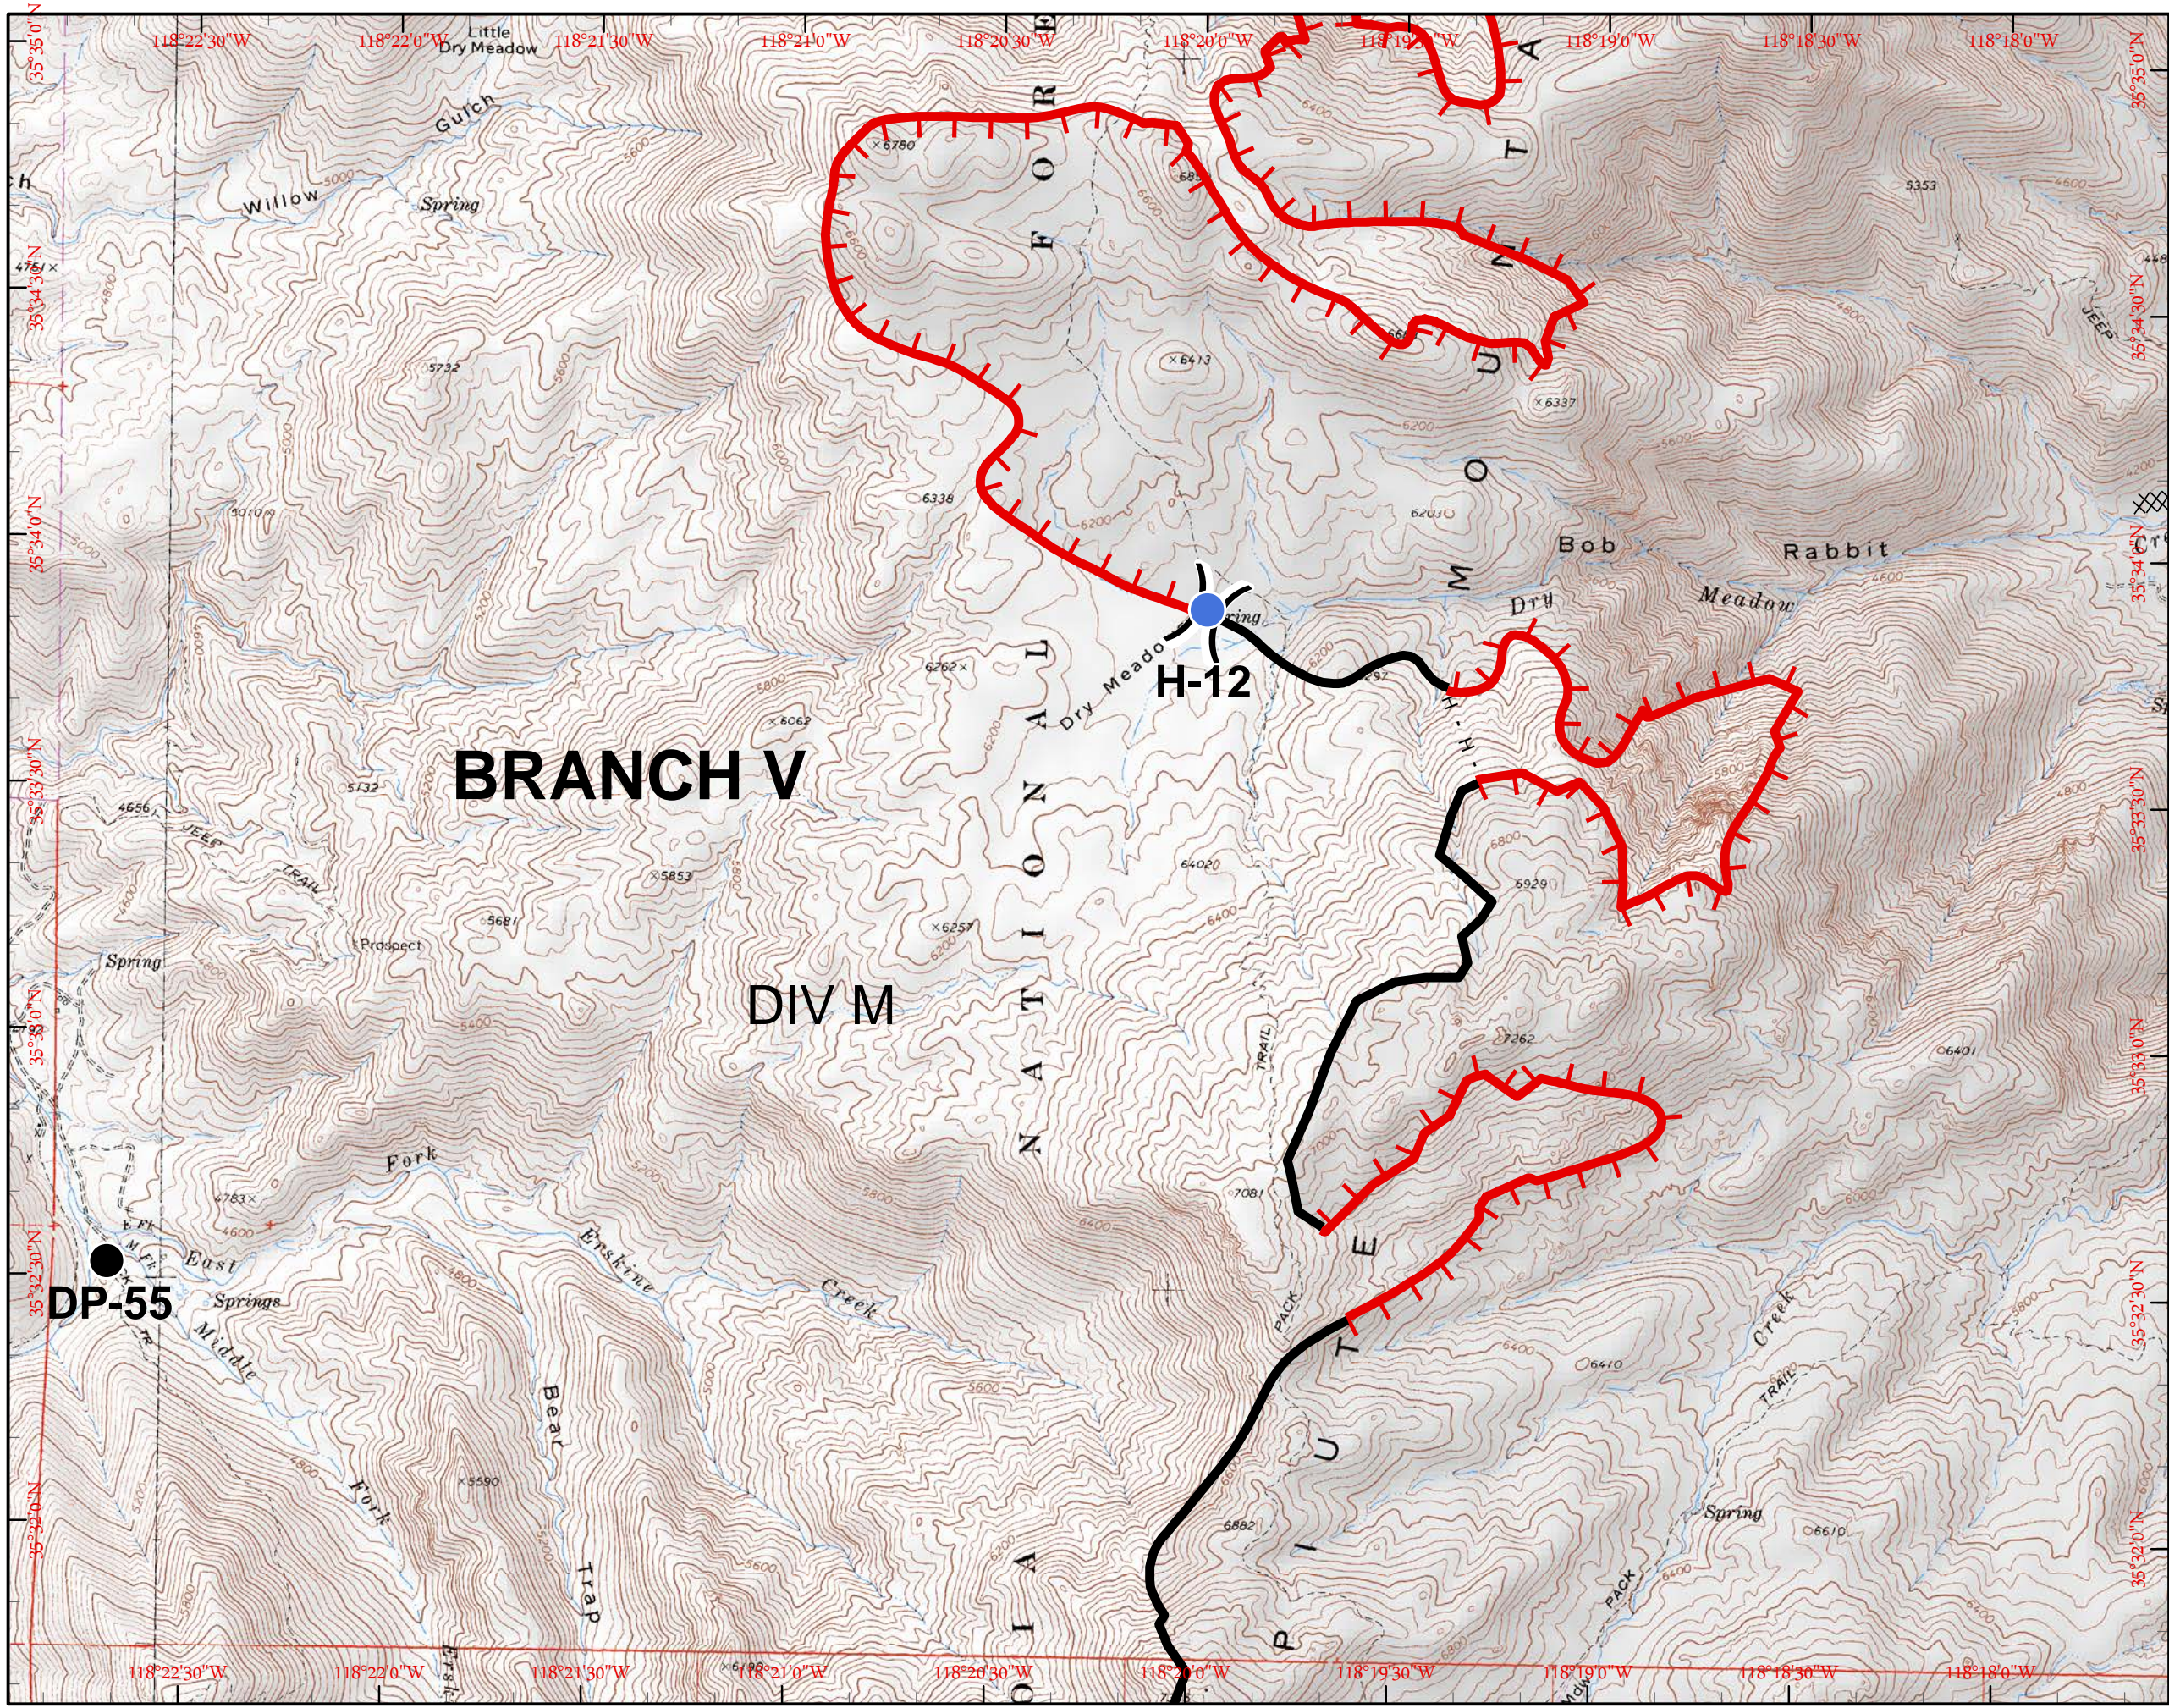

IAP MAP
Erskine Fire
CA-CND-001415

July 1, 2016

PAGE 10

1	2	3	4
5	6	7	8
	9	10	11
		13	14
		16	17
			18

- Branch Break
- Division Break
- Uncontrolled Fire Edge
- Completed Line
- Completed Dozer Line
- Incident Command Post
- Drop Point
- Spike Camp
- Repeater
- Helibase
- Helispot
- USFS Wilderness
- BLM Wilderness