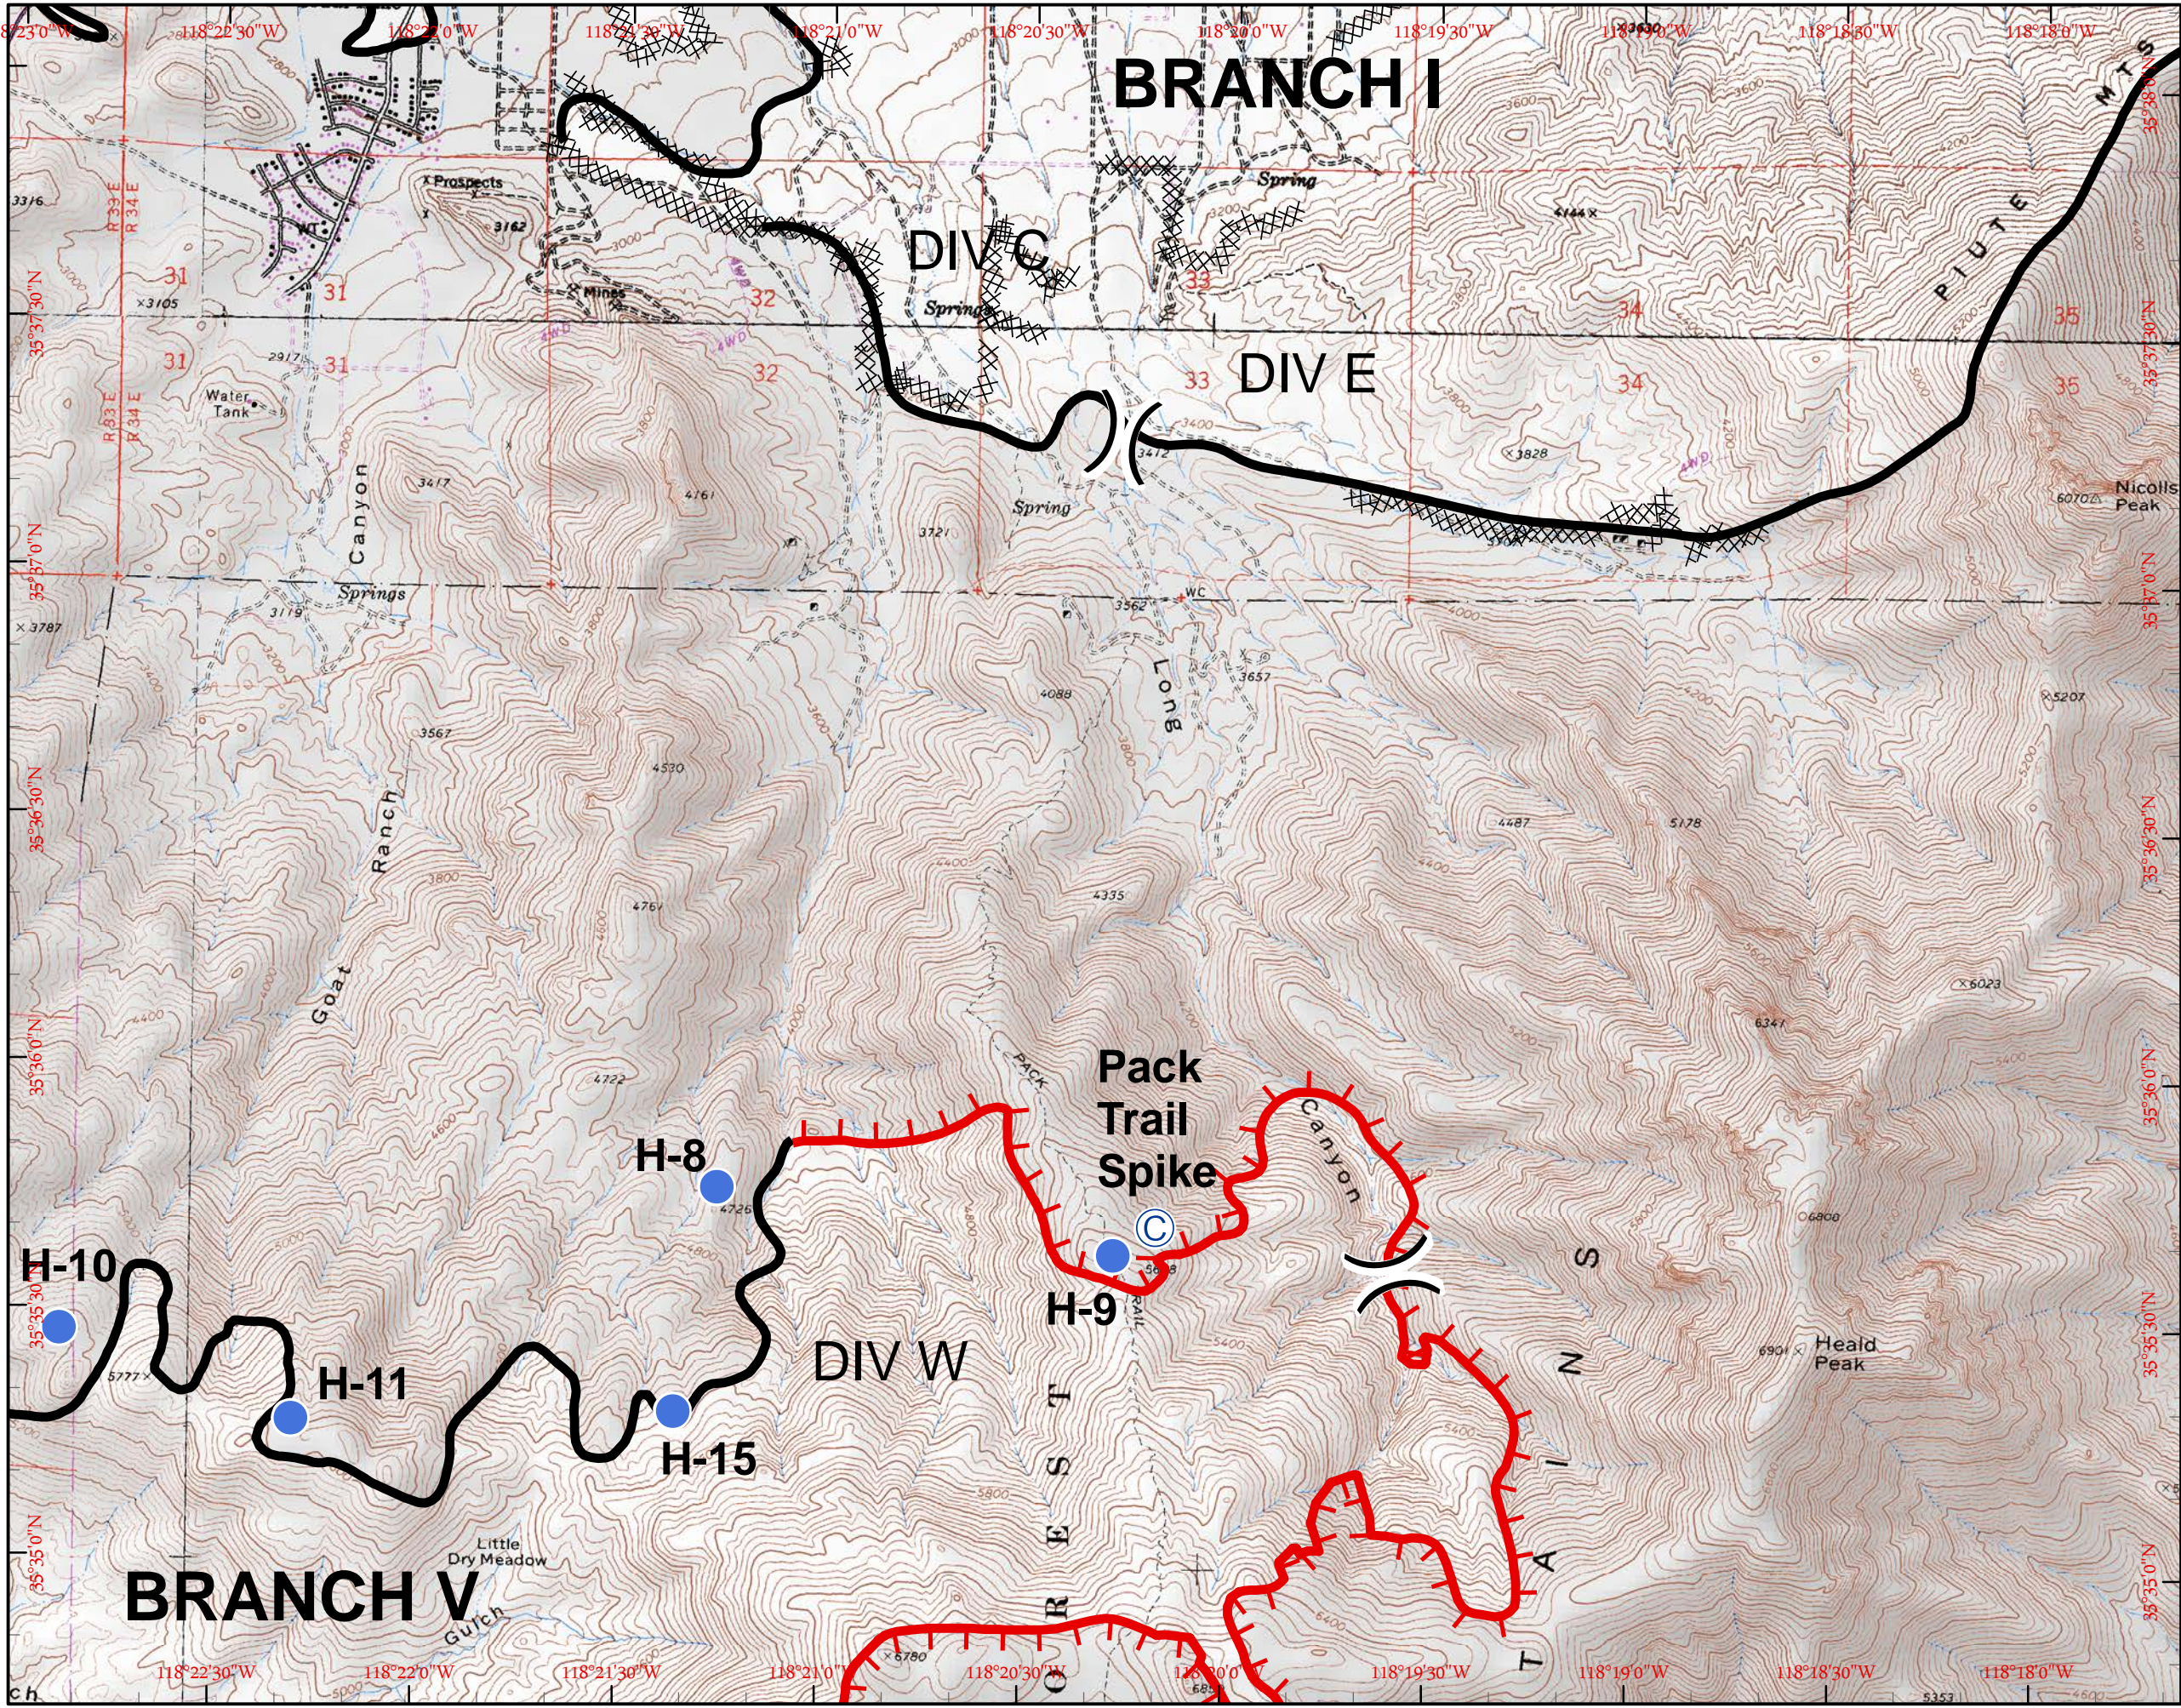

IAP MAP
Erskine Fire
CA-CND-001415

July 1, 2016

PAGE 7

1	2	3	4
5	6	7	8
	9	10	11
		13	14
		16	17
			18

- Branch Break
- Division Break
- Uncontrolled Fire Edge
- Completed Line
- Completed Dozer Line
- Incident Command Post
- Drop Point
- Spike Camp
- Repeater
- Helibase
- Helispot
- USFS Wilderness
- BLM Wilderness

NAD83 UTM 11N
Created on Thursday Jun 30, 2016