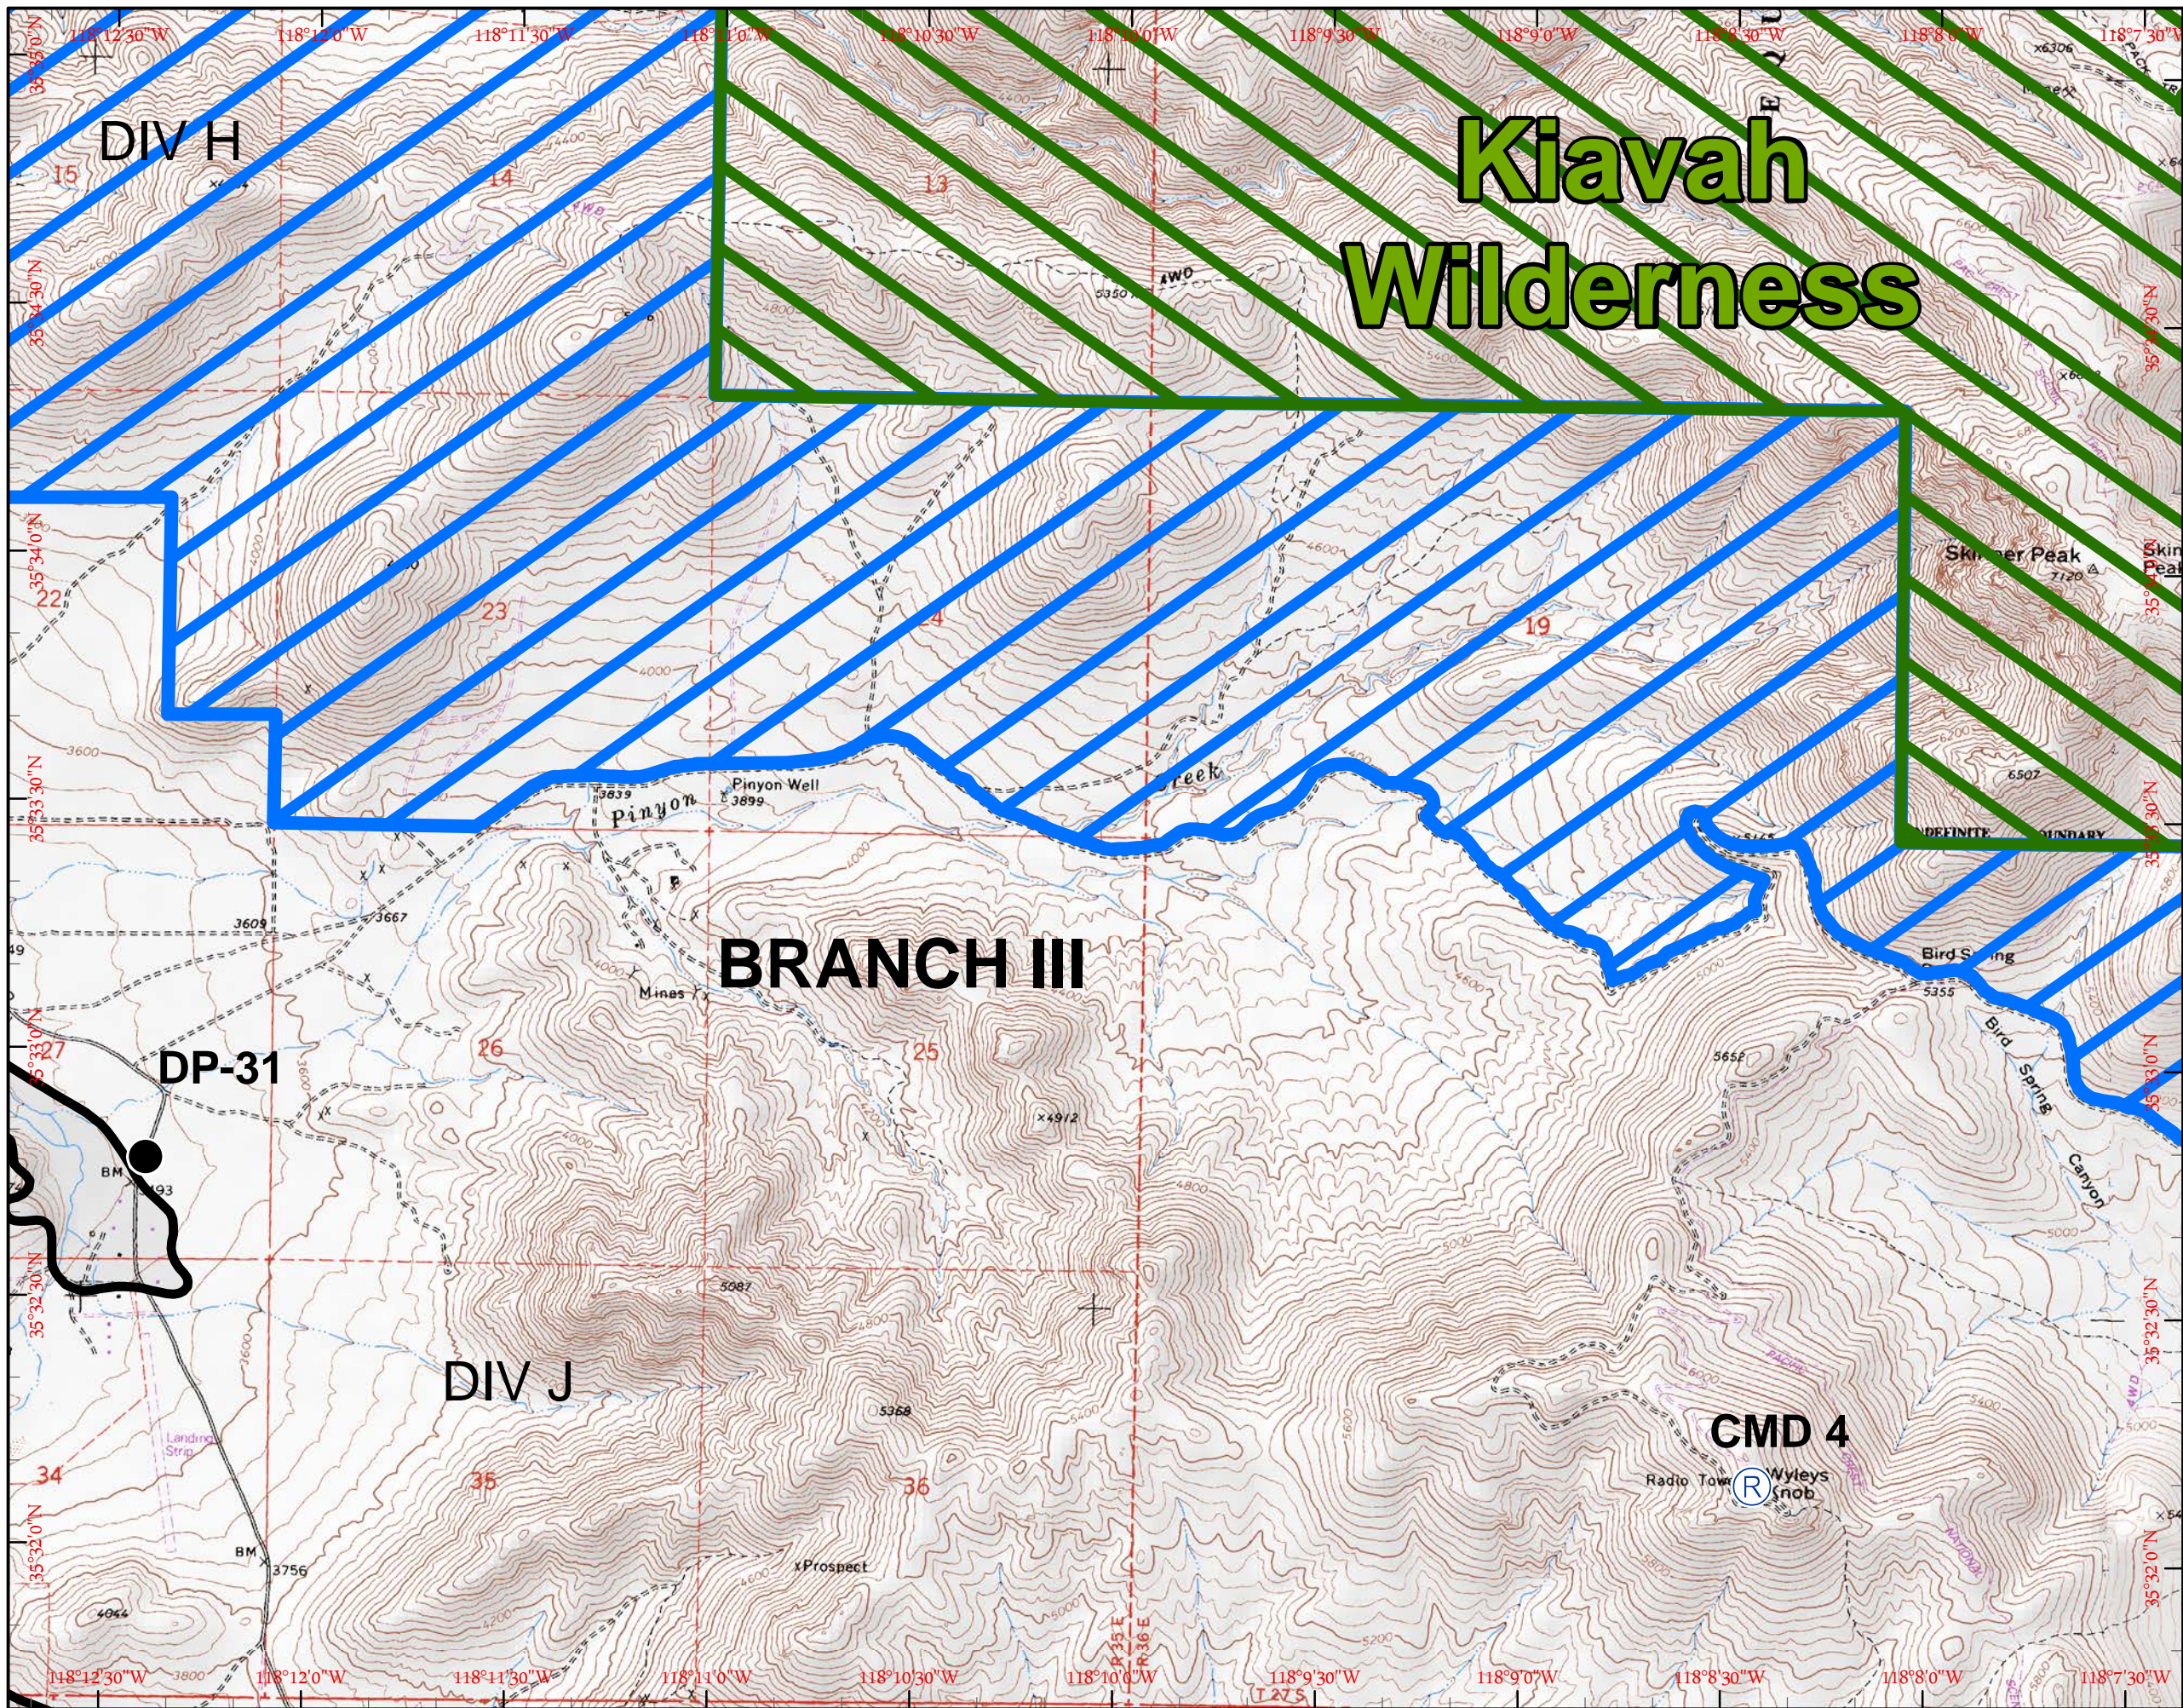

IAP MAP
Erskine Fire
CA-CND-001415

July 1, 2016

PAGE 11

1	2	3	4
5	6	7	8
	9	10	11
		13	14
		16	17

- Branch Break
- Division Break
- Uncontrolled Fire Edge
- Completed Line
- Completed Dozer Line
- Incident Command Post
- Drop Point
- Spike Camp
- Repeater
- Helibase
- Helispot
- USFS Wilderness
- BLM Wilderness