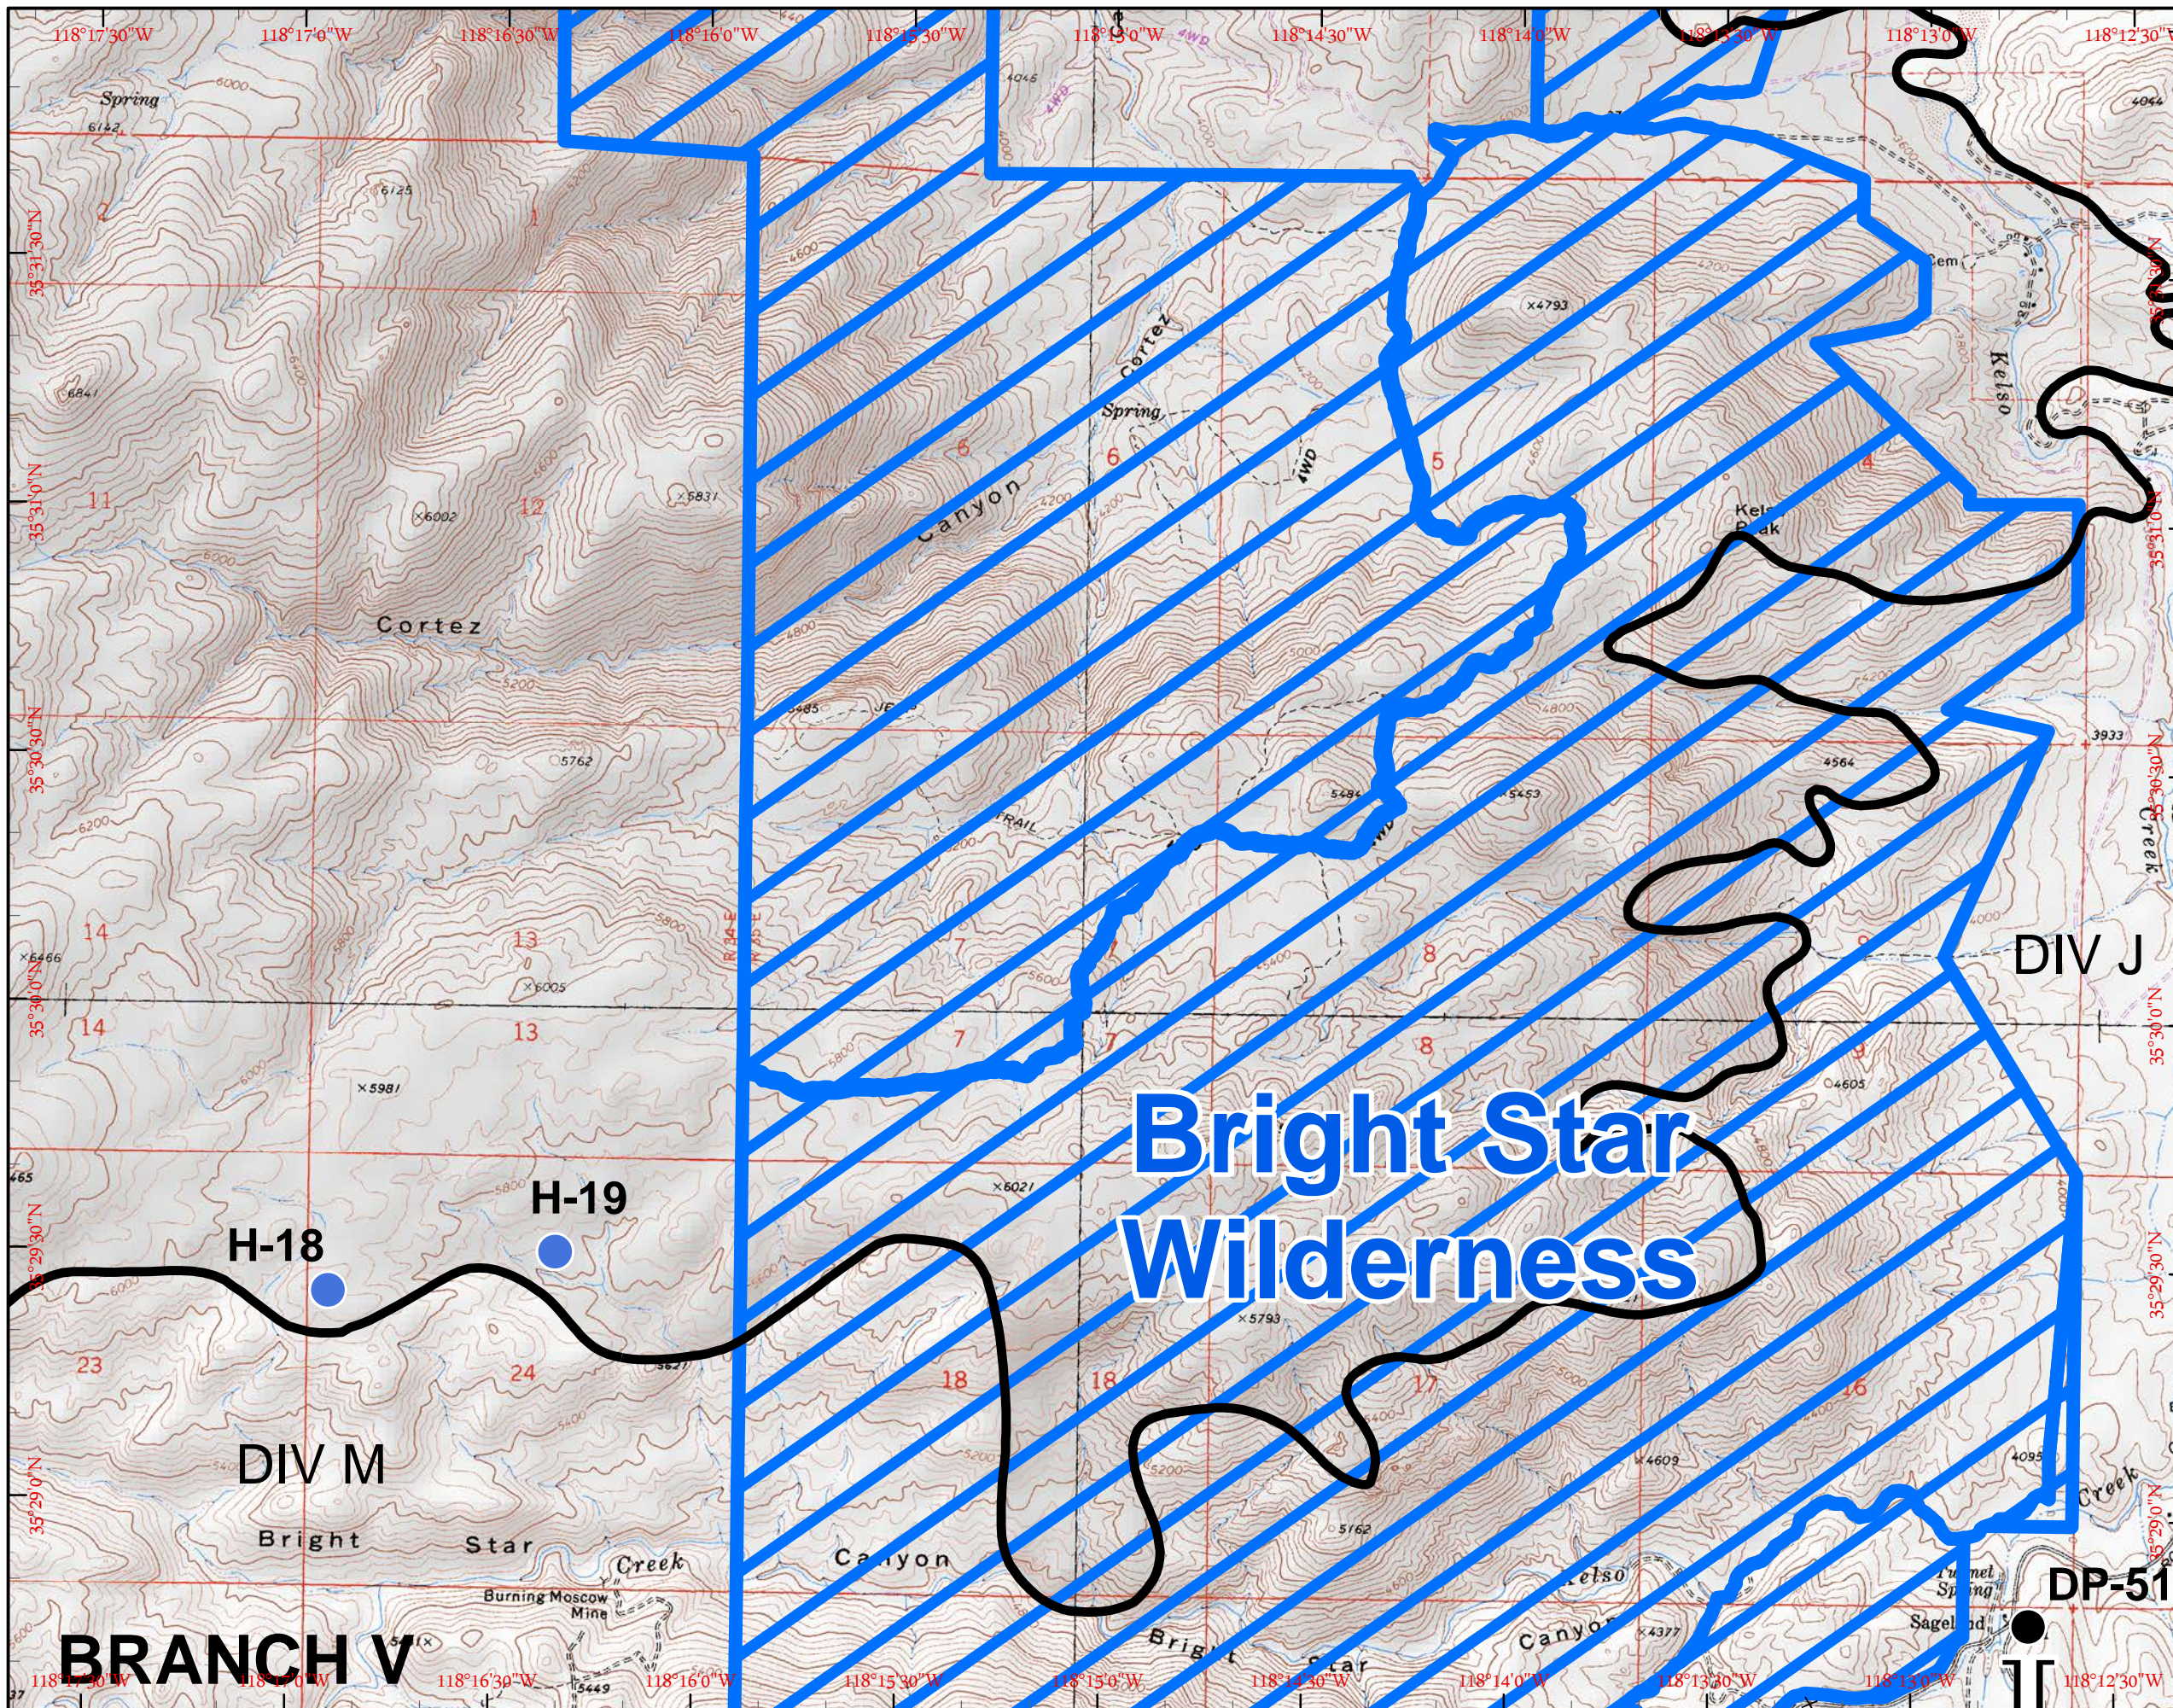

IAP MAP
Erskine Fire
CA-CND-001415

July 1, 2016

PAGE 13

1	2	3	4
5	6	7	8
	9	10	11
		13	14
	16	17	18

- Branch Break
- Division Break
- Uncontrolled Fire Edge
- Completed Line
- Completed Dozer Line
- Incident Command Post
- Drop Point
- Spike Camp
- Repeater
- Helibase
- Helispot
- USFS Wilderness
- BLM Wilderness

IAP MAP
Erskine Fire
CA-CND-001415

July 1, 2016

PAGE 14

1	2	3	4
5	6	7	8
	9	10	11
		13	14
	16	17	18

- Branch Break
- Division Break
- Uncontrolled Fire Edge
- Completed Line
- Completed Dozer Line
- Incident Command Post
- Drop Point
- Spike Camp
- Repeater
- Helibase
- Helispot
- USFS Wilderness
- BLM Wilderness

Miles

IAP MAP

Erskine Fire

CA-CND-001415

July 1, 2016

PAGE 15

1	2	3	4	
5	6	7	8	
	9	10	11	12
		13	14	15
	16	17	18	

- Branch Break
- Division Break
- Uncontrolled Fire Edge
- Completed Line
- Completed Dozer Line
- Incident Command Post
- Drop Point
- Spike Camp
- Repeater
- Helibase
- Helispot
- USFS Wilderness
- BLM Wilderness