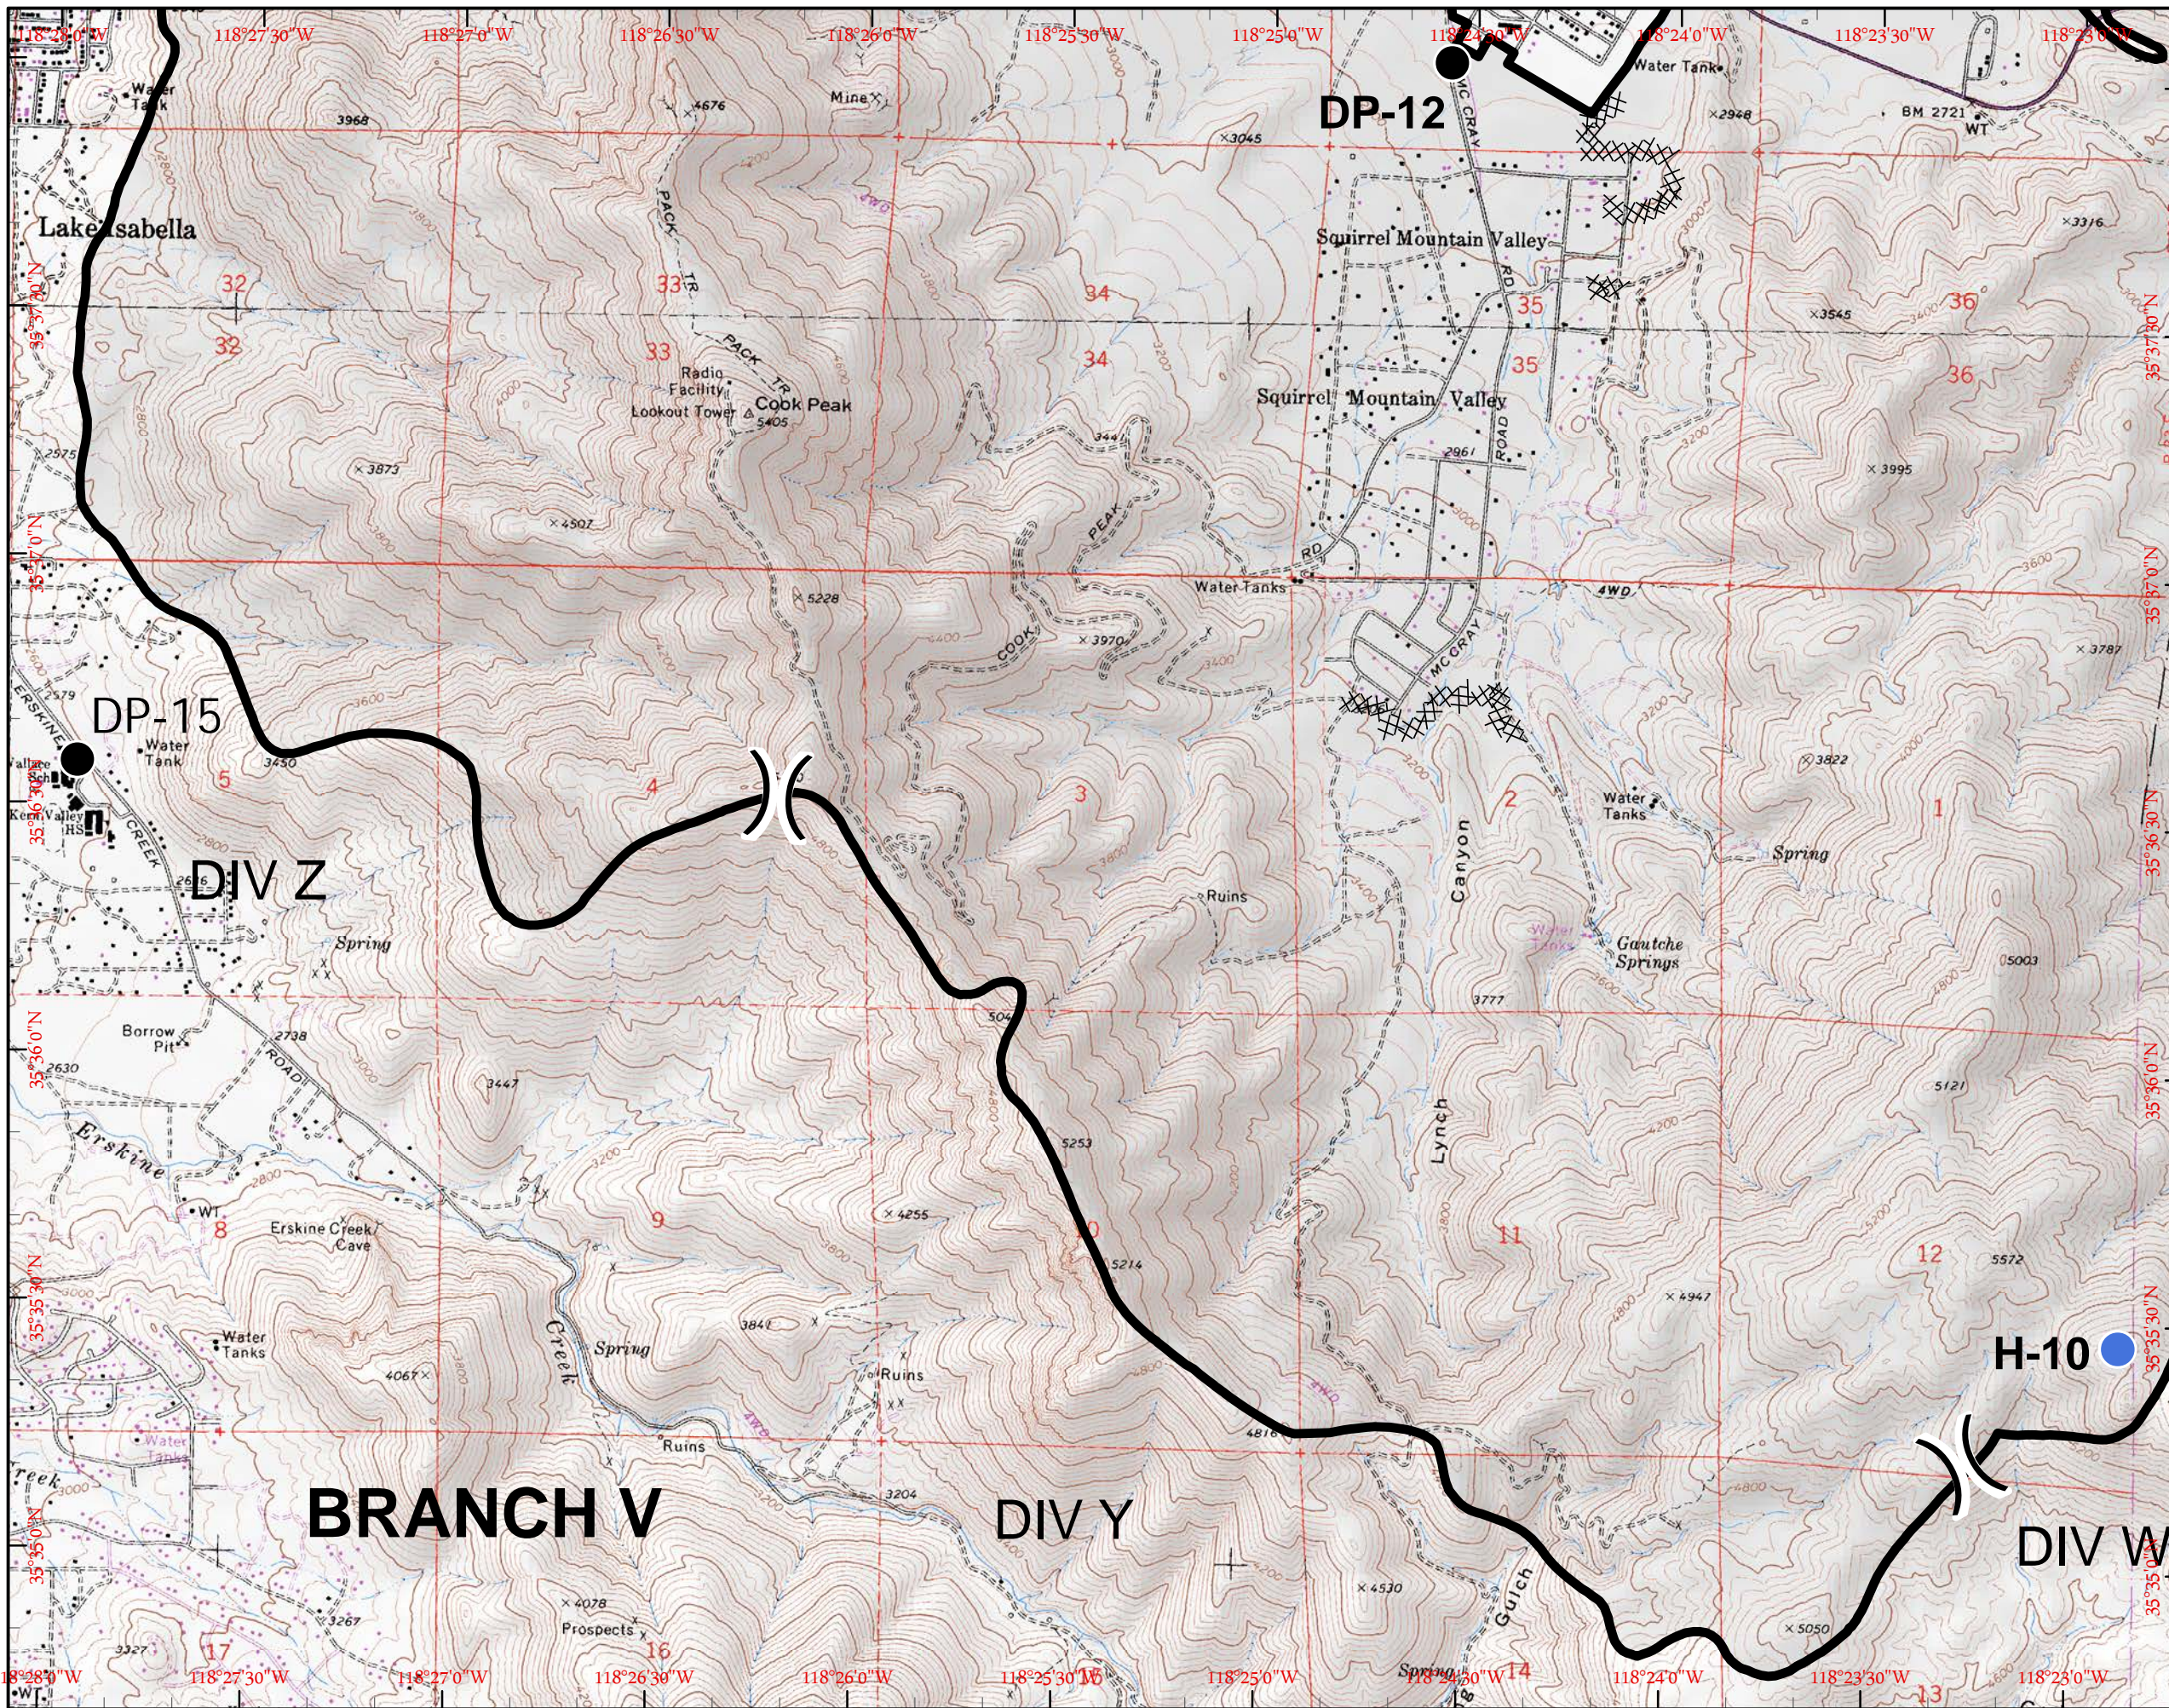

IAP MAP
Erskine Fire
CA-CND-001415

July 1, 2016

PAGE 6

1	2	3	4
5	6	7	8
	9	10	11
		13	14
	16	17	18

- Branch Break
- Division Break
- Uncontrolled Fire Edge
- Completed Line
- Completed Dozer Line
- Incident Command Post
- Drop Point
- Spike Camp
- Repeater
- Helibase
- Helispot
- USFS Wilderness
- BLM Wilderness

NAD83 UTM 11N
Created on Thursday Jun 30, 2016