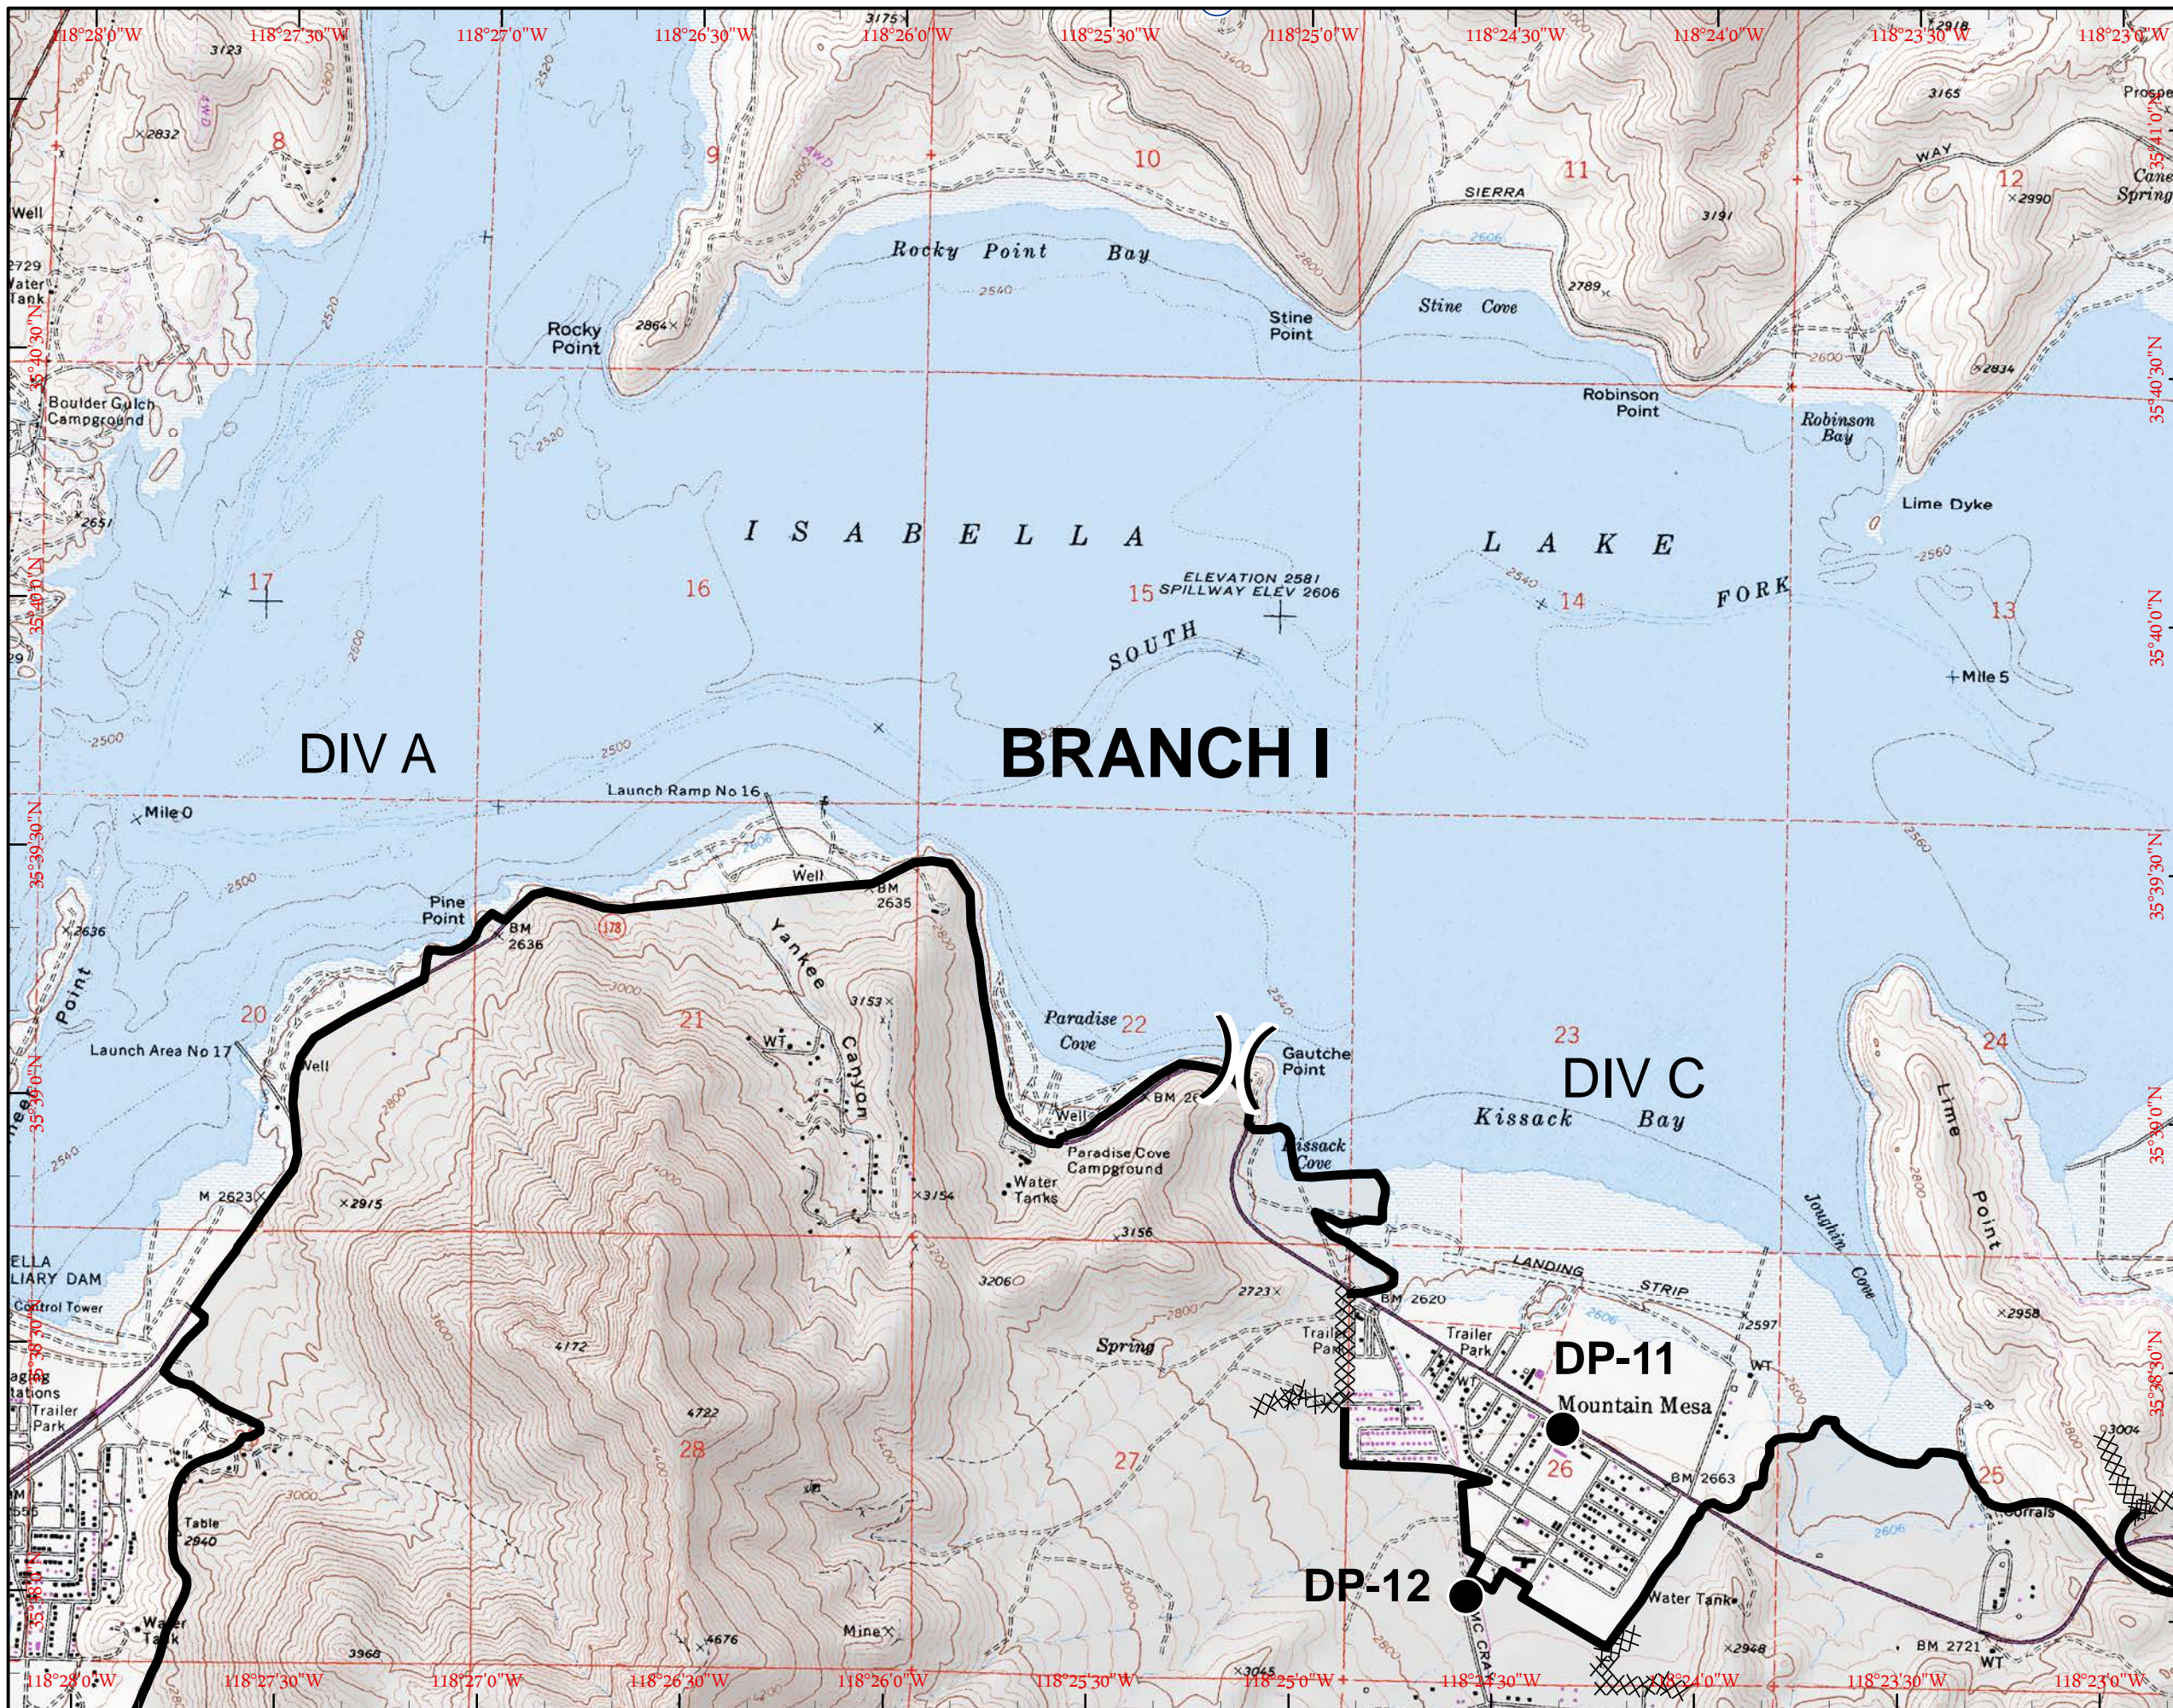

IAP MAP
Erskine Fire
CA-CND-001415

July 1, 2016

PAGE 1

1	2	3	4
5	6	7	8
	9	10	11
		13	14
	16	17	18

- Branch Break
- Division Break
- Uncontrolled Fire Edge
- Completed Line
- Completed Dozer Line
- Incident Command Post
- Drop Point
- Spike Camp
- Repeater
- Helibase
- Helispot
- USFS Wilderness
- BLM Wilderness

IAP MAP
Erskine Fire
CA-CND-001415

July 1, 2016

PAGE 2

1	2	3	4
5	6	7	8
	9	10	11
		13	14
		16	17
			18

- Branch Break
- Division Break
- Uncontrolled Fire Edge
- Completed Line
- Completed Dozer Line
- Incident Command Post
- Drop Point
- Spike Camp
- Repeater
- Helibase
- Helispot
- USFS Wilderness
- BLM Wilderness