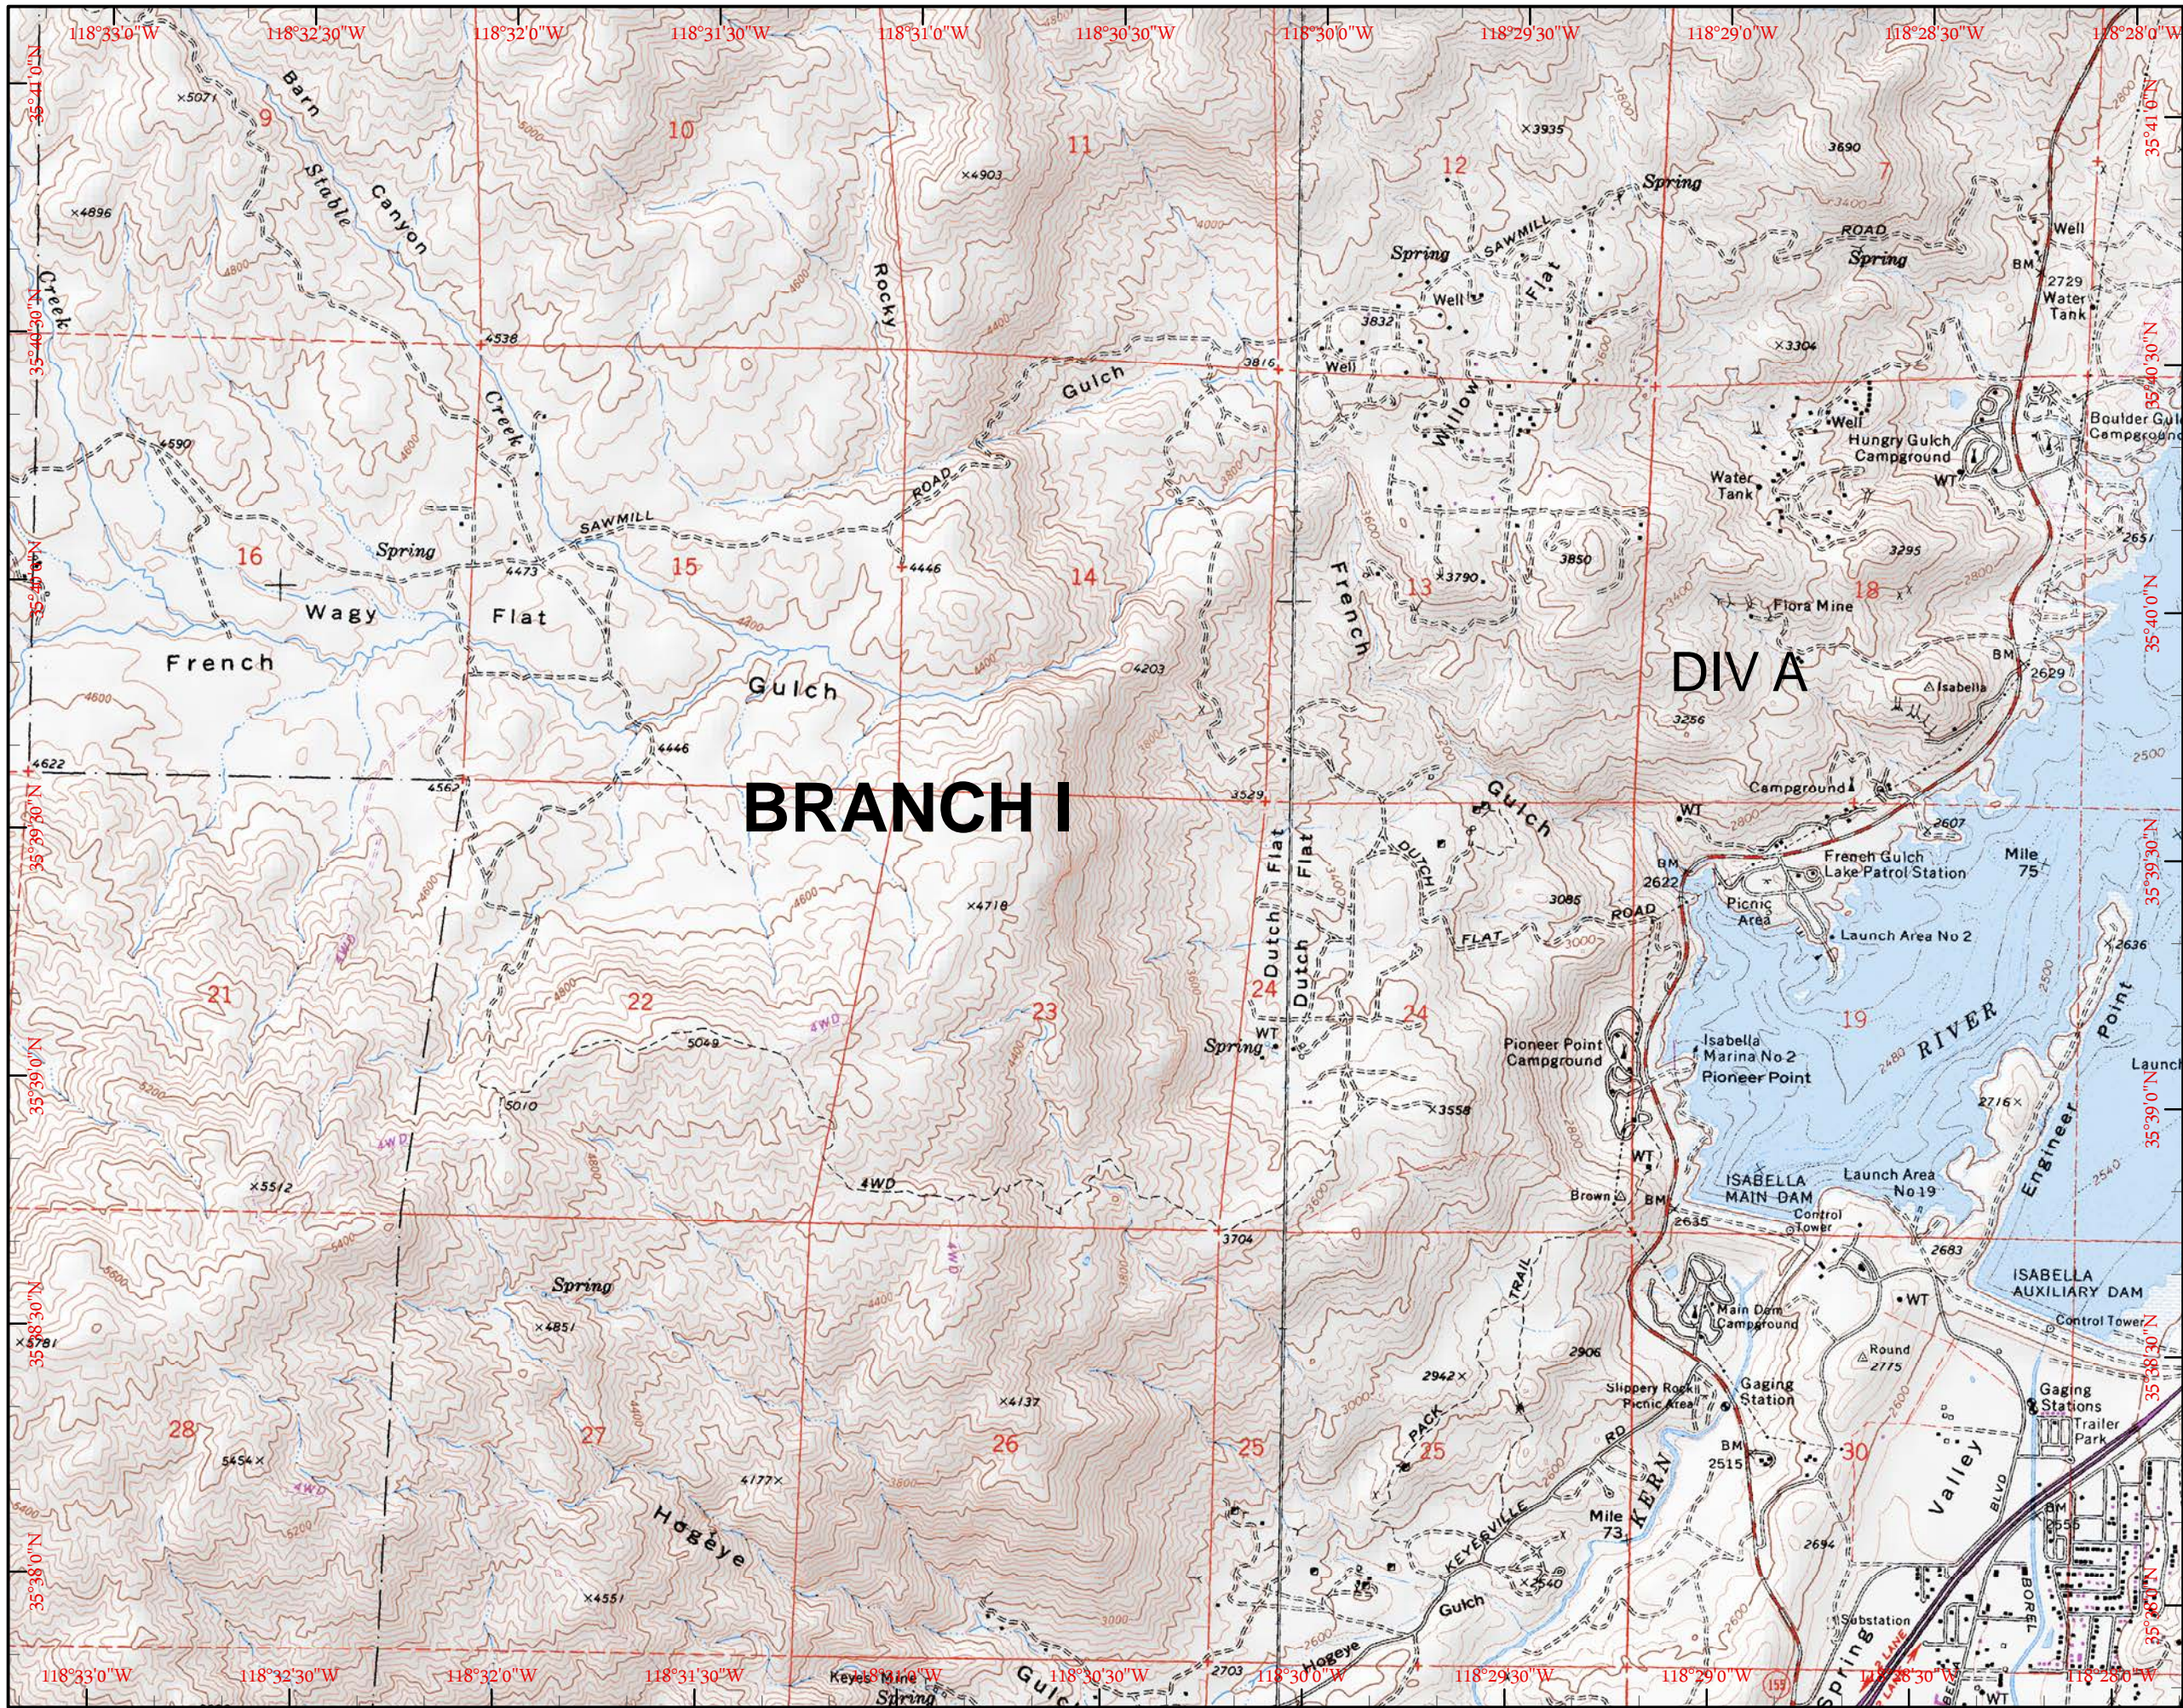

IAP MAP
Erskine Fire
CA-CND-001415

July 1, 2016

PAGE 1

1	2	3	4
5	6	7	8
	9	10	11
		13	14
	16	17	18

- Branch Break
- Division Break
- Uncontrolled Fire Edge
- Completed Line
- Completed Dozer Line
- Incident Command Post
- Drop Point
- Spike Camp
- Repeater
- Helibase
- Helispot
- USFS Wilderness
- BLM Wilderness

IAP MAP
Erskine Fire
CA-CND-001415

July 1, 2016

PAGE 2

1	2	3	4
5	6	7	8
	9	10	11
		13	14
		16	17
			18

- Branch Break
- Division Break
- Uncontrolled Fire Edge
- Completed Line
- Completed Dozer Line
- Incident Command Post
- Drop Point
- Spike Camp
- Repeater
- Helibase
- Helispot
- USFS Wilderness
- BLM Wilderness