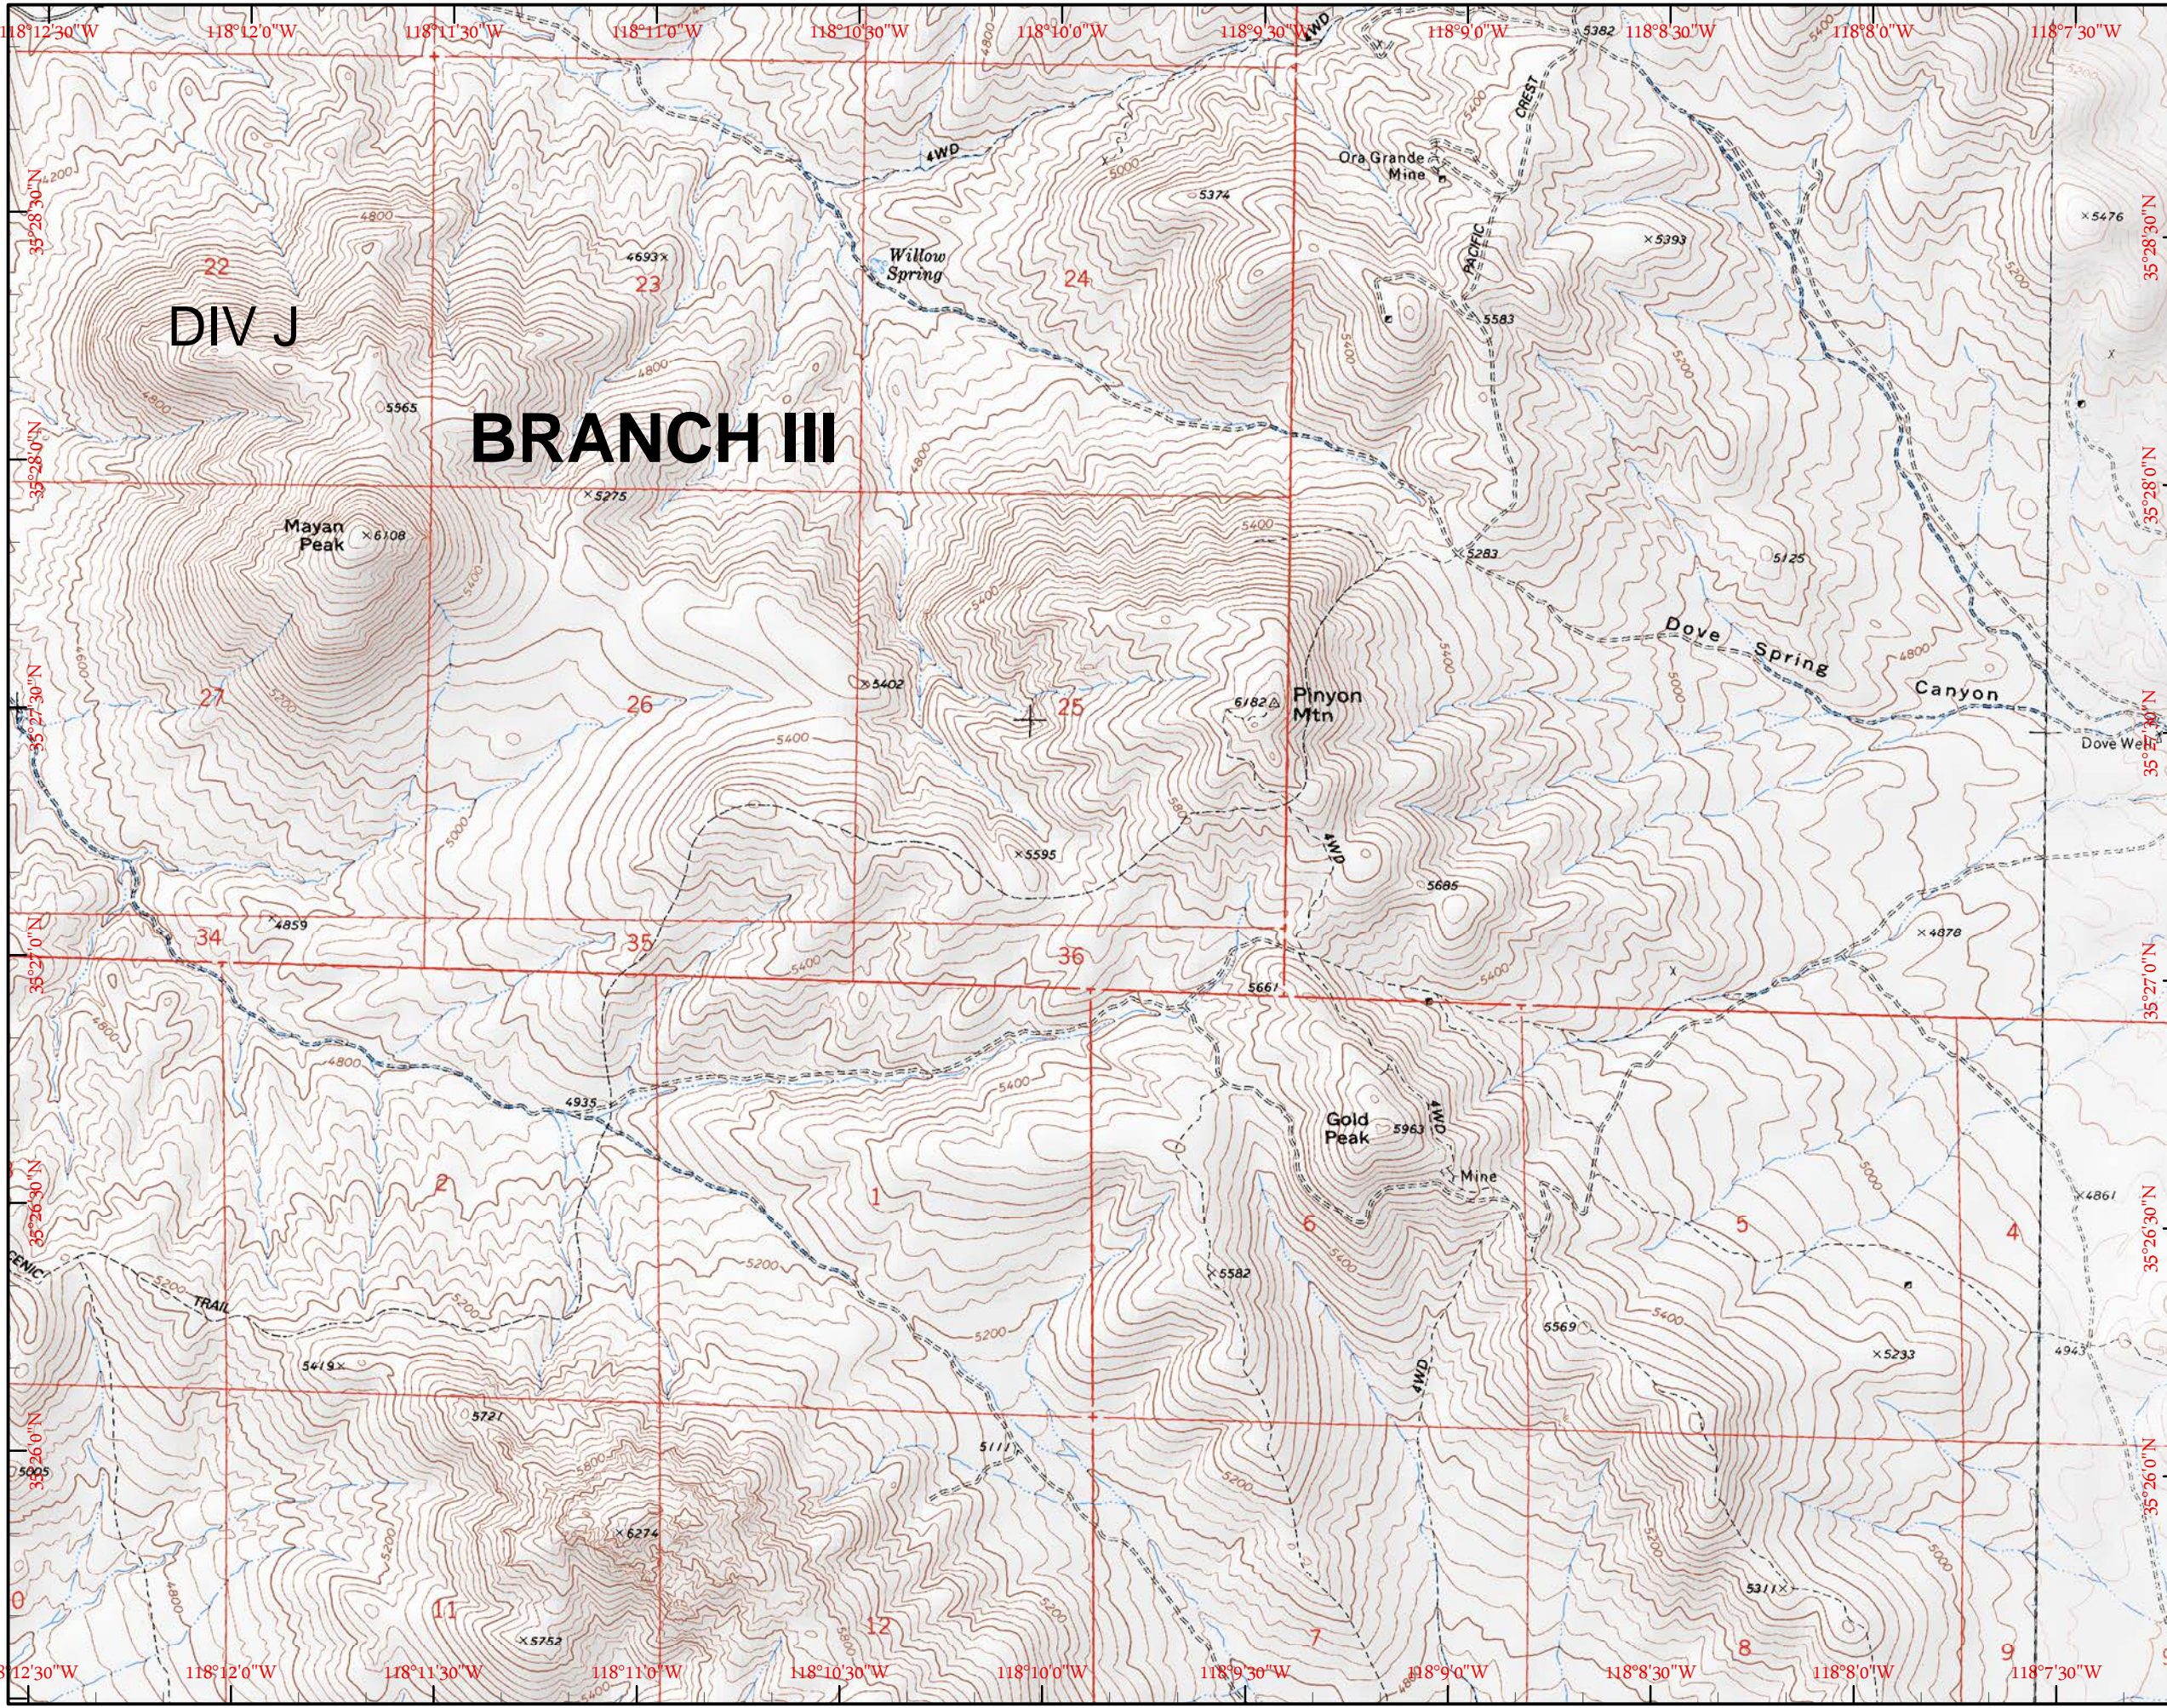

IAP MAP
Erskine Fire
CA-CND-001415

July 1, 2016

PAGE 18

1	2	3	4
5	6	7	8
	9	10	11
		13	14
	16	17	18

- Branch Break
- Division Break
- Uncontrolled Fire Edge
- Completed Line
- Completed Dozer Line
- Incident Command Post
- Drop Point
- Spike Camp
- Repeater
- Helibase
- Helispot
- USFS Wilderness
- BLM Wilderness

Miles

NAD83 UTM 11N
Created on Thursday Jun 30, 2016

DIV J

BRANCH III

Mayan Peak

Pinyon Mtn

Gold Peak

Mine

Dove Spring

Canyon

Ora Grande Mine

Grid coordinates: 118°12'30"W to 118°7'30"W (Longitude); 35°28'30"N to 35°26'0"N (Latitude)