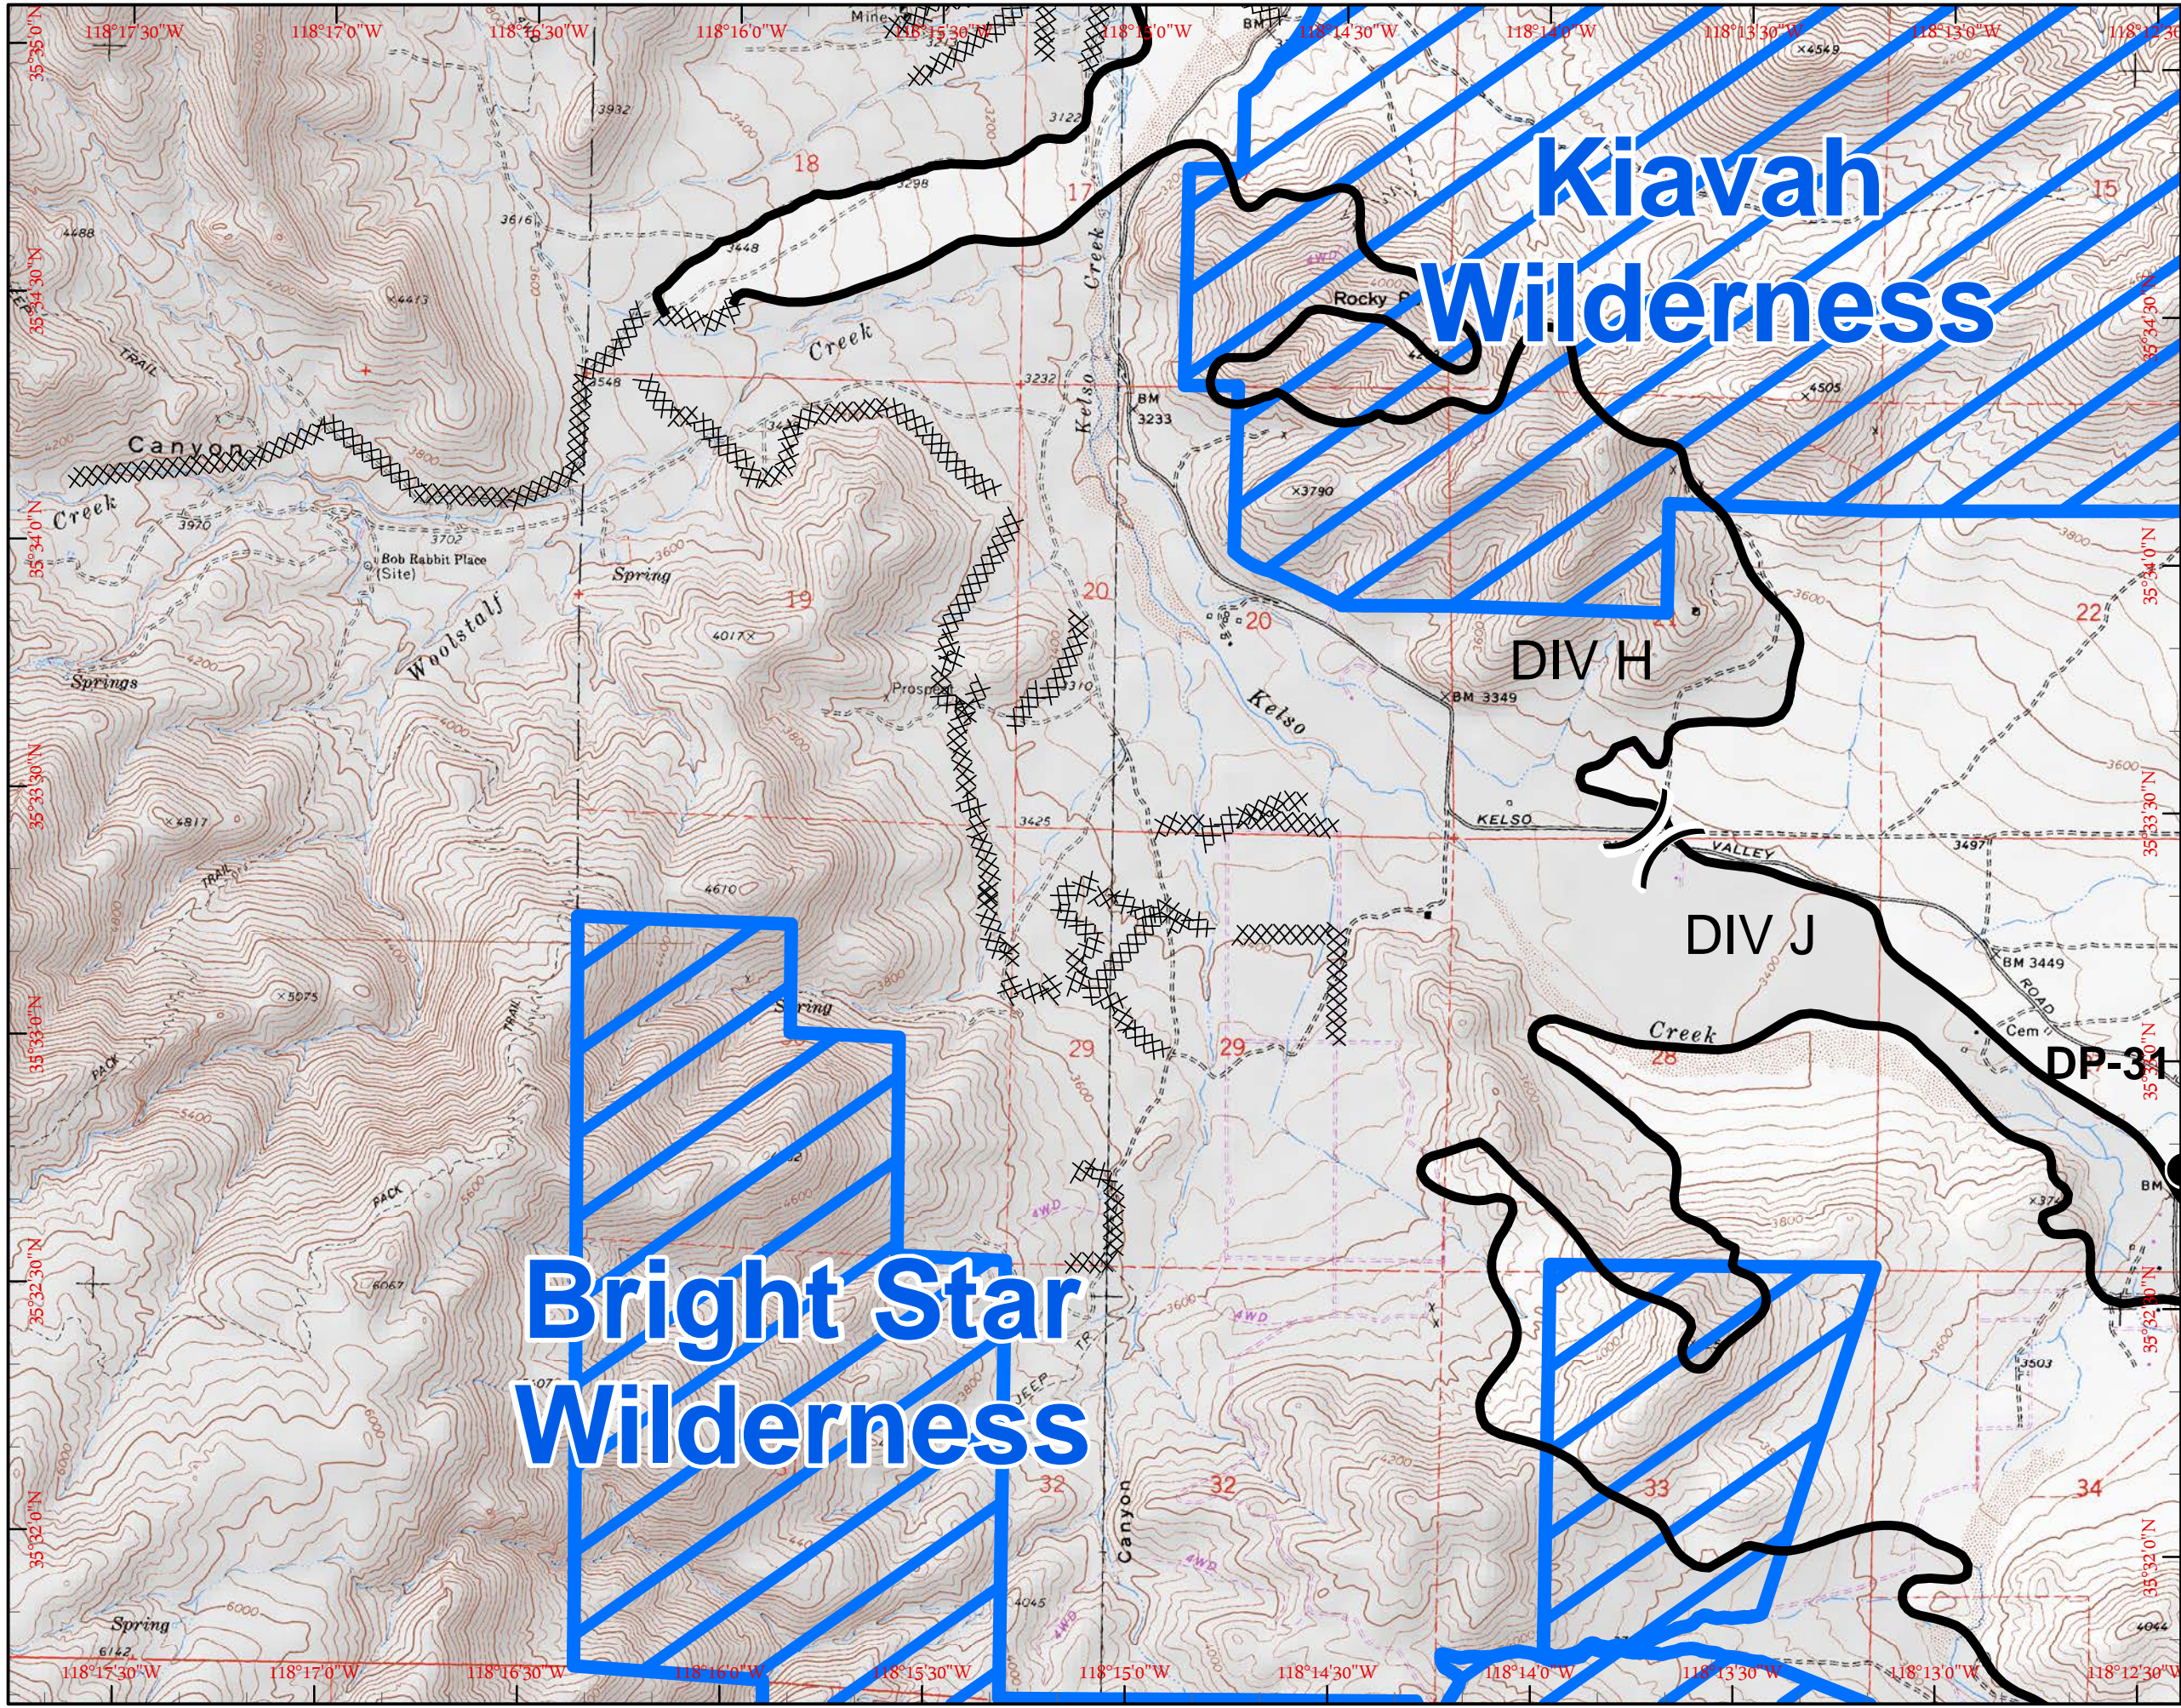

Miles

NAD83 UTM 11N
 Created on Thursday Jun 30, 2016

IAP MAP
Erskine Fire
CA-CND-001415

July 1, 2016

PAGE 9

1	2	3	4
5	6	7	8
	9	10	11
		13	14
		16	17
			18

-  Branch Break
-  Division Break
-  Uncontrolled Fire Edge
-  Completed Line
-  Completed Dozer Line
-  Incident Command Post
-  Drop Point
-  Spike Camp
-  Repeater
-  Helibase
-  Helispot
-  USFS Wilderness
-  BLM Wilderness

NAD83 UTM 11N
 Created on Thursday Jun 30, 2016

IAP MAP
Erskine Fire
CA-CND-001415

July 1, 2016

PAGE 10

1	2	3	4
5	6	7	8
	9	10	11
		13	14
		16	17
			18

- Branch Break
- Division Break
- Uncontrolled Fire Edge
- Completed Line
- Completed Dozer Line
- Incident Command Post
- Drop Point
- Spike Camp
- Repeater
- Helibase
- Helispot
- USFS Wilderness
- BLM Wilderness

IAP MAP
Erskine Fire
CA-CND-001415

July 1, 2016

PAGE 11

1	2	3	4
5	6	7	8
	9	10	11
		13	14
		16	17

- Branch Break
- Division Break
- Uncontrolled Fire Edge
- Completed Line
- Completed Dozer Line
- Incident Command Post
- Drop Point
- Spike Camp
- Repeater
- Helibase
- Helispot
- USFS Wilderness
- BLM Wilderness

IAP MAP
Erskine Fire
CA-CND-001415

July 1, 2016

PAGE 12

1	2	3	4
5	6	7	8
	9	10	11
		13	14
		16	17

- Branch Break
- Division Break
- Uncontrolled Fire Edge
- Completed Line
- Completed Dozer Line
- Incident Command Post
- Drop Point
- Spike Camp
- Repeater
- Helibase
- Helispot
- USFS Wilderness
- BLM Wilderness