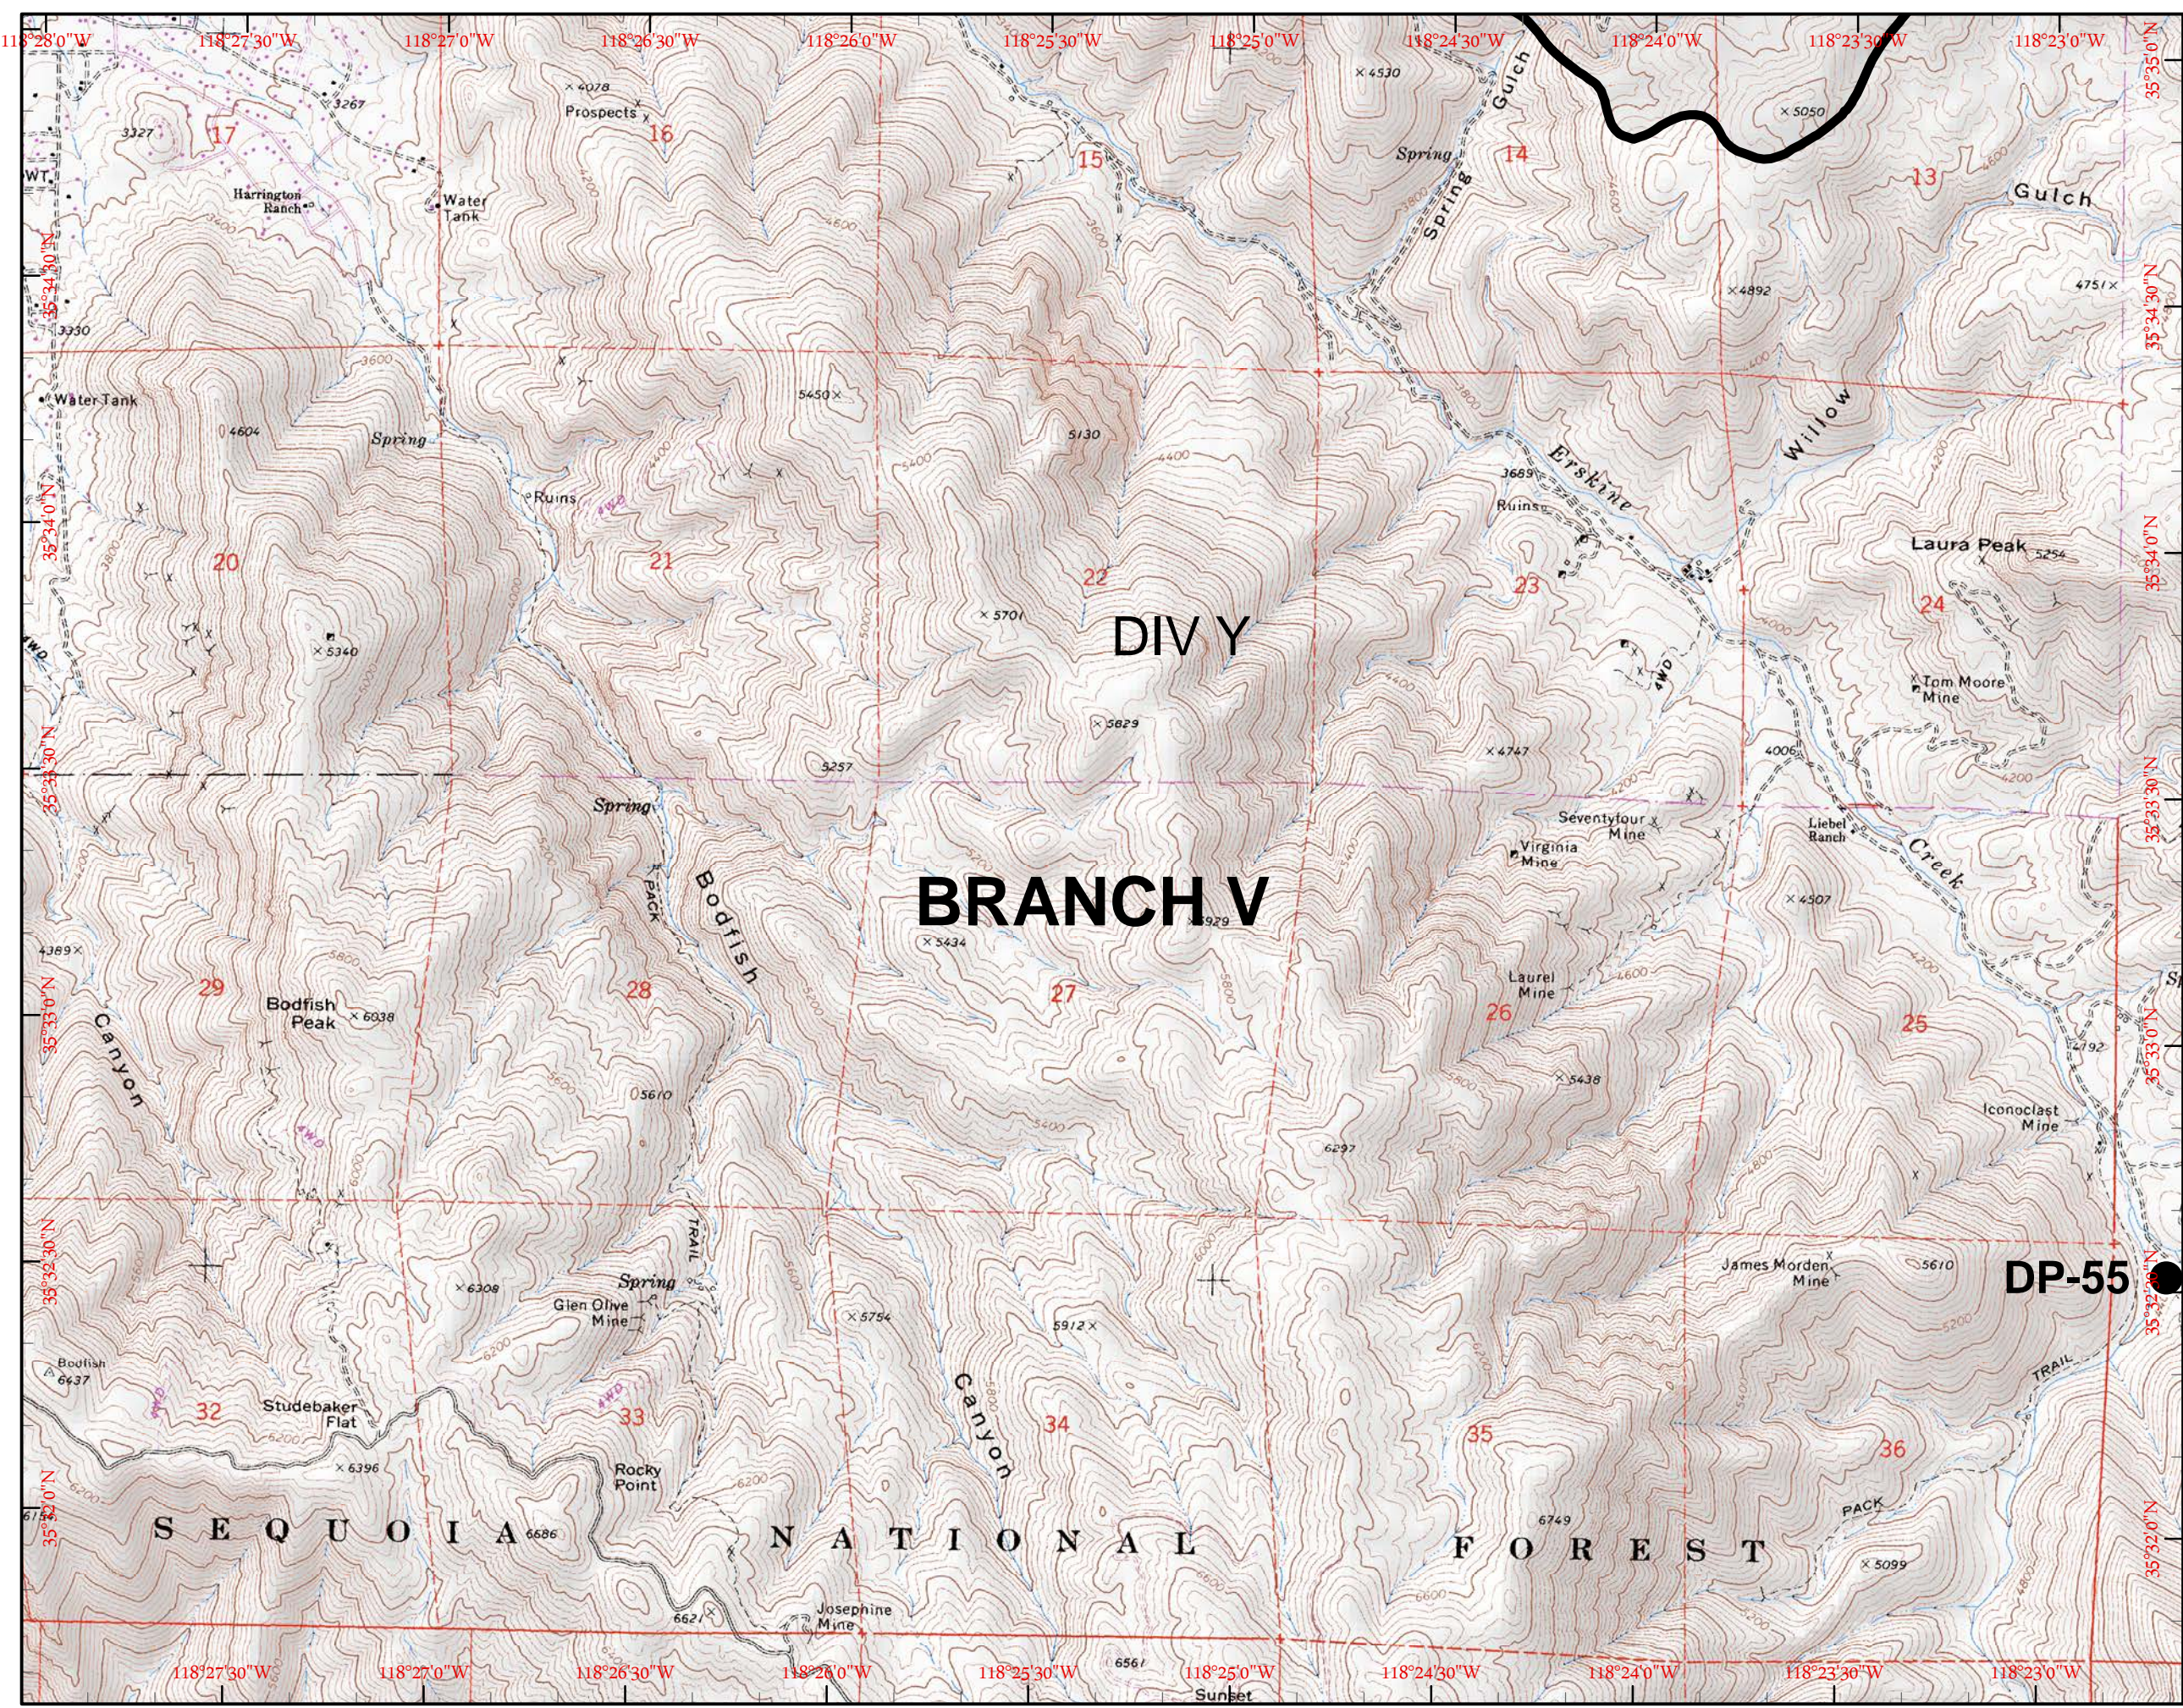

IAP MAP
Erskine Fire
CA-CND-001415

July 1, 2016

PAGE 9

1	2	3	4
5	6	7	8
	9	10	11
		13	14
		16	17
			18

- Branch Break
- Division Break
- Uncontrolled Fire Edge
- Completed Line
- Completed Dozer Line
- Incident Command Post
- Drop Point
- Spike Camp
- Repeater
- Helibase
- Helispot
- USFS Wilderness
- BLM Wilderness

NAD83 UTM 11N
Created on Thursday Jun 30, 2016