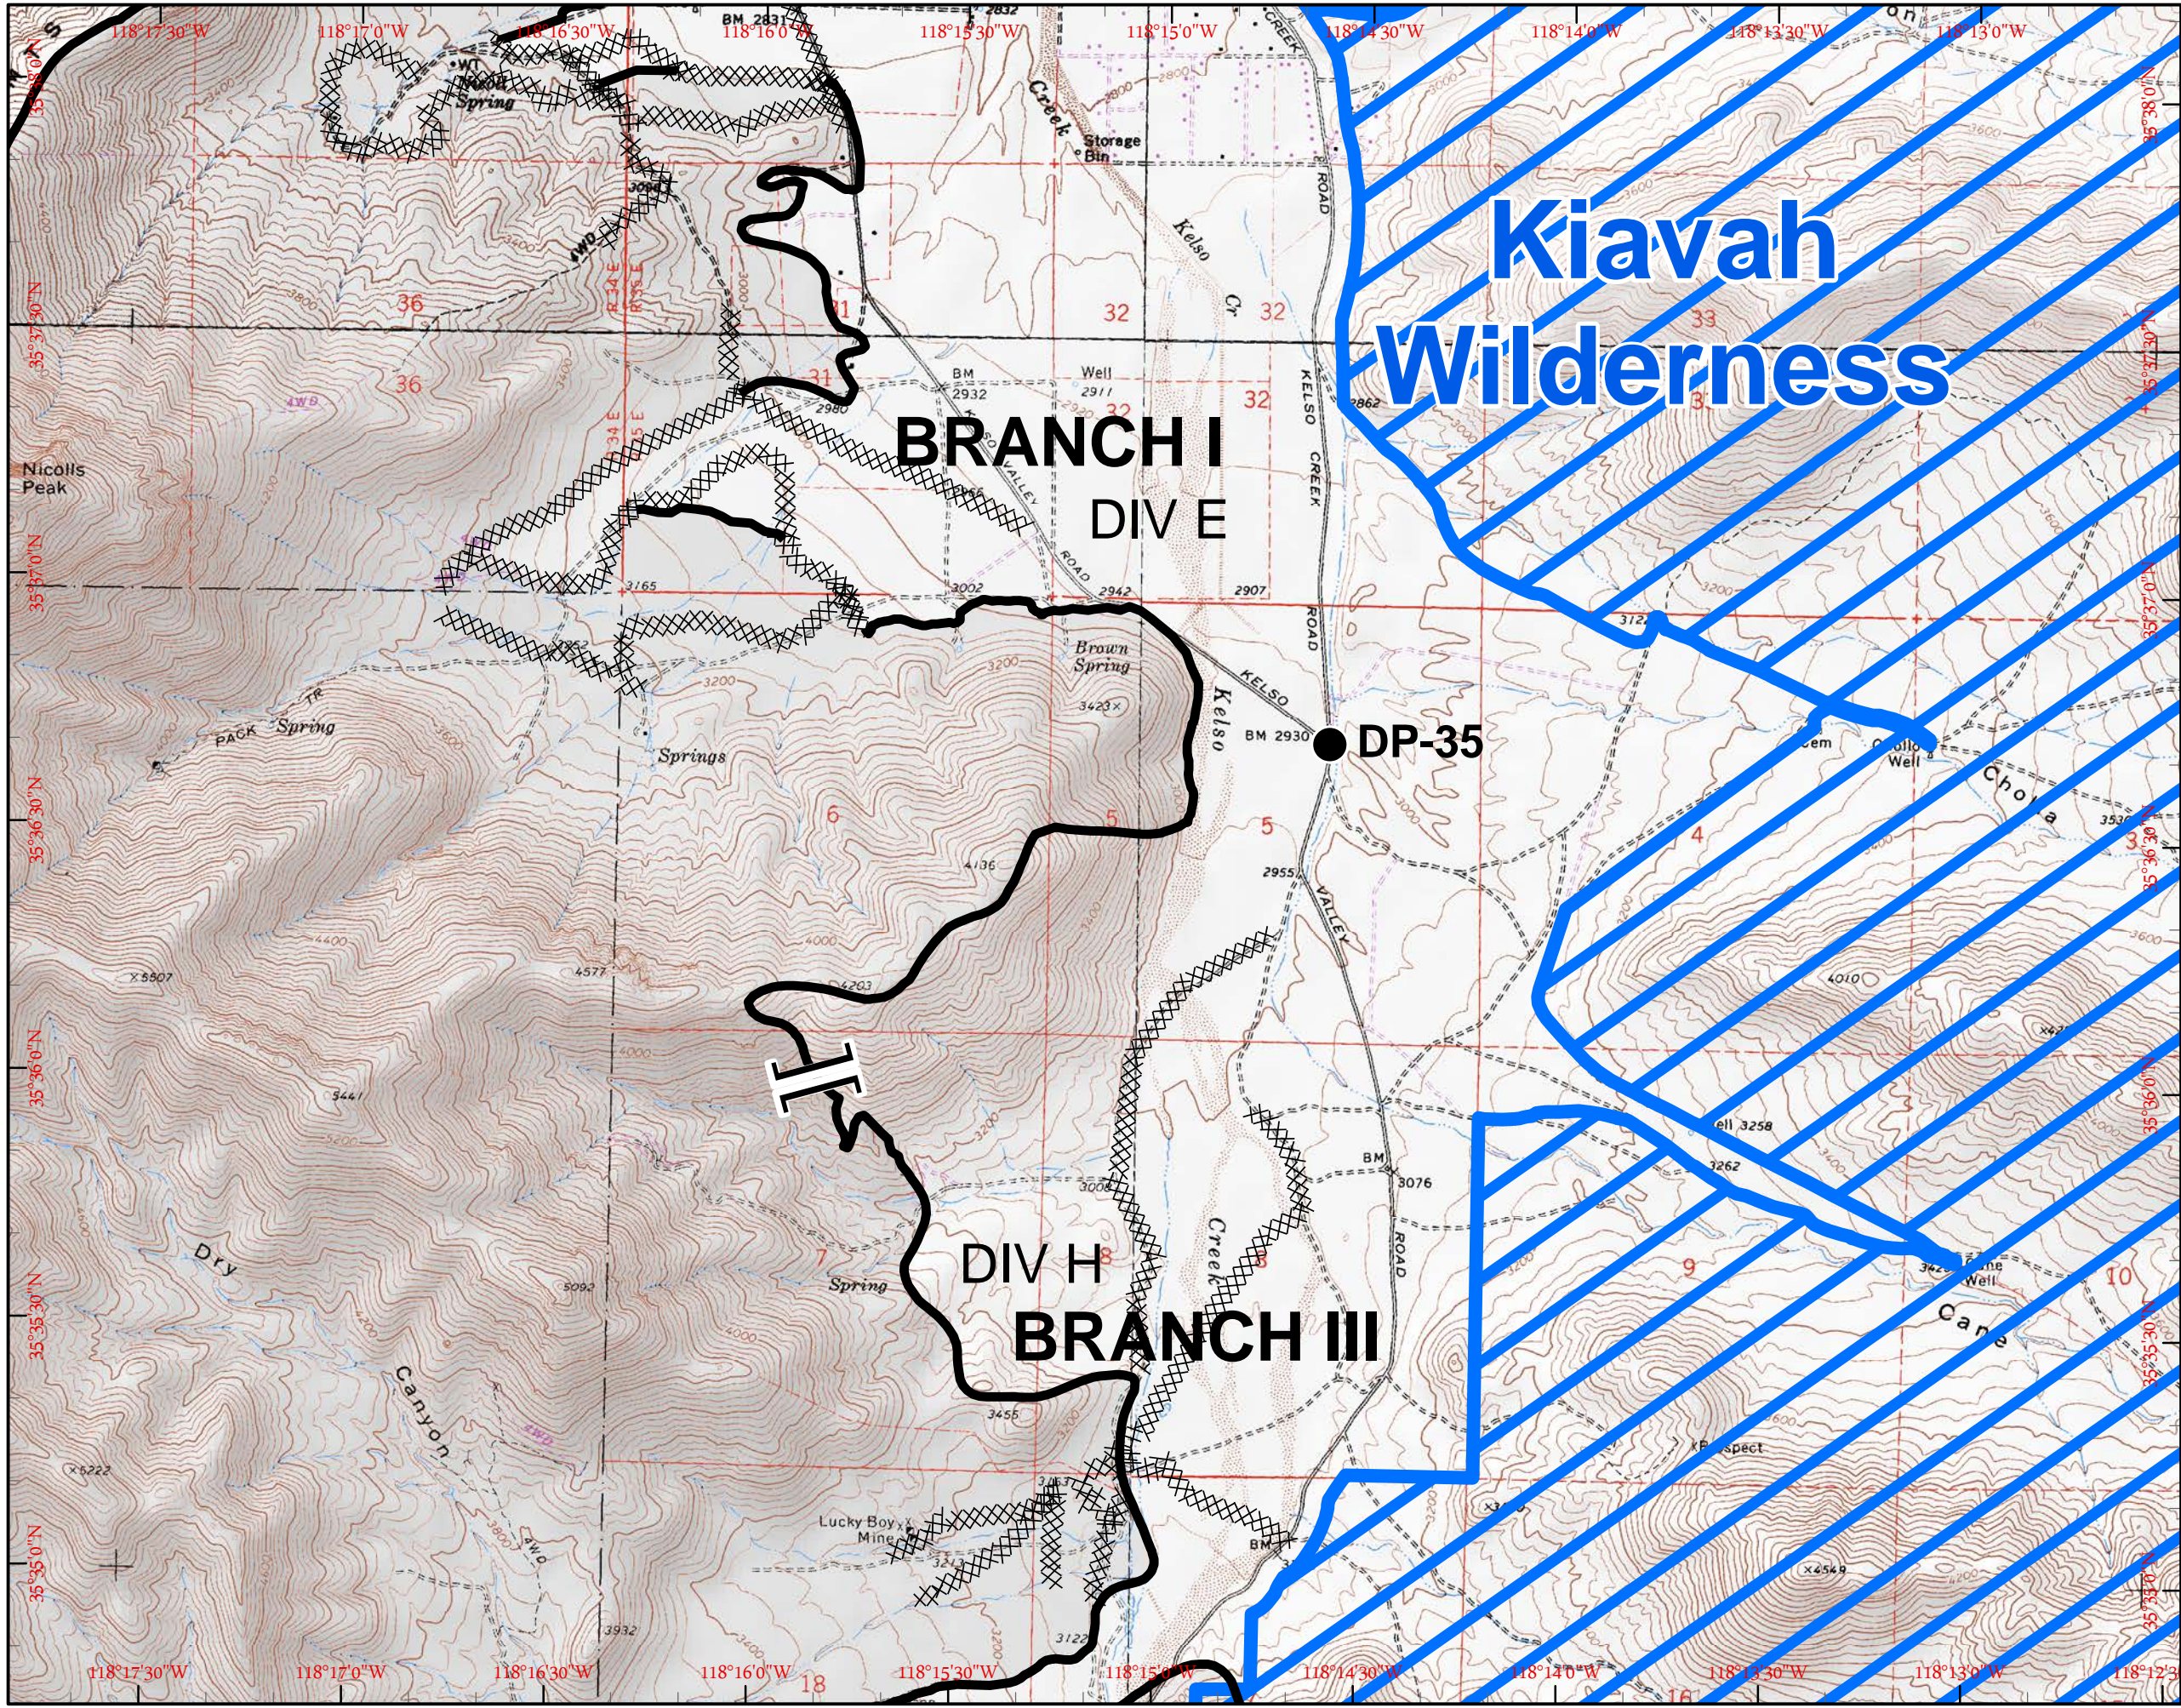

IAP MAP
Erskine Fire
CA-CND-001415

July 1, 2016

PAGE 8

1	2	3	4
5	6	7	8
	9	10	11
		13	14
	16	17	18

- Branch Break
- Division Break
- Uncontrolled Fire Edge
- Completed Line
- Completed Dozer Line
- Incident Command Post
- Drop Point
- Spike Camp
- Repeater
- Helibase
- Helispot
- USFS Wilderness
- BLM Wilderness

Miles

NAD83 UTM 11N
Created on Thursday Jun 30, 2016