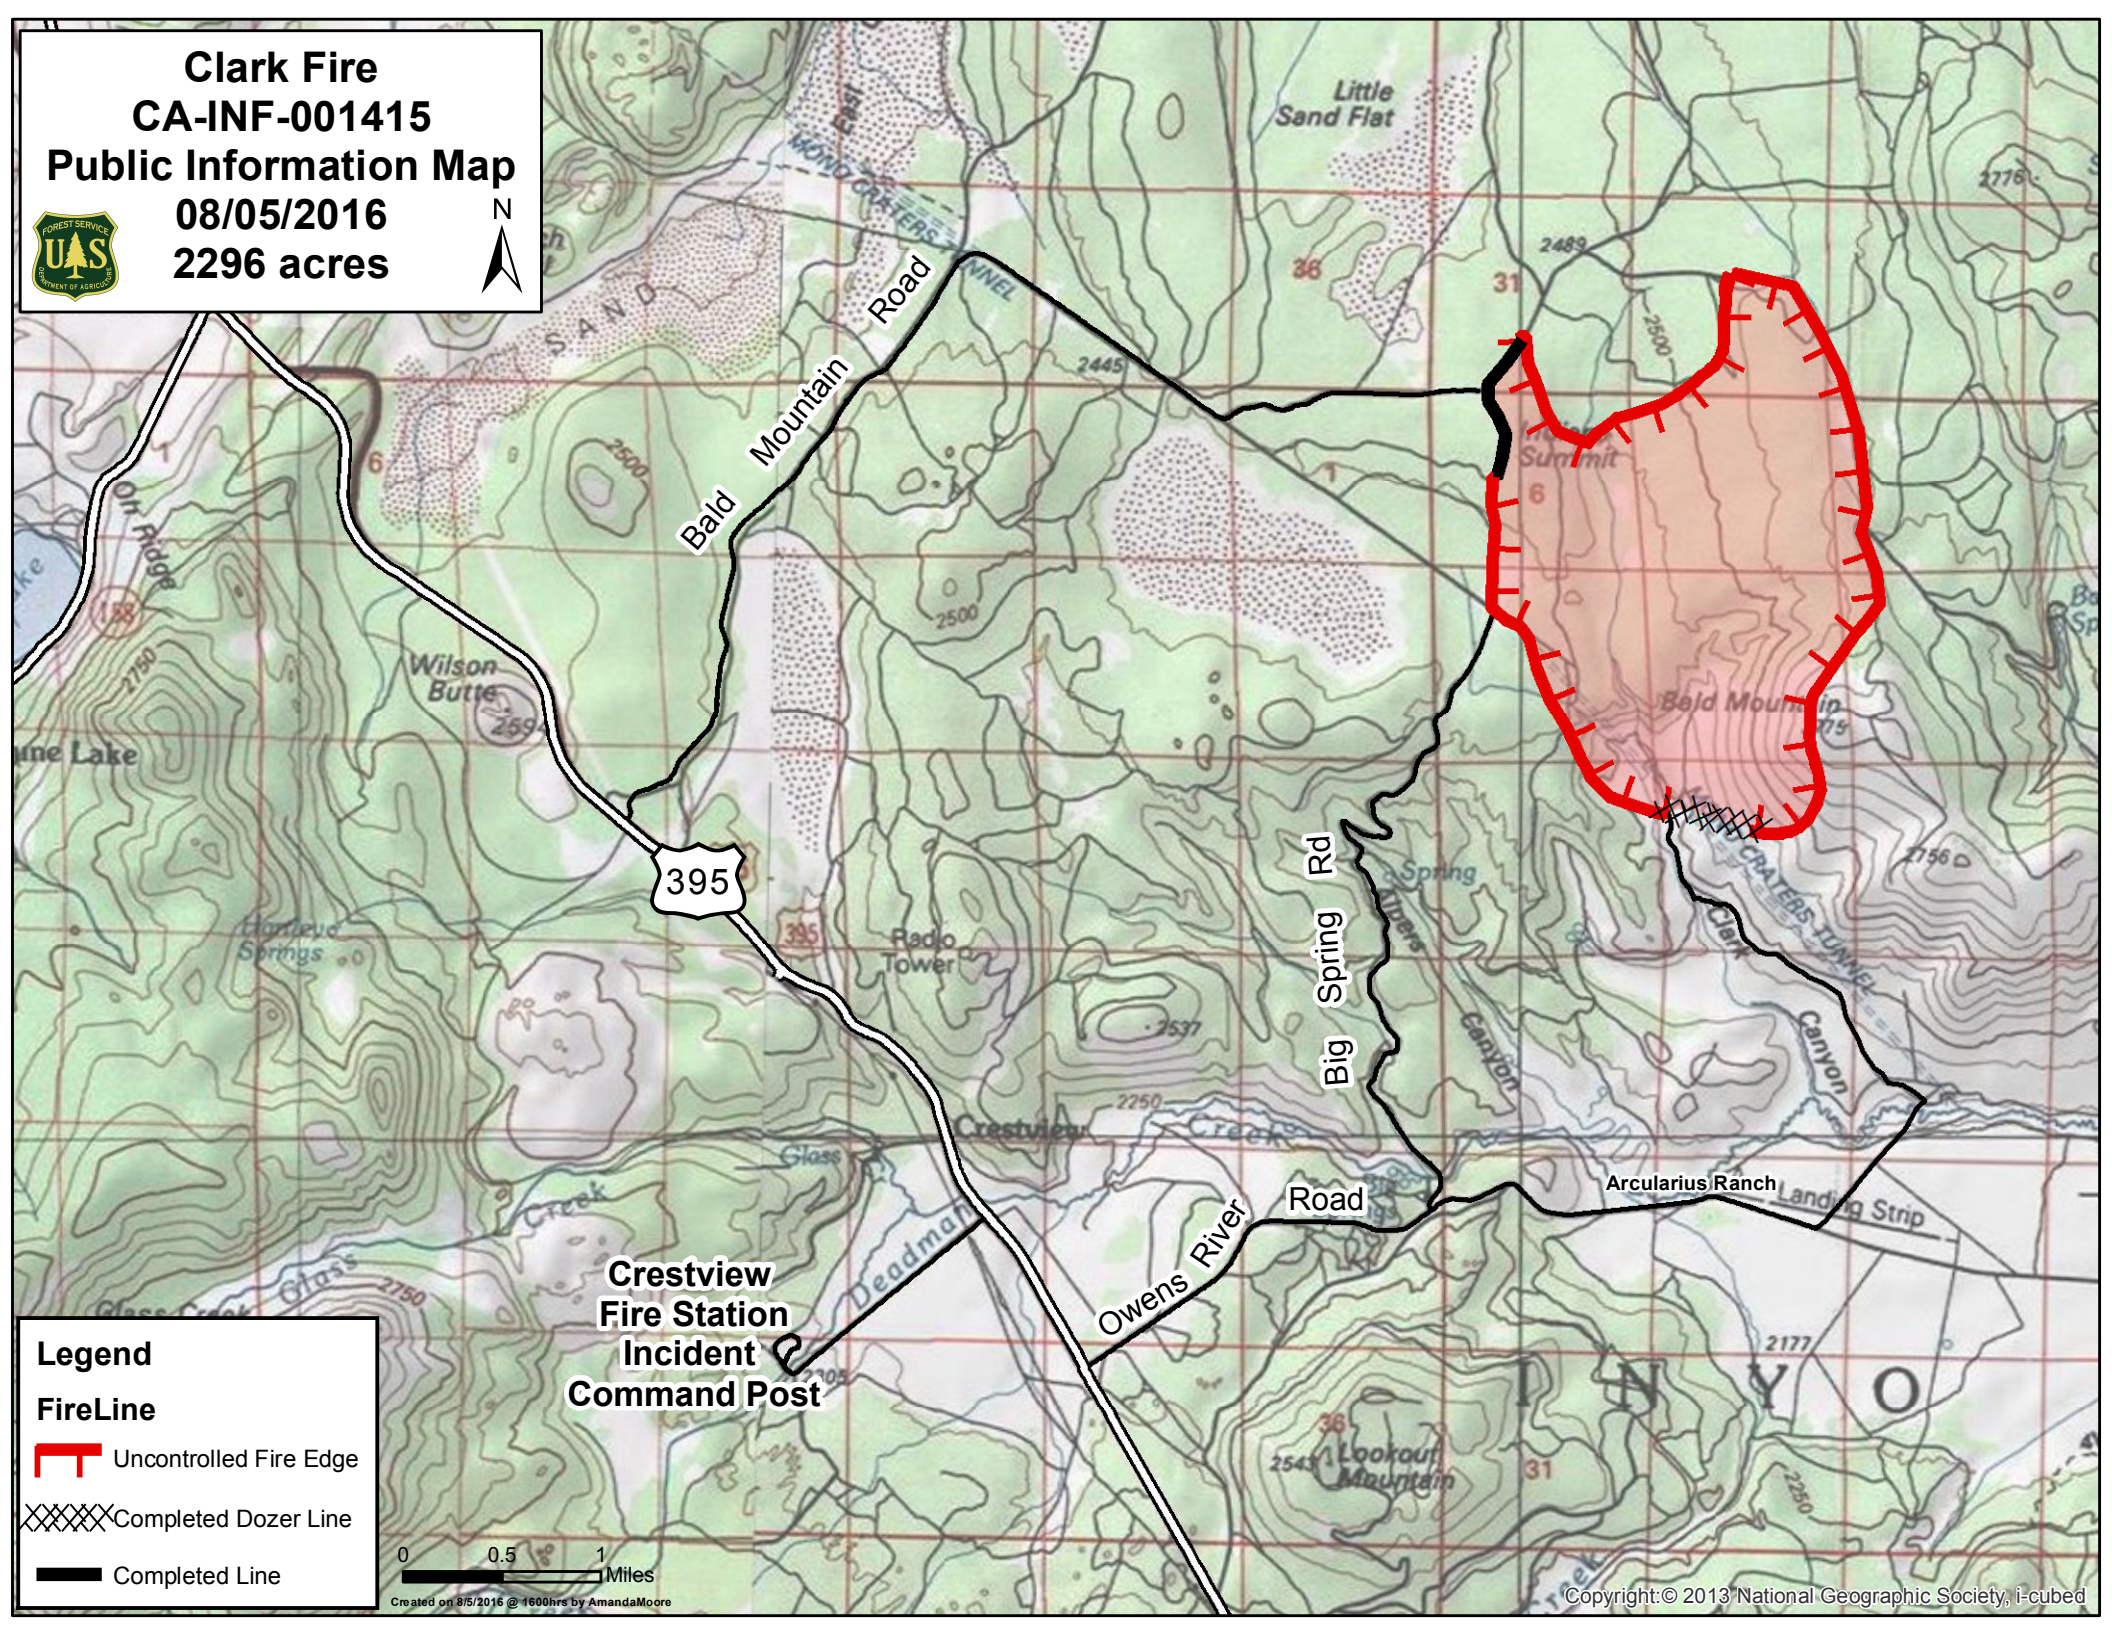

Clark Fire
CA-INF-001415
Public Information Map
08/05/2016
2296 acres

Legend

- Uncontrolled Fire Edge
- Completed Dozer Line
- Completed Line

Crestview Fire Station Incident Command Post

0 0.5 1 Miles

Created on 8/5/2016 @ 1600hrs by Amanda Moore