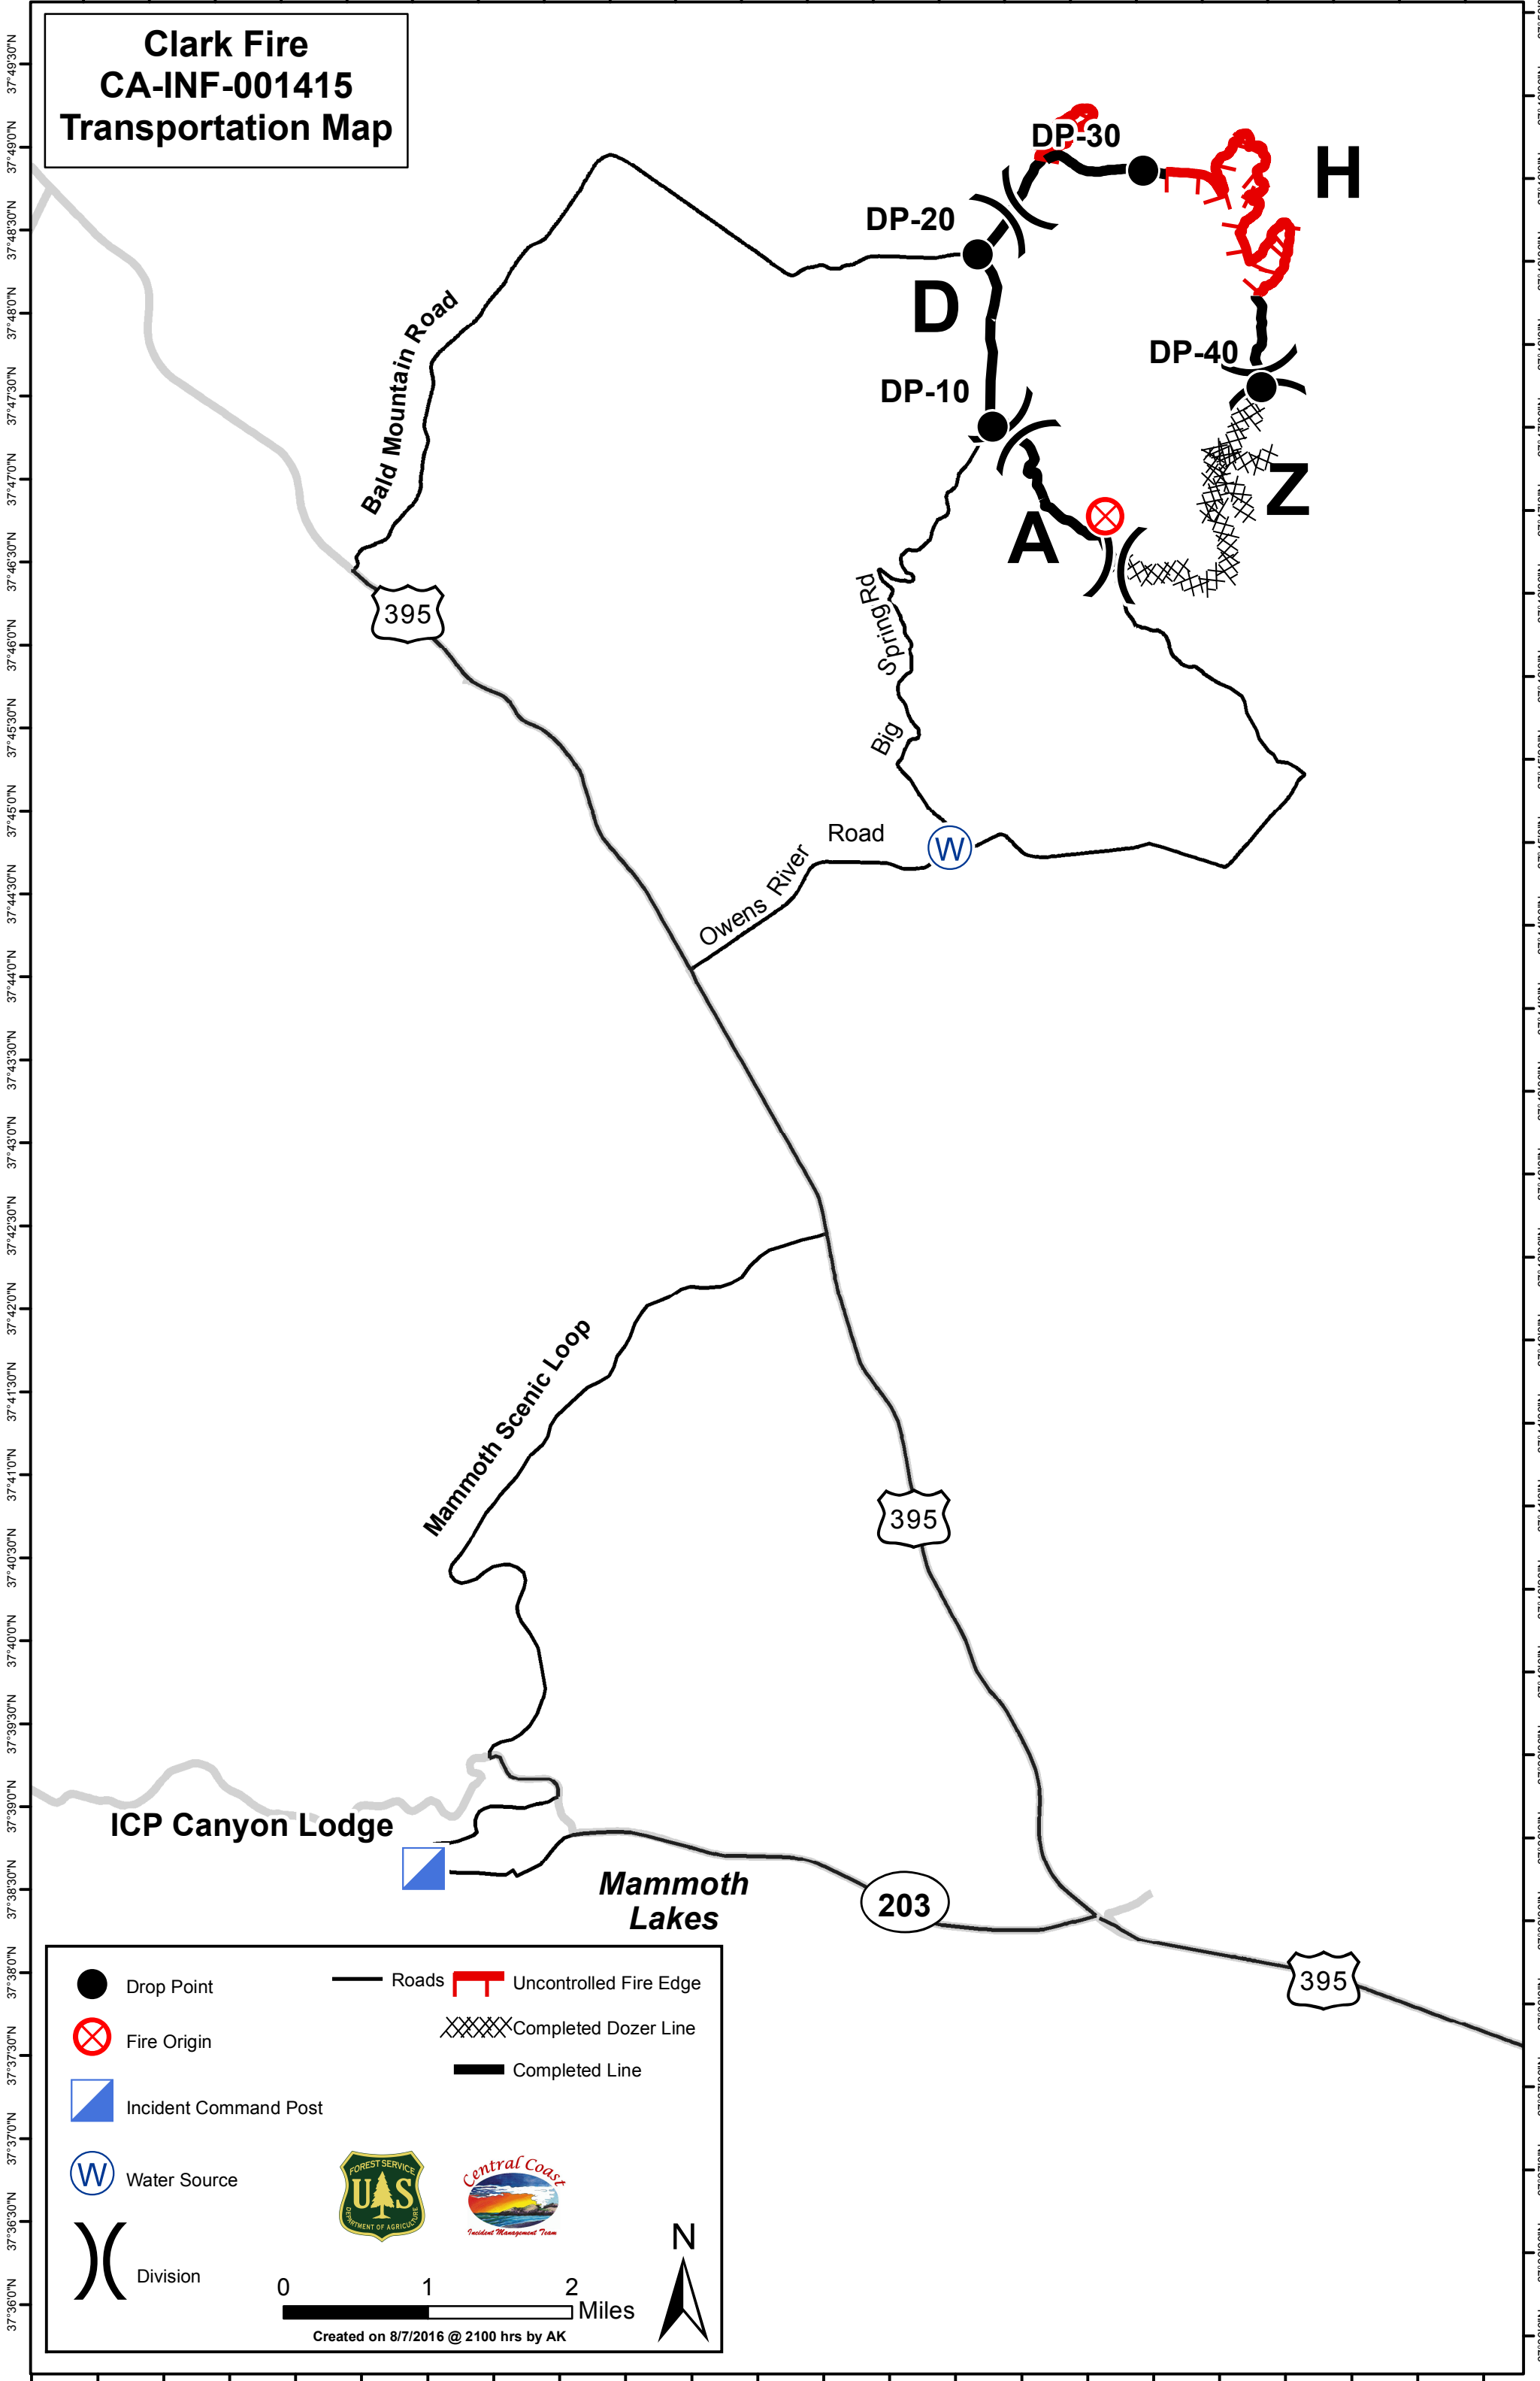

Clark Fire CA-INF-001415 Transportation Map

	Drop Point		Uncontrolled Fire Edge
	Fire Origin		Completed Dozer Line
	Incident Command Post		Completed Line
	Water Source		
	Division	 Created on 8/7/2016 @ 2100 hrs by AK	