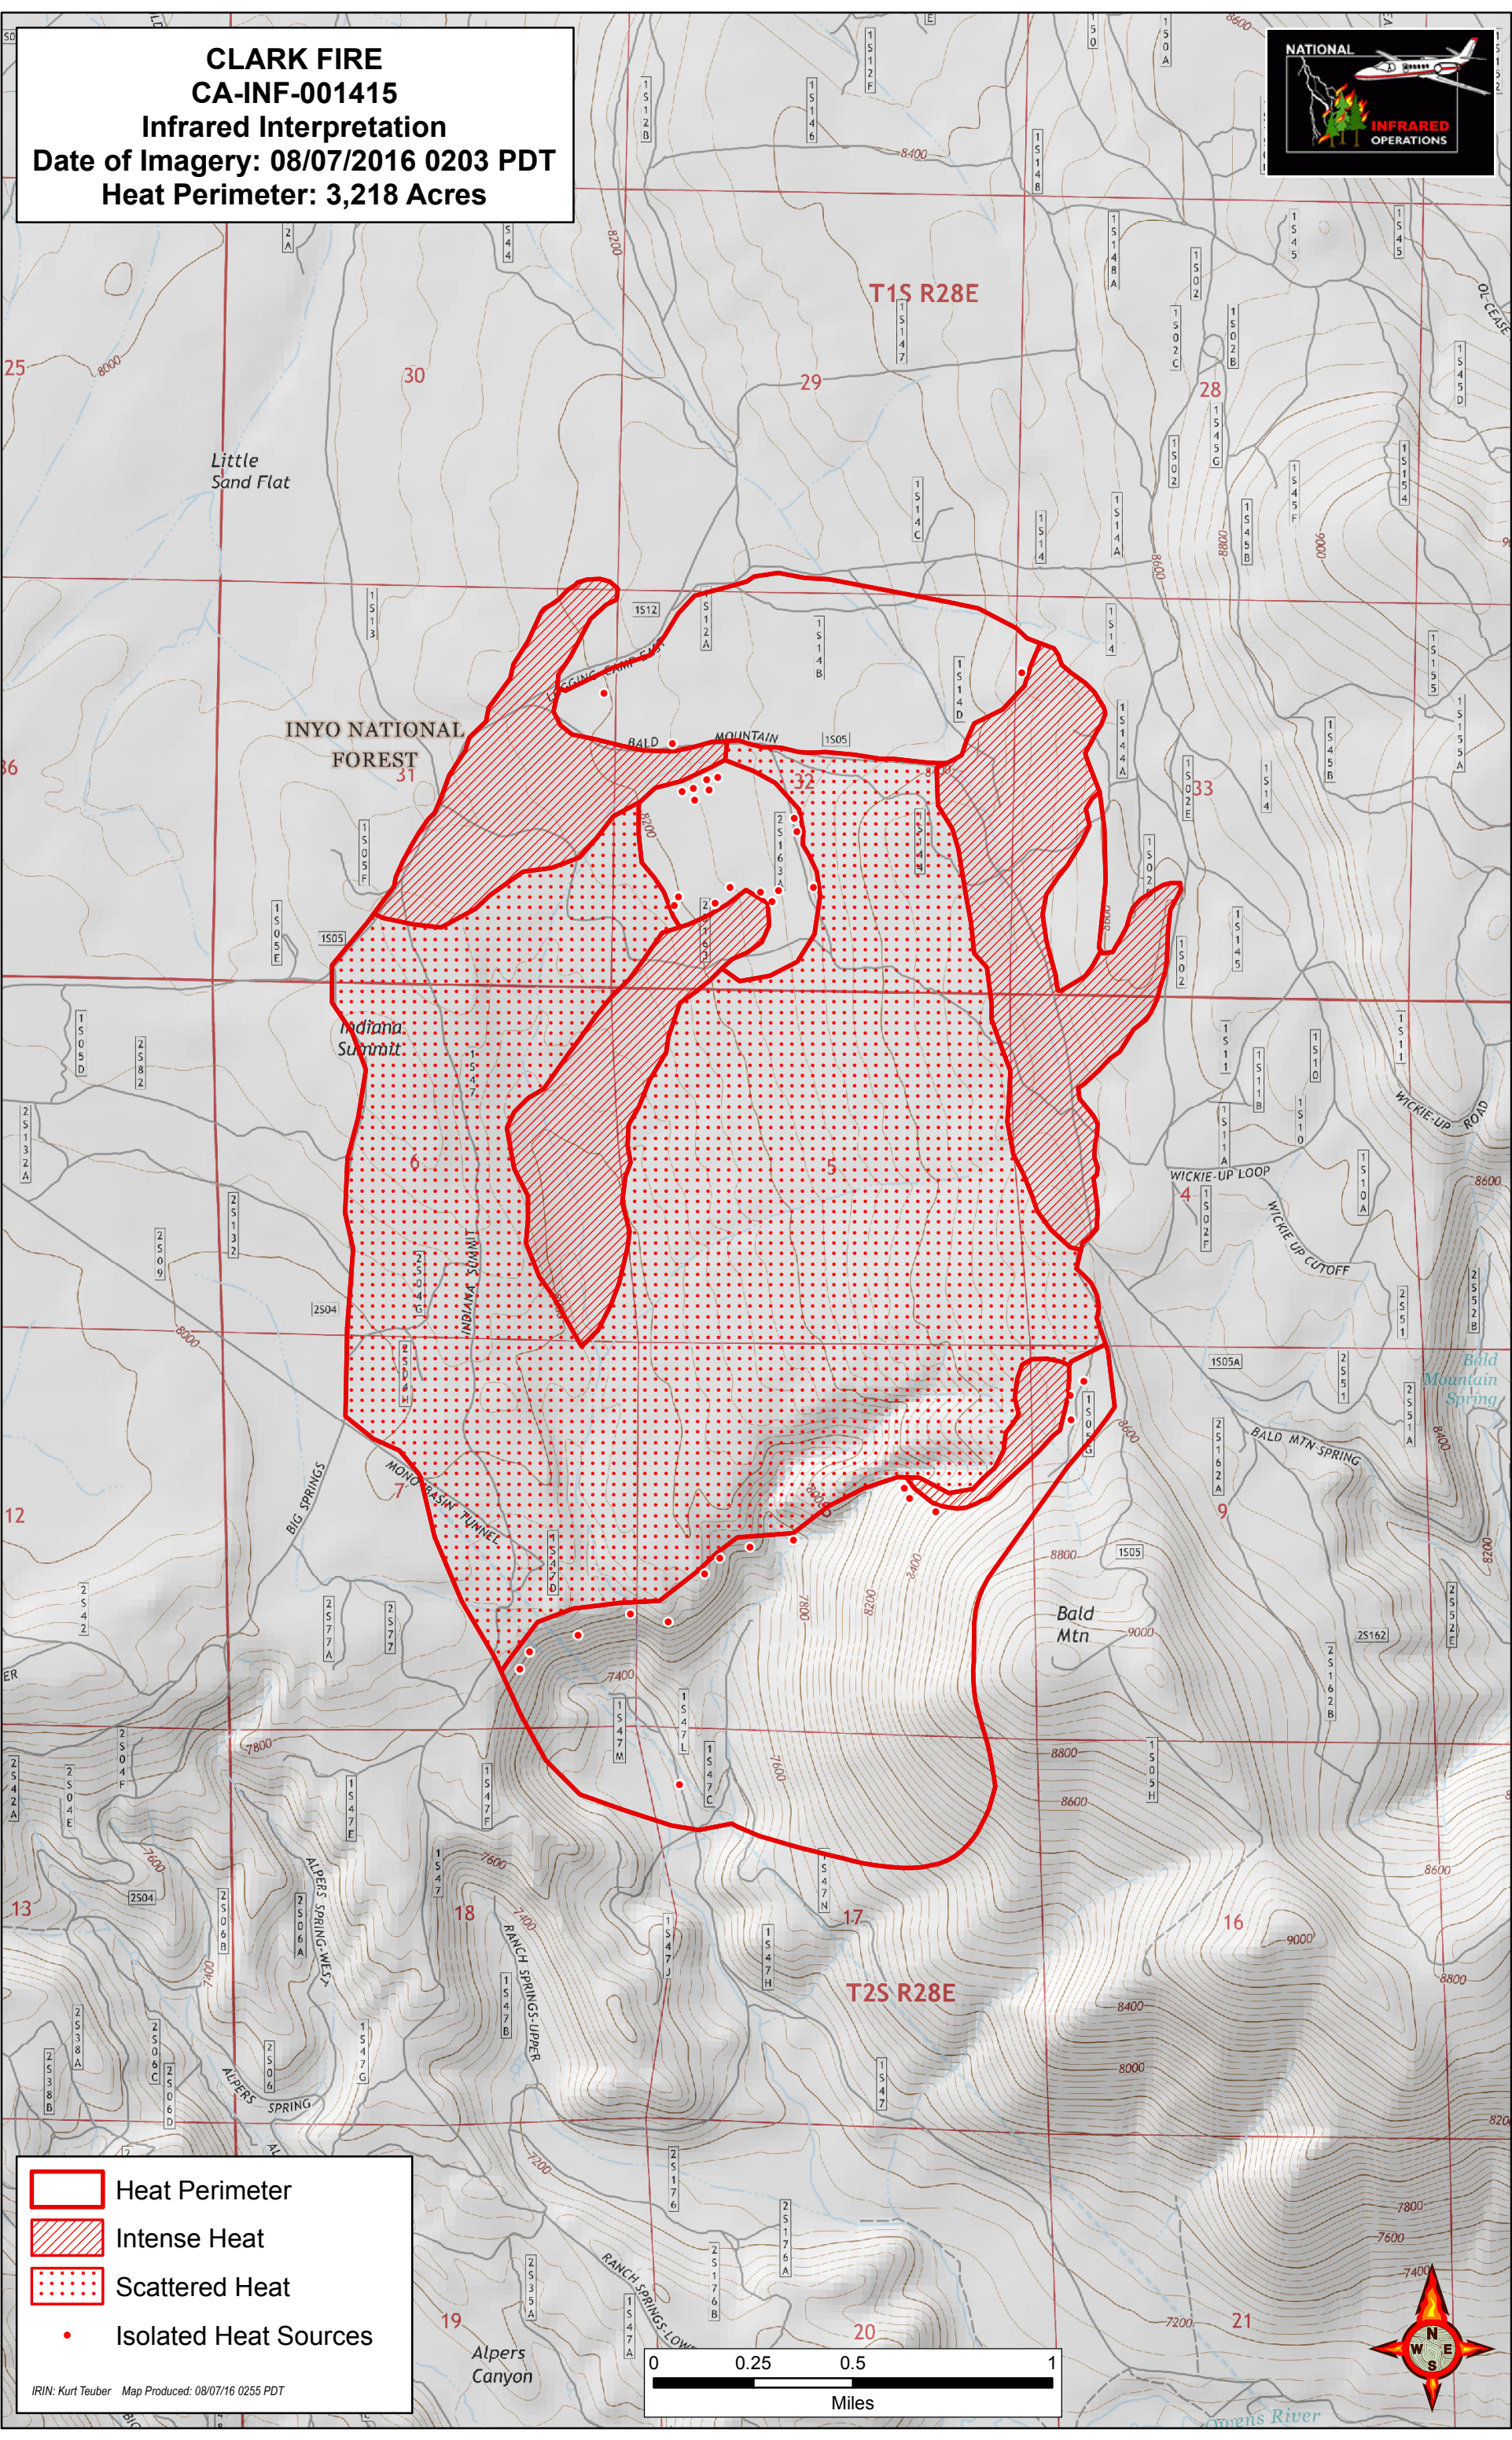

CLARK FIRE
CA-INF-001415
Infrared Interpretation
Date of Imagery: 08/07/2016 0203 PDT
Heat Perimeter: 3,218 Acres

	Heat Perimeter
	Intense Heat
	Scattered Heat
	Isolated Heat Sources