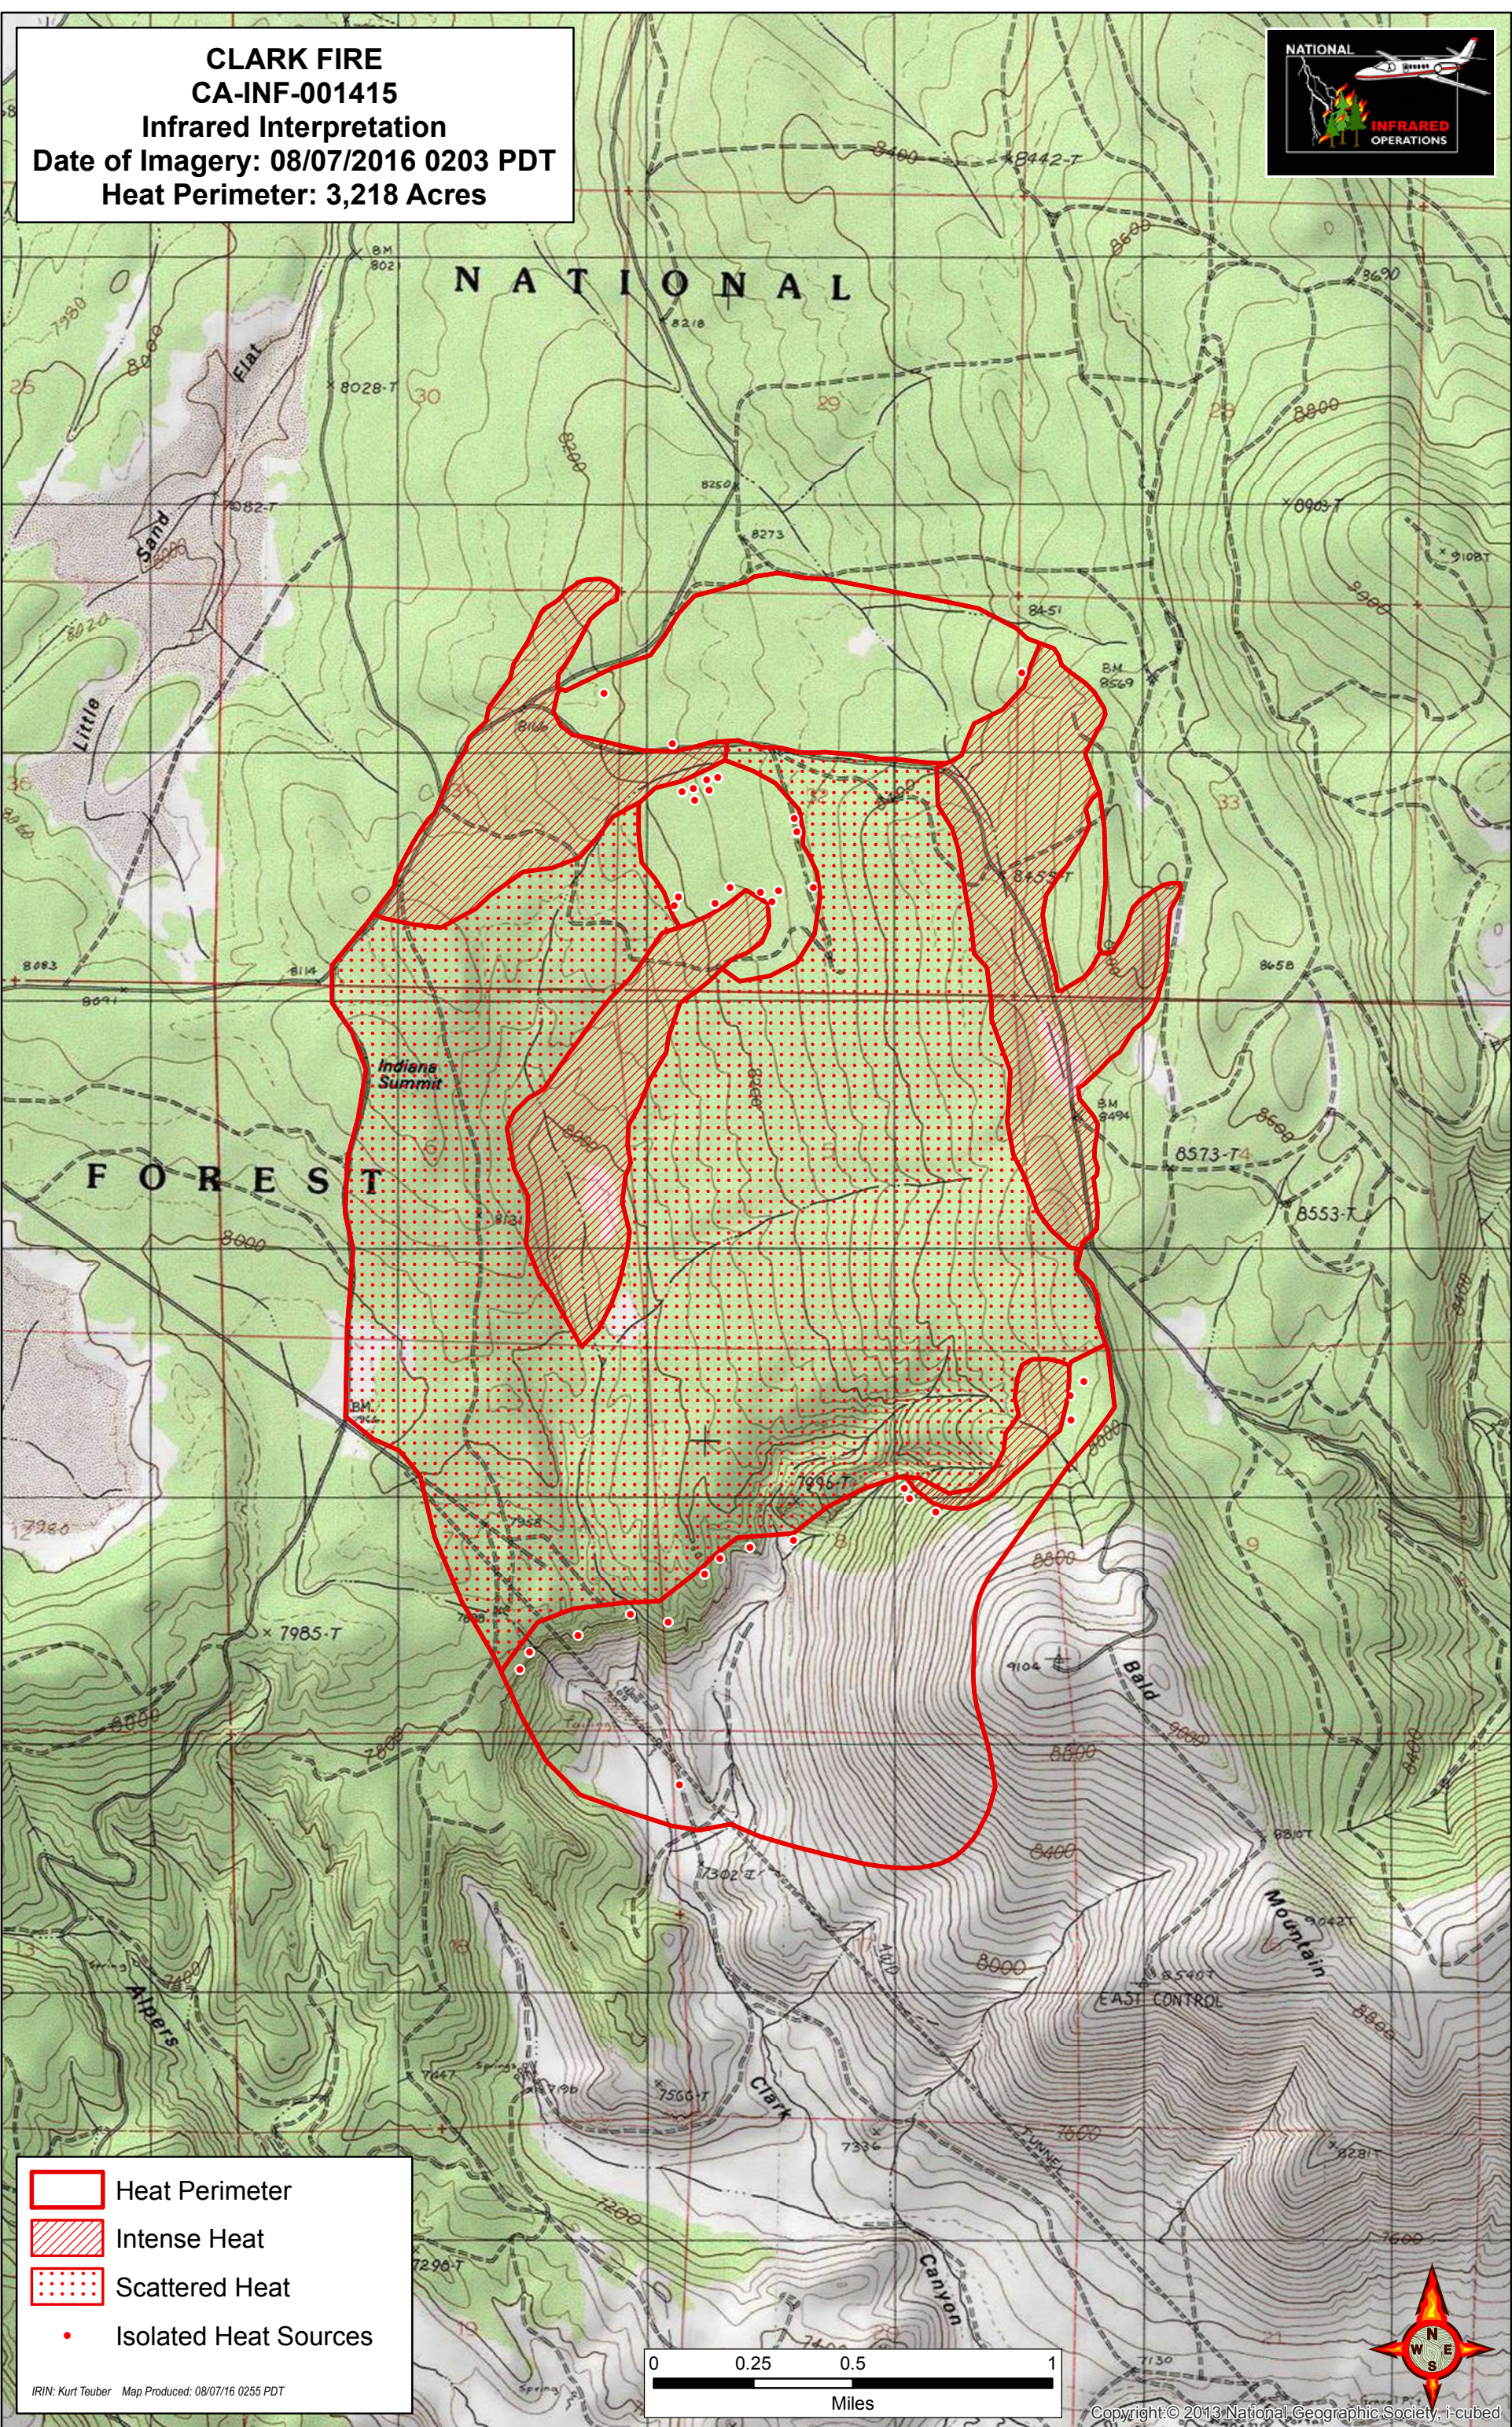

CLARK FIRE
CA-INF-001415
Infrared Interpretation
Date of Imagery: 08/07/2016 0203 PDT
Heat Perimeter: 3,218 Acres

	Heat Perimeter
	Intense Heat
	Scattered Heat
	Isolated Heat Sources