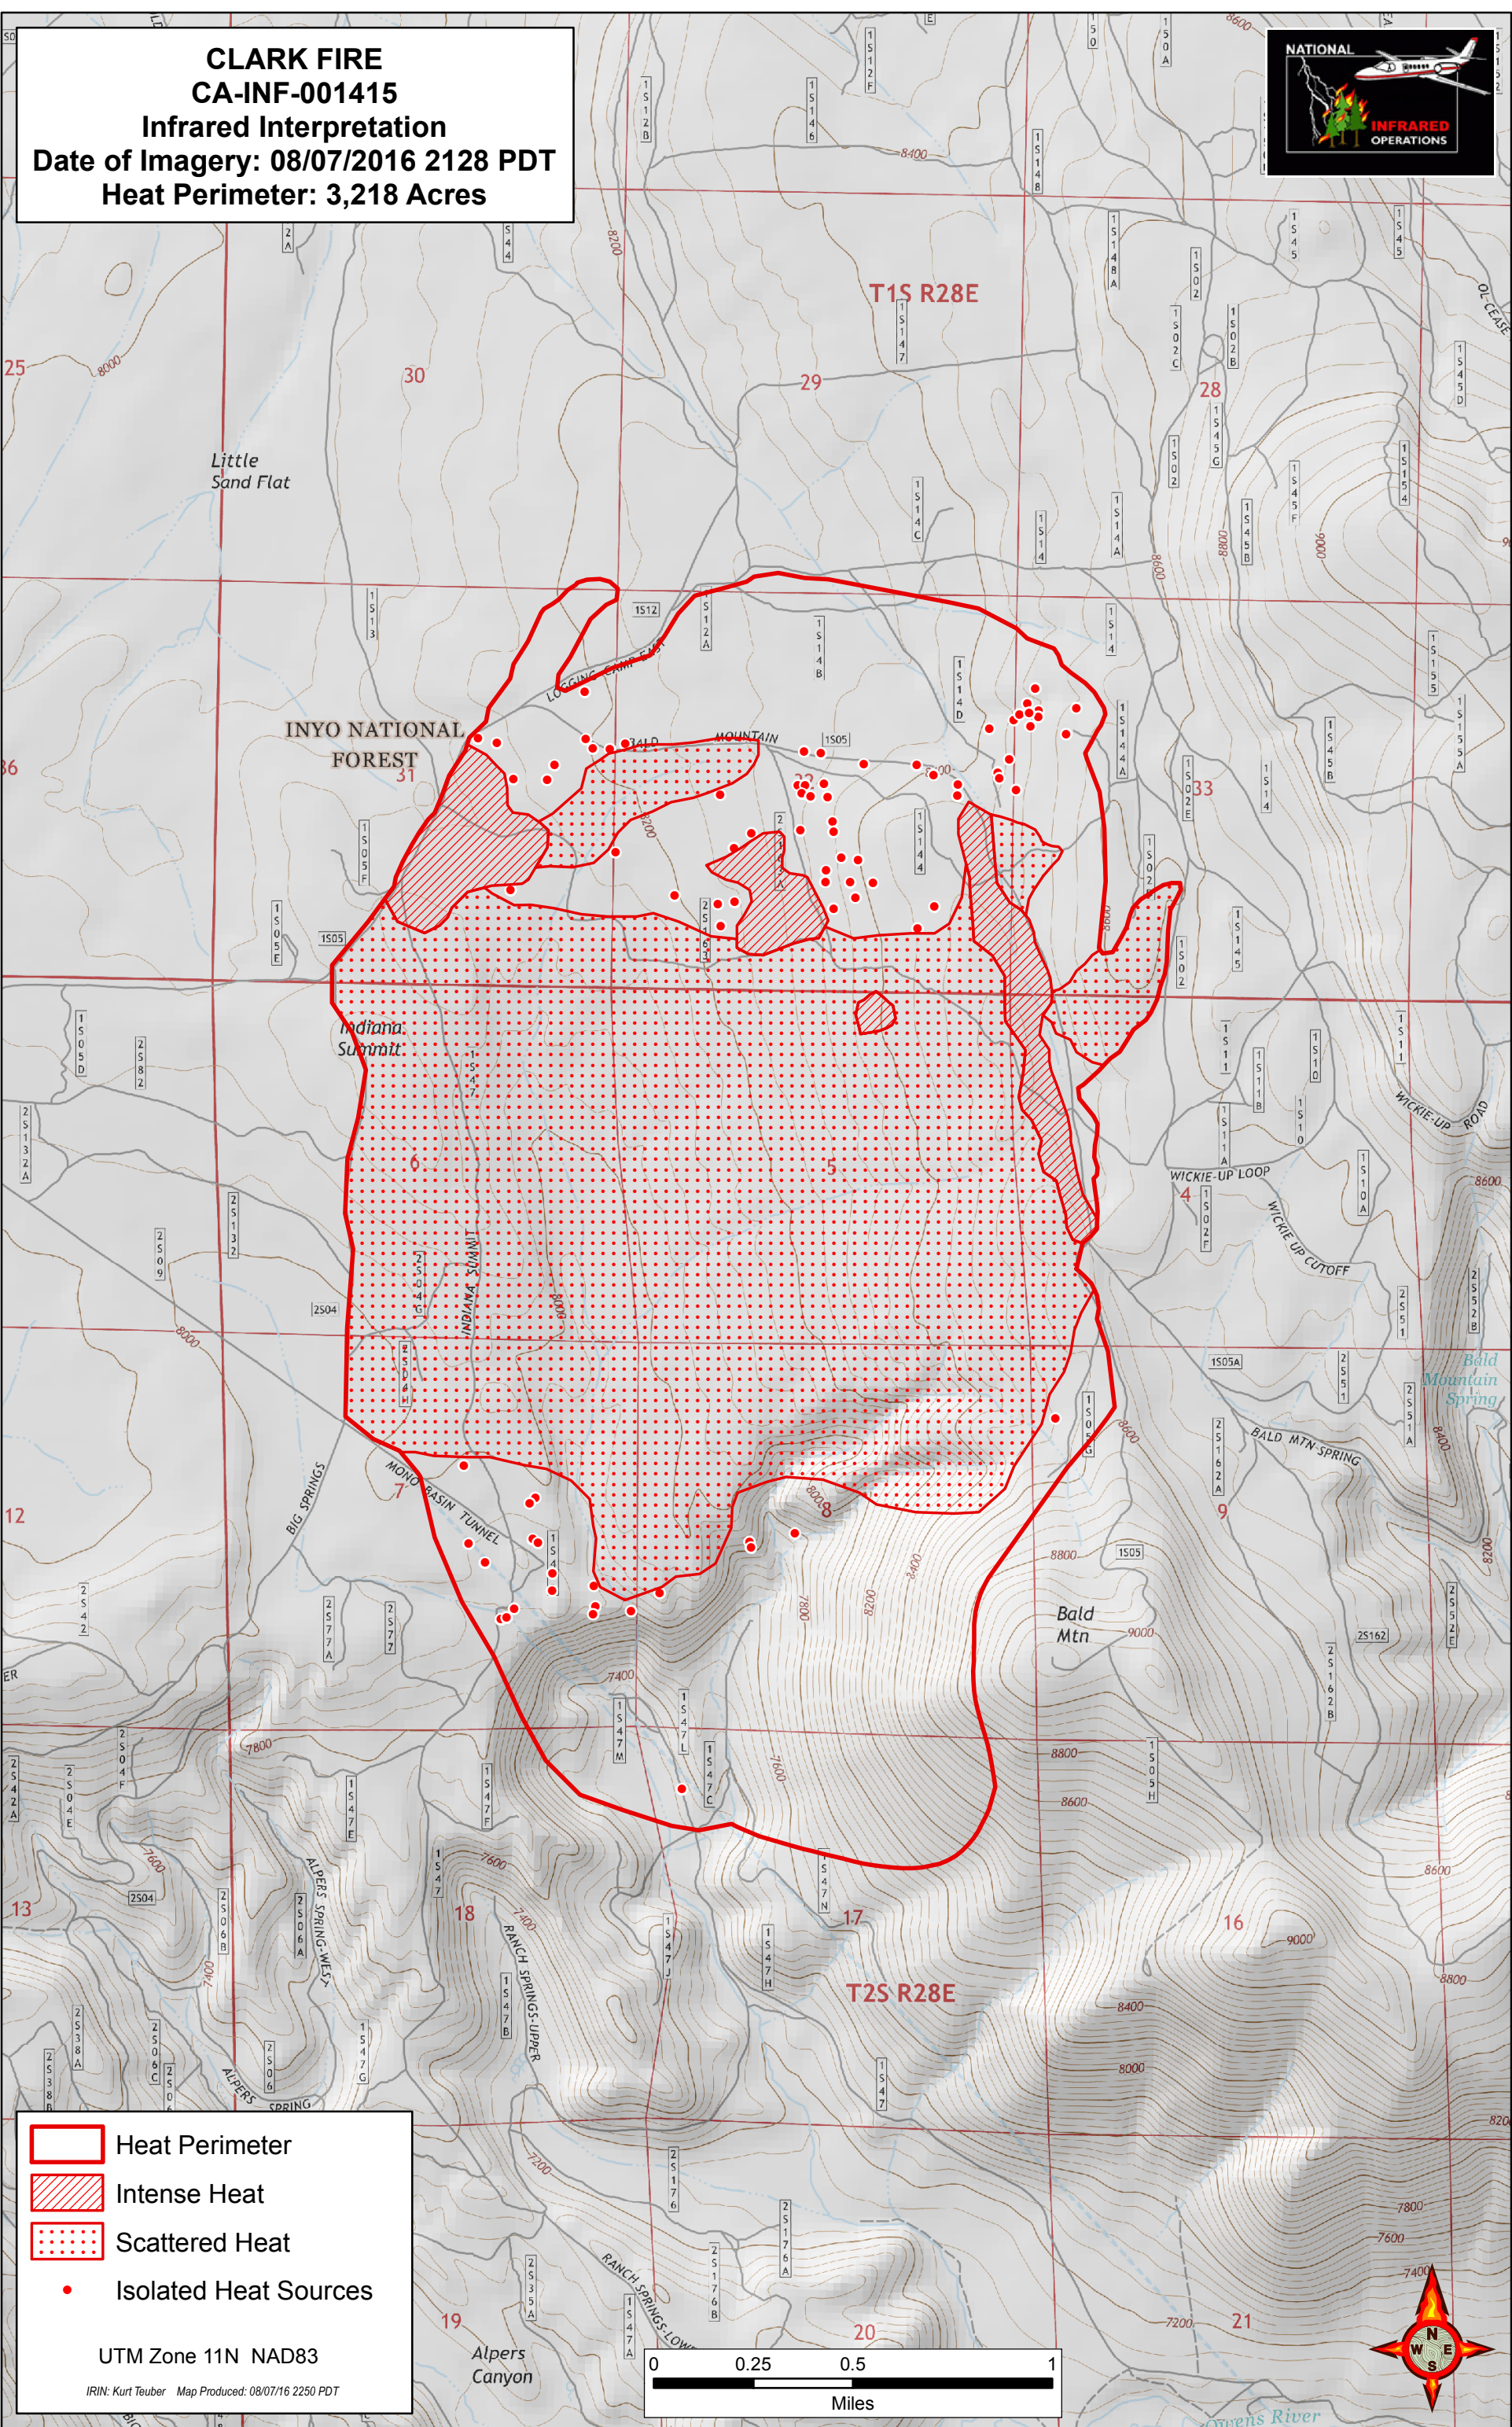

CLARK FIRE
CA-INF-001415
Infrared Interpretation
Date of Imagery: 08/07/2016 2128 PDT
Heat Perimeter: 3,218 Acres

 Heat Perimeter
 Intense Heat
 Scattered Heat
 Isolated Heat Sources

UTM Zone 11N NAD83

IRIN: Kurt Teuber Map Produced: 08/07/16 2250 PDT