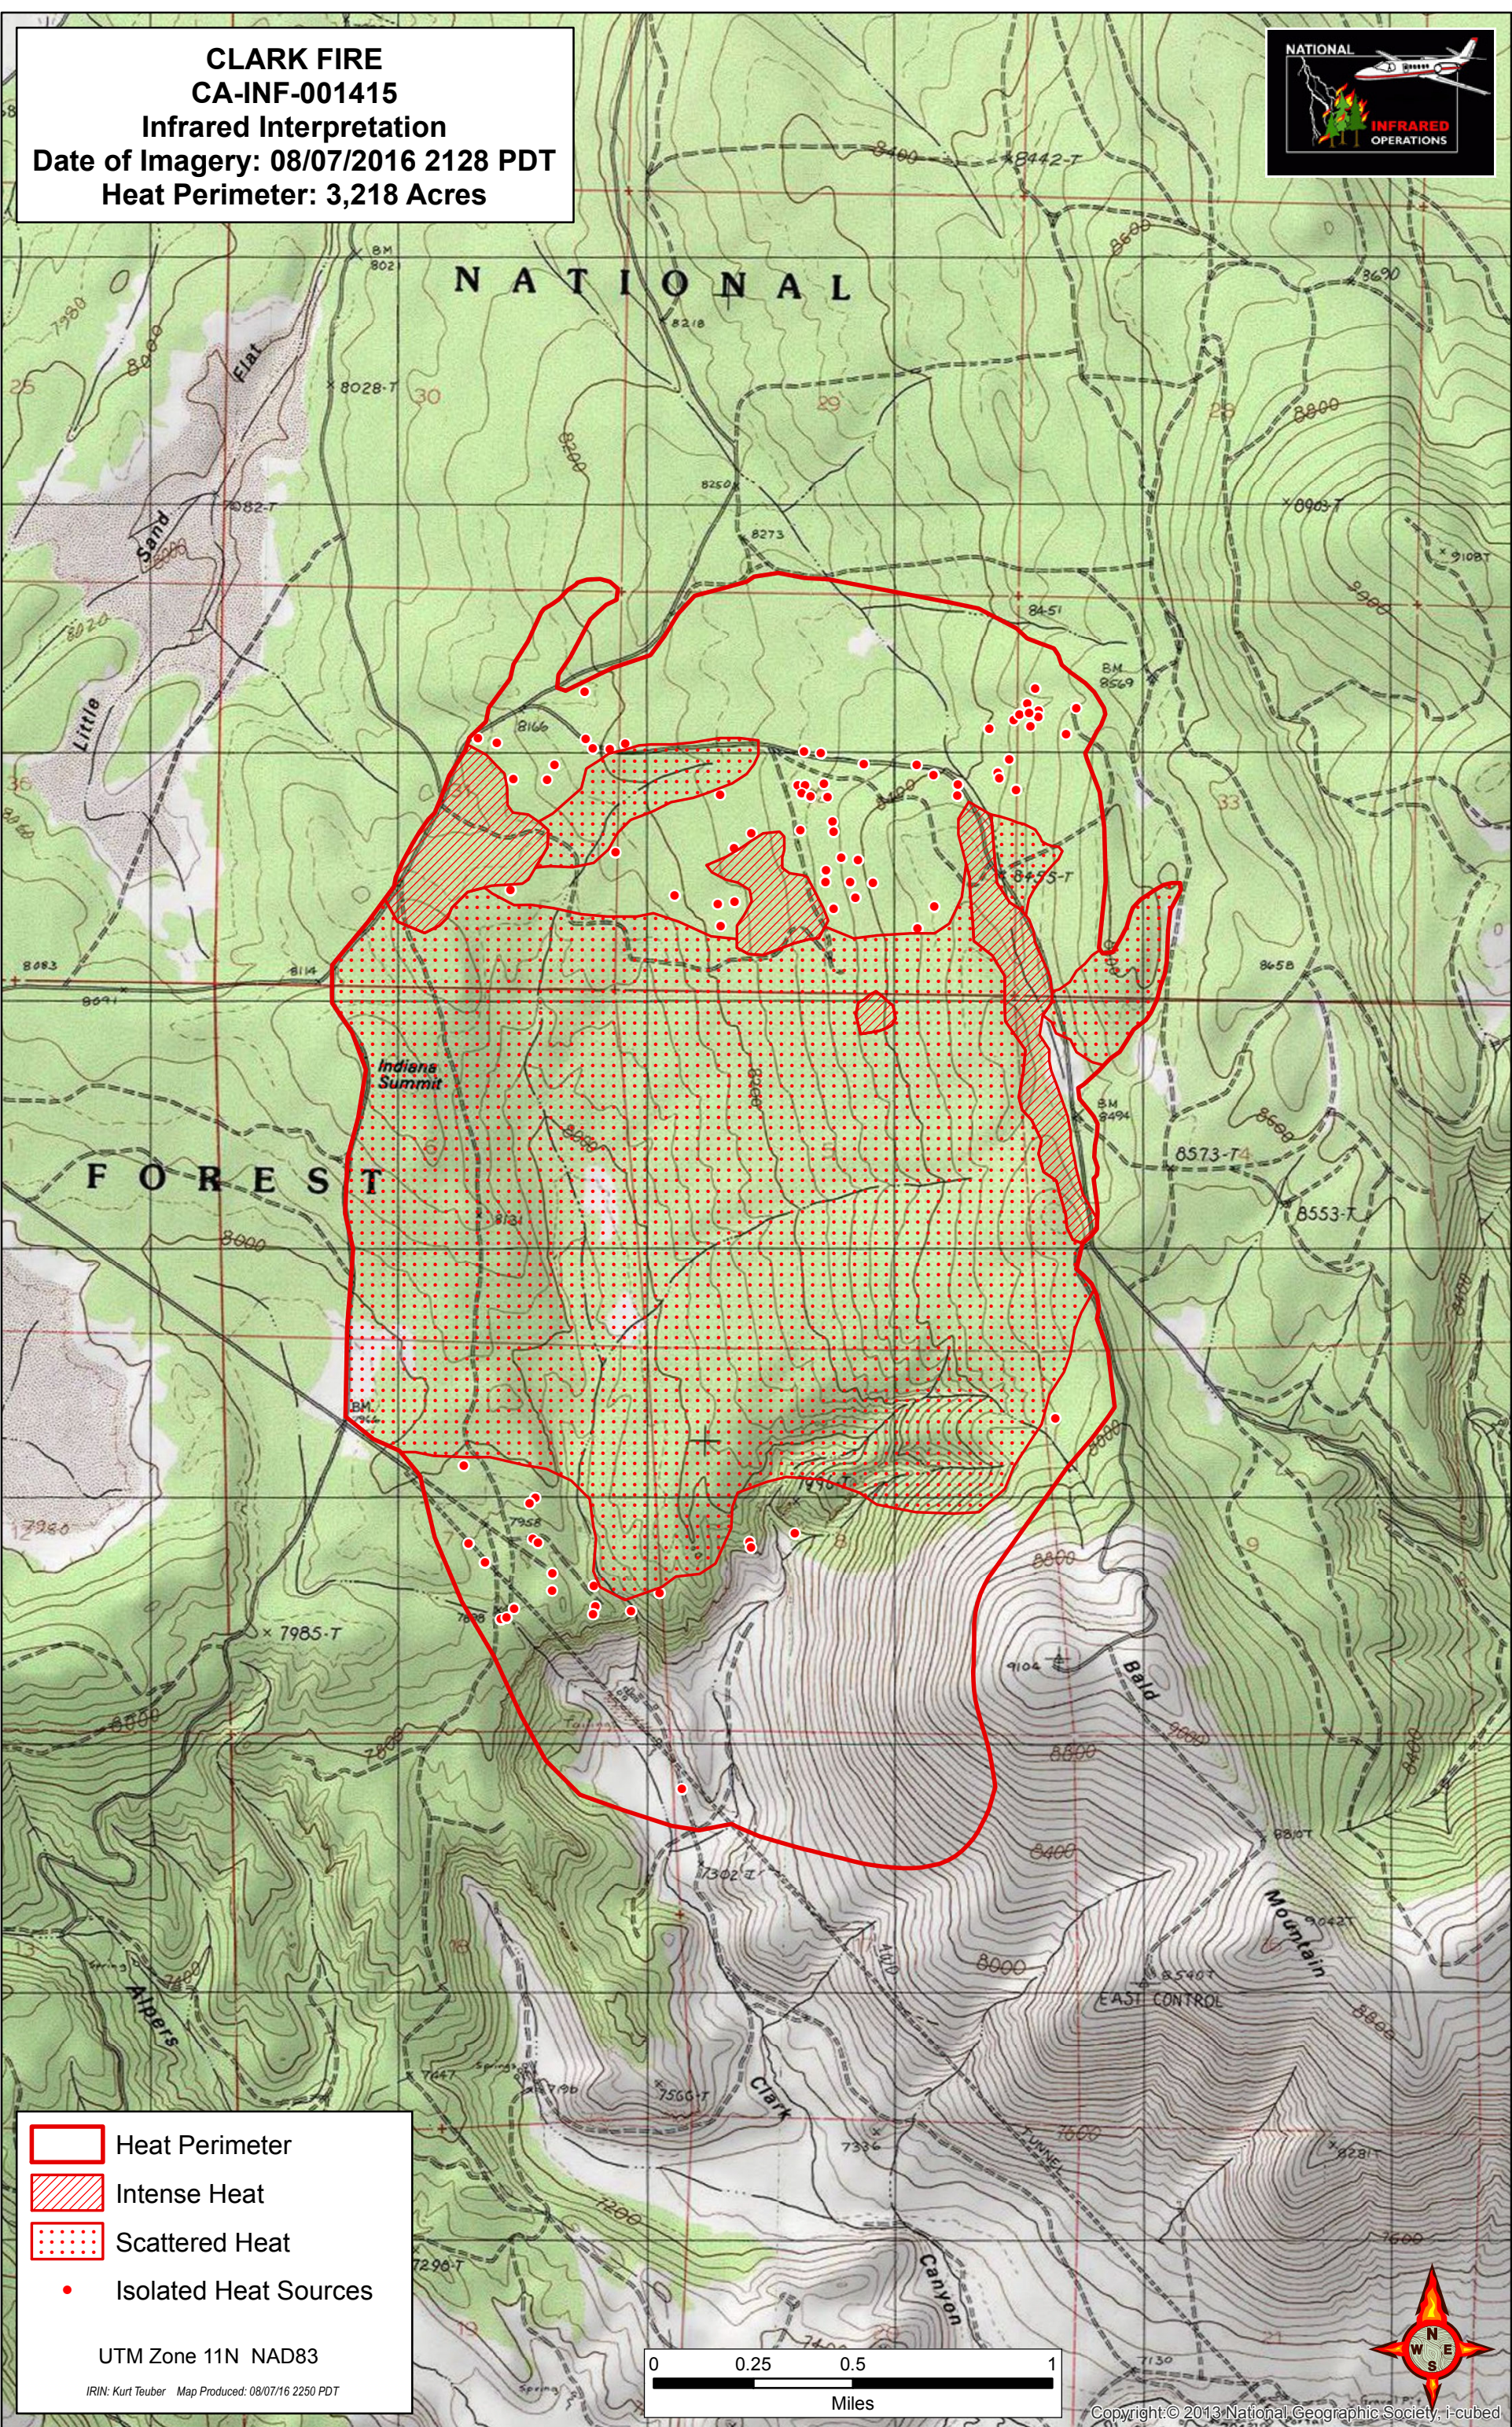

CLARK FIRE
CA-INF-001415
Infrared Interpretation
Date of Imagery: 08/07/2016 2128 PDT
Heat Perimeter: 3,218 Acres

-  Heat Perimeter
-  Intense Heat
-  Scattered Heat
-  Isolated Heat Sources

UTM Zone 11N NAD83

IRIN: Kurt Teuber Map Produced: 08/07/16 2250 PDT