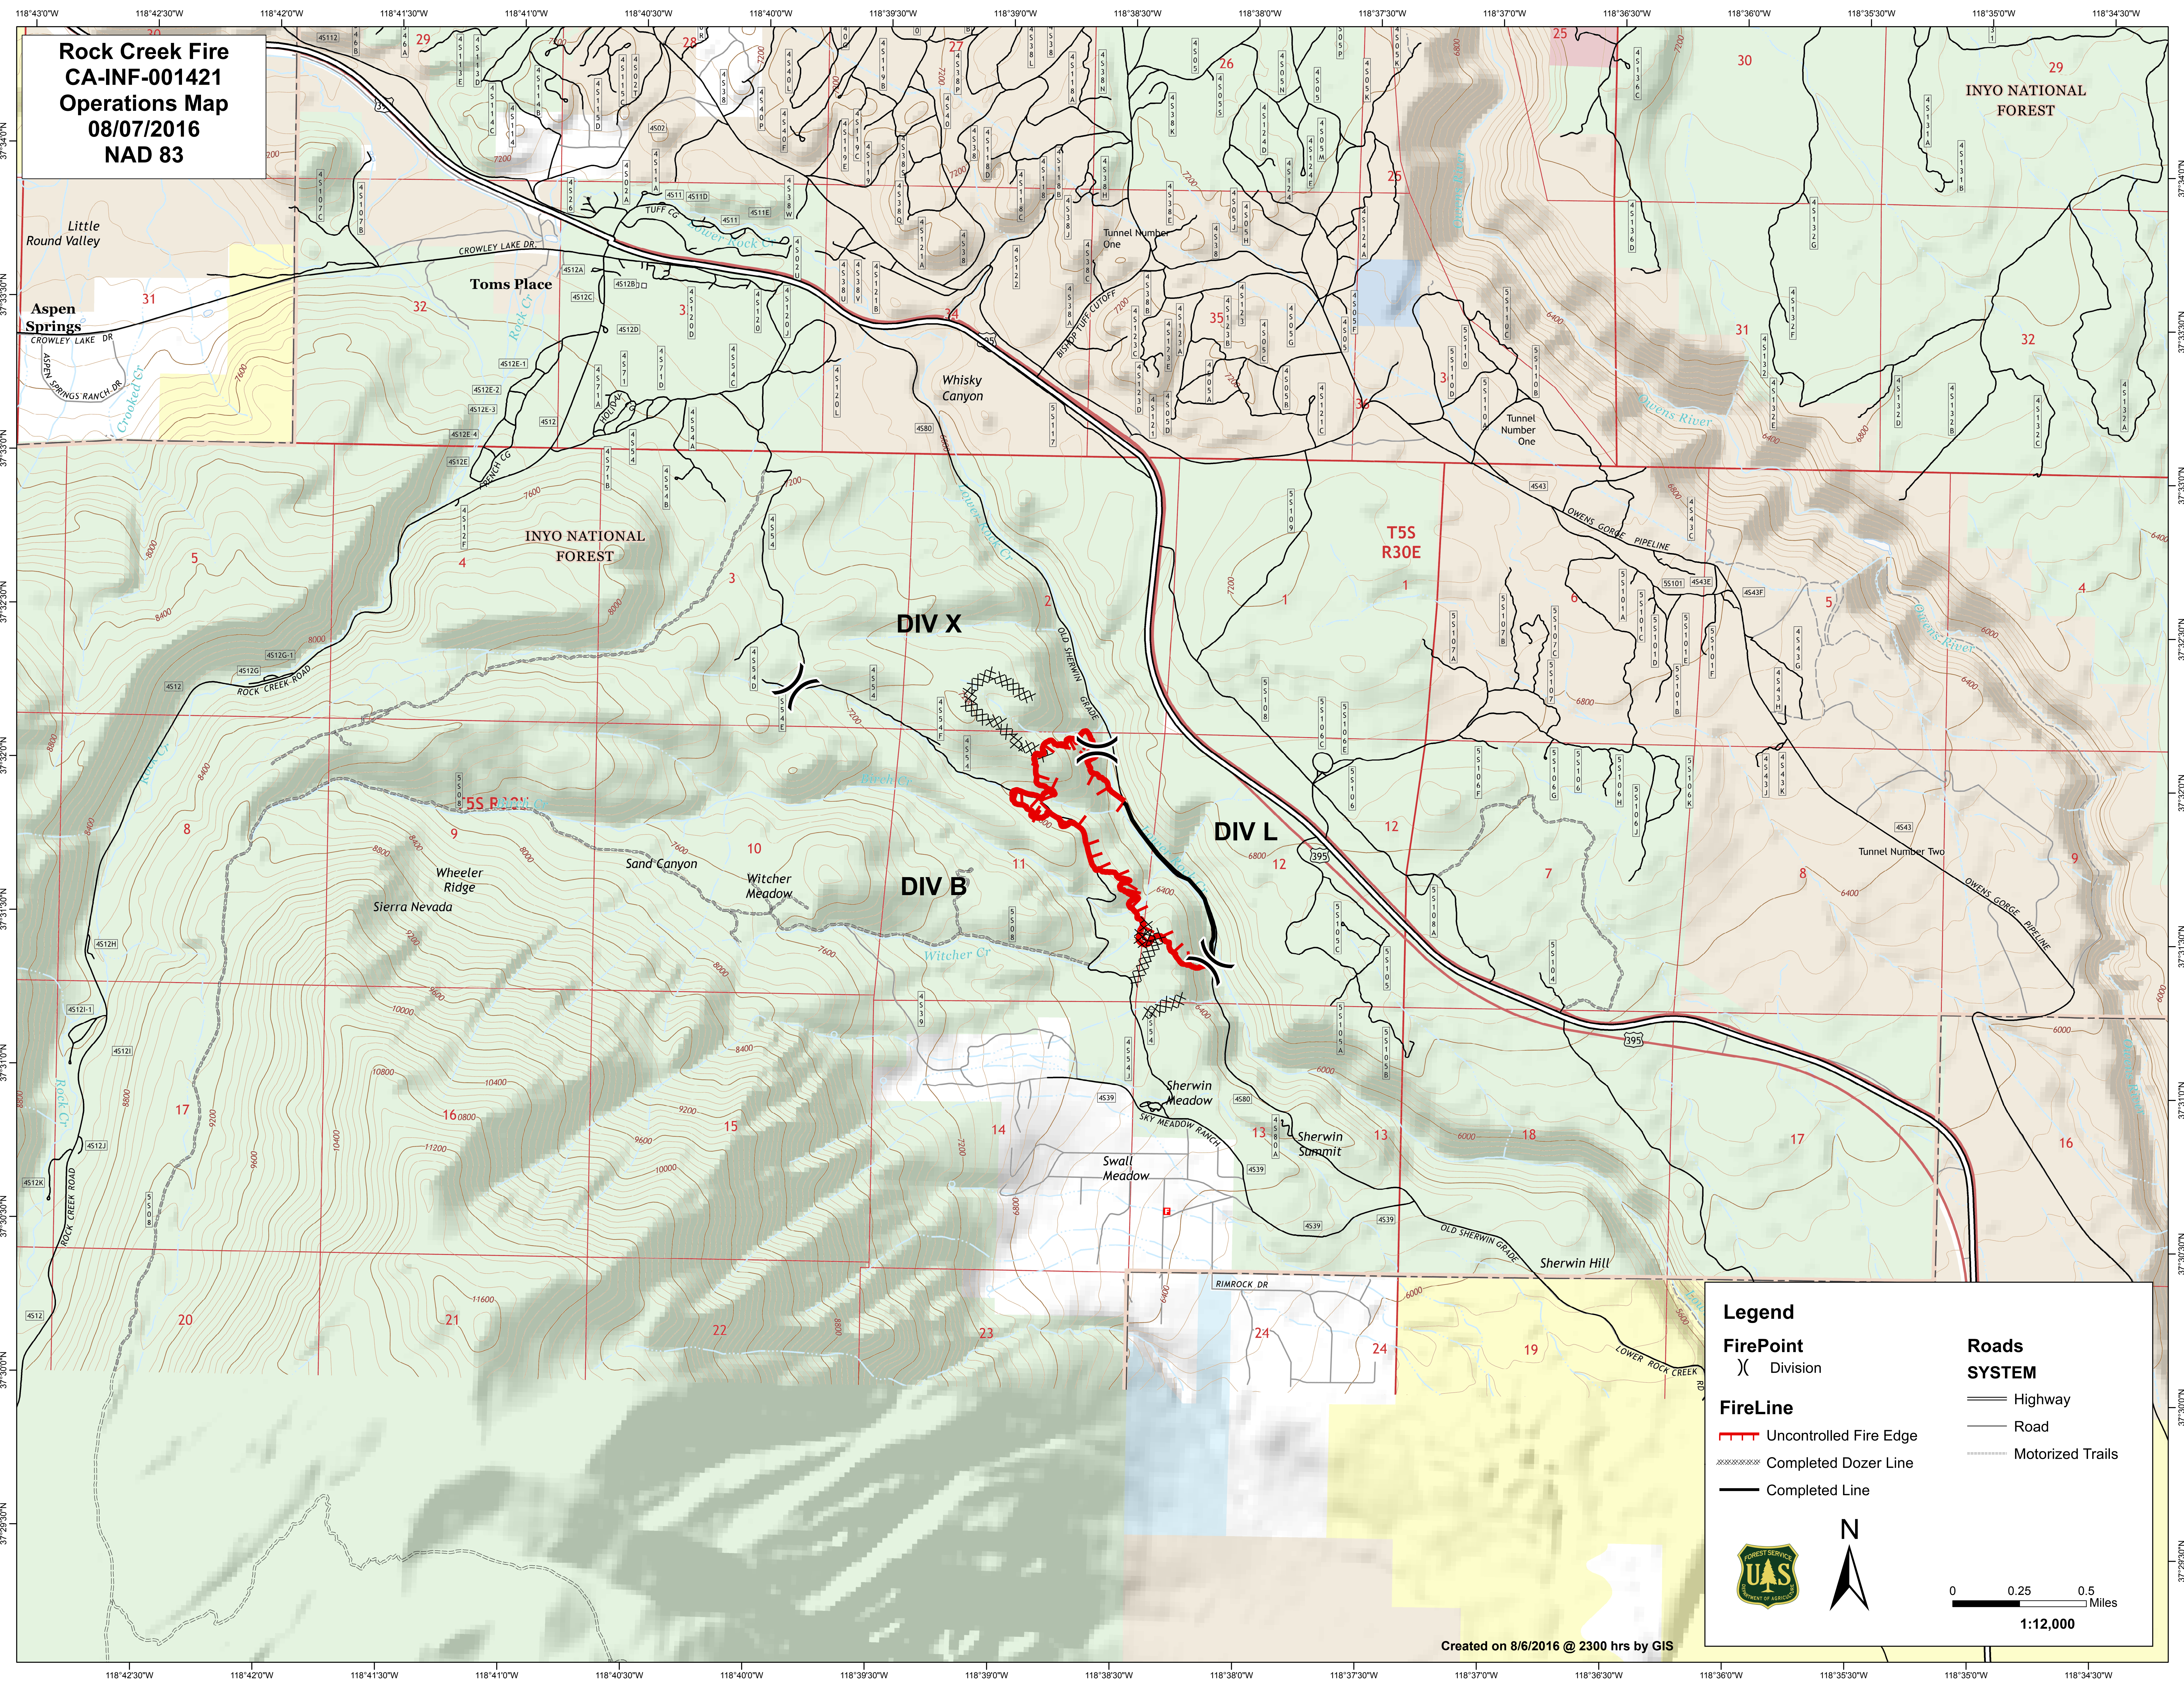

**Rock Creek Fire
CA-INF-001421
Operations Map
08/07/2016
NAD 83**

Legend

FirePoint	(X) Division	Roads	— Highway
FireLine	— Uncontrolled Fire Edge	— Road	— Motorized Trails
	— Completed Dozer Line		
	— Completed Line		

1:12,000