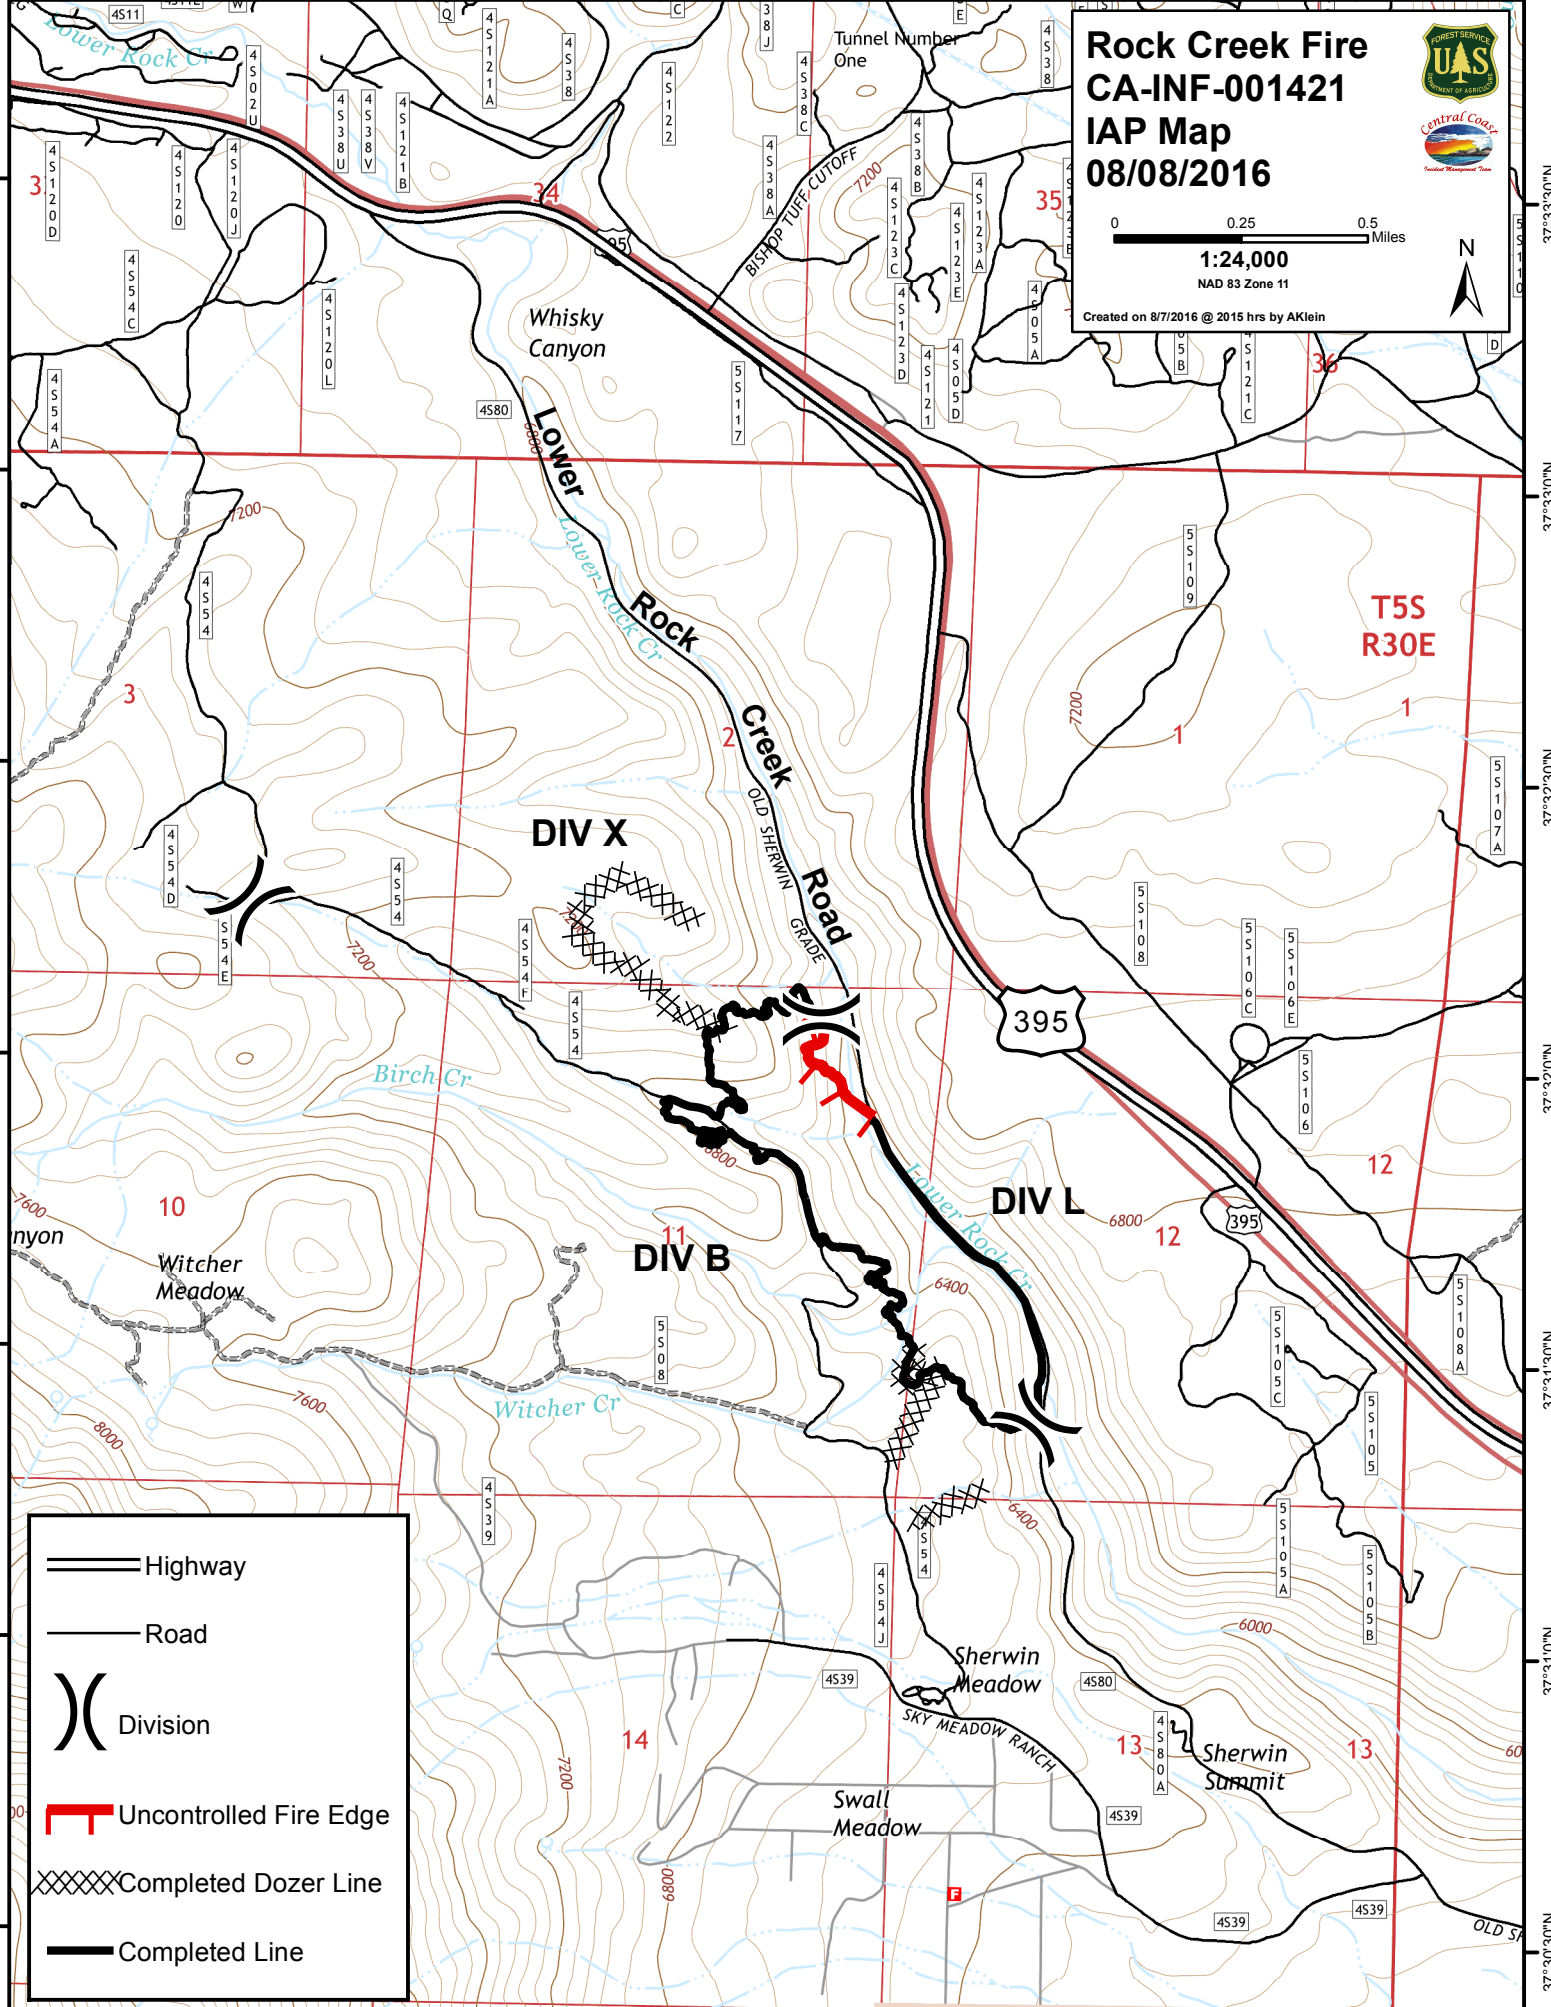

# Rock Creek Fire CA-INF-001421 IAP Map 08/08/2016

0 0.25 0.5 Miles

**1:24,000**  
NAD 83 Zone 11

Created on 8/7/2016 @ 2015 hrs by AKlein

-  Highway
-  Road
-  Division
-  Uncontrolled Fire Edge
-  Completed Dozer Line
-  Completed Line