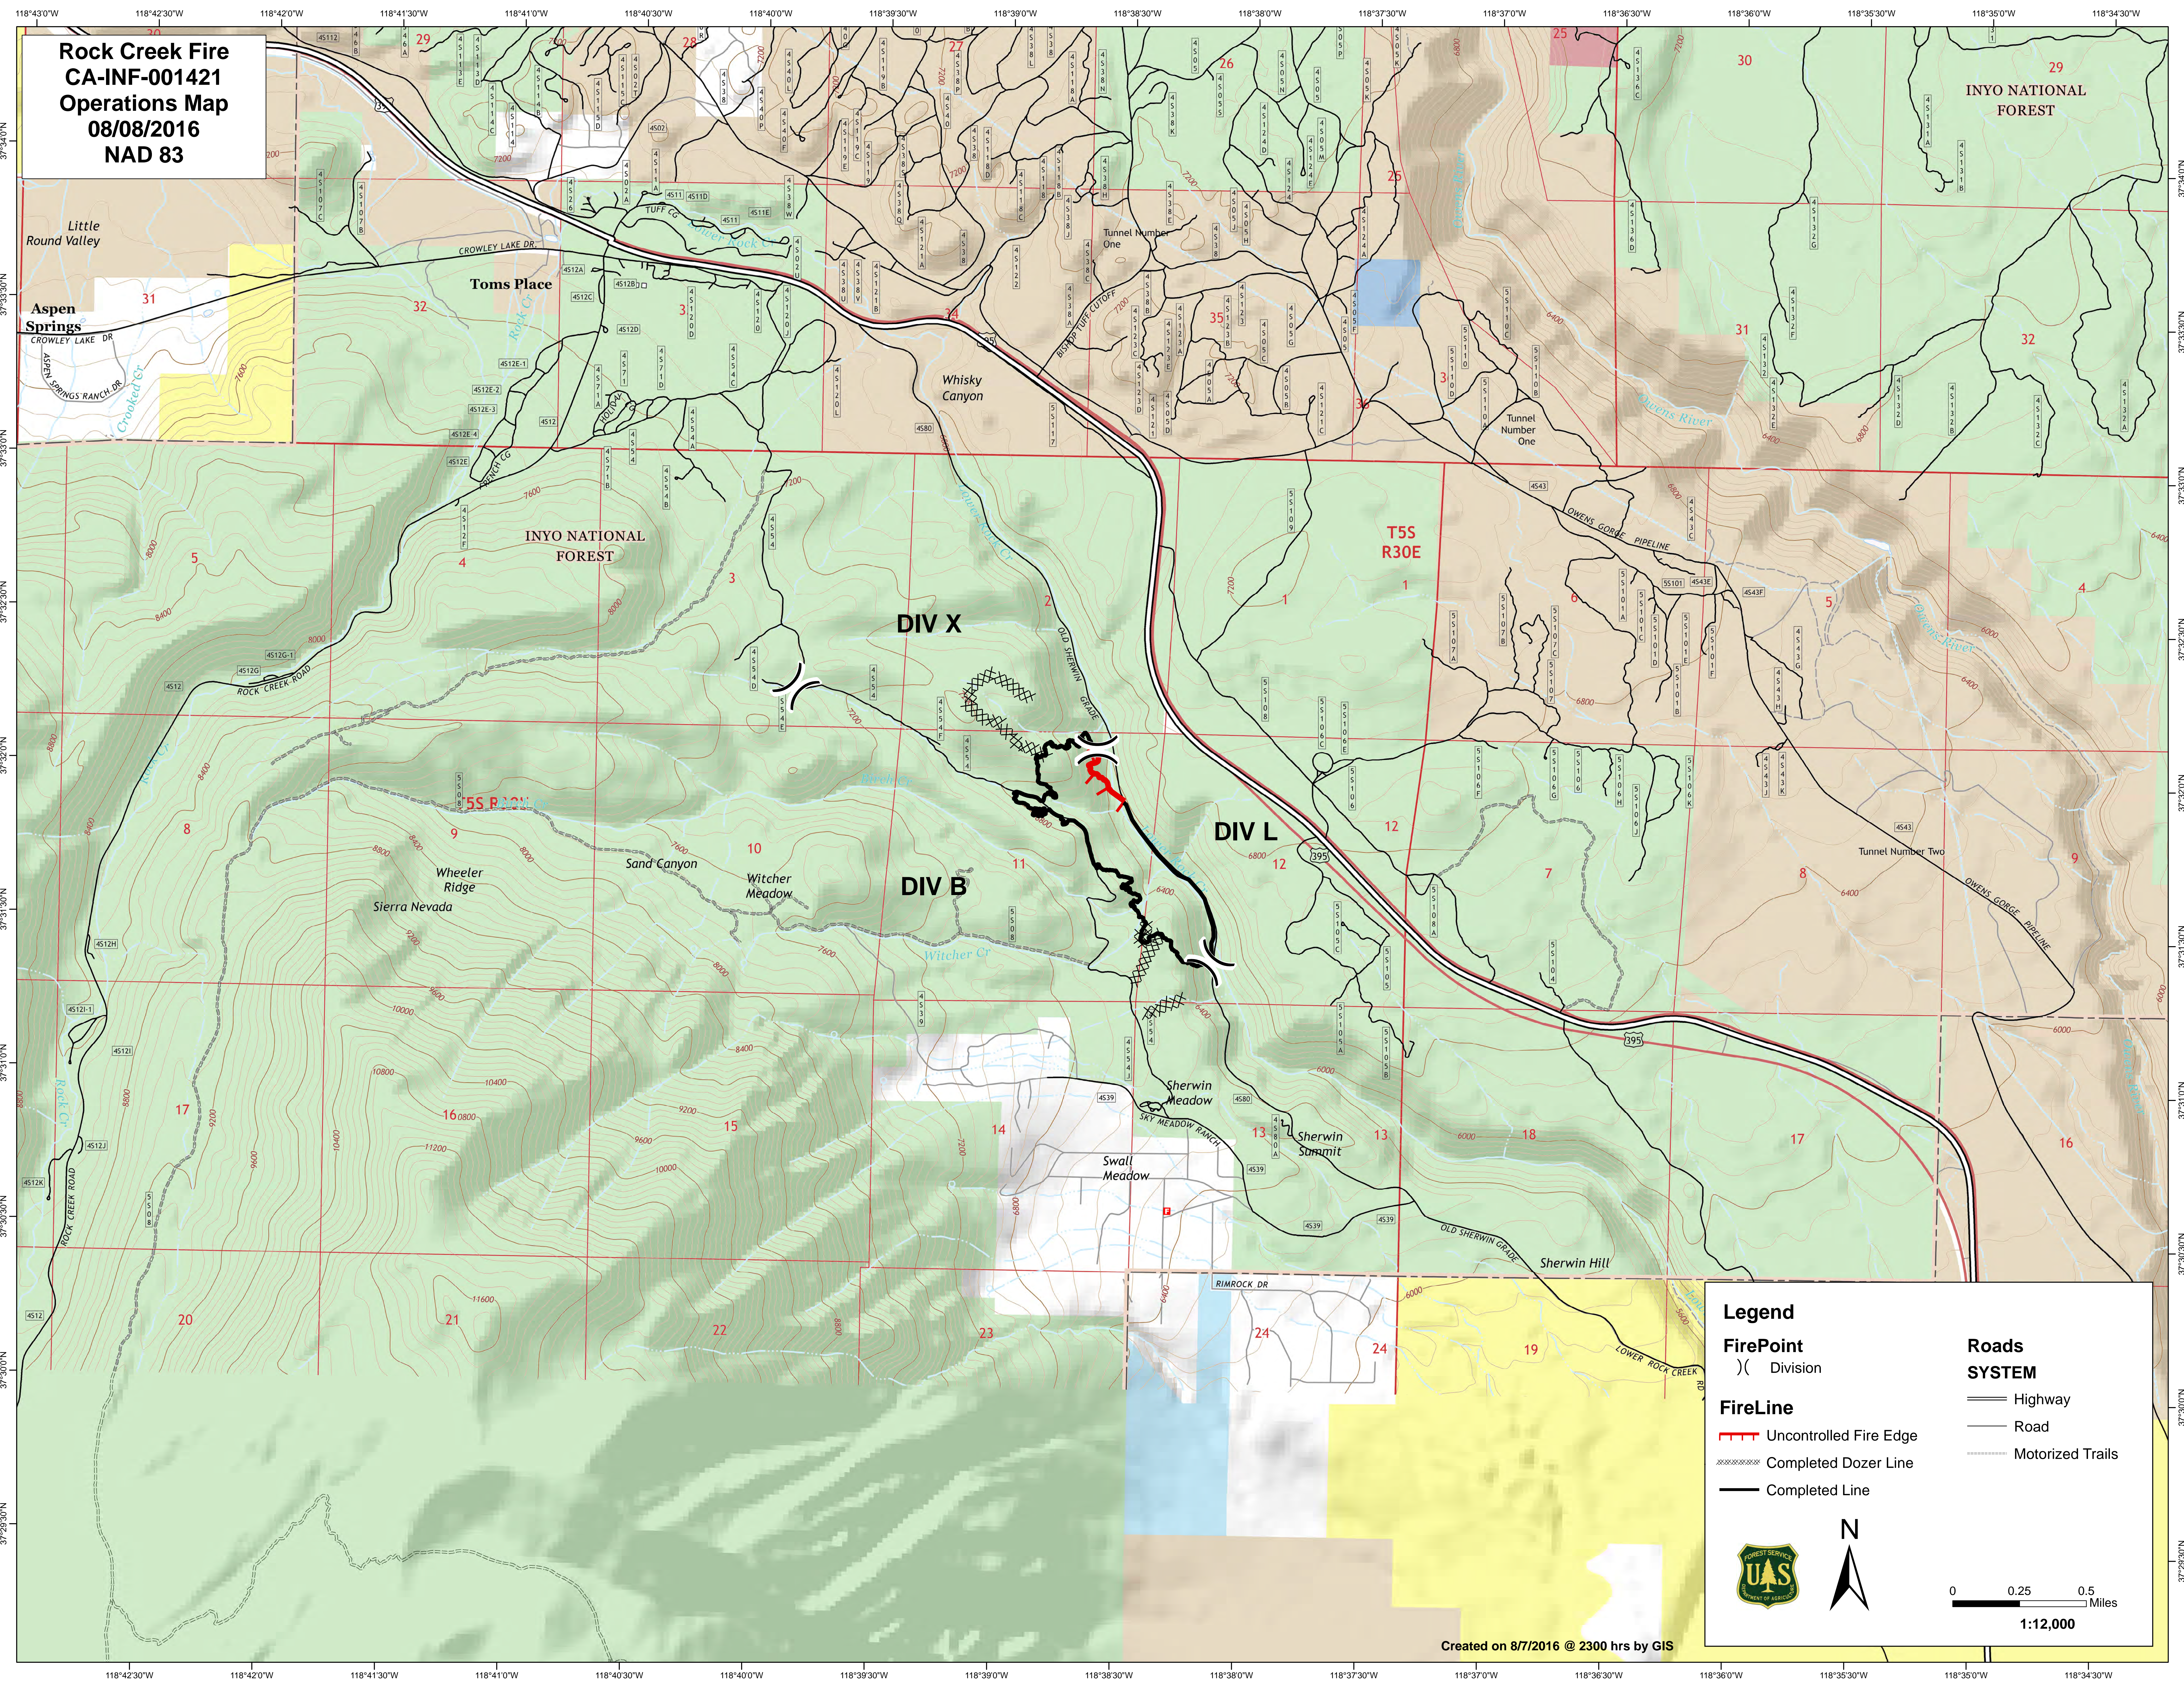

**Rock Creek Fire
CA-INF-001421
Operations Map
08/08/2016
NAD 83**

Legend

FirePoint
 () Division

FireLine
 [Red line with cross-ticks] Uncontrolled Fire Edge
 [Black line with cross-ticks] Completed Dozer Line
 [Solid black line] Completed Line

Roads SYSTEM
 [Thick black line] Highway
 [Thin black line] Road
 [Dashed black line] Motorized Trails

 **U.S. FOREST SERVICE**

 0 0.25 0.5 Miles
1:12,000