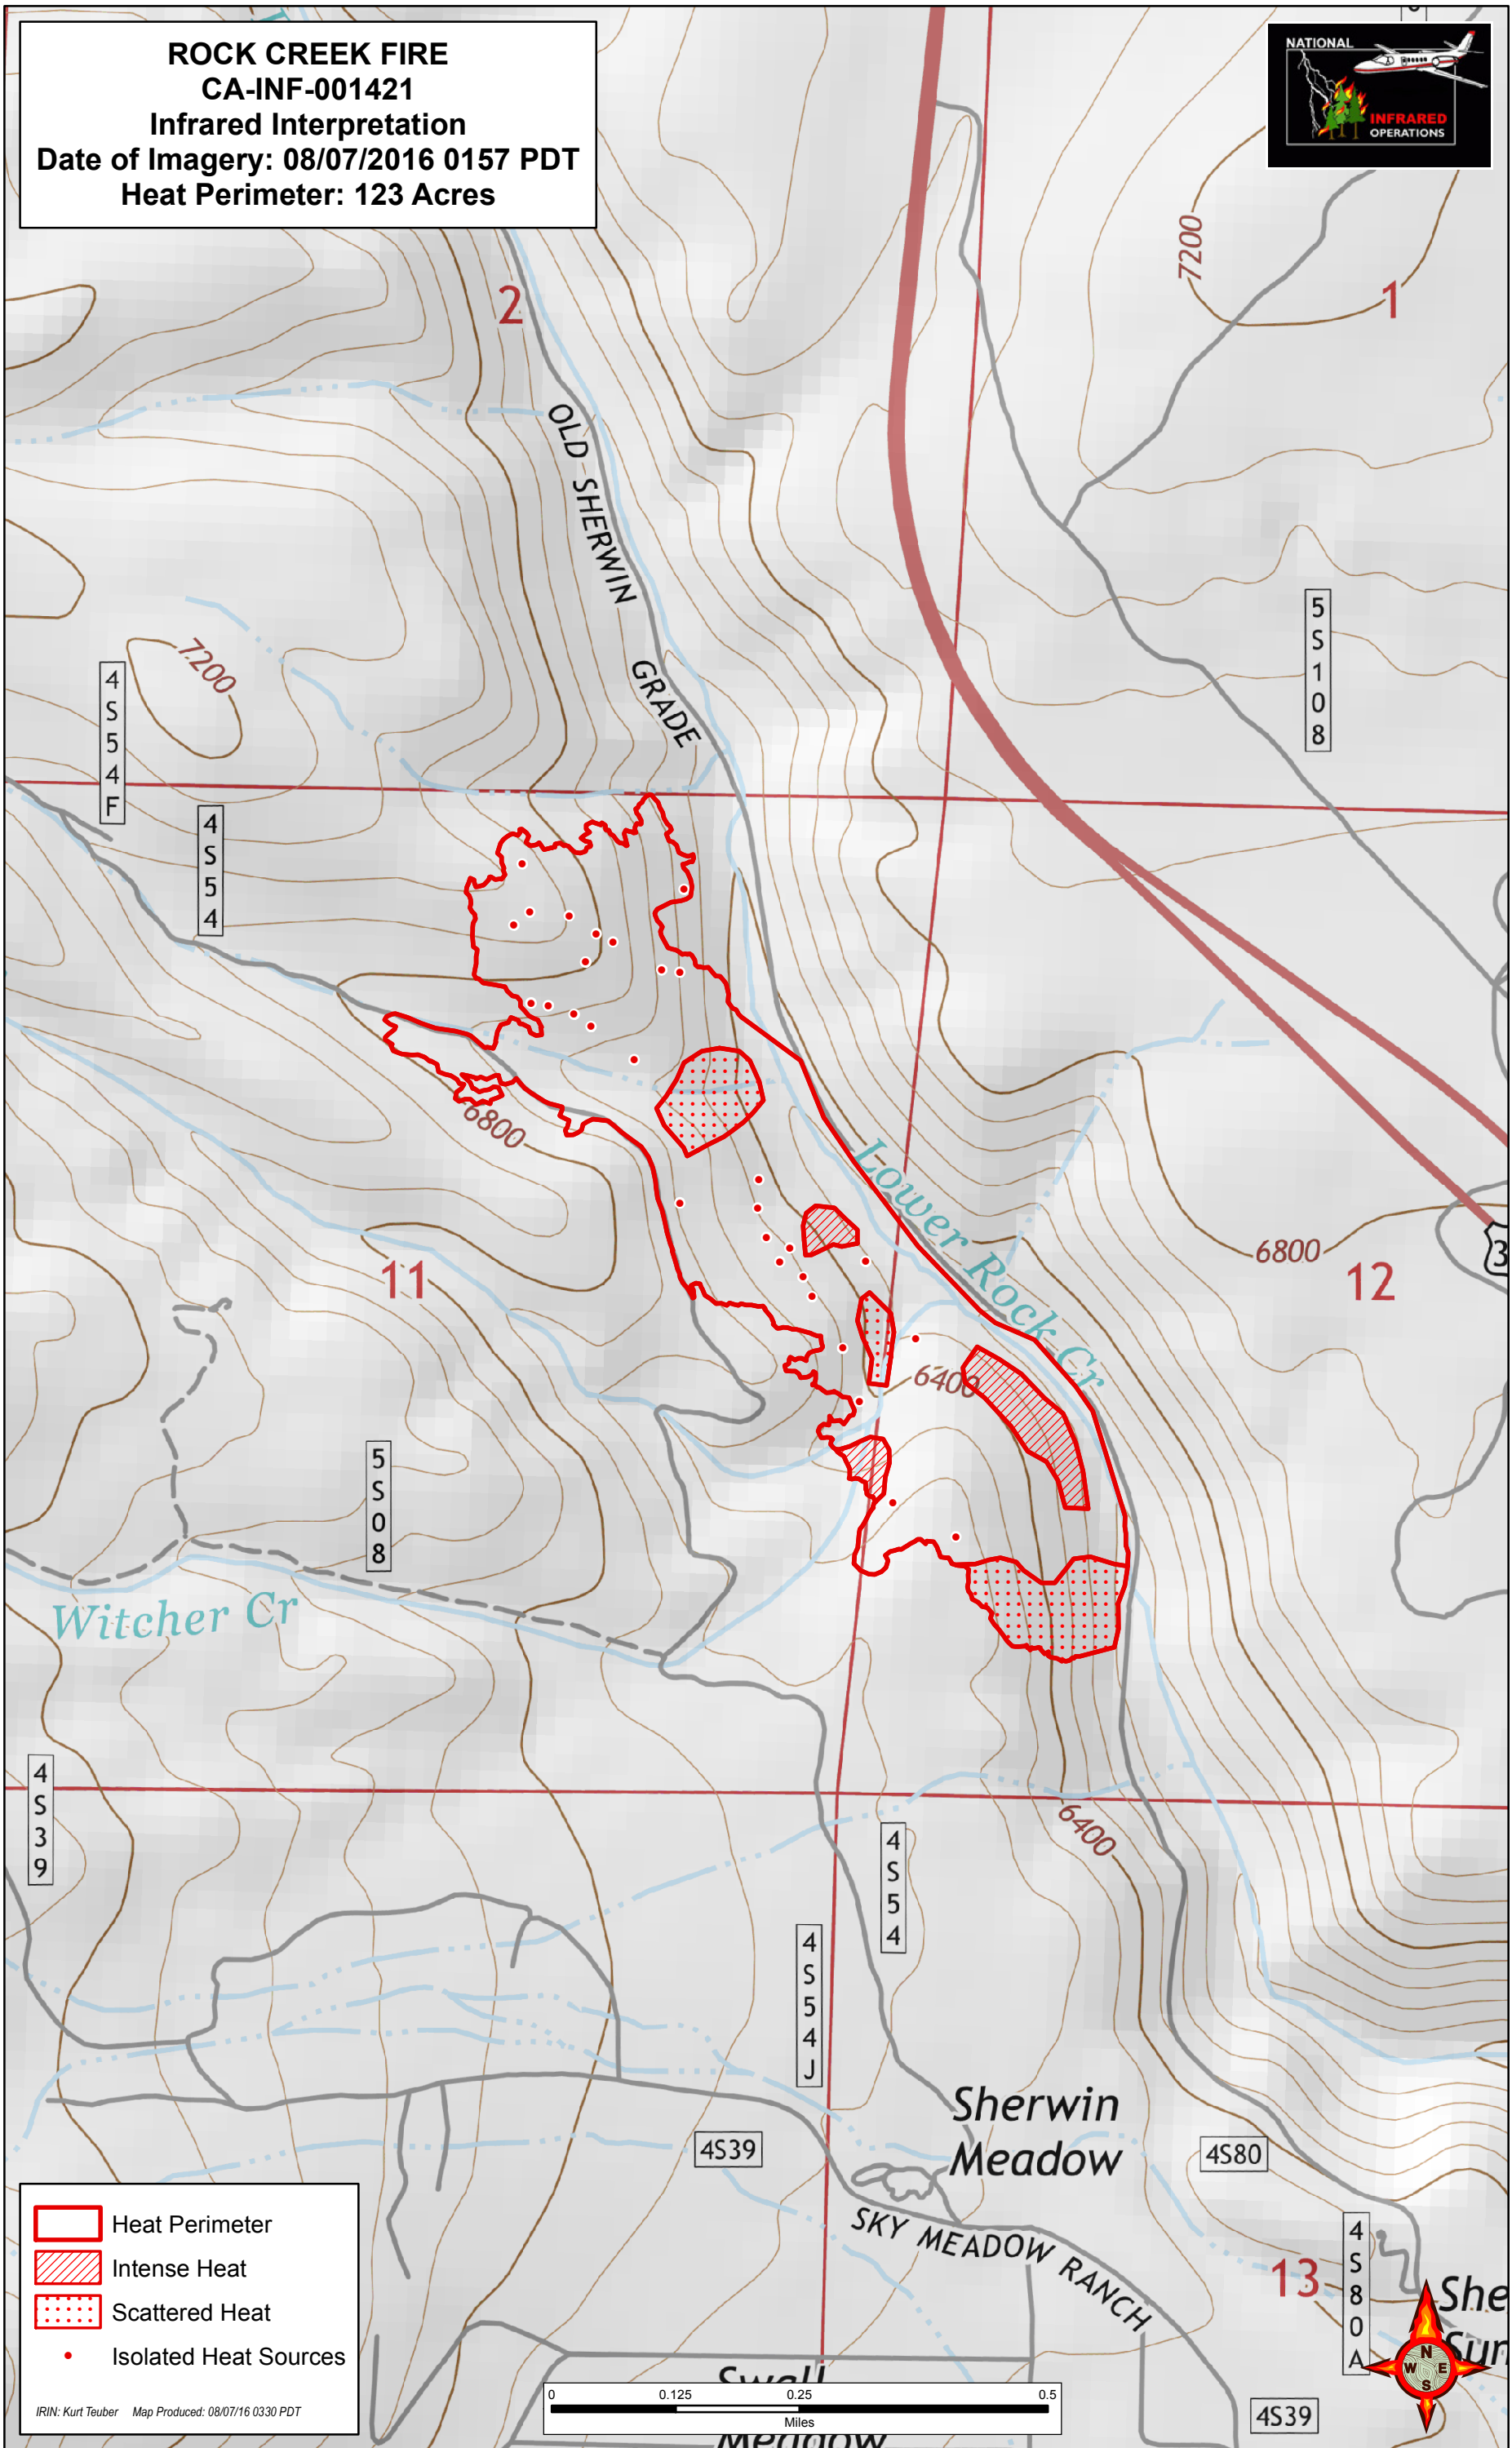

ROCK CREEK FIRE
CA-INF-001421
Infrared Interpretation
Date of Imagery: 08/07/2016 0157 PDT
Heat Perimeter: 123 Acres

	Heat Perimeter
	Intense Heat
	Scattered Heat
	Isolated Heat Sources

IRIN: Kurt Teuber Map Produced: 08/07/16 0330 PDT