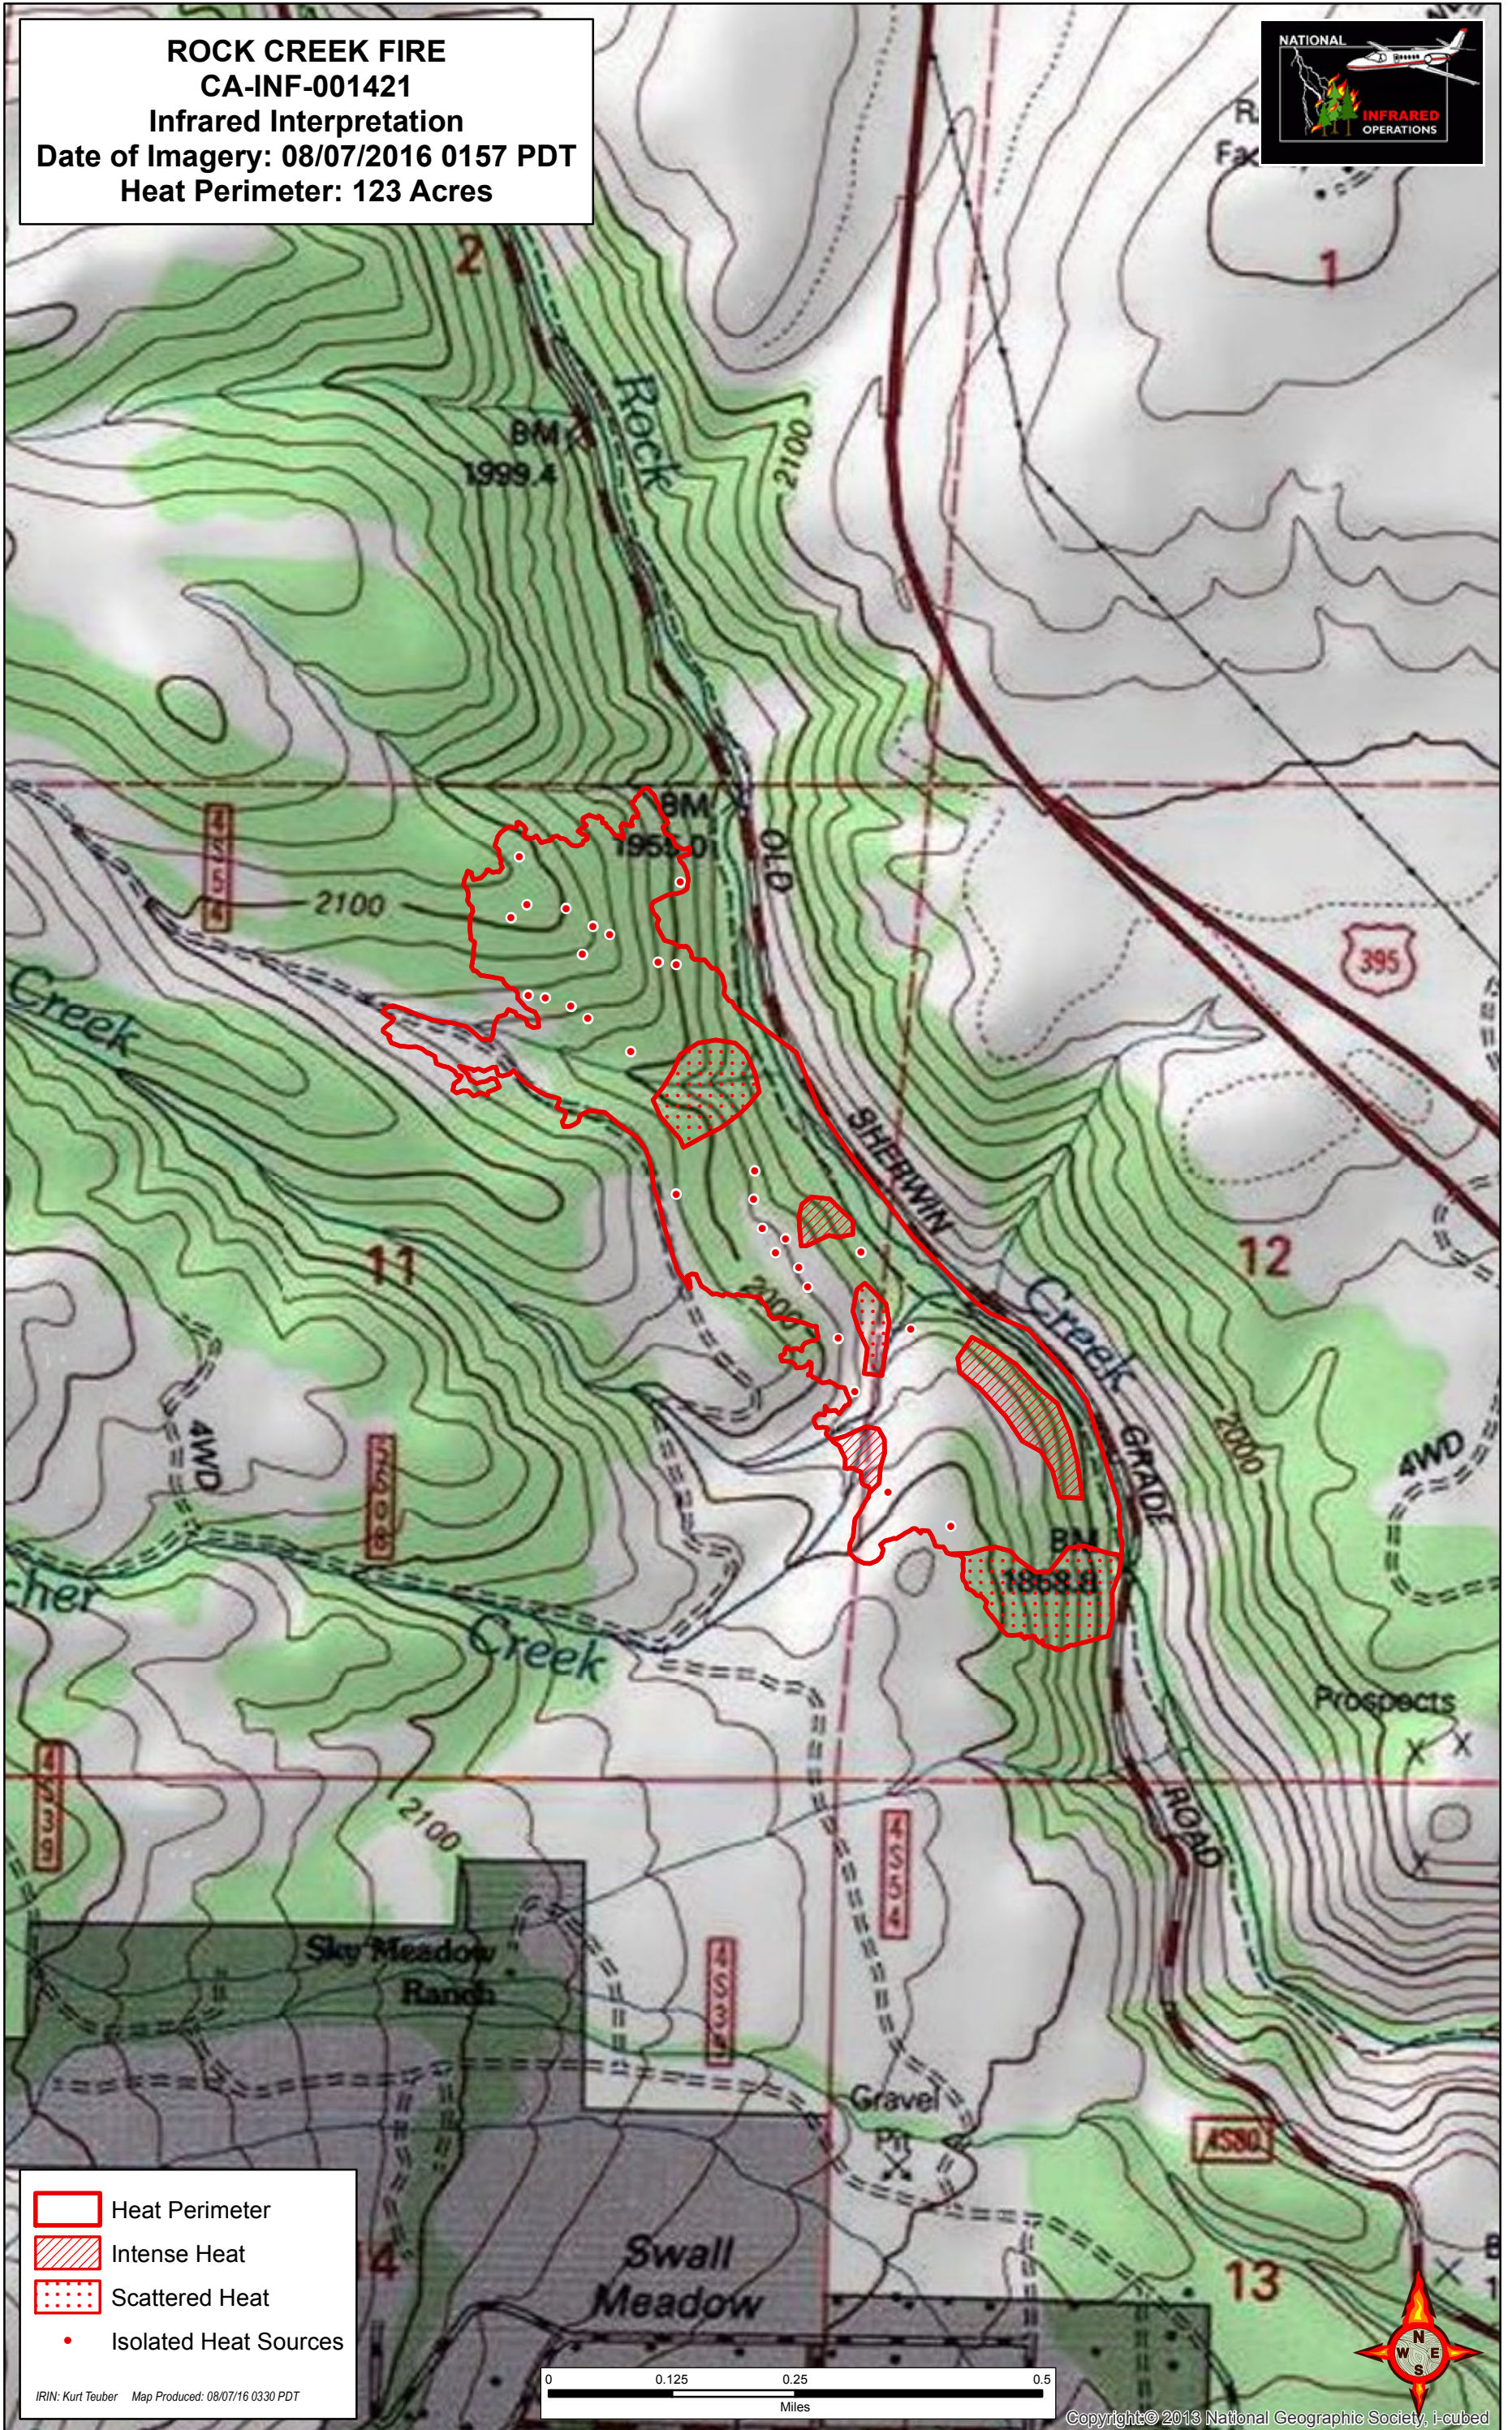

**ROCK CREEK FIRE**  
**CA-INF-001421**  
**Infrared Interpretation**  
**Date of Imagery: 08/07/2016 0157 PDT**  
**Heat Perimeter: 123 Acres**

	Heat Perimeter
	Intense Heat
	Scattered Heat
	Isolated Heat Sources

IRIN: Kurt Teuber Map Produced: 08/07/16 0330 PDT

Copyright © 2013 National Geographic Society, i-cubed