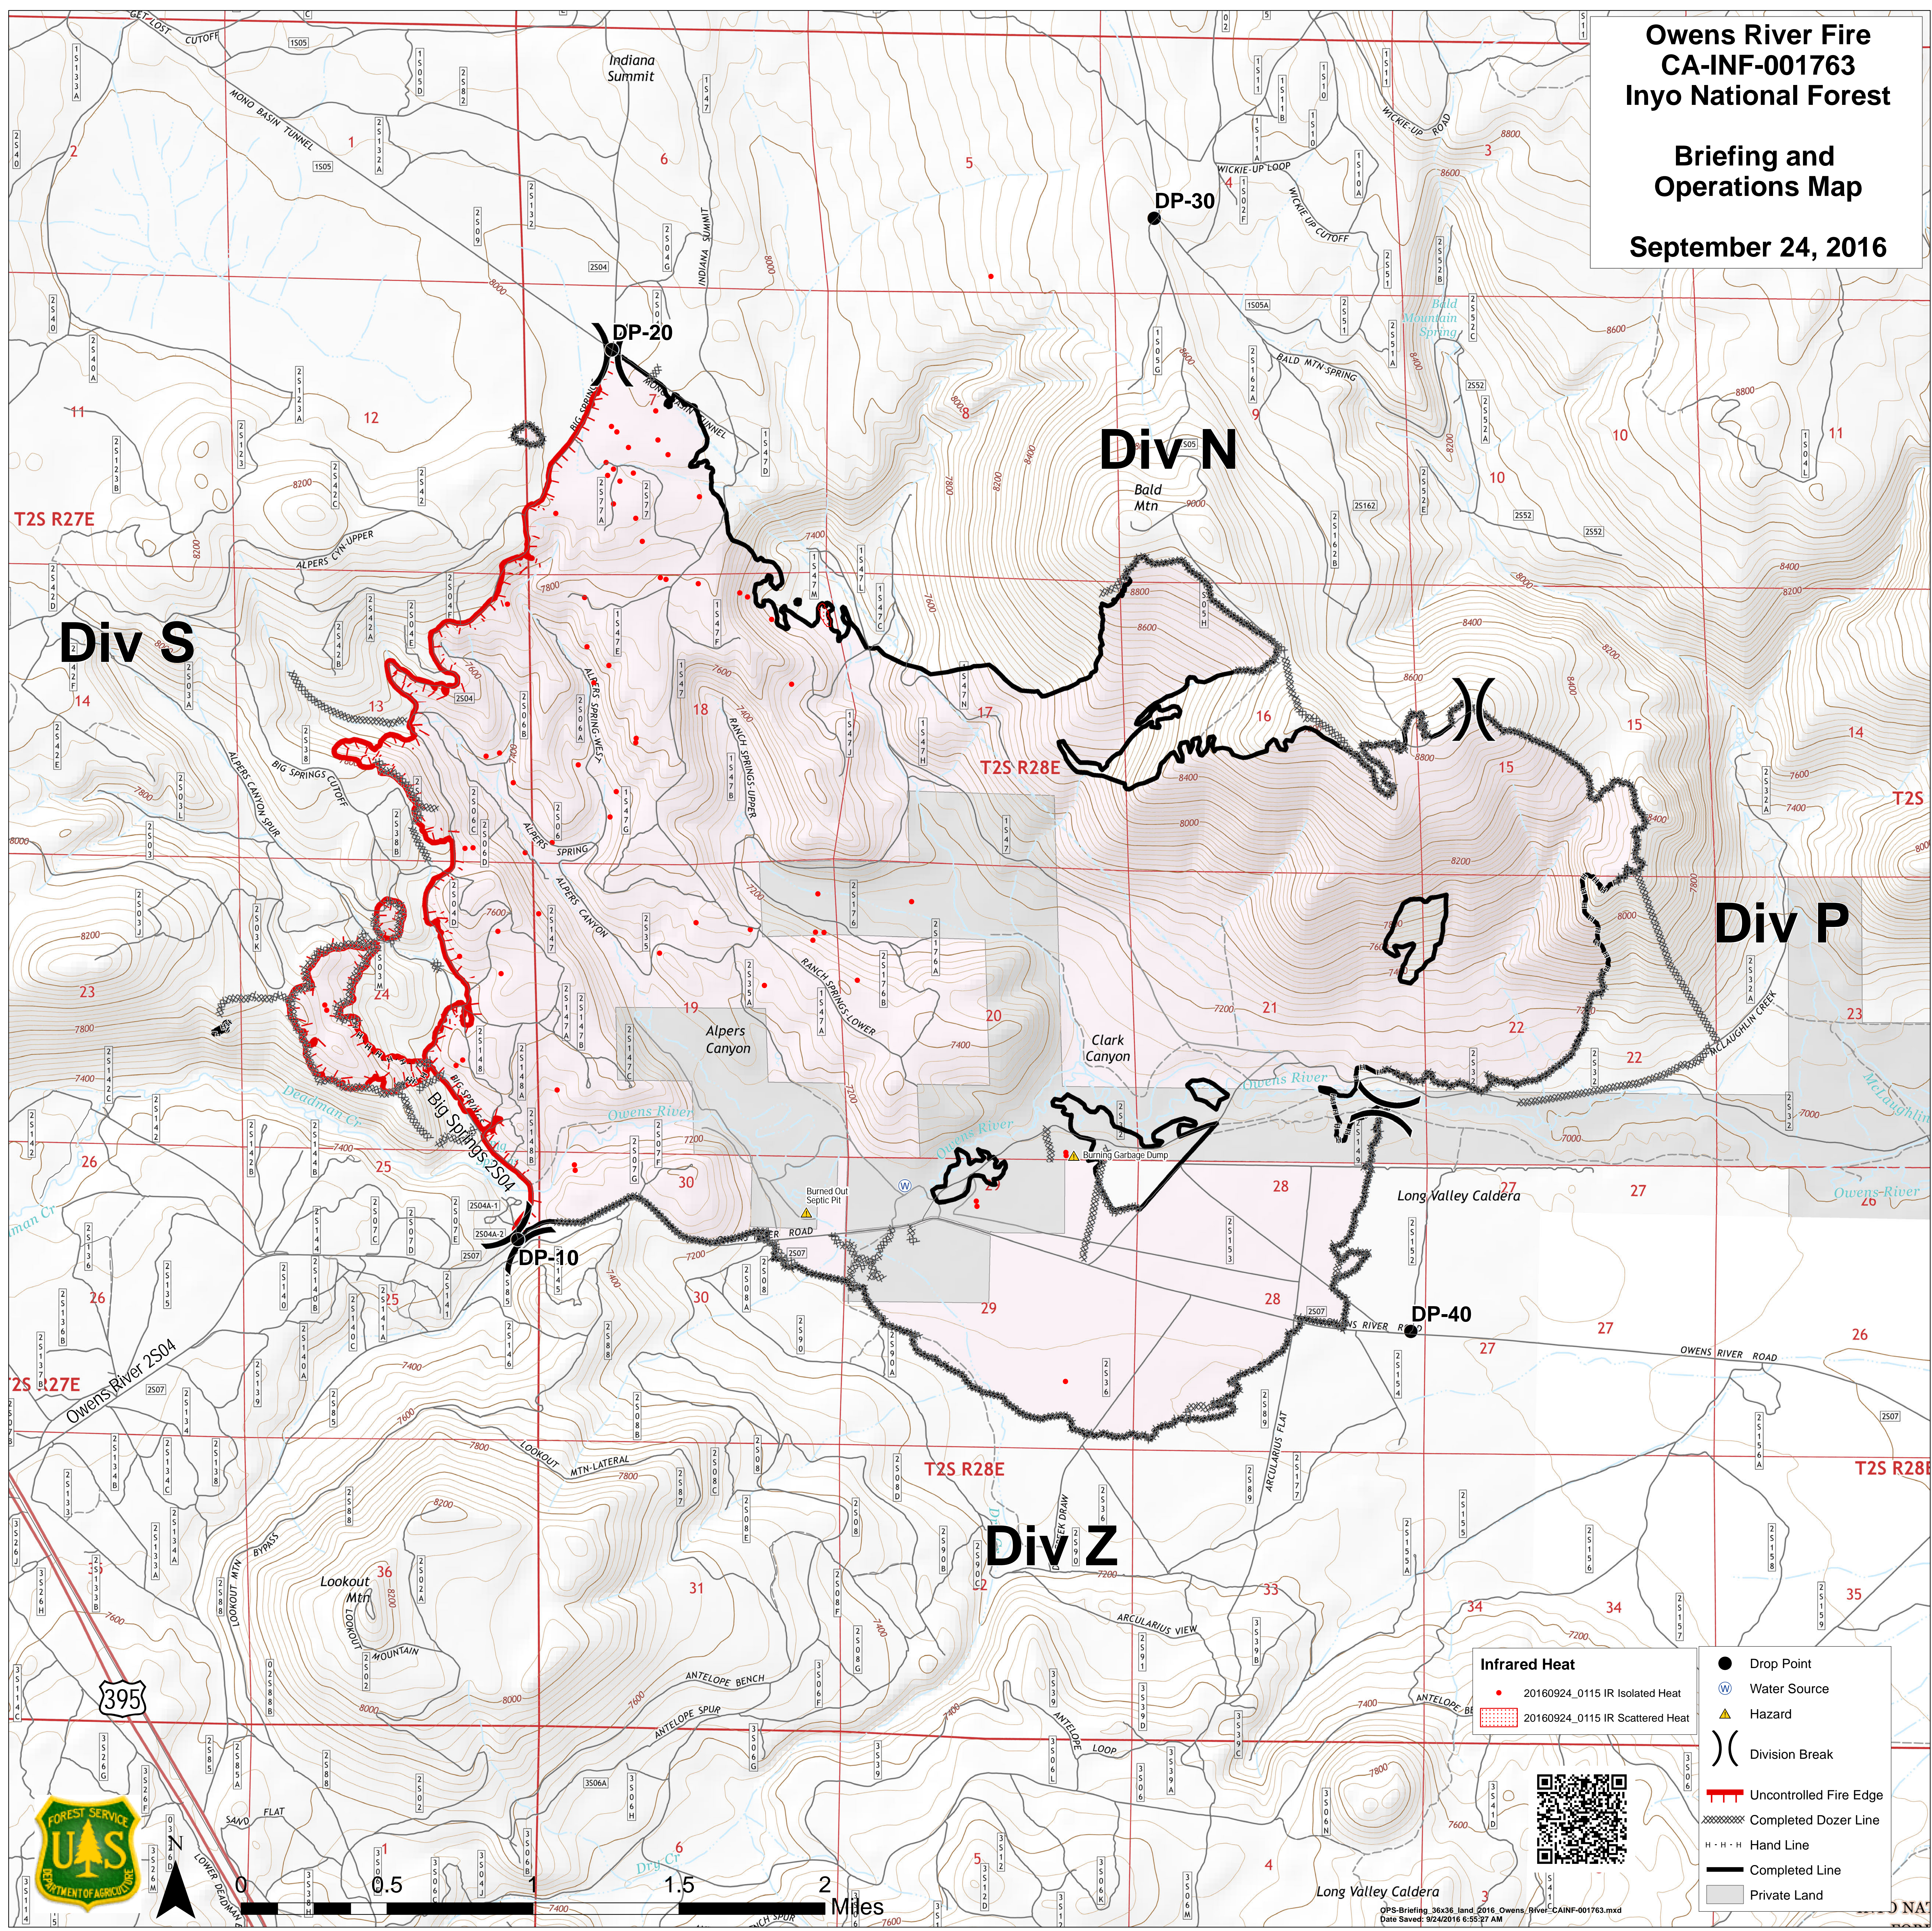

**Owens River Fire  
CA-INF-001763  
Inyo National Forest**

**Briefing and  
Operations Map**

**September 24, 2016**

20160924_0115 IR Isolated Heat	Drop Point
20160924_0115 IR Scattered Heat	Water Source
	Hazard
	Division Break
	Uncontrolled Fire Edge
	Completed Dozer Line
	Hand Line
	Completed Line
	Private Land