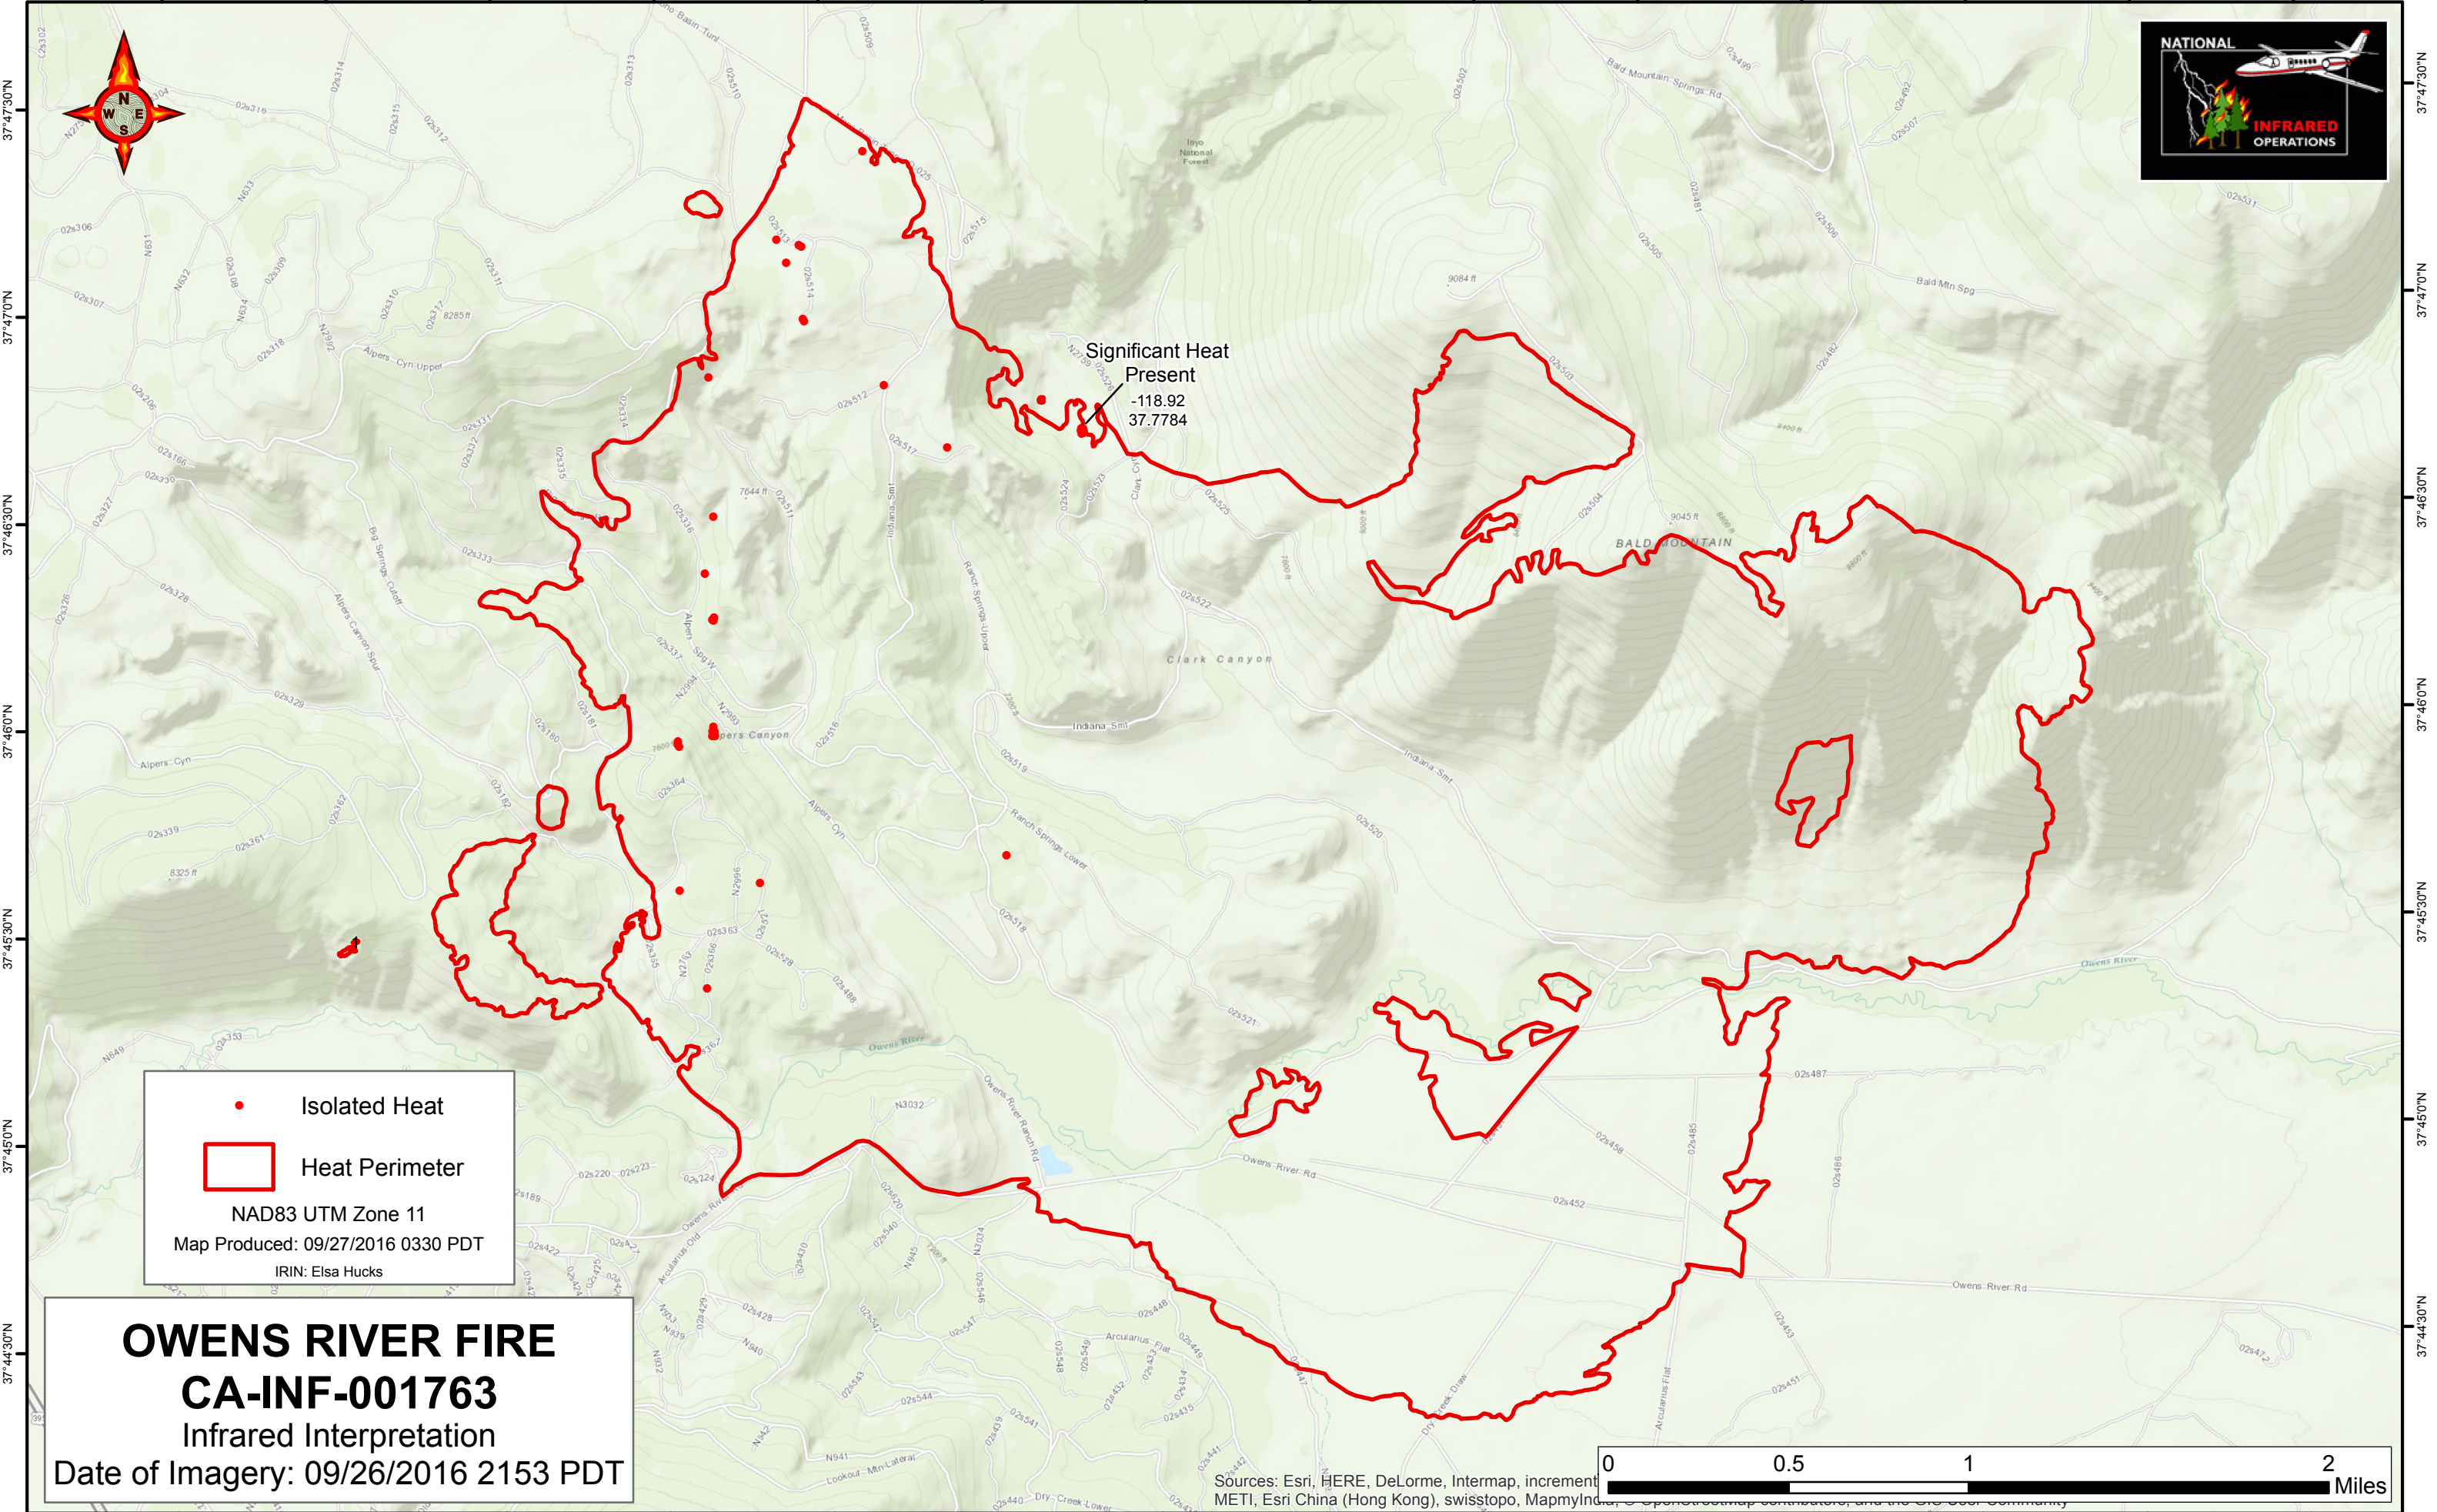

118°58'0"W 118°57'30"W 118°57'0"W 118°56'30"W 118°56'0"W 118°55'30"W 118°55'0"W 118°54'30"W 118°54'0"W 118°53'30"W 118°53'0"W 118°52'30"W 118°52'0"W 118°51'30"W

Significant Heat Present
-118.92
37.7784

- Isolated Heat
- Heat Perimeter

NAD83 UTM Zone 11
Map Produced: 09/27/2016 0330 PDT
IRIN: Elsa Hucks

OWENS RIVER FIRE
CA-INF-001763
 Infrared Interpretation
 Date of Imagery: 09/26/2016 2153 PDT

118°58'0"W 118°57'30"W 118°57'0"W 118°56'30"W 118°56'0"W 118°55'30"W 118°55'0"W 118°54'30"W 118°54'0"W 118°53'30"W 118°53'0"W 118°52'30"W 118°52'0"W 118°51'30"W

37°47'30"N
37°47'0"N
37°46'30"N
37°46'0"N
37°45'30"N
37°45'0"N
37°44'30"N

37°47'30"N
37°47'0"N
37°46'30"N
37°46'0"N
37°45'30"N
37°45'0"N
37°44'30"N

Sources: Esri, HERE, DeLorme, Intermap, increment METI, Esri China (Hong Kong), swisstopo, MapmyIndia