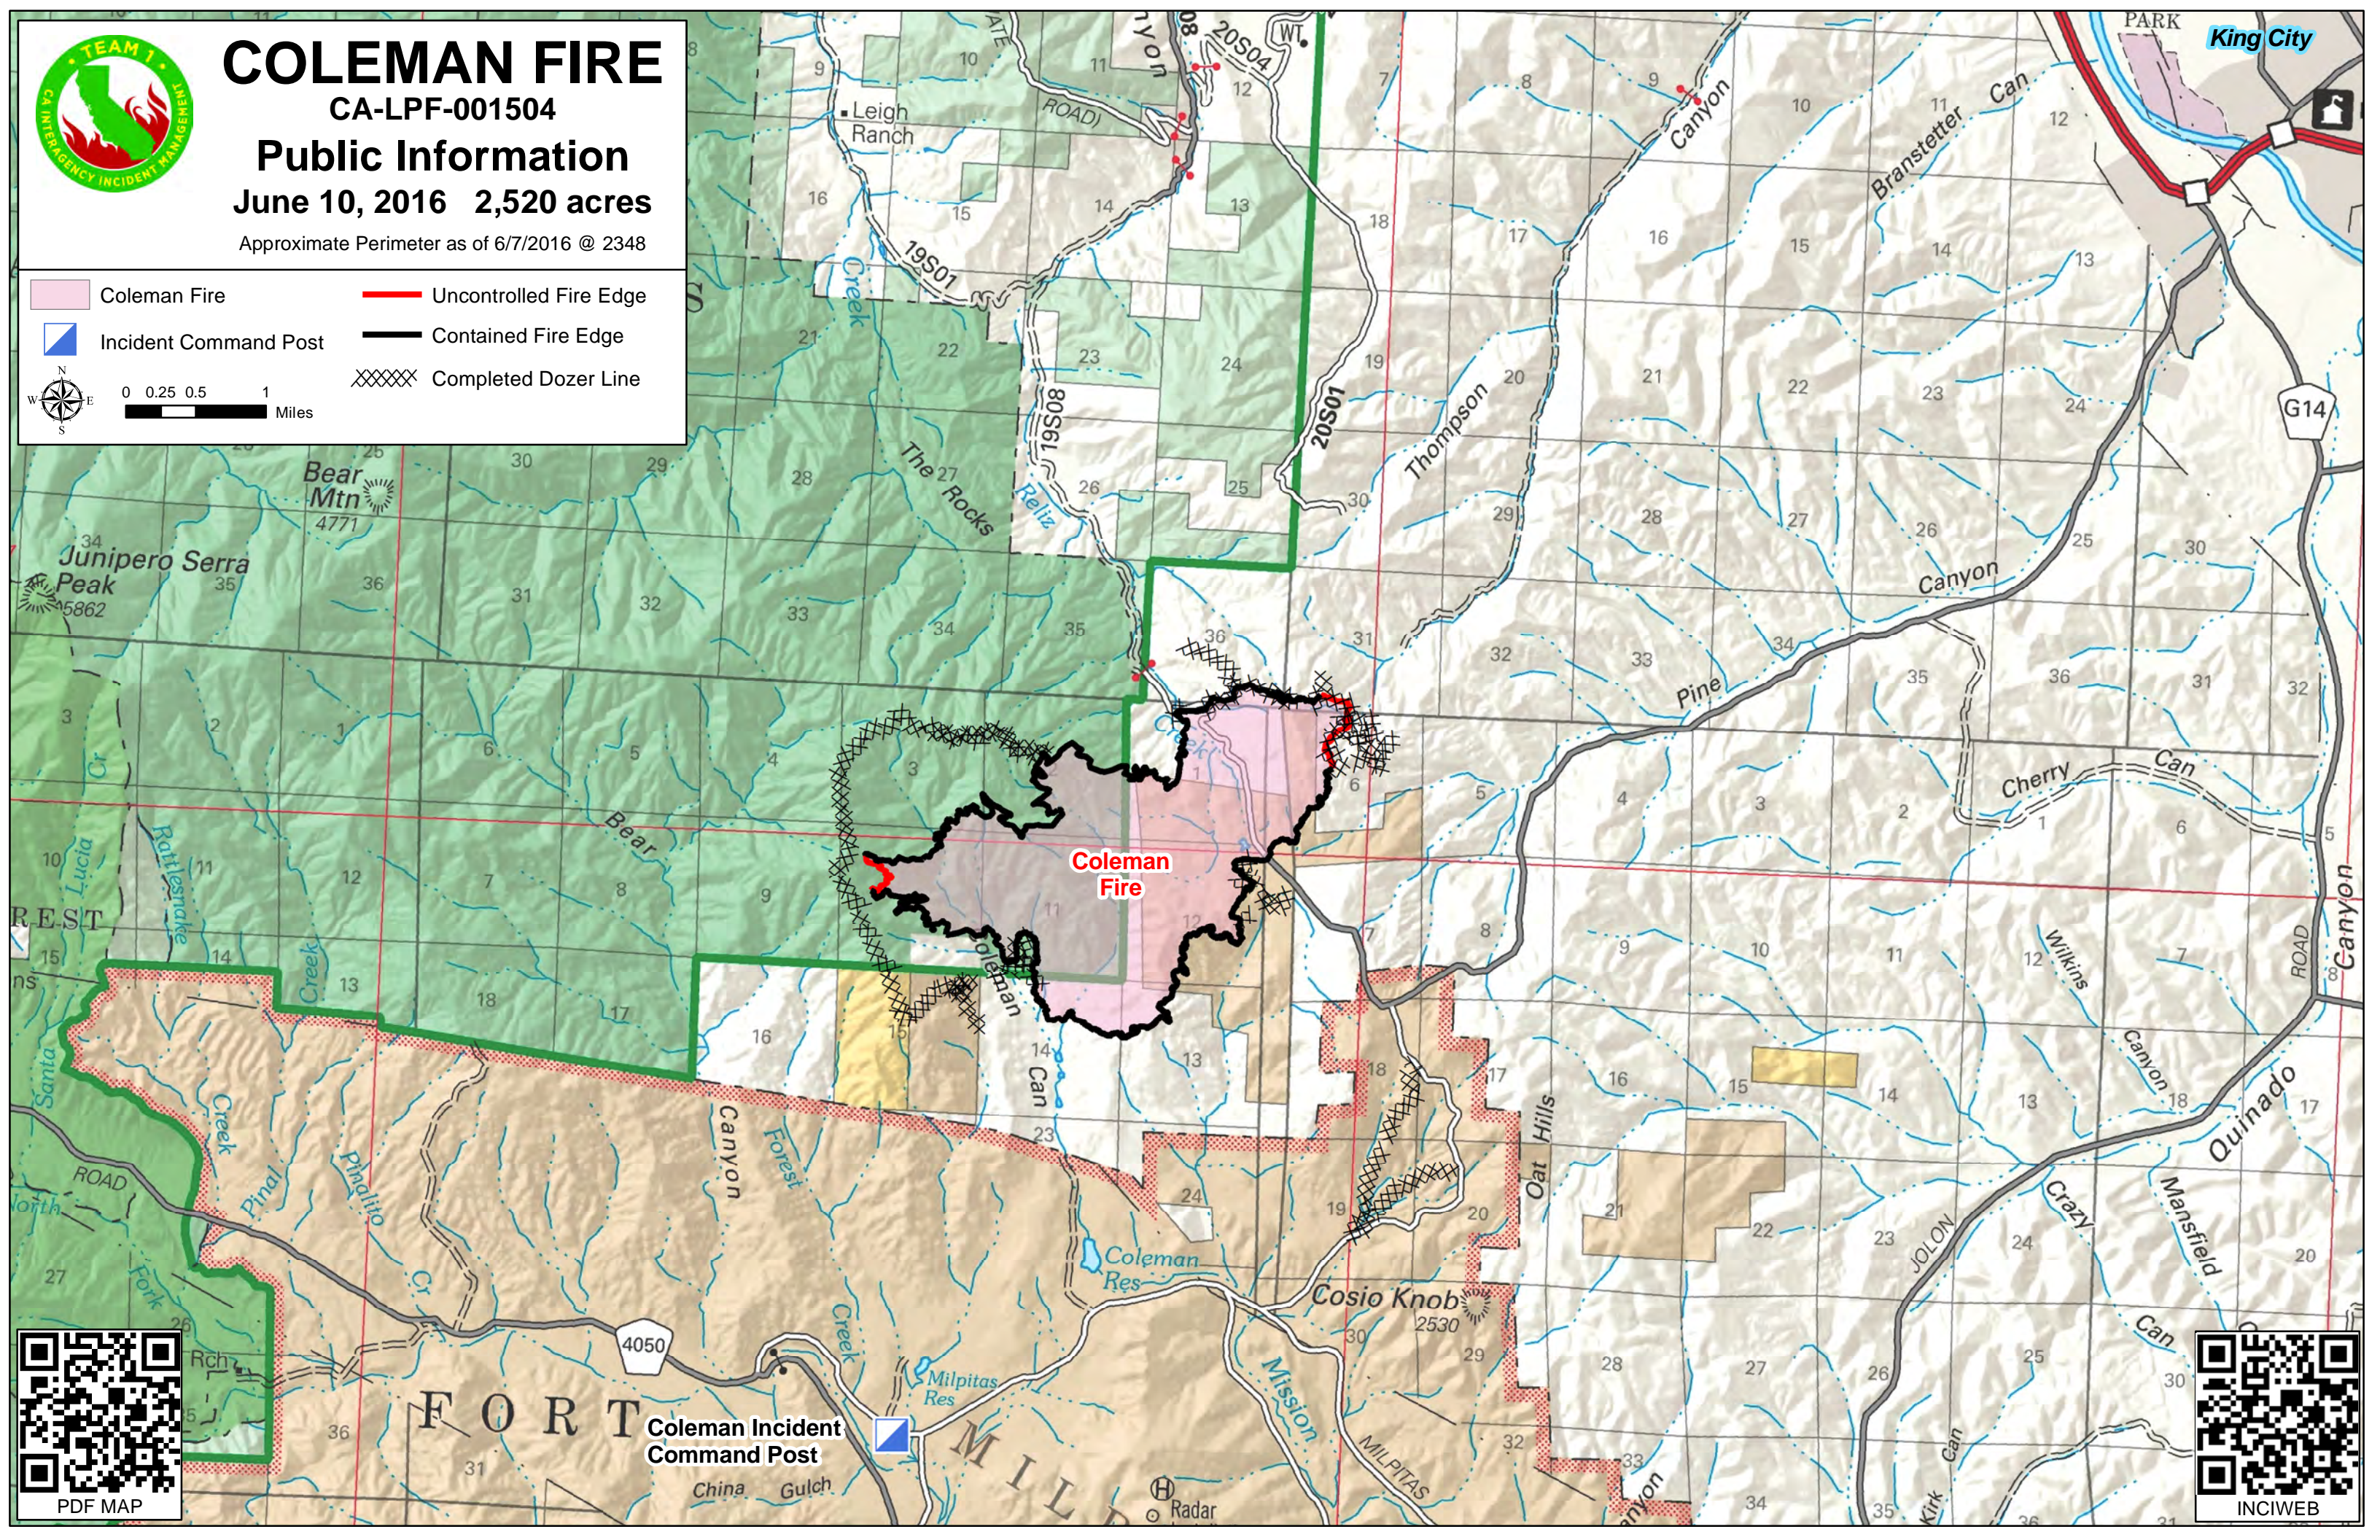

COLEMAN FIRE

CA-LPF-001504

Public Information

June 10, 2016 2,520 acres

Approximate Perimeter as of 6/7/2016 @ 2348

	Coleman Fire		Uncontrolled Fire Edge
	Incident Command Post		Contained Fire Edge
	0 0.25 0.5 1 Miles		
		Completed Dozer Line	

Coleman Fire

Coleman Incident Command Post

PDF MAP

INCIWEB