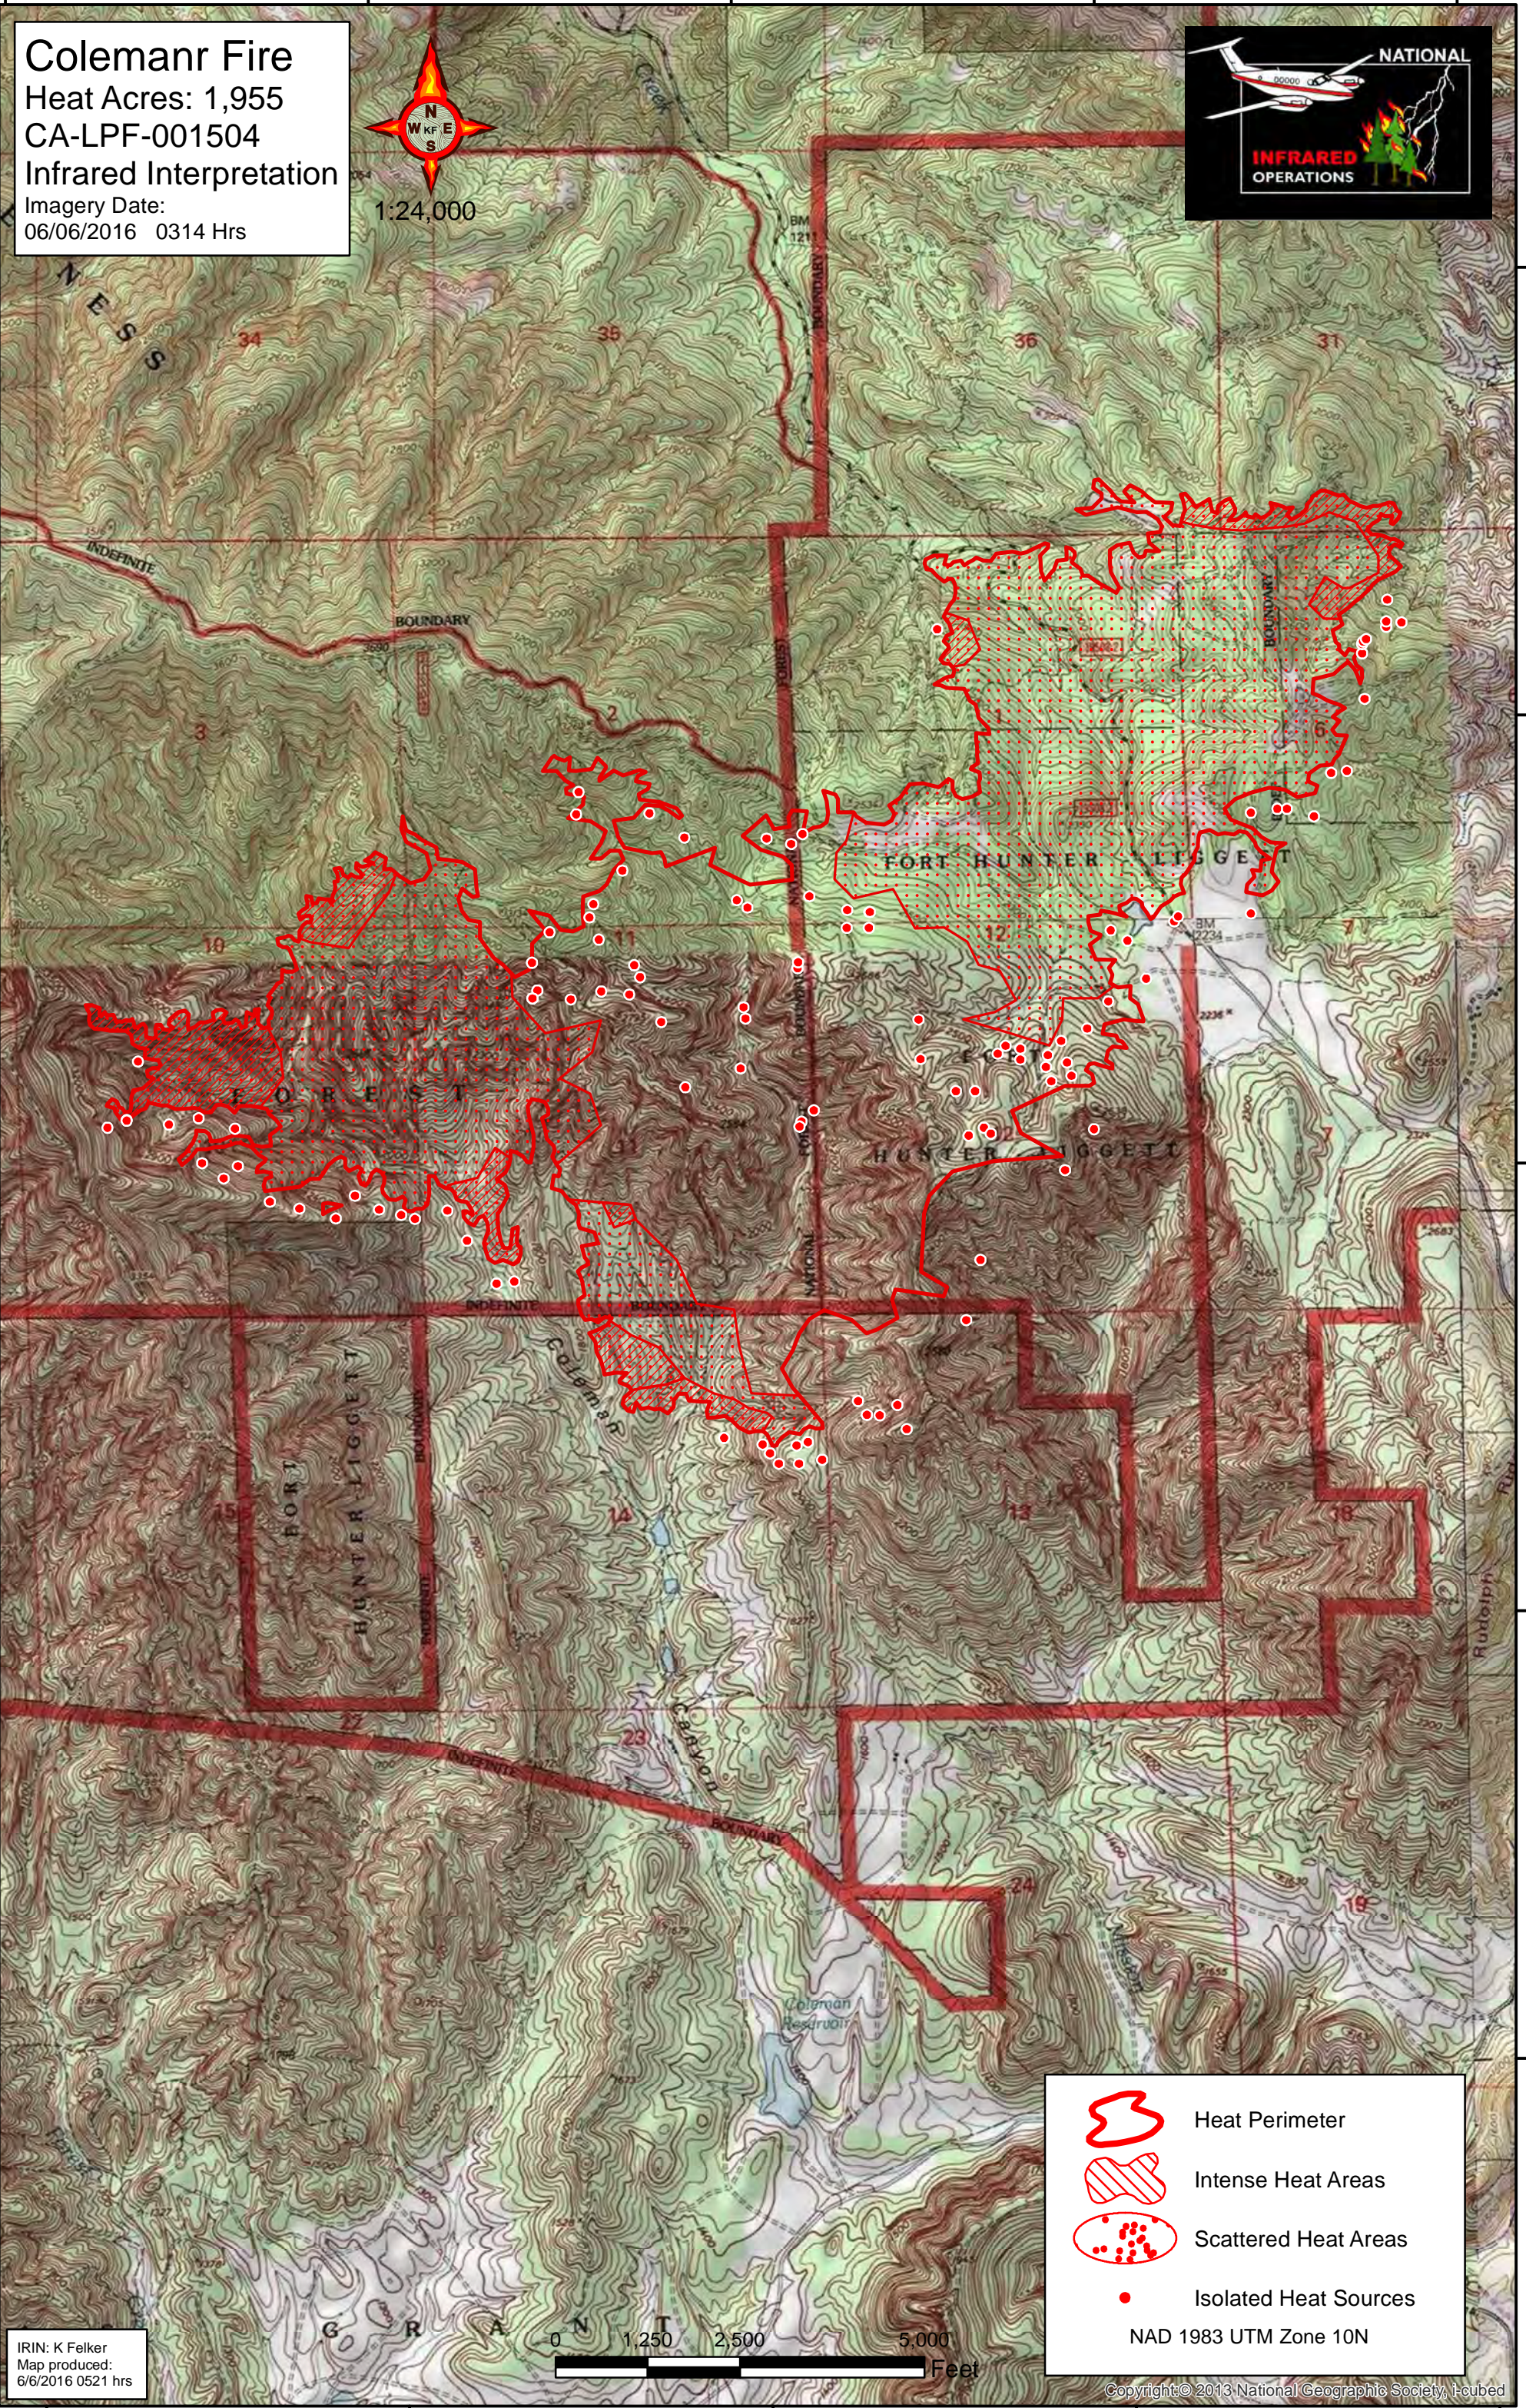

**Colemanr Fire**  
 Heat Acres: 1,955  
 CA-LPF-001504  
 Infrared Interpretation  
 Imagery Date:  
 06/06/2016 0314 Hrs

-  Heat Perimeter
-  Intense Heat Areas
-  Scattered Heat Areas
-  Isolated Heat Sources

NAD 1983 UTM Zone 10N

IRIN: K Felker  
 Map produced:  
 6/6/2016 0521 hrs