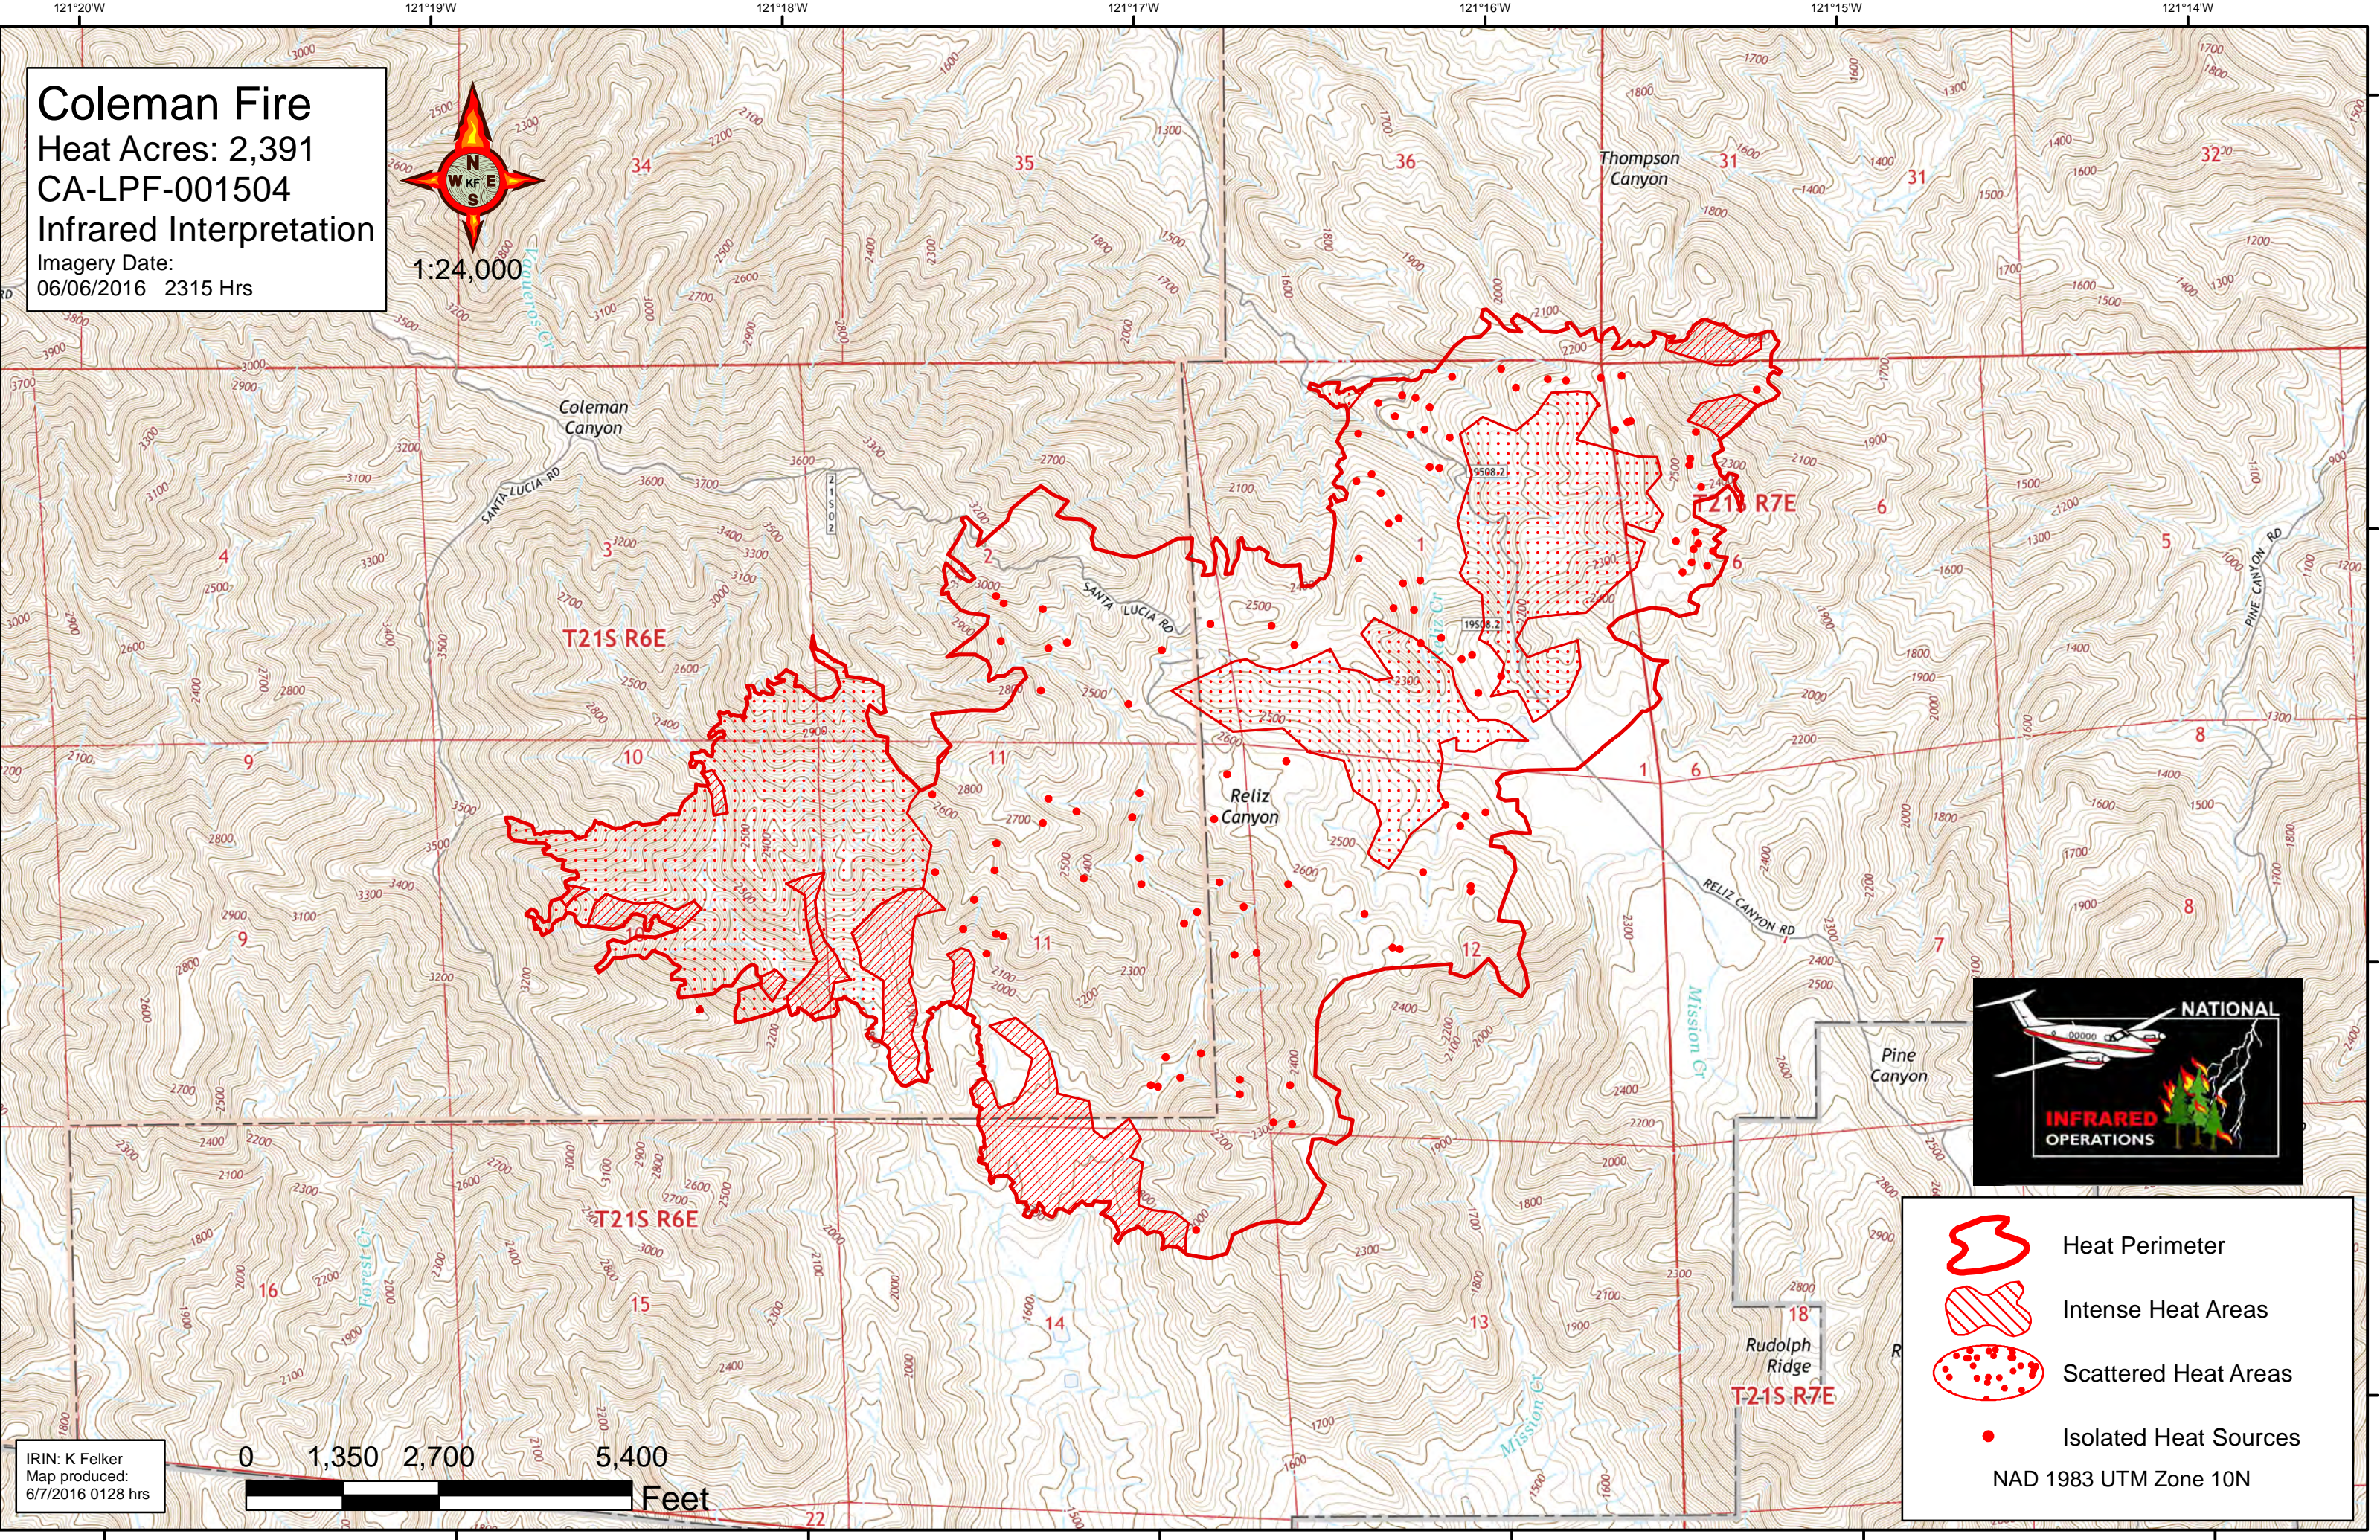

**Coleman Fire**  
Heat Acres: 2,391  
CA-LPF-001504  
Infrared Interpretation  
Imagery Date:  
06/06/2016 2315 Hrs

- Heat Perimeter
- Intense Heat Areas
- Scattered Heat Areas
- Isolated Heat Sources

NAD 1983 UTM Zone 10N

IRIN: K Felker  
Map produced:  
6/7/2016 0128 hrs

0 1,350 2,700 5,400 Feet