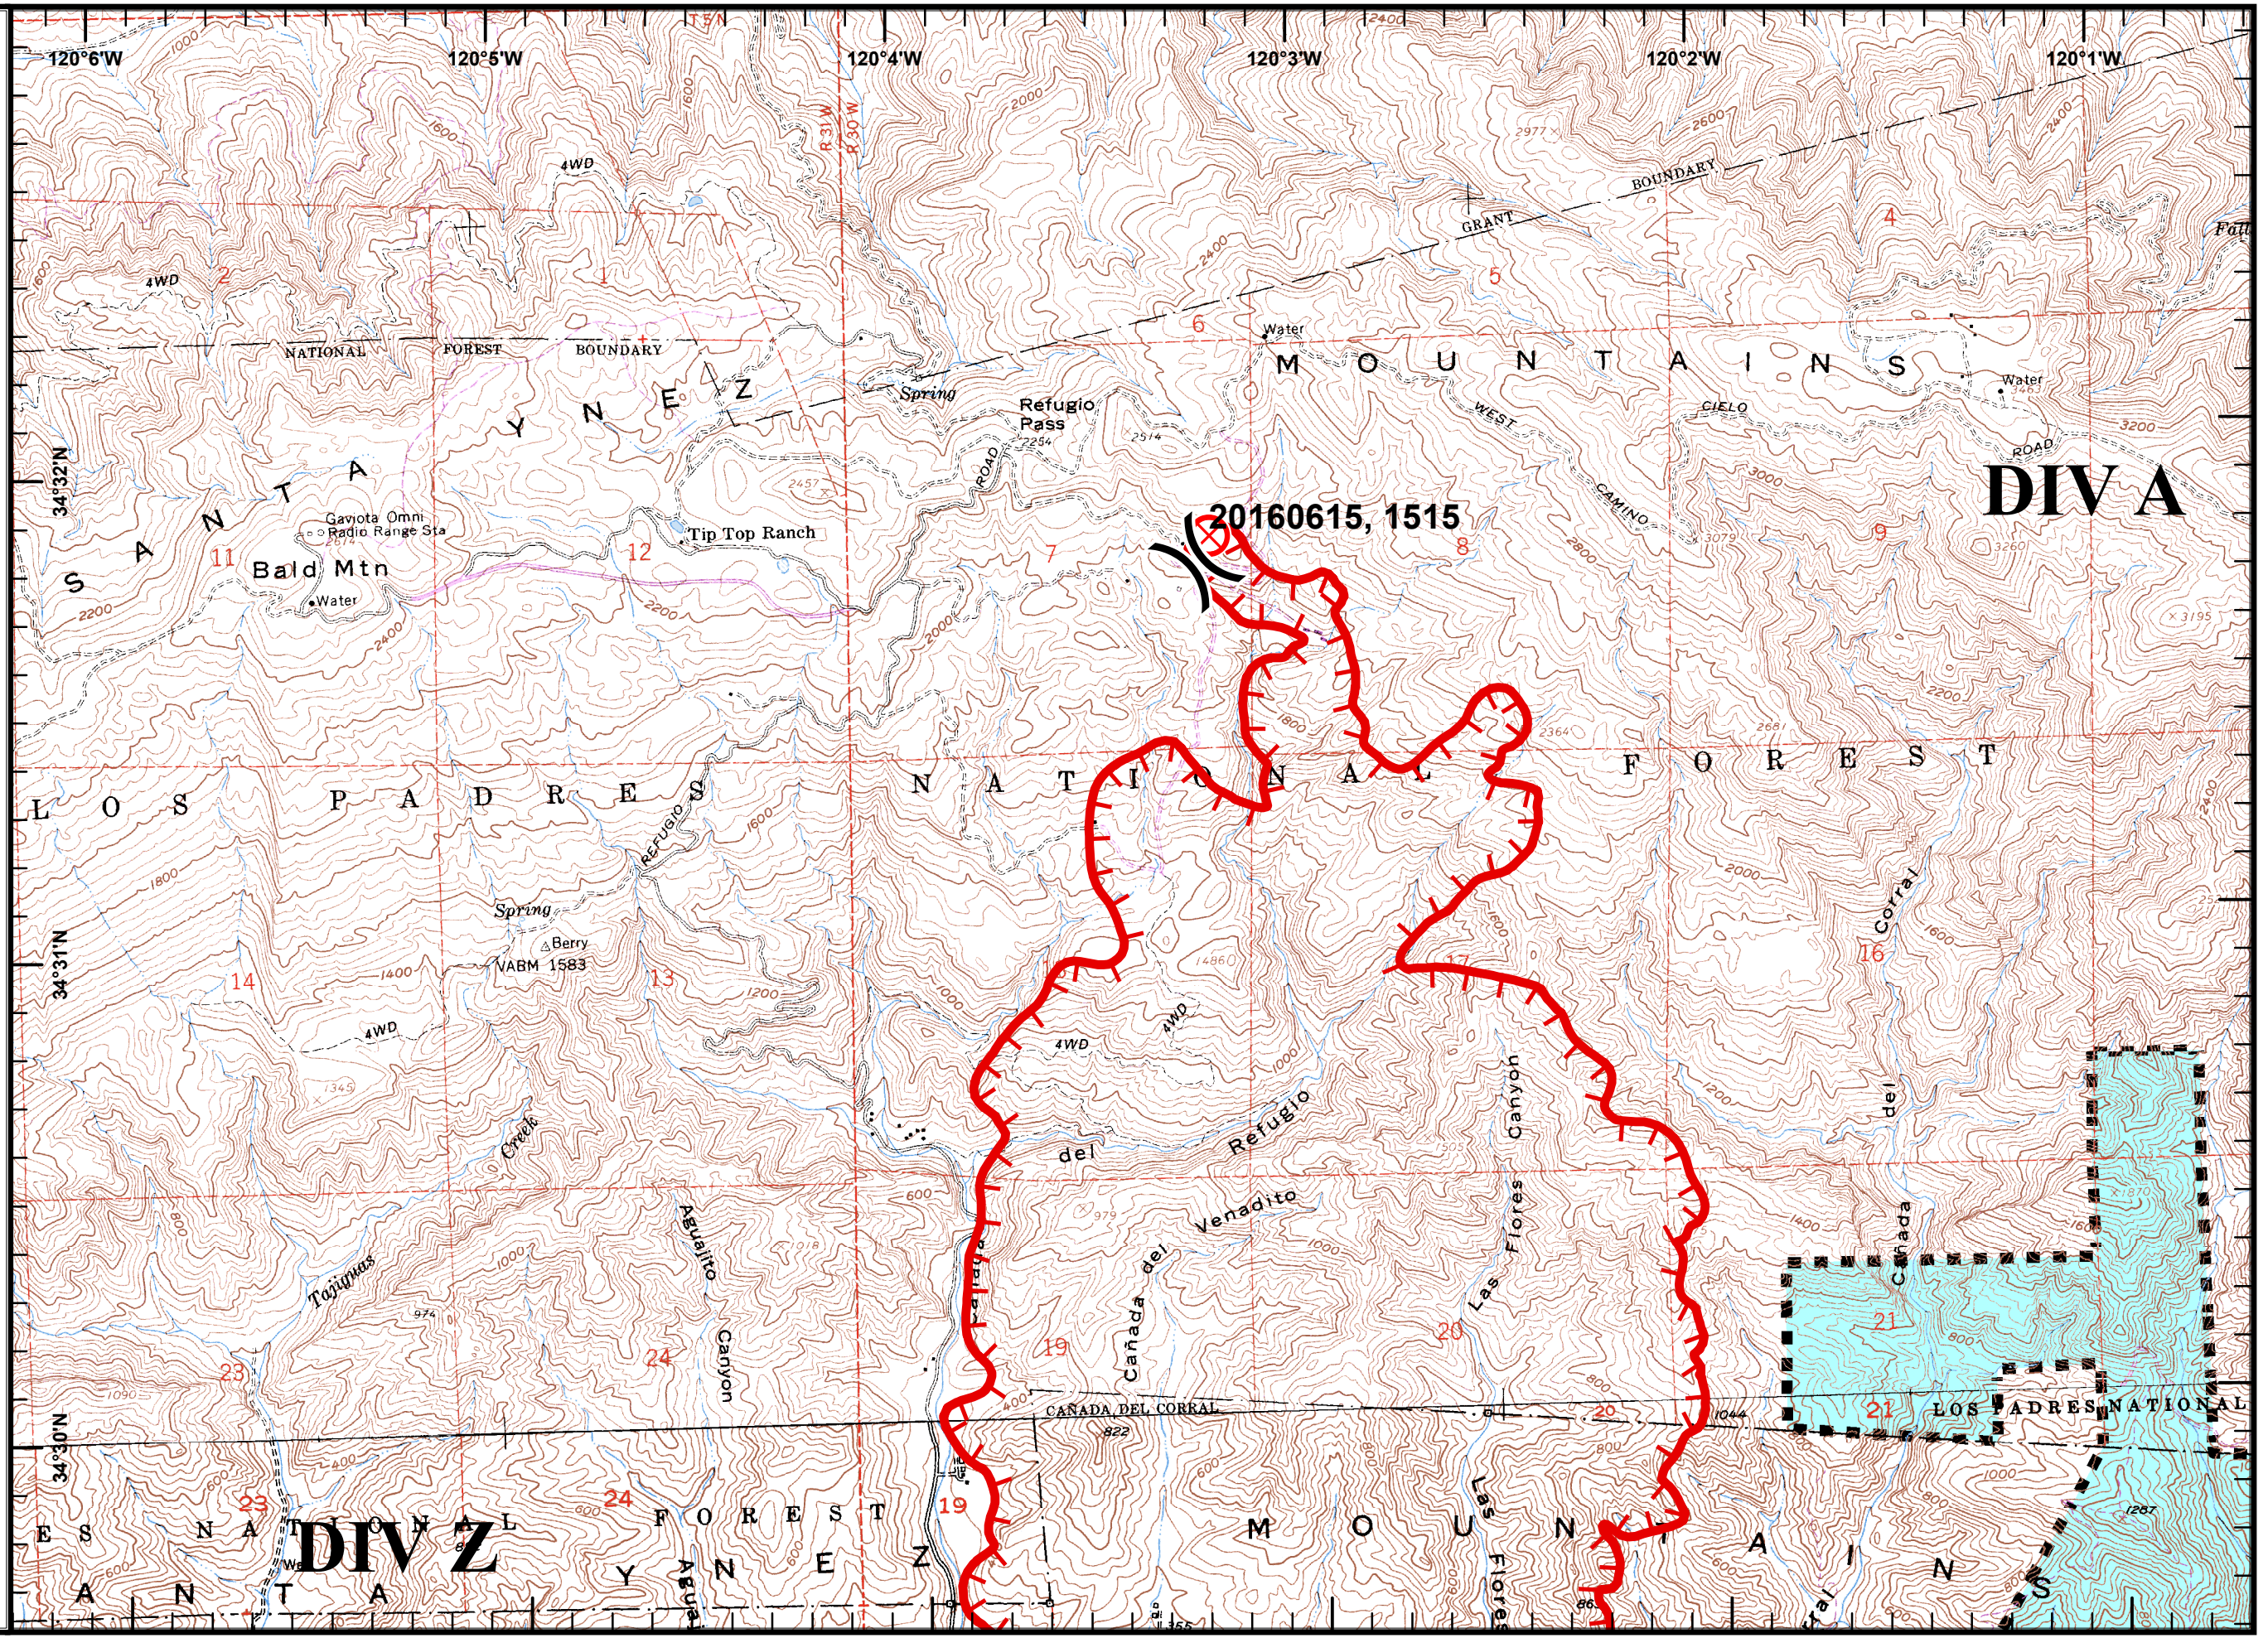

Sherpa Fire
CA-LPF-001643
06/17/2016
Day
NAD83
Map Page 1

Legend

- Campgrounds
- Division
- Fire Origin
- Uncontrolled Fire Edge
- State Lands

RCopado
June 16, 2016
2300 Hours