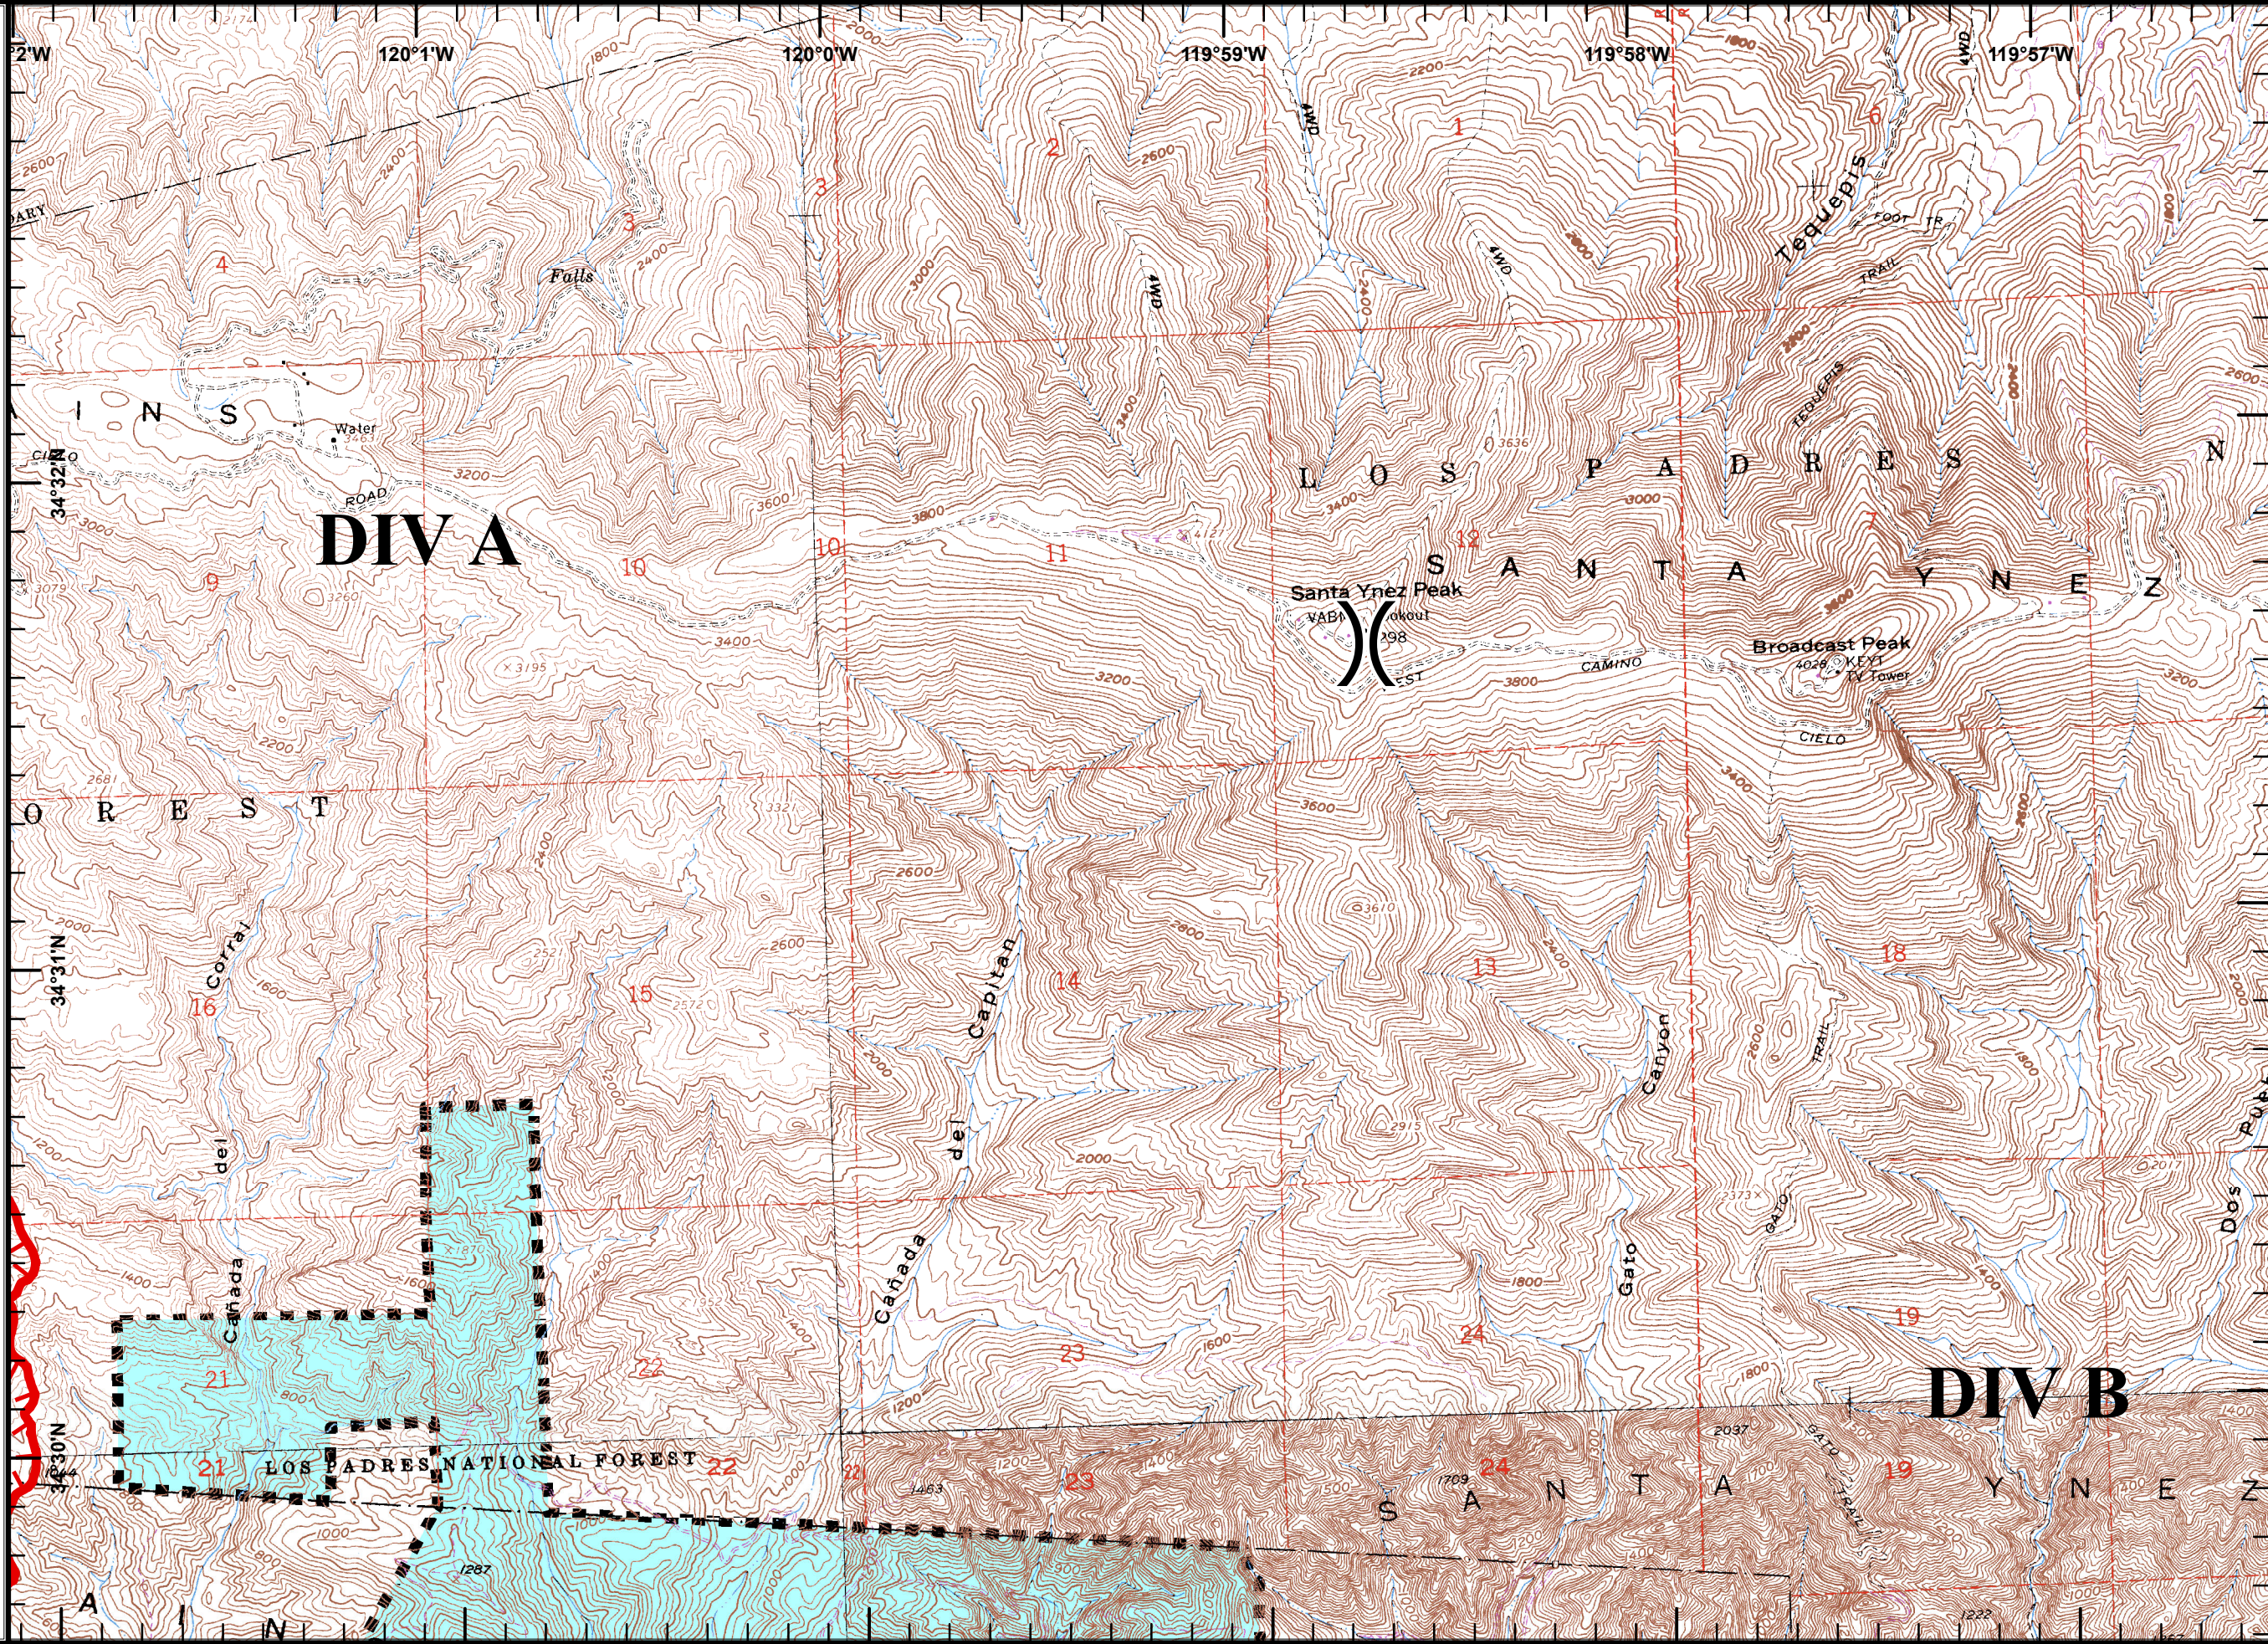

Sherpa Fire
CA-LPF-001643
06/17/2016
Day
NAD83
Map Page 2

Legend

- Campgrounds
- Division
- Fire Origin
- Uncontrolled Fire Edge
- State Lands

RCopado
June 16, 2016
2300 Hours