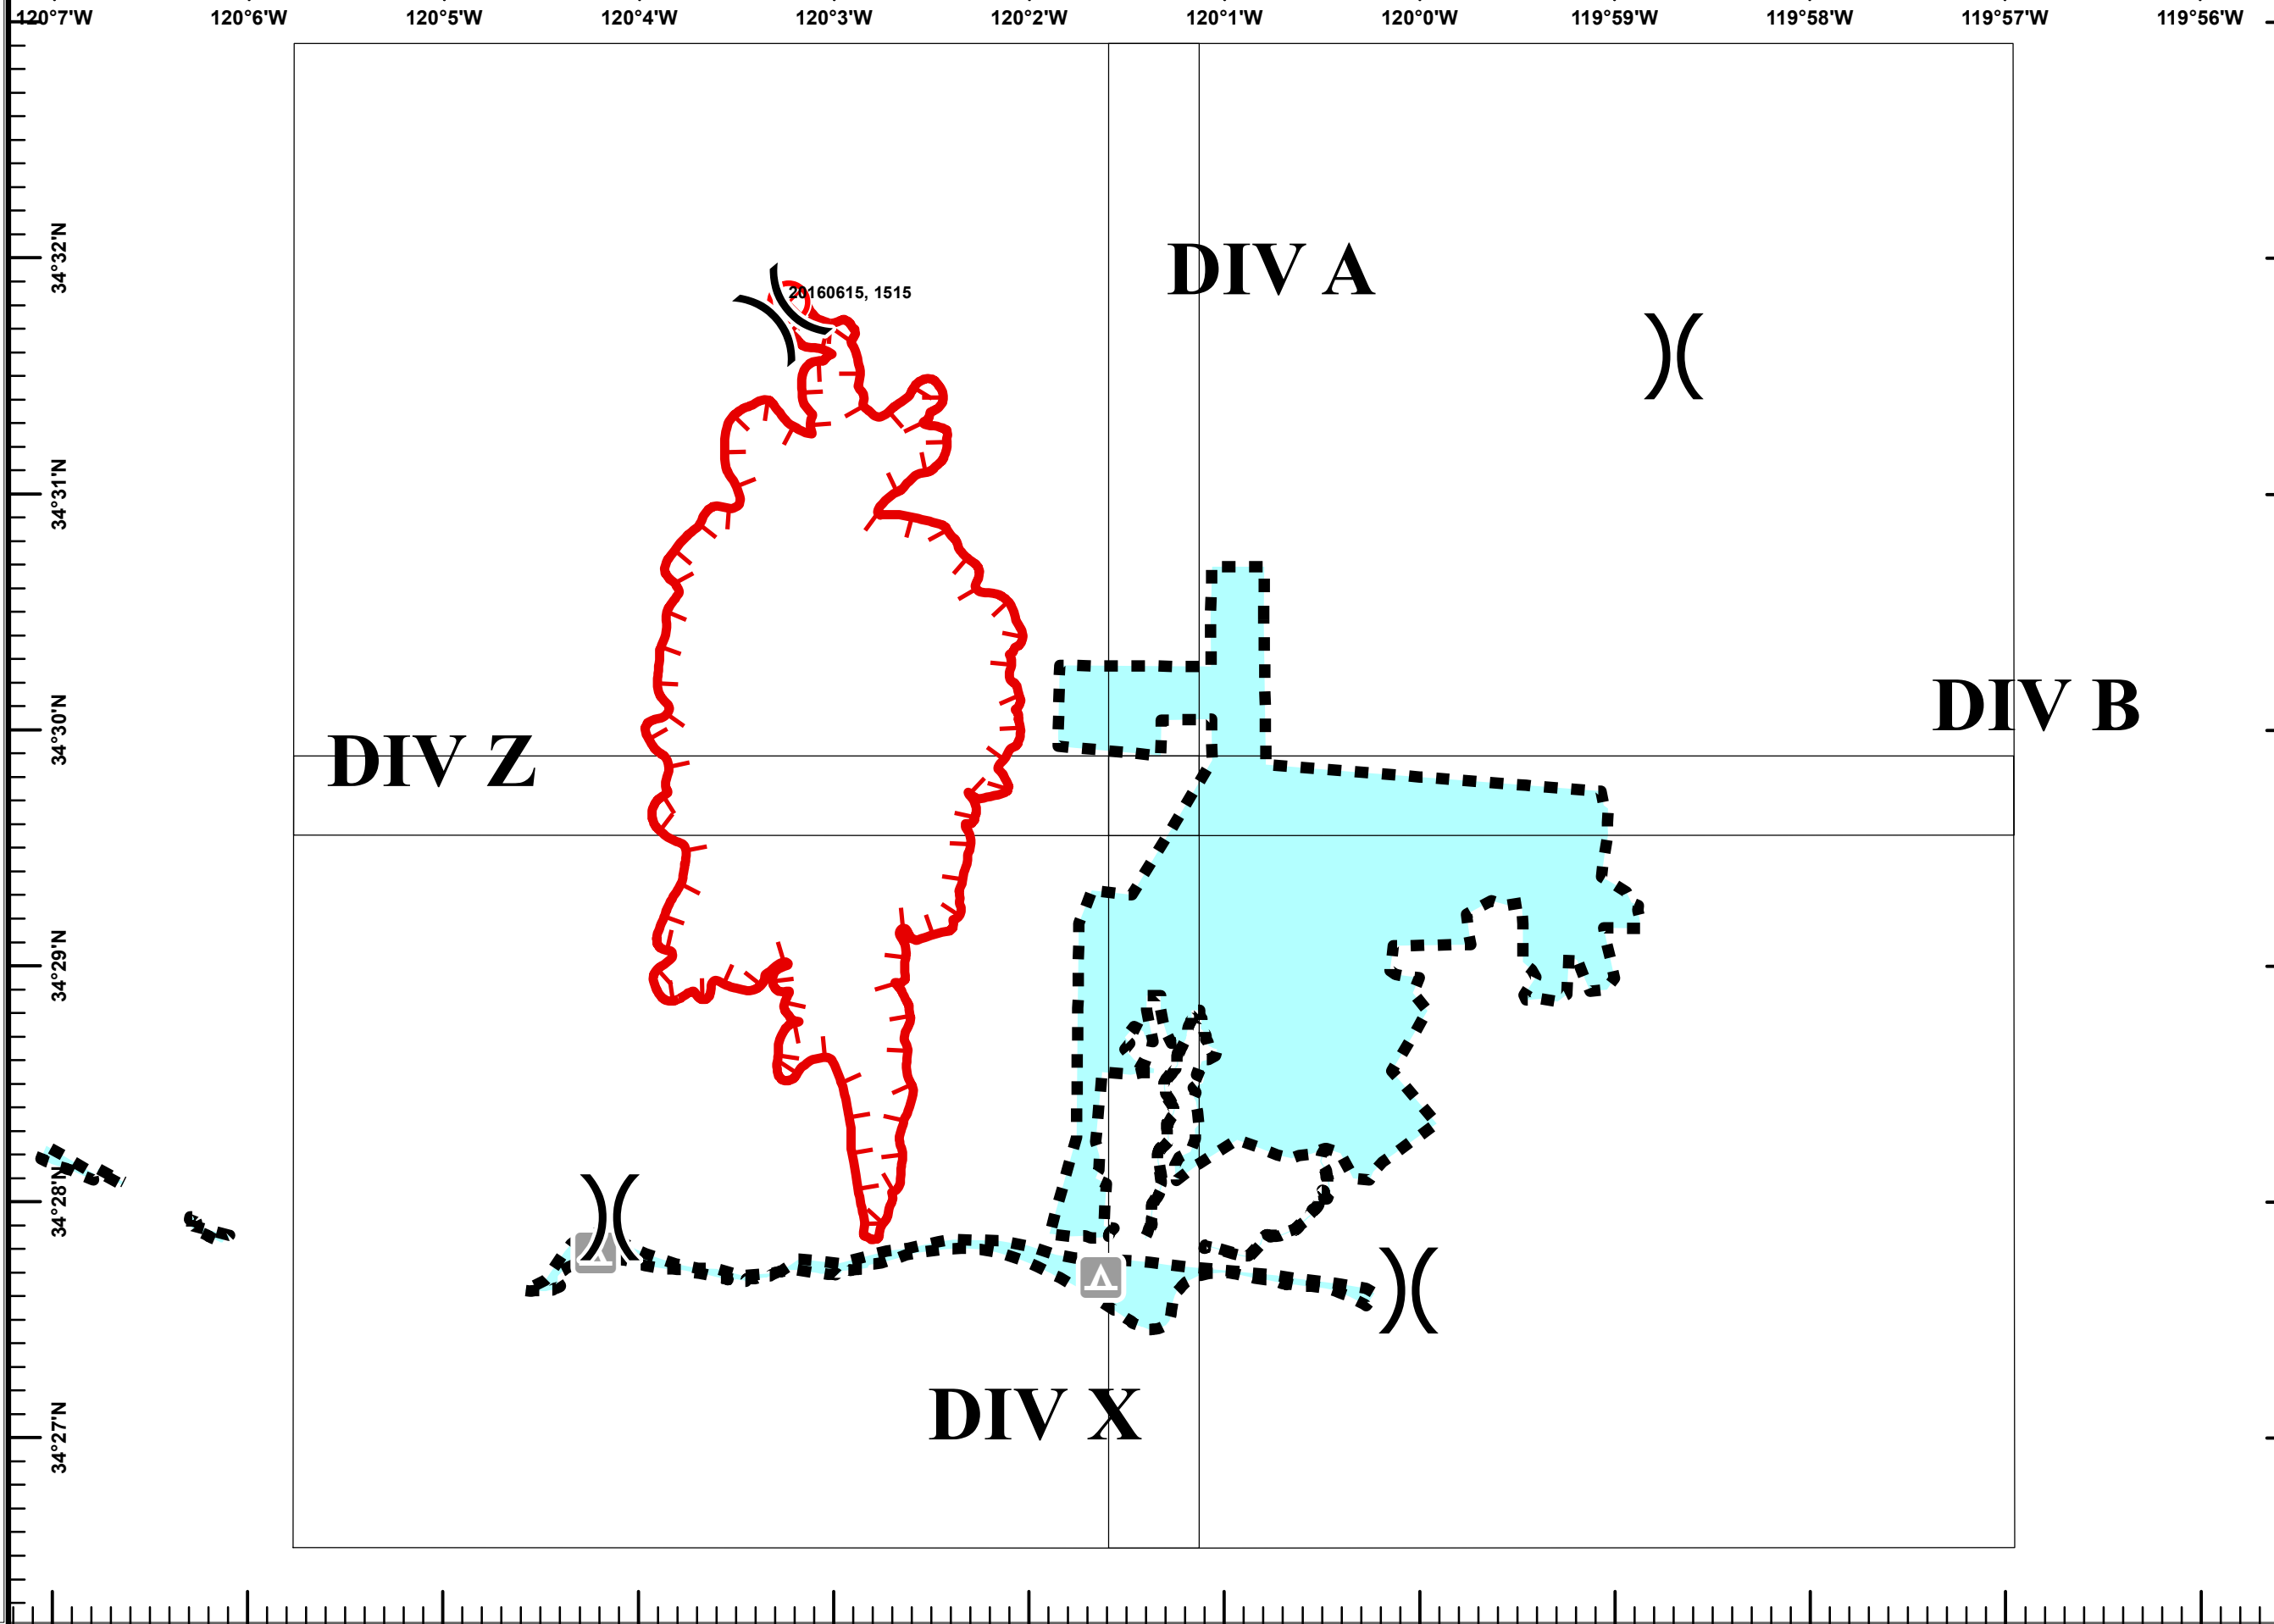

Sherpa Fire
CA-LPF-001643
06/17/2016
Day
NAD83
Index Page

Legend

- Division
- Fire Origin
- Uncontrolled Fire Edge
- State Lands

RCopado
June 16, 2016
2300 Hours