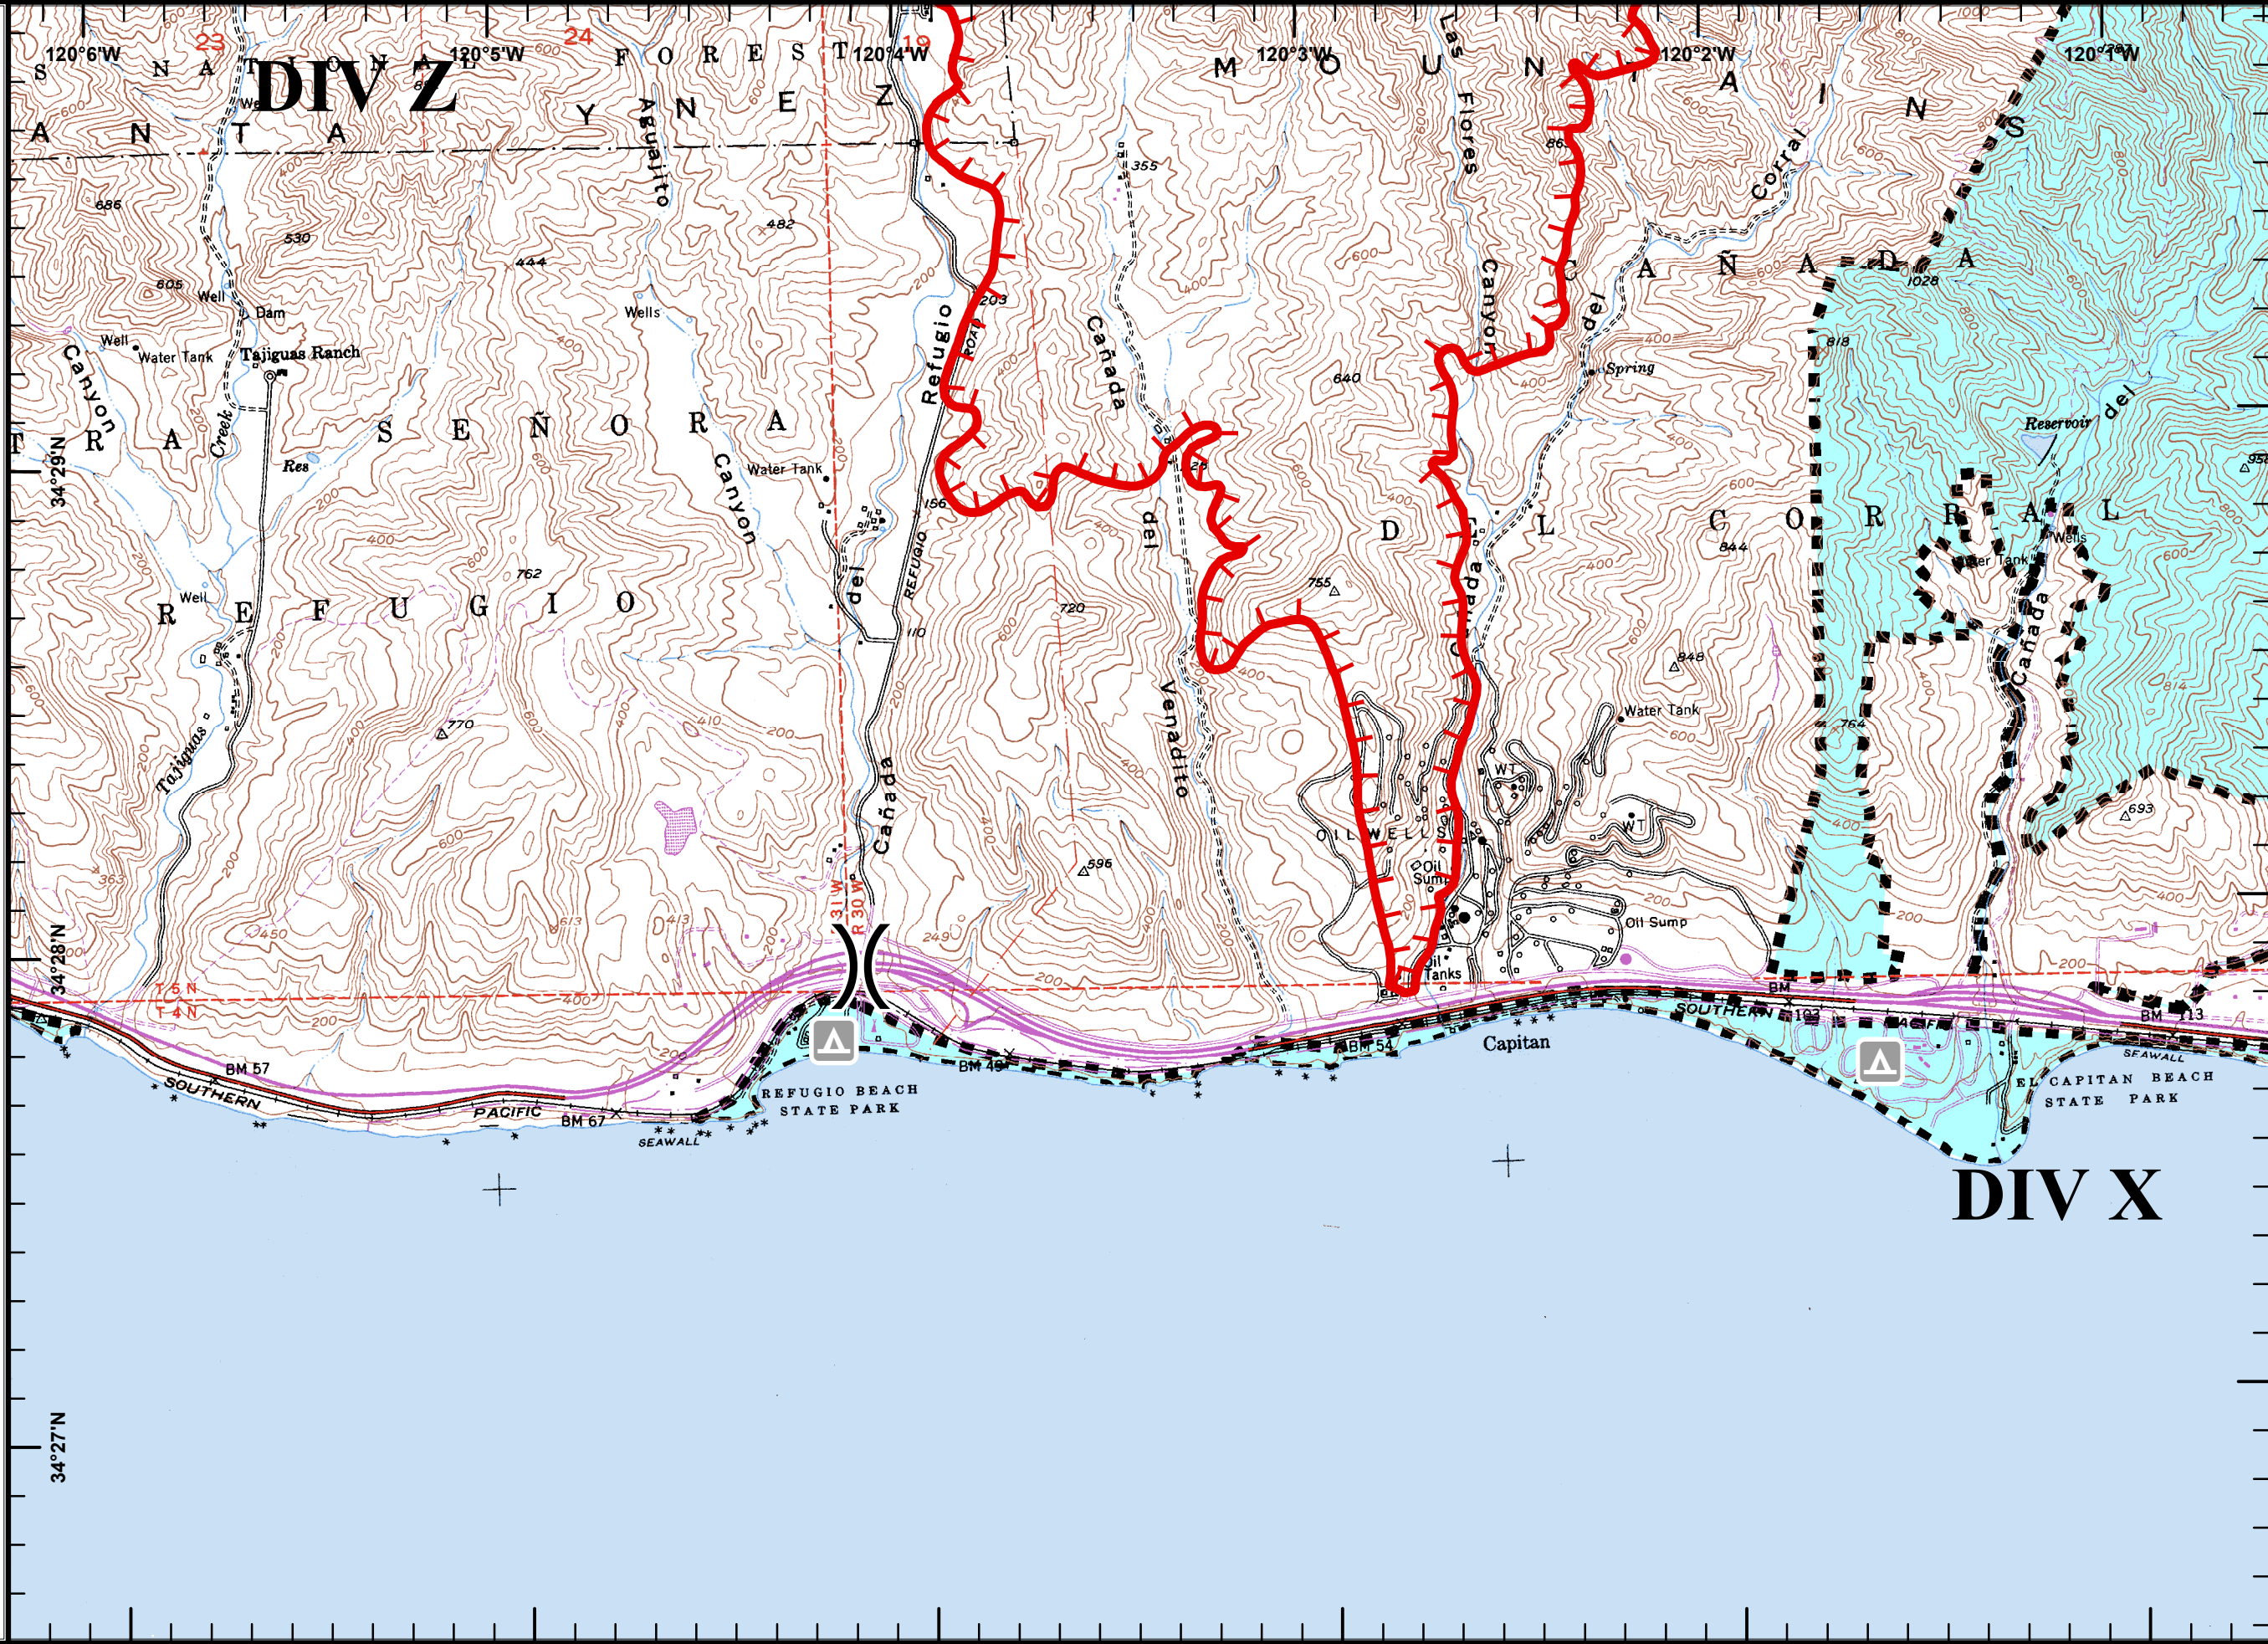

Legend

-  Campgrounds
-  Division
-  Fire Origin
-  Uncontrolled Fire Edge
-  State Lands

RCopado
 June 16, 2016
 2300 Hours

Sherpa Fire
CA-LPF-001643
06/17/2016
Day
NAD83
Map Page 2

Legend

-  Campgrounds
-  Division
-  Fire Origin
-  Uncontrolled Fire Edge
-  State Lands

RCopado
 June 16, 2016
 2300 Hours

Sherpa Fire
CA-LPF-001643
06/17/2016
Day
NAD83
Map Page 3

Legend

-  Campgrounds
-  Division
-  Fire Origin
-  Uncontrolled Fire Edge
-  State Lands

RCopado
 June 16, 2016
 2300 Hours

Sherpa Fire
CA-LPF-001643
06/17/2016
Day
NAD83
Map Page 4

Legend

-  Campgrounds
-  Division
-  Fire Origin
-  Uncontrolled Fire Edge
-  State Lands

RCopado
 June 16, 2016
 2300 Hours