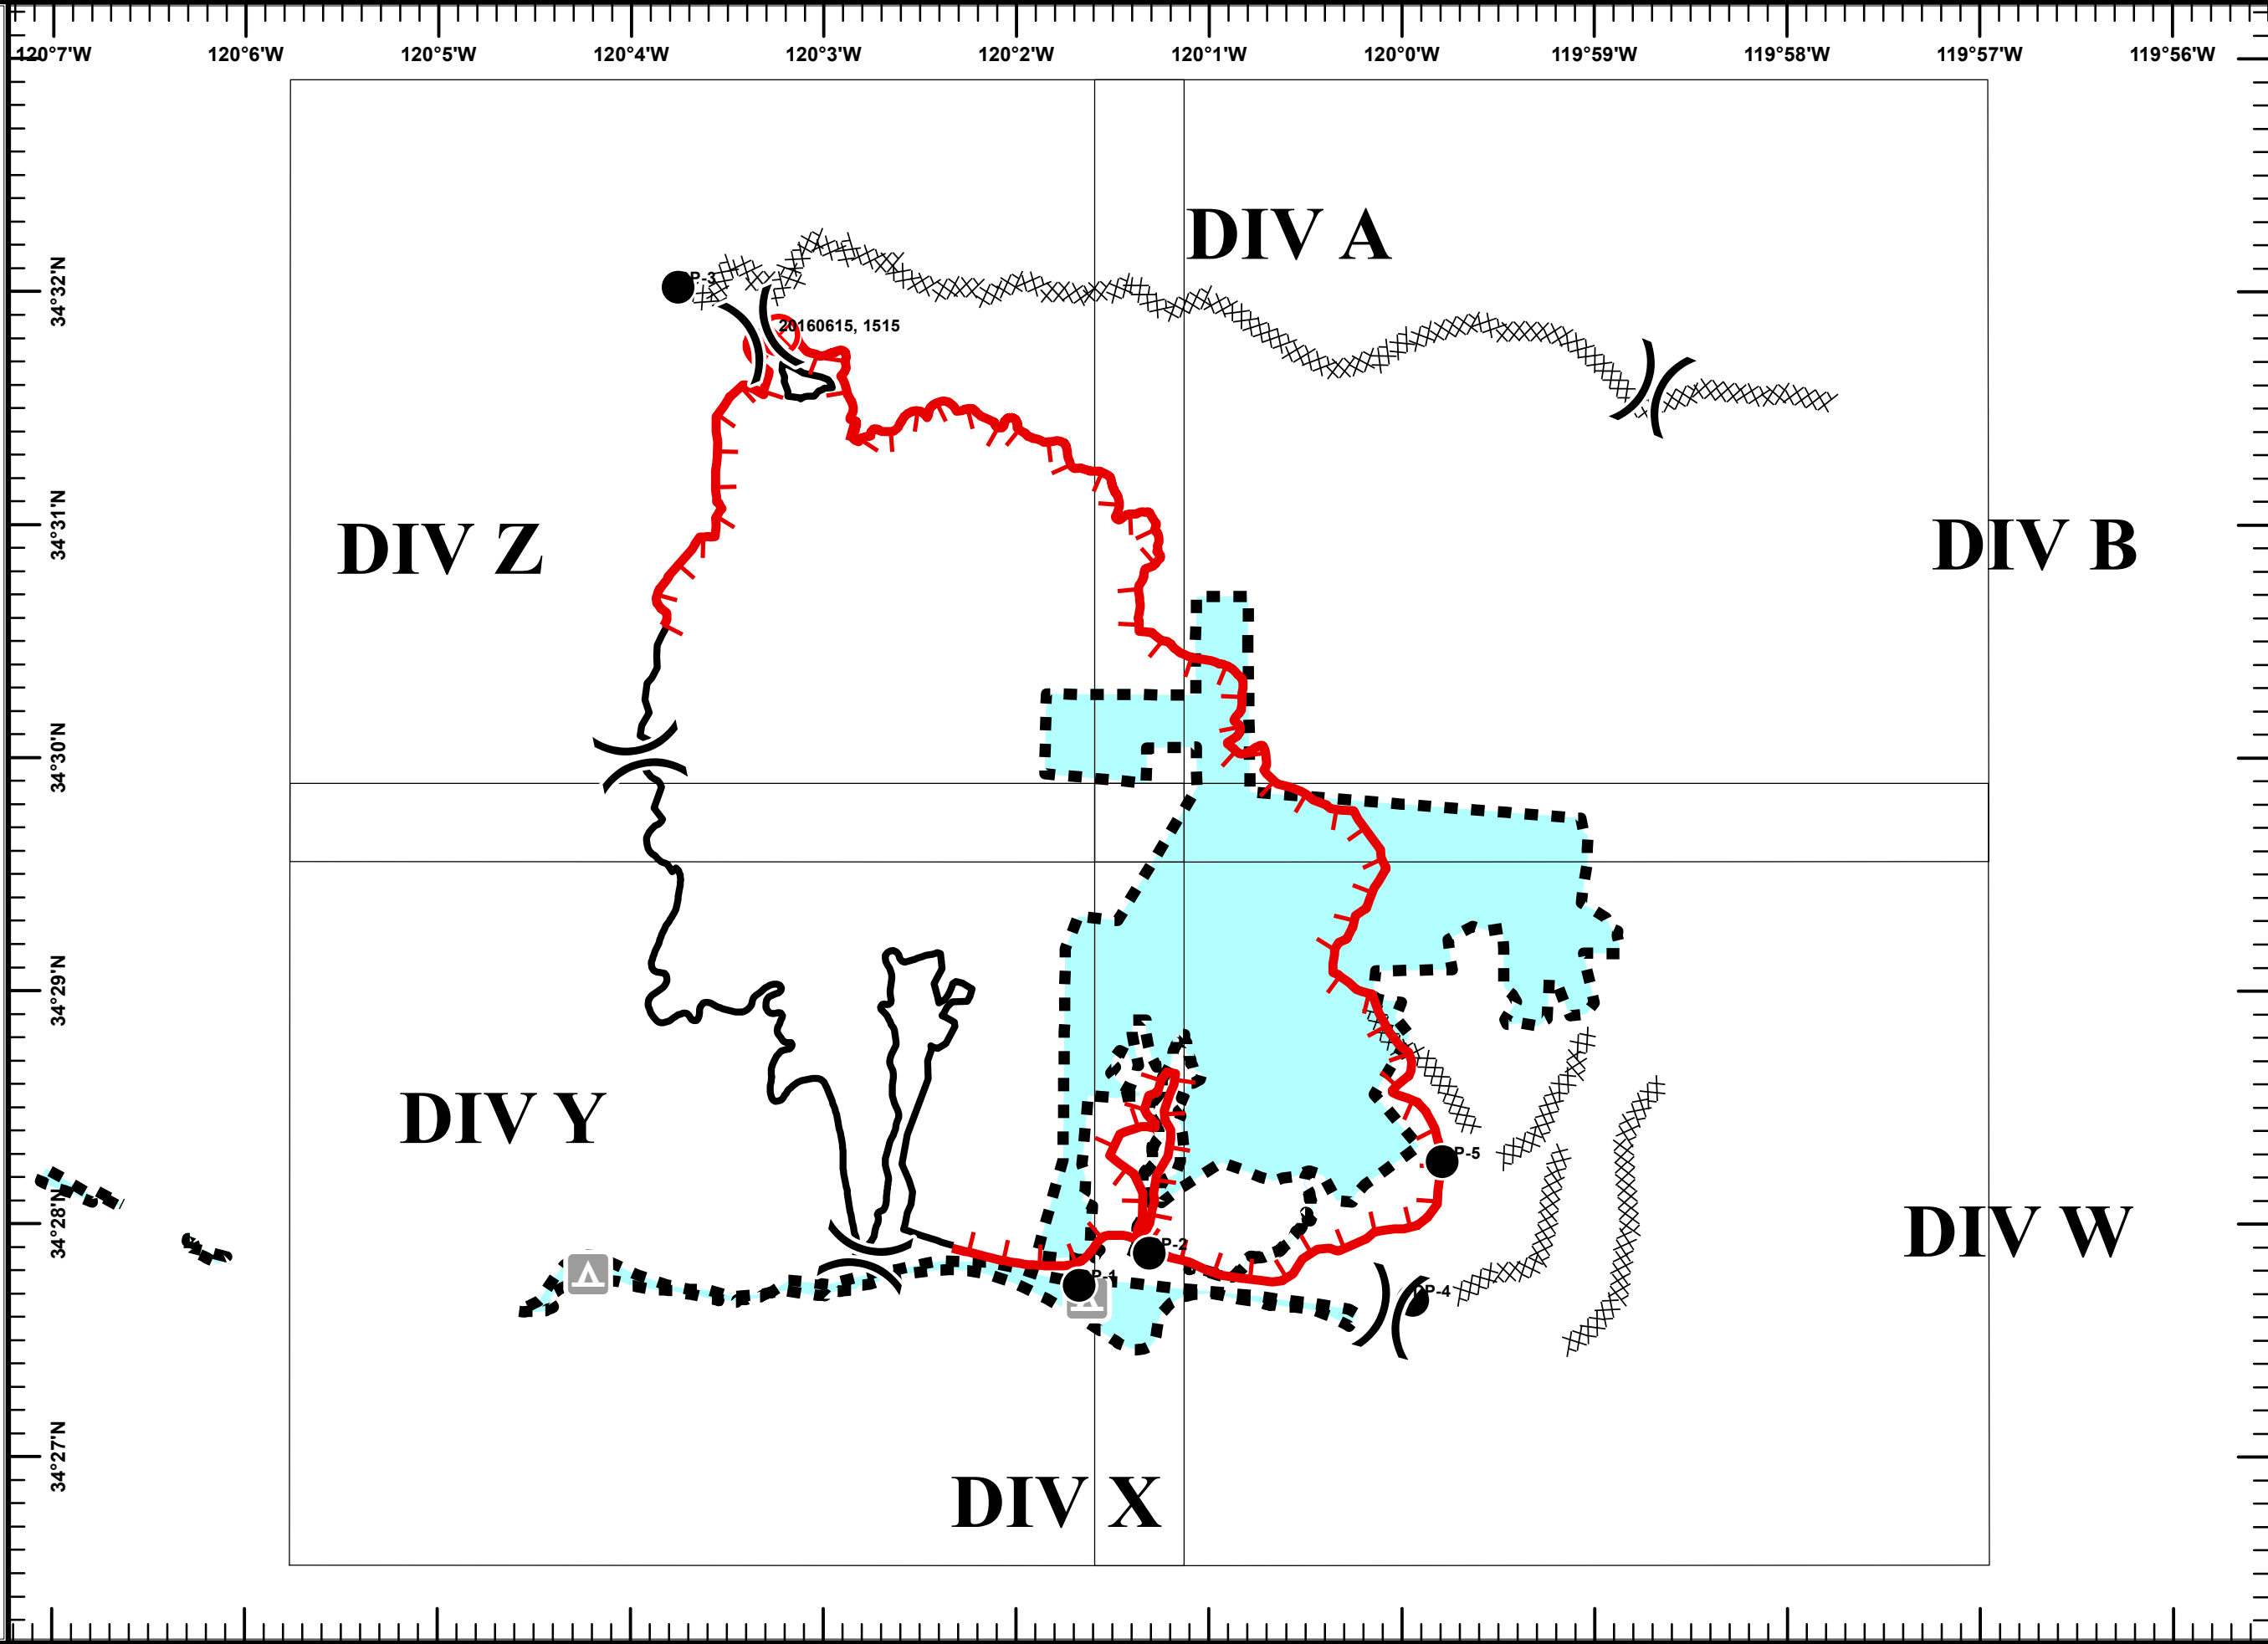

Sherpa Fire  
CA-LPF-001643  
06/18/2016  
Day  
NAD83  
Index Page

Legend

-  Division
-  Drop Point
-  Fire Origin
-  Uncontrolled Fire Edge
-  Completed Dozer Line
-  Completed Line
-  State Lands

RCopado  
June 16, 2016  
2300 Hours

Sherpa Fire  
CA-LPF-001643  
06/18/2016  
Day  
NAD83  
Map Page 1

Legend

-  Campgrounds
-  State Lands

RCopado  
June 17, 2016  
2300 Hours

Sherpa Fire  
CA-LPF-001643  
06/18/2016  
Day  
NAD83  
Map Page 2

Legend

-  Campgrounds
-  State Lands

RCopado  
June 17, 2016  
2300 Hours

**Sherpa Fire**  
**CA-LPF-001643**  
**06/18/2016**  
**Day**  
**NAD83**  
**Map Page 3**

**Legend**

-  Campgrounds
-  State Lands

RCopado  
 June 17, 2016  
 2300 Hours

Sherpa Fire  
CA-LPF-001643  
06/18/2016  
Day  
NAD83  
Map Page 4

Legend

-  Campgrounds
-  State Lands

RCopado  
June 17, 2016  
2300 Hours