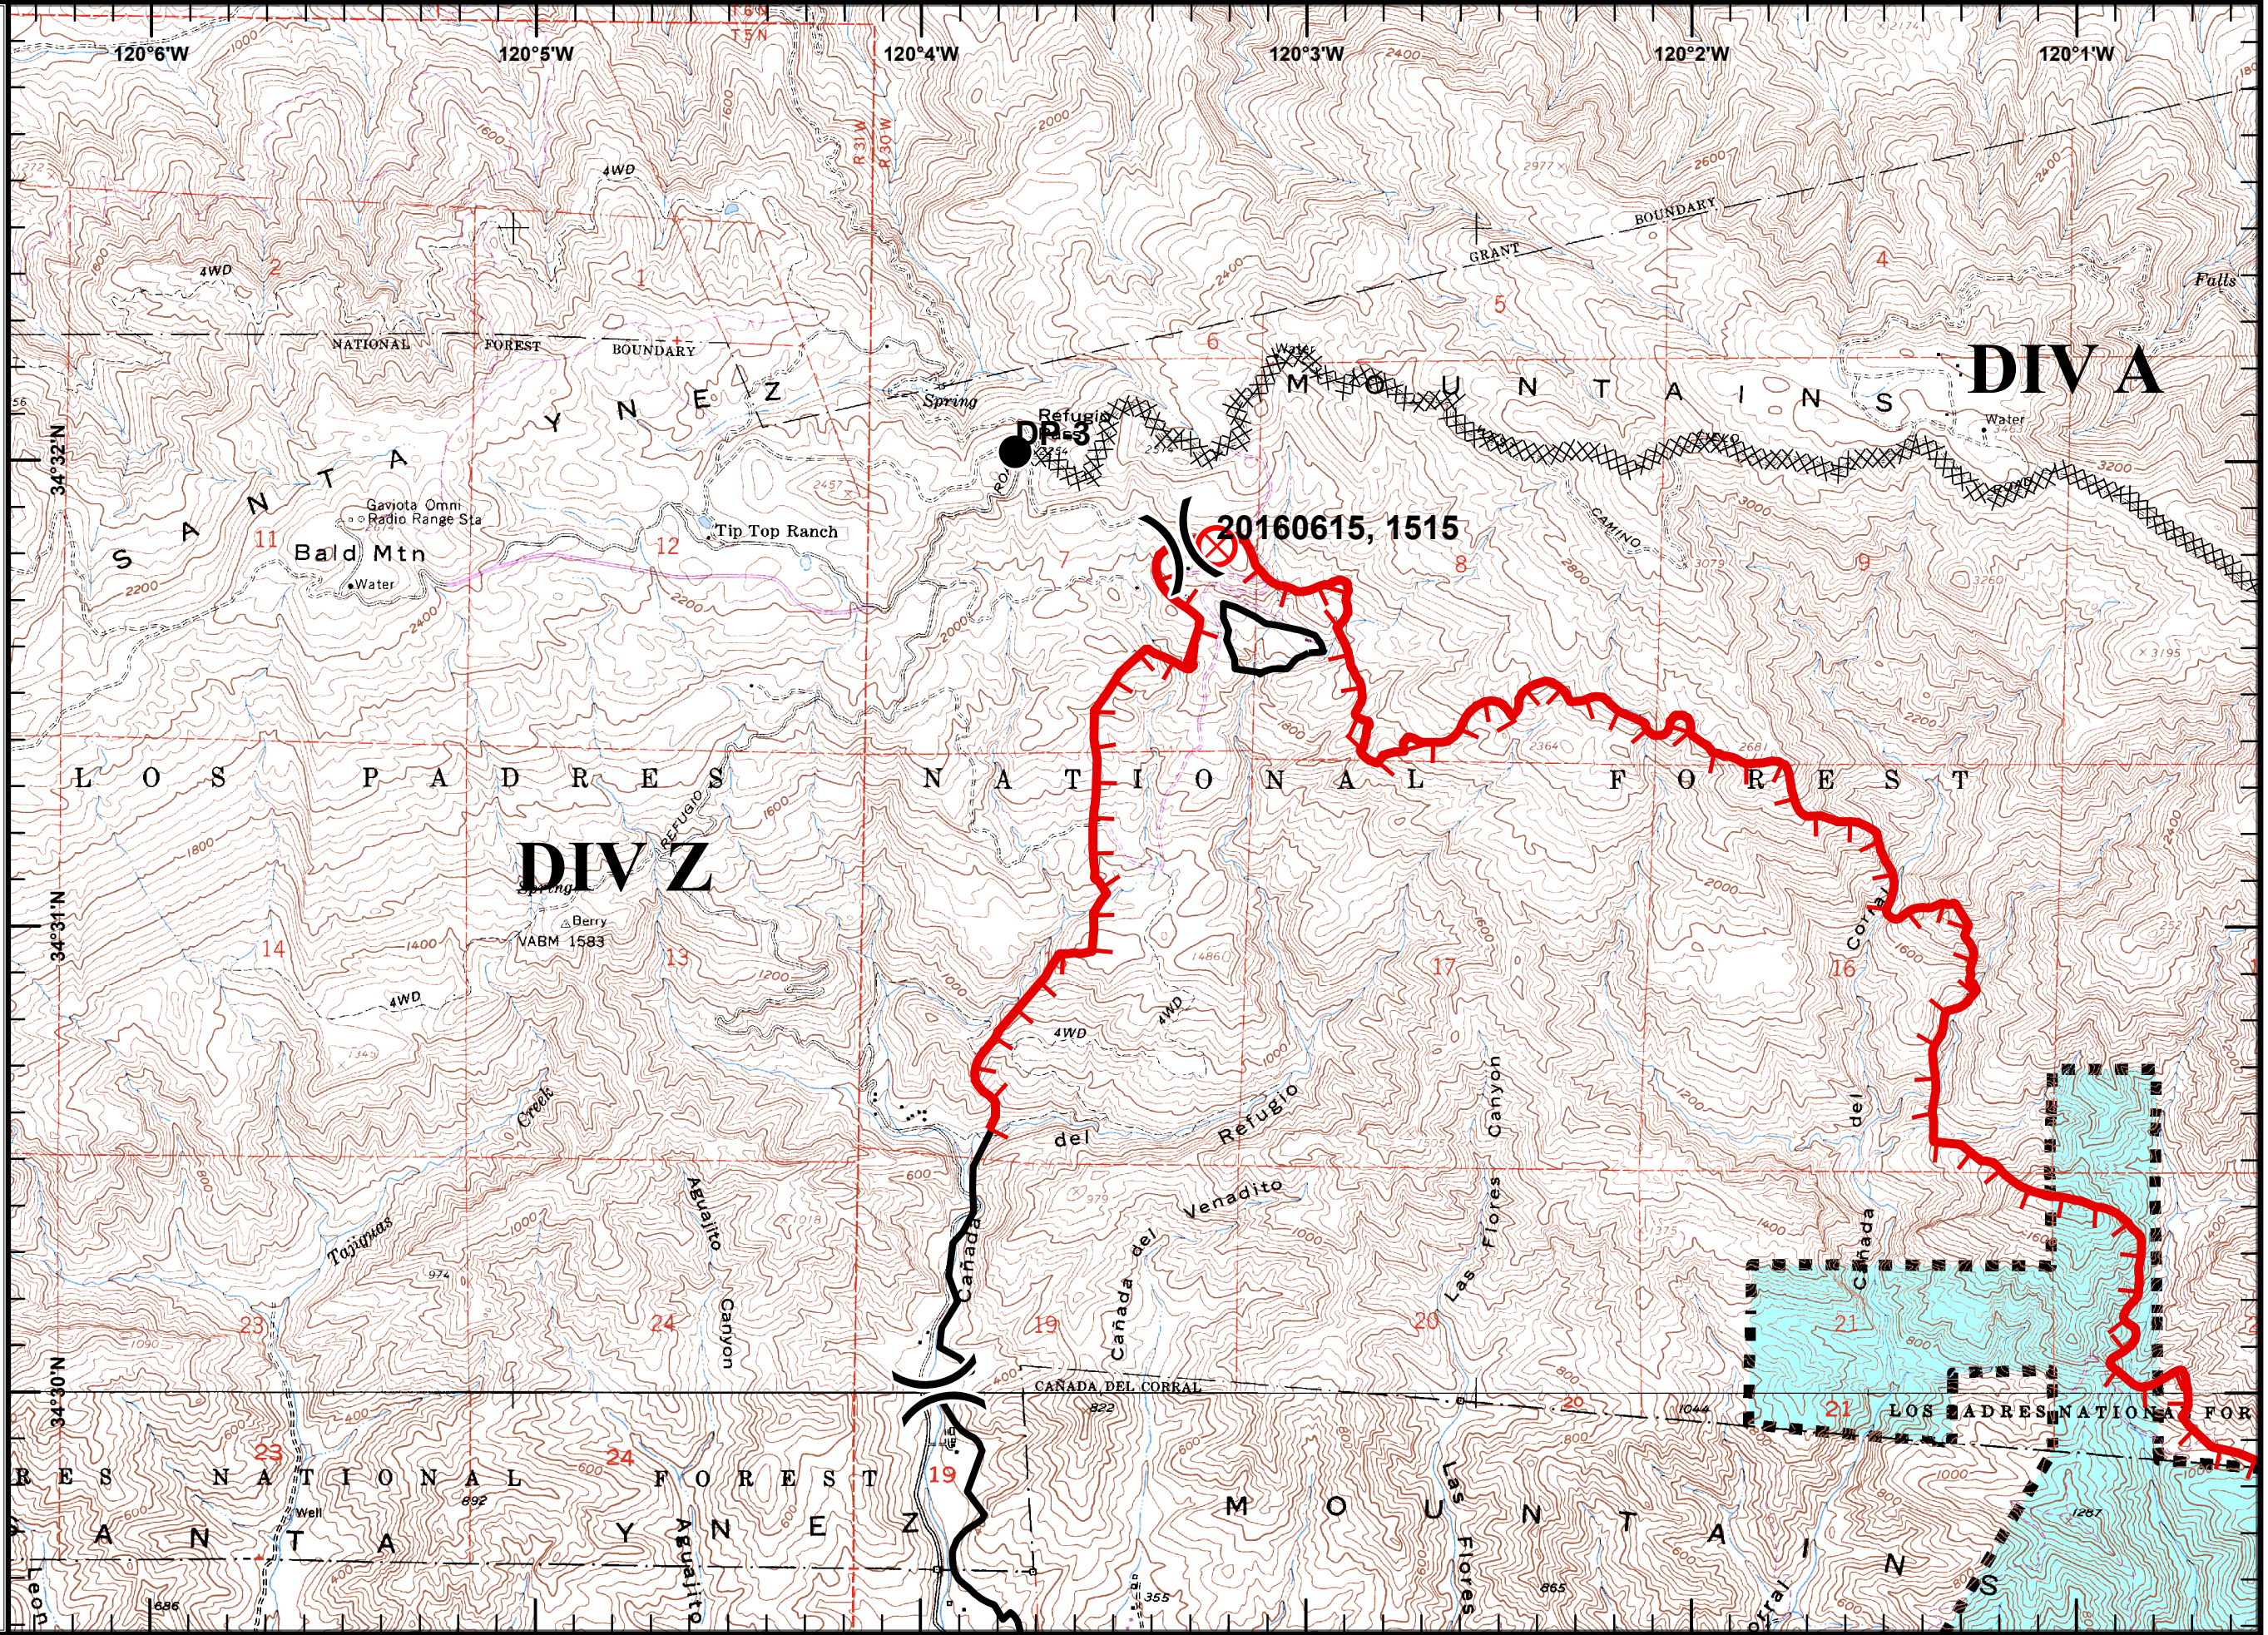

Sherpa Fire  
CA-LPF-001643  
06/18/2016  
Day  
NAD83  
Index Page

Legend

-  Division
-  Drop Point
-  Fire Origin
-  Uncontrolled Fire Edge
-  Completed Dozer Line
-  Completed Line
-  State Lands

RCopado  
June 16, 2016  
2300 Hours

Sherpa Fire  
CA-LPF-001643  
06/18/2016  
Day  
NAD83  
Map Page 1

Legend

-  Campgrounds
-  State Lands

RCopado  
June 17, 2016  
2300 Hours

Sherpa Fire  
CA-LPF-001643  
06/18/2016  
Day  
NAD83  
Map Page 2

Legend

-  Campgrounds
-  State Lands

RCopado  
June 17, 2016  
2300 Hours

**Sherpa Fire**  
**CA-LPF-001643**  
**06/18/2016**  
**Day**  
**NAD83**  
**Map Page 3**

**Legend**

-  Campgrounds
-  State Lands

RCopado  
 June 17, 2016  
 2300 Hours

Sherpa Fire  
CA-LPF-001643  
06/18/2016  
Day  
NAD83  
Map Page 4

Legend

-  Campgrounds
-  State Lands

RCopado  
June 17, 2016  
2300 Hours