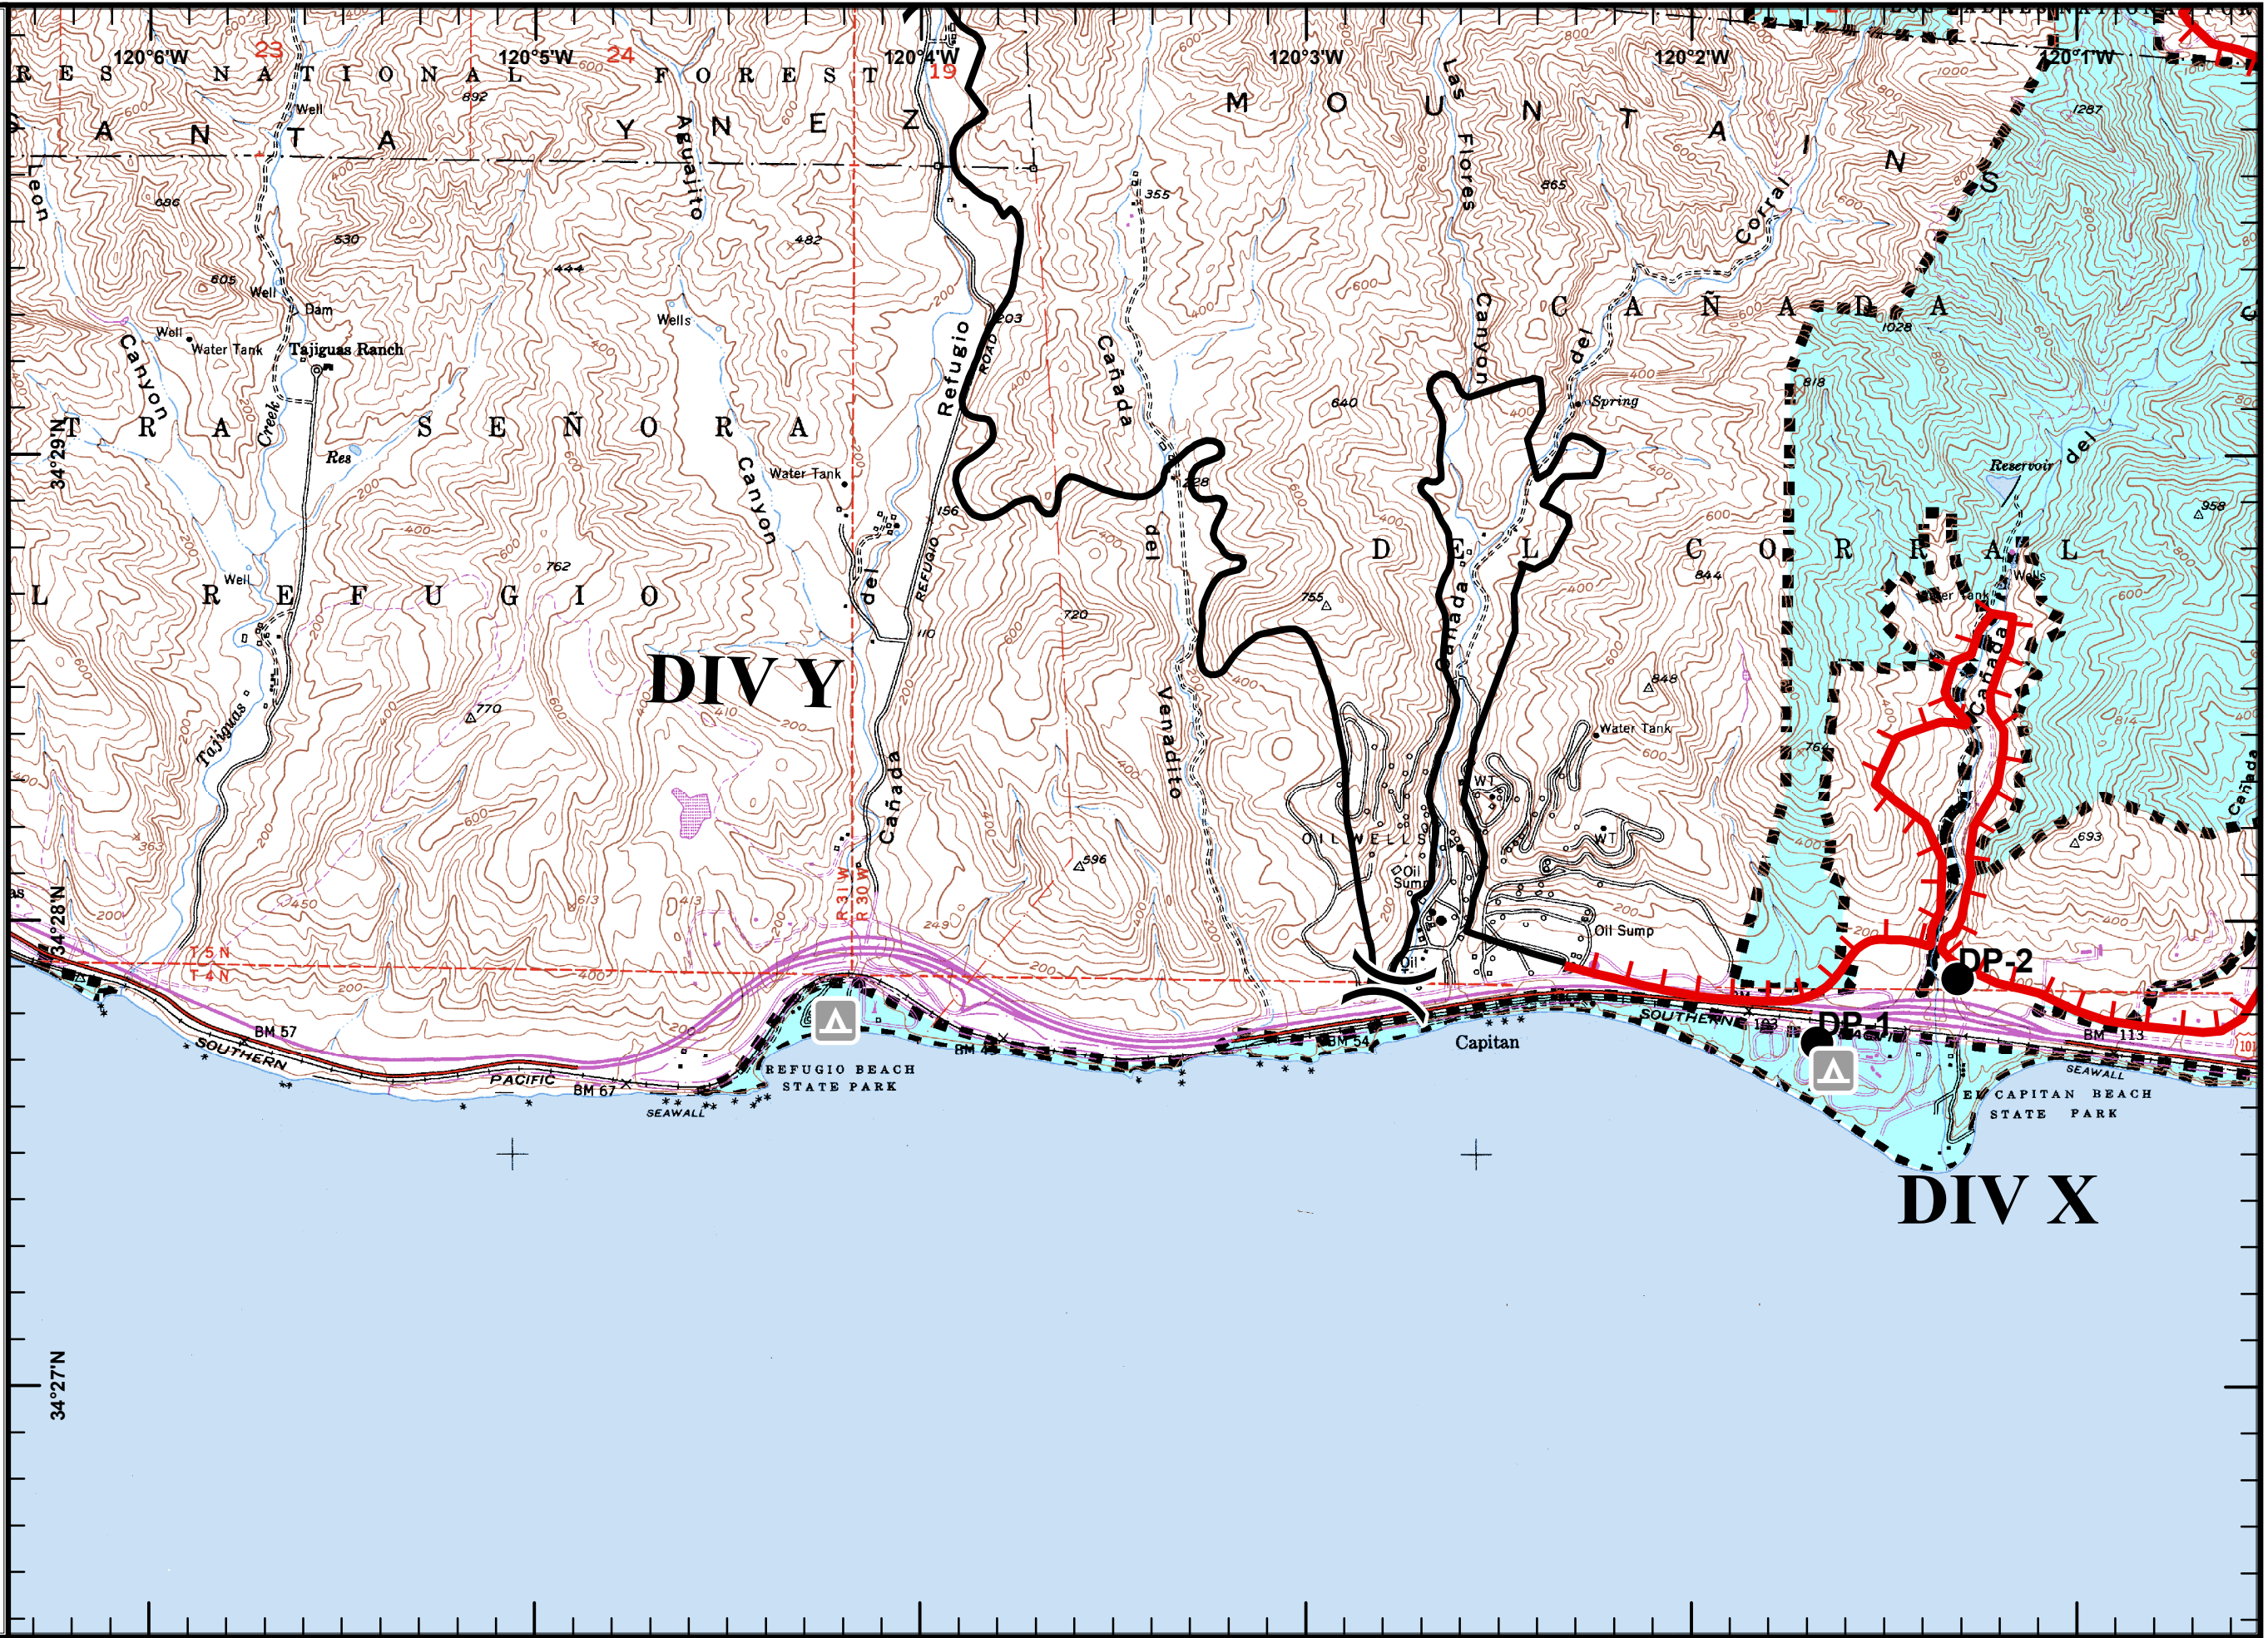

Legend

-  Campgrounds
-  State Lands

RCopado  
June 17, 2016  
2300 Hours

**Sherpa Fire**  
**CA-LPF-001643**  
**06/18/2016**  
**Day**  
**NAD83**  
**Map Page 3**

**Legend**

-  Campgrounds
-  State Lands

RCopado  
 June 17, 2016  
 2300 Hours

Sherpa Fire  
CA-LPF-001643  
06/18/2016  
Day  
NAD83  
Map Page 4

Legend

-  Campgrounds
-  State Lands

RCopado  
June 17, 2016  
2300 Hours