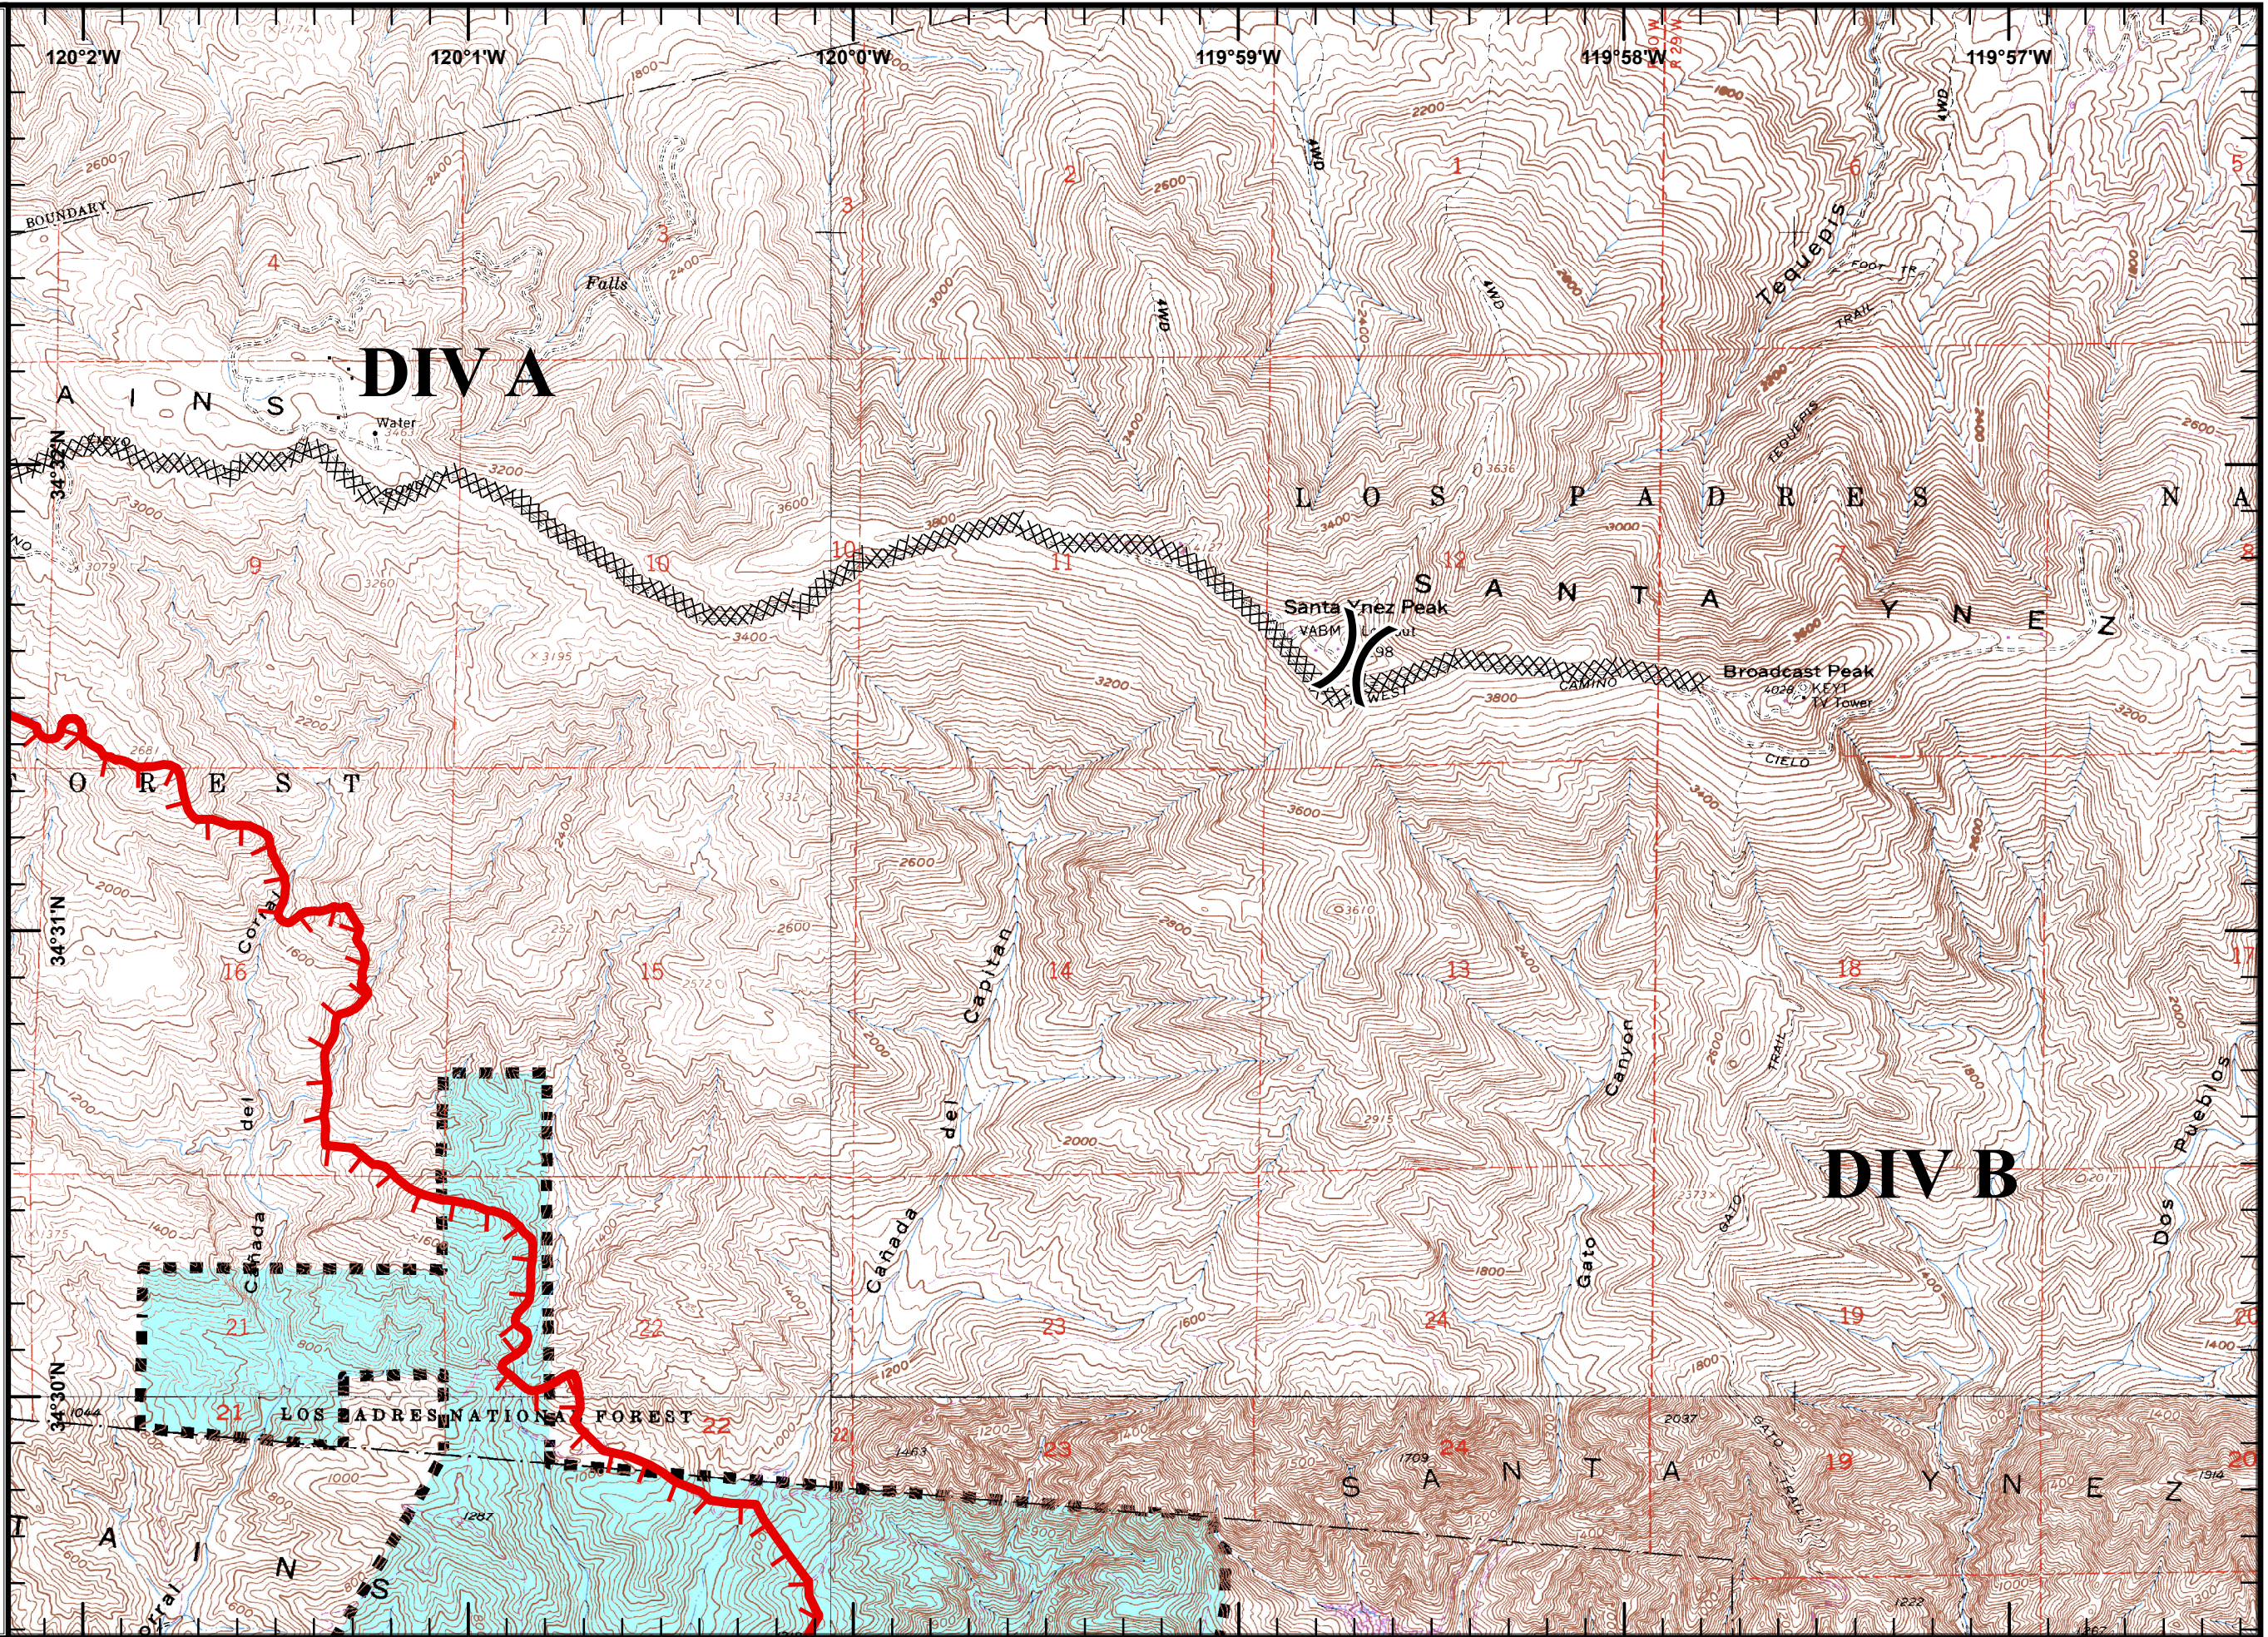

Sherpa Fire  
CA-LPF-001643  
06/18/2016  
Day  
NAD83  
Index Page

Legend

-  Division
-  Drop Point
-  Fire Origin
-  Uncontrolled Fire Edge
-  Completed Dozer Line
-  Completed Line
-  State Lands

RCopado  
June 16, 2016  
2300 Hours

Sherpa Fire  
CA-LPF-001643  
06/18/2016  
Day  
NAD83  
Map Page 1

Legend

-  Campgrounds
-  State Lands

RCopado  
June 17, 2016  
2300 Hours

Sherpa Fire  
CA-LPF-001643  
06/18/2016  
Day  
NAD83  
Map Page 2

Legend

-  Campgrounds
-  State Lands

RCopado  
June 17, 2016  
2300 Hours

**Sherpa Fire**  
**CA-LPF-001643**  
**06/18/2016**  
**Day**  
**NAD83**  
**Map Page 3**

**Legend**

-  Campgrounds
-  State Lands

RCopado  
 June 17, 2016  
 2300 Hours

Sherpa Fire  
CA-LPF-001643  
06/18/2016  
Day  
NAD83  
Map Page 4

Legend

-  Campgrounds
-  State Lands

RCopado  
June 17, 2016  
2300 Hours