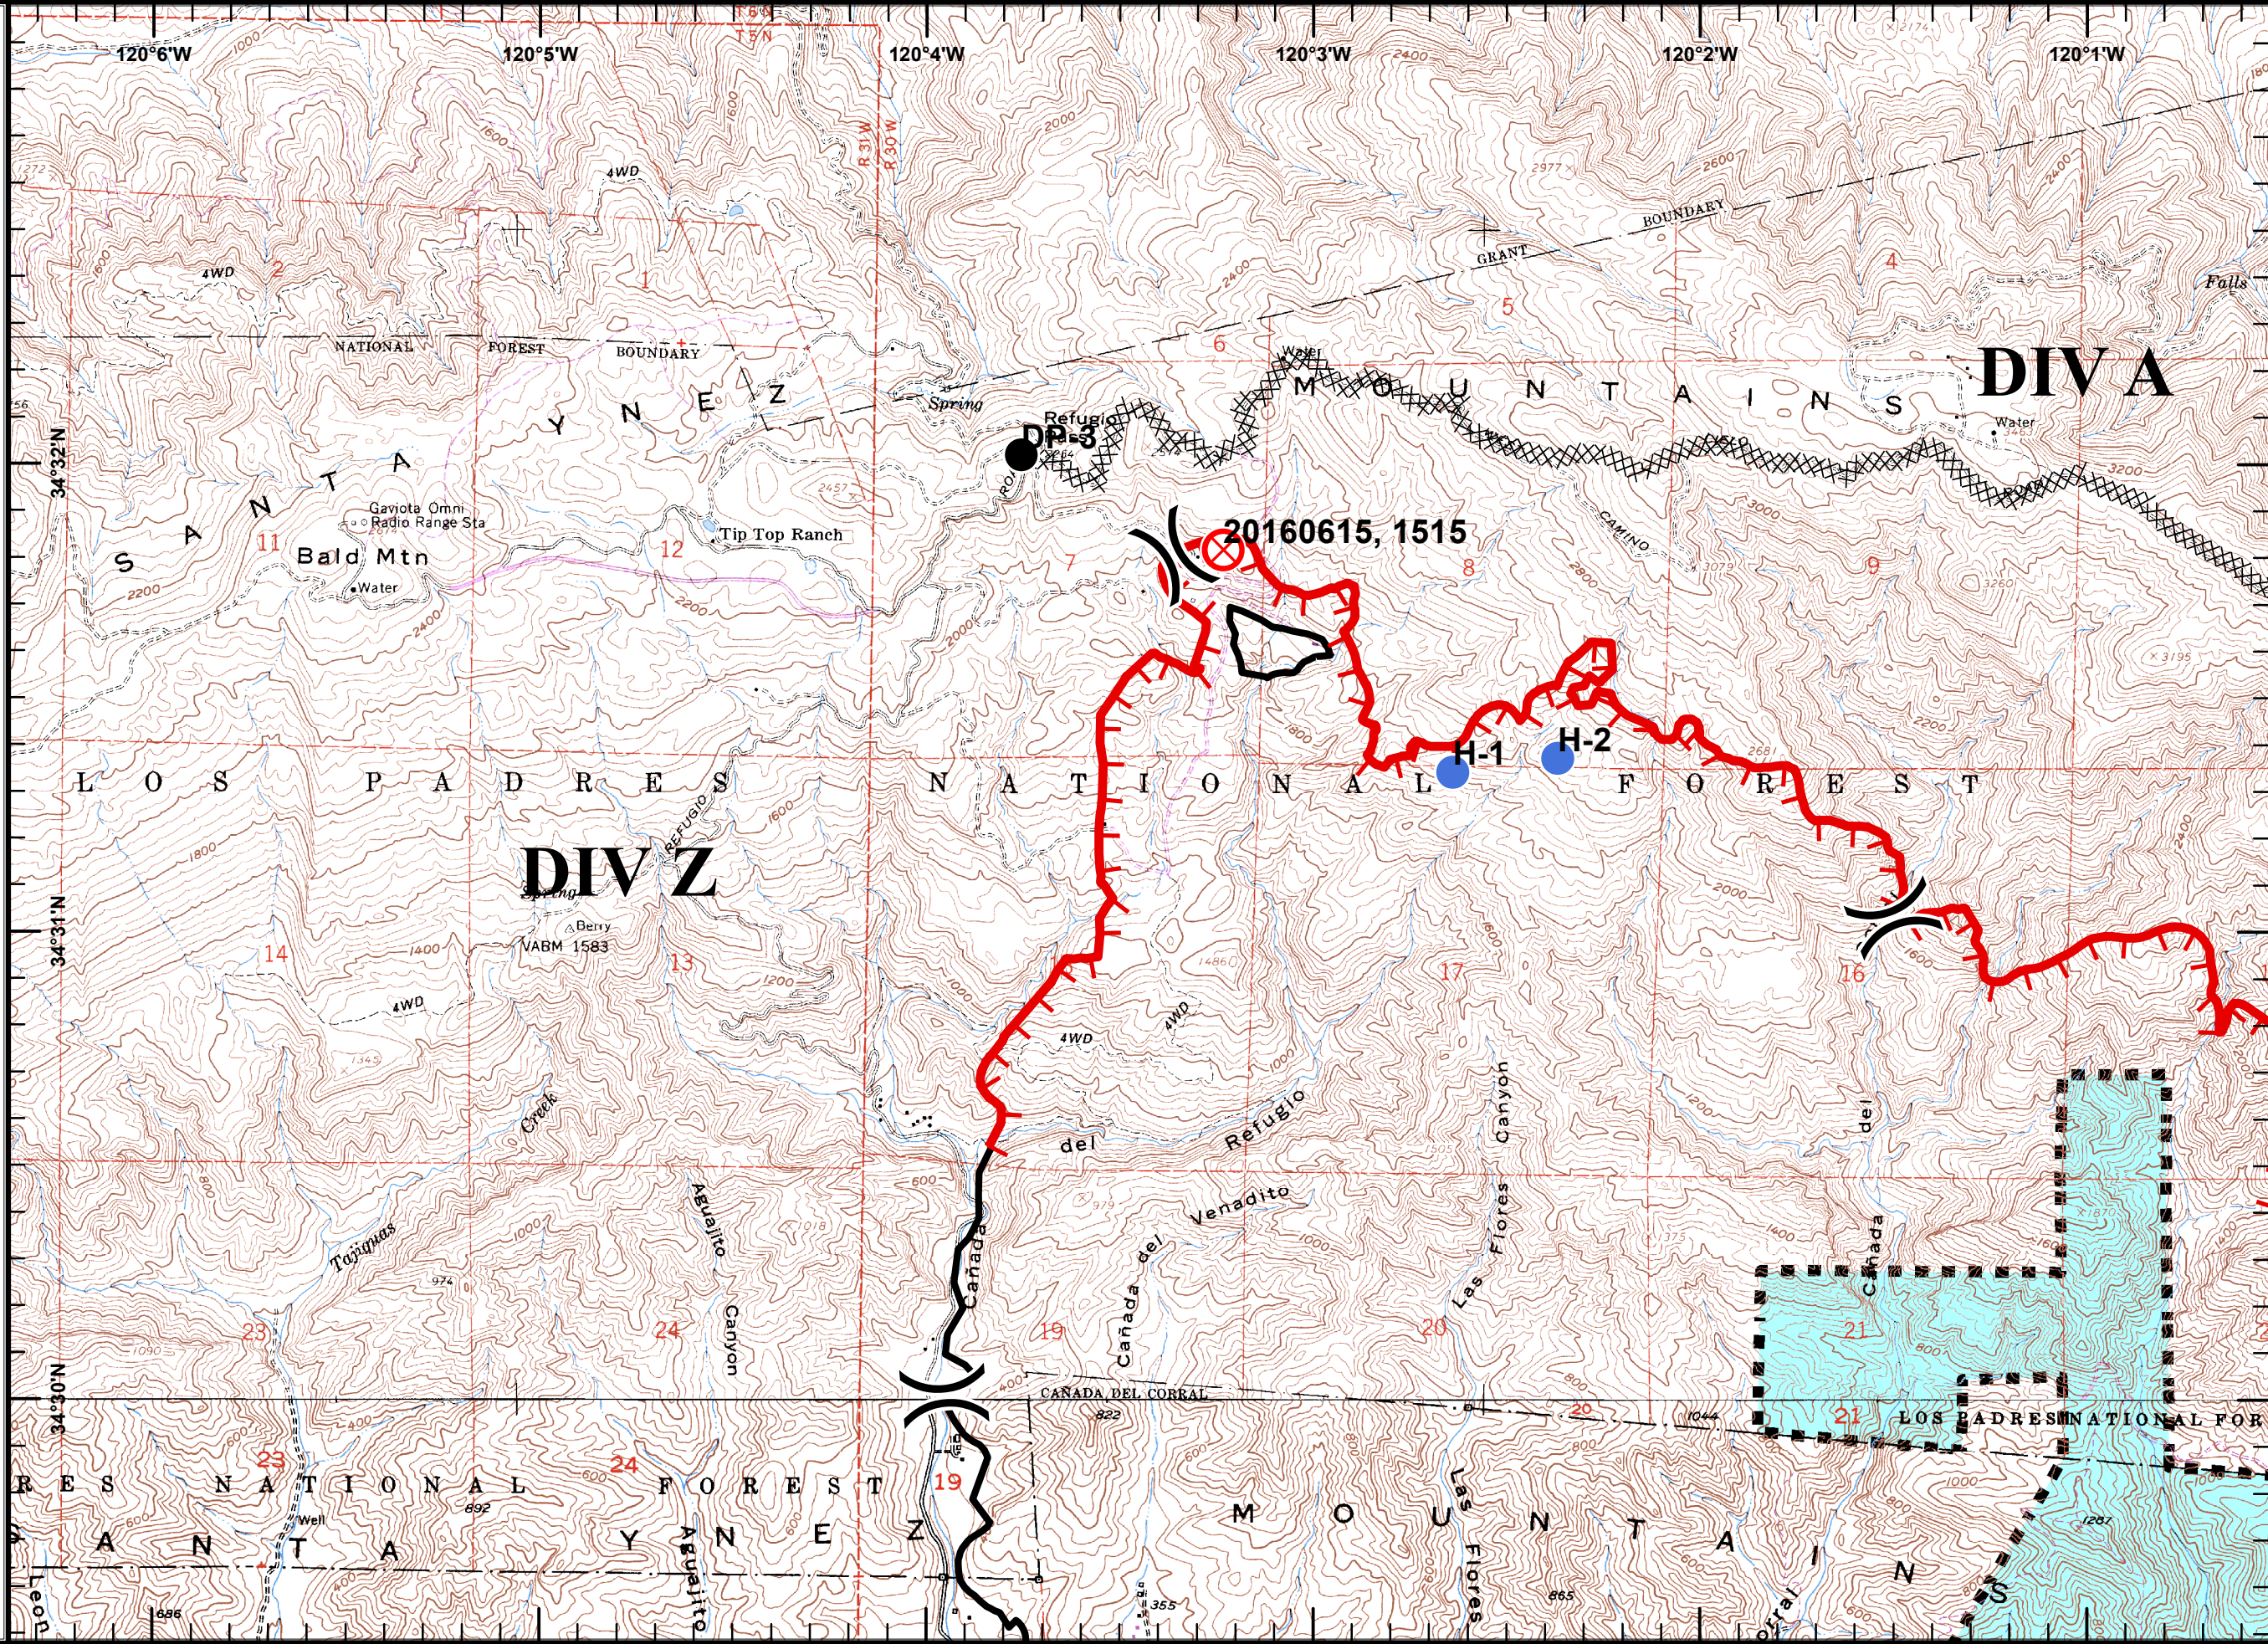

**Sherpa Fire**  
**CA-LPF-001643**  
**06/19/2016**  
**Day**  
**NAD83**  
**Index Page**

**Legend**

-  Division
-  Drop Point
-  Fire Origin
-  Helispot
-  Unimproved Landing Site
-  Uncontrolled Fire Edge
-  Completed Dozer Line
-  Completed Line
-  State Lands

34°27'N

Pg. 2

Pg. 4

**Sherpa Fire**  
**CA-LPF-001643**  
**06/19/2016**  
**Day**  
**NAD83**  
**Map Page 1**

**Legend**

-  Division
-  Drop Point
-  Fire Origin
-  Helispot
-  Uncontrolled Fire Edge
-  Completed Dozer Line
-  Completed Line
-  State Lands

RCopado  
 June 18, 2016  
 1530 Hours

**Sherpa Fire**  
**CA-LPF-001643**  
**06/19/2016**  
**Day**  
**NAD83**  
**Map Page 2**

**Legend**

-  Division
-  Unimproved Landing Site
-  Uncontrolled Fire Edge
-  Completed Dozer Line
-  State Lands

RCopado  
 June 18, 2016  
 1530 Hours

**Sherpa Fire**  
**CA-LPF-001643**  
**06/19/2016**  
**Day**  
**NAD83**  
**Map Page 3**

**Legend**

-  Campgrounds
-  Division
-  Drop Point
-  Completed Line
-  State Lands