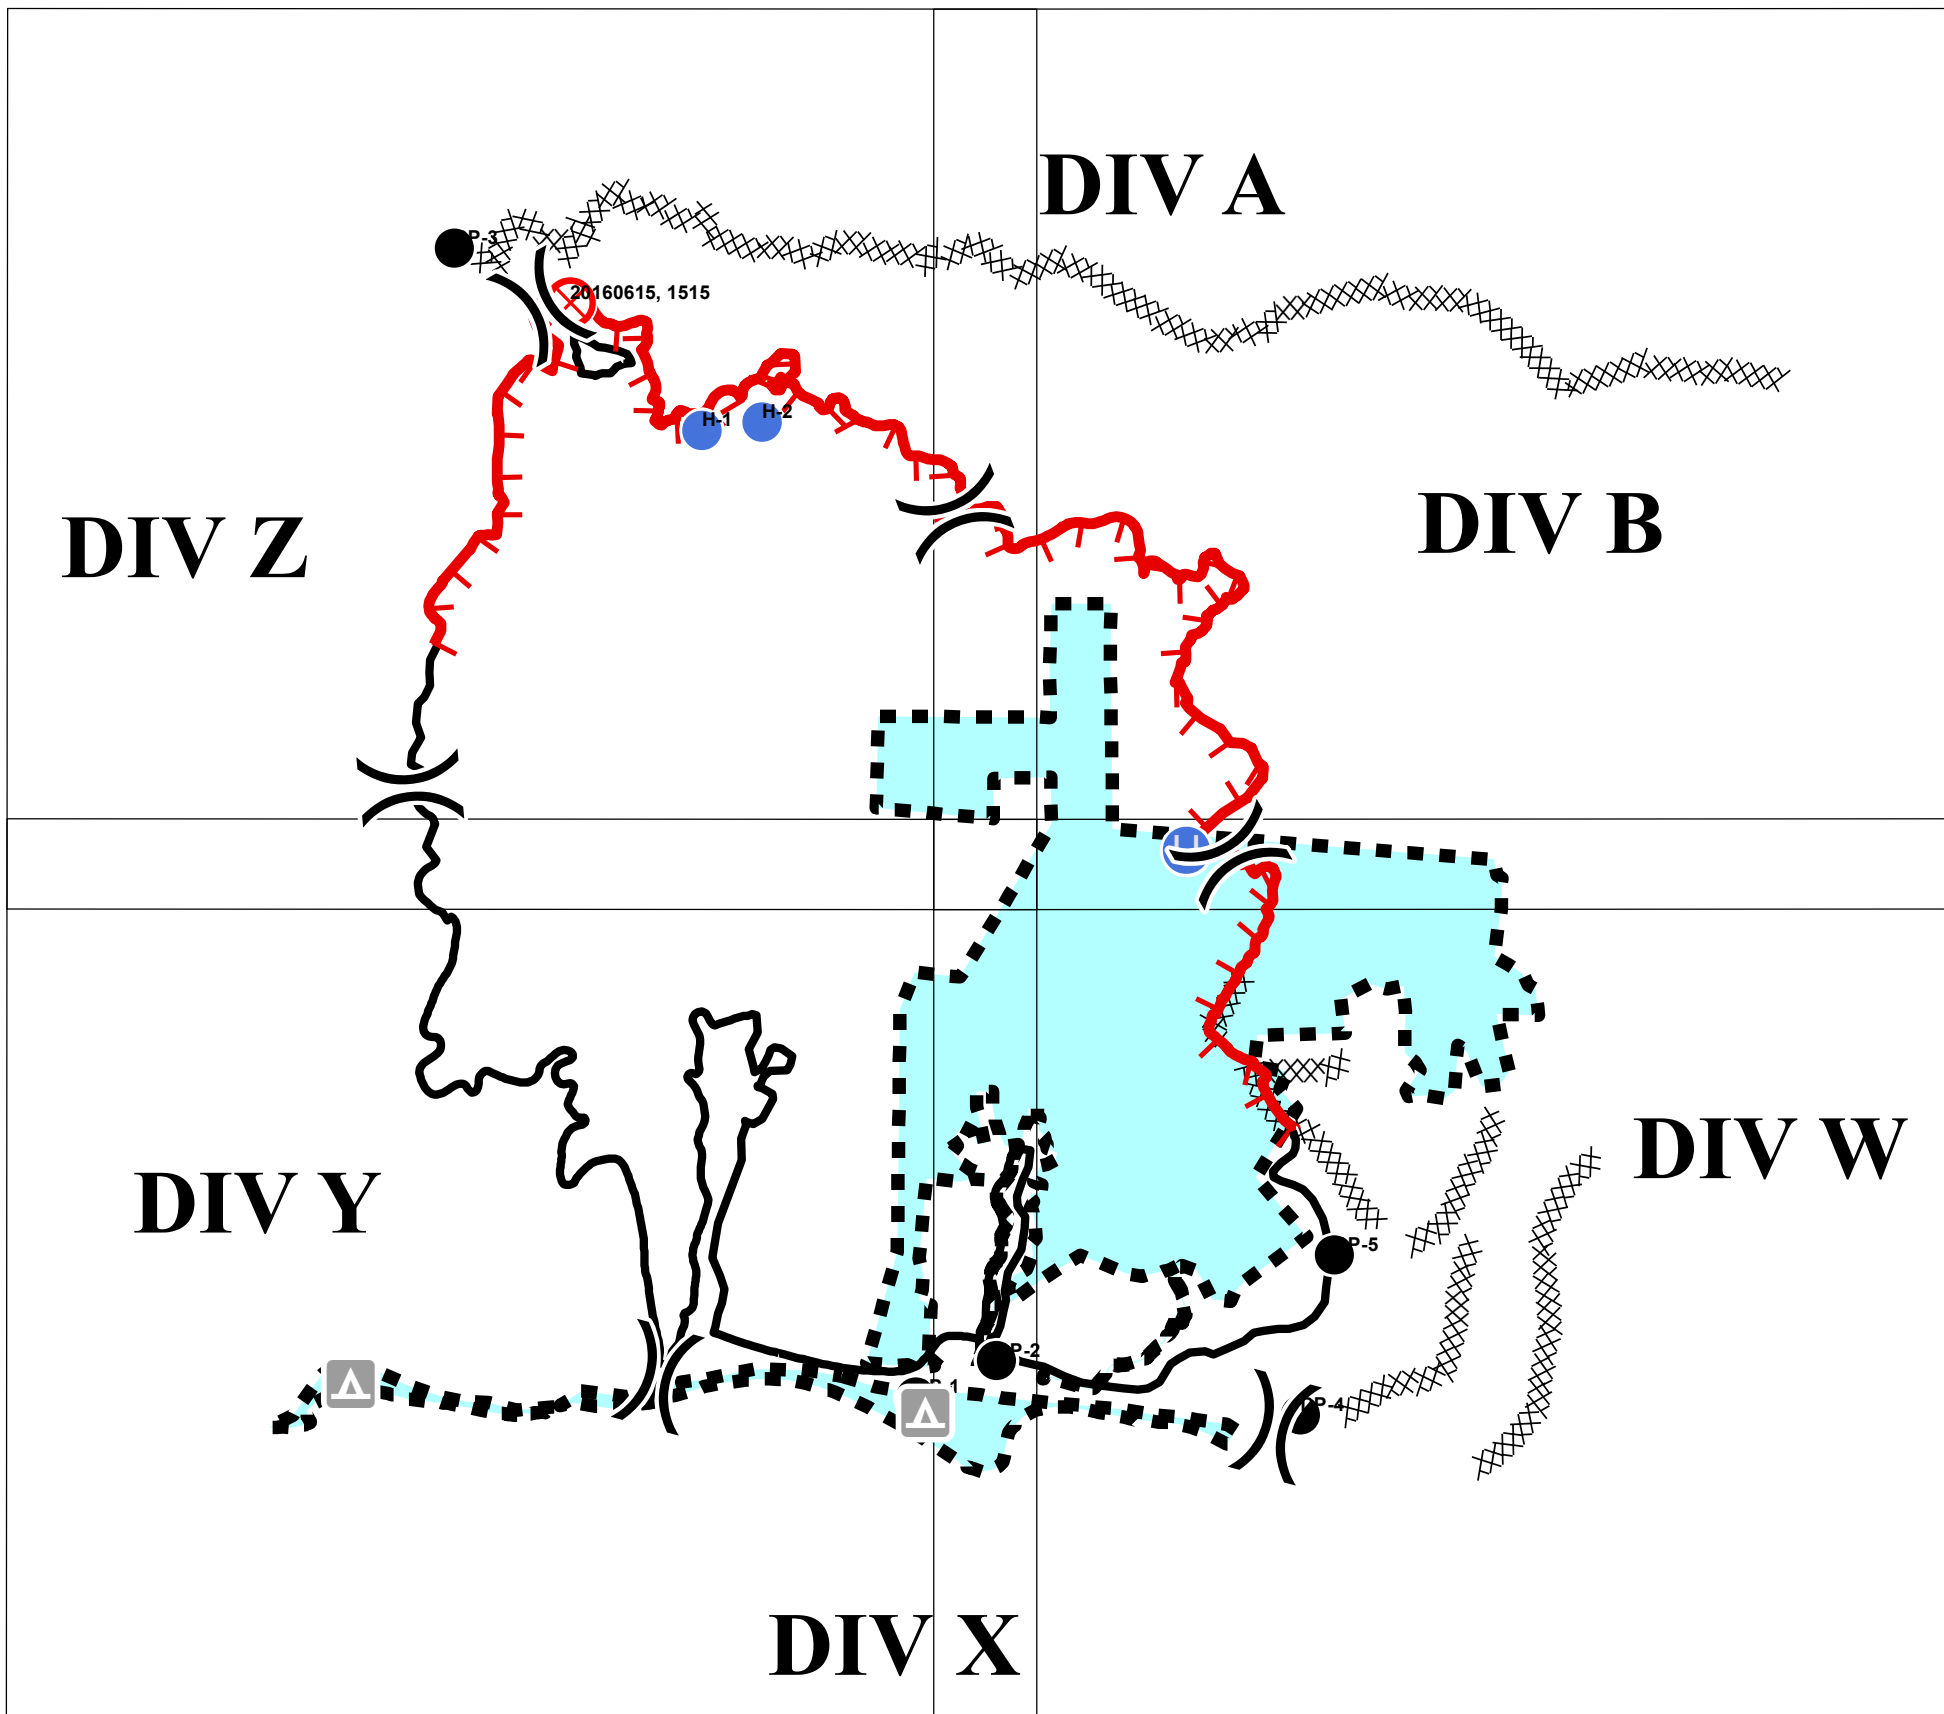

**Sherpa Fire**  
**CA-LPF-001643**  
**06/19/2016**  
**Day**  
**NAD83**  
**Index Page**

**Legend**

-  Division
-  Drop Point
-  Fire Origin
-  Helispot
-  Unimproved Landing Site
-  Uncontrolled Fire Edge
-  Completed Dozer Line
-  Completed Line
-  State Lands

RCopado  
 June 18, 2016  
 1530 Hours

Pg. 1

34°32'N

34°31'N

34°30'N

34°29'N

34°28'N

Pg. 3

34°27'N

Pg. 2

Pg. 4

**Sherpa Fire**  
**CA-LPF-001643**  
**06/19/2016**  
**Day**  
**NAD83**  
**Map Page 1**

**Legend**

-  Division
-  Drop Point
-  Fire Origin
-  Helispot
-  Uncontrolled Fire Edge
-  Completed Dozer Line
-  Completed Line
-  State Lands

RCopado  
 June 18, 2016  
 1530 Hours

**Sherpa Fire**  
**CA-LPF-001643**  
**06/19/2016**  
**Day**  
**NAD83**  
**Map Page 2**

**Legend**

-  Division
-  Unimproved Landing Site
-  Uncontrolled Fire Edge
-  Completed Dozer Line
-  State Lands