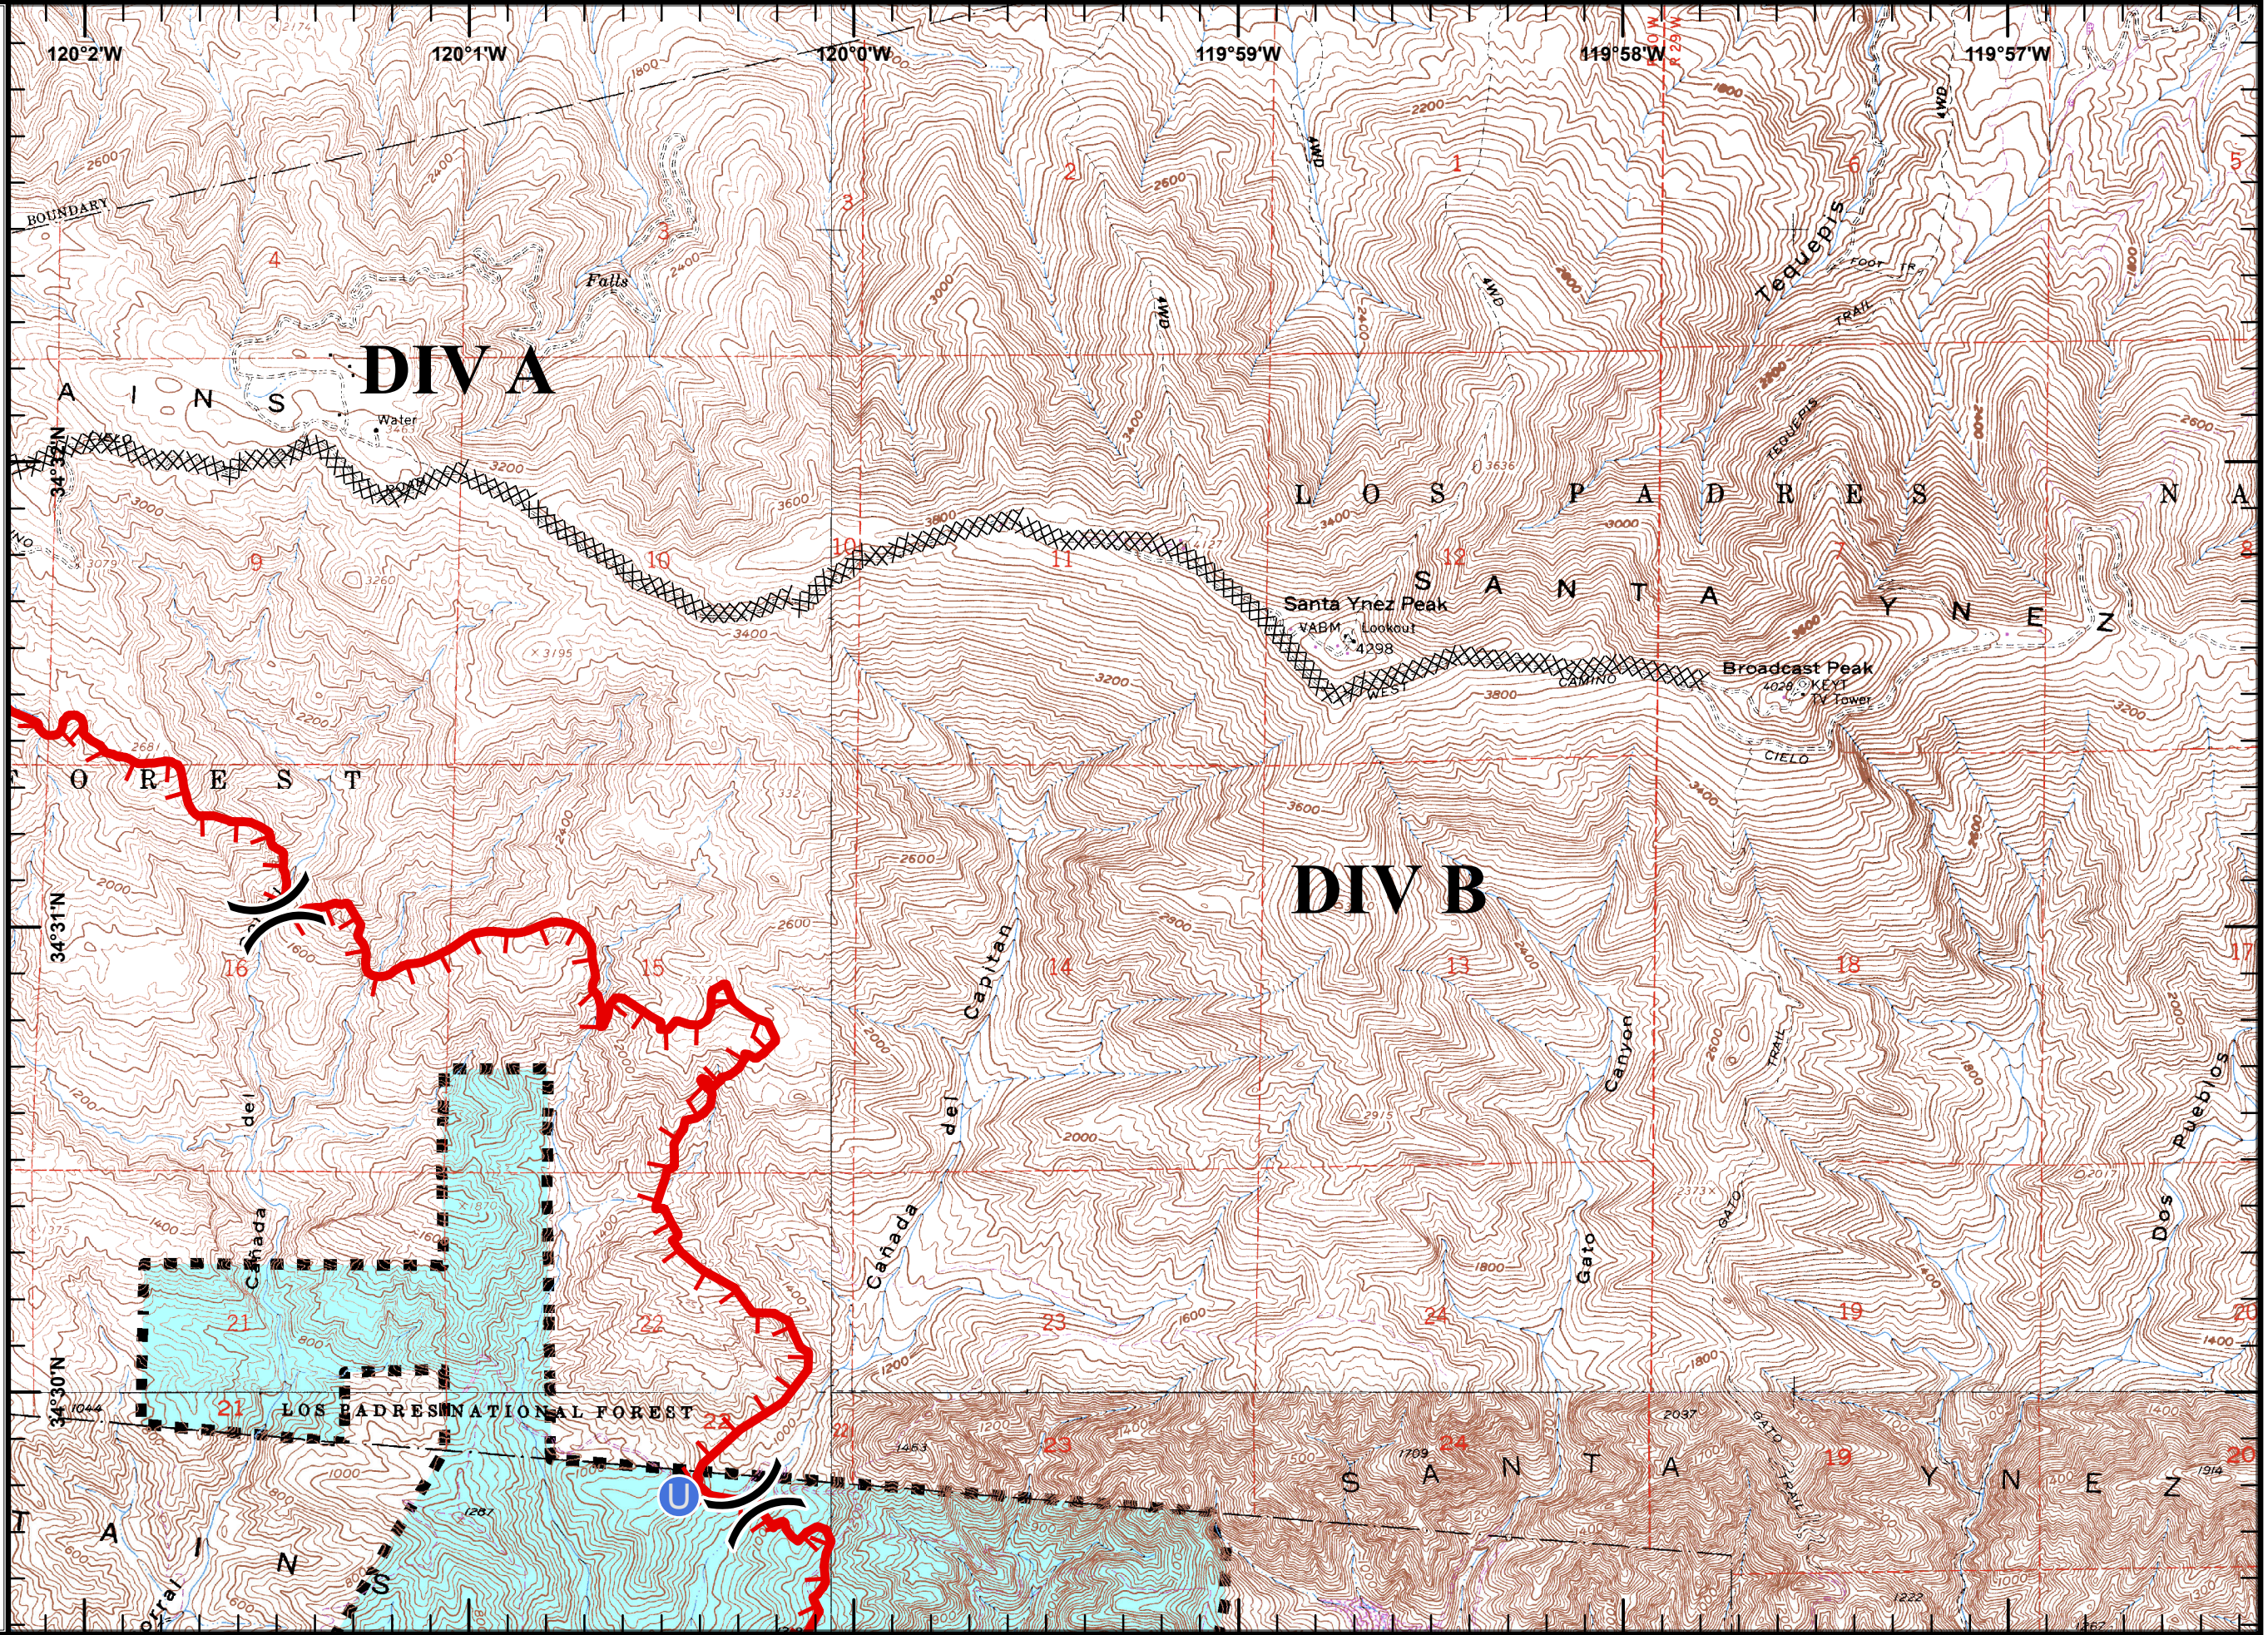

**Sherpa Fire**  
**CA-LPF-001643**  
**06/19/2016**  
**Day**  
**NAD83**  
**Index Page**

**Legend**

-  Division
-  Drop Point
-  Fire Origin
-  Helispot
-  Unimproved Landing Site
-  Uncontrolled Fire Edge
-  Completed Dozer Line
-  Completed Line
-  State Lands

34°27'N

Pg. 2

Pg. 4

**Sherpa Fire**  
**CA-LPF-001643**  
**06/19/2016**  
**Day**  
**NAD83**  
**Map Page 1**

**Legend**

-  Division
-  Drop Point
-  Fire Origin
-  Helispot
-  Uncontrolled Fire Edge
-  Completed Dozer Line
-  Completed Line
-  State Lands

RCopado  
 June 18, 2016  
 1530 Hours

**Sherpa Fire**  
**CA-LPF-001643**  
**06/19/2016**  
**Day**  
**NAD83**  
**Map Page 2**

**Legend**

-  Division
-  Unimproved Landing Site
-  Uncontrolled Fire Edge
-  Completed Dozer Line
-  State Lands

RCopado  
 June 18, 2016  
 1530 Hours

**Sherpa Fire**  
**CA-LPF-001643**  
**06/19/2016**  
**Day**  
**NAD83**  
**Map Page 3**

**Legend**

-  Campgrounds
-  Division
-  Drop Point
-  Completed Line
-  State Lands