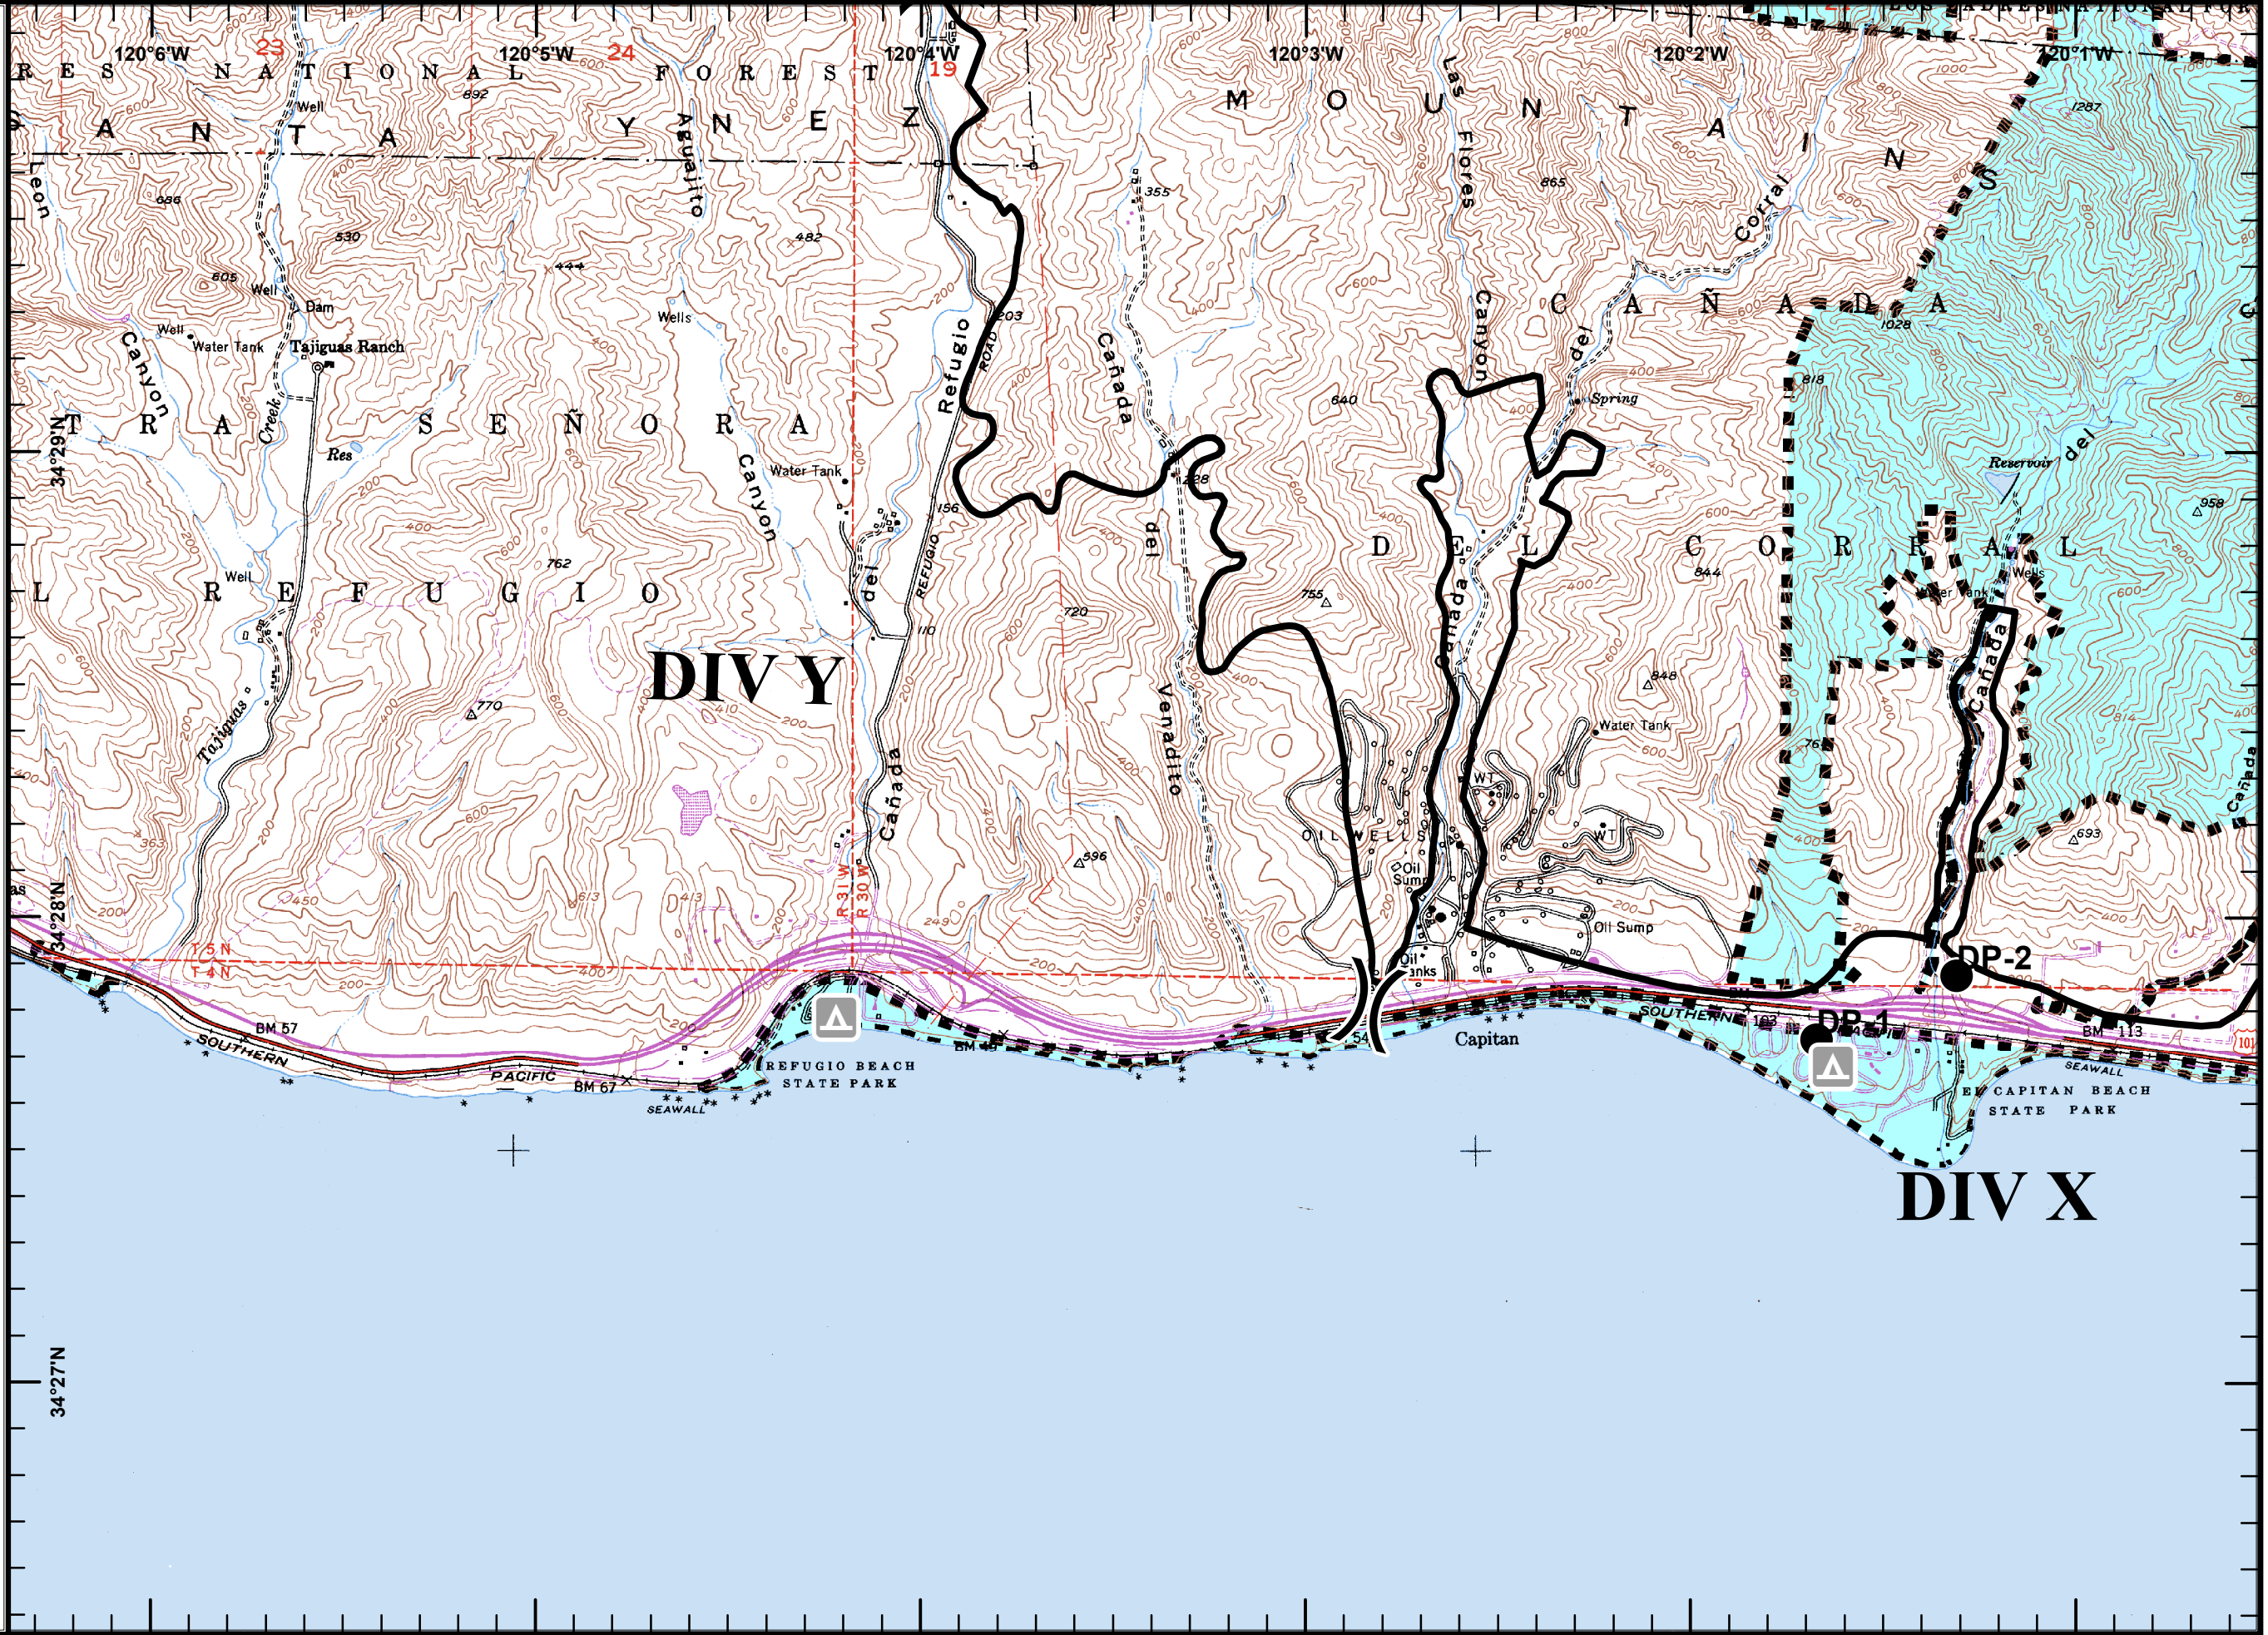

34°27'N

Pg. 2

Pg. 4

**Sherpa Fire**  
**CA-LPF-001643**  
**06/19/2016**  
**Day**  
**NAD83**  
**Map Page 1**

**Legend**

-  Division
-  Drop Point
-  Fire Origin
-  Helispot
-  Uncontrolled Fire Edge
-  Completed Dozer Line
-  Completed Line
-  State Lands

RCopado  
 June 18, 2016  
 1530 Hours

**Sherpa Fire**  
**CA-LPF-001643**  
**06/19/2016**  
**Day**  
**NAD83**  
**Map Page 2**

**Legend**

-  Division
-  Unimproved Landing Site
-  Uncontrolled Fire Edge
-  Completed Dozer Line
-  State Lands

RCopado  
 June 18, 2016  
 1530 Hours

**Sherpa Fire**  
**CA-LPF-001643**  
**06/19/2016**  
**Day**  
**NAD83**  
**Map Page 3**

**Legend**

-  Campgrounds
-  Division
-  Drop Point
-  Completed Line
-  State Lands

RCopado  
 June 18, 2016  
 1530 Hours

**Sherpa Fire**  
**CA-LPF-001643**  
**06/19/2016**  
**Day**  
**NAD83**  
**Map Page 4**

- Legend**
-  Campgrounds
  -  Division
  -  Drop Point
  -  Unimproved Landing Site
  -  Uncontrolled Fire Edge
  -  Completed Dozer Line
  -  Completed Line
  -  State Lands