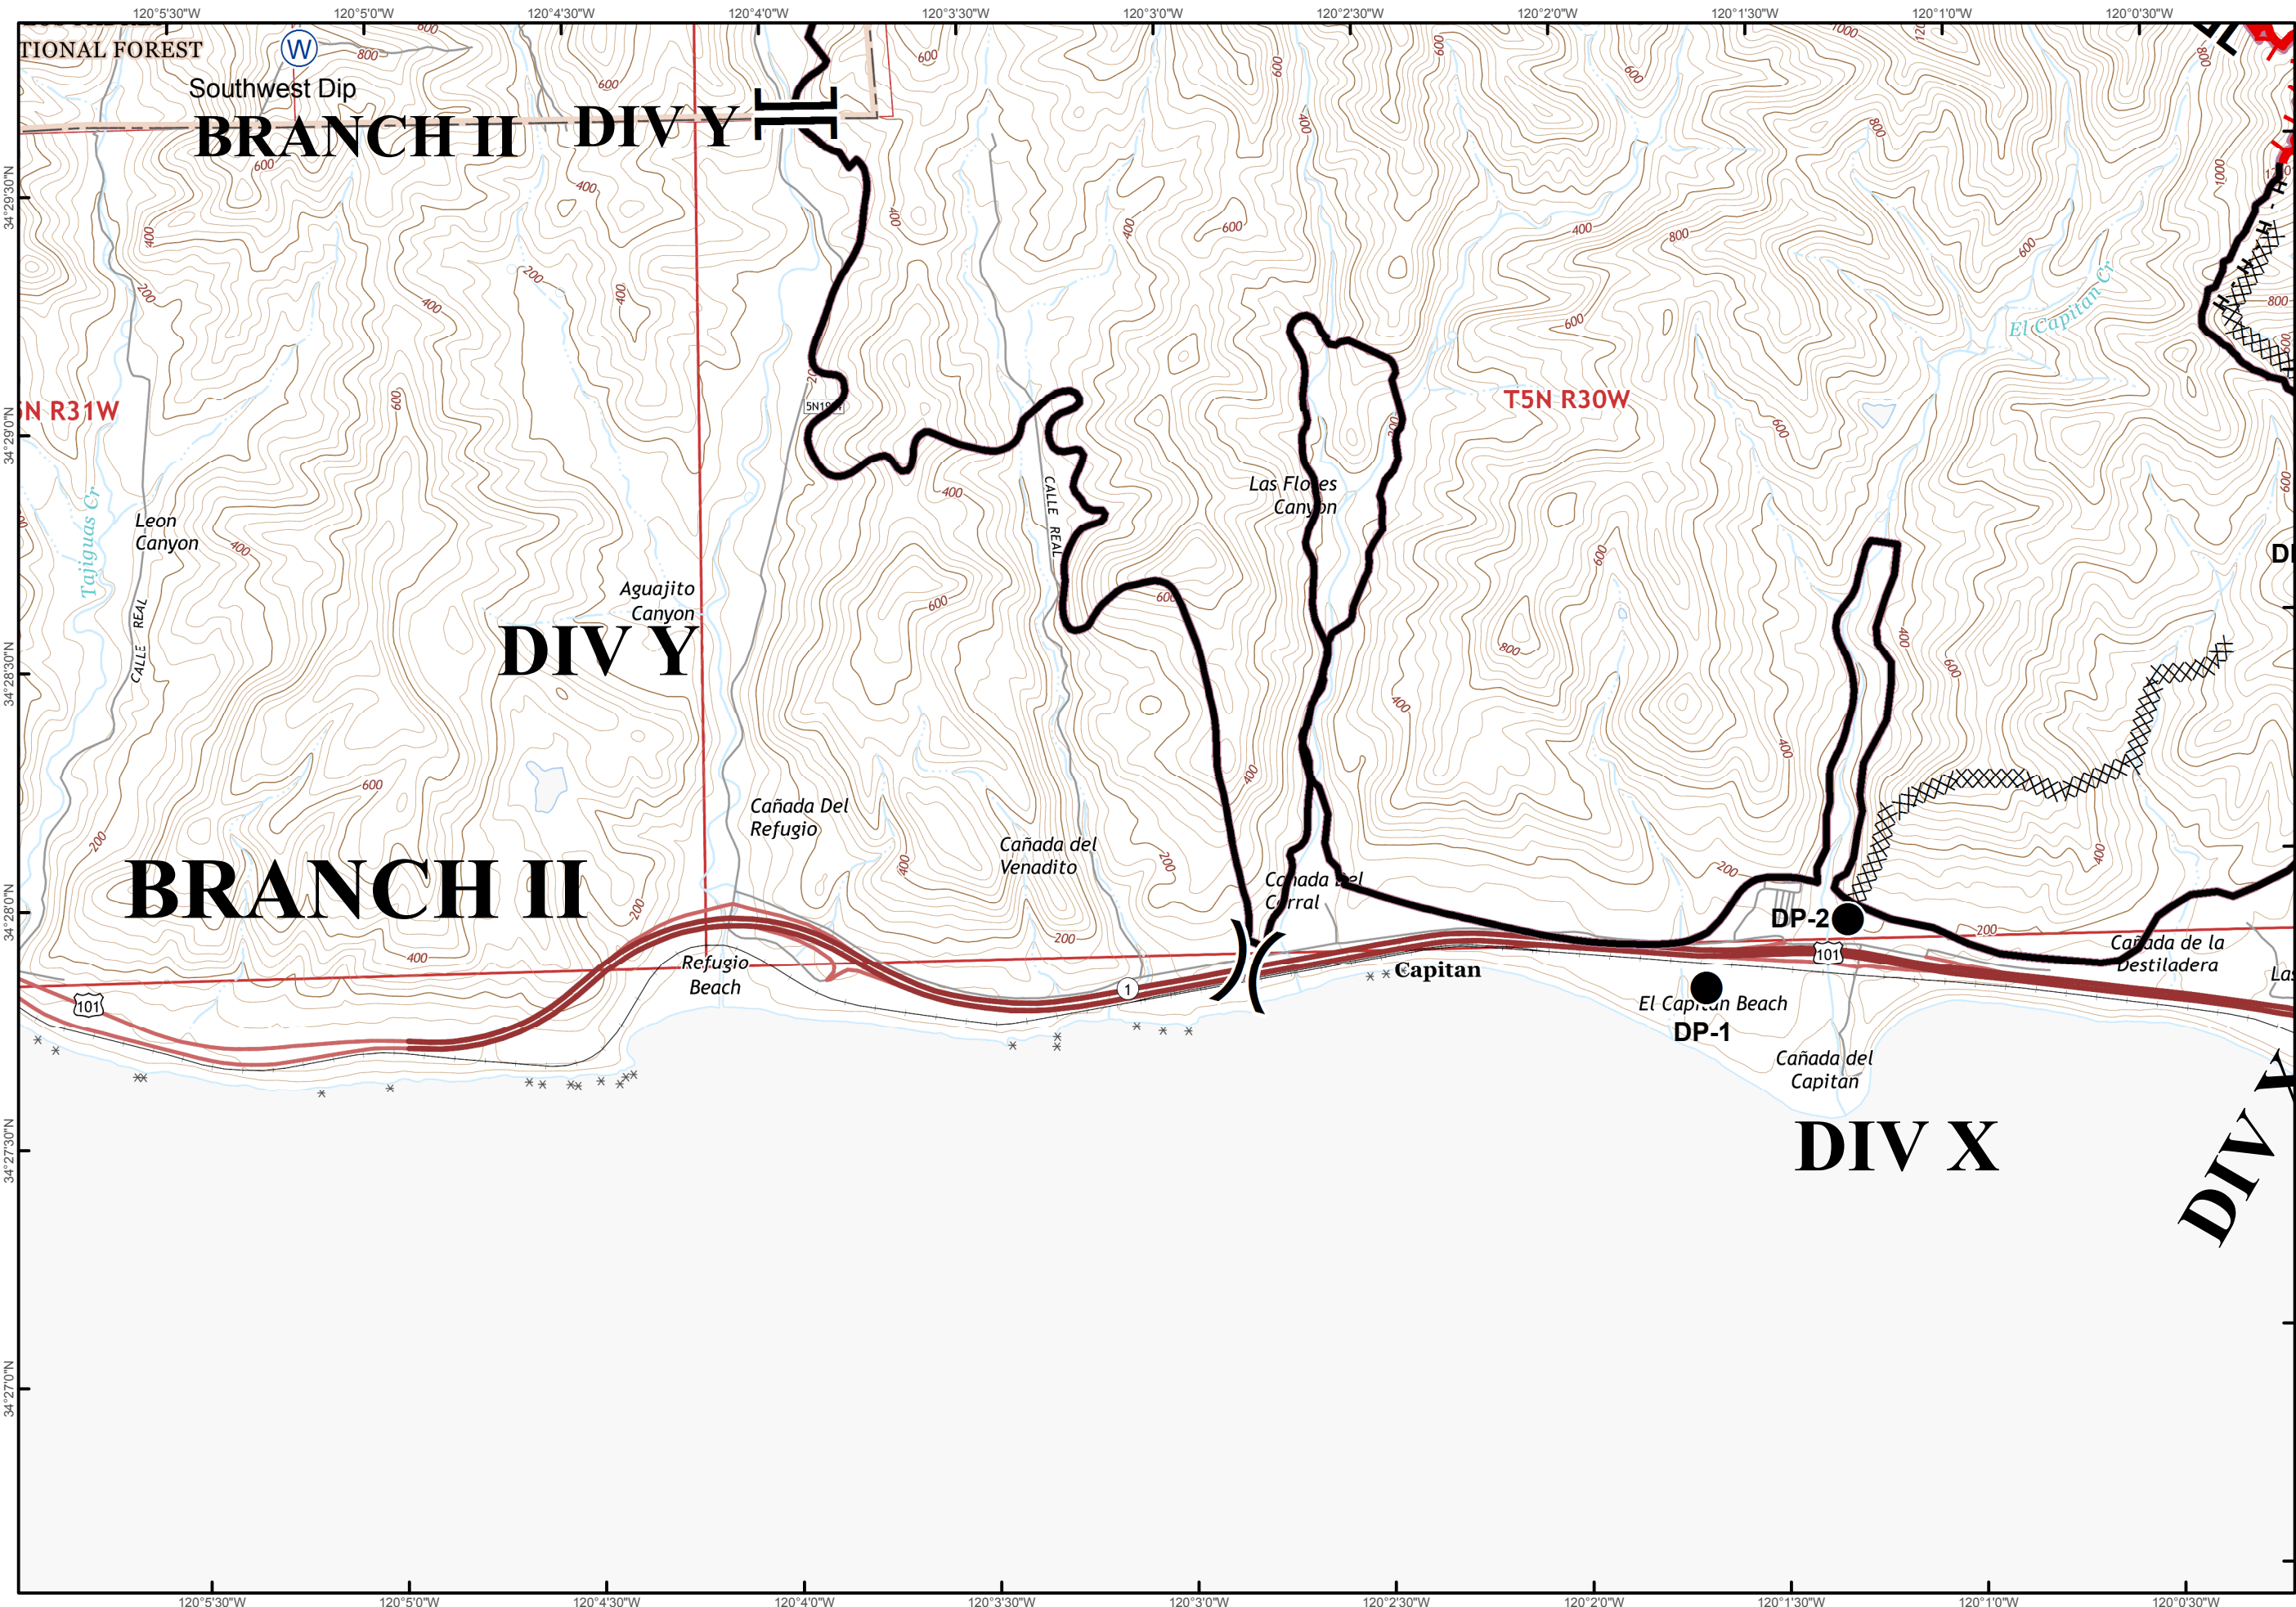

Index Page

Branch

Division

Drop Point

Fire Origin

Helispot

Repeater

Water Source

Tecolote  
Canyon

Condor  
Point

# BRANCH II

XXXXX Completed Dozer Line

H - H Hand Line

Branch

Division

Drop Point

Water Source

Uncontrolled Fire Edge

Completed Dozer Line

Completed Line

H - H Hand Line

NORTH

0 1/4 1/2  
Miles

Branch

Division

Drop Point