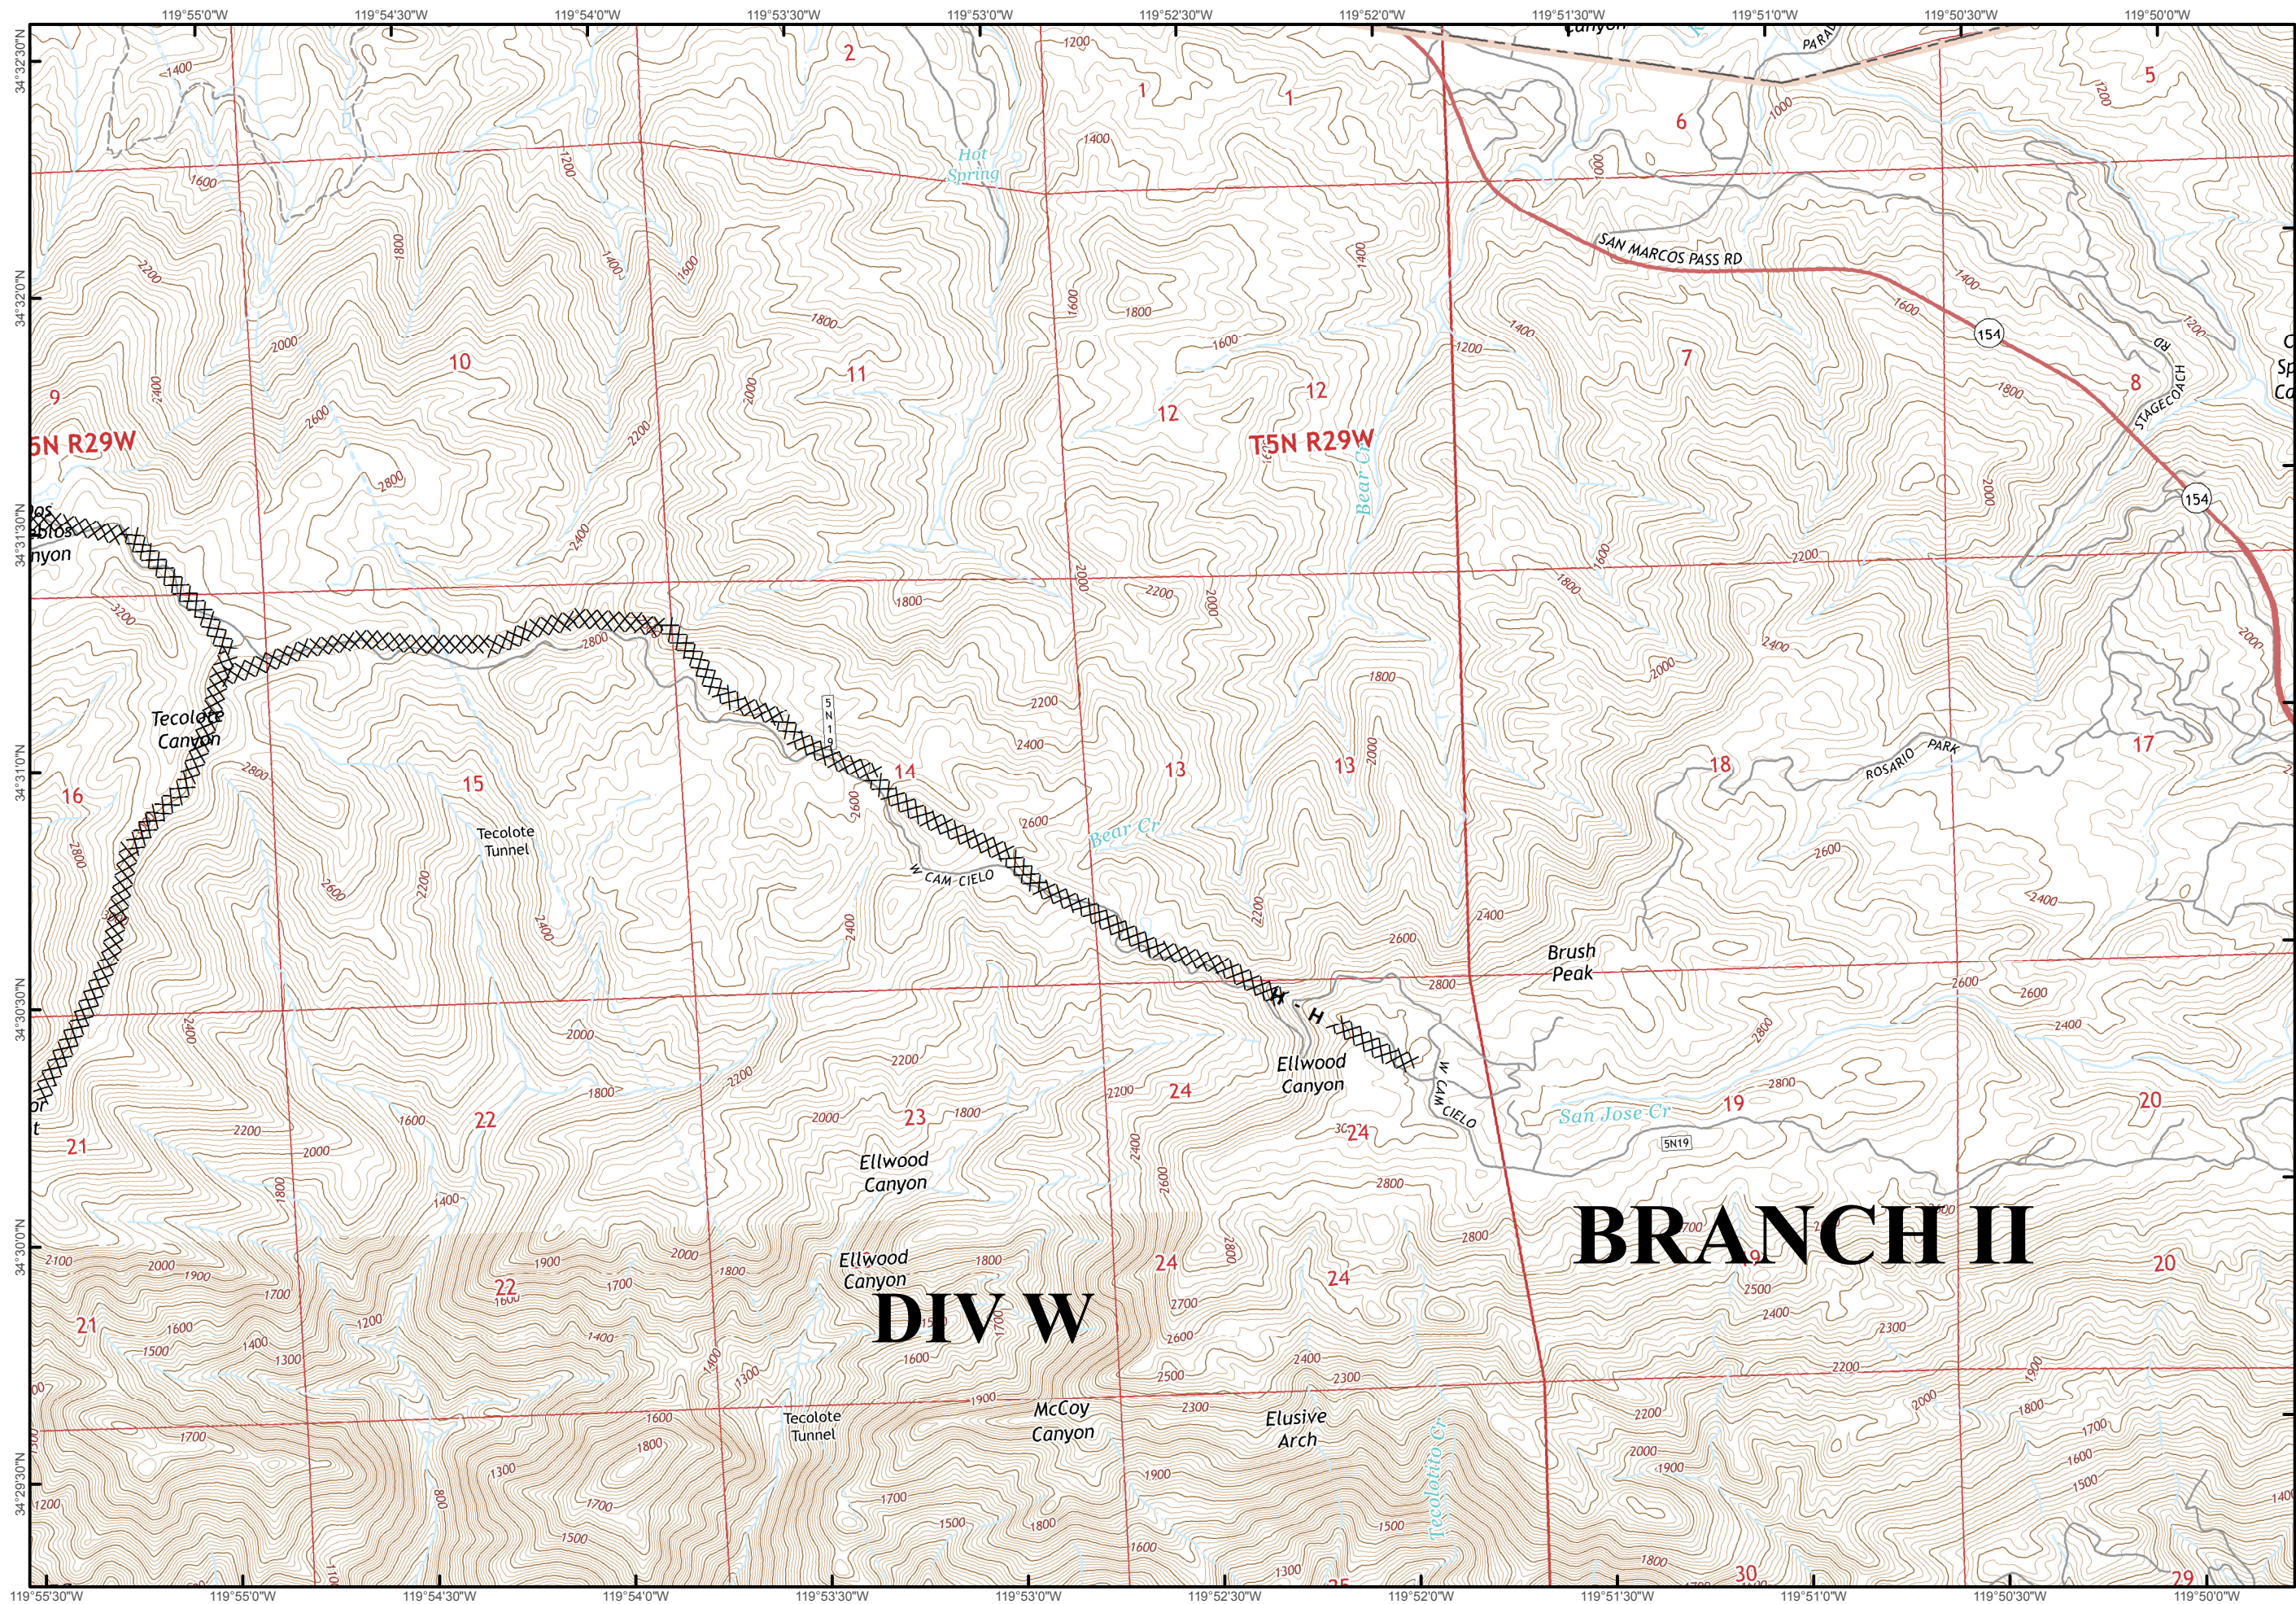

Index Page

Branch

Division

Drop Point

Fire Origin

Helispot

Repeater

Water Source

Tecolote  
Canyon

Condor  
Point

# BRANCH II

XXXXX Completed Dozer Line

H - H Hand Line

Branch

Division

Drop Point

Water Source

Uncontrolled Fire Edge

Completed Dozer Line

Completed Line

H - H Hand Line

NORTH

0 1/4 1/2  
Miles

Branch

Division

Drop Point