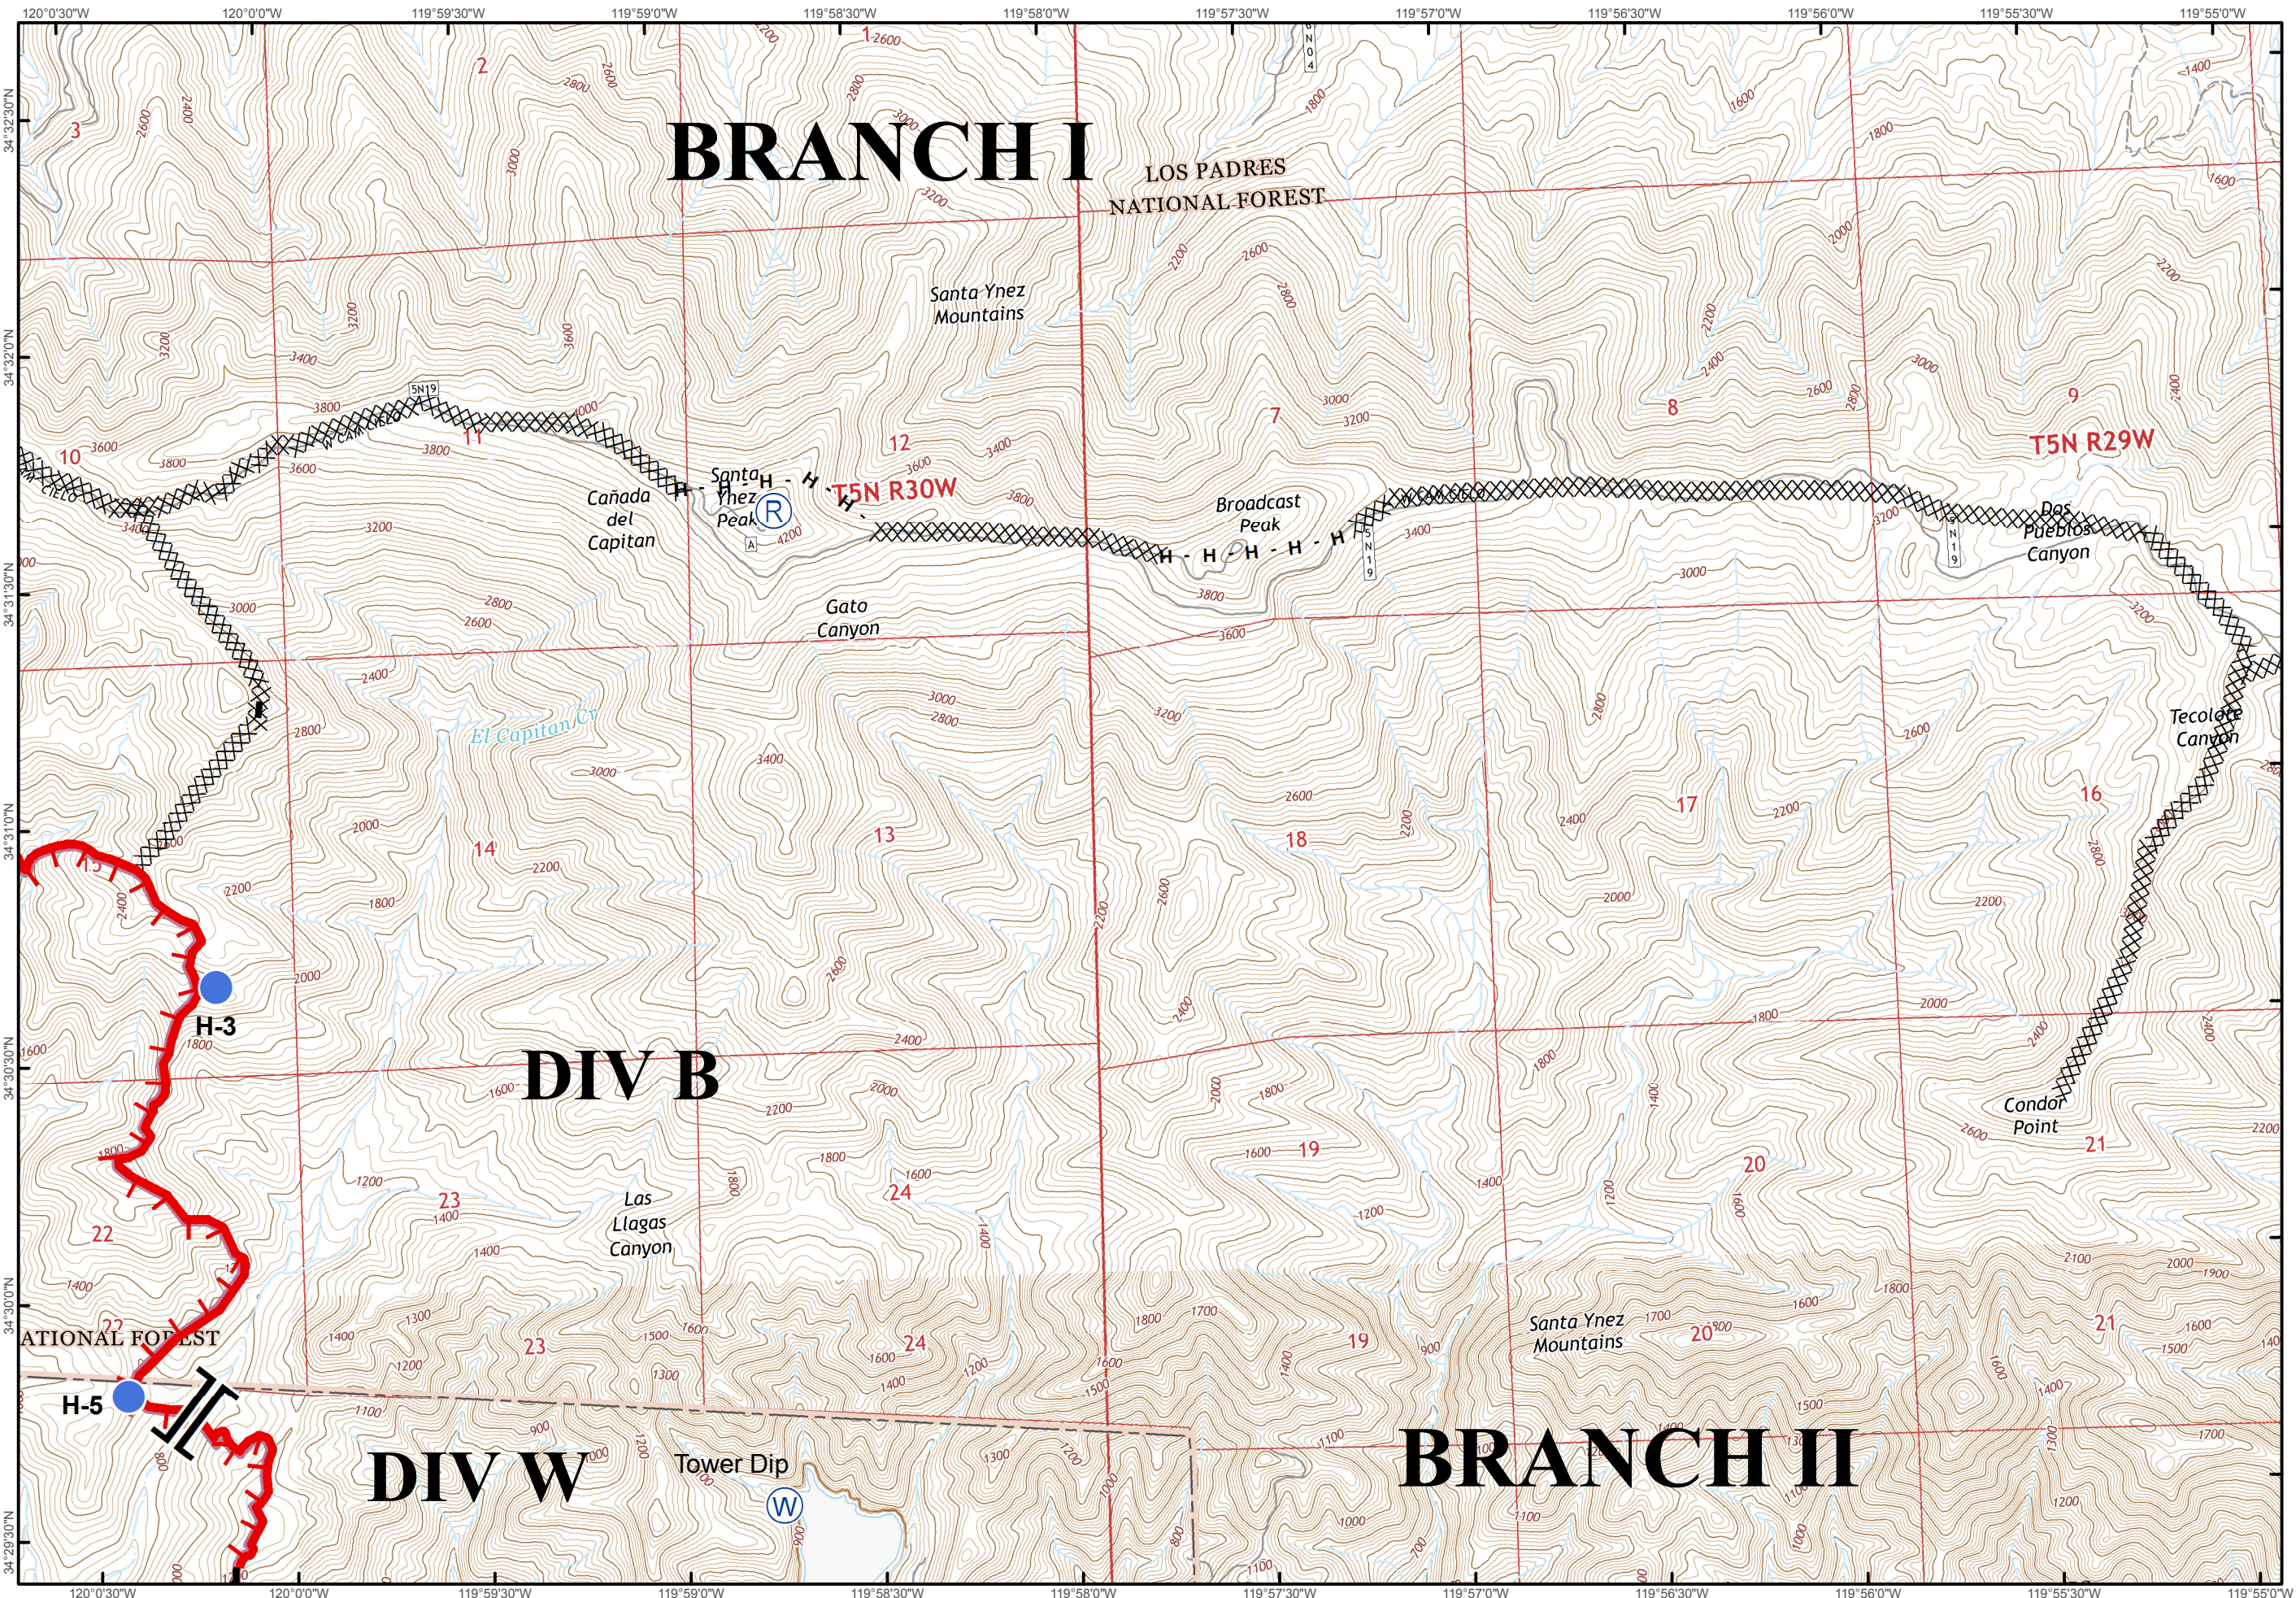

- Branch
- Helispot
- Repeater
- Water Source
- Uncontrolled Fire Edge
- Completed Dozer Line
- Completed Line
- Hand Line
- Planned Fire Line

BRANCH I

LOS PADRES
NATIONAL FOREST

Santa Ynez
Mountains

Cañada del
Capitan

Santa Ynez
Peak

Gato
Canyon

Broadcast
Peak

Des
Pueblos
Canyon

Tecolote
Canyon

Condor
Point

DIV B

Las
Llagas
Canyon

Santa Ynez
Mountains

DIV W

Tower Dip

BRANCH II