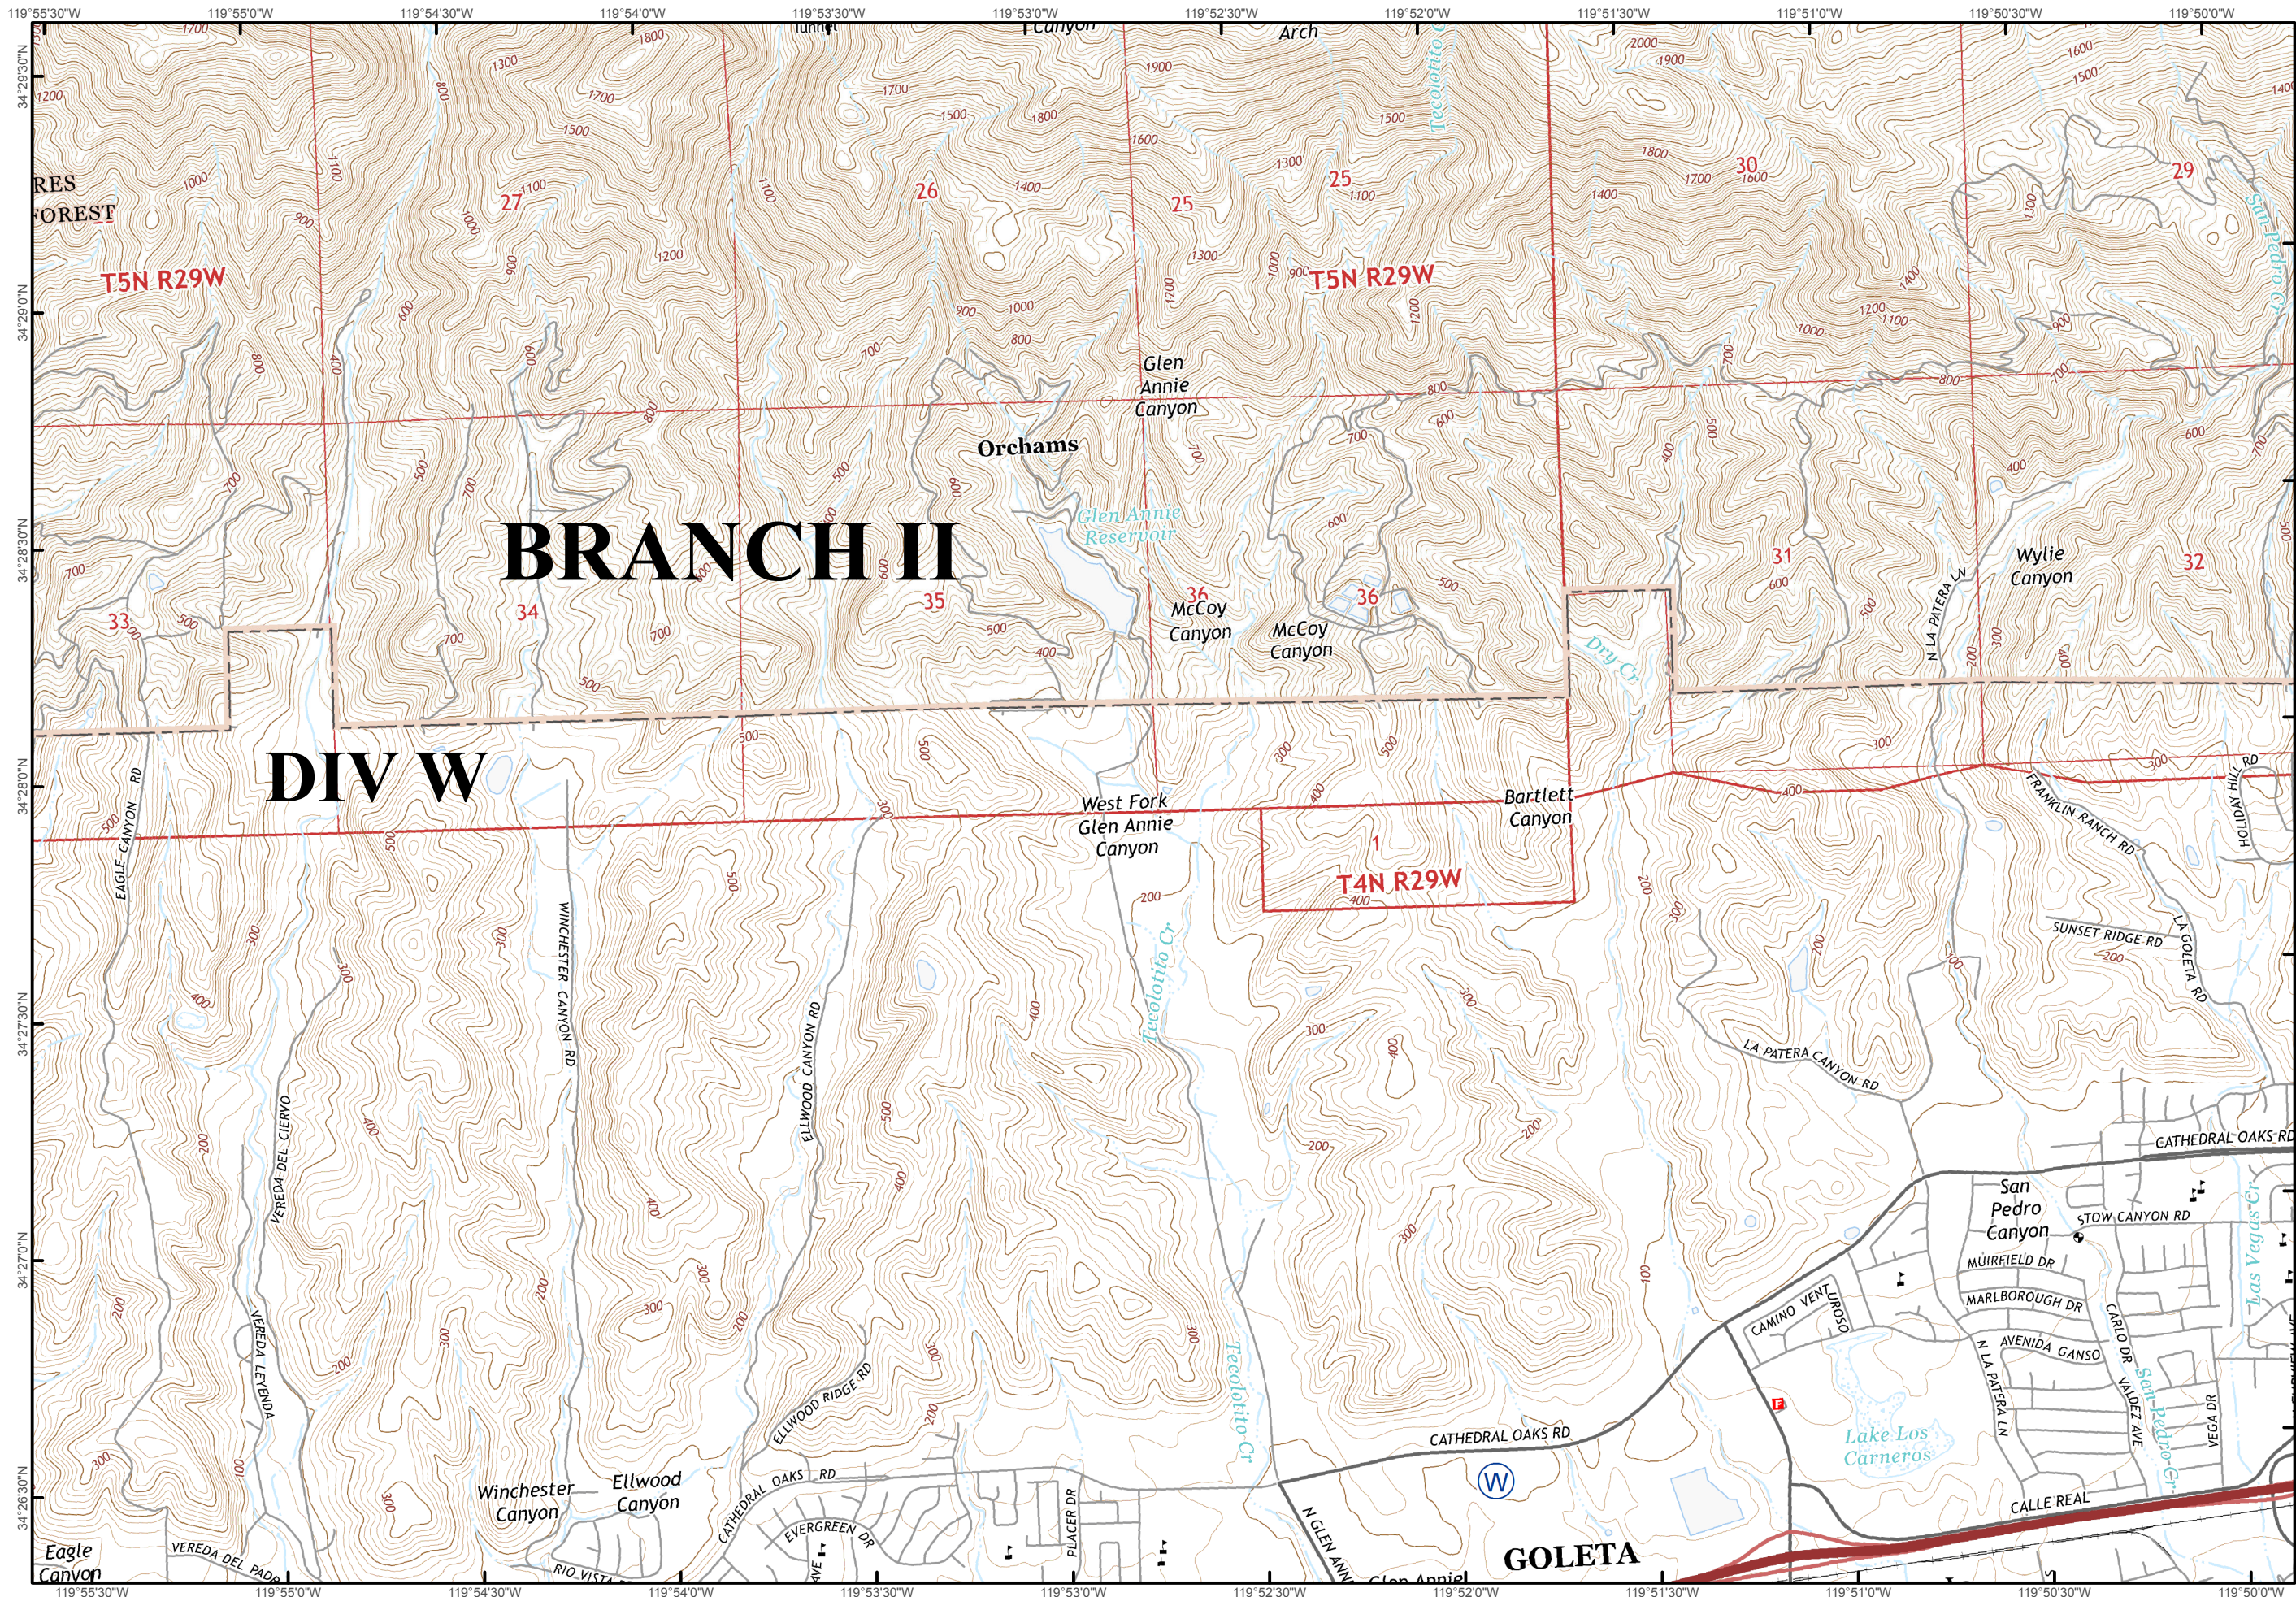

Sherpa Fire
CA-LPF-001643
06/21/2016
Day Shift

Page 6 of 6