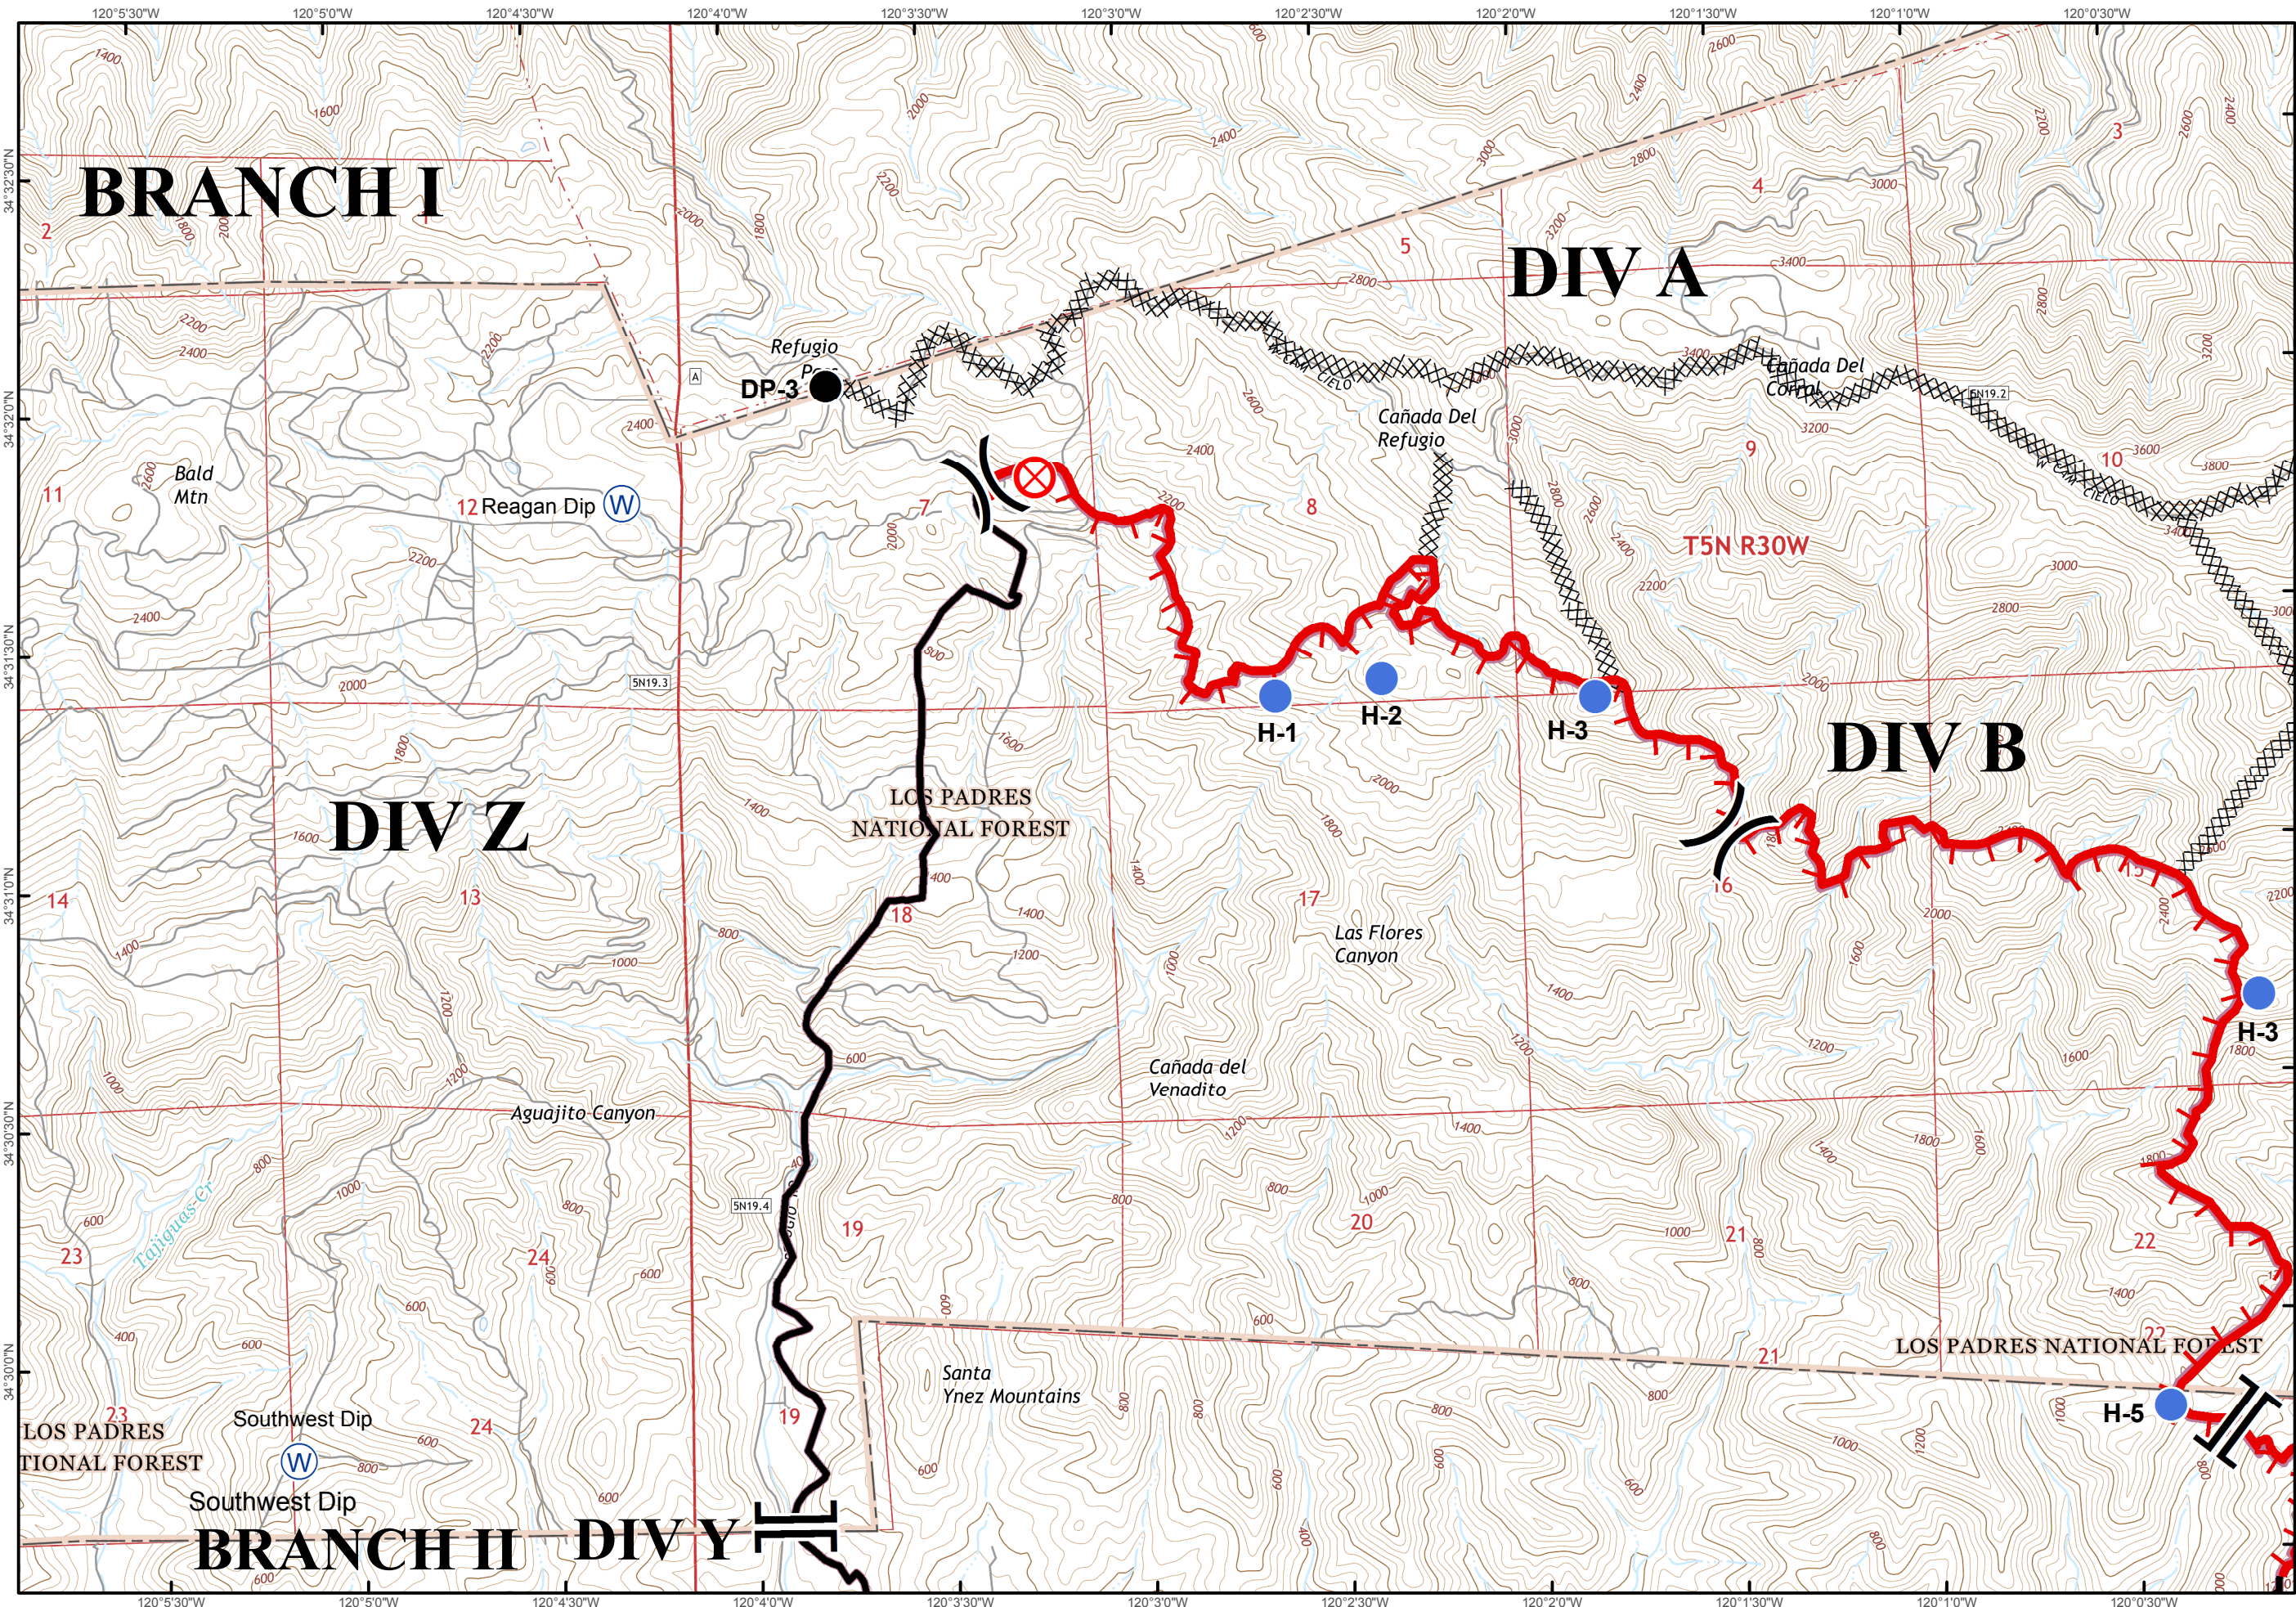

Index Page

Branch

Division

Drop Point

Fire Origin

Helispot

Repeater

Water Source

Uncontrolled Fire Edge

Completed Dozer Line

Completed Line

H - H Hand Line

Planned Fire Line

Bishop Dip

Branch

Division

Drop Point

Fire Origin

Helispot

Water Source

Uncontrolled Fire Edge

Completed Dozer Line

Completed Line

-  Branch
-  Helispot
-  Repeater
-  Water Source
-  Uncontrolled Fire Edge
-  Completed Dozer Line
-  Completed Line
-  Hand Line
-  Planned Fire Line

Tecolote  
Canyon

Condor  
Point