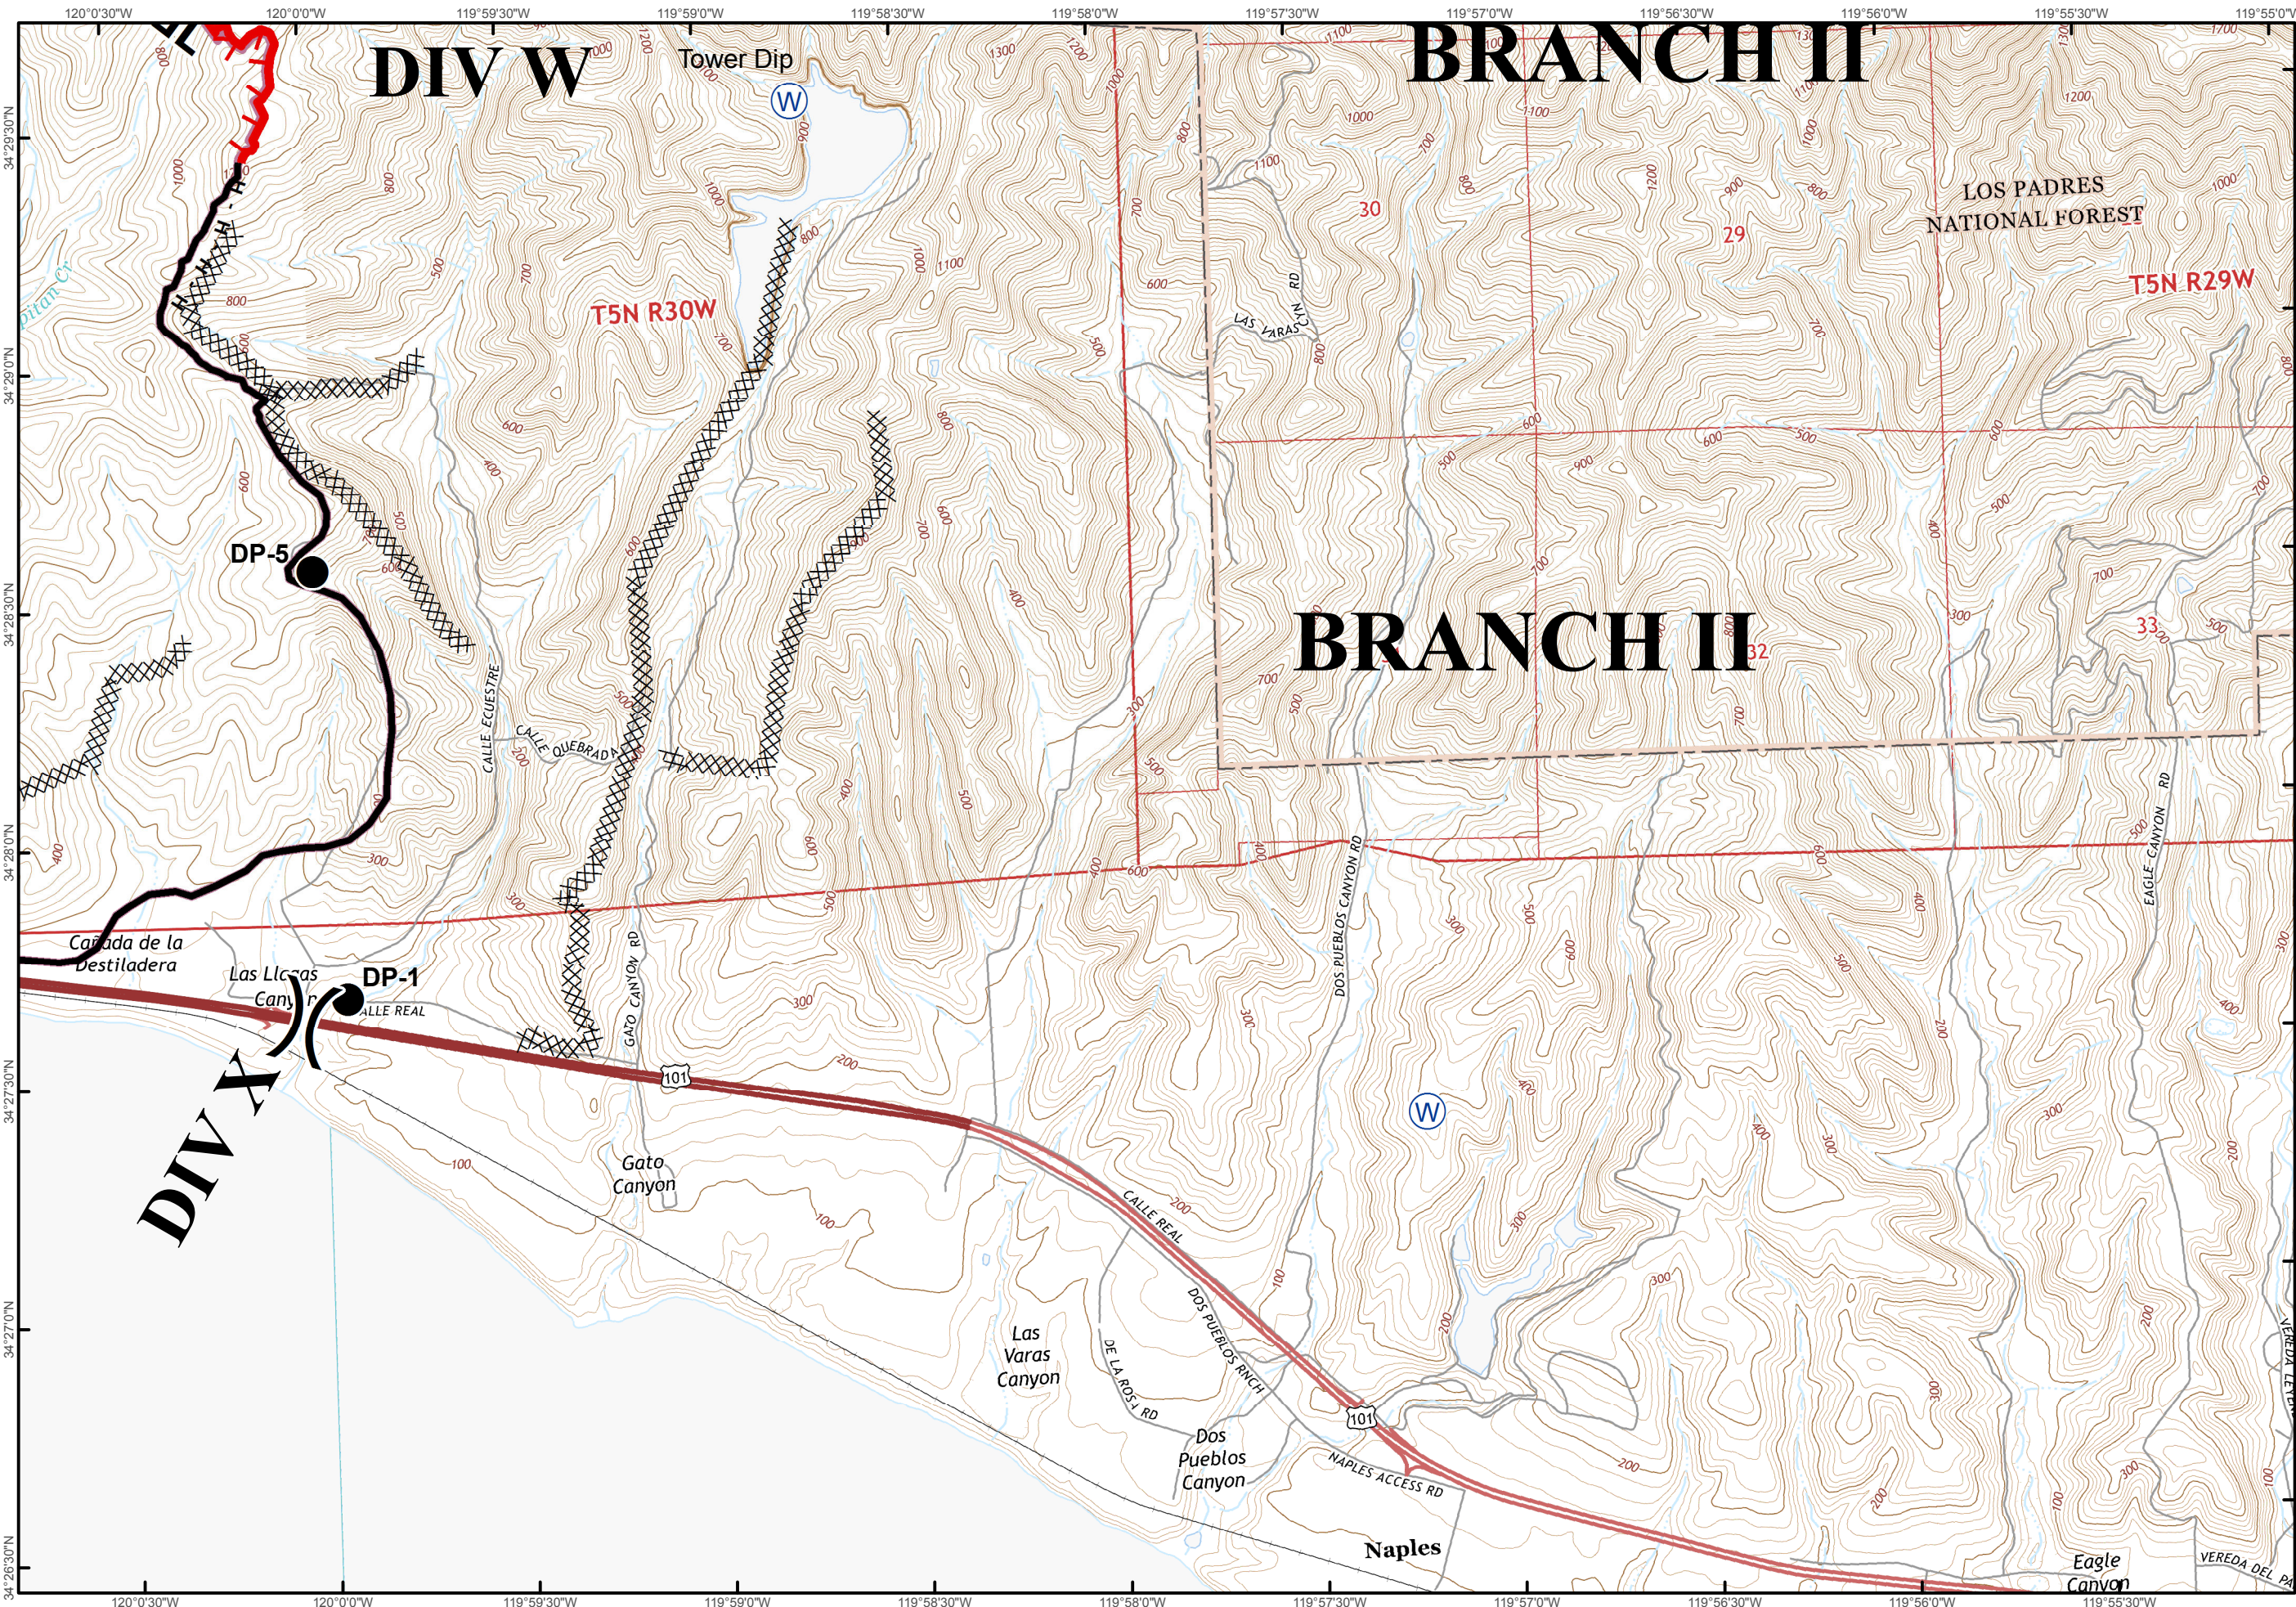

Branch

Division

Drop Point

Water Source

Uncontrolled Fire Edge

Completed Dozer Line

Completed Line

Hand Line