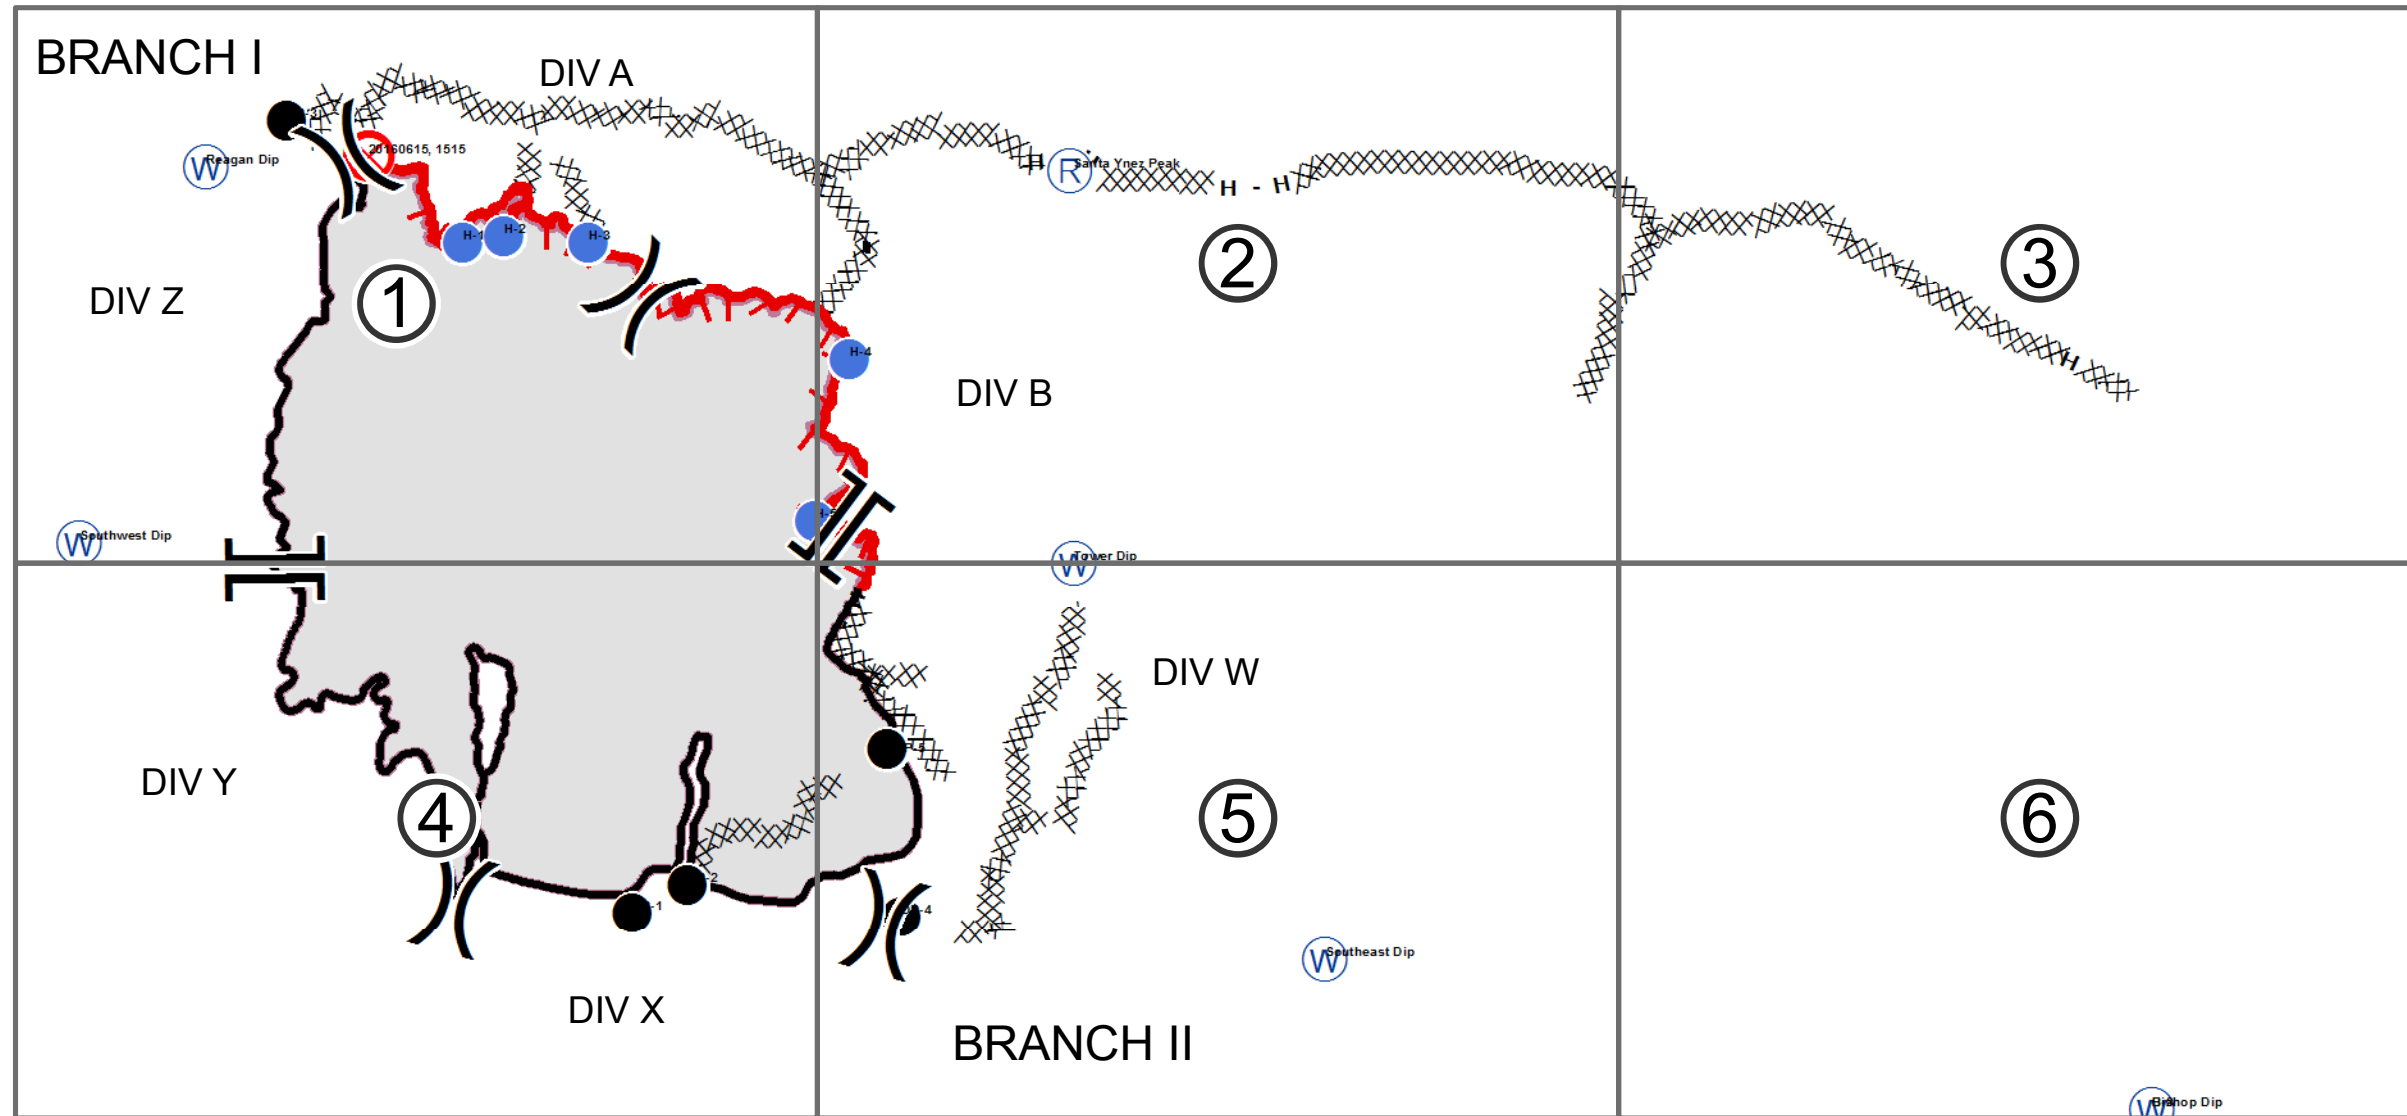

Index Page

Branch

Division

Drop Point

Fire Origin

Helispot

Repeater

Water Source

Uncontrolled Fire Edge

Completed Dozer Line

Completed Line

H - H Hand Line

Planned Fire Line

Bishop Dip

Branch

Division

Drop Point

Fire Origin

Helispot

Water Source

Uncontrolled Fire Edge

Completed Dozer Line

Completed Line

-  Branch
-  Helispot
-  Repeater
-  Water Source
-  Uncontrolled Fire Edge
-  Completed Dozer Line
-  Completed Line
-  Hand Line
-  Planned Fire Line

Completed Dozer Line

Completed Line

H - H Hand Line

NORTH

0 1/4 1/2  
Miles

Branch

Division

Drop Point