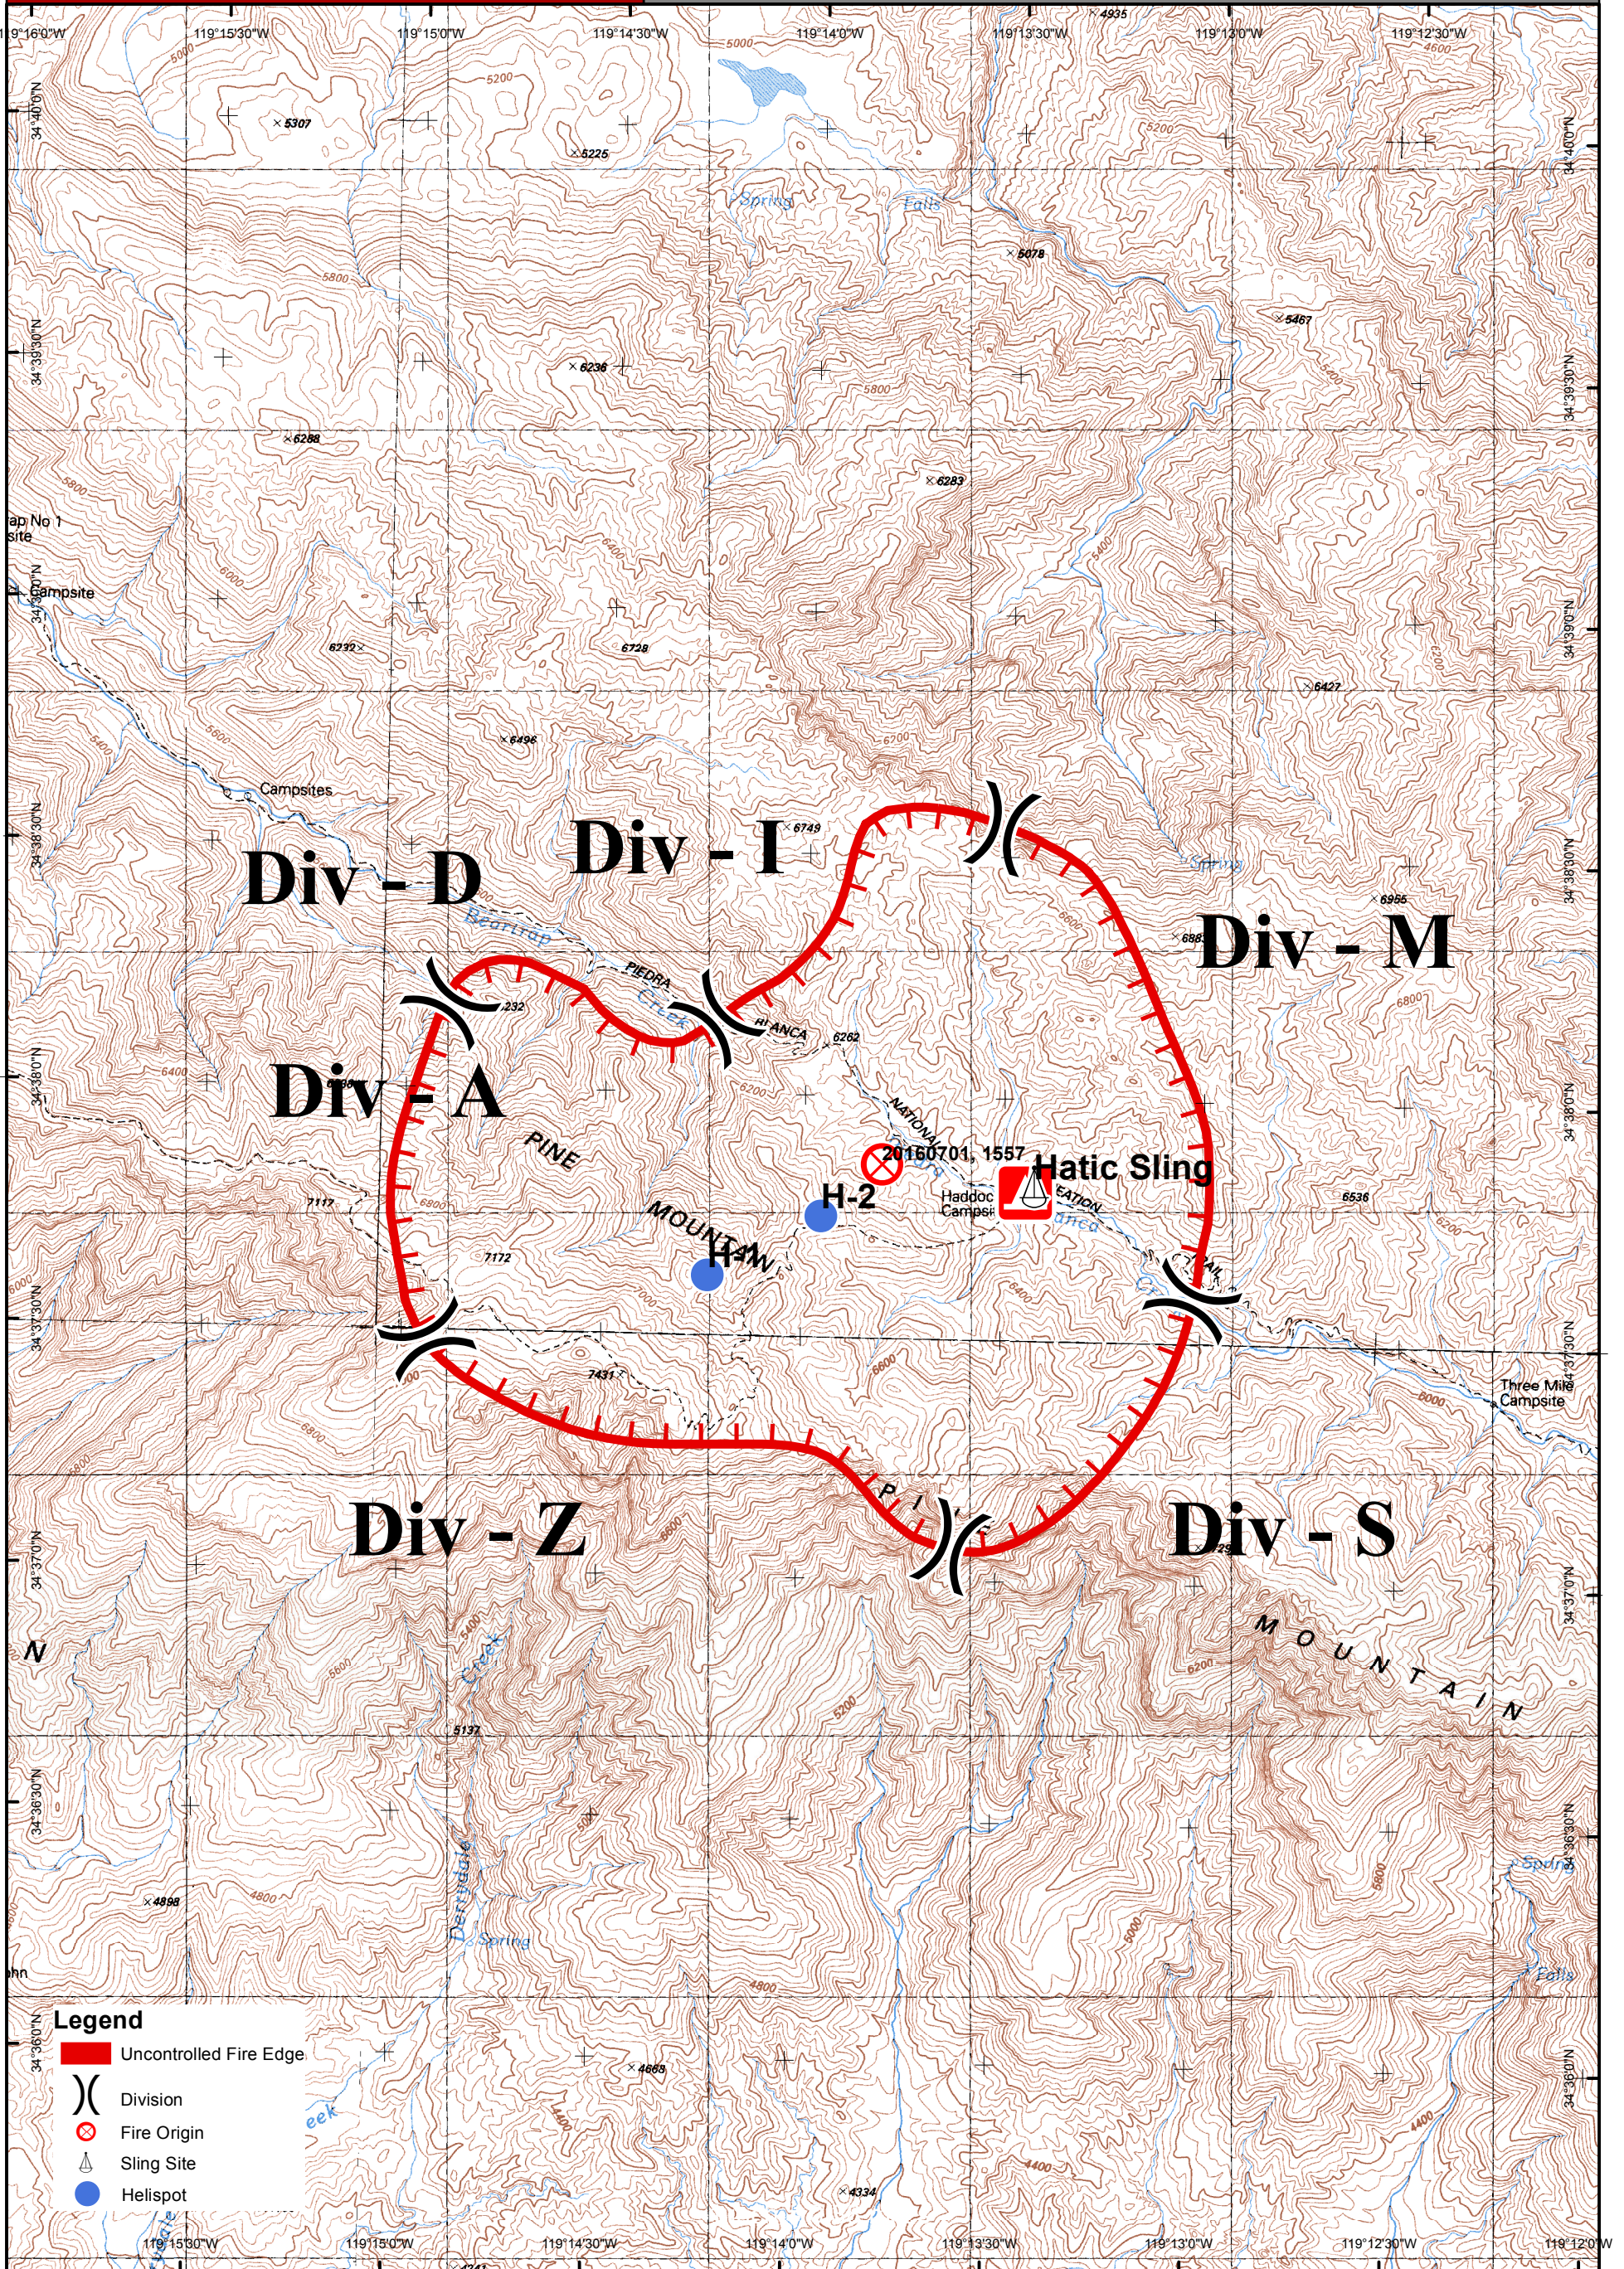

IAP Map

Pine Fire

CA-LPF-001986

July 2, 2016
Day Shift
1,450 Acres

Legend

- Uncontrolled Fire Edge
- Division
- Fire Origin
- Sling Site
- Helispot

NAD_1983_UTM_Zone_11N
D_North_American_1983

0 0.25 0.5 1 Miles

1:24,000

lmv
2145 Hours
Jul 01, 2016

IAP Map