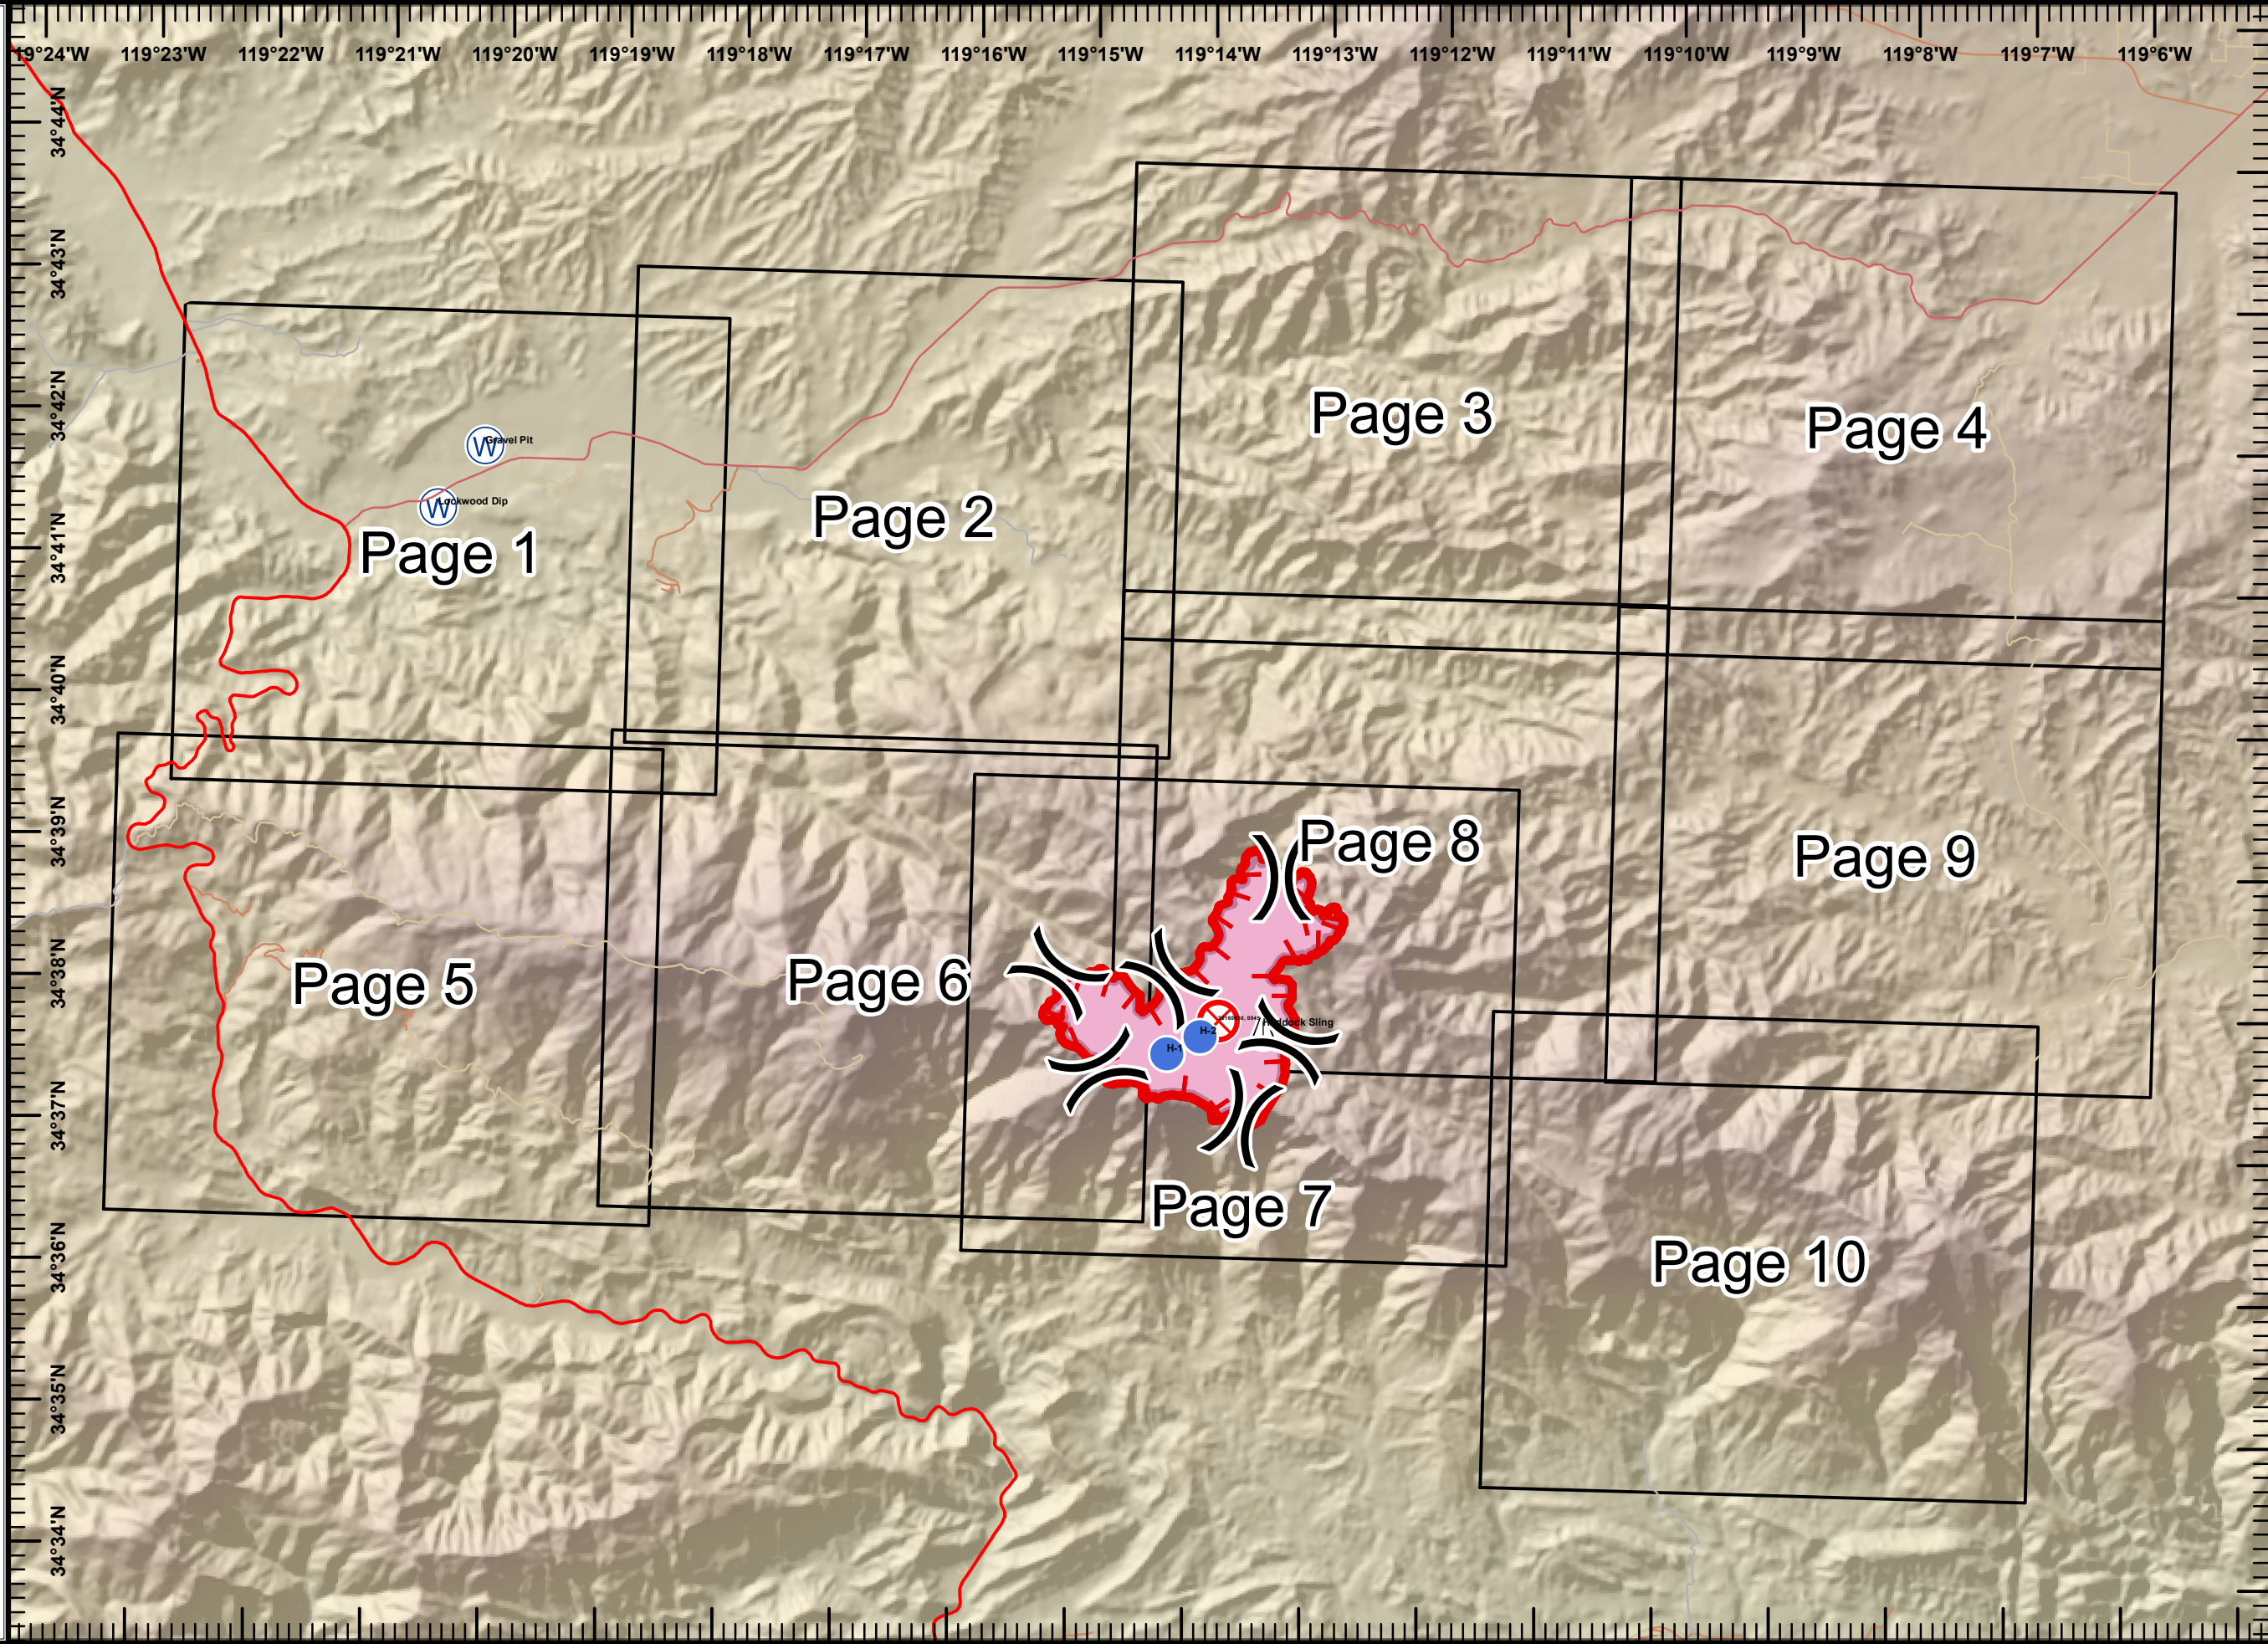

Pine Fire
CA-LPF-001986
7/3/2016
Day
NAD83
Index Page

Inv
July 2, 2016
2130 Hours