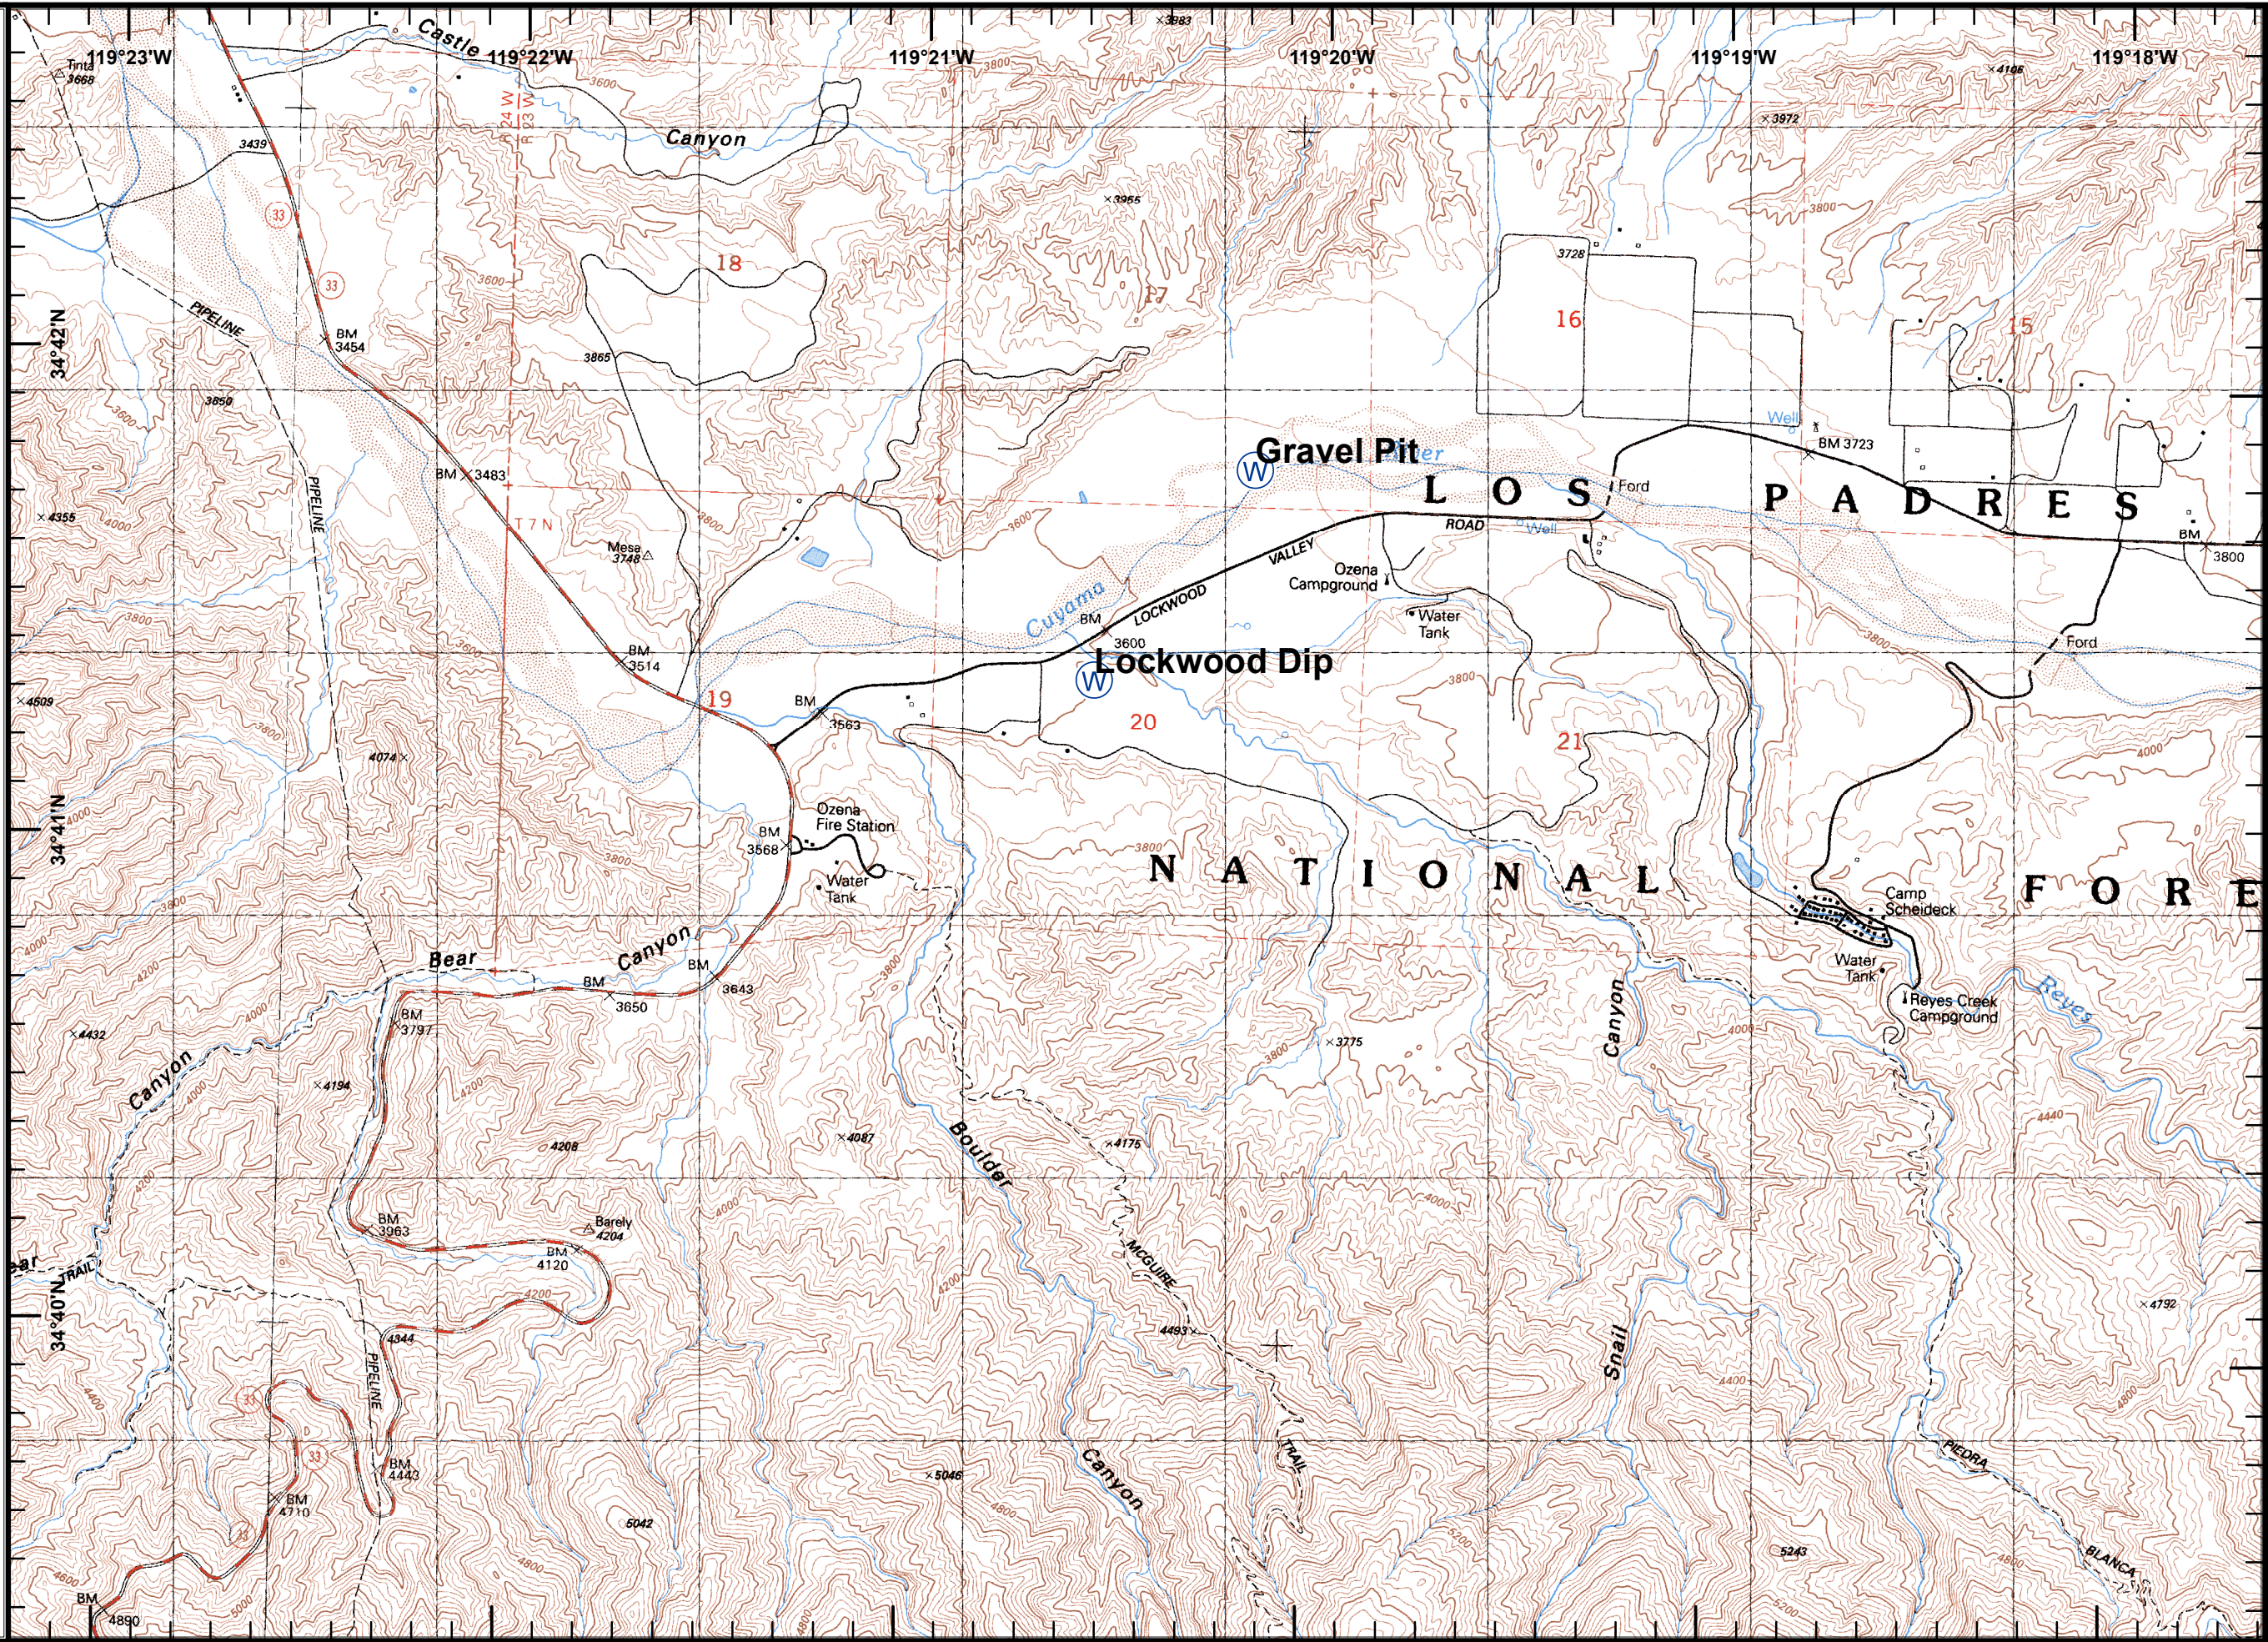

Pine Fire
CA-LPF-001986
7/3/2016
Day
NAD83
Index Page

Inv
July 2, 2016
2130 Hours

Pine Fire
CA-LPF-001986
07/3/2016
Day
NAD83
Map Page 1

Legend
FirePoint
 Water Source

Tile Location

0 0.25 0.5
Miles

Inv
July 2, 2016
2100 Hours

Pine Fire
CA-LPF-001986
07/3/2016
Day
NAD83
Map Page 2

Legend

Tile Location

Inv
July 2, 2016
2100 Hours

Pine Fire
CA-LPF-001986
07/3/2016
Day
NAD83
Map Page 3

Legend

Tile Location

Inv
July 2, 2016
2100 Hours

Pine Fire
CA-LPF-001986
07/3/2016
Day
NAD83
Map Page 4

Legend

Tile Location

0 0.25 0.5
Miles

Inv
July 2, 2016
2100 Hours

Pine Fire
CA-LPF-001986
07/3/2016
Day
NAD83
Map Page 5

Legend

Tile Location

Legend

BreakType

FirePoint

Tile Location

Imv
 July 2, 2016
 2100 Hours

Pine Fire
CA-LPF-001986
07/3/2016
Day
NAD83
Map Page 8

Legend

BreakType