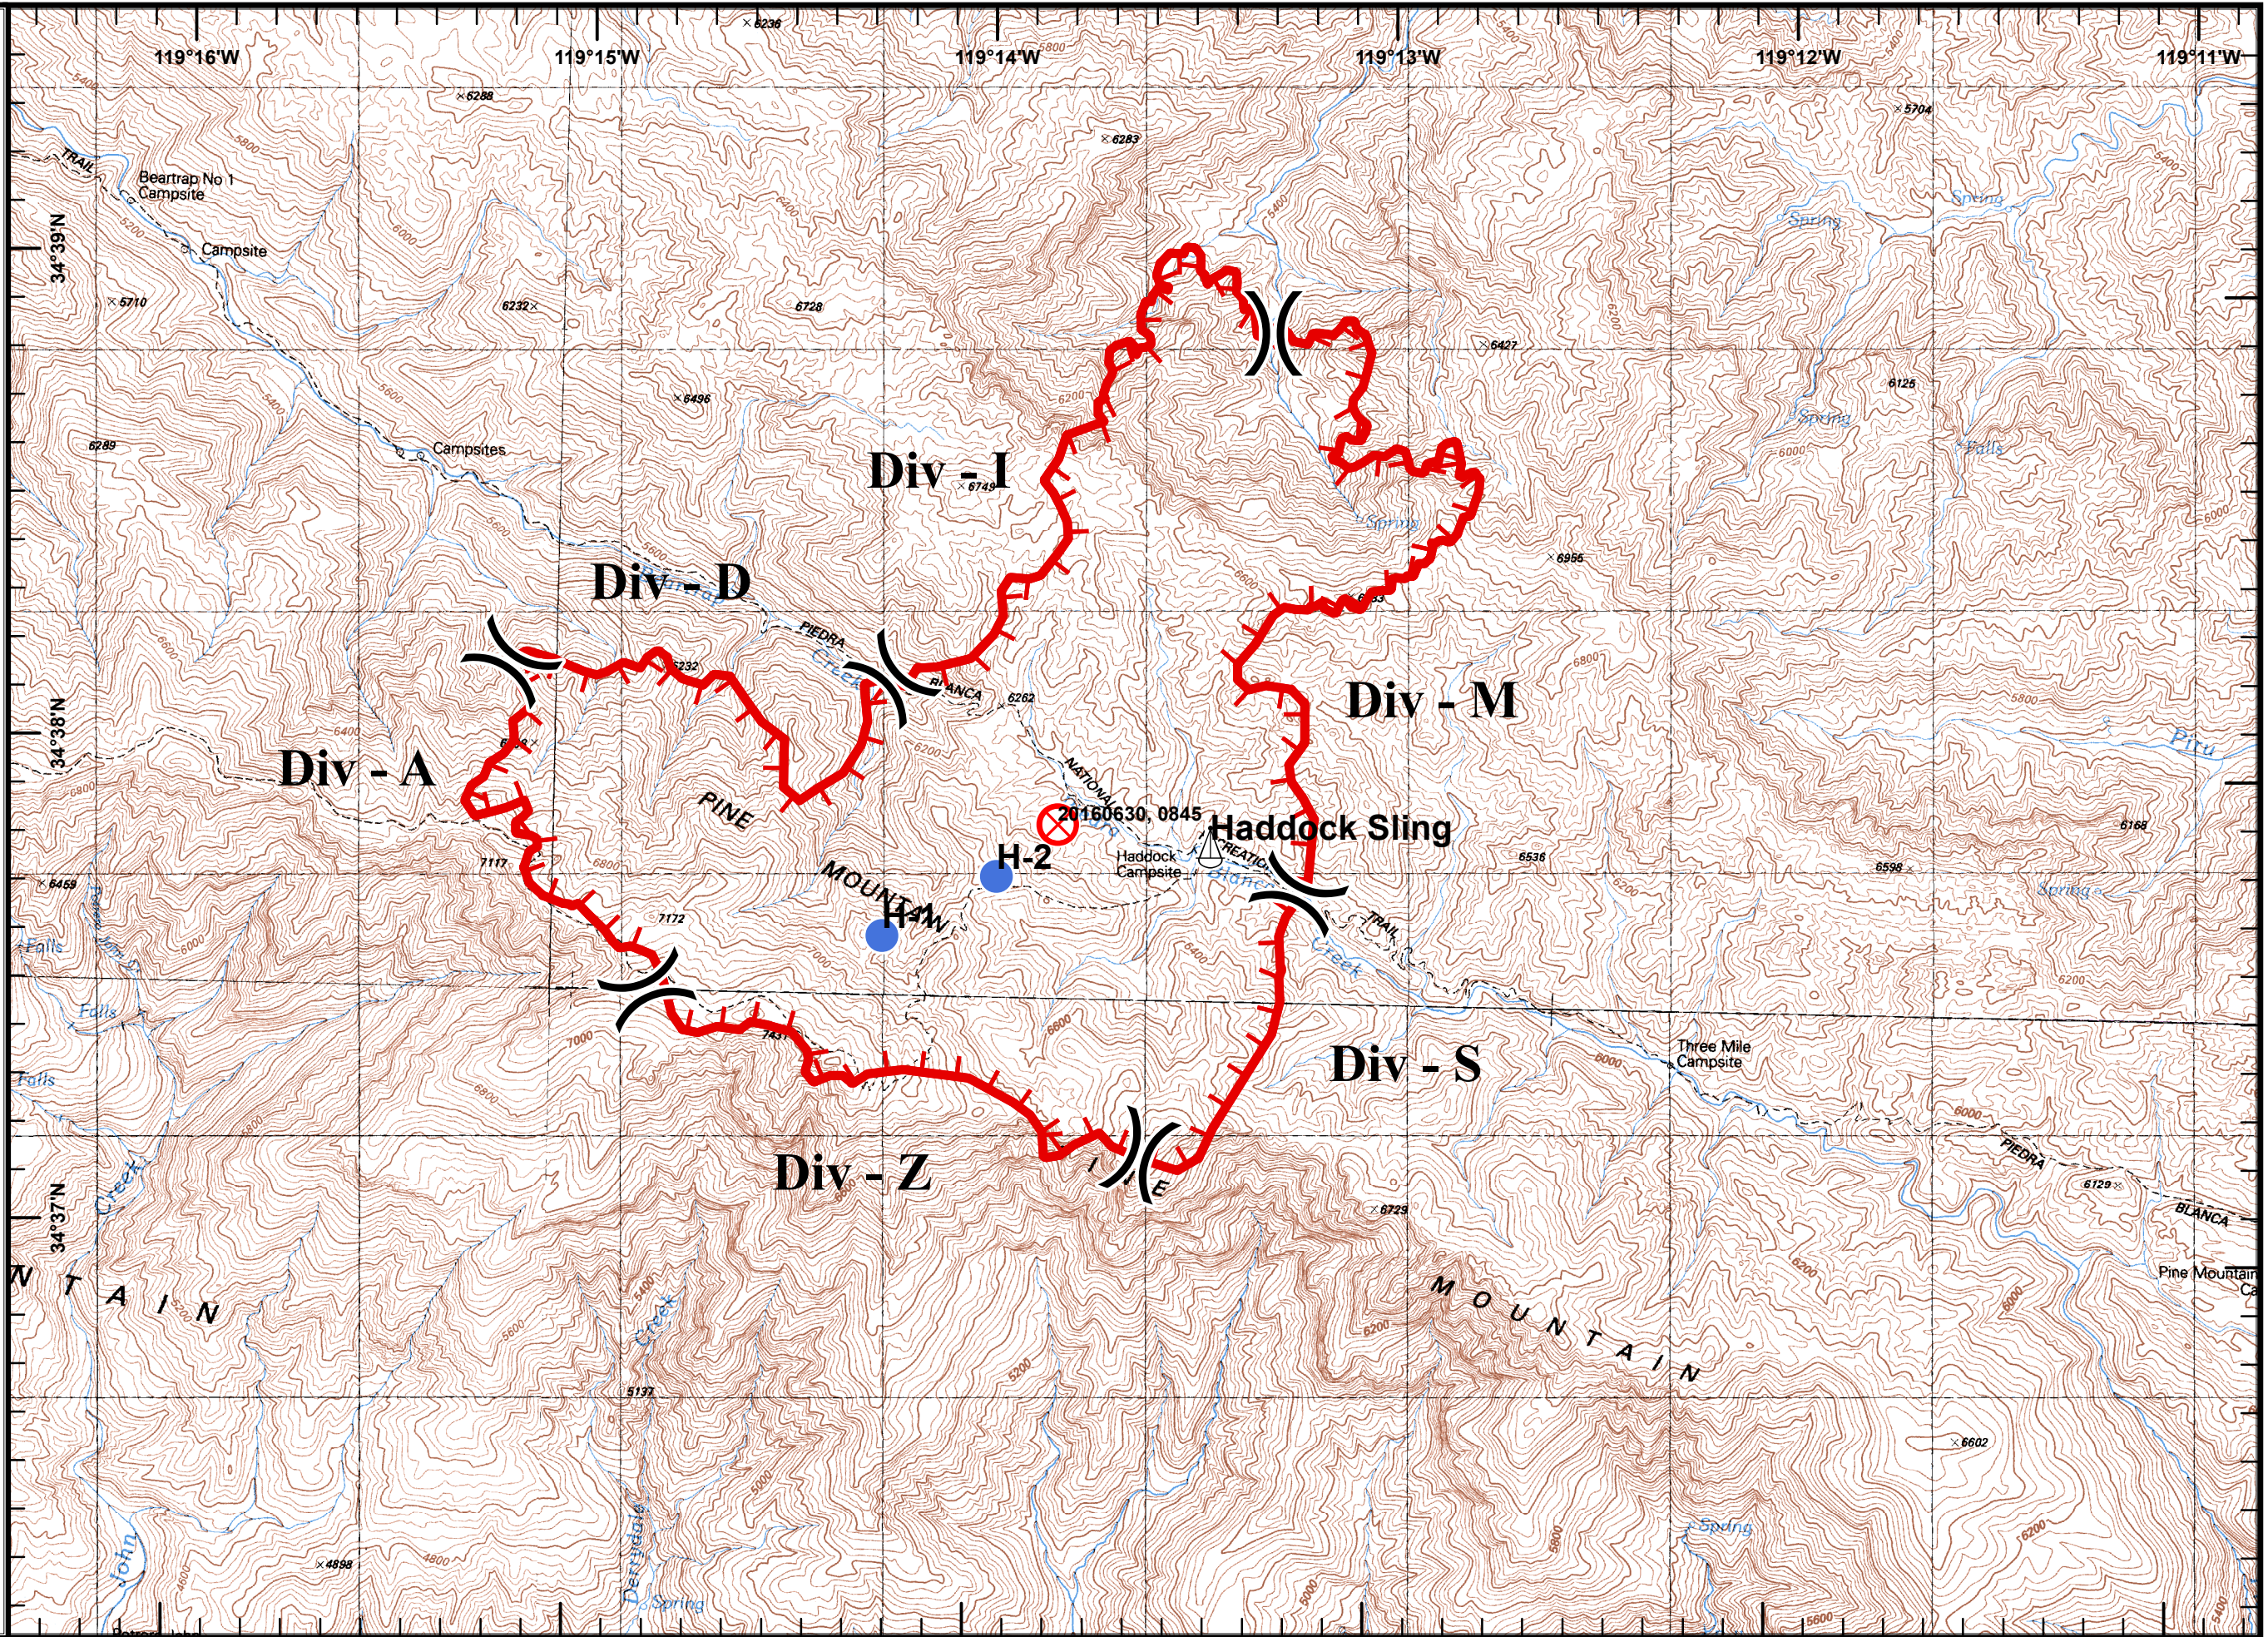

Pine Fire
CA-LPF-001986
07/3/2016
Day
NAD83
Map Page 7

Legend

BreakType

FirePoint

Imv
July 2, 2016
2100 Hours