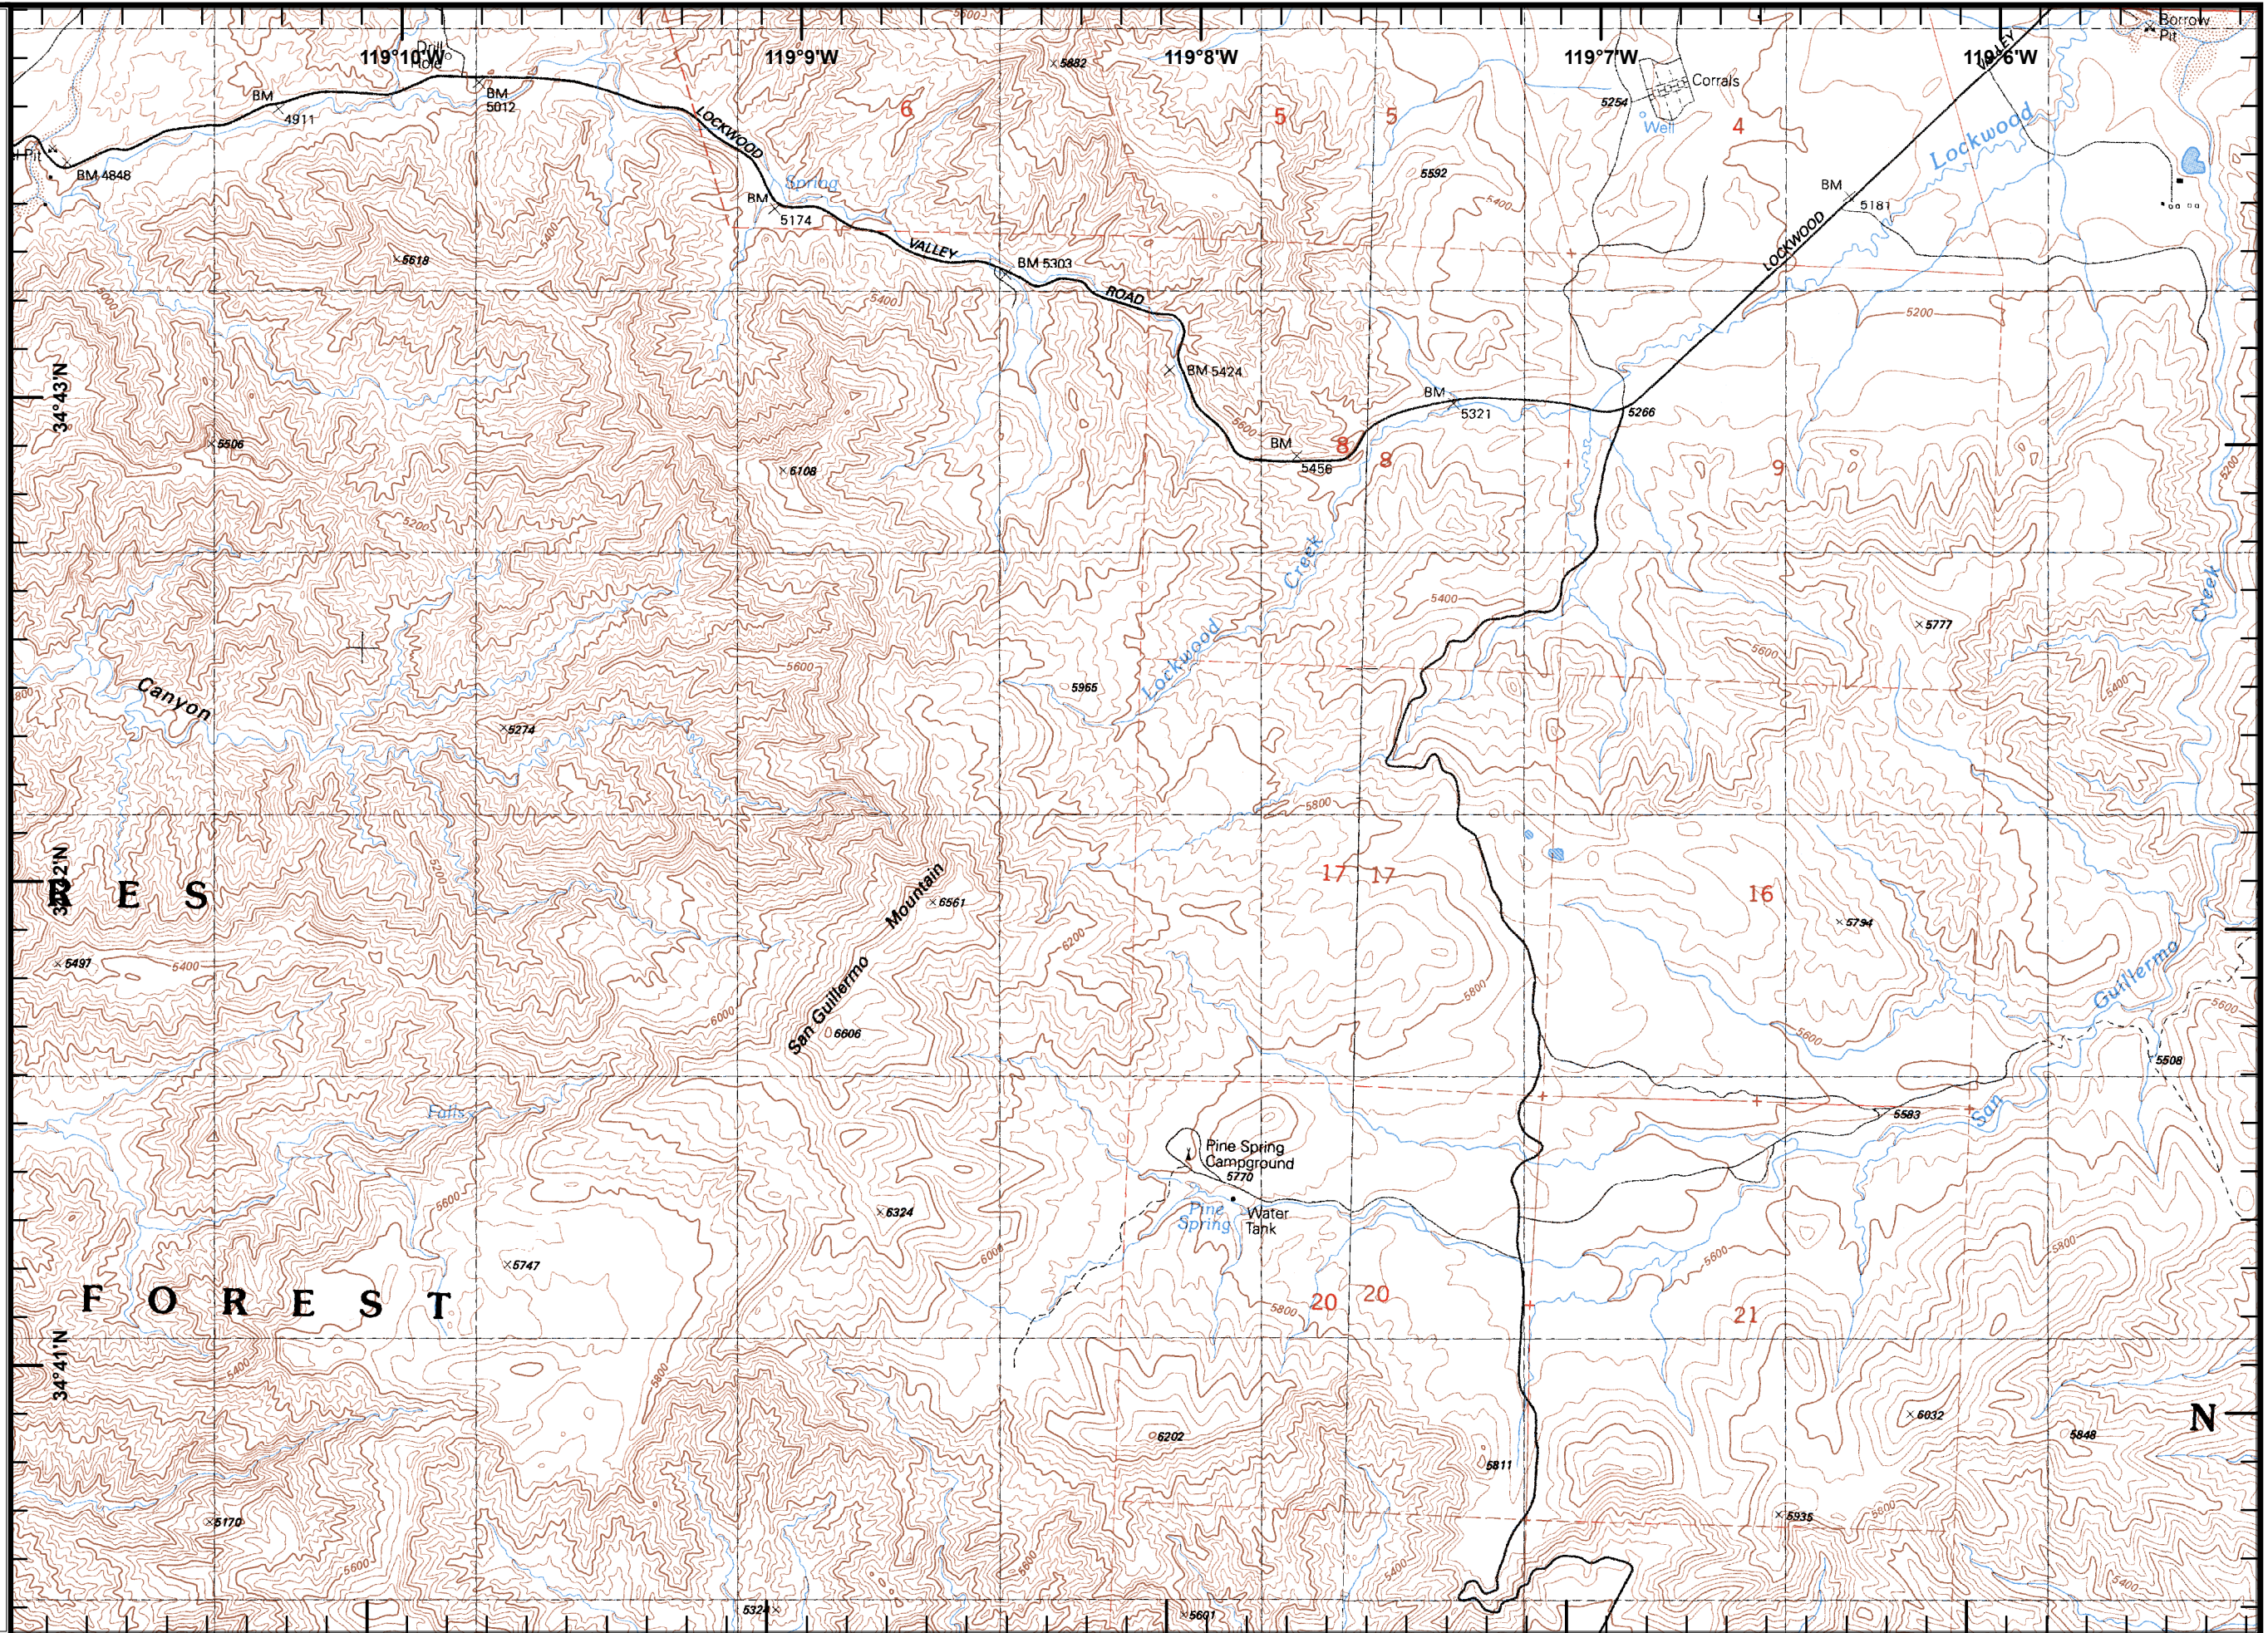

Pine Fire
CA-LPF-001986
7/3/2016
Day
NAD83
Index Page

Inv
July 2, 2016
2130 Hours

Pine Fire
CA-LPF-001986
07/3/2016
Day
NAD83
Map Page 1

Legend
FirePoint
 Water Source

Tile Location

0 0.25 0.5
Miles

Inv
July 2, 2016
2100 Hours

Pine Fire
CA-LPF-001986
07/3/2016
Day
NAD83
Map Page 4

Legend

Tile Location

0 0.25 0.5
Miles

Inv
July 2, 2016
2100 Hours

Pine Fire
CA-LPF-001986
07/3/2016
Day
NAD83
Map Page 5

Legend

Tile Location

Imv
July 2, 2016
2100 Hours

Pine Fire
CA-LPF-001986
07/3/2016
Day
NAD83
Map Page 6

Legend

BreakType

FirePoint

Tile Location

Imv
 July 2, 2016
 2100 Hours

Pine Fire
CA-LPF-001986
07/3/2016
Day
NAD83
Map Page 7

Legend

BreakType

FirePoint

Tile Location

Imv
 July 2, 2016
 2100 Hours

Pine Fire
CA-LPF-001986
07/3/2016
Day
NAD83
Map Page 8

Legend

BreakType