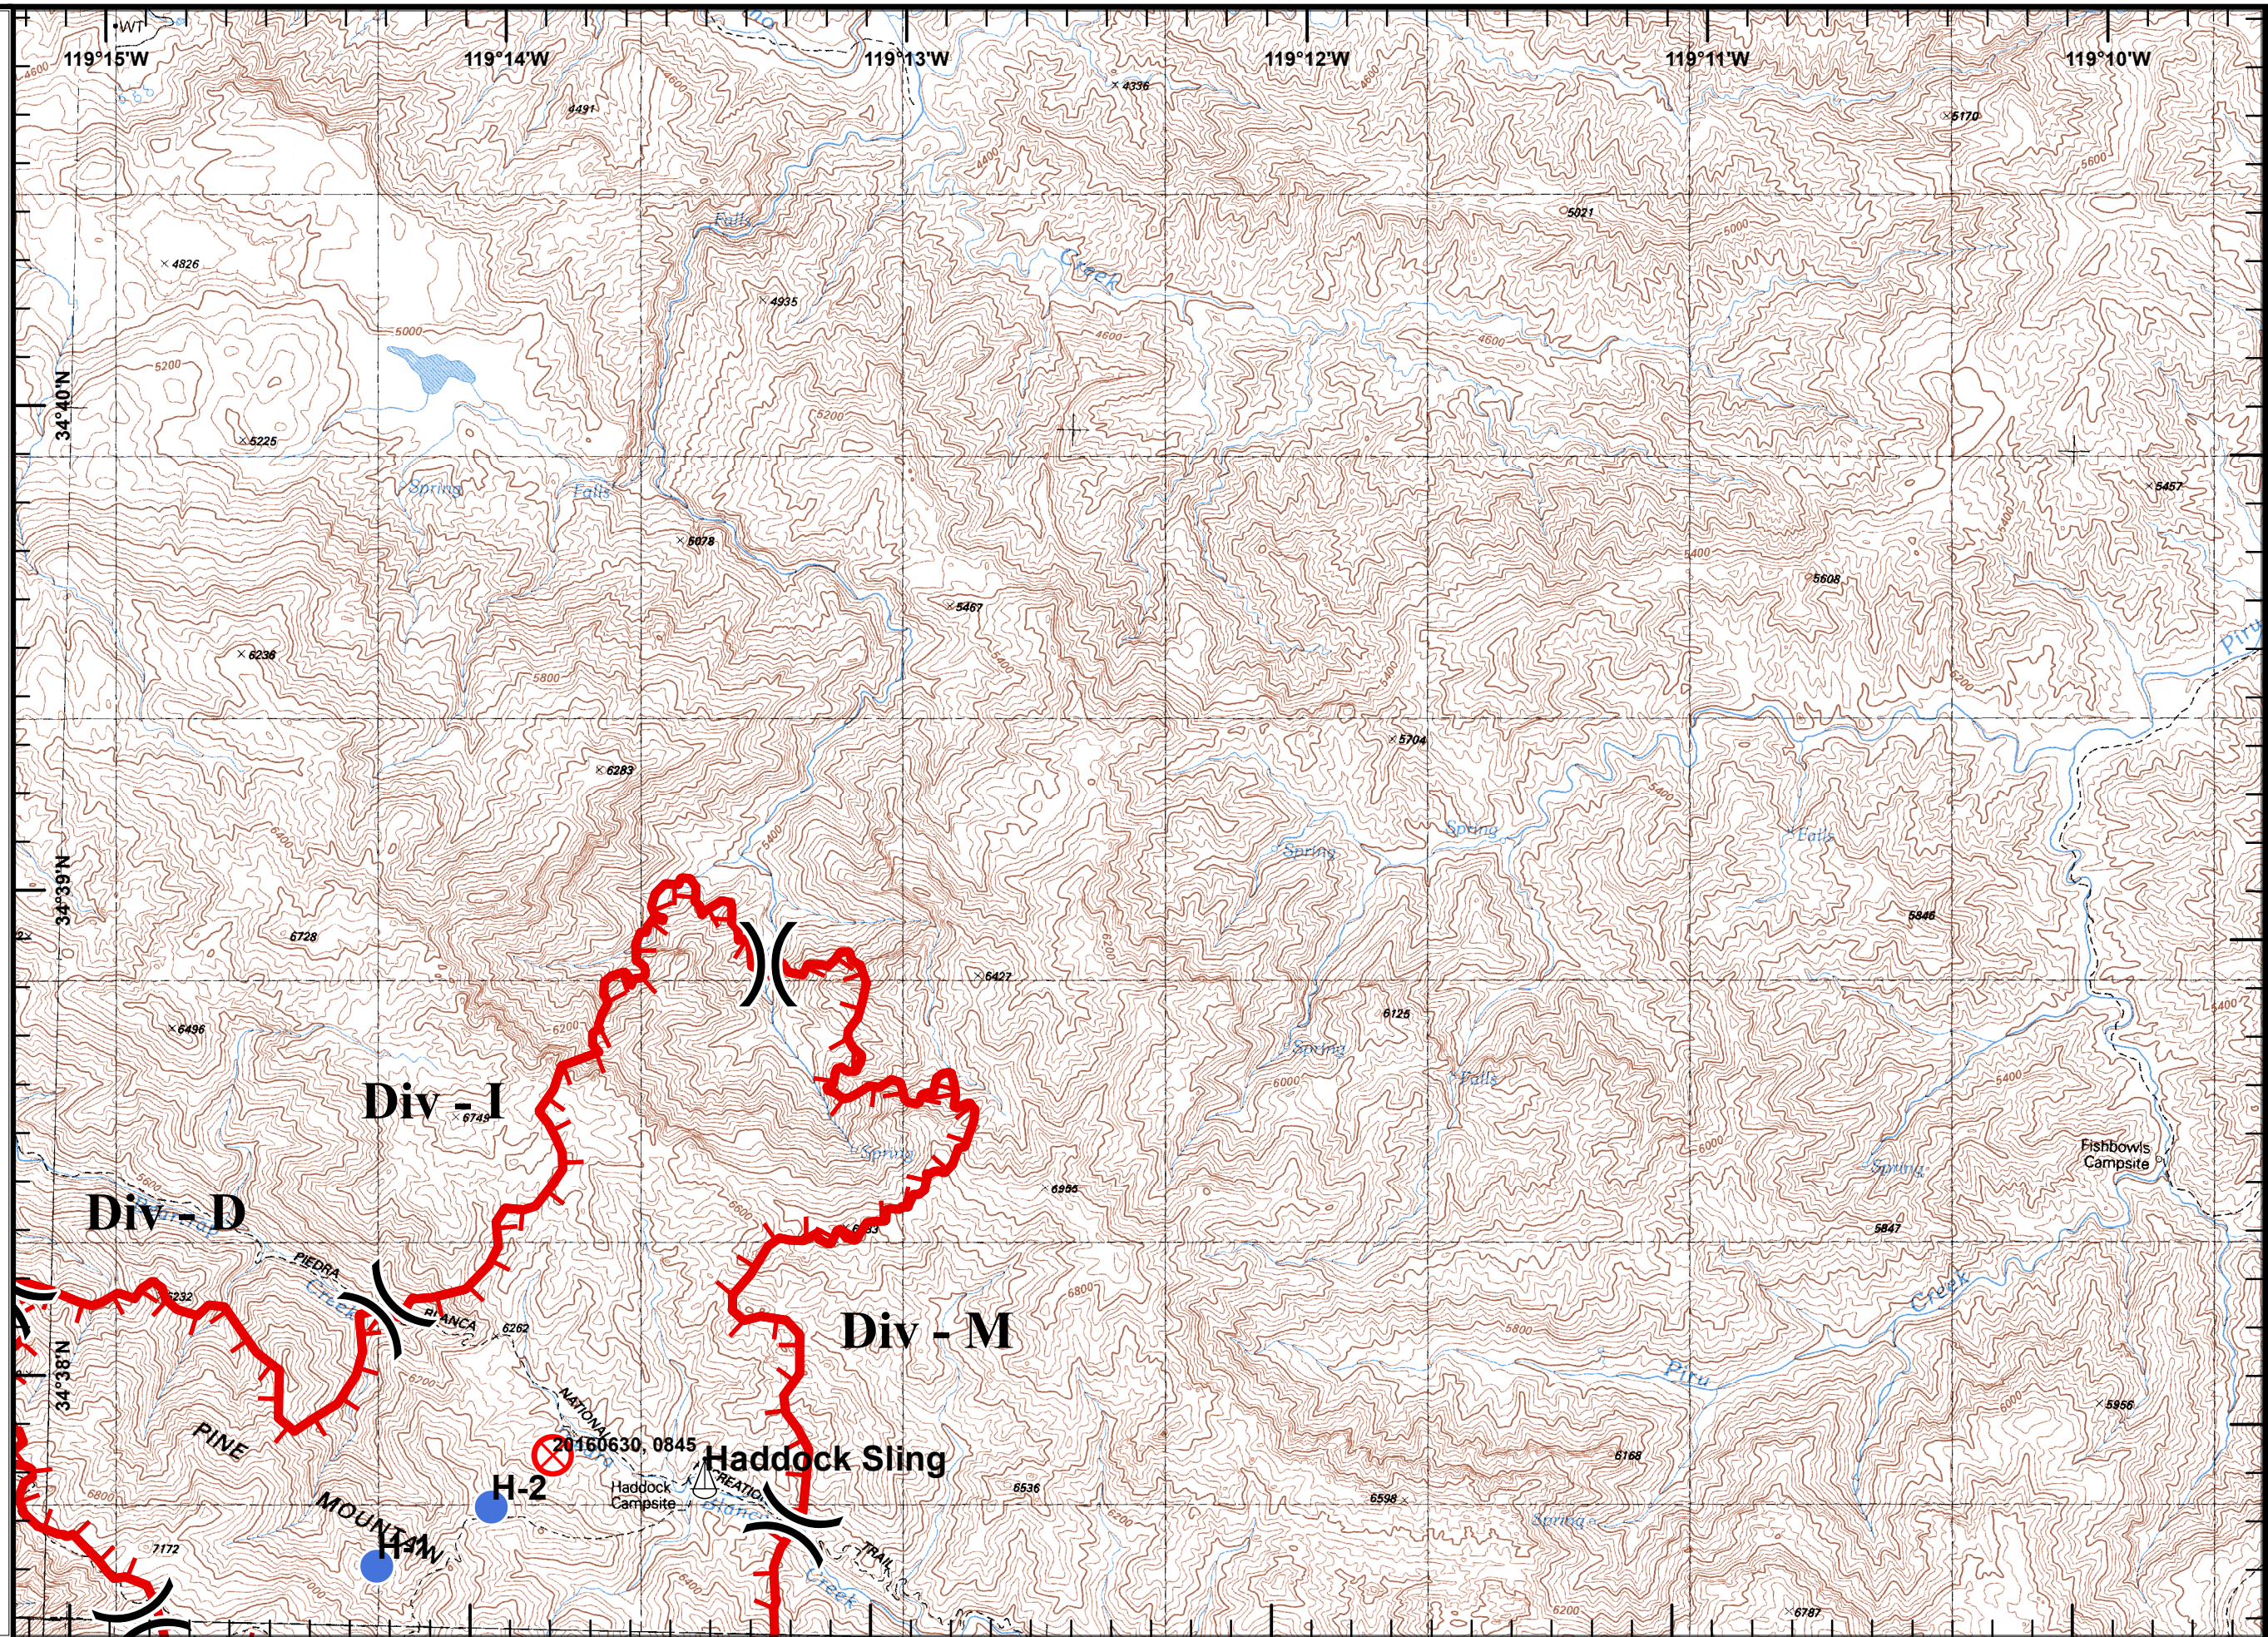

Pine Fire
CA-LPF-001986
07/3/2016
Day
NAD83
Map Page 8

Legend

BreakType

FirePoint

Imv
July 2, 2016
2100 Hours