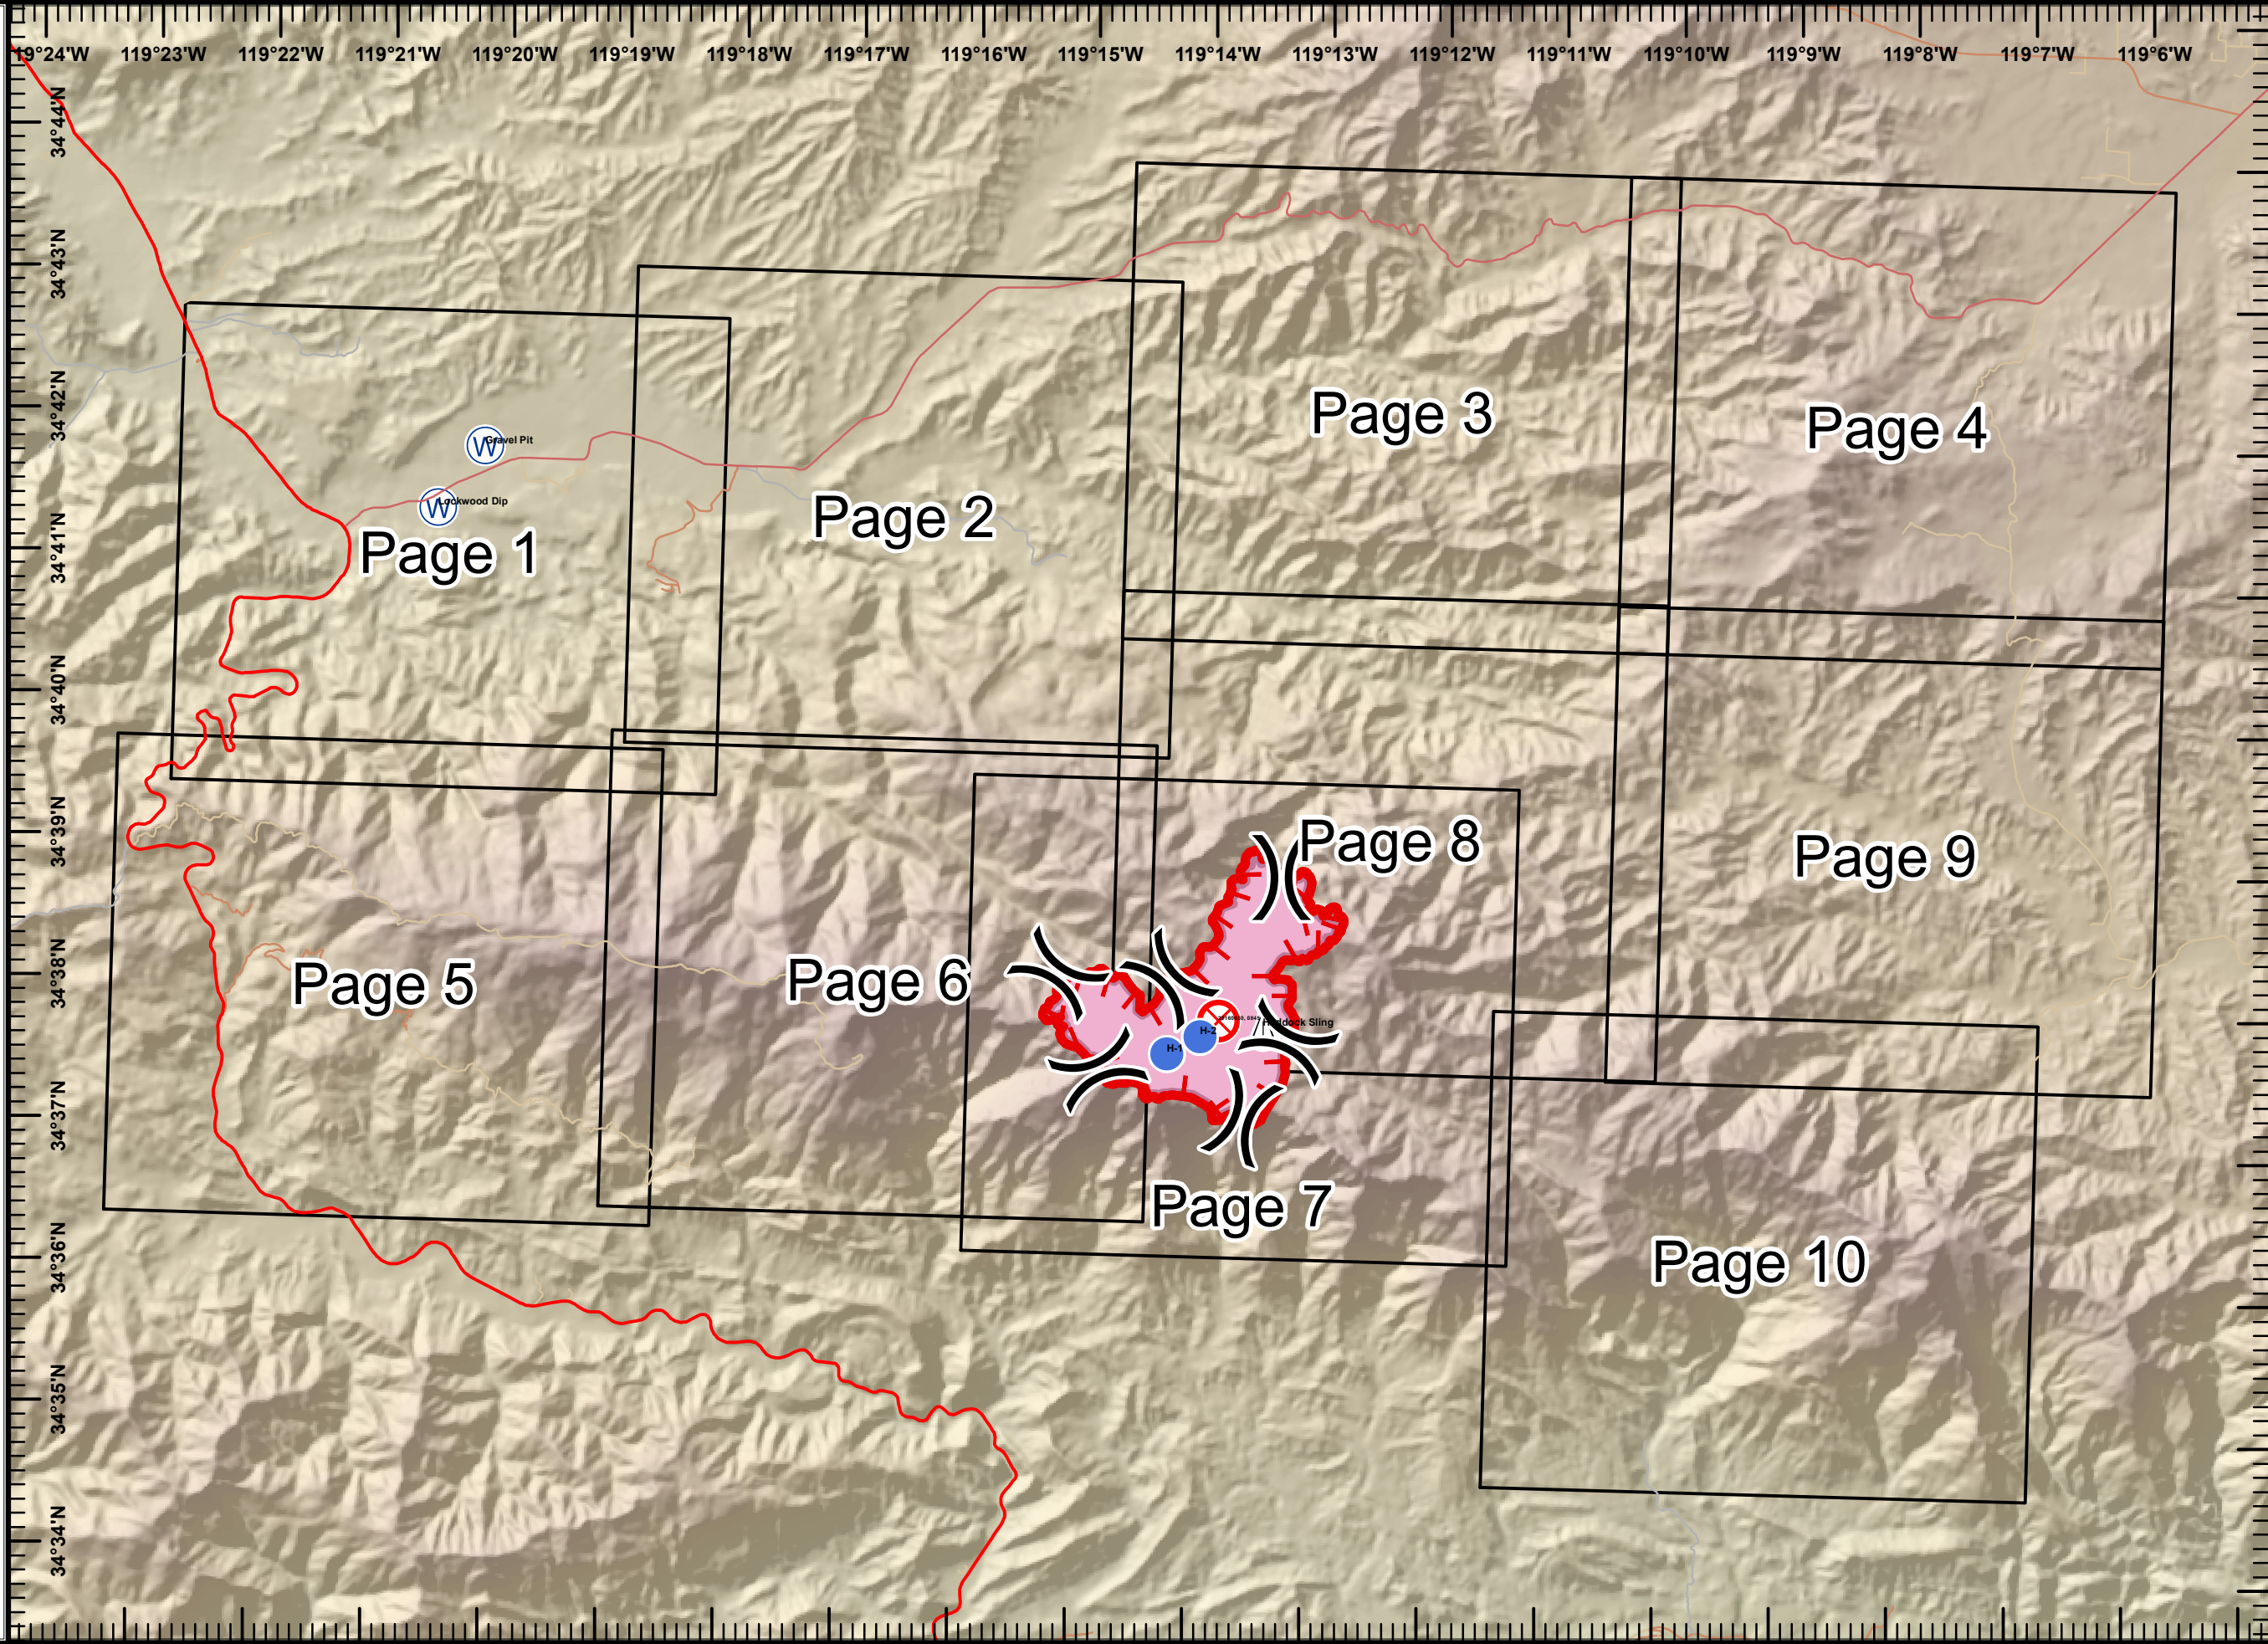

Pine Fire
CA-LPF-001986
7/3/2016
Day
NAD83
Index Page

Inv
July 2, 2016
2130 Hours

Pine Fire
CA-LPF-001986
07/3/2016
Day
NAD83
Map Page 1

Legend
FirePoint
 Water Source

Tile Location

0 0.25 0.5
Miles

Inv
July 2, 2016
2100 Hours

Pine Fire
CA-LPF-001986
07/3/2016
Day
NAD83
Map Page 4

Legend

Tile Location

0 0.25 0.5
Miles

Inv
July 2, 2016
2100 Hours

Pine Fire
CA-LPF-001986
07/3/2016
Day
NAD83
Map Page 5

Legend

Tile Location

Legend

BreakType

FirePoint

Tile Location

Imv
 July 2, 2016
 2100 Hours

Pine Fire
CA-LPF-001986
07/3/2016
Day
NAD83
Map Page 8

Legend

BreakType

FirePoint

Tile Location

Imv
 July 2, 2016
 2100 Hours

Pine Fire
CA-LPF-001986
07/3/2016
Day
NAD83
Map Page 10

Legend

Tile Location

Imv
July 2, 2016
2100 Hours