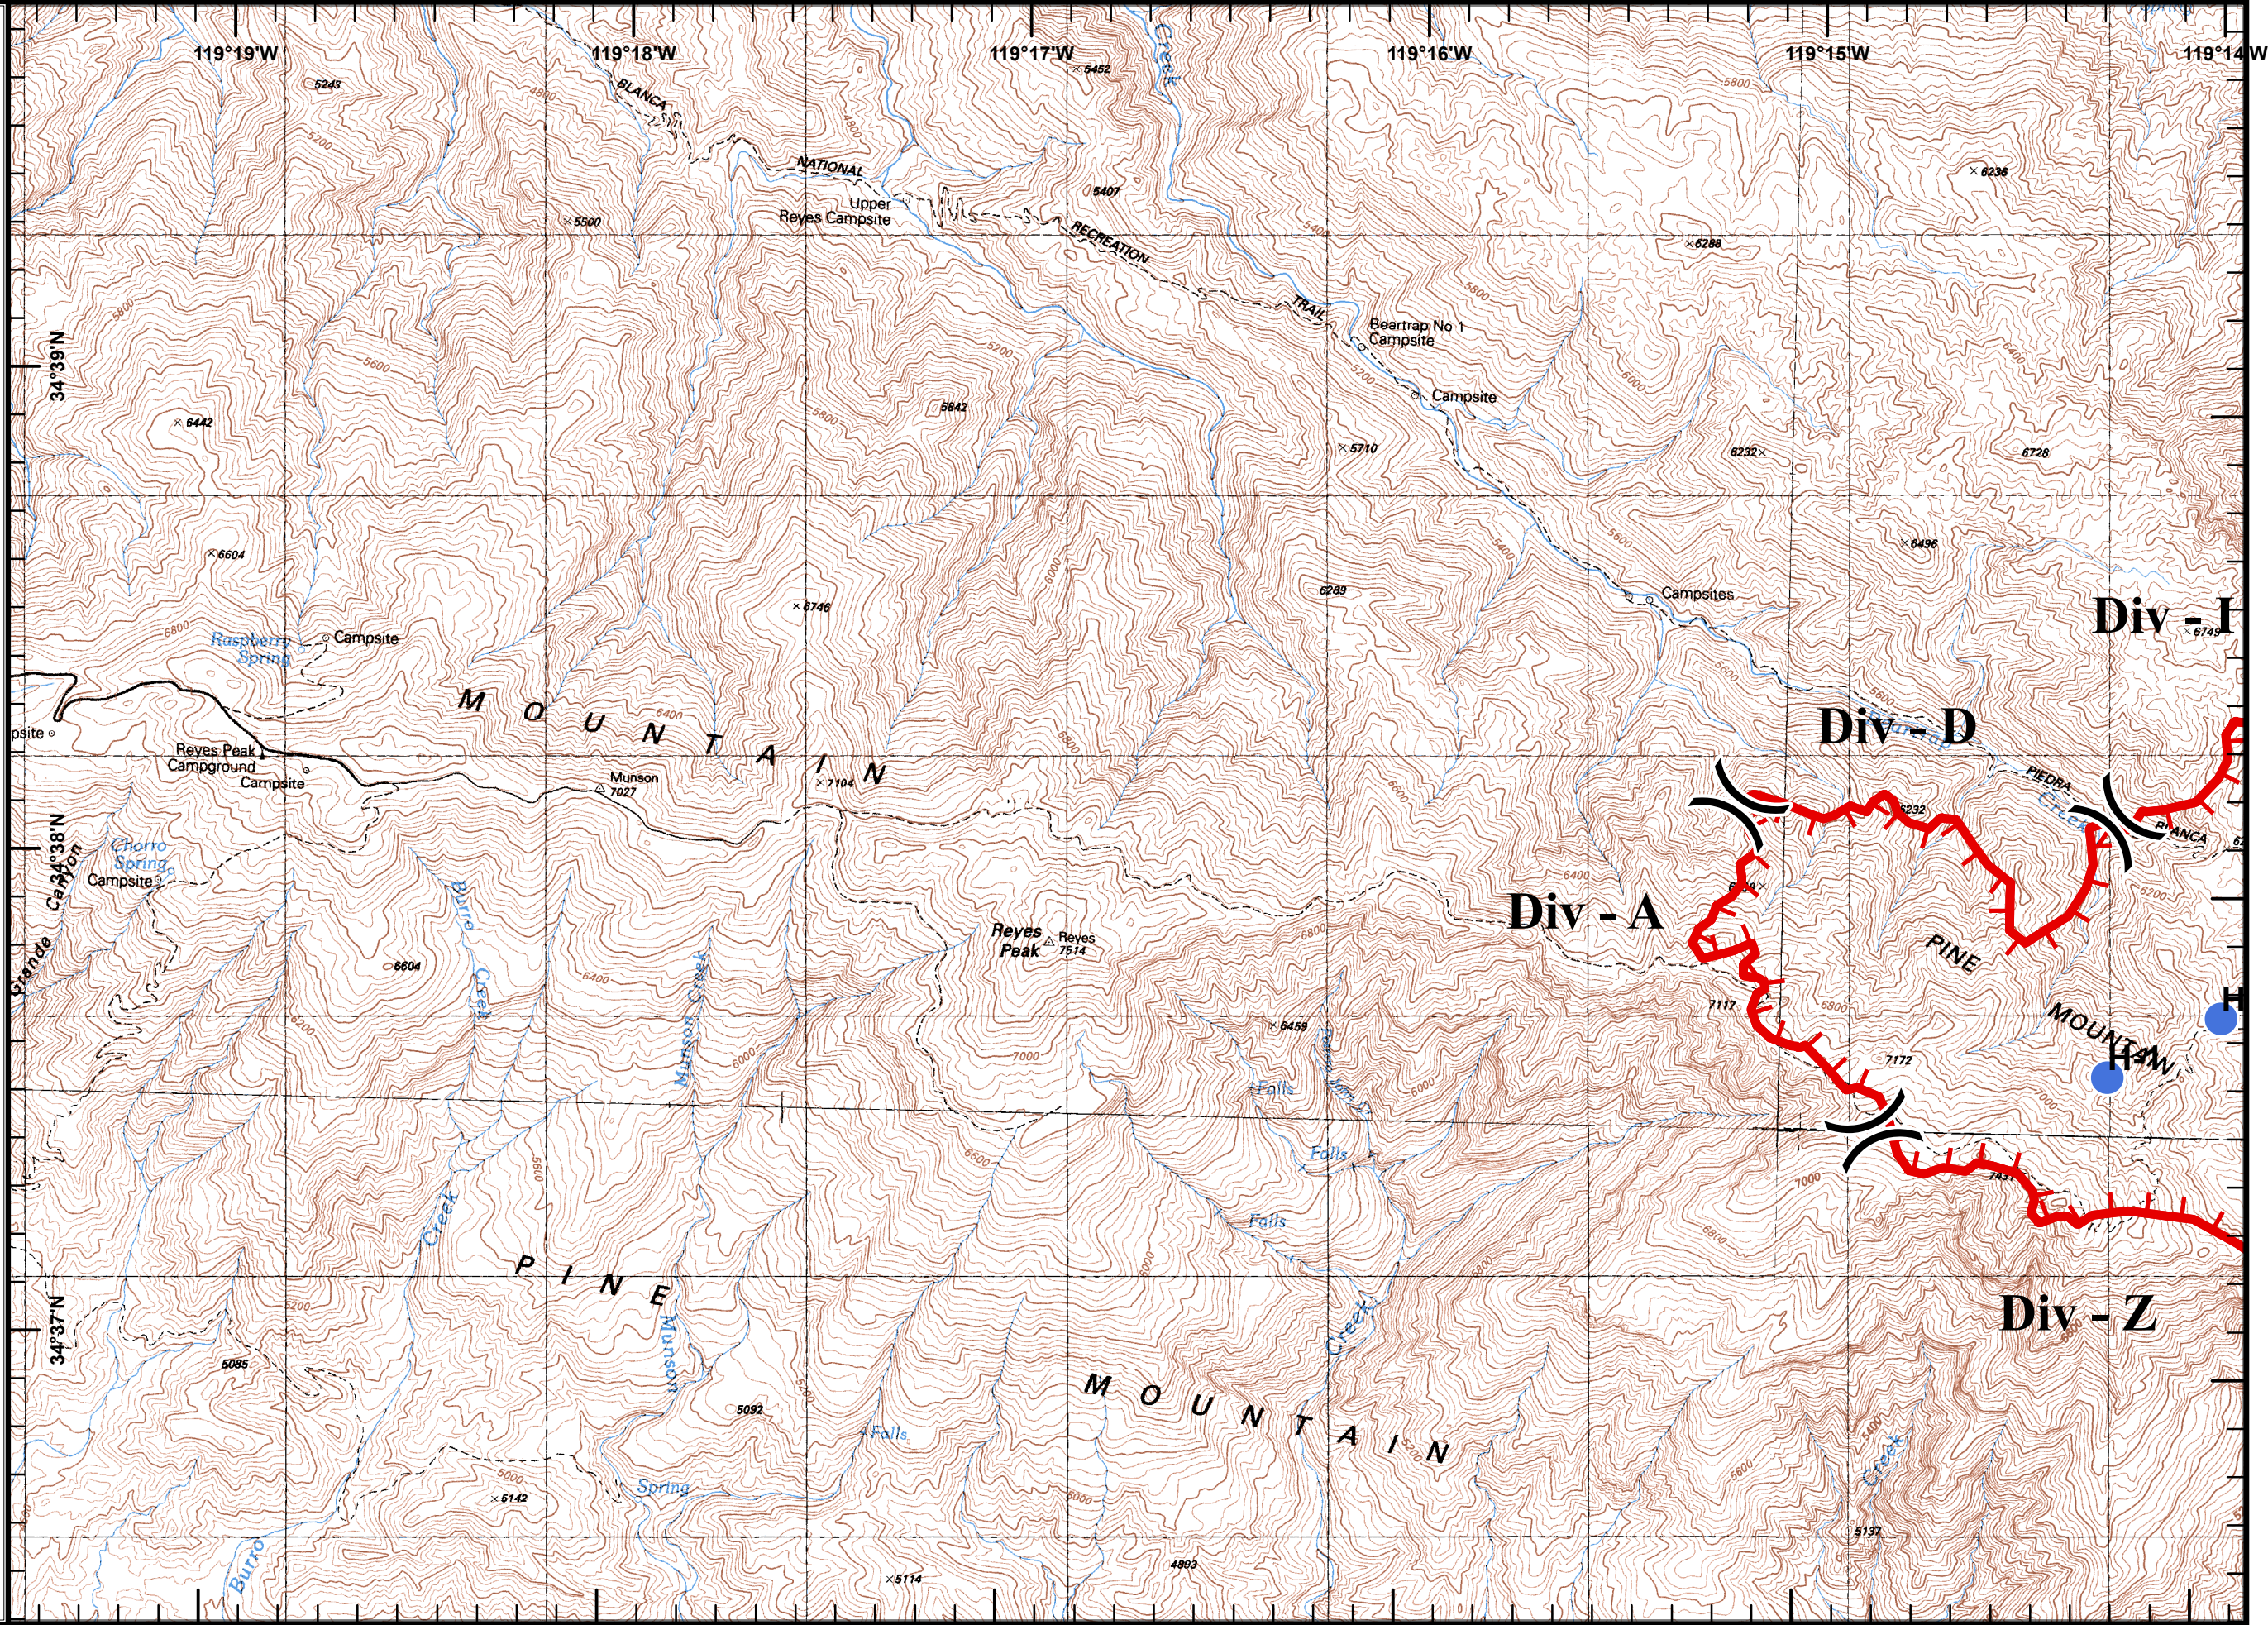

Pine Fire
CA-LPF-001986
07/3/2016
Day
NAD83
Map Page 6

Legend

BreakType

FirePoint

Imv
July 2, 2016
2100 Hours