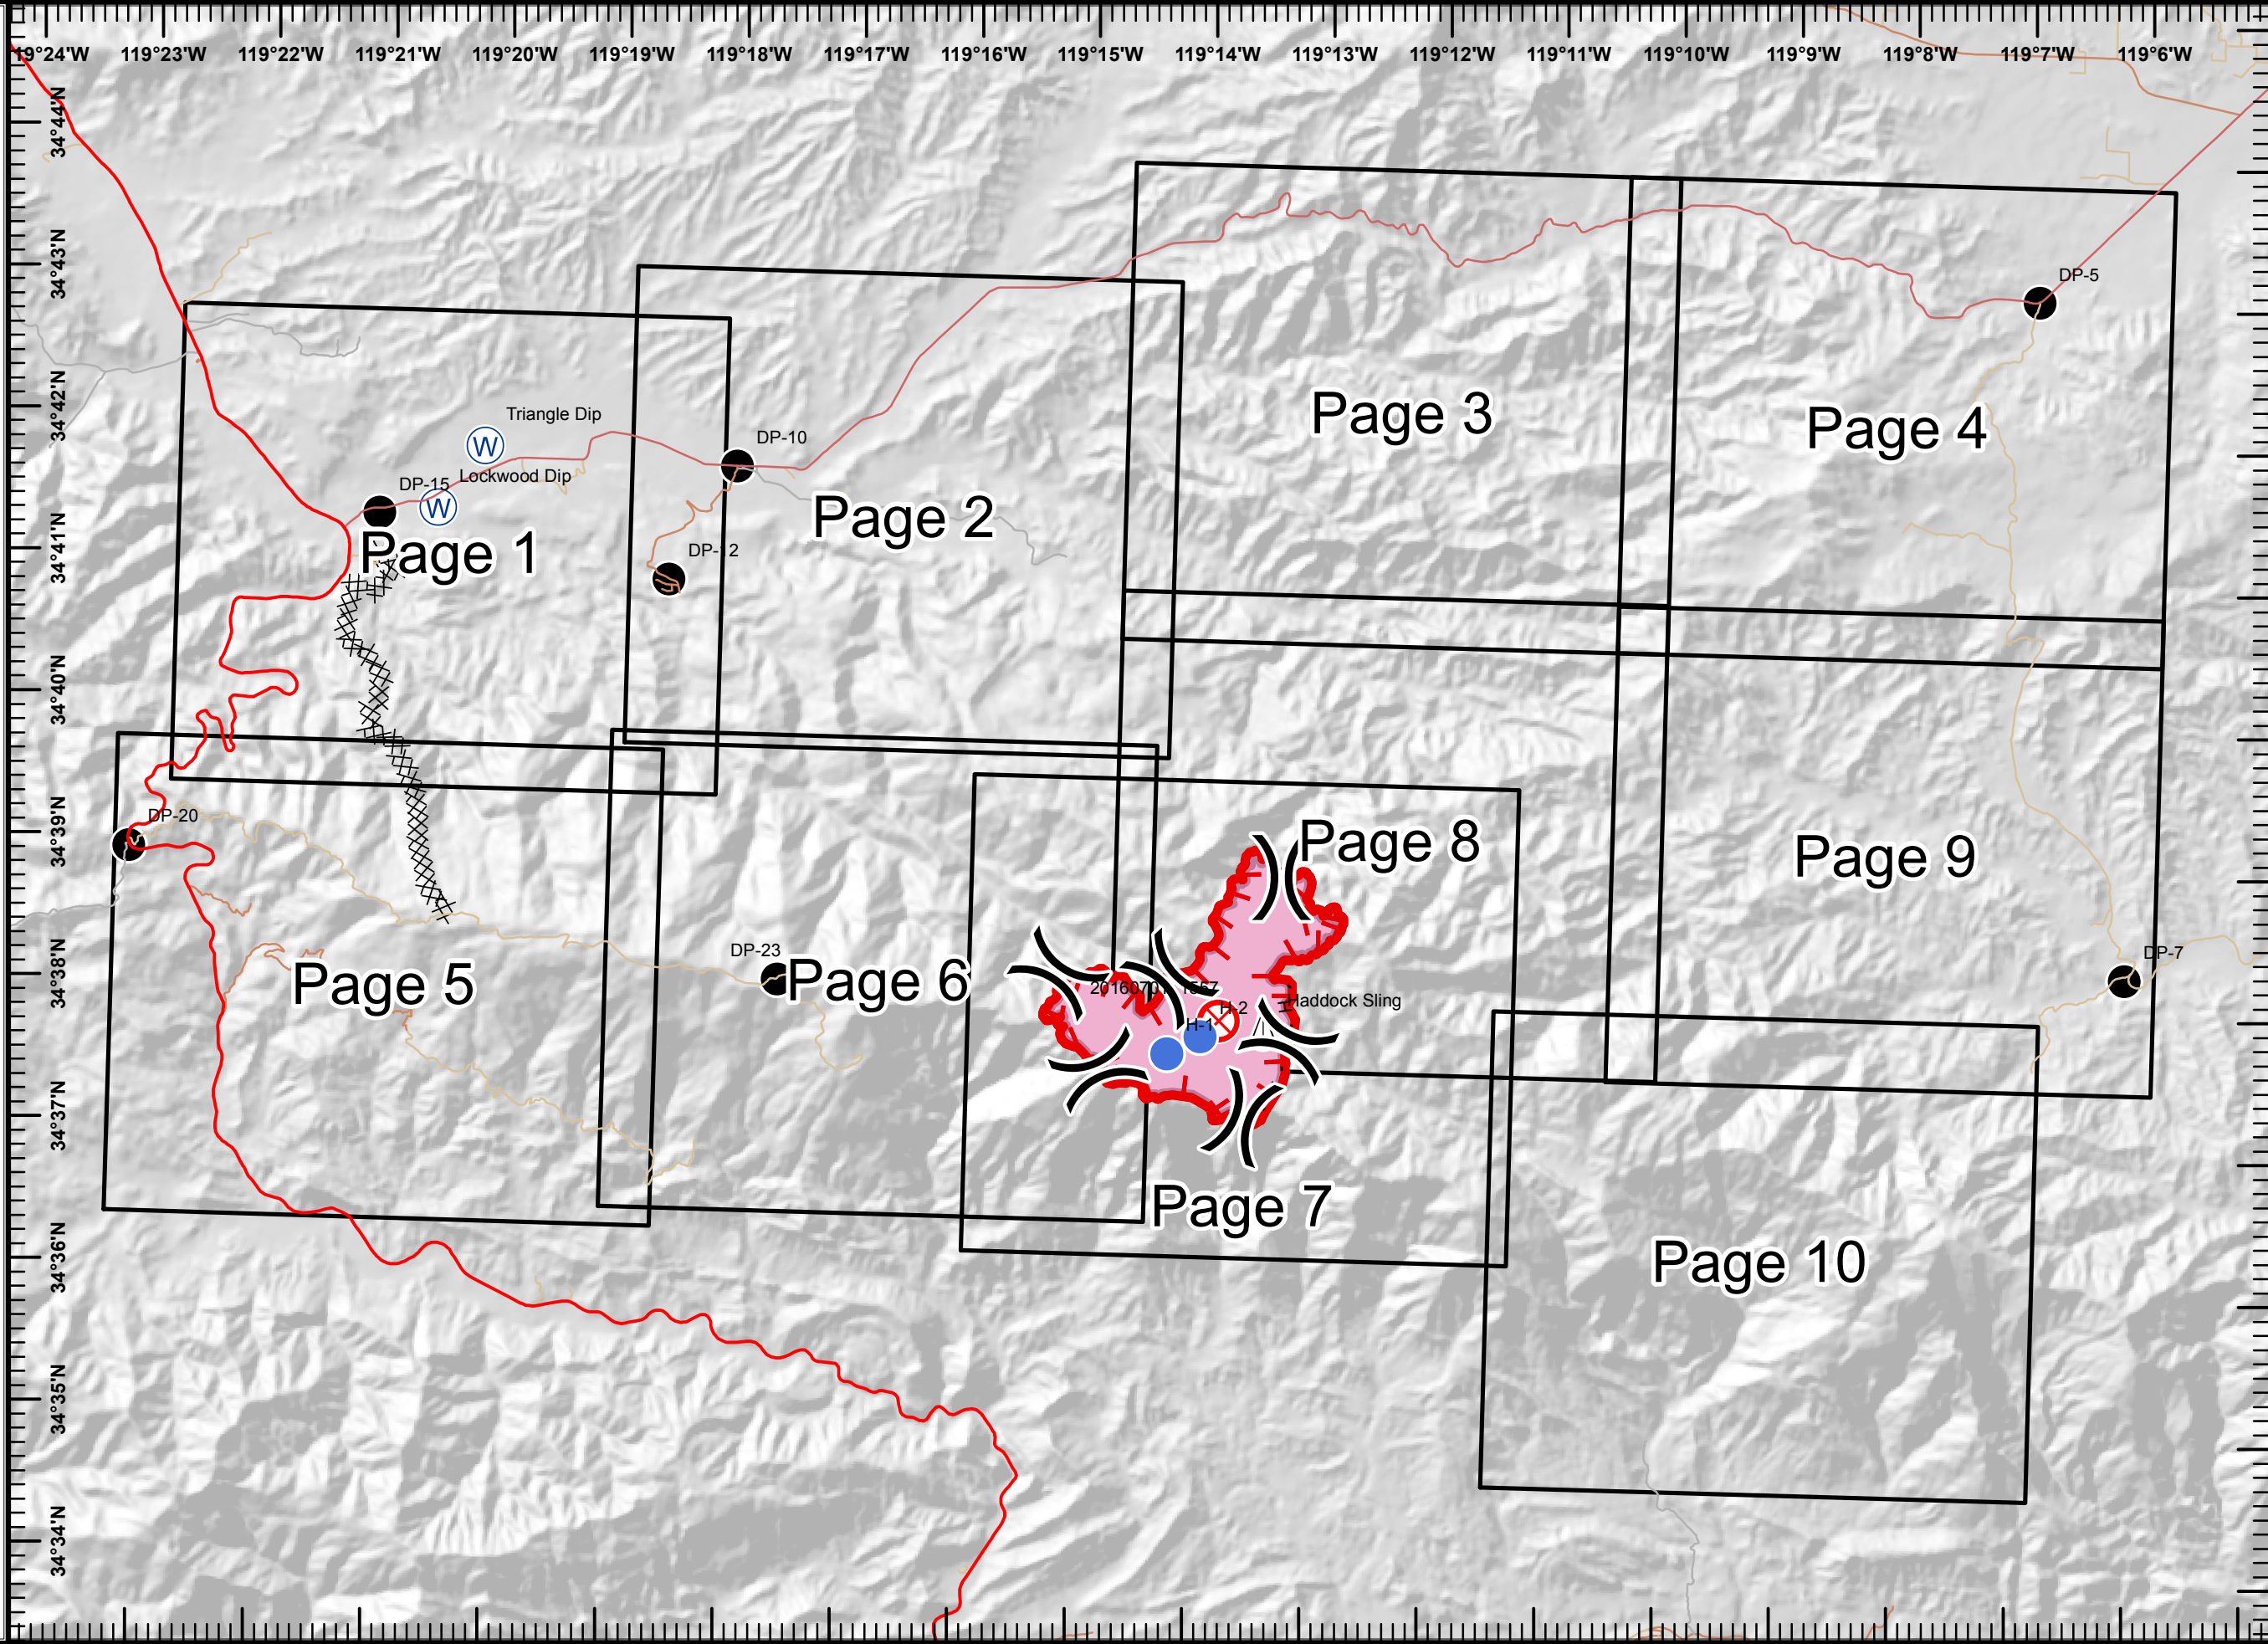

Pine Fire
CA-LPF-001986
7/4/2016
Day
NAD83
Index Page

Inv
July 2, 2016
2130 Hours