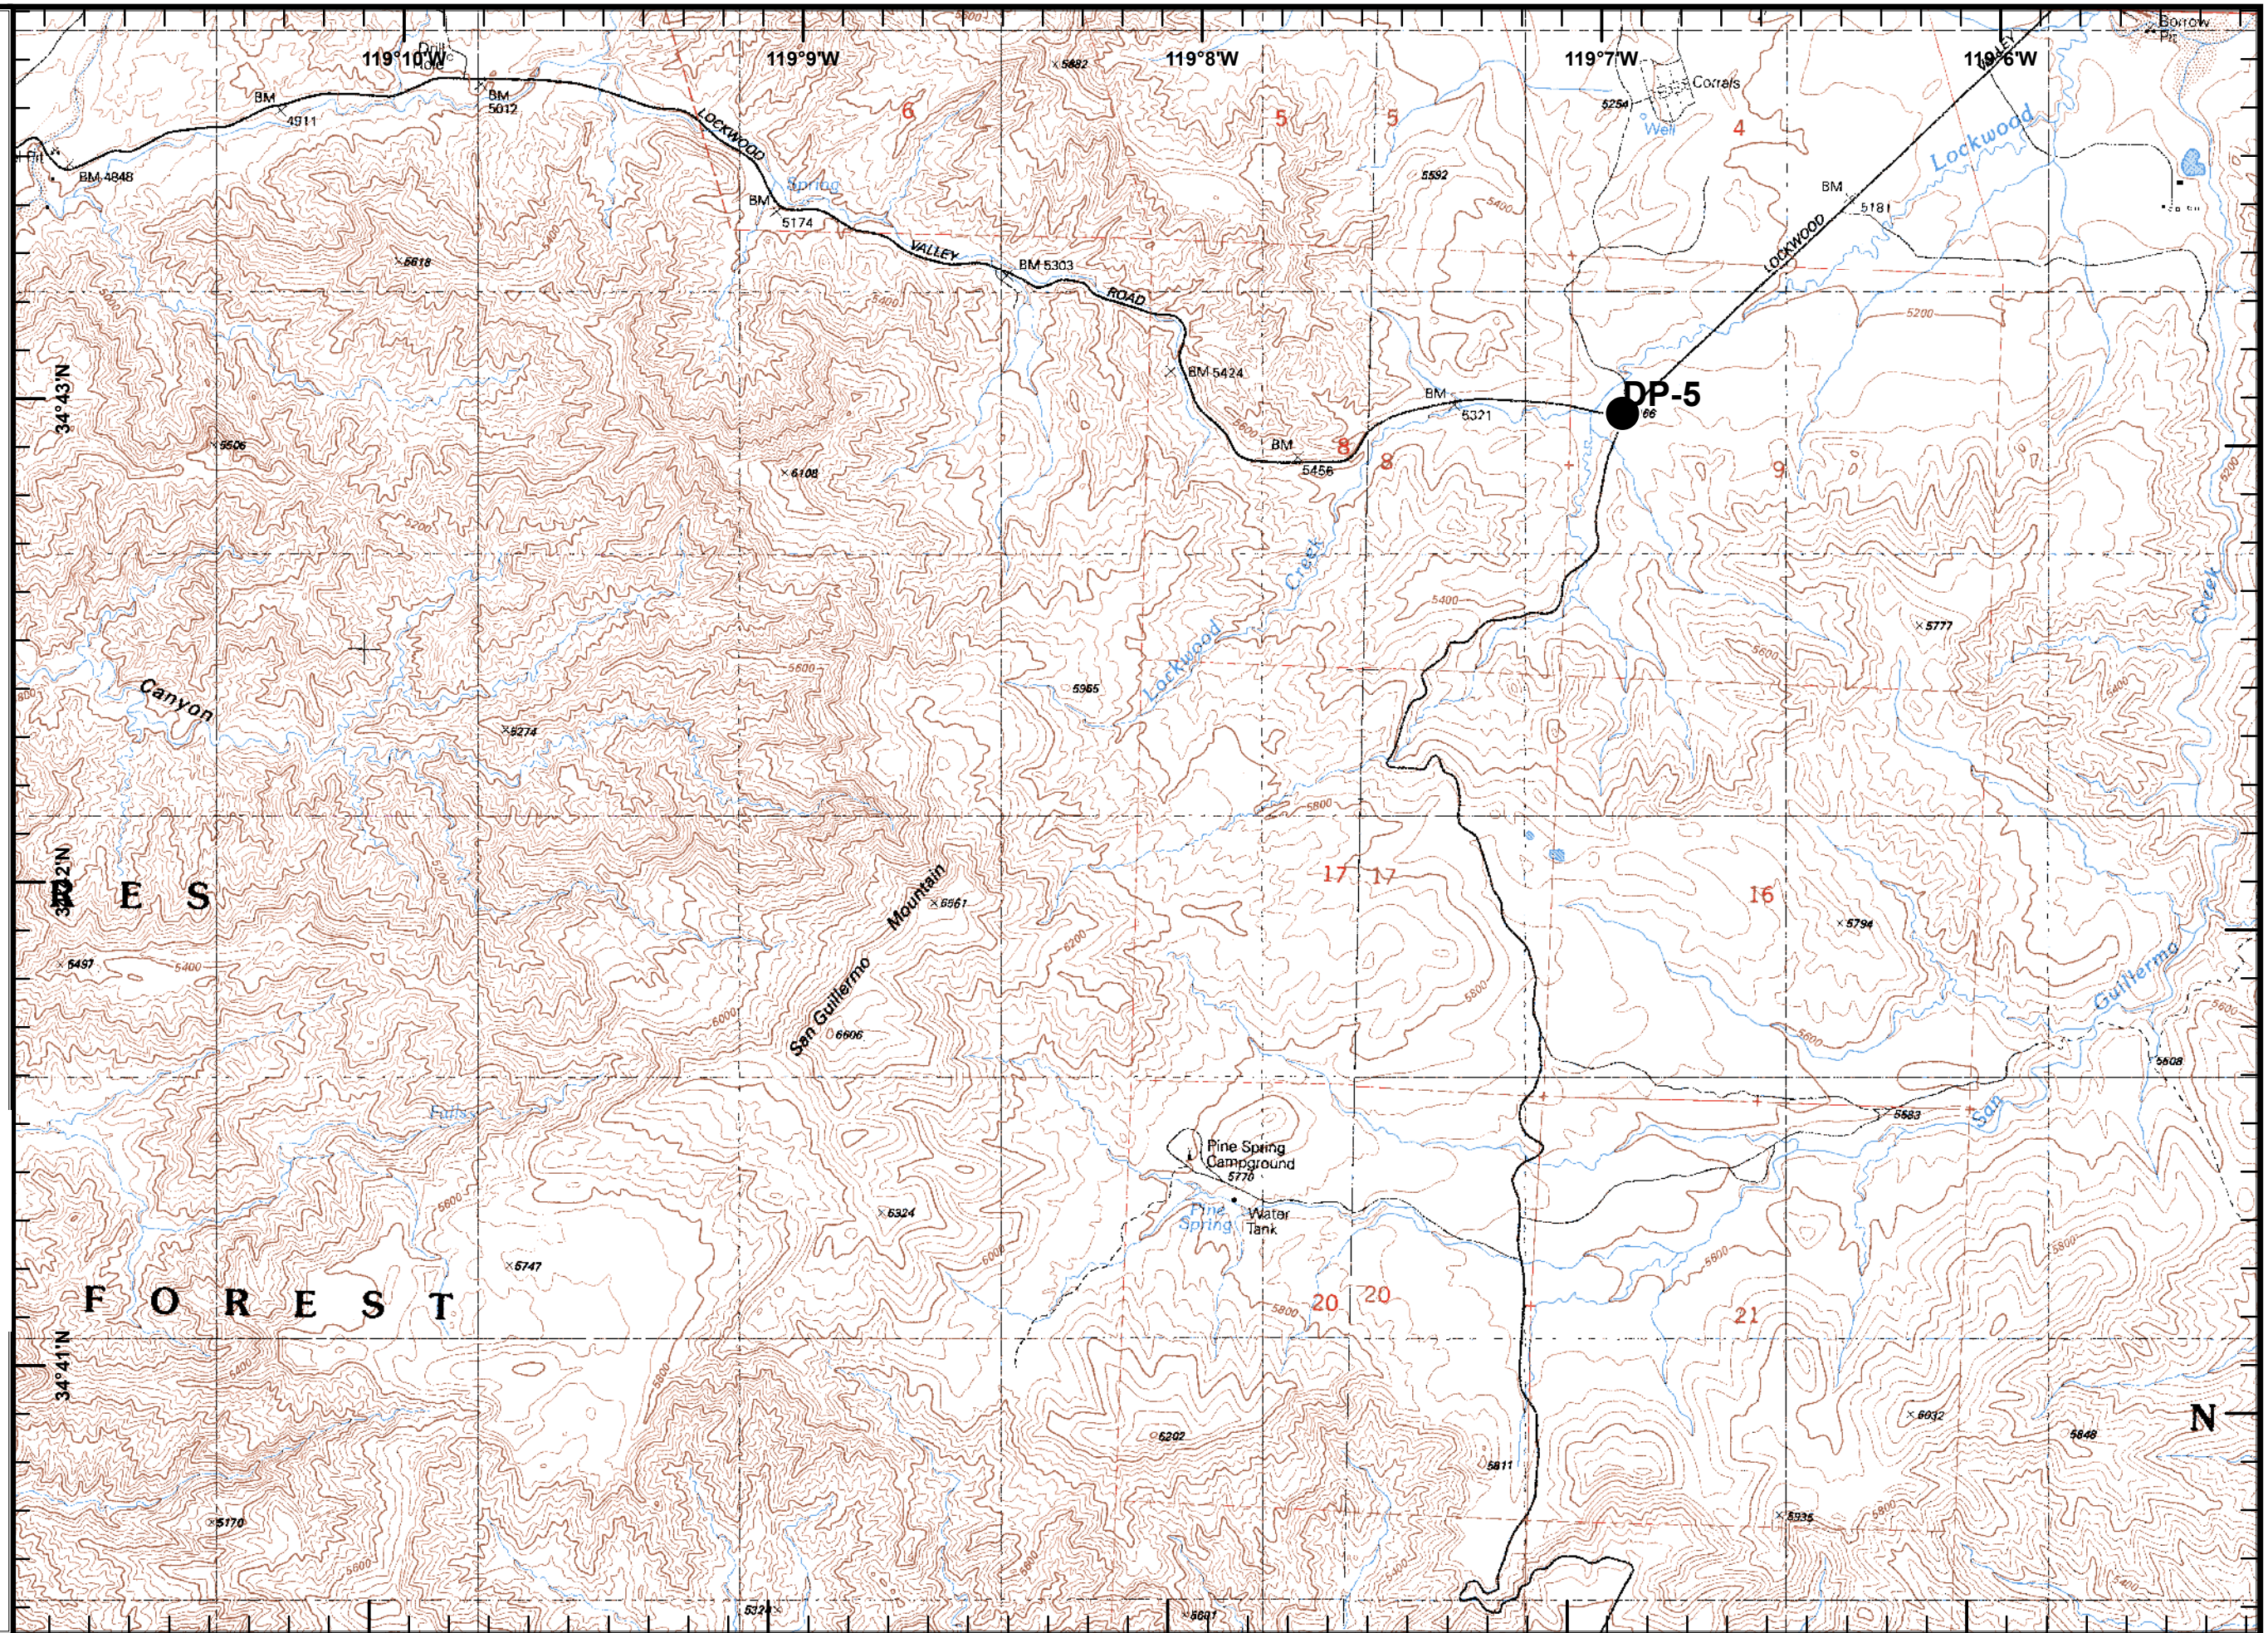

Pine Fire
CA-LPF-001986
07/5/2016
NAD83
Map Page 1

Legend

FirePoint

-  Camp
-  Drop Point
-  Water Source
-  Completed Dozer Line

Incident Map

Tile Location

Inv
 July 2, 2016
 2100 Hours

Pine Fire
CA-LPF-001986
07/5/2016
NAD83
Map Page 2

Legend

FirePoint

● Drop Point

Incident Map

Tile Location

Inv
July 2, 2016
2100 Hours

Pine Fire
CA-LPF-001986
07/5/2016
NAD83
Map Page 3

Legend

Incident Map

Tile Location

Inv
July 2, 2016
2100 Hours

Pine Fire
CA-LPF-001986
07/5/2016
NAD83
Map Page 4

Legend

FirePoint

● Drop Point

Incident Map

Tile Location

Inv
July 2, 2016
2100 Hours

Pine Fire
CA-LPF-001986
07/5/2016
NAD83
Map Page 5

Legend

FirePoint

● Drop Point

XXXXX Completed Dozer Line

Incident Map