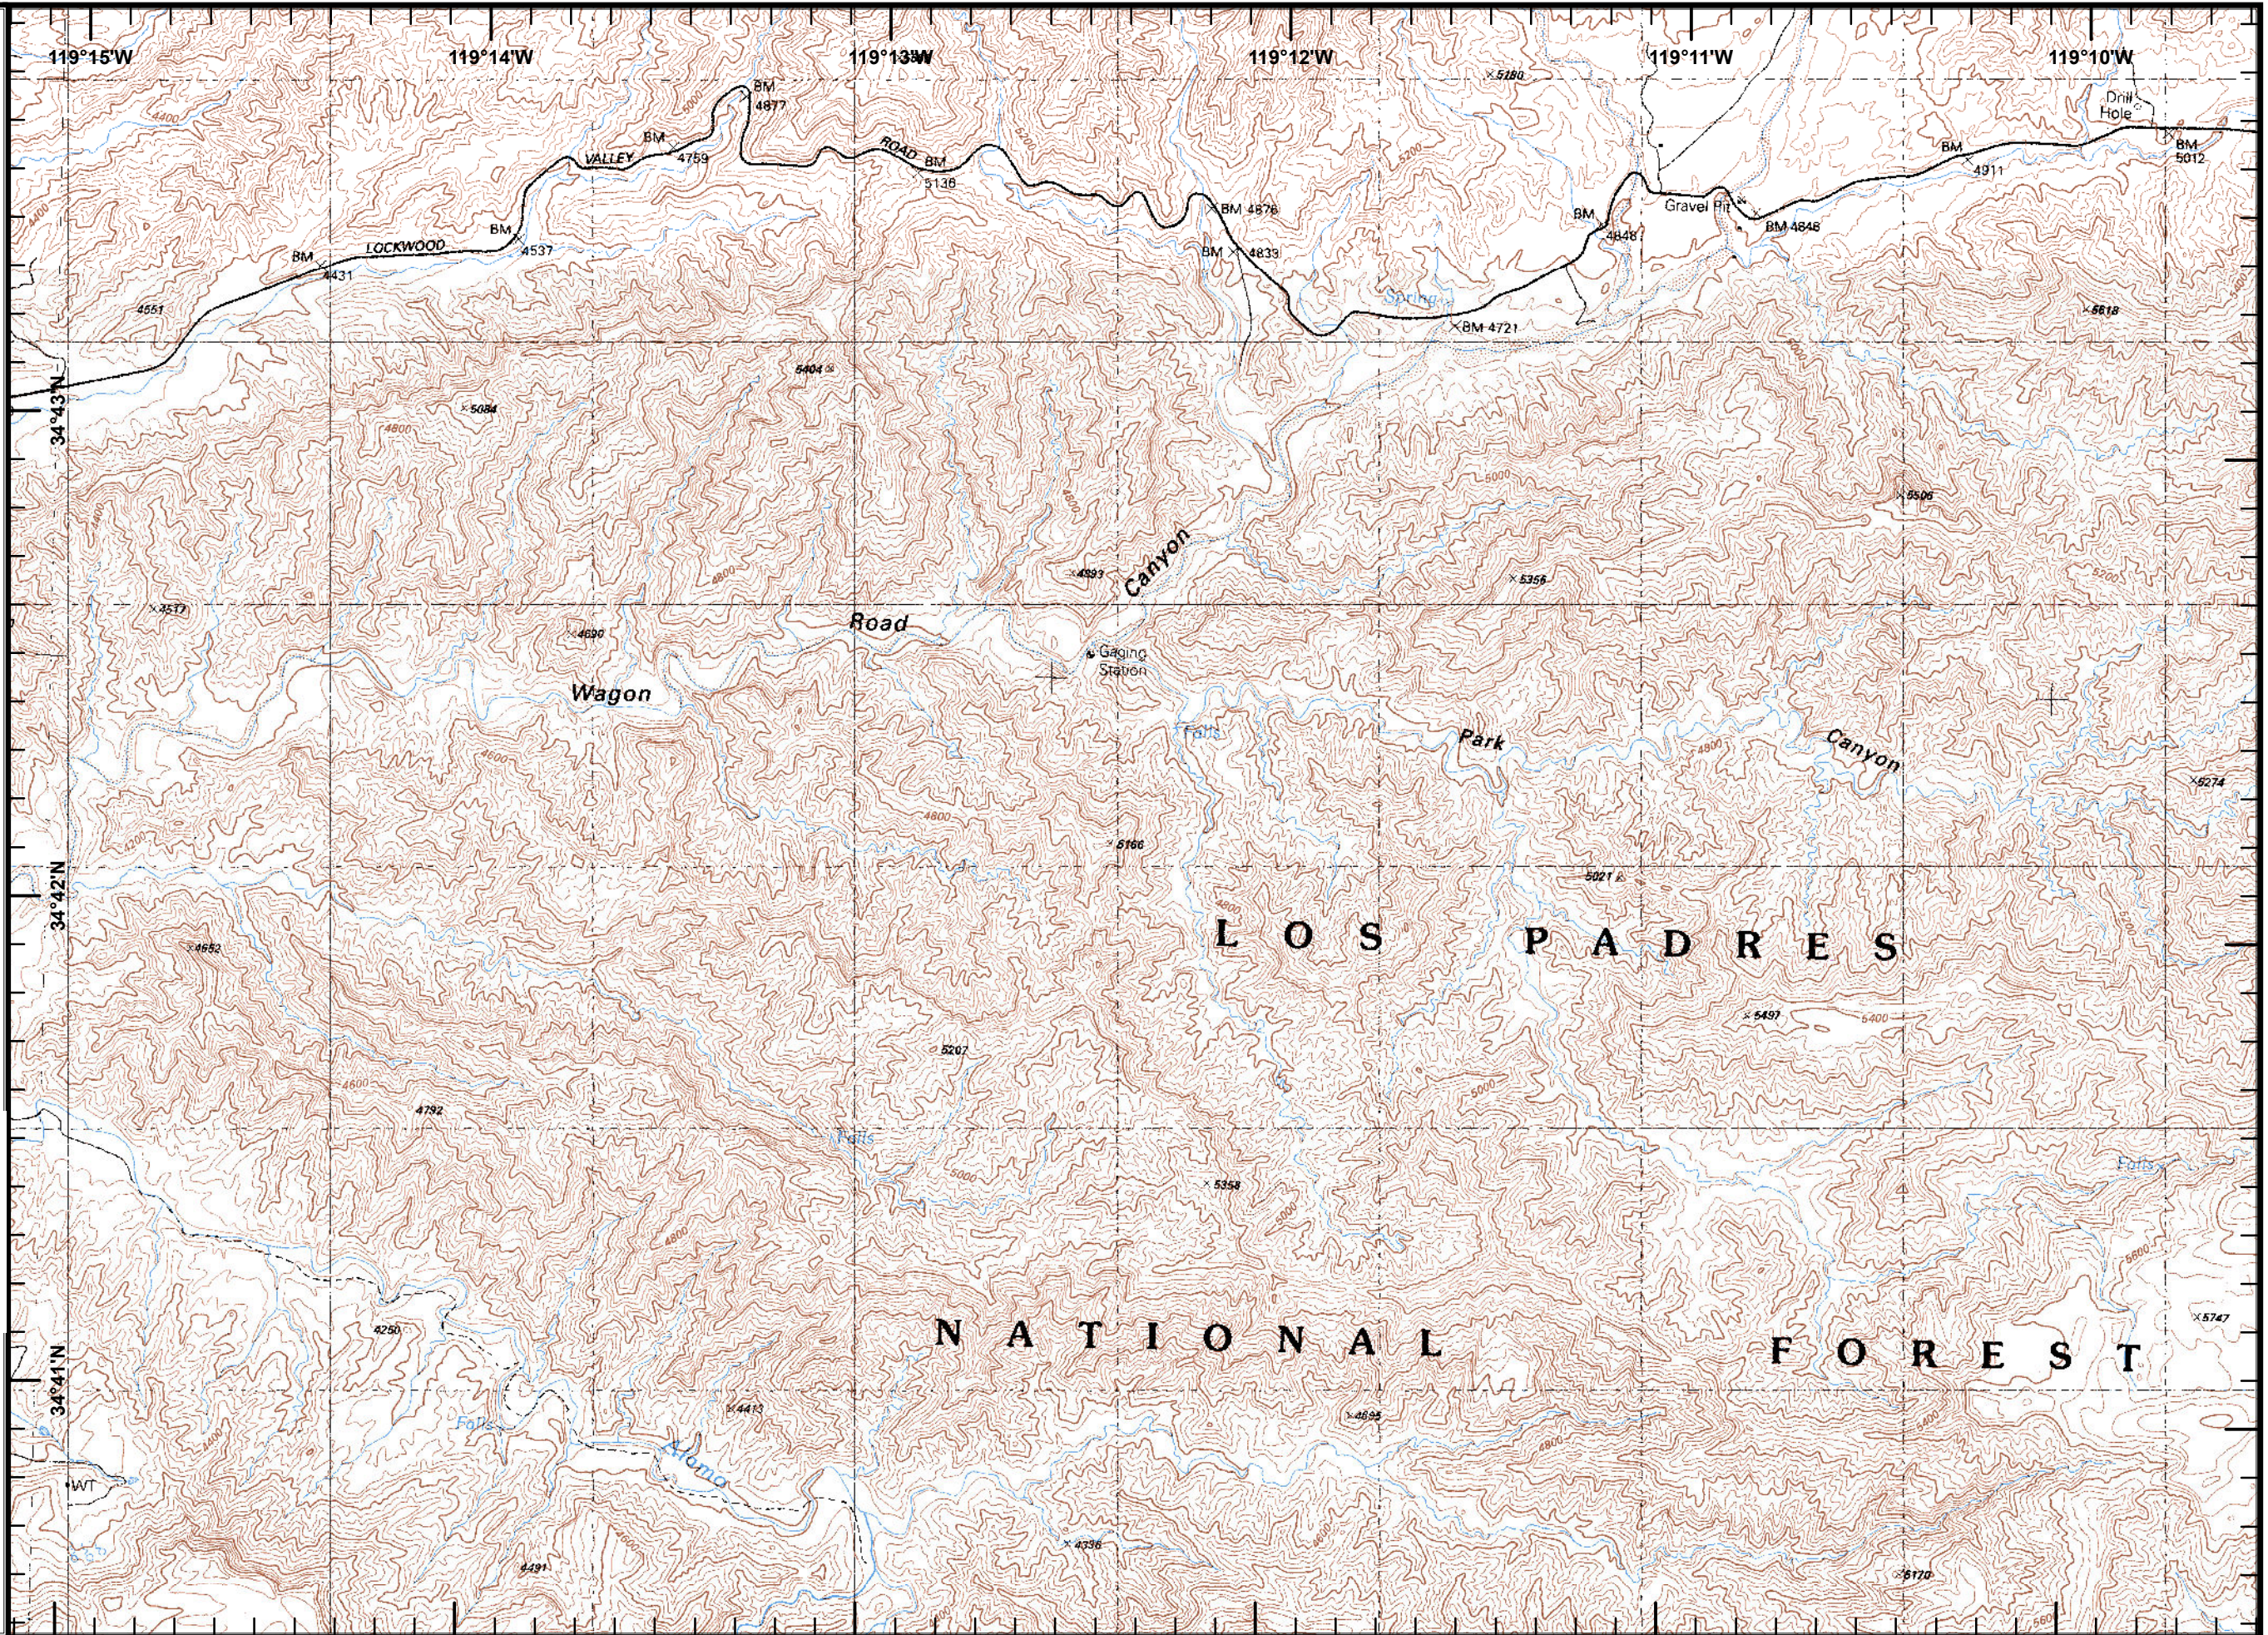

Pine Fire
CA-LPF-001986
07/5/2016
NAD83
Map Page 1

Legend

FirePoint

-  Camp
-  Drop Point
-  Water Source
-  Completed Dozer Line

Incident Map

Tile Location

Inv
 July 2, 2016
 2100 Hours

Pine Fire
CA-LPF-001986
07/5/2016
NAD83
Map Page 2

Legend

FirePoint

● Drop Point

Incident Map

Tile Location

Inv
July 2, 2016
2100 Hours

Pine Fire
CA-LPF-001986
07/5/2016
NAD83
Map Page 3

Legend

Incident Map

Tile Location

Inv
July 2, 2016
2100 Hours

Pine Fire
CA-LPF-001986
07/5/2016
NAD83
Map Page 4

Legend

FirePoint

● Drop Point

Incident Map

Tile Location

Inv
July 2, 2016
2100 Hours

Pine Fire
CA-LPF-001986
07/5/2016
NAD83
Map Page 5

Legend

FirePoint

● Drop Point

XXXXX Completed Dozer Line

Incident Map