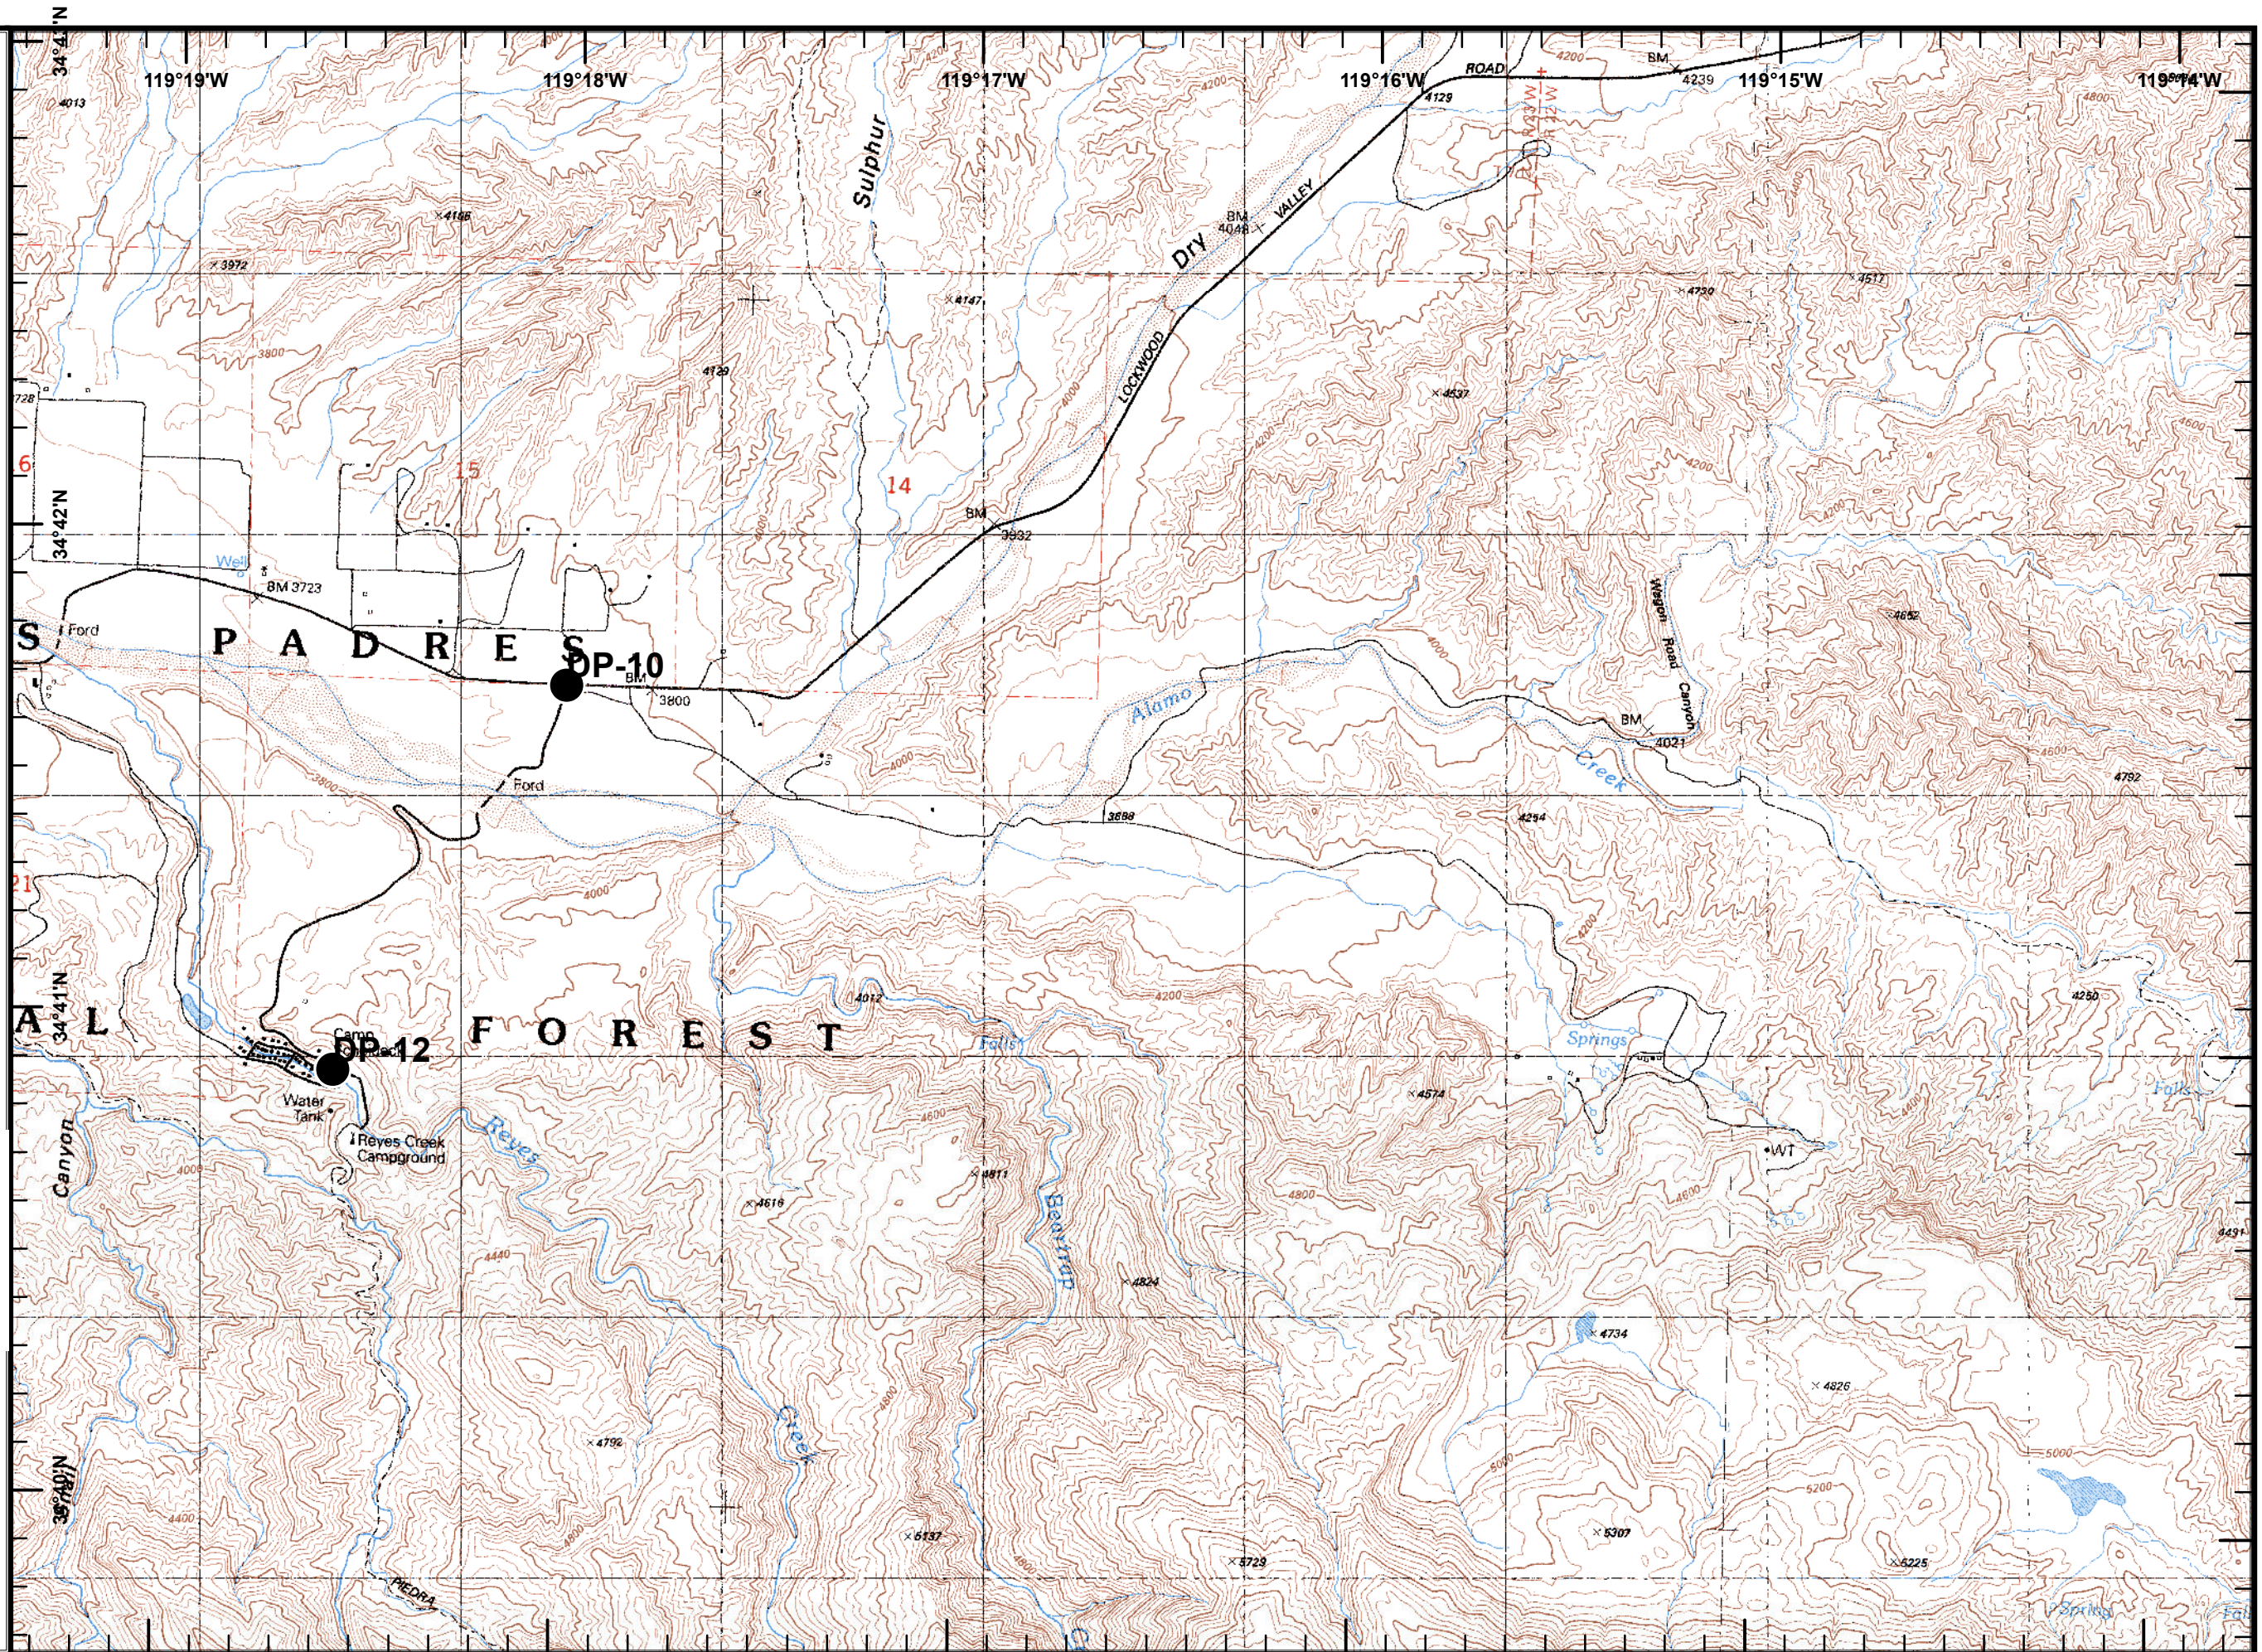

Pine Fire
CA-LPF-001986
07/5/2016
NAD83
Map Page 1

Legend

FirePoint

-  Camp
-  Drop Point
-  Water Source
-  Completed Dozer Line

Incident Map

Tile Location

Inv
 July 2, 2016
 2100 Hours

Pine Fire
CA-LPF-001986
07/5/2016
NAD83
Map Page 2

Legend

FirePoint

● Drop Point

Incident Map

Tile Location

Inv
July 2, 2016
2100 Hours

Pine Fire
CA-LPF-001986
07/5/2016
NAD83
Map Page 3

Legend

Incident Map

Tile Location

Inv
July 2, 2016
2100 Hours

Pine Fire
CA-LPF-001986
07/5/2016
NAD83
Map Page 4

Legend

FirePoint

● Drop Point

Incident Map

Tile Location

Inv
July 2, 2016
2100 Hours

Pine Fire
CA-LPF-001986
07/5/2016
NAD83
Map Page 5

Legend

FirePoint

● Drop Point

XXXXX Completed Dozer Line

Incident Map