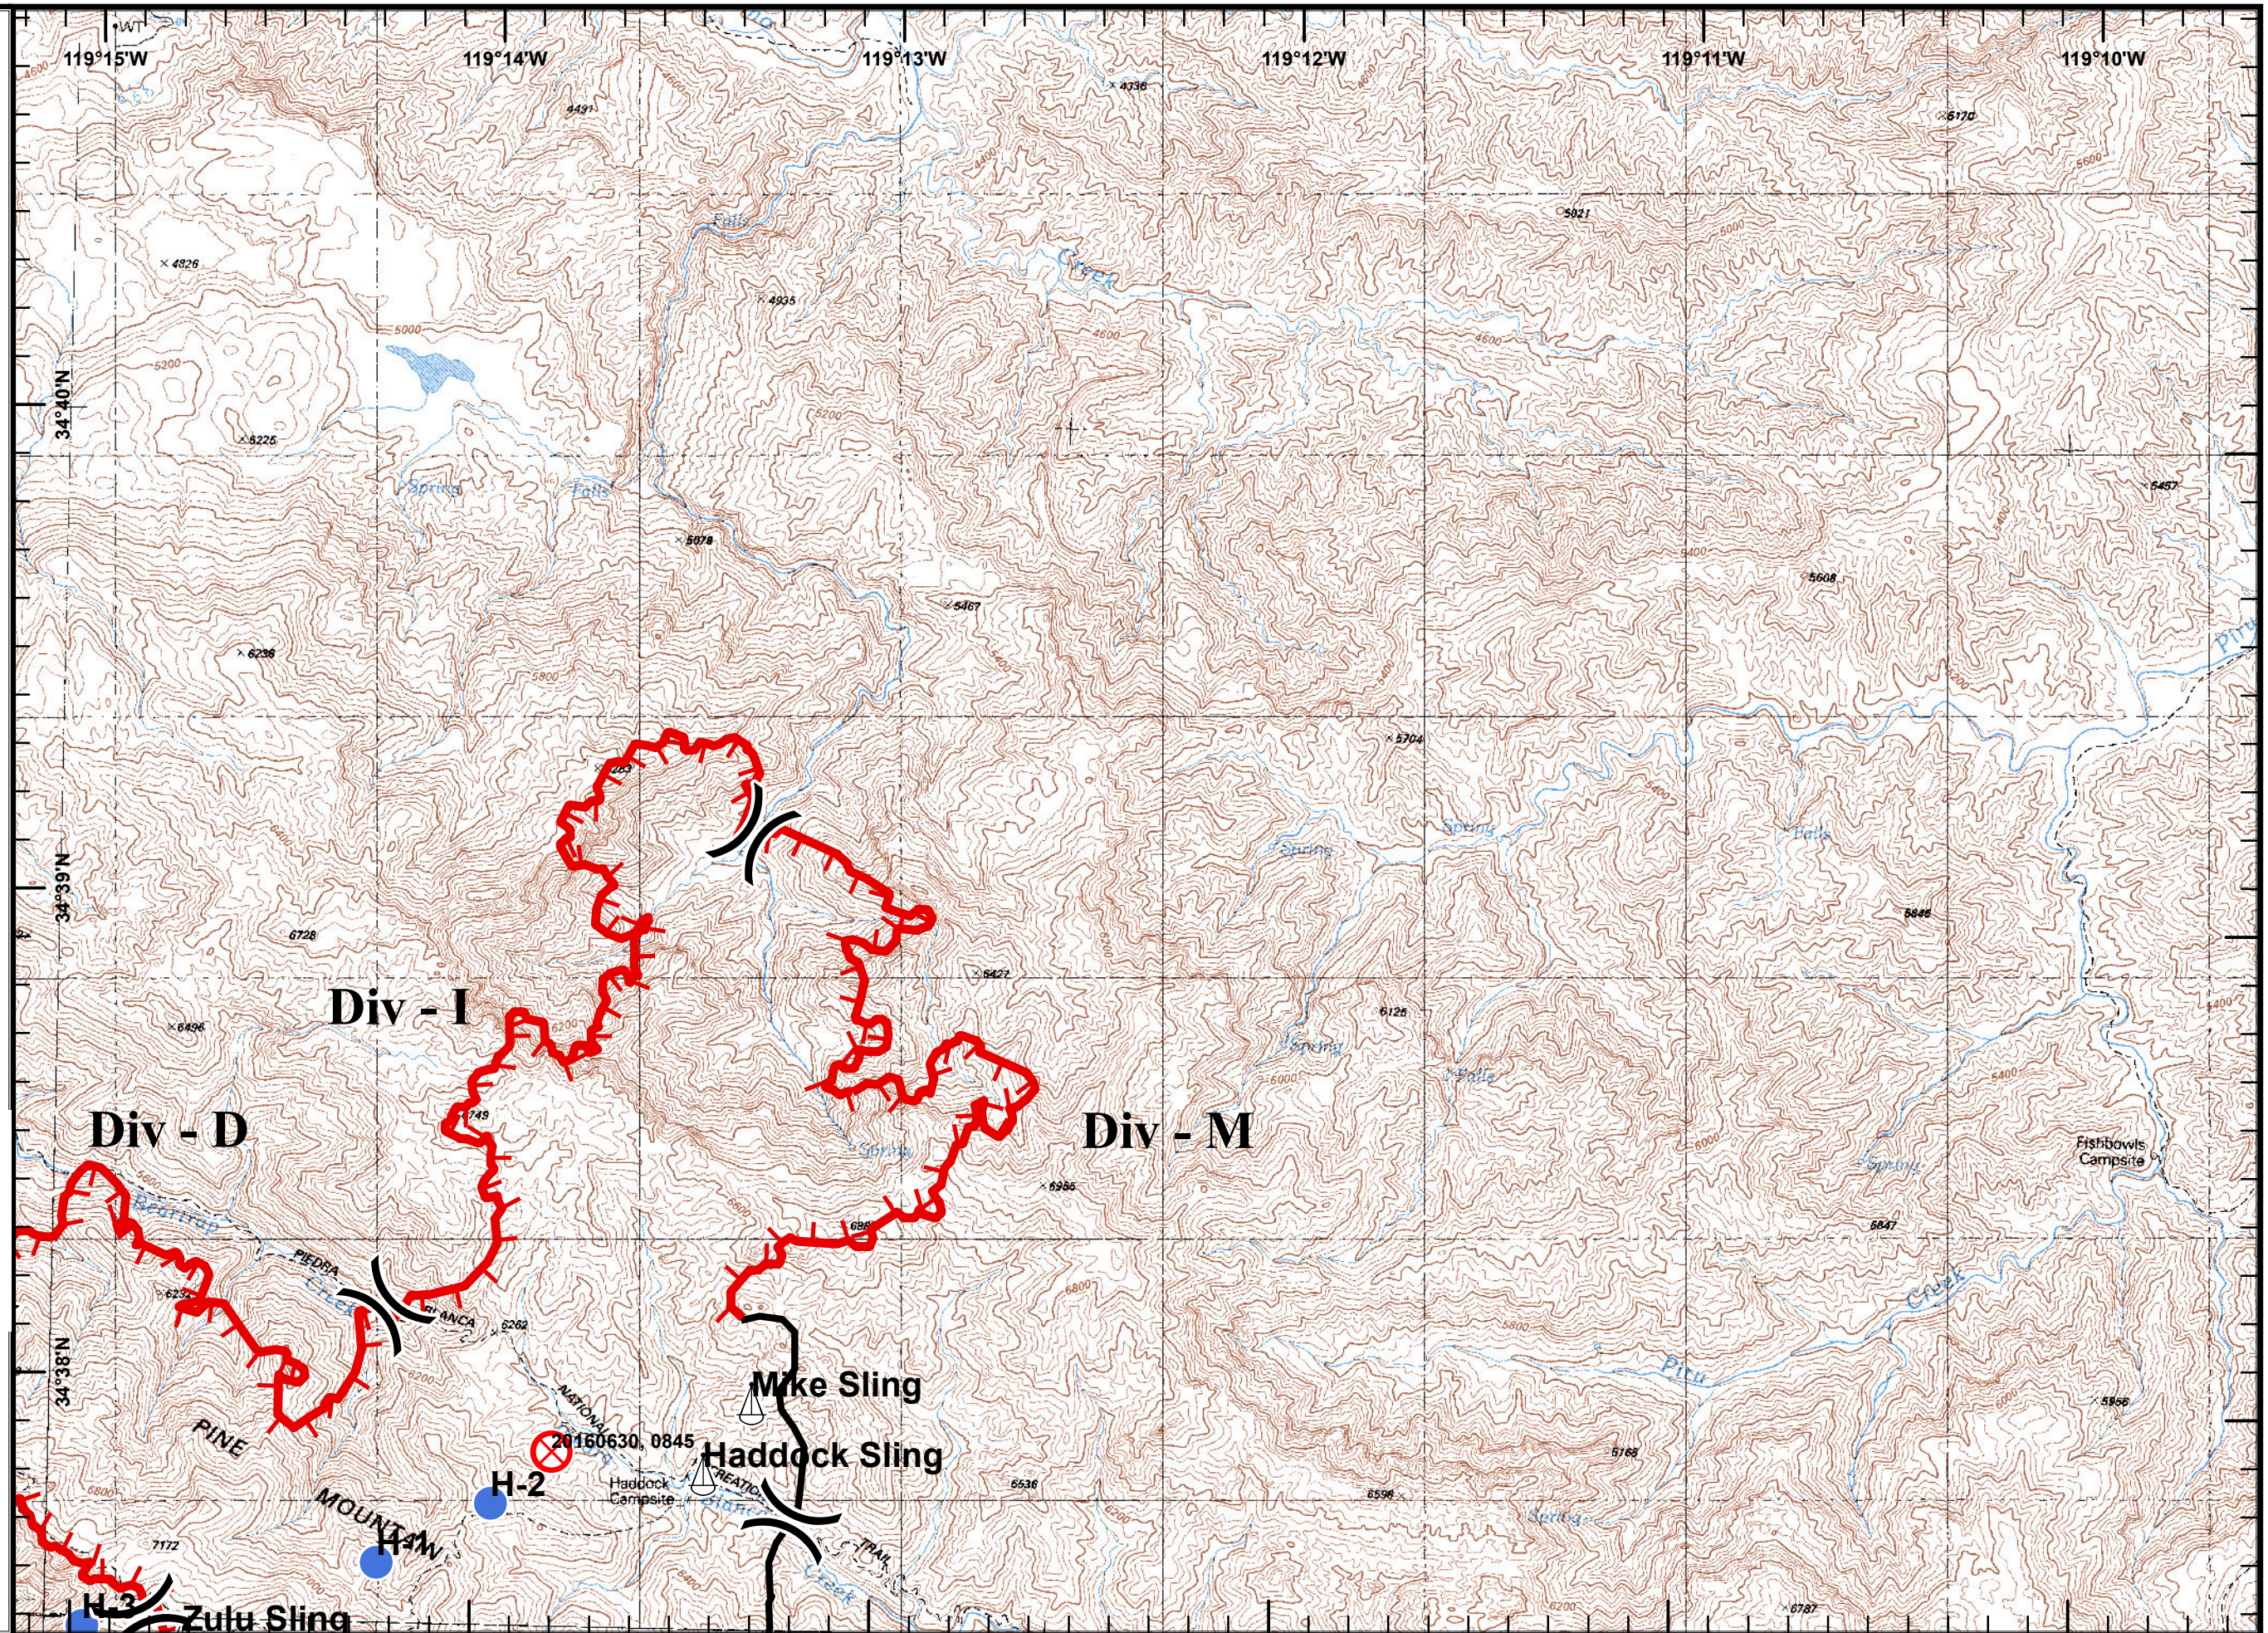

FirePoint

- Fire Origin
- Helispot
-

- Uncontrolled Fire Edge
- Completed Line
- Planned Fire Line

Incident Map

Tile Location

Inv
July 2, 2016
2100 Hours

Pine Fire
CA-LPF-001986
07/5/2016
NAD83
Map Page 8

Legend

BreakType

Division

FirePoint

Fire Origin

Helispot

Sling Site

Uncontrolled Fire Edge

Completed Line

Incident Map

Tile Location

Inv
July 2, 2016
2100 Hours

Pine Fire
CA-LPF-001986
07/5/2016
NAD83
Map Page 9

Legend

FirePoint

● Drop Point

H - H - Hand Line

Incident Map

Tile Location

Inv
July 2, 2016
2100 Hours

Pine Fire
CA-LPF-001986
07/5/2016
NAD83
Map Page 10

Legend

FirePoint

-  Camp
-  Hand Line
-  Planned Fire Line

Incident Map