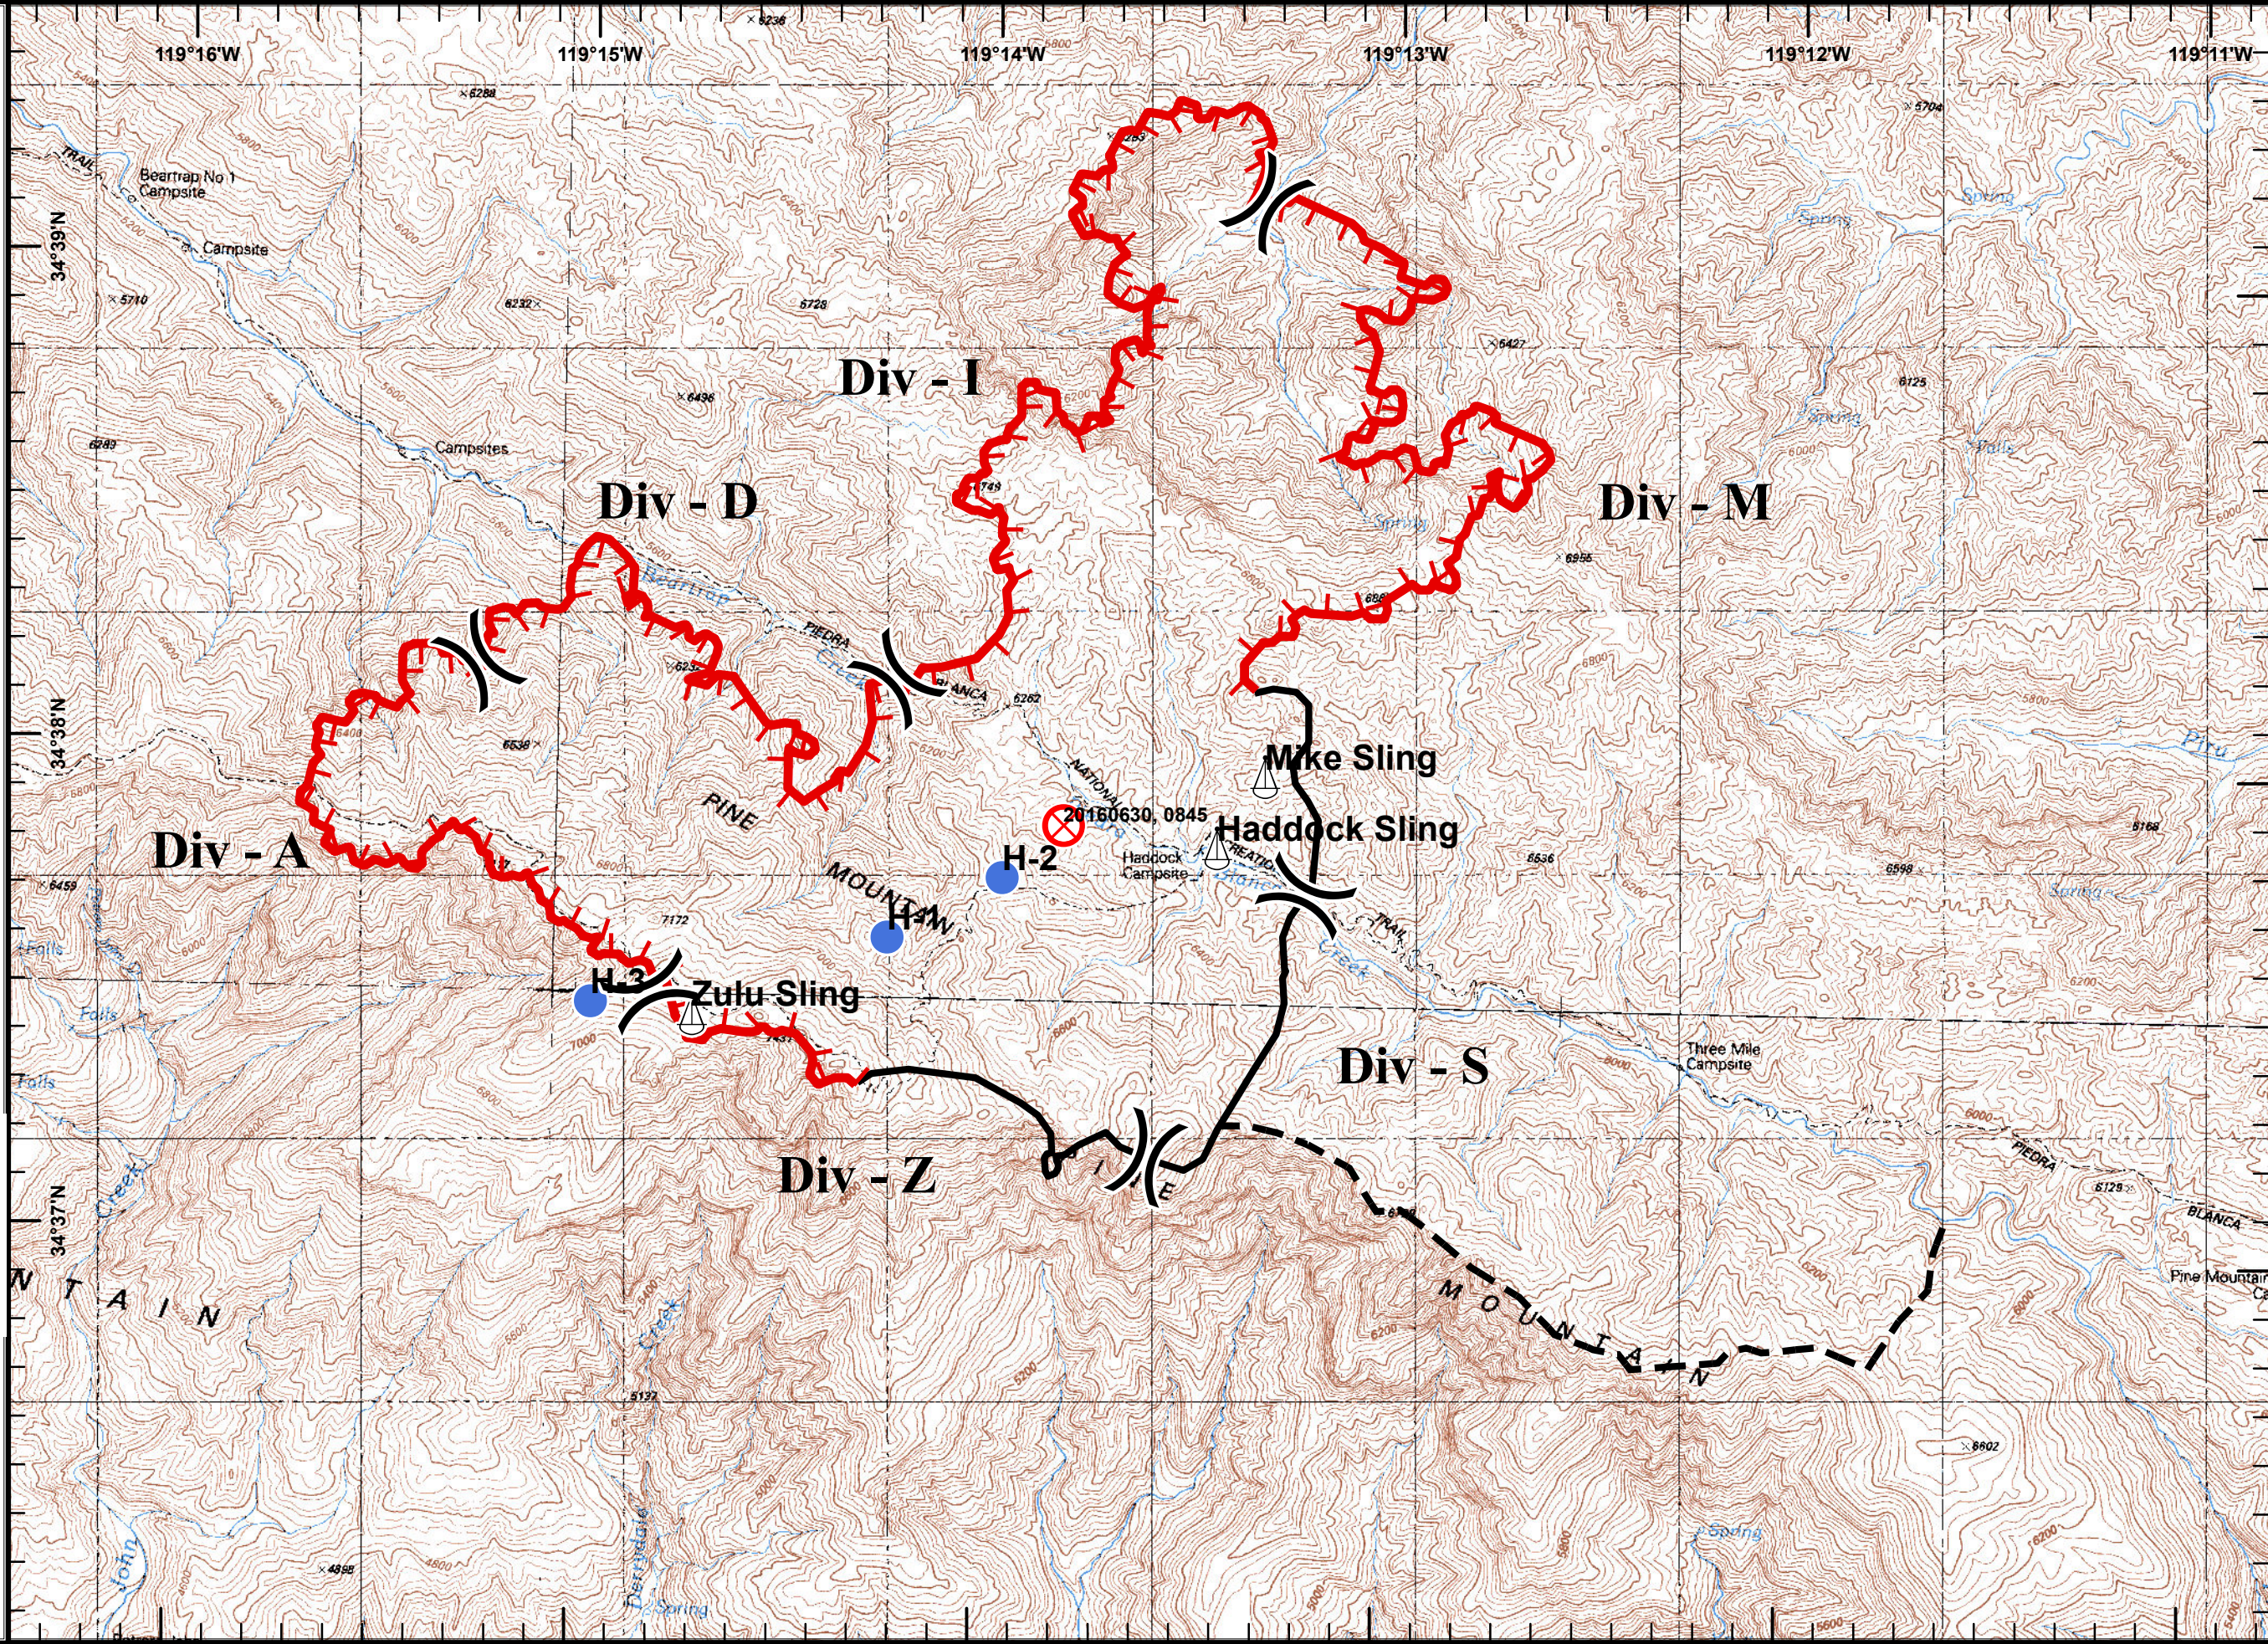

Completed Line

Incident Map

Tile Location

Inv
 July 2, 2016
 2100 Hours

Pine Fire
CA-LPF-001986
07/5/2016
NAD83
Map Page 7

Legend

BreakType

Division

FirePoint

- Fire Origin
- Helispot
-

- Uncontrolled Fire Edge
- Completed Line
- Planned Fire Line

Incident Map

Tile Location

Inv
July 2, 2016
2100 Hours

Pine Fire
CA-LPF-001986
07/5/2016
NAD83
Map Page 8

Legend

BreakType

Division

FirePoint

Fire Origin

Helispot

Sling Site

Uncontrolled Fire Edge

Completed Line

Incident Map

Tile Location

Inv
July 2, 2016
2100 Hours

Pine Fire
CA-LPF-001986
07/5/2016
NAD83
Map Page 9

Legend

FirePoint

● Drop Point

H - H - Hand Line