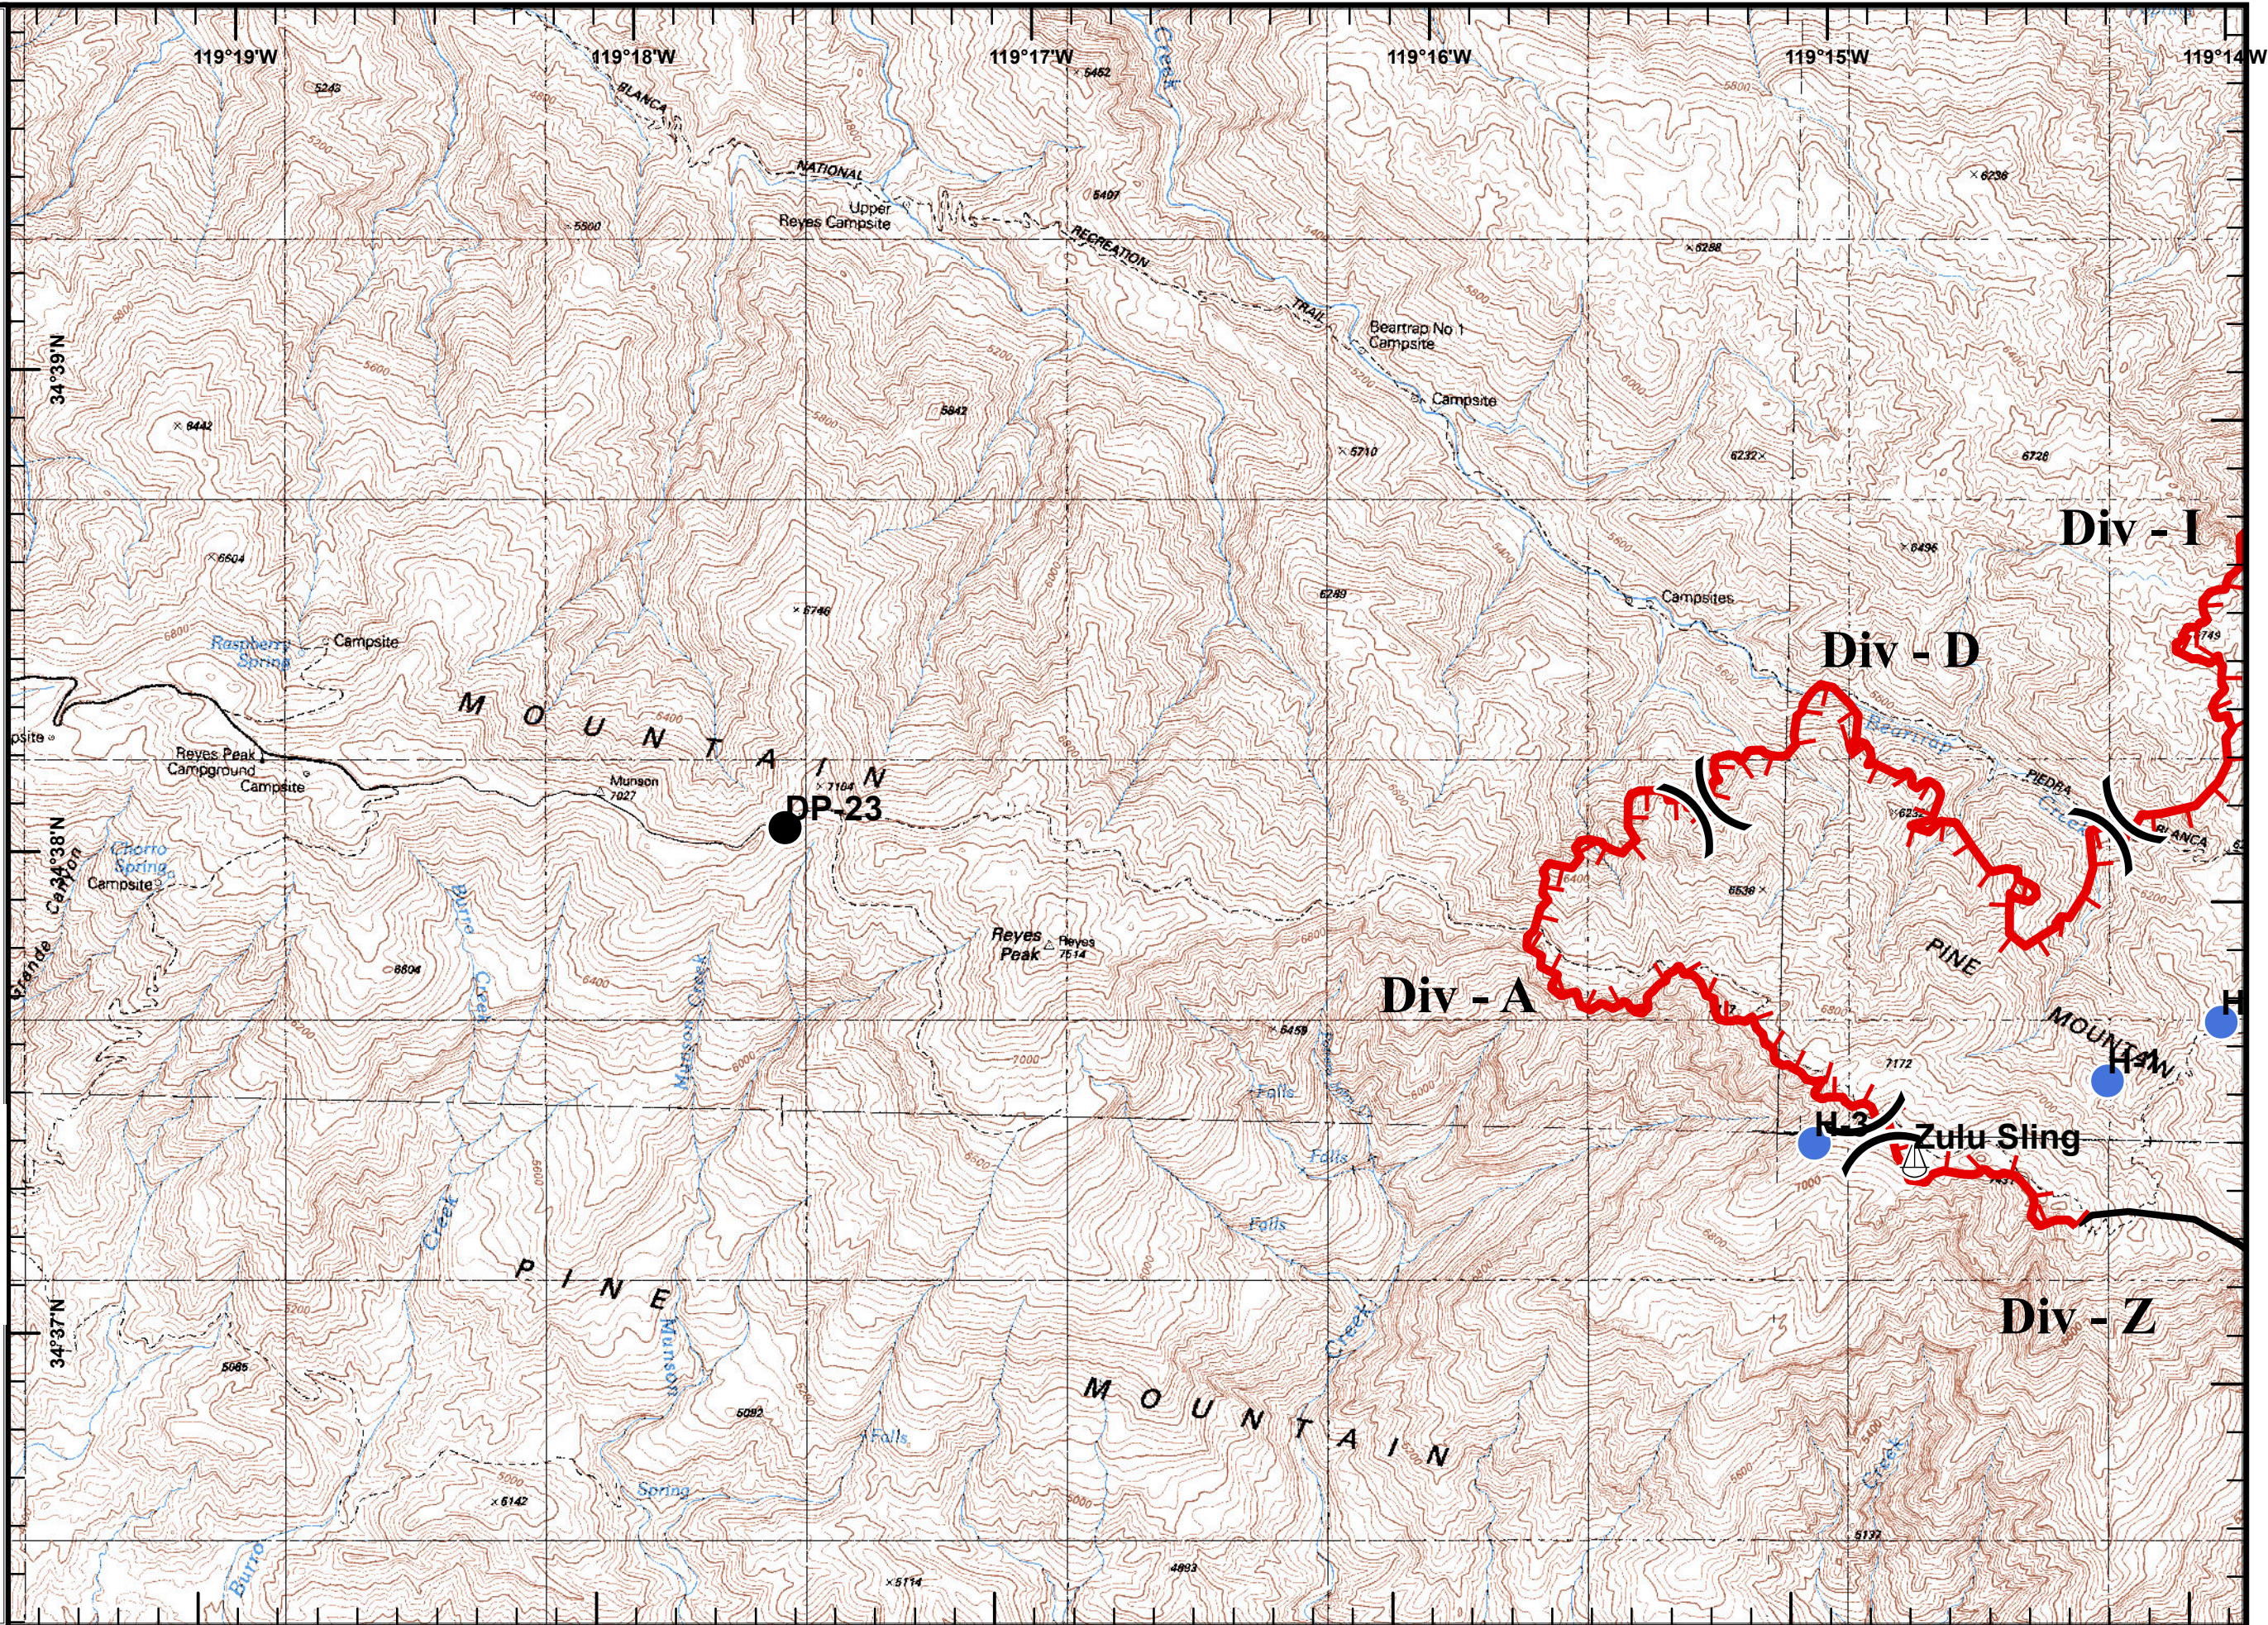

Completed Line

Incident Map

Tile Location

Inv
 July 2, 2016
 2100 Hours

Pine Fire
CA-LPF-001986
07/5/2016
NAD83
Map Page 7

Legend

BreakType

Division

FirePoint

- Fire Origin
- Helispot
-

- Uncontrolled Fire Edge
- Completed Line
- Planned Fire Line

Incident Map

Tile Location

Inv
July 2, 2016
2100 Hours

Pine Fire
CA-LPF-001986
07/5/2016
NAD83
Map Page 8

Legend

BreakType

Division

FirePoint

Fire Origin

Helispot

Sling Site

Uncontrolled Fire Edge

Completed Line

Incident Map

Tile Location

Inv
July 2, 2016
2100 Hours

Pine Fire
CA-LPF-001986
07/5/2016
NAD83
Map Page 9

Legend

FirePoint

● Drop Point

H - H - Hand Line