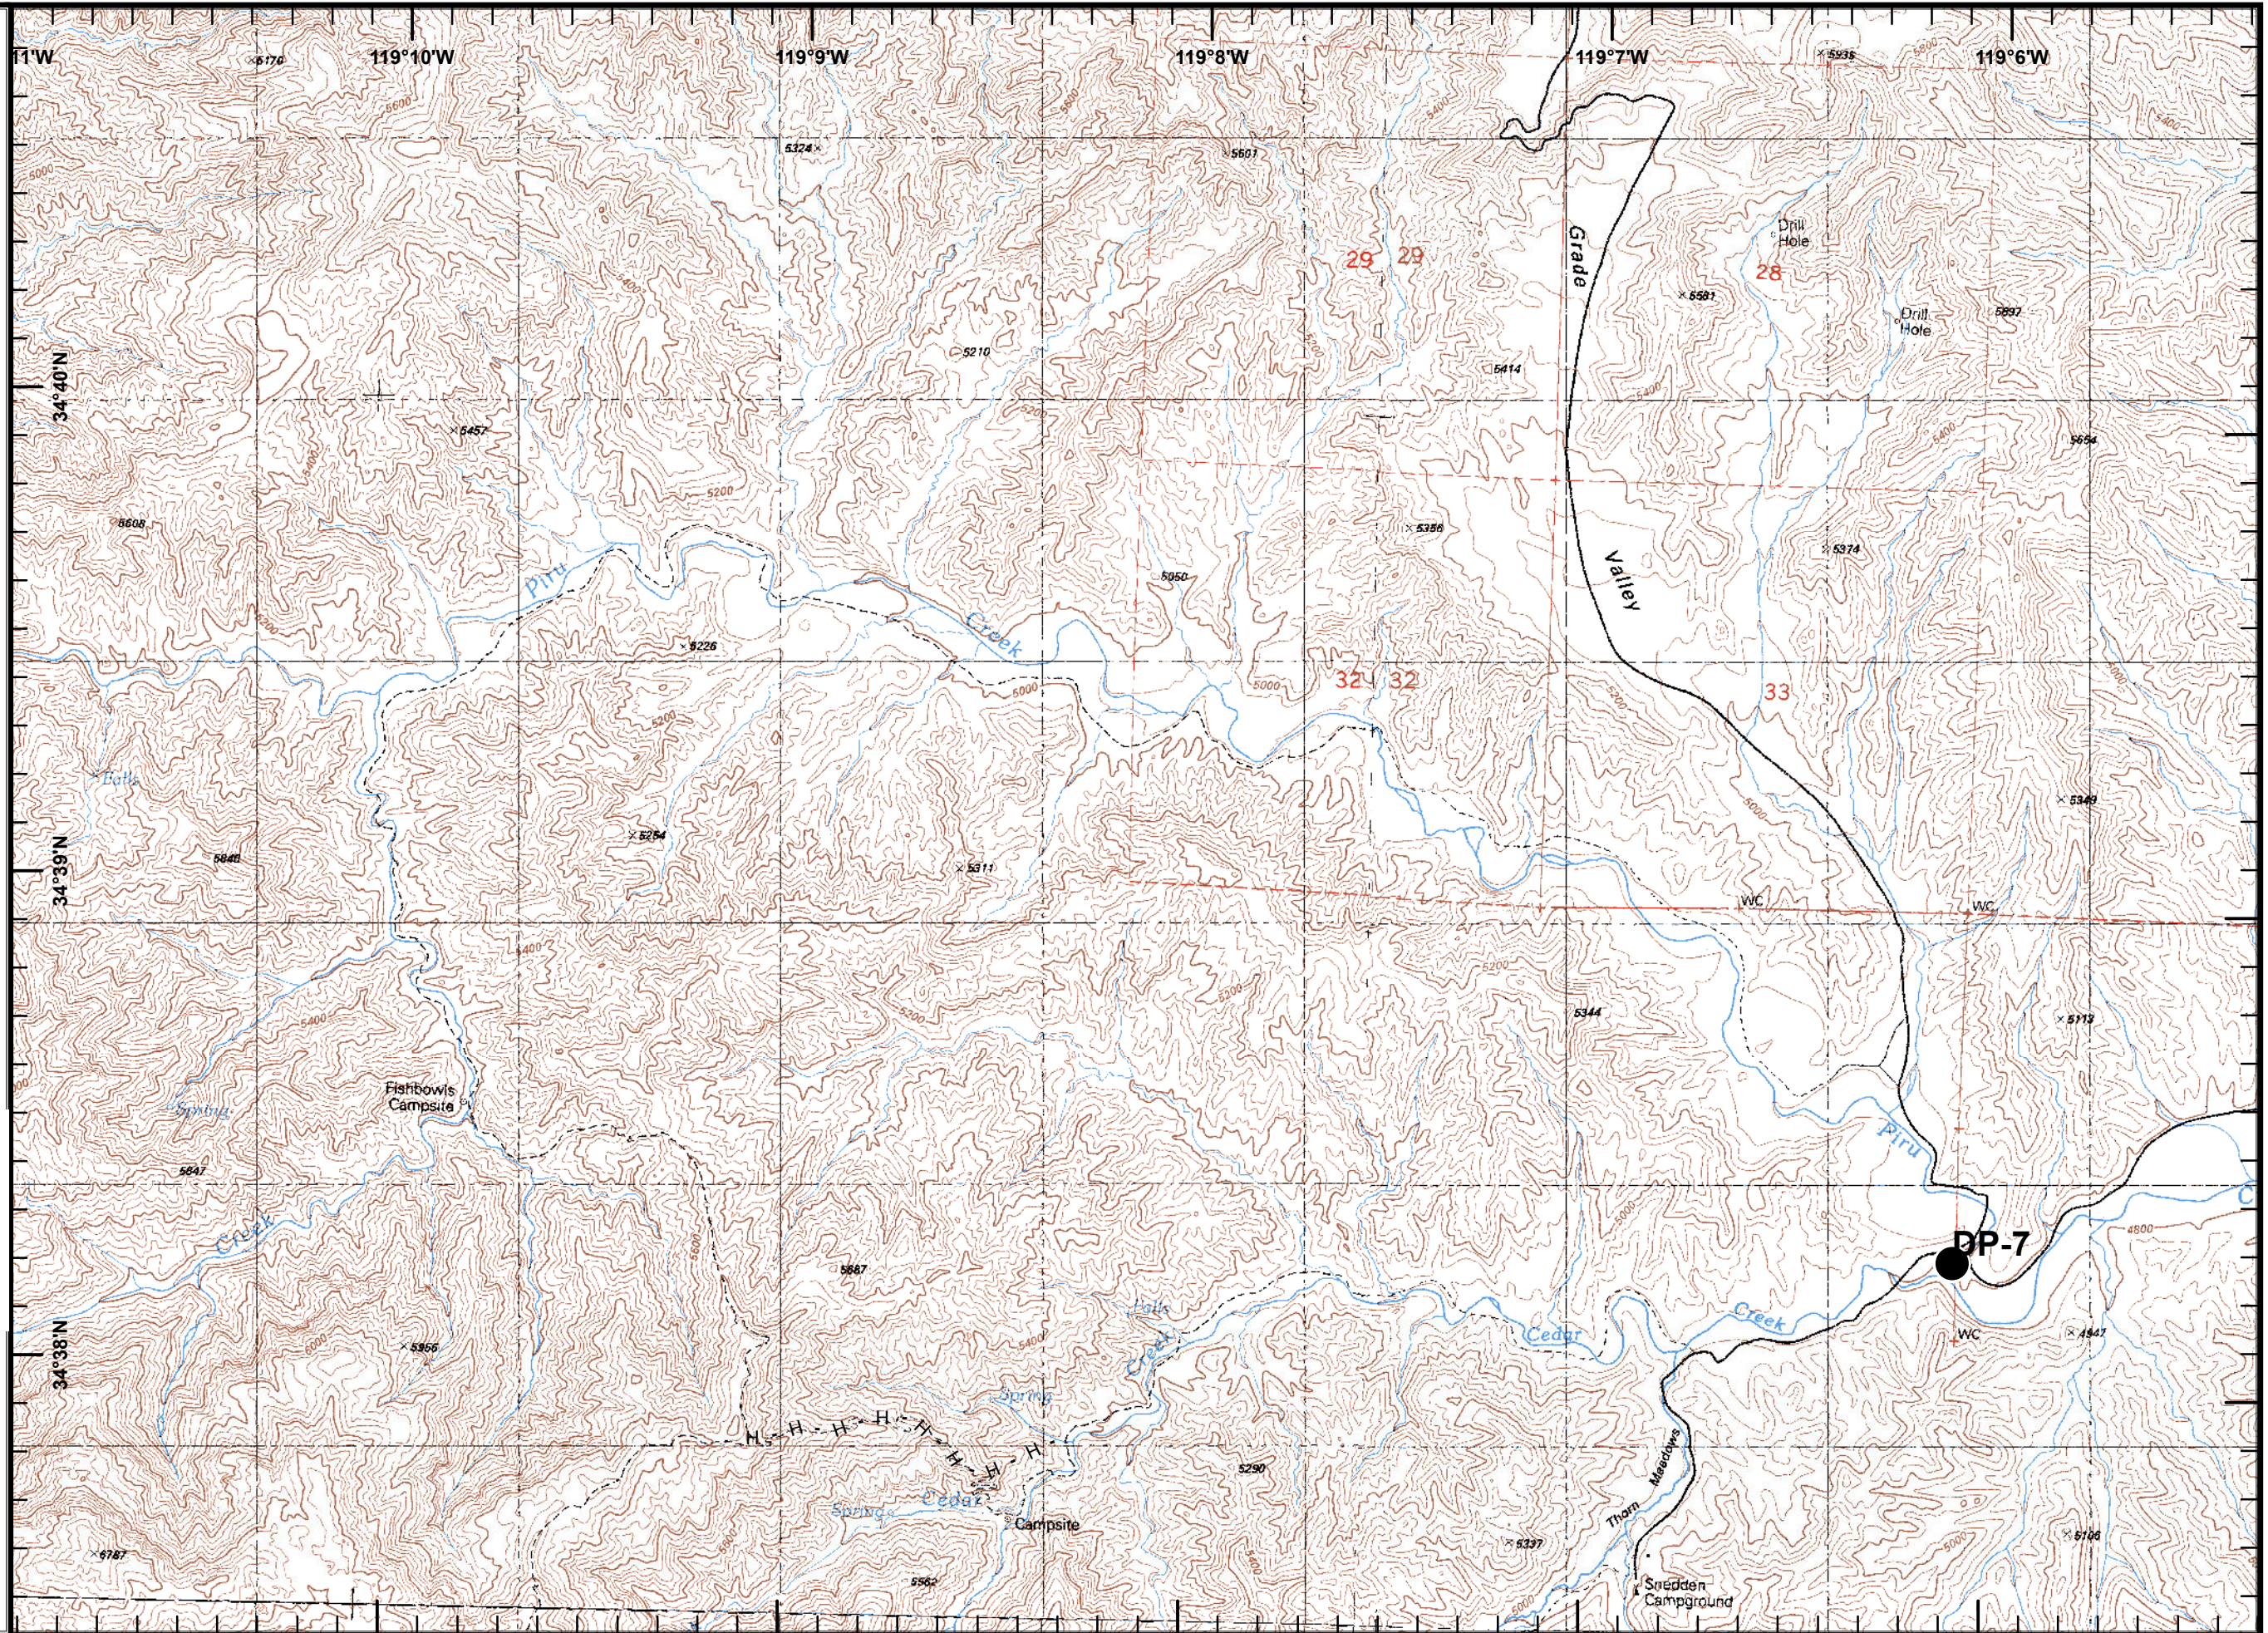

Tile Location

Inv
July 2, 2016
2100 Hours

Pine Fire
CA-LPF-001986
07/5/2016
NAD83
Map Page 5

Legend

FirePoint

● Drop Point

XXXXX Completed Dozer Line

Incident Map

FirePoint

- Fire Origin
- Helispot
-

- Uncontrolled Fire Edge
- Completed Line
- Planned Fire Line

Incident Map

Tile Location

Inv
July 2, 2016
2100 Hours

Pine Fire
CA-LPF-001986
07/5/2016
NAD83
Map Page 8

Legend

Incident Map

Tile Location

Inv
July 2, 2016
2100 Hours

Pine Fire
CA-LPF-001986
07/5/2016
NAD83
Map Page 9

Legend

FirePoint

● Drop Point

H - H - Hand Line

Incident Map

Tile Location

Inv
July 2, 2016
2100 Hours

Pine Fire
CA-LPF-001986
07/5/2016
NAD83
Map Page 10

Legend

FirePoint

-  Camp
-  Hand Line
-  Planned Fire Line

Incident Map