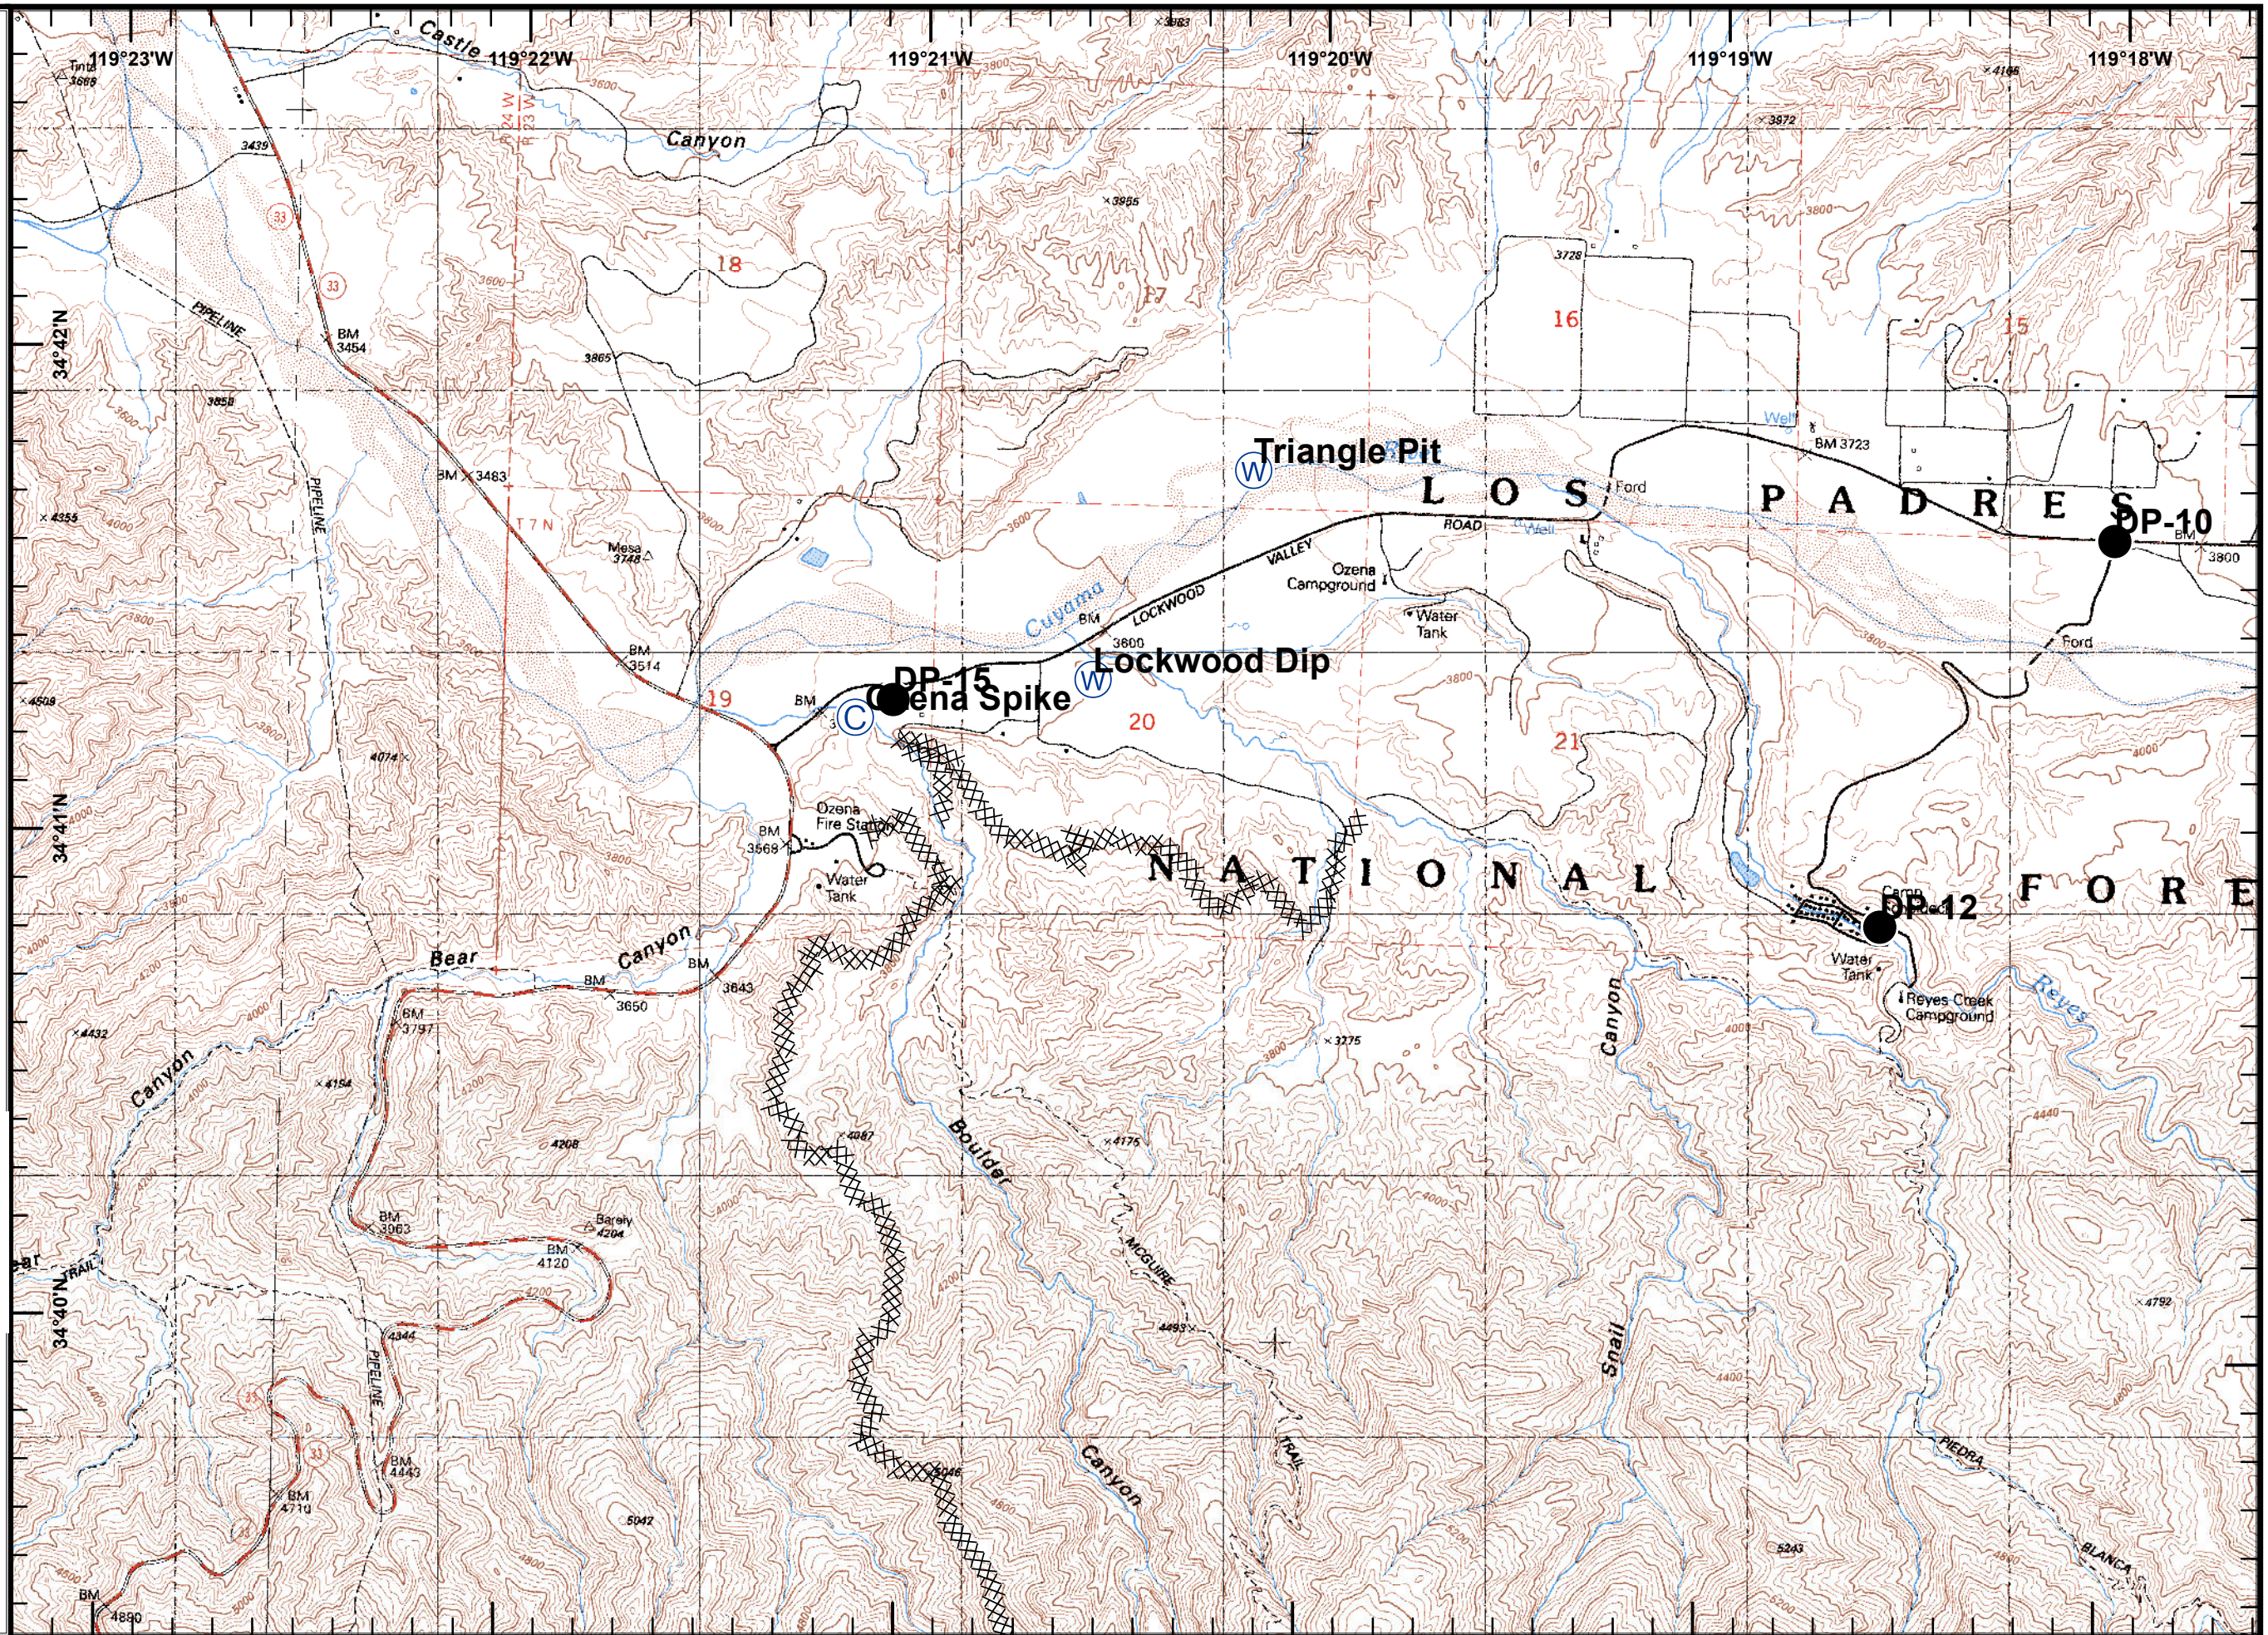

Pine Fire
CA-LPF-001986
07/5/2016
NAD83
Map Page 1

Legend

FirePoint

-  Camp
-  Drop Point
-  Water Source
-  Completed Dozer Line

Incident Map

Tile Location

Inv
 July 2, 2016
 2100 Hours

Pine Fire
CA-LPF-001986
07/5/2016
NAD83
Map Page 2

Legend

FirePoint

● Drop Point

Incident Map

Tile Location

Inv
July 2, 2016
2100 Hours

Pine Fire
CA-LPF-001986
07/5/2016
NAD83
Map Page 3

Legend

Incident Map

Tile Location

Inv
July 2, 2016
2100 Hours

Pine Fire
CA-LPF-001986
07/5/2016
NAD83
Map Page 4

Legend

FirePoint

● Drop Point

Incident Map

Tile Location

Inv
July 2, 2016
2100 Hours

Pine Fire
CA-LPF-001986
07/5/2016
NAD83
Map Page 5

Legend

FirePoint

● Drop Point

XXXXX Completed Dozer Line

Incident Map