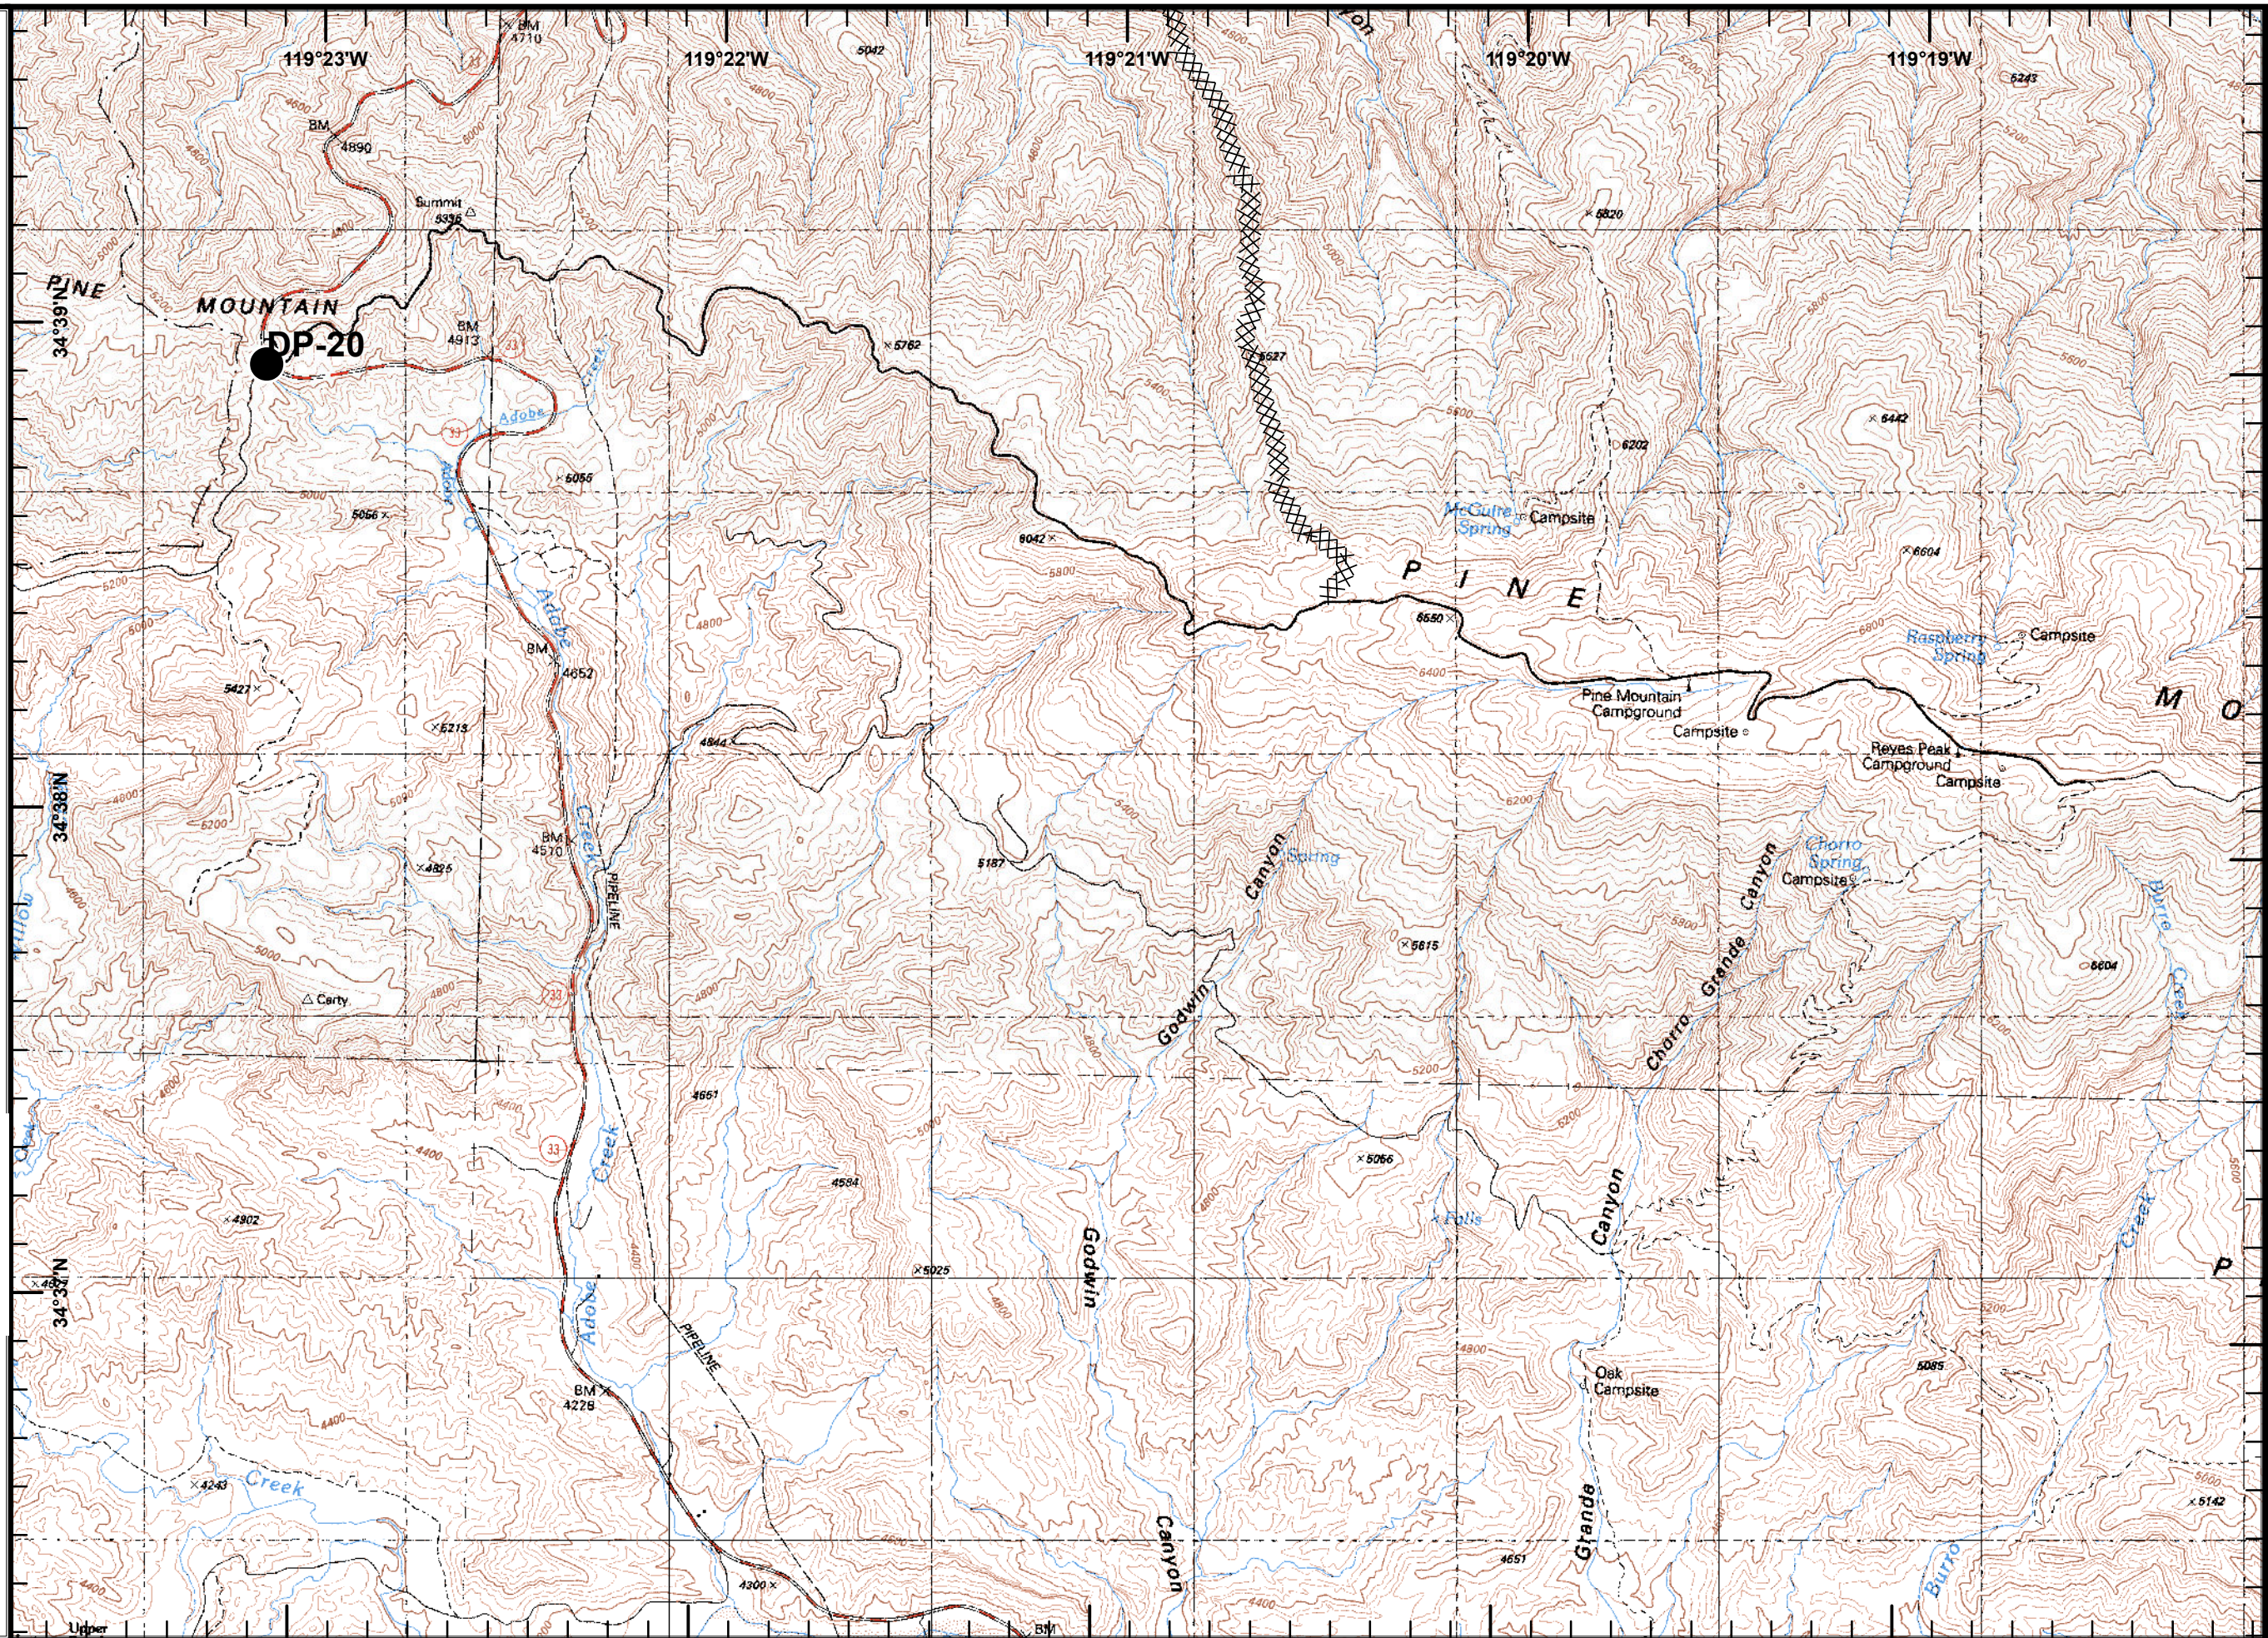

Legend

FirePoint

● Drop Point

Incident Map

Tile Location

Inv
July 2, 2016
2100 Hours

Pine Fire
CA-LPF-001986
07/5/2016
NAD83
Map Page 3

Legend

Incident Map

Tile Location

Inv
July 2, 2016
2100 Hours

Pine Fire
CA-LPF-001986
07/5/2016
NAD83
Map Page 4

Legend

FirePoint

● Drop Point

Incident Map

Tile Location

Inv
July 2, 2016
2100 Hours

Pine Fire
CA-LPF-001986
07/5/2016
NAD83
Map Page 5

Legend

FirePoint

● Drop Point

XXXXX Completed Dozer Line

Incident Map

Tile Location

Inv
July 2, 2016
2100 Hours

Pine Fire
CA-LPF-001986
07/5/2016
NAD83
Map Page 6

Legend

BreakType

FirePoint

- Drop Point
- Helispot
- Sling Site

Uncontrolled Fire Edge