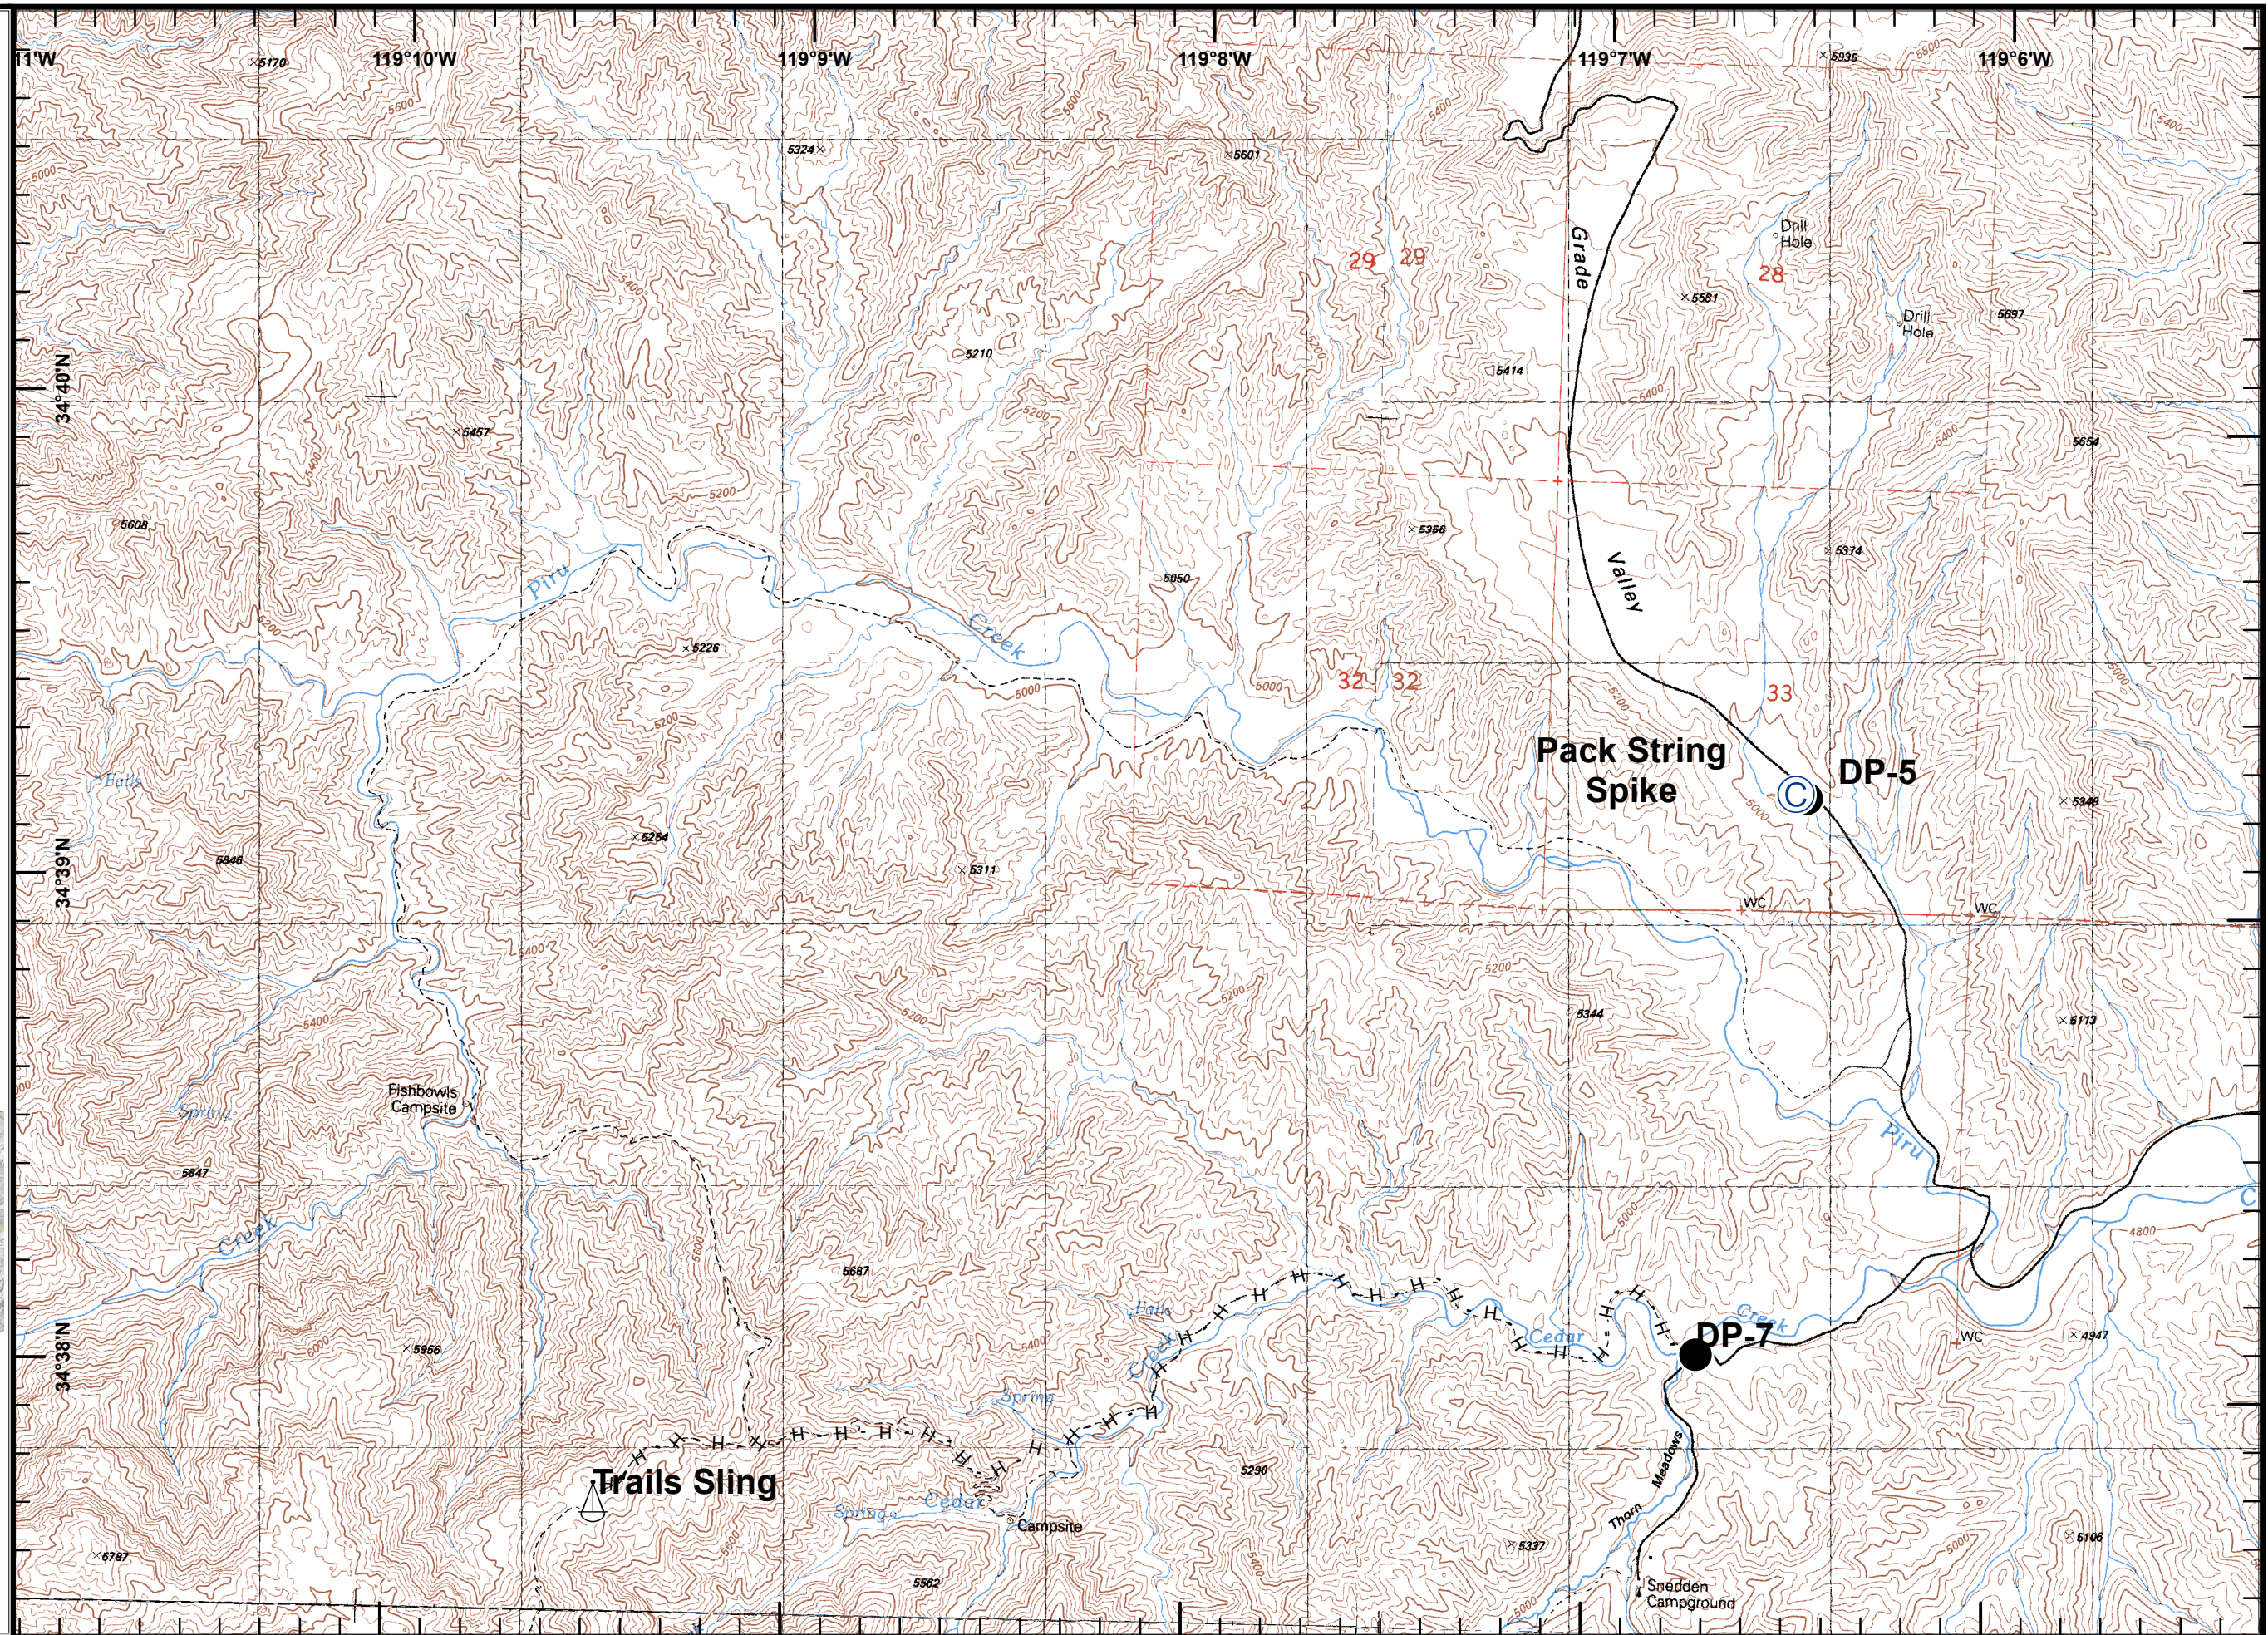

Legend

BreakType

FirePoint

H - H Hand Line

Incident Map

Tile Location

Inv
 July 10, 2016
 1830 Hours

Pine Fire
CA-LPF-001986
07/11/2016
NAD83
Map Page 9

Legend

FirePoint

Camp

Drop Point

Sling Site

H - H Hand Line

Incident Map

Tile Location

Miles

Inv
July 10, 2016
1830 Hours

Pine Fire
CA-LPF-001986
07/11/2016
NAD83
Map Page 10

Legend

FirePoint

Camp

Sling Site

H - H Hand Line

Incident Map

Tile Location

Miles

Inv
July 10, 2016
1830 Hours