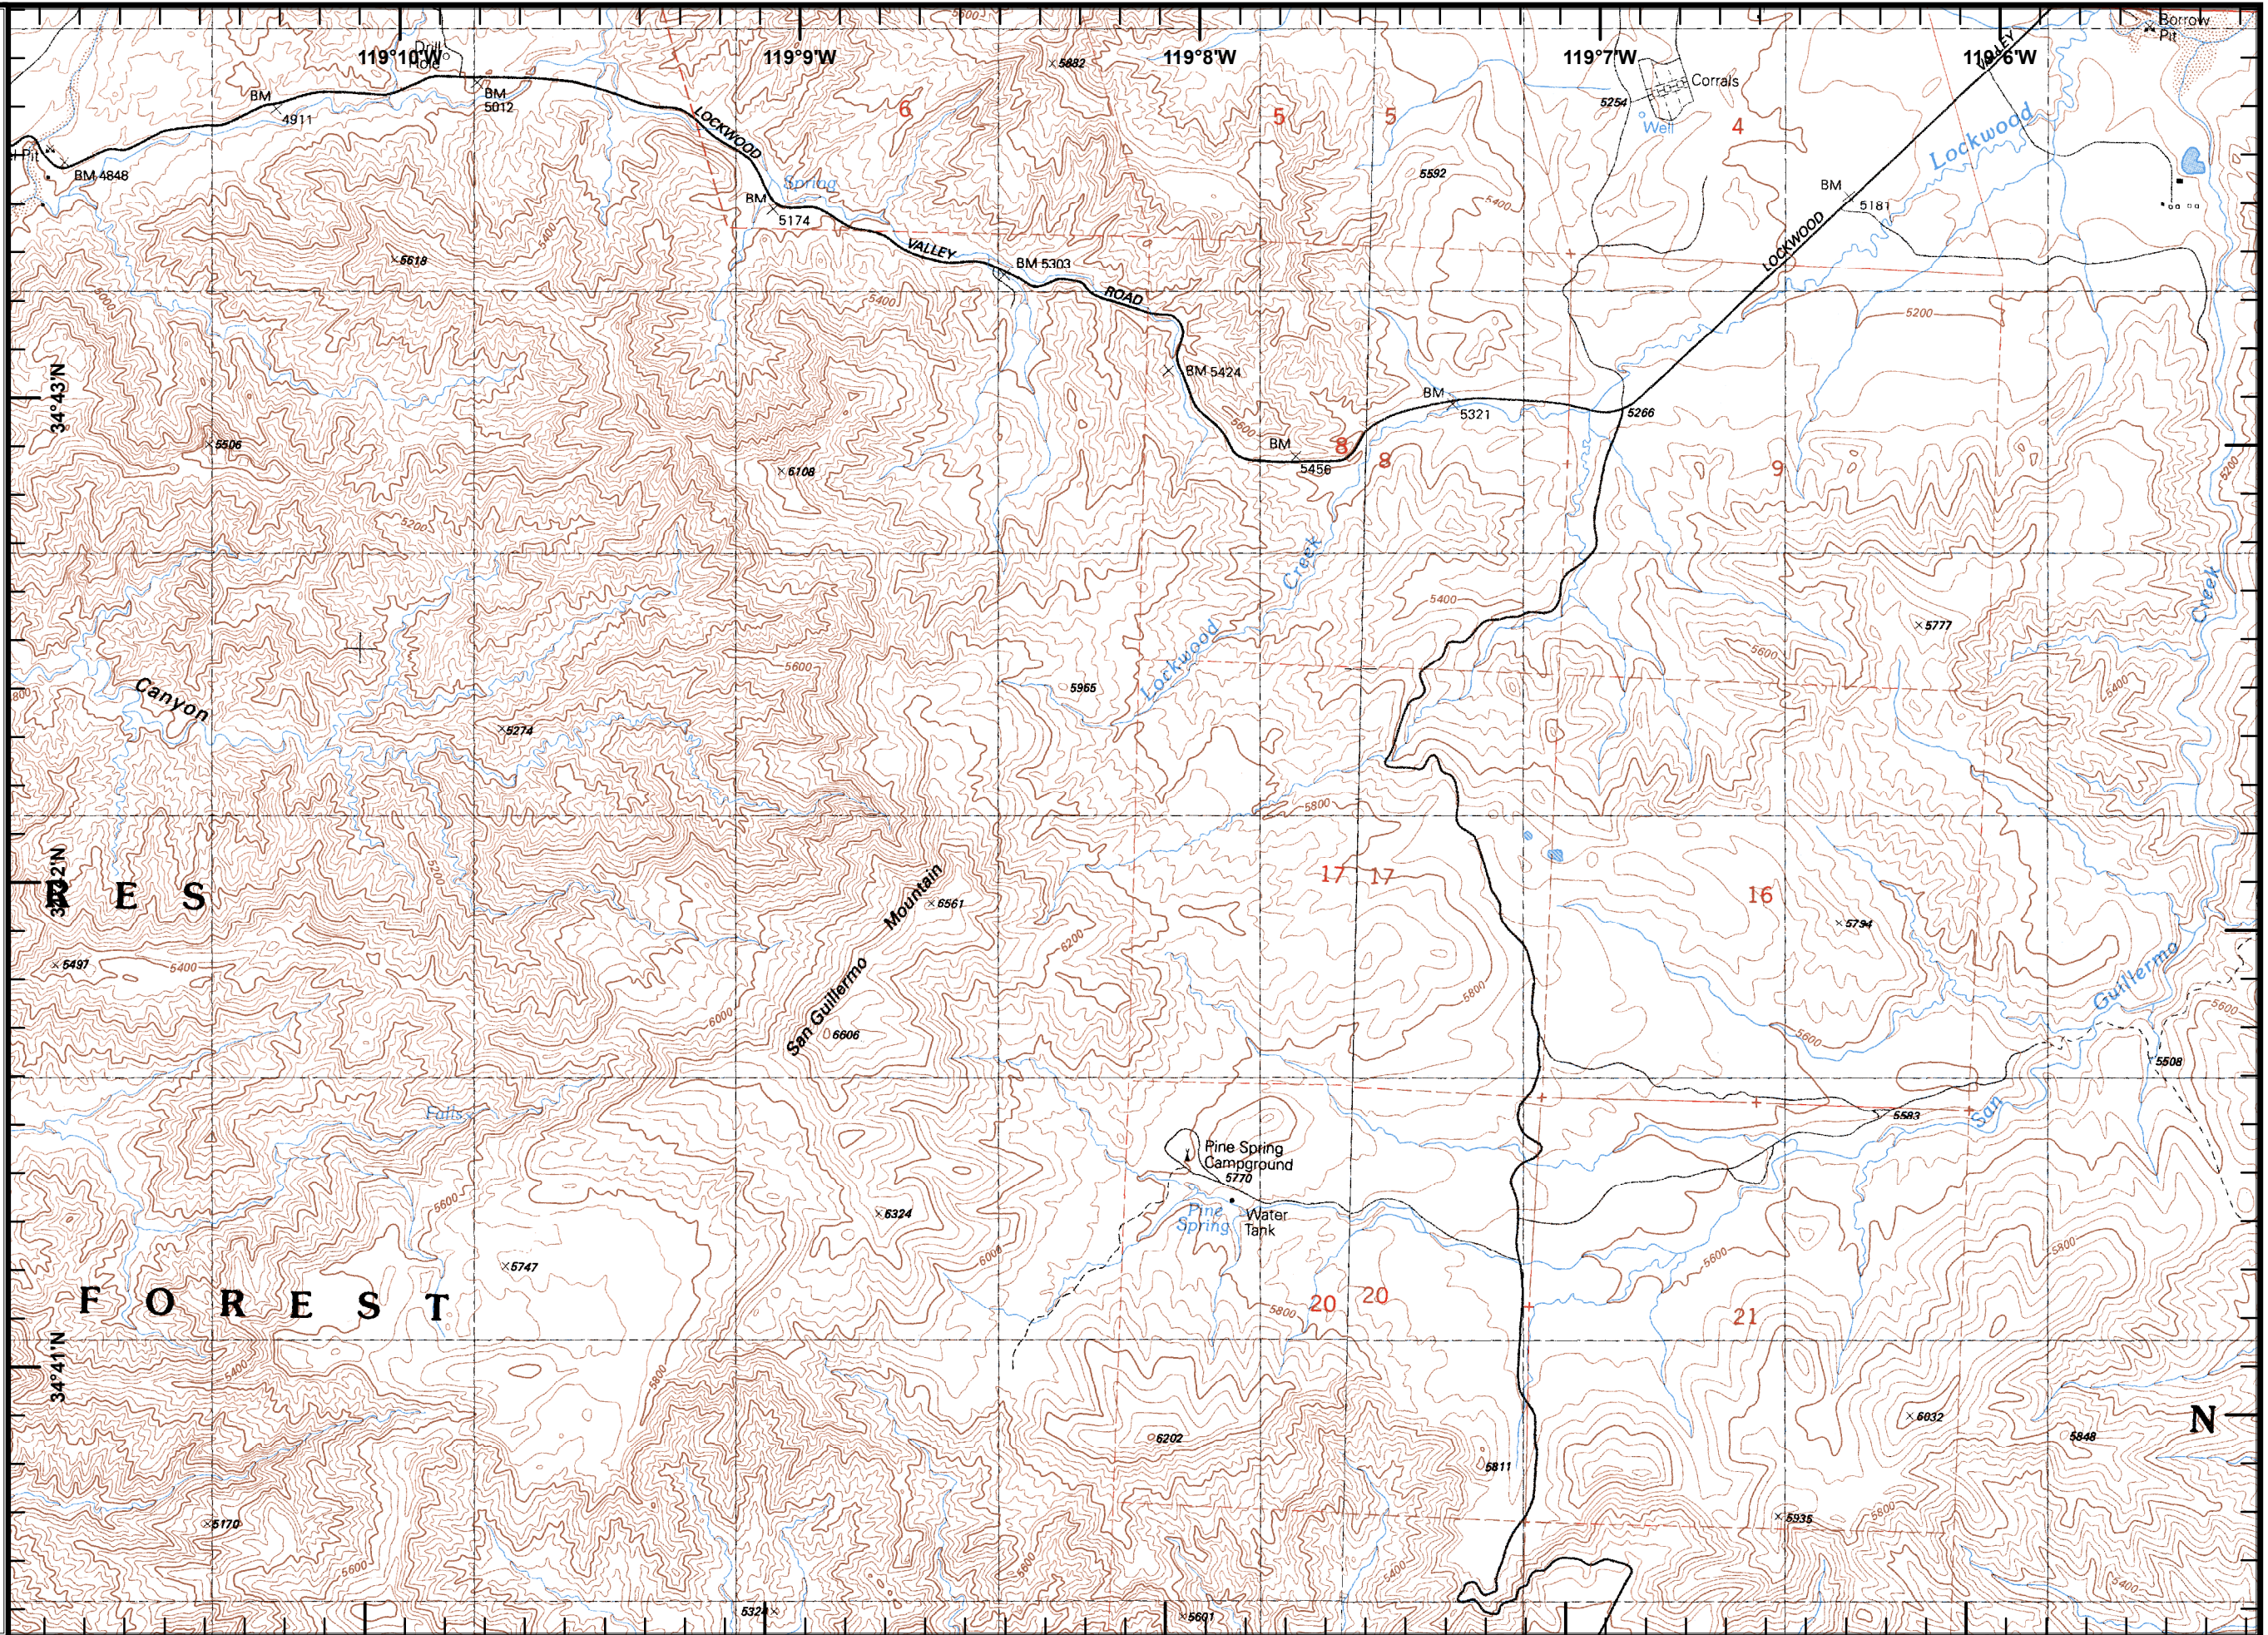

Inv
July 10, 2016
1830 Hours

Pine Fire
CA-LPF-001986
07/11/2016
NAD83
Map Page 4

Legend

Incident Map

Tile Location

Inv
July 10, 2016
1830 Hours

**Pine Fire
CA-LPF-001986
07/11/2016
NAD83
Map Page 5**

Legend

FirePoint

 Drop Point

 Mobile Weather Unit

 Completed Dozer Line

H - H Hand Line

Incident Map

Tile Location

Inv
July 10, 2016
1830 Hours

Legend

FirePoint

Camp

Drop Point

Sling Site

H - H Hand Line

Incident Map

Tile Location

Incident Map

Tile Location

Miles

Inv
July 10, 2016
1830 Hours