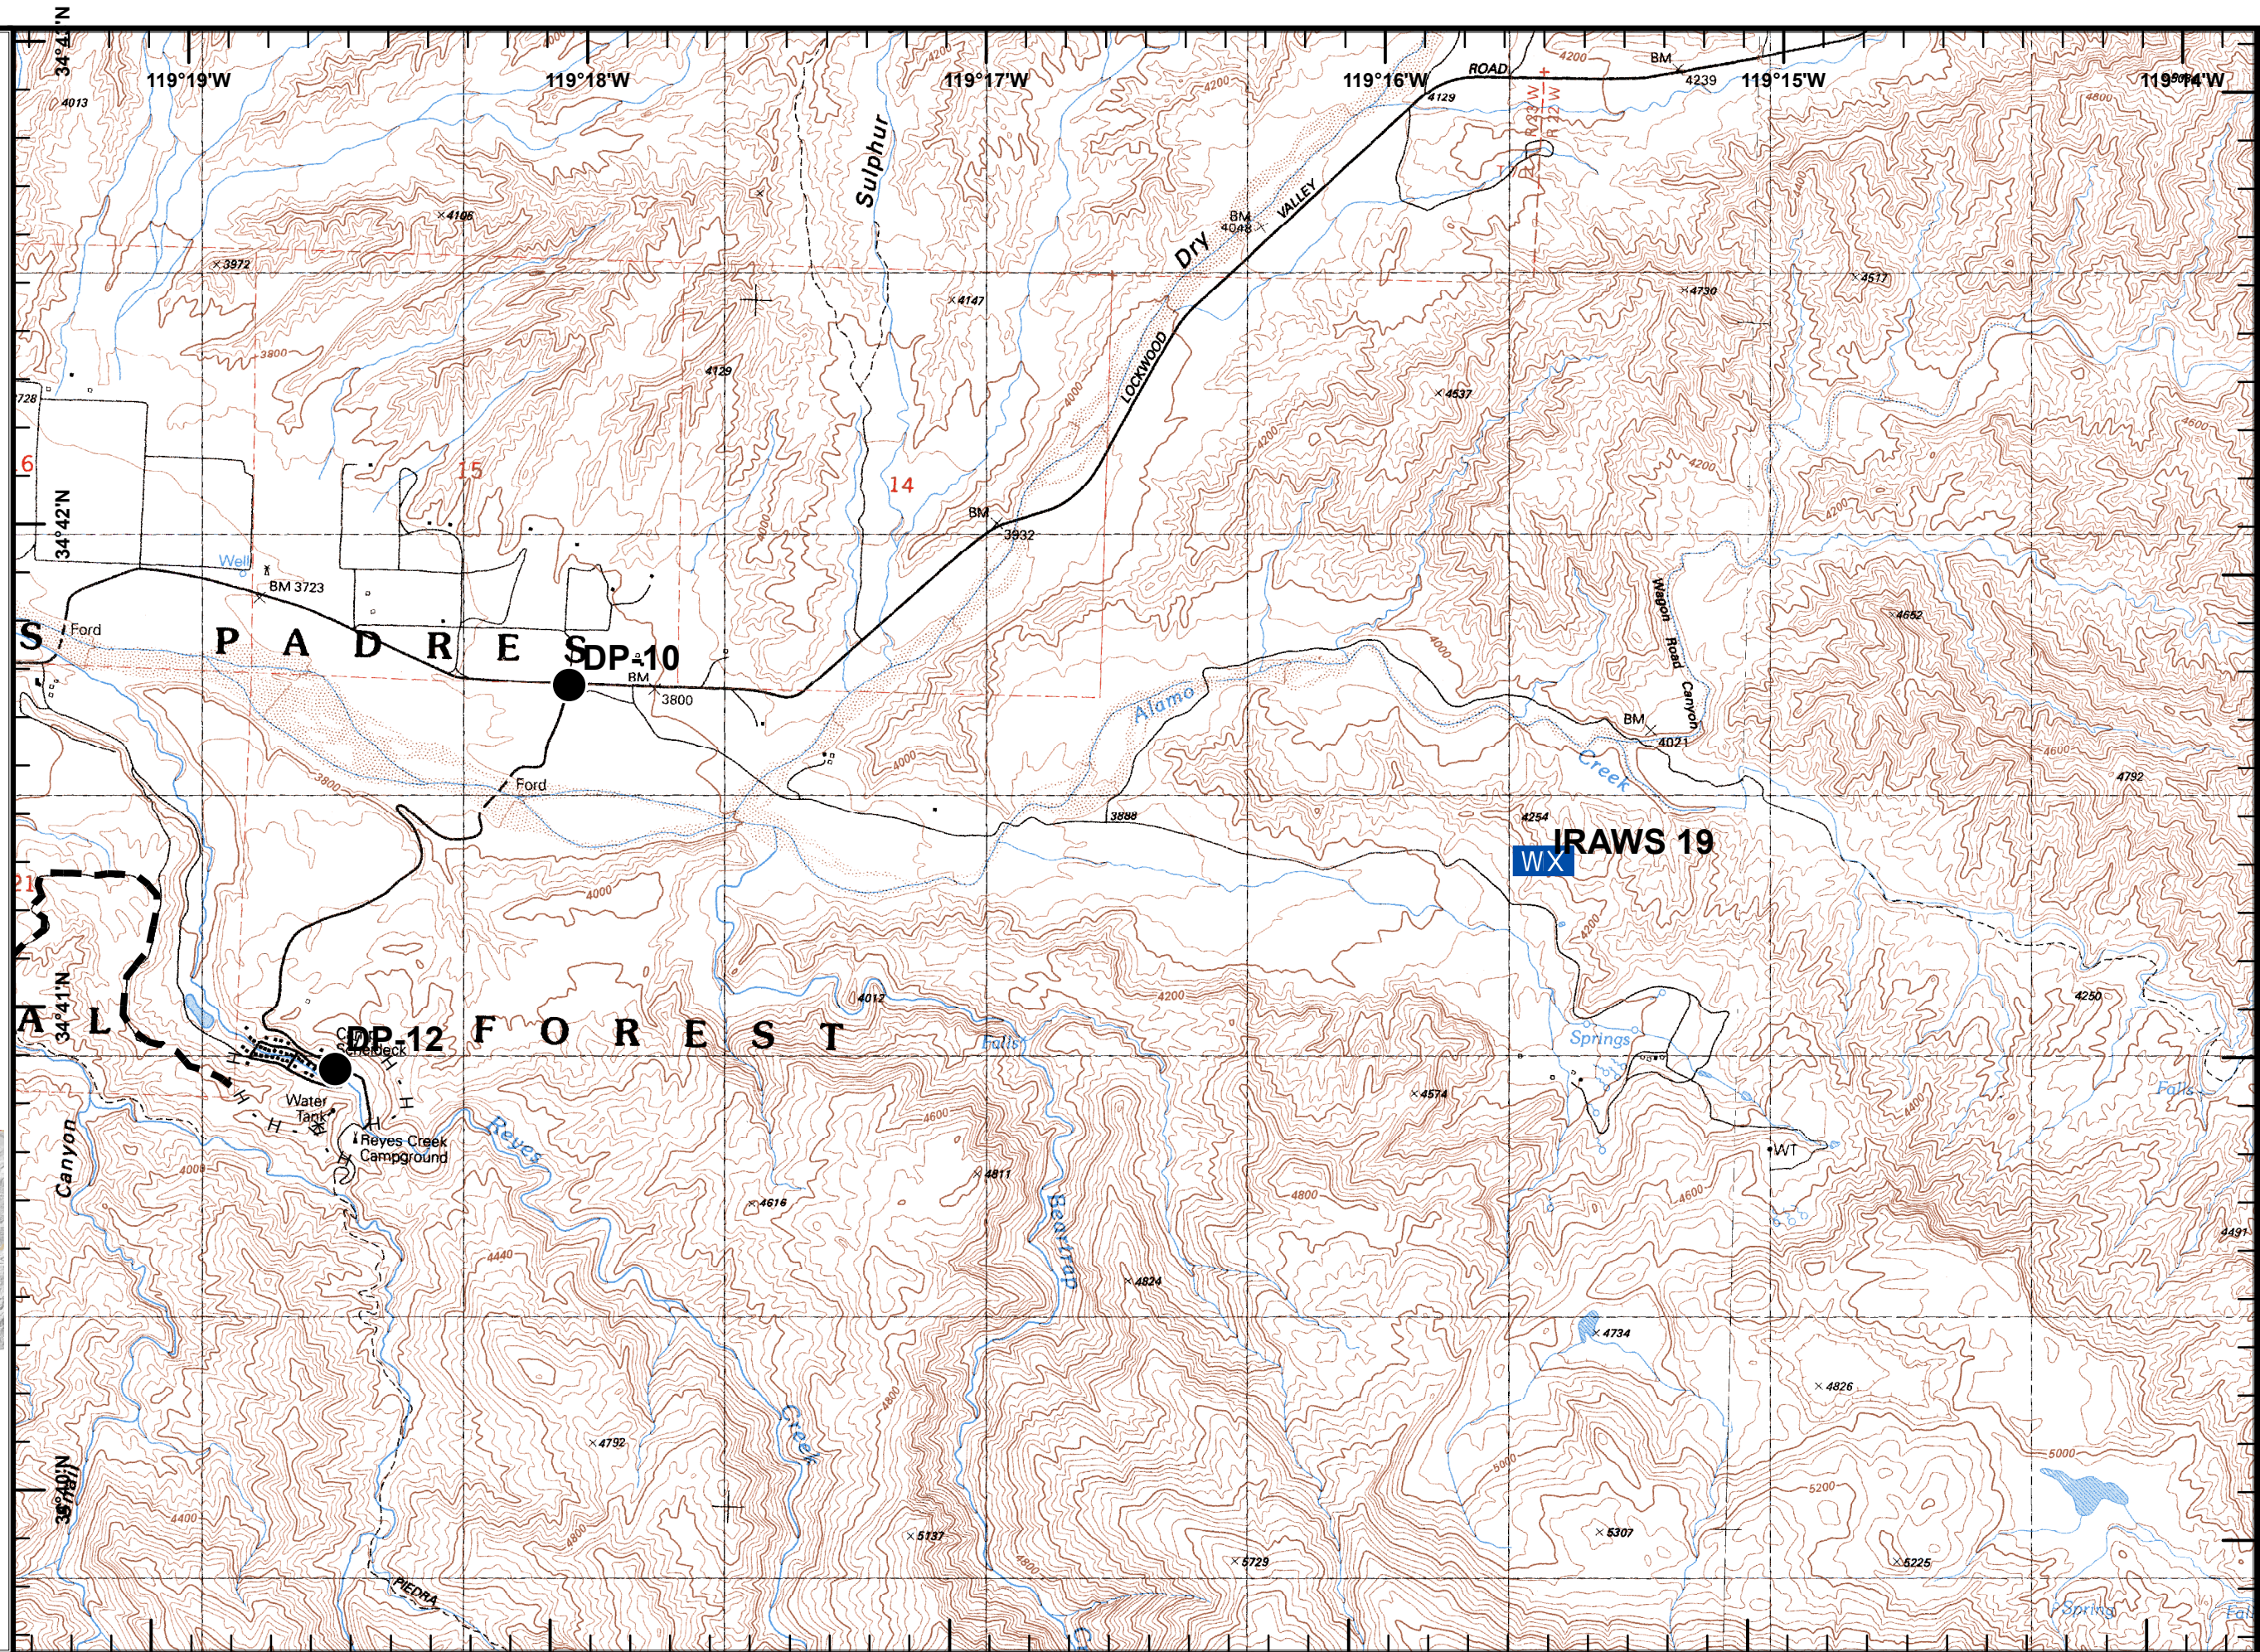

▬ Planned Fire Line

Incident Map

Tile Location

Inv
July 10, 2016
1830 Hours

Pine Fire
CA-LPF-001986
07/11/2016
NAD83
Map Page 3

Legend

Incident Map

Tile Location

FirePoint

 Drop Point

 Mobile Weather Unit

 Completed Dozer Line

H - H Hand Line

Incident Map

Tile Location

Inv
July 10, 2016
1830 Hours

Legend

FirePoint

Camp

Drop Point

Sling Site

H - H Hand Line

Incident Map

Tile Location

Incident Map

Tile Location

Miles

Inv
July 10, 2016
1830 Hours