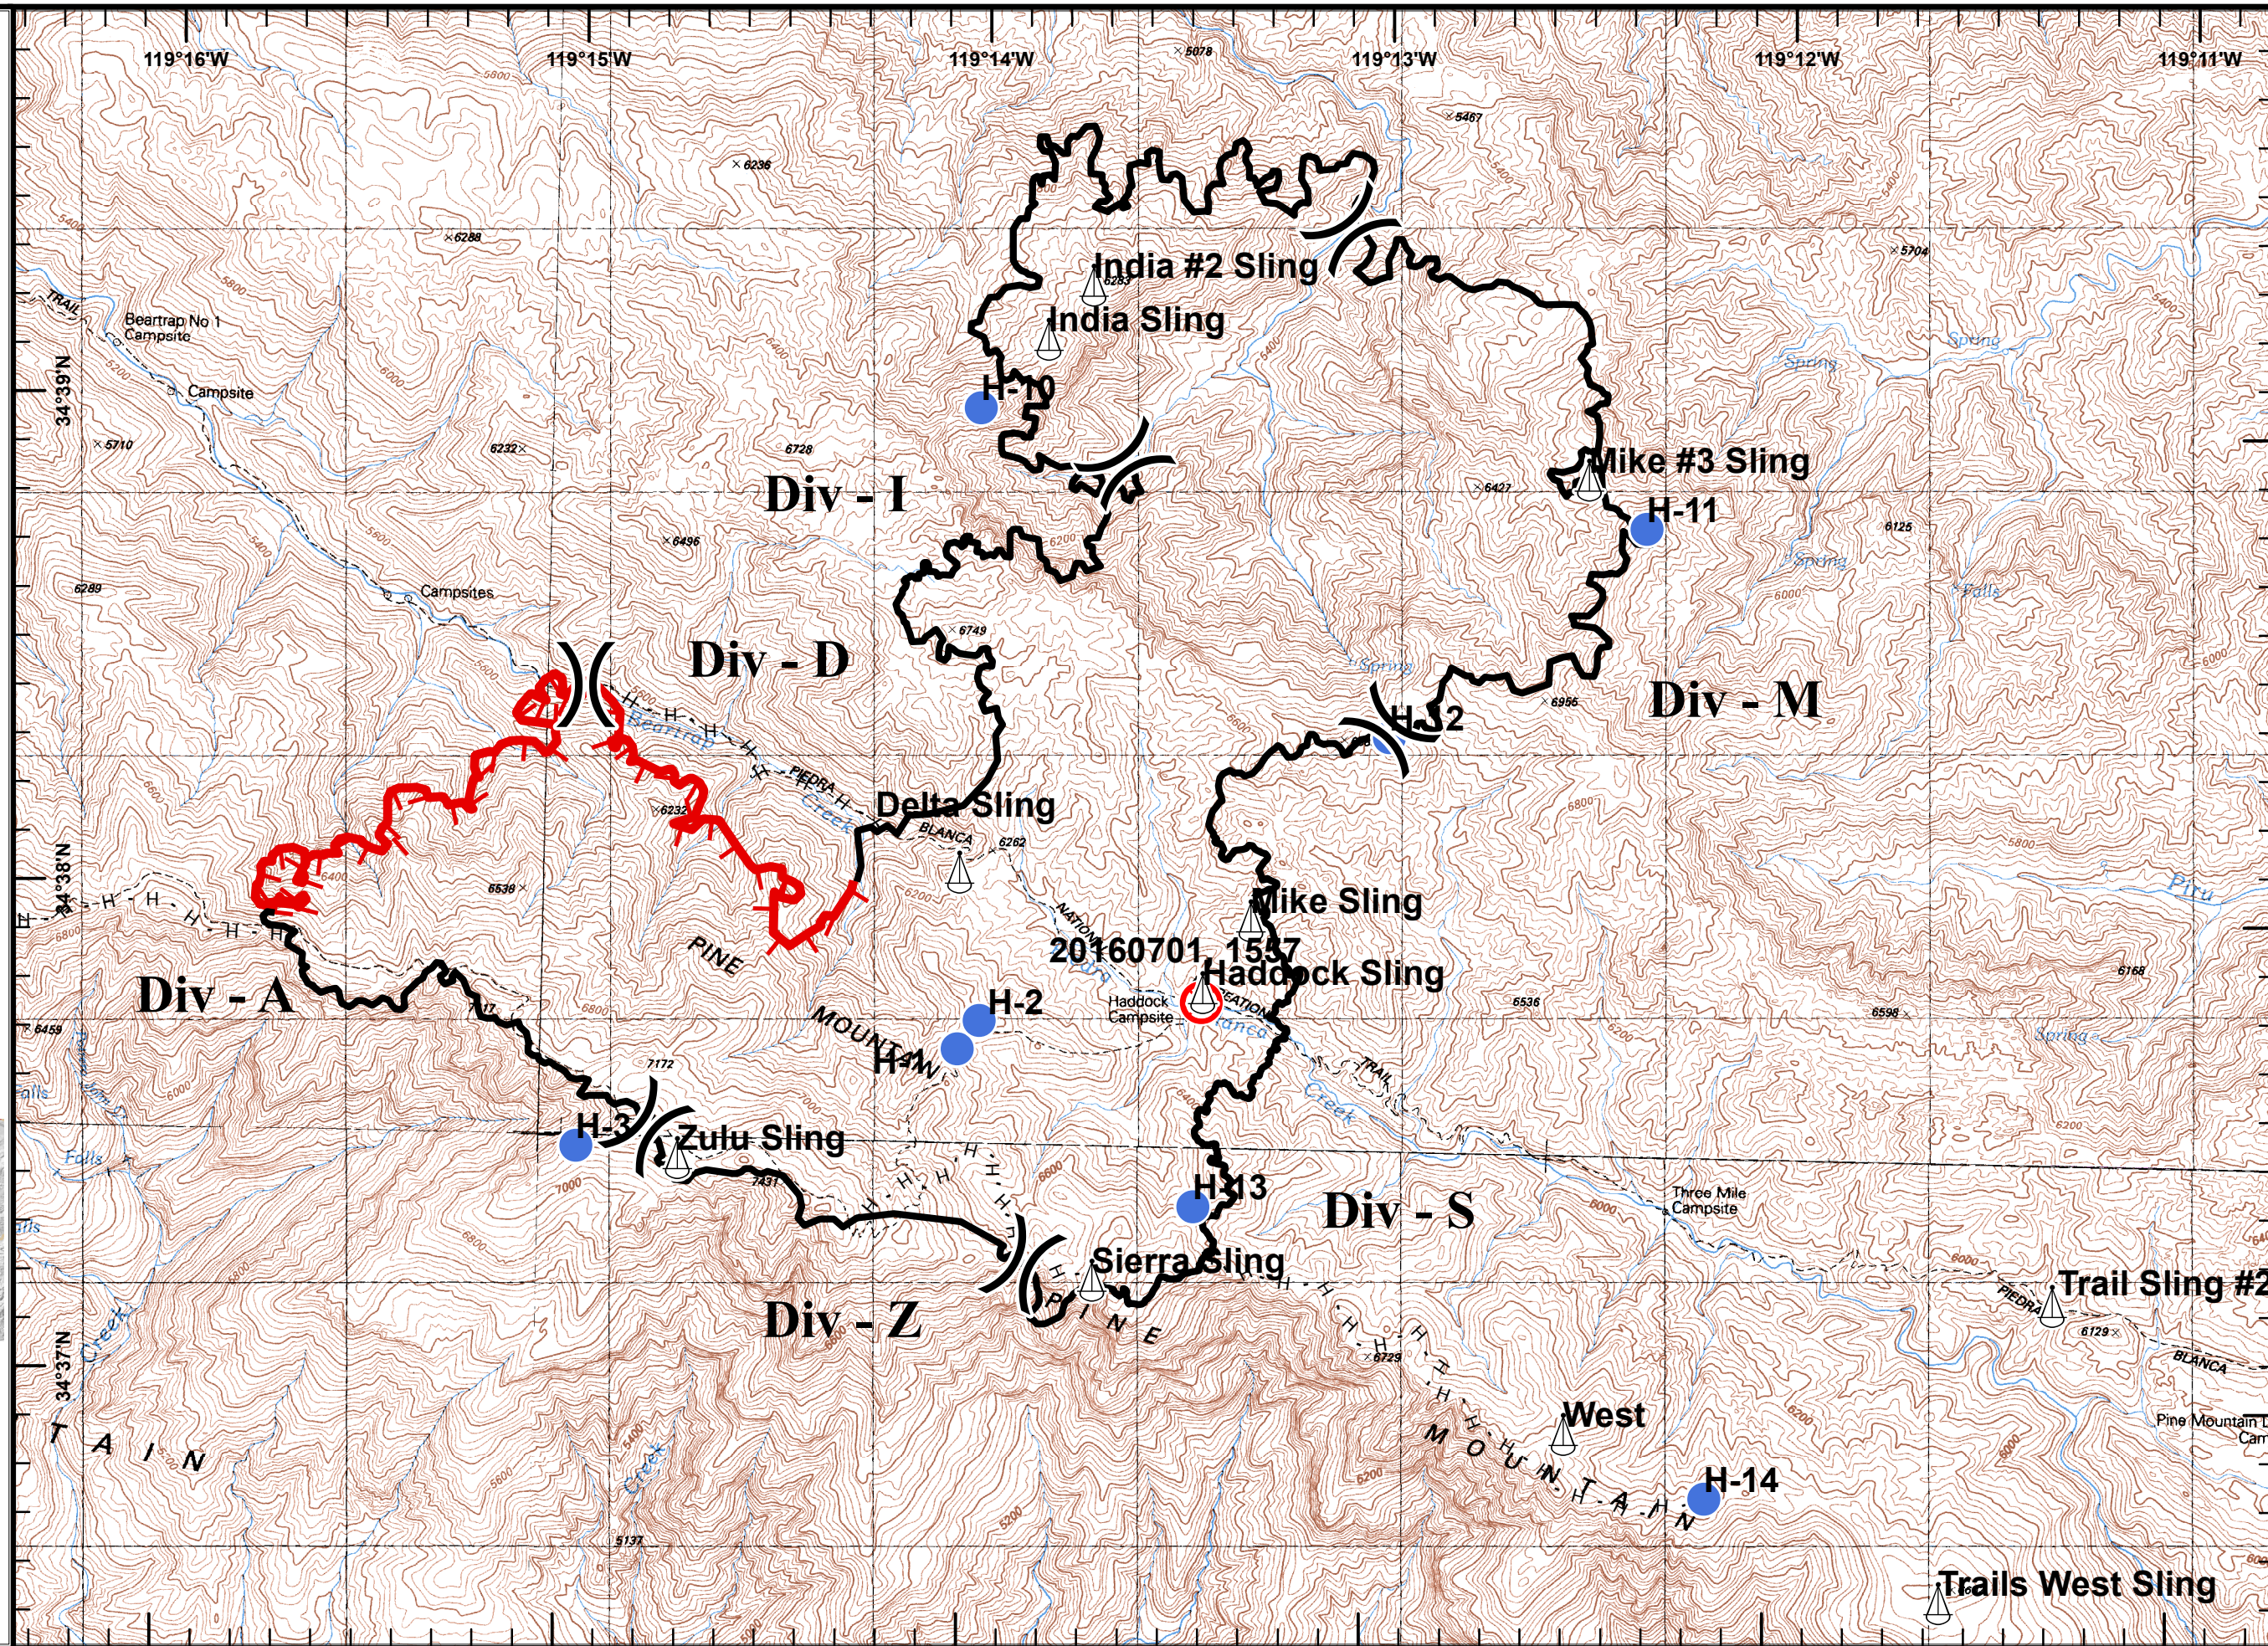

Legend

BreakType

FirePoint

H - H Hand Line

Incident Map

Tile Location

Inv
 July 10, 2016
 1830 Hours

Pine Fire
CA-LPF-001986
07/11/2016
NAD83
Map Page 8

Legend

BreakType

FirePoint

H - H Hand Line

Incident Map

Tile Location

Inv
 July 10, 2016
 1830 Hours

Pine Fire
CA-LPF-001986
07/11/2016
NAD83
Map Page 9

Legend

FirePoint

Camp

Drop Point

Sling Site

H - H Hand Line

Incident Map

Tile Location

Incident Map

Tile Location

Miles

Inv
July 10, 2016
1830 Hours