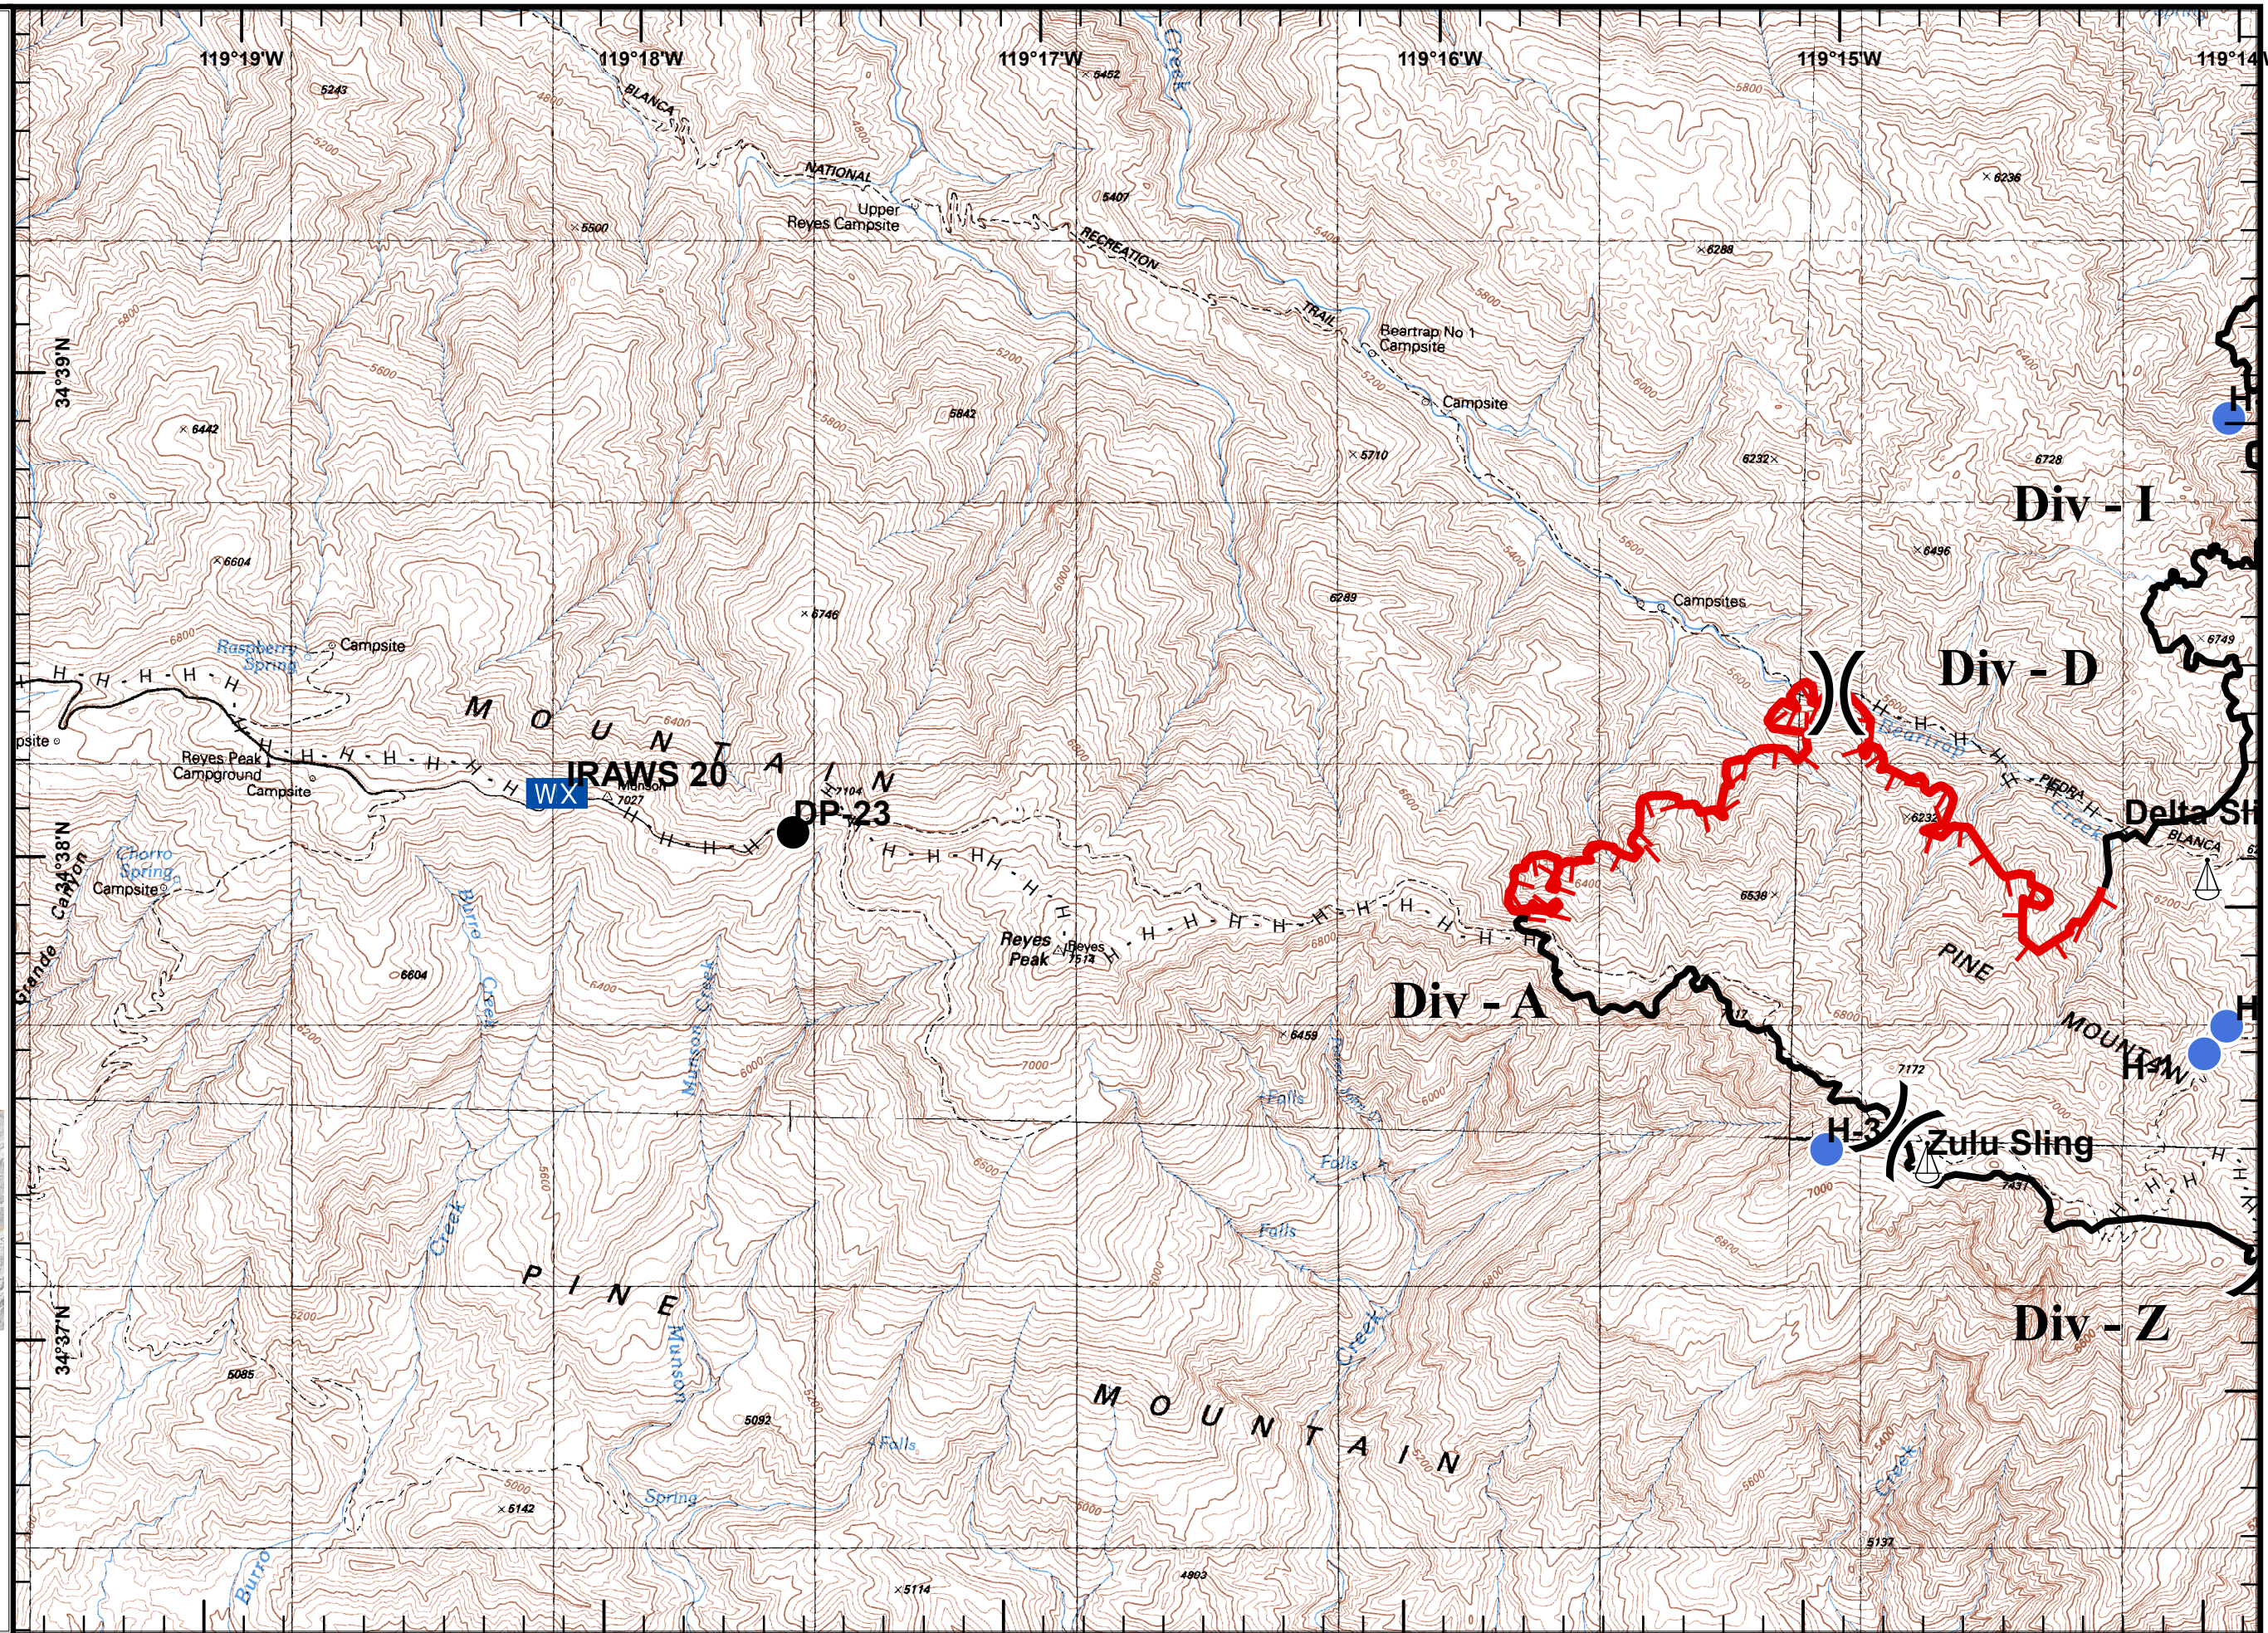

Pine Fire
CA-LPF-001986
07/11/2016
NAD83
Map Page 6

Legend

BreakType

FirePoint

Incident Map

Tile Location

Inv
July 10, 2016
1830 Hours