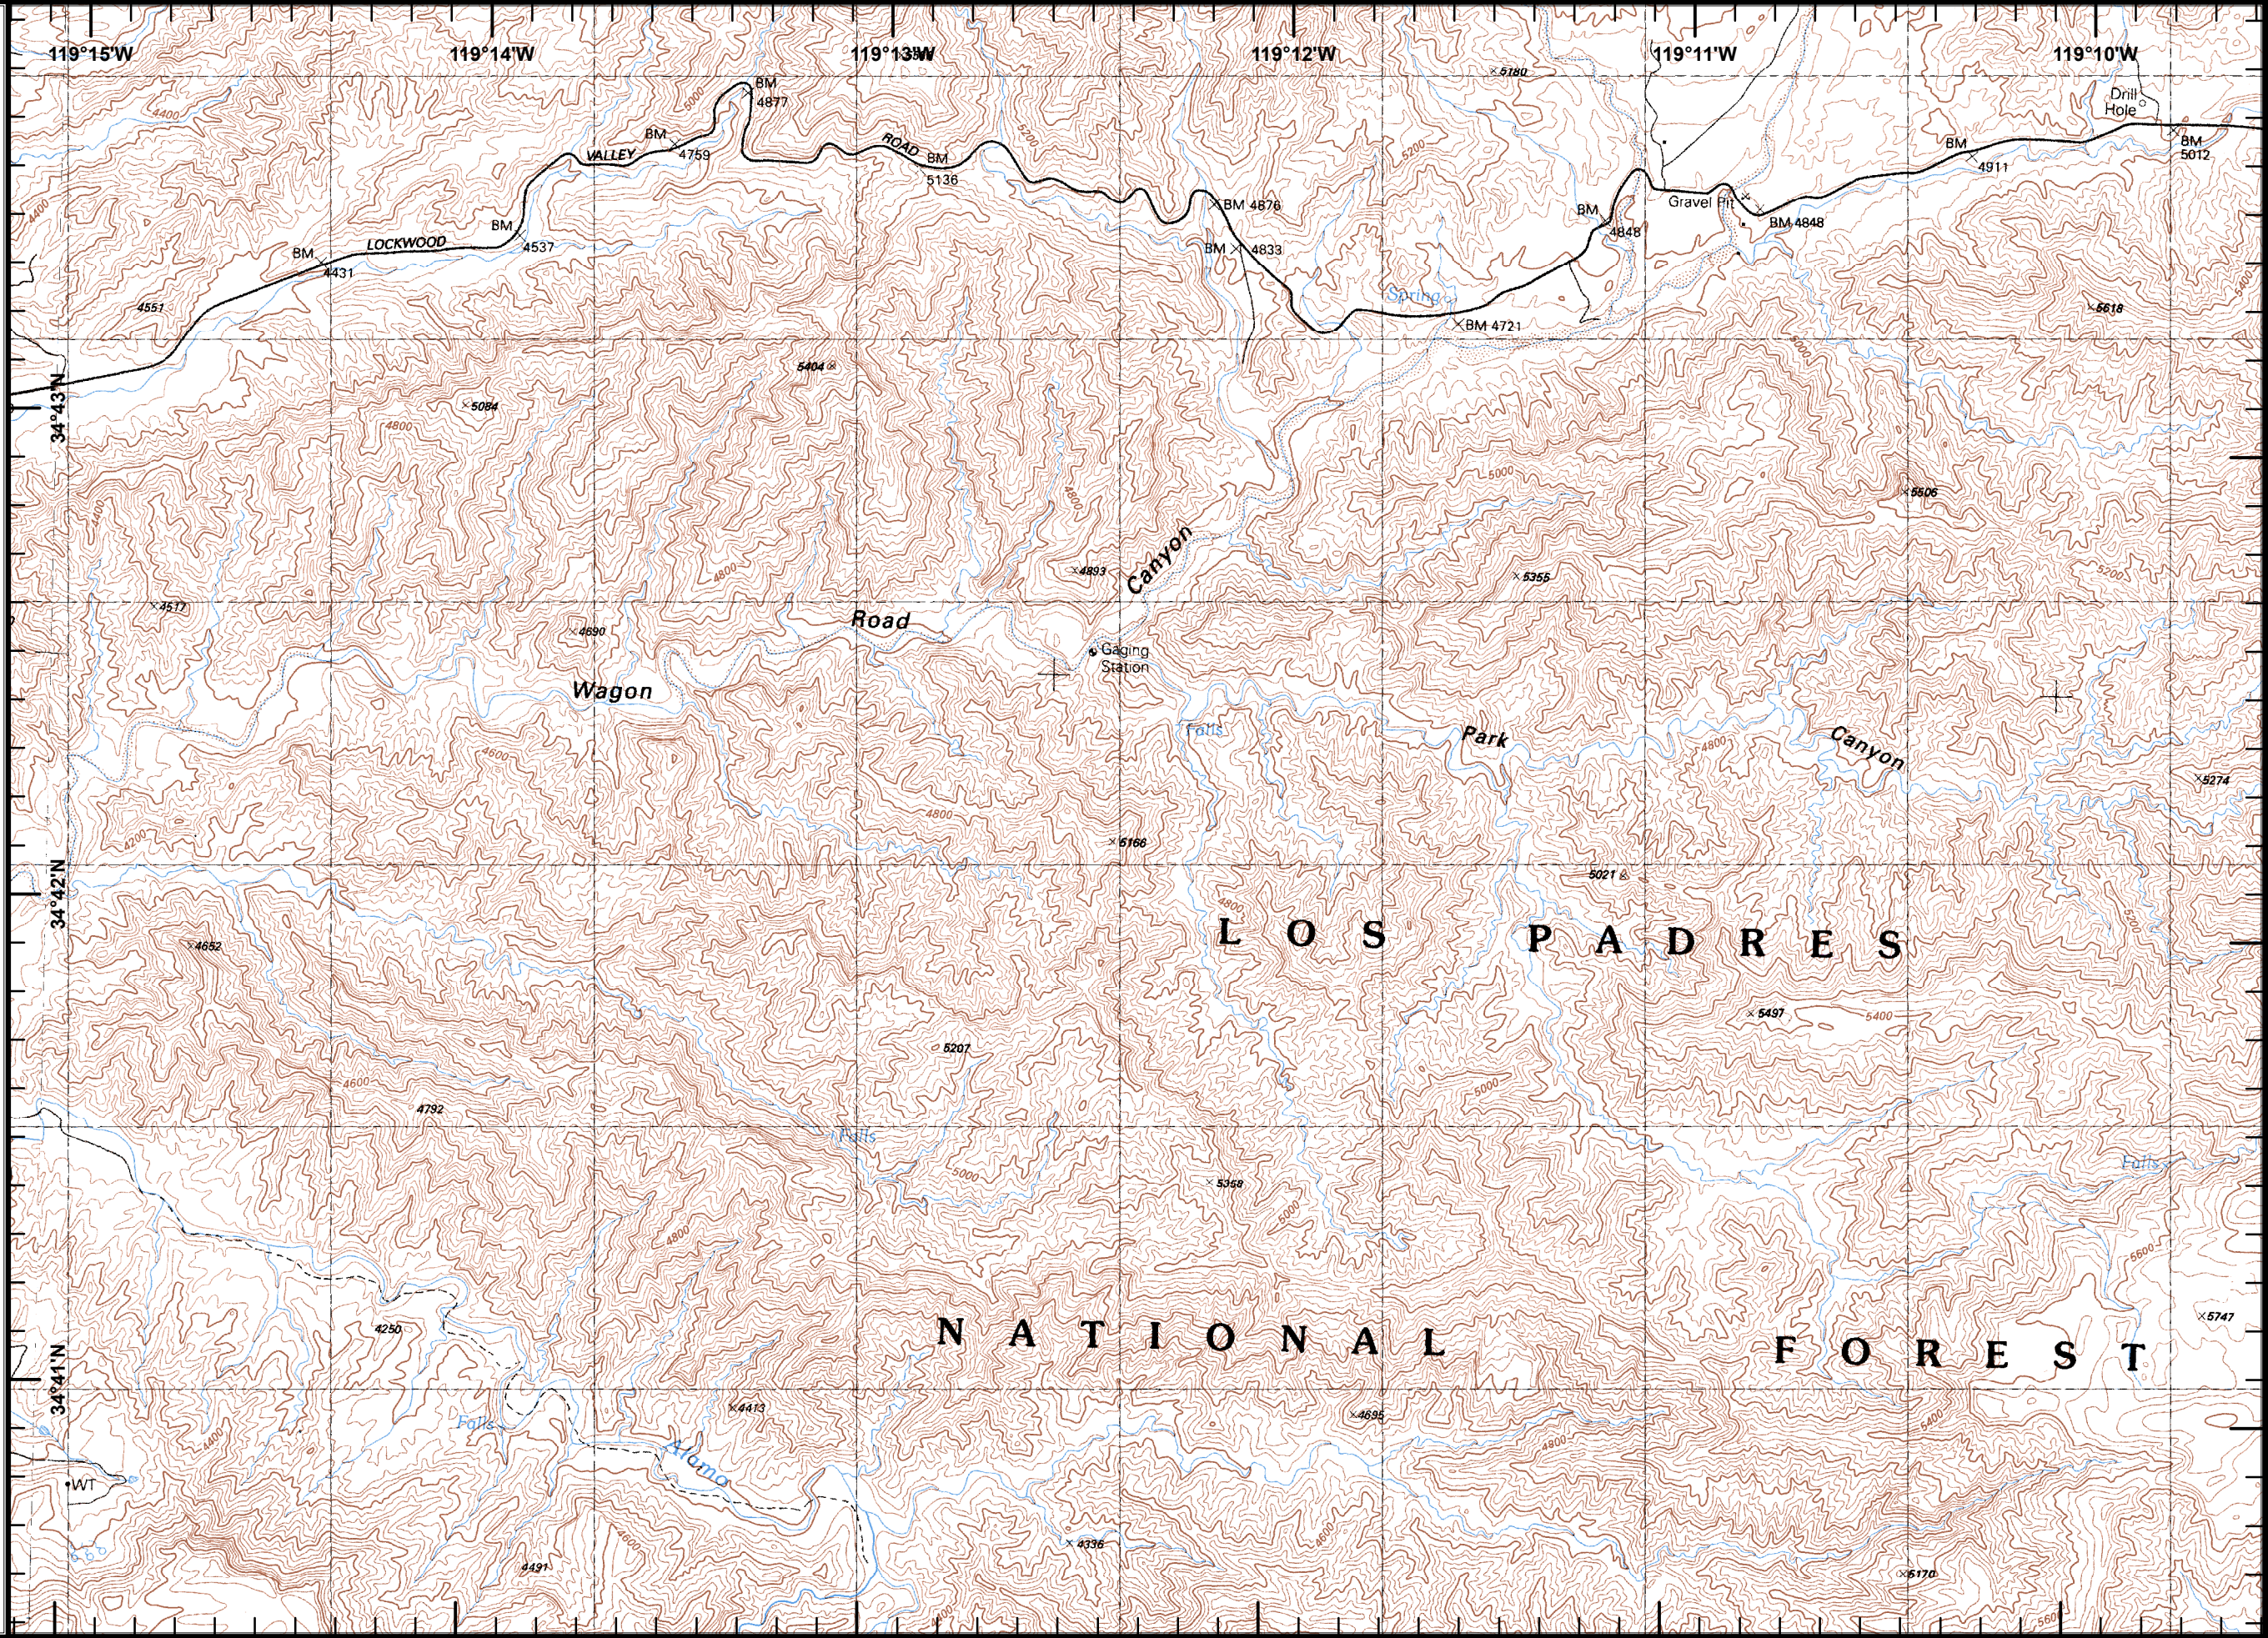

▬ Planned Fire Line

Incident Map

Tile Location

Inv
July 10, 2016
1830 Hours

Pine Fire
CA-LPF-001986
07/11/2016
NAD83
Map Page 3

Legend

Incident Map

Tile Location

Inv
July 10, 2016
1830 Hours

Pine Fire
CA-LPF-001986
07/11/2016
NAD83
Map Page 4

Legend

Incident Map

Tile Location

Inv
July 10, 2016
1830 Hours

**Pine Fire
CA-LPF-001986
07/11/2016
NAD83
Map Page 5**

Legend

Legend

FirePoint

Camp

Drop Point

Sling Site

H - H Hand Line

Incident Map

Tile Location

Incident Map

Tile Location

Miles

Inv
July 10, 2016
1830 Hours