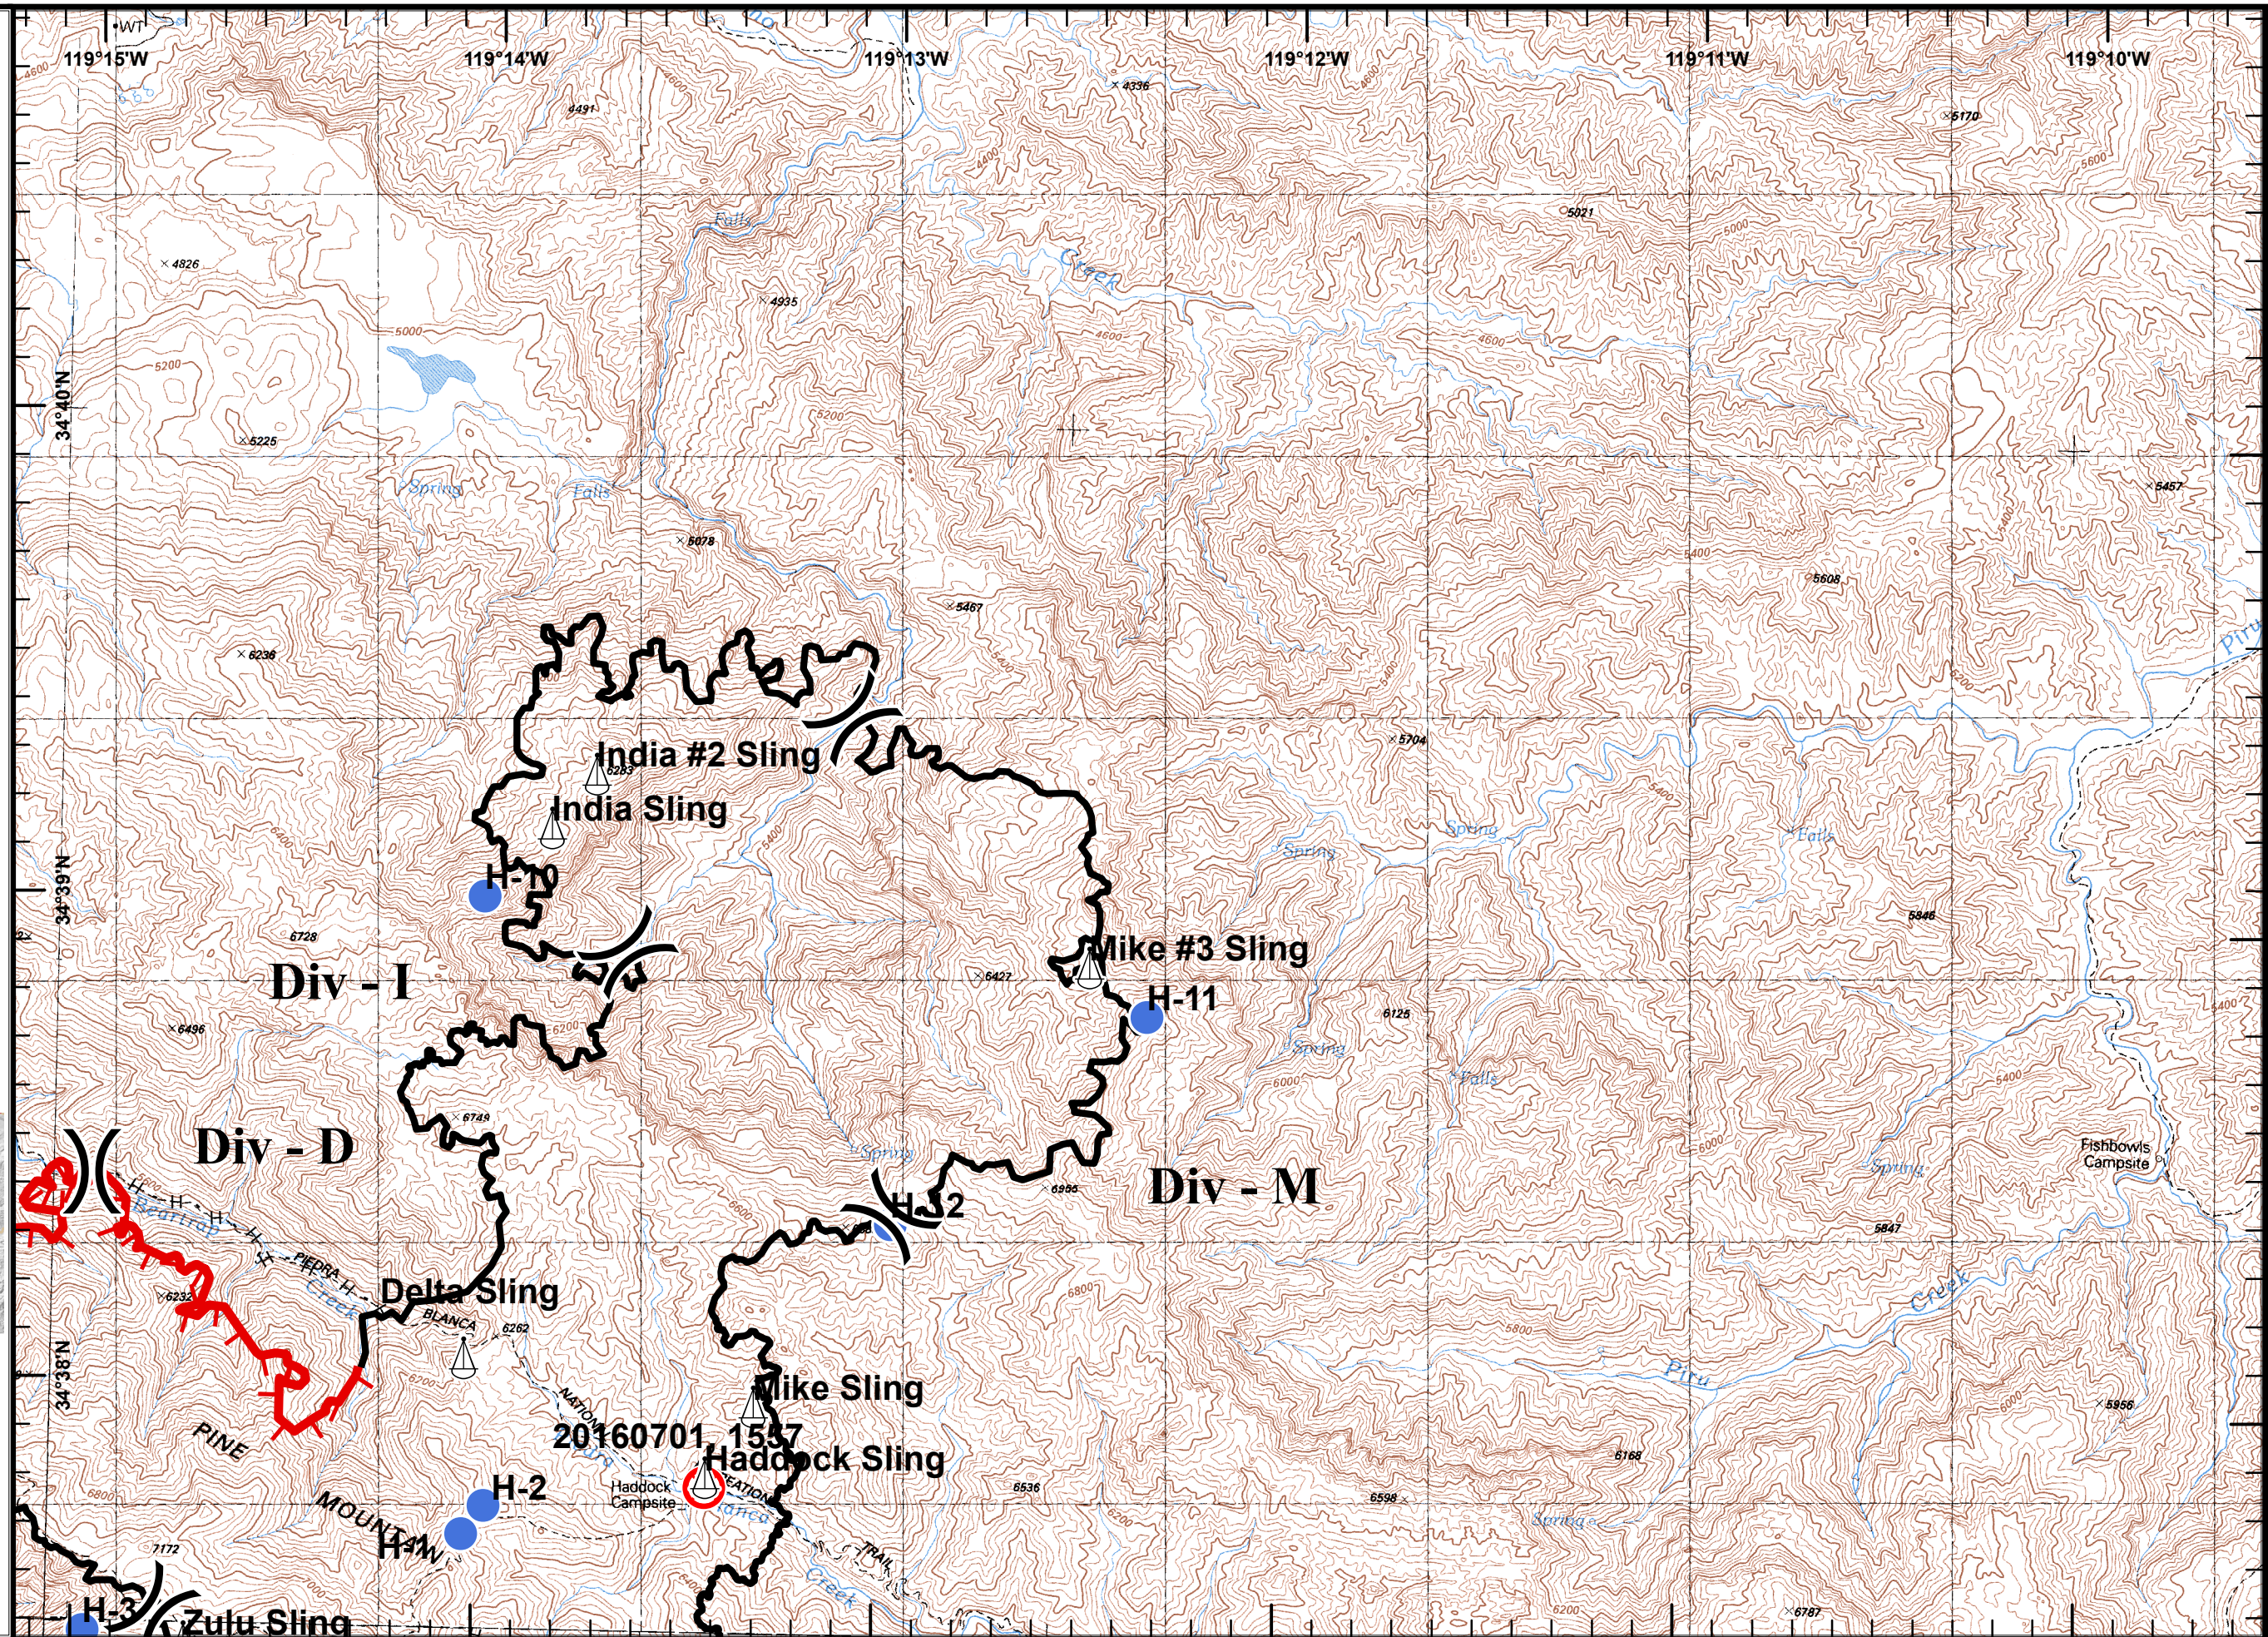

Legend

BreakType

FirePoint

H - H Hand Line

Incident Map

Tile Location

Inv
 July 10, 2016
 1830 Hours

Pine Fire
CA-LPF-001986
07/11/2016
NAD83
Map Page 8

Legend

BreakType

FirePoint

H - H Hand Line

Incident Map

Tile Location

Inv
 July 10, 2016
 1830 Hours

Pine Fire
CA-LPF-001986
07/11/2016
NAD83
Map Page 9

Legend

FirePoint

Camp

Drop Point

Sling Site

H - H Hand Line

Incident Map

Tile Location

Incident Map

Tile Location

Miles

Inv
July 10, 2016
1830 Hours