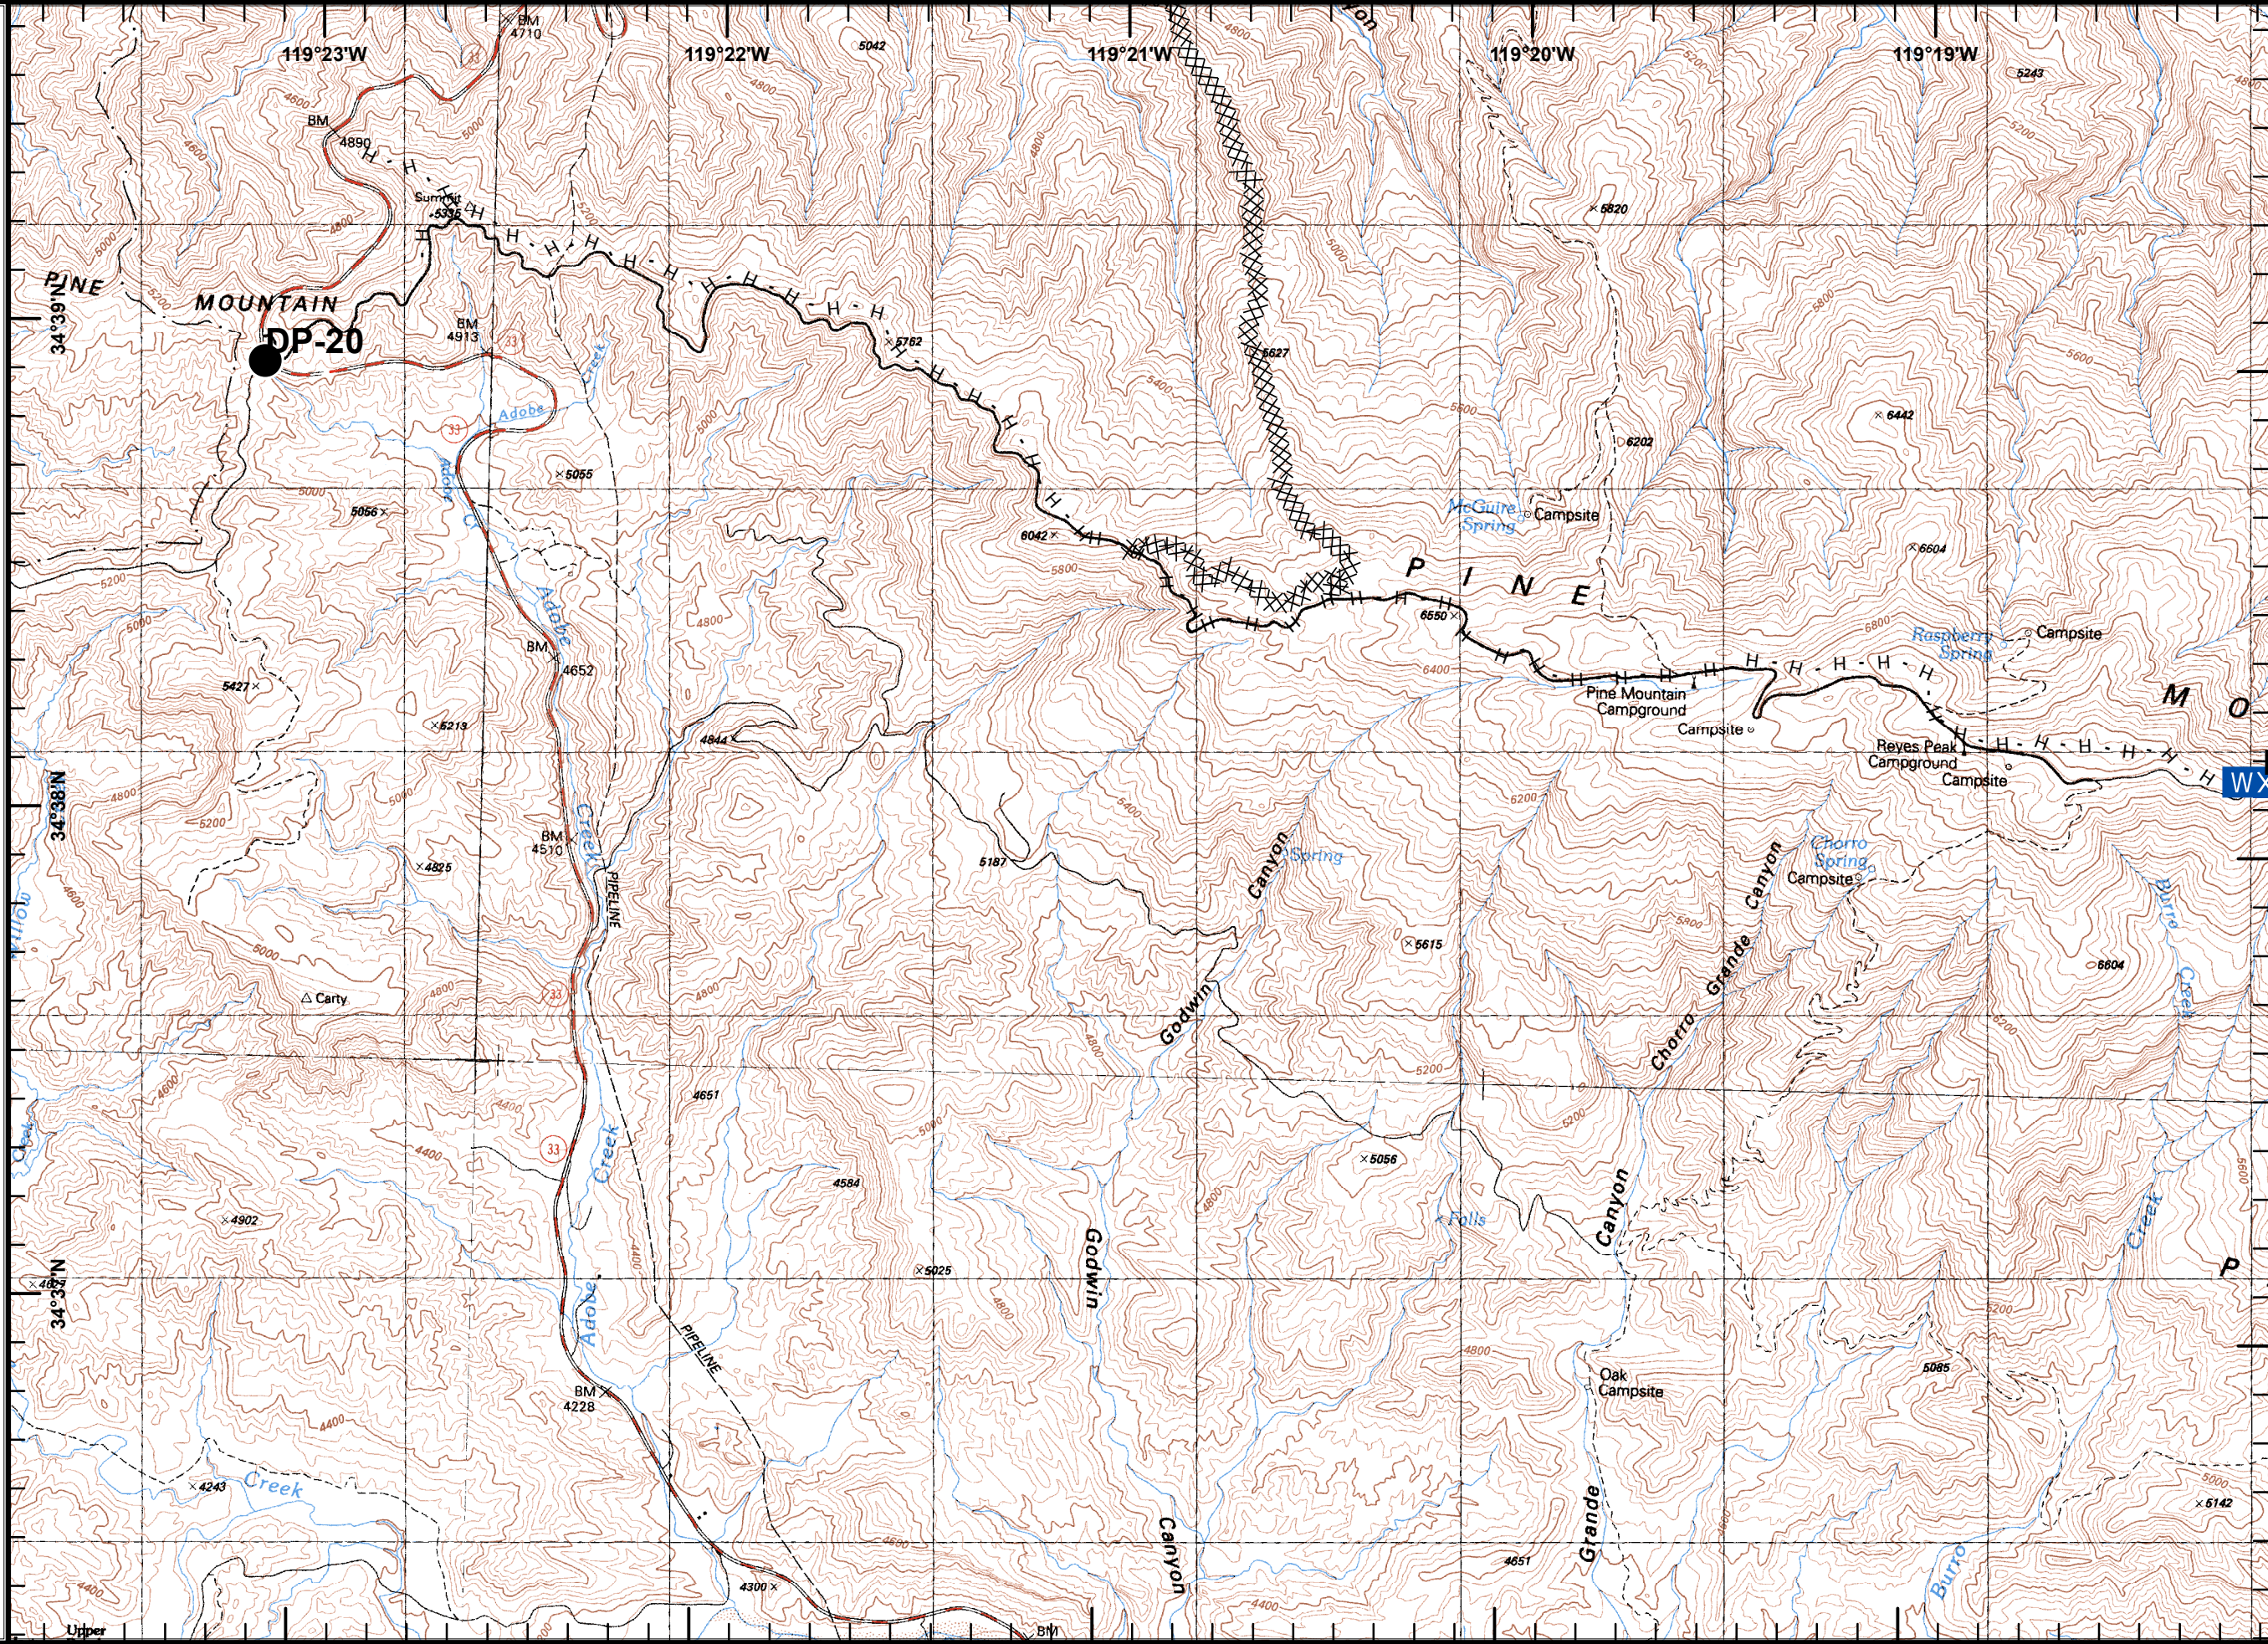

FirePoint

 Drop Point

 Mobile Weather Unit

 Completed Dozer Line

H - H Hand Line

Incident Map

Tile Location

Inv
July 10, 2016
1830 Hours

Pine Fire
CA-LPF-001986
07/11/2016
NAD83
Map Page 6

Legend

BreakType

FirePoint

Incident Map

Tile Location

Inv
 July 10, 2016
 1830 Hours

Pine Fire
CA-LPF-001986
07/11/2016
NAD83
Map Page 7

Legend

FirePoint

Camp

Drop Point

Sling Site

H - H Hand Line

Incident Map

Tile Location

Incident Map

Tile Location

Miles

Inv
July 10, 2016
1830 Hours