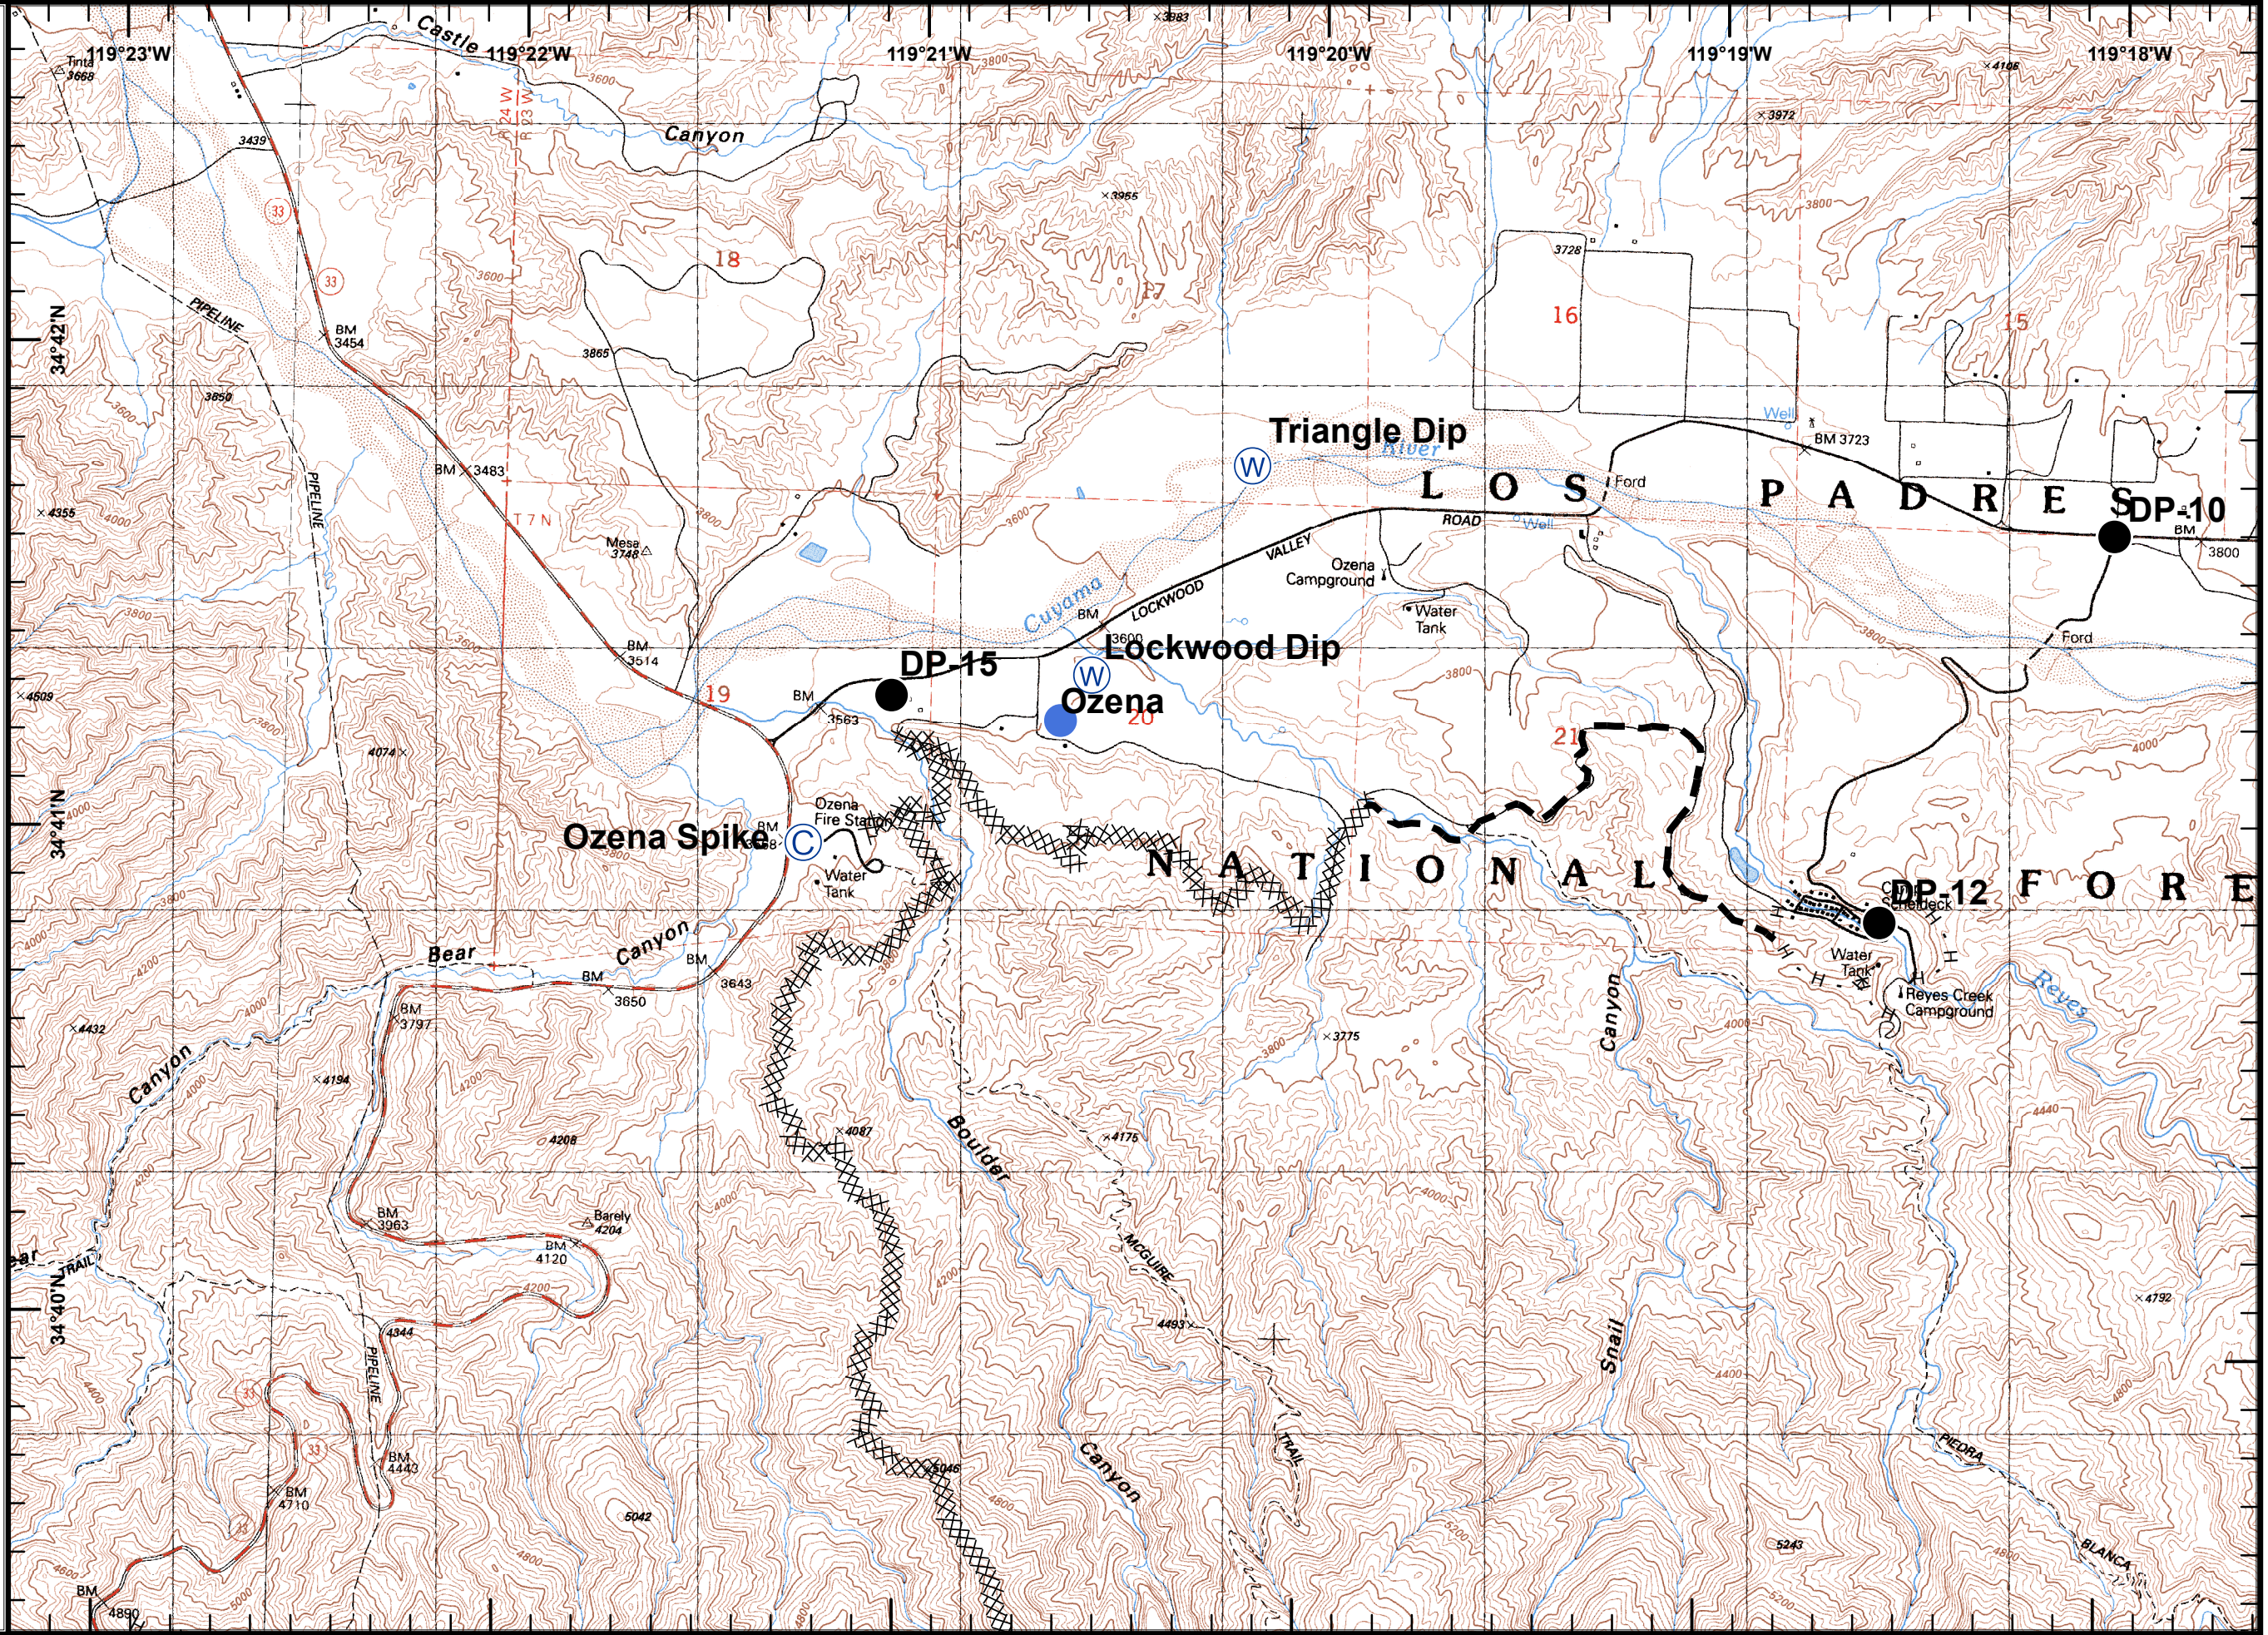

Pine Fire
CA-LPF-001986
07/11/2016
NAD83
Map Page 1

Legend

FirePoint

- Camp
- Drop Point
- Helispot
- Water Source
- Completed Dozer Line
- H - H Hand Line
- Planned Fire Line

Incident Map