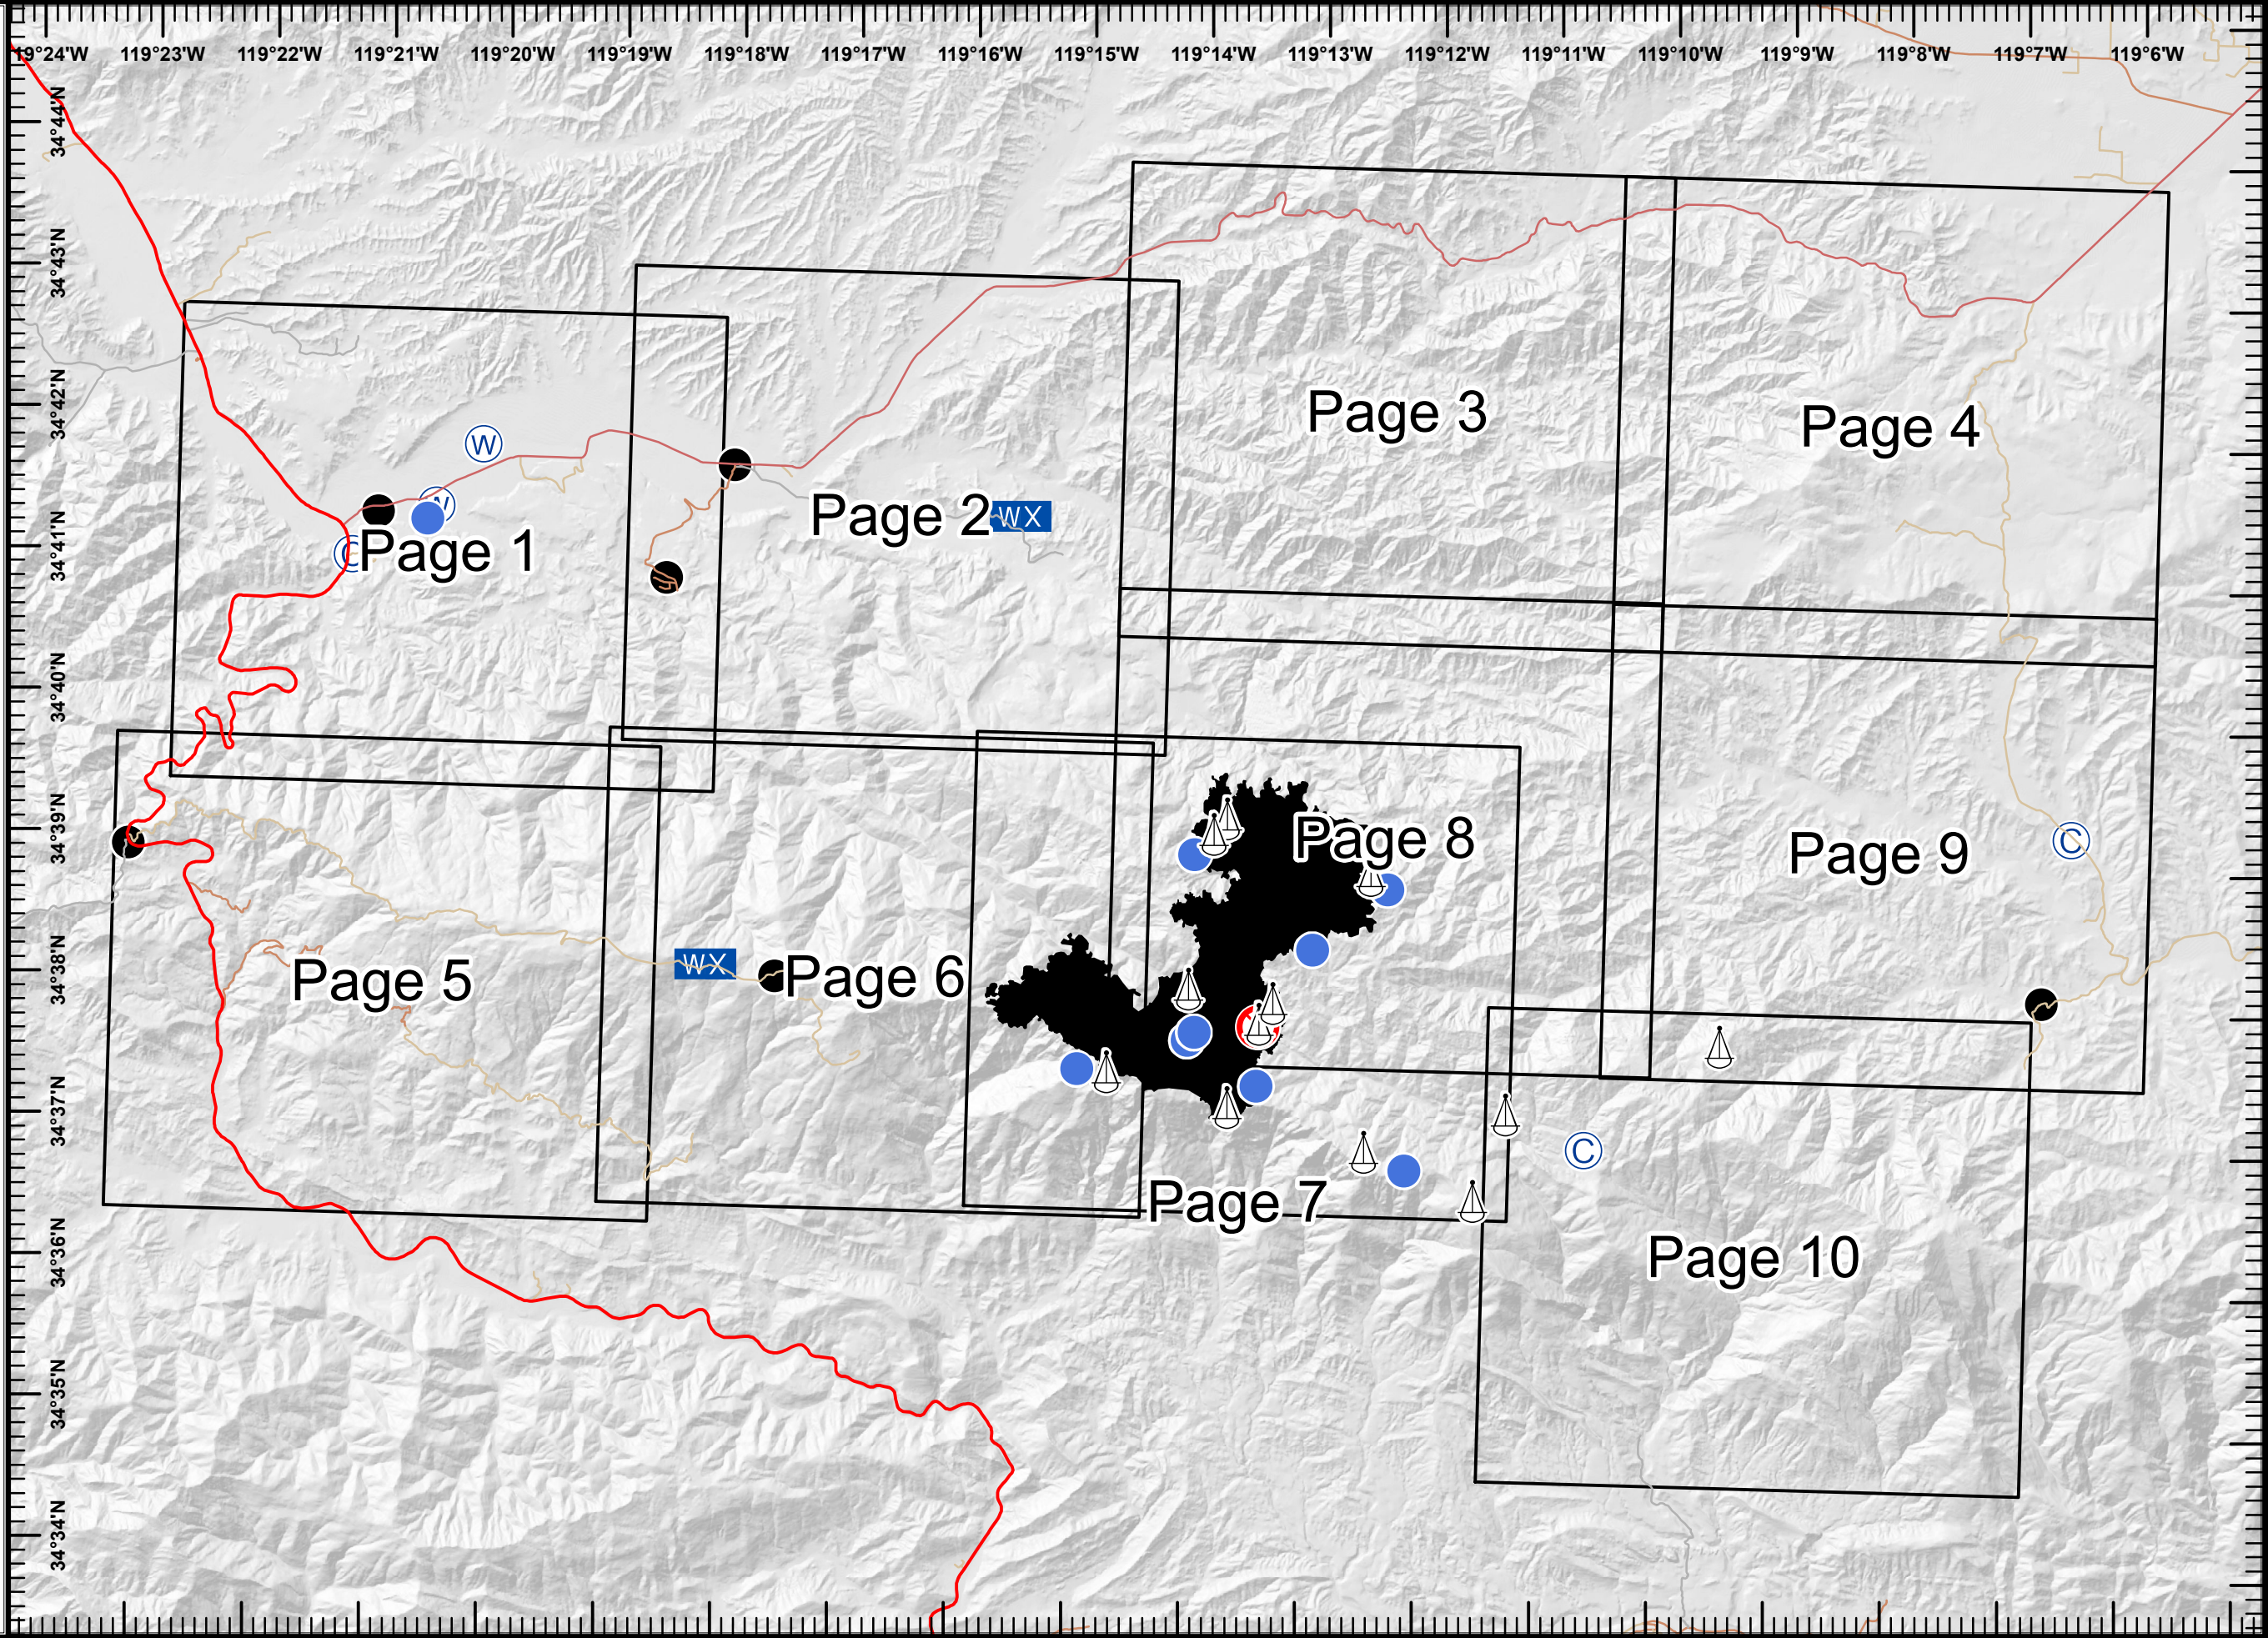

Pine Fire
CA-LPF-001986
7/11/2016
NAD83
Index Page

Incident Map

0 0.75 1.5
Miles

Inv
July 10, 2016
1830 Hours

Pine Fire
CA-LPF-001986
07/11/2016
NAD83
Map Page 1

Legend

FirePoint

- Camp
- Drop Point
- Helispot
- Water Source
- Completed Dozer Line
- H - H Hand Line
- Planned Fire Line

FirePoint

 Drop Point

 Mobile Weather Unit

 Completed Dozer Line

H - H Hand Line

Incident Map

Tile Location

Inv
July 10, 2016
1830 Hours

Legend

FirePoint

Camp

Drop Point

Sling Site

H - H Hand Line

Incident Map

Tile Location

Incident Map

Tile Location

Miles

Inv
July 10, 2016
1830 Hours