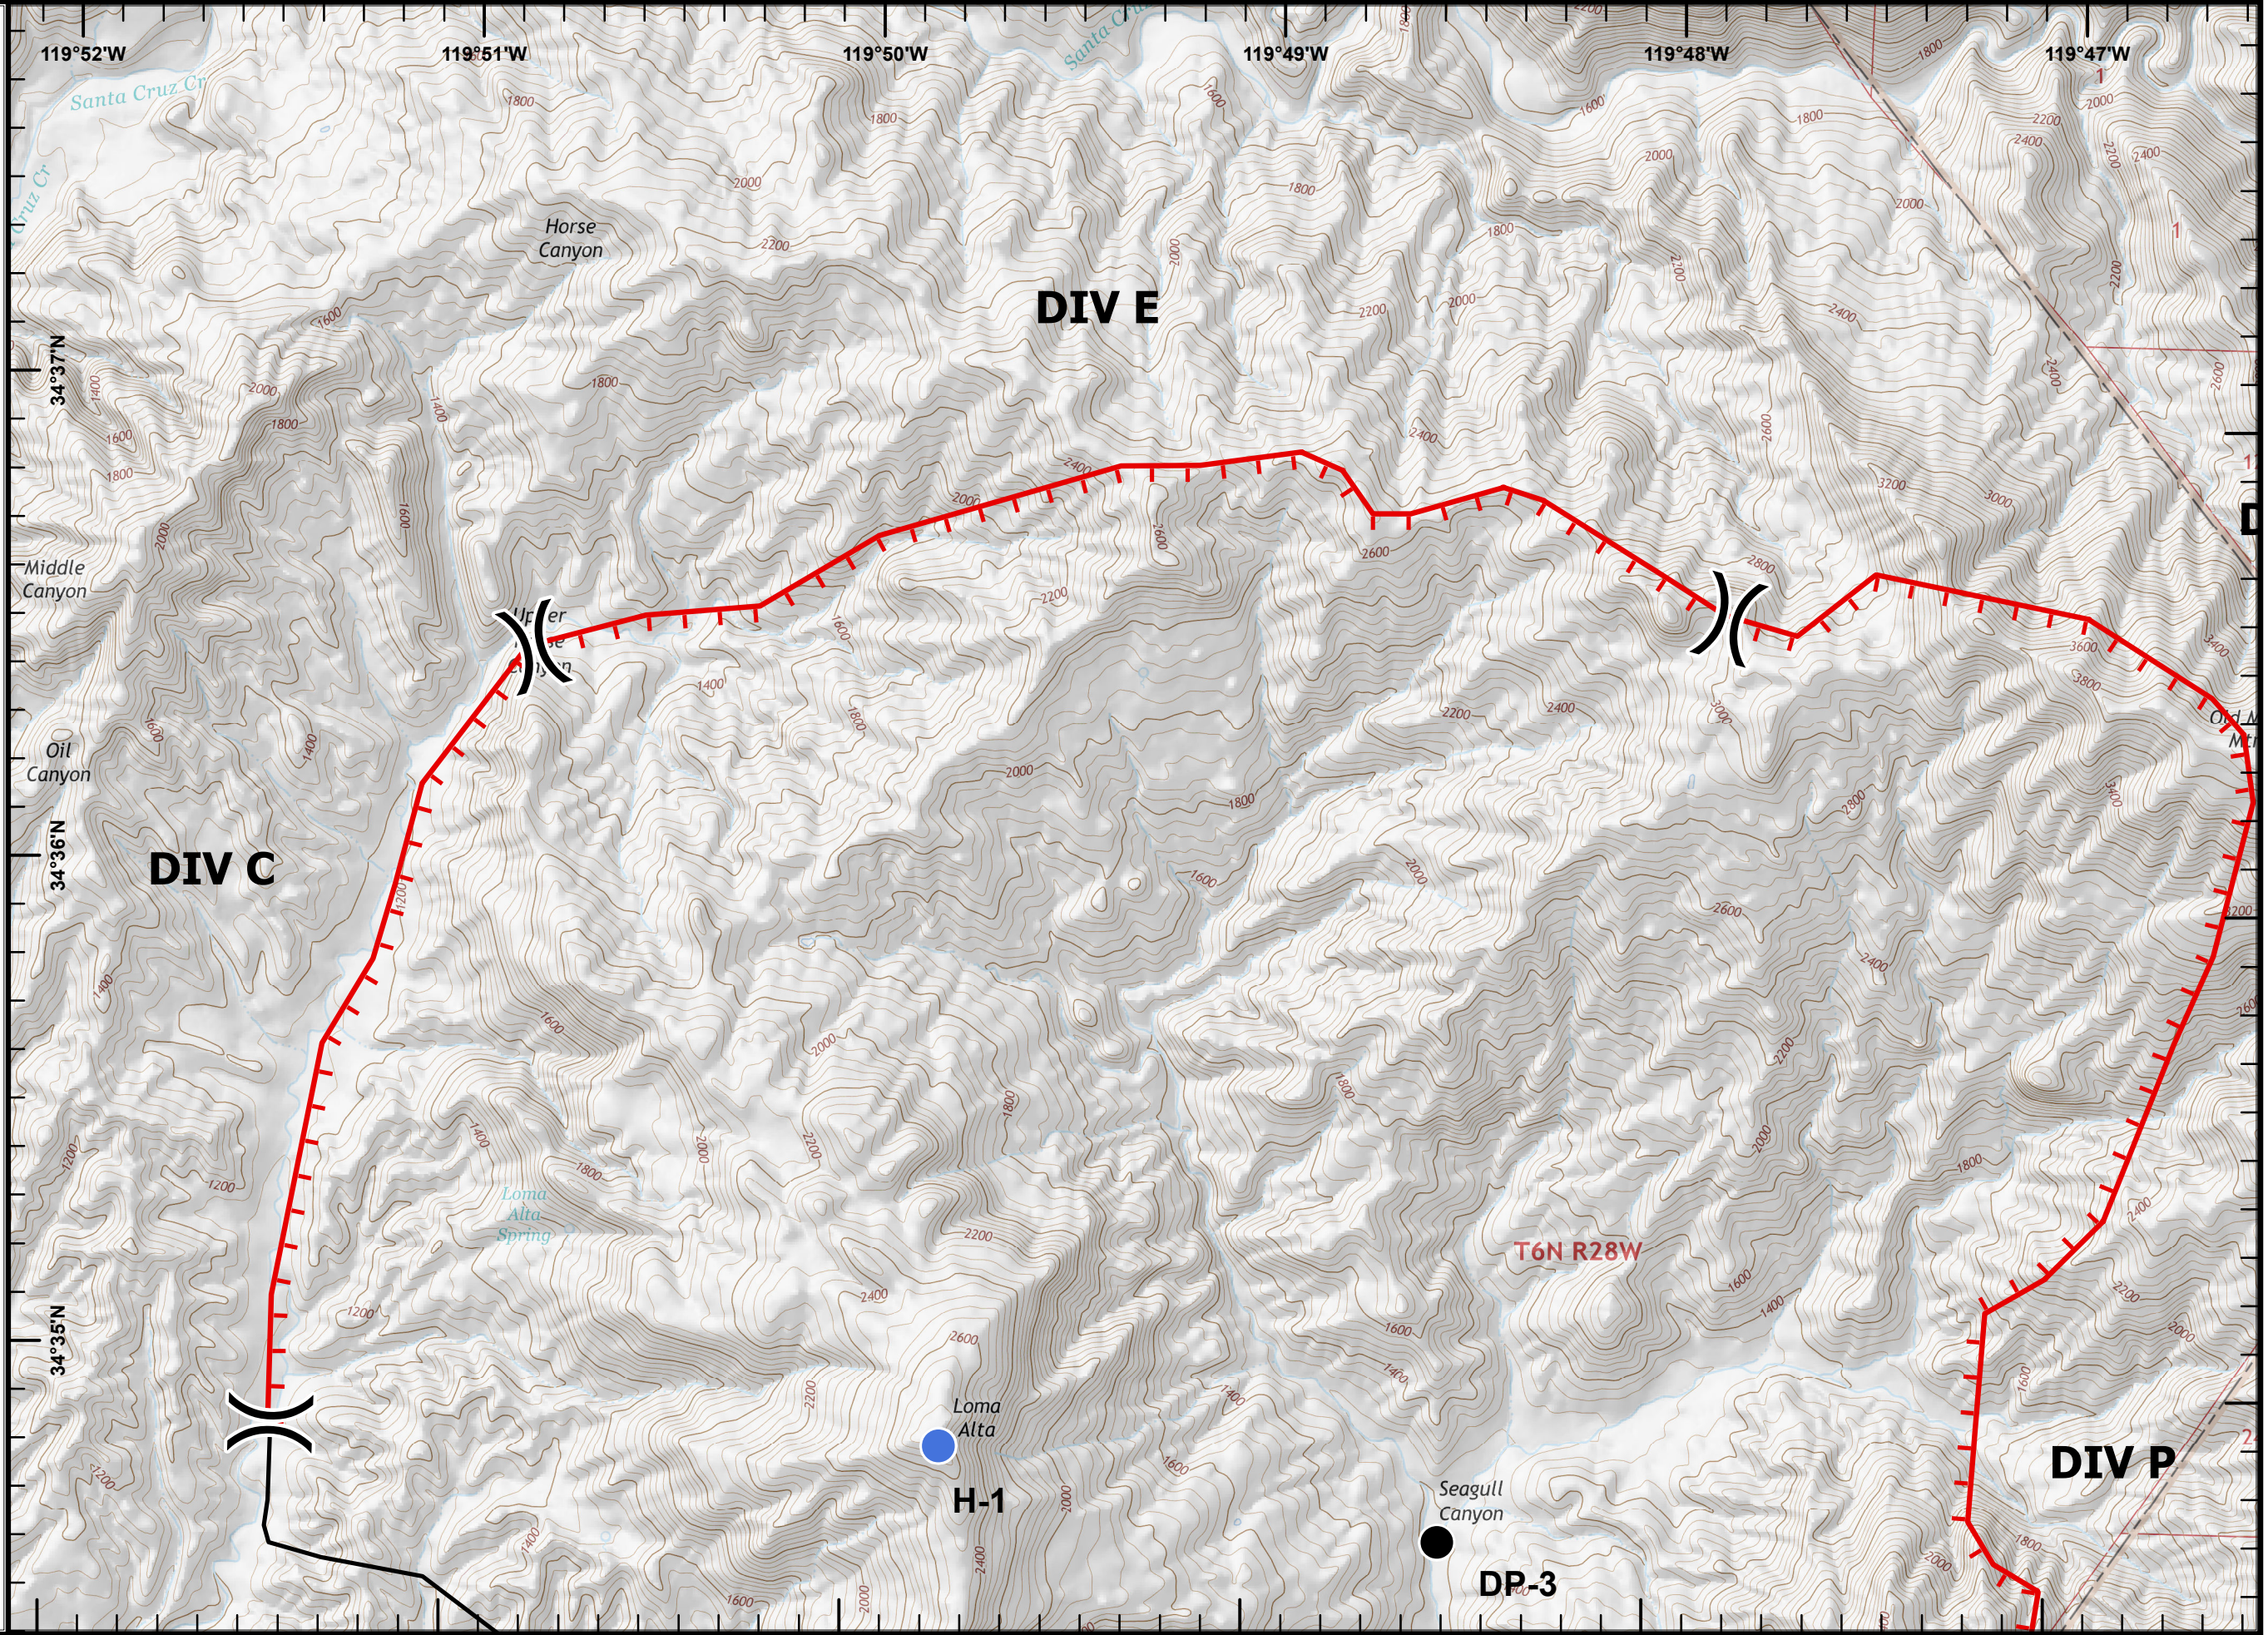

**Rey Fire**  
**CA-LPF-002809**  
**8/20/2016**  
**Day**  
**NAD83**  
**Map Page 1**

**Legend**

- Drop Point
- Helispot
- ┌ Uncontrolled Fire Edge
- Completed Line

Tile Location

Inv  
August 19, 2016  
2200 Hours

**Rey Fire**  
**CA-LPF-002809**  
**8/20/2016**  
**Day**  
**NAD83**  
**Map Page 2**

**Legend**

- Drop Point
- Helispot
- └─┘ Uncontrolled Fire Edge

Tile Location

Imv  
August 19, 2016  
2200 Hours

**Rey Fire**  
**CA-LPF-002809**  
**8/20/2016**  
**Day**  
**NAD83**  
**Map Page 3**

**Legend**

-  Drop Point
-  Fire Origin
-  Helispot
-  Incident Command Post
-  Uncontrolled Fire Edge
-  Completed Line

Tile Location

Inv  
 August 19, 2016  
 2200 Hours

LOS PADRES  
 NATIONAL FOREST