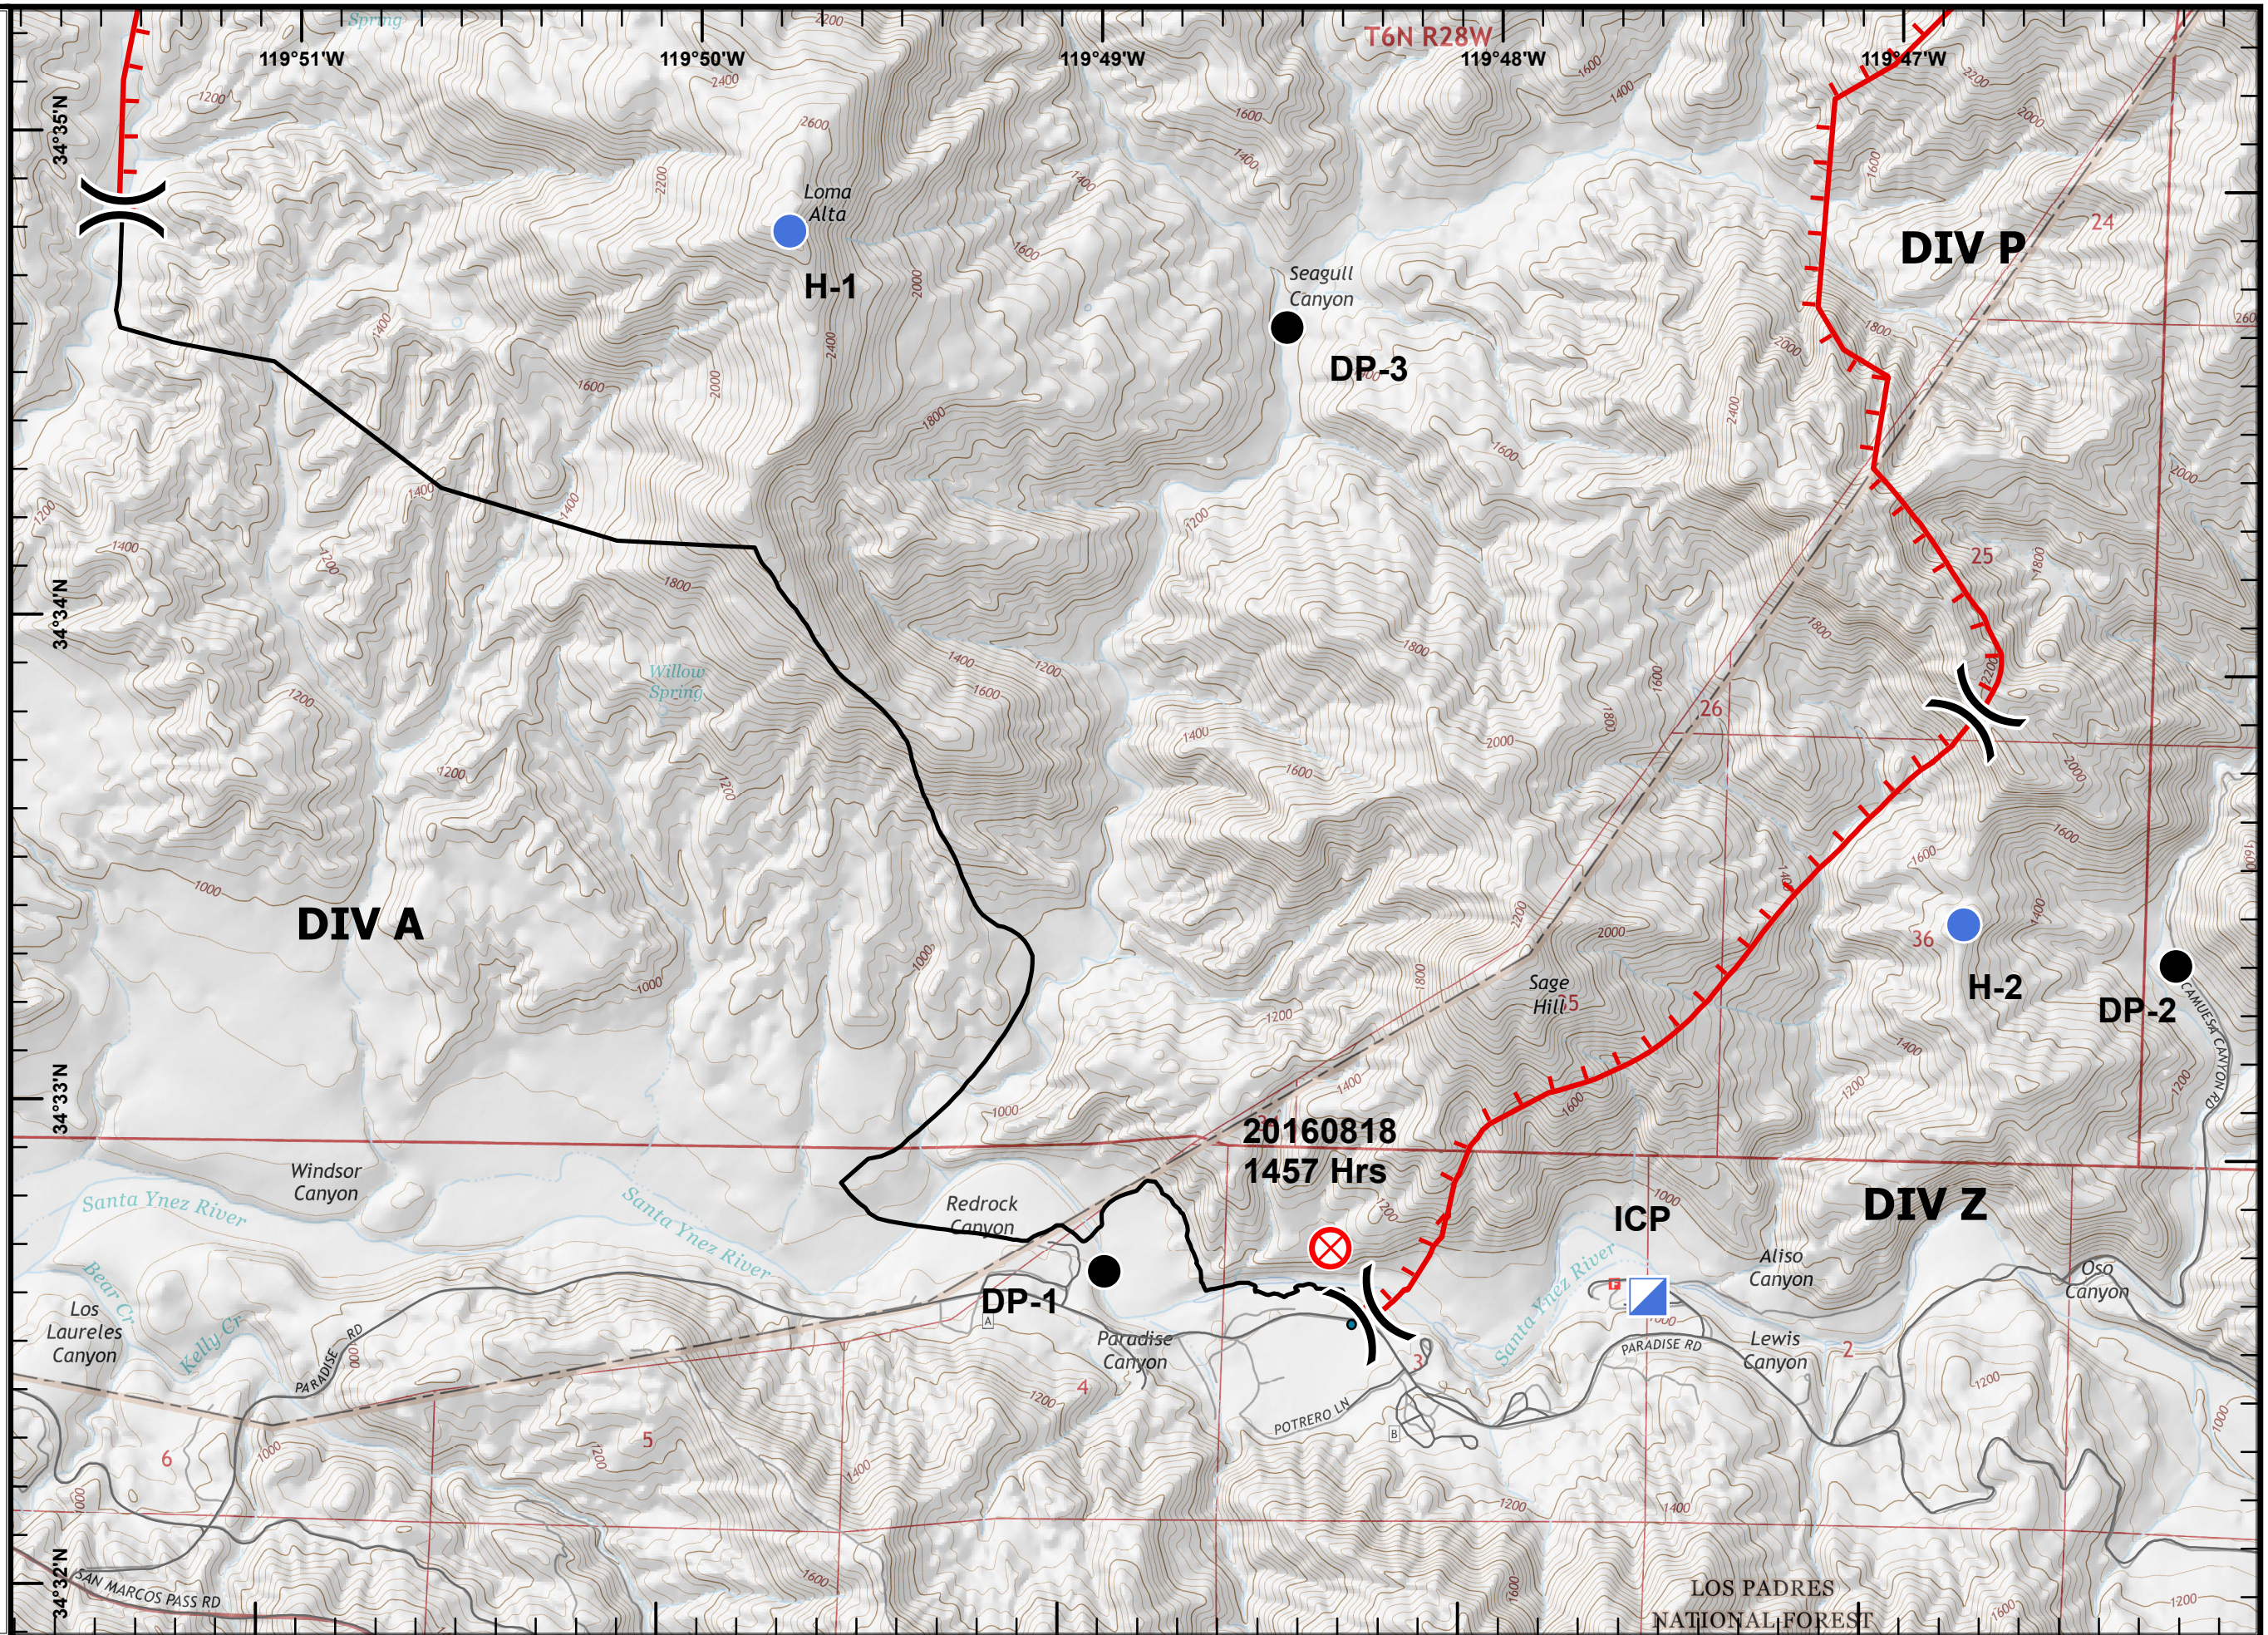

**Rey Fire**  
**CA-LPF-002809**  
**8/20/2016**  
**Day**  
**NAD83**  
**Map Page 1**

**Legend**

- Drop Point
- Helispot
- ┌ Uncontrolled Fire Edge
- Completed Line

Tile Location

Inv  
August 19, 2016  
2200 Hours

**Rey Fire**  
**CA-LPF-002809**  
**8/20/2016**  
**Day**  
**NAD83**  
**Map Page 2**

**Legend**

- Drop Point
- Helispot
- └─┘ Uncontrolled Fire Edge

Tile Location

Imv  
August 19, 2016  
2200 Hours

**Rey Fire**  
**CA-LPF-002809**  
**8/20/2016**  
**Day**  
**NAD83**  
**Map Page 3**

**Legend**

-  Drop Point
-  Fire Origin
-  Helispot
-  Incident Command Post
-  Uncontrolled Fire Edge
-  Completed Line

Tile Location

Inv  
 August 19, 2016  
 2200 Hours

LOS PADRES  
 NATIONAL FOREST