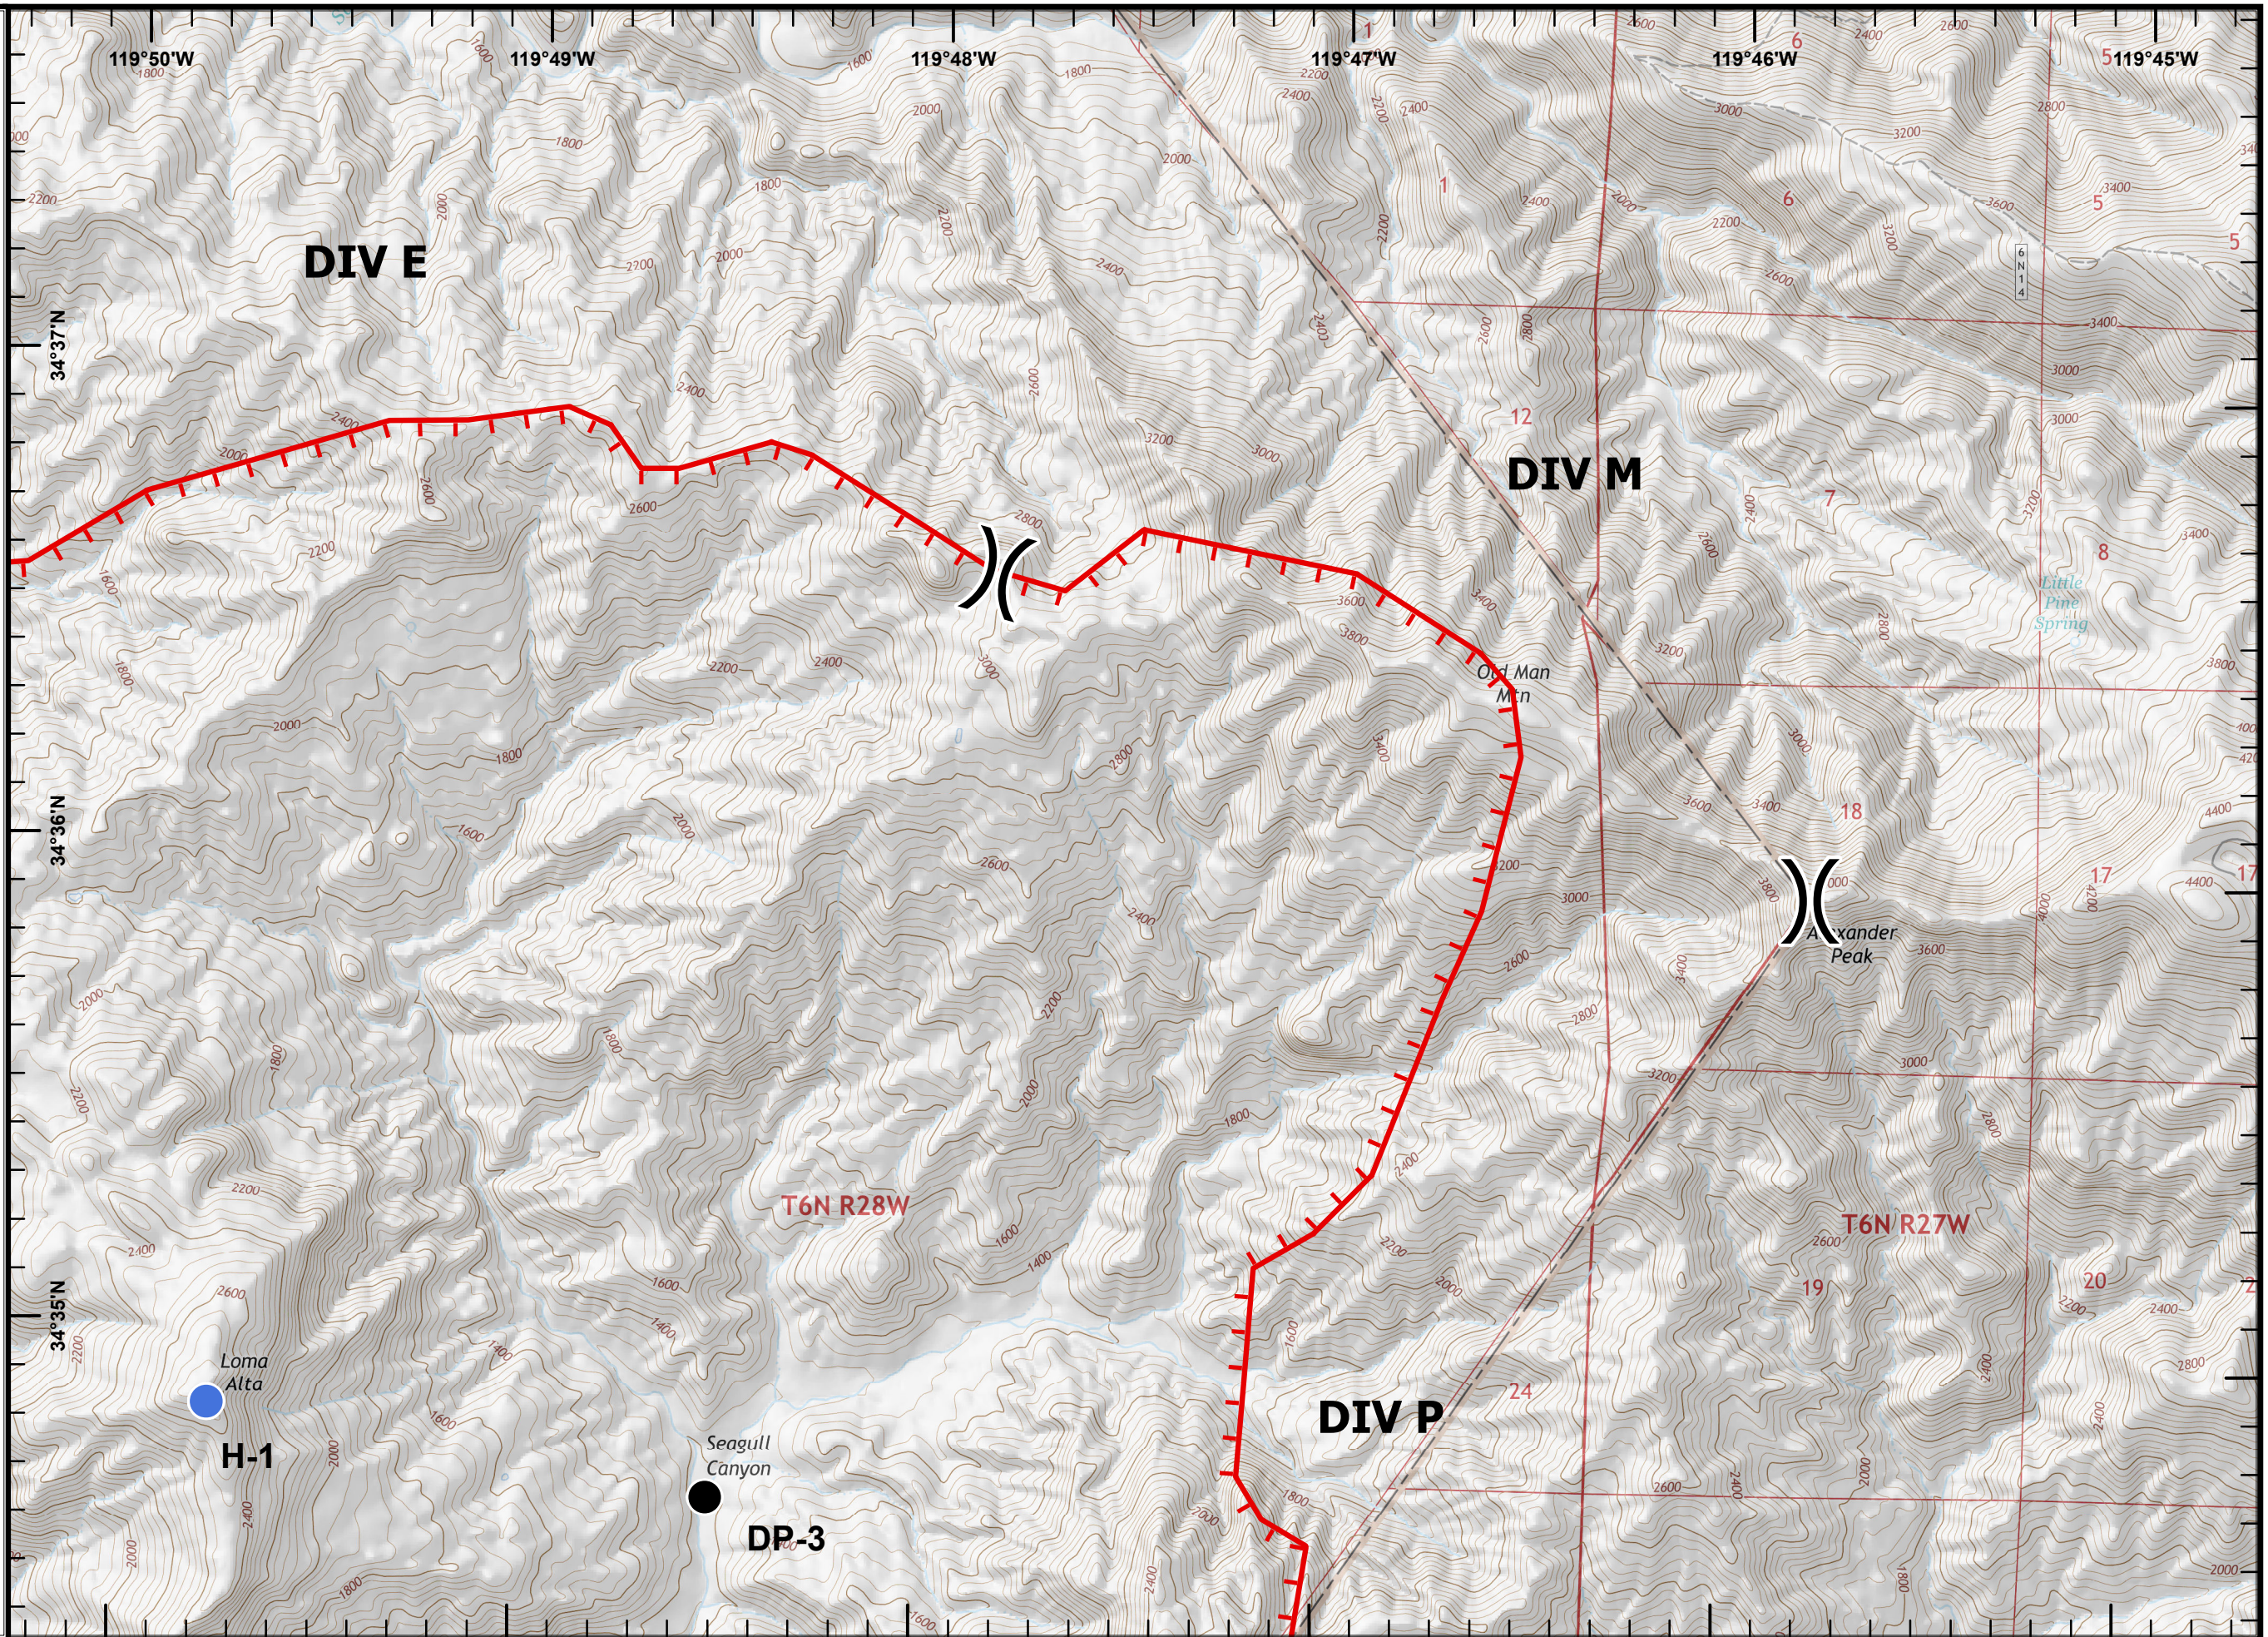

**Rey Fire**  
**CA-LPF-002809**  
**8/20/2016**  
**Day**  
**NAD83**  
**Map Page 1**

**Legend**

- Drop Point
- Helispot
- ┌ Uncontrolled Fire Edge
- Completed Line

Tile Location

Inv  
August 19, 2016  
2200 Hours

**Rey Fire**  
**CA-LPF-002809**  
**8/20/2016**  
**Day**  
**NAD83**  
**Map Page 2**

**Legend**

- Drop Point
- Helispot
- └─┘ Uncontrolled Fire Edge

Tile Location

Imv  
August 19, 2016  
2200 Hours

**Rey Fire**  
**CA-LPF-002809**  
**8/20/2016**  
**Day**  
**NAD83**  
**Map Page 3**

**Legend**

-  Drop Point
-  Fire Origin
-  Helispot
-  Incident Command Post
-  Uncontrolled Fire Edge
-  Completed Line

Tile Location

Inv  
 August 19, 2016  
 2200 Hours

LOS PADRES  
 NATIONAL FOREST