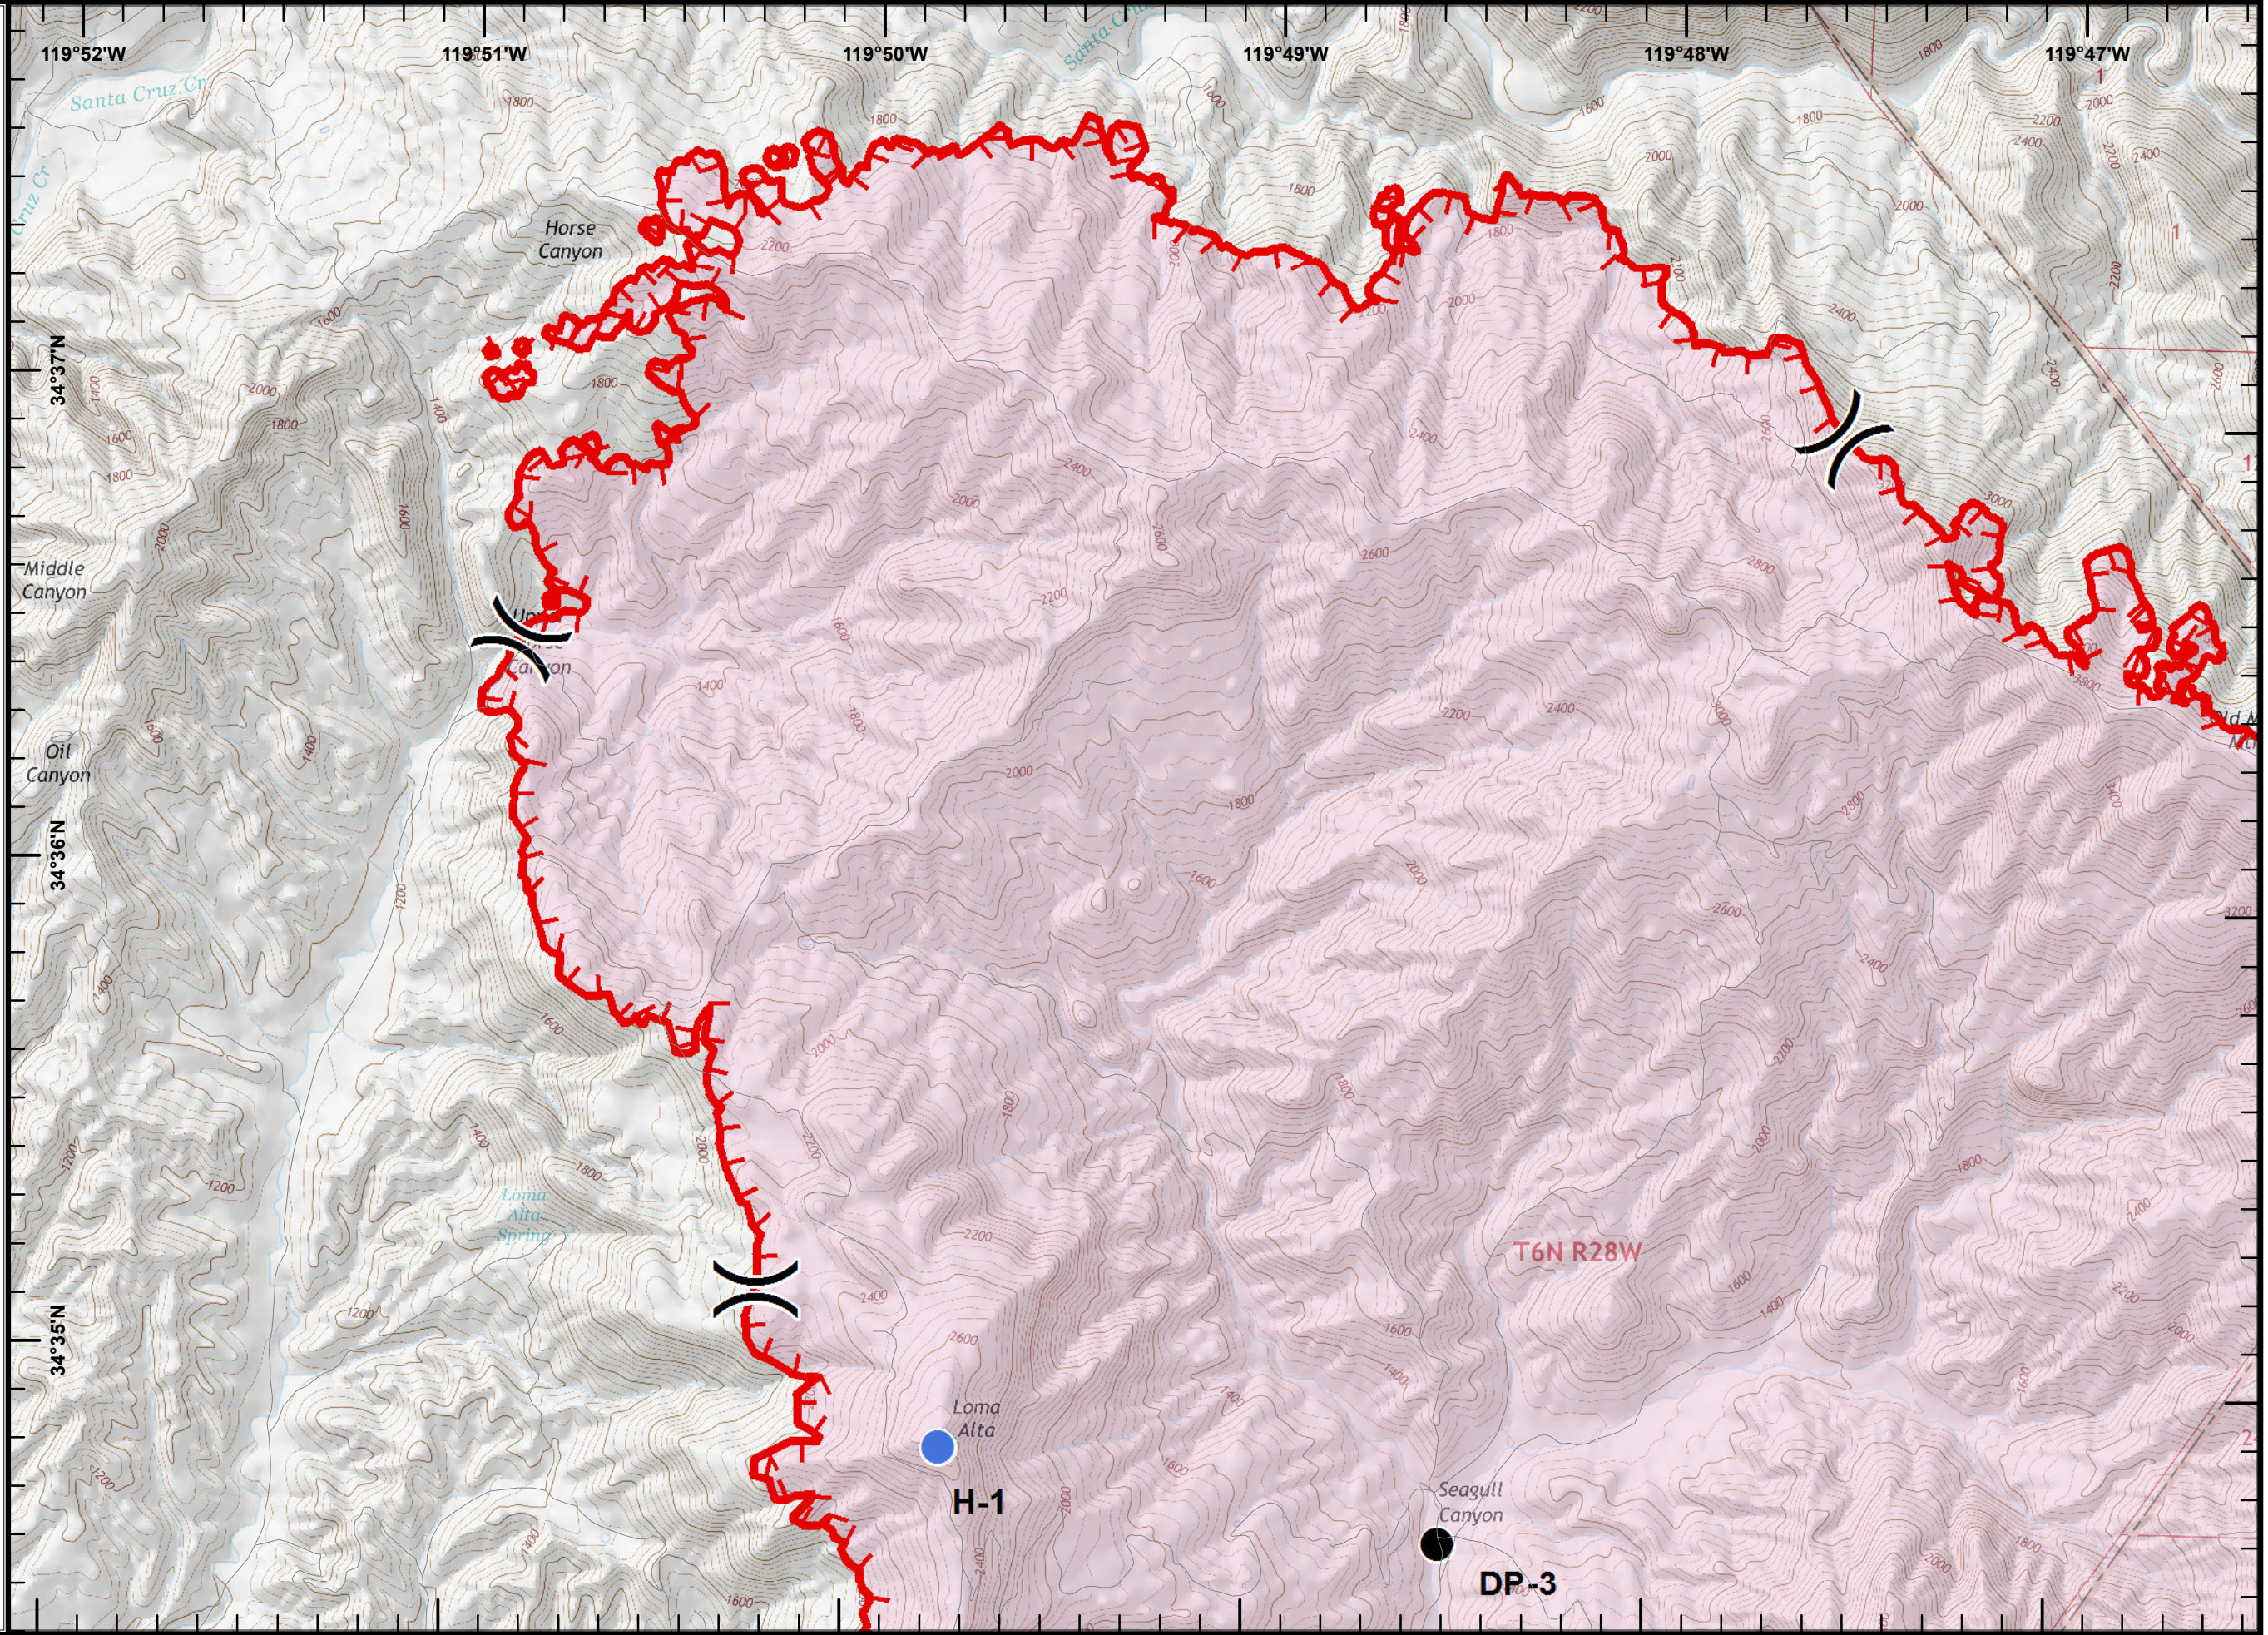

**Rey Fire**  
**CA-LPF-002809**  
**8/21/2016**  
**Day**  
**NAD83**  
**Map Page 1**

**Legend**

- Fire Points**
-  Drop Point
  -  Helispot
  -  Division Break
  -  Uncontrolled Fire Edge
  -  FirePolygon

Tile Location

Inv  
 August 20, 2016  
 2355 Hours

**Rey Fire**  
**CA-LPF-002809**  
**8/21/2016**  
**Day**  
**NAD83**  
**Map Page 2**

**Legend**

- Fire Points**
- Drop Point
  - Helispot
  - ⌋ Division Break
  - 🔥 Uncontrolled Fire Edge
  - FirePolygon

Tile Location

Inv  
August 20, 2016  
2355 Hours

**Rey Fire**  
**CA-LPF-002809**  
**8/21/2016**  
**Day**  
**NAD83**  
**Map Page 3**

**Legend**

- Fire Points**
-  Drop Point
  -  Fire Origin
  -  Helispot
  -  Incident Command Post
  -  Division Break
  -  Uncontrolled Fire Edge
  -  Completed Line
  -  FirePolygon

Tile Location

Inv  
 August 20, 2016  
 2355 Hrs

LOS PADRES  
 NATIONAL FOREST