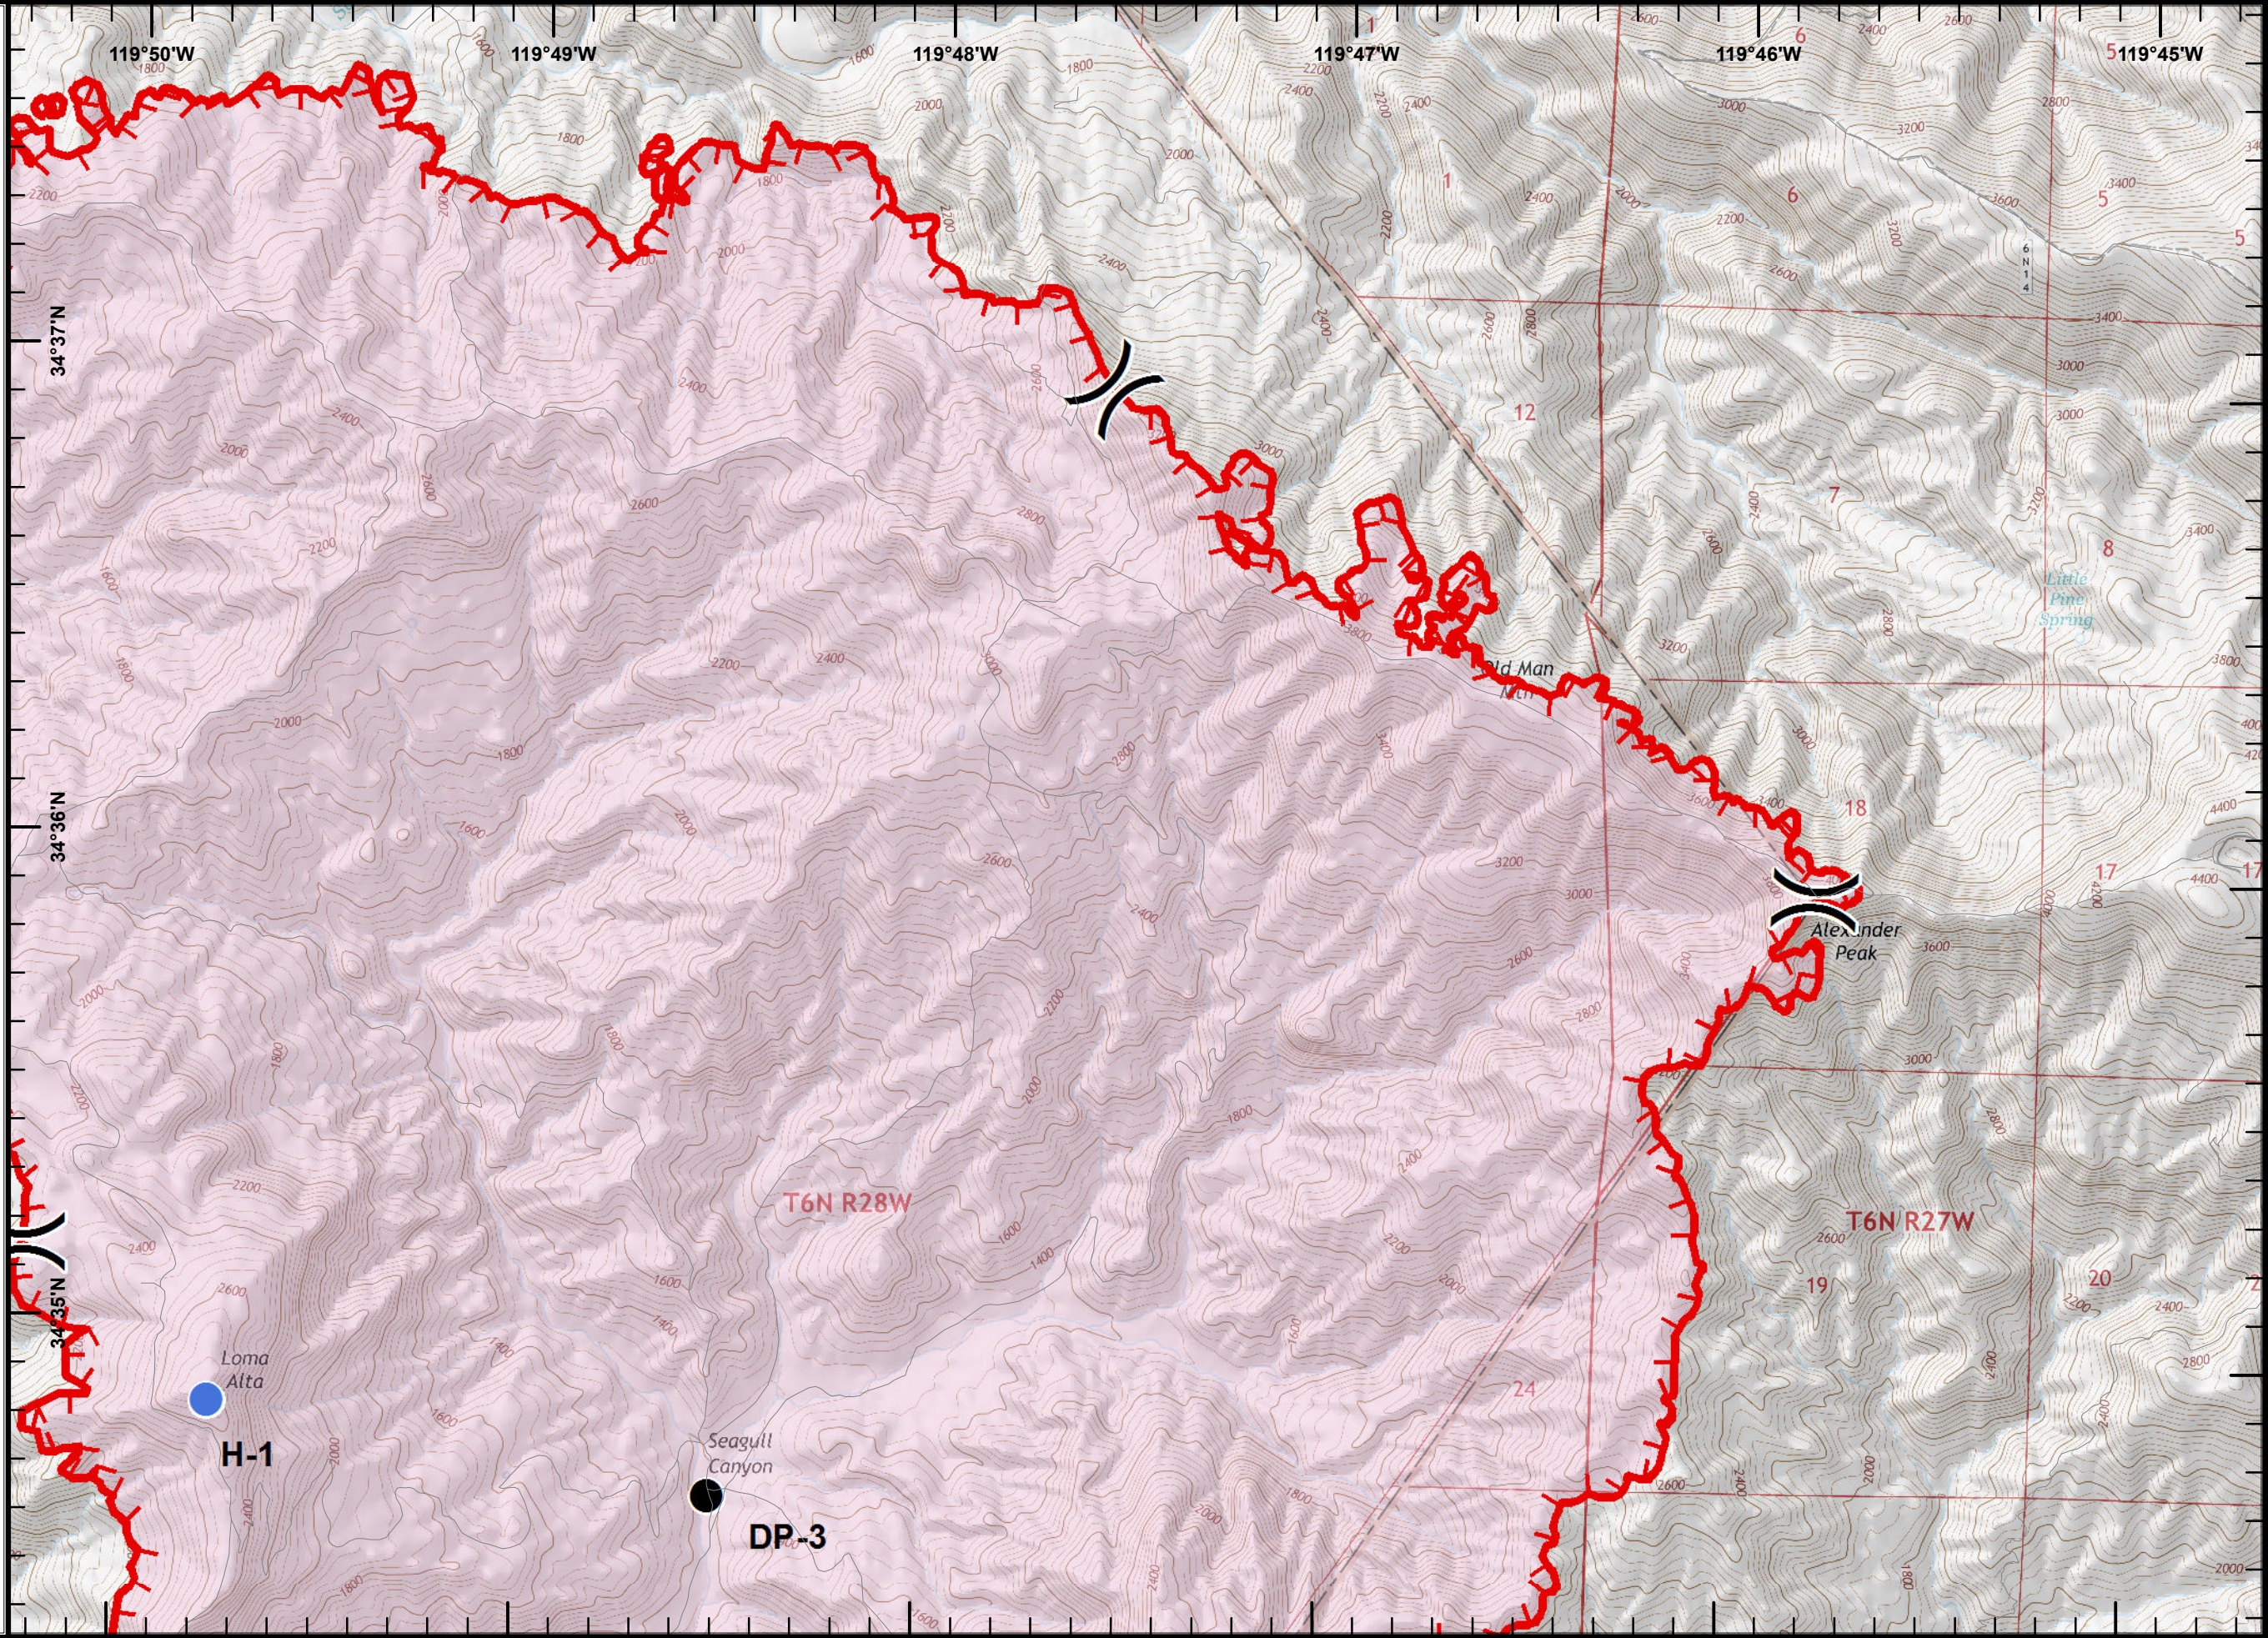

**Rey Fire**  
**CA-LPF-002809**  
**8/21/2016**  
**Day**  
**NAD83**  
**Map Page 1**

**Legend**

- Fire Points**
-  Drop Point
  -  Helispot
  -  Division Break
  -  Uncontrolled Fire Edge
  -  FirePolygon

Tile Location

Inv  
 August 20, 2016  
 2355 Hours

**Rey Fire**  
**CA-LPF-002809**  
**8/21/2016**  
**Day**  
**NAD83**  
**Map Page 2**

**Legend**

- Fire Points**
- Drop Point
  - Helispot
  - ⌋ Division Break
  - 🔥 Uncontrolled Fire Edge
  - FirePolygon

Tile Location

Inv  
August 20, 2016  
2355 Hours

**Rey Fire**  
**CA-LPF-002809**  
**8/21/2016**  
**Day**  
**NAD83**  
**Map Page 3**

**Legend**

- Fire Points**
-  Drop Point
  -  Fire Origin
  -  Helispot
  -  Incident Command Post
  -  Division Break
  -  Uncontrolled Fire Edge
  -  Completed Line
  -  FirePolygon

Tile Location

Inv  
 August 20, 2016  
 2355 Hrs

LOS PADRES  
 NATIONAL FOREST