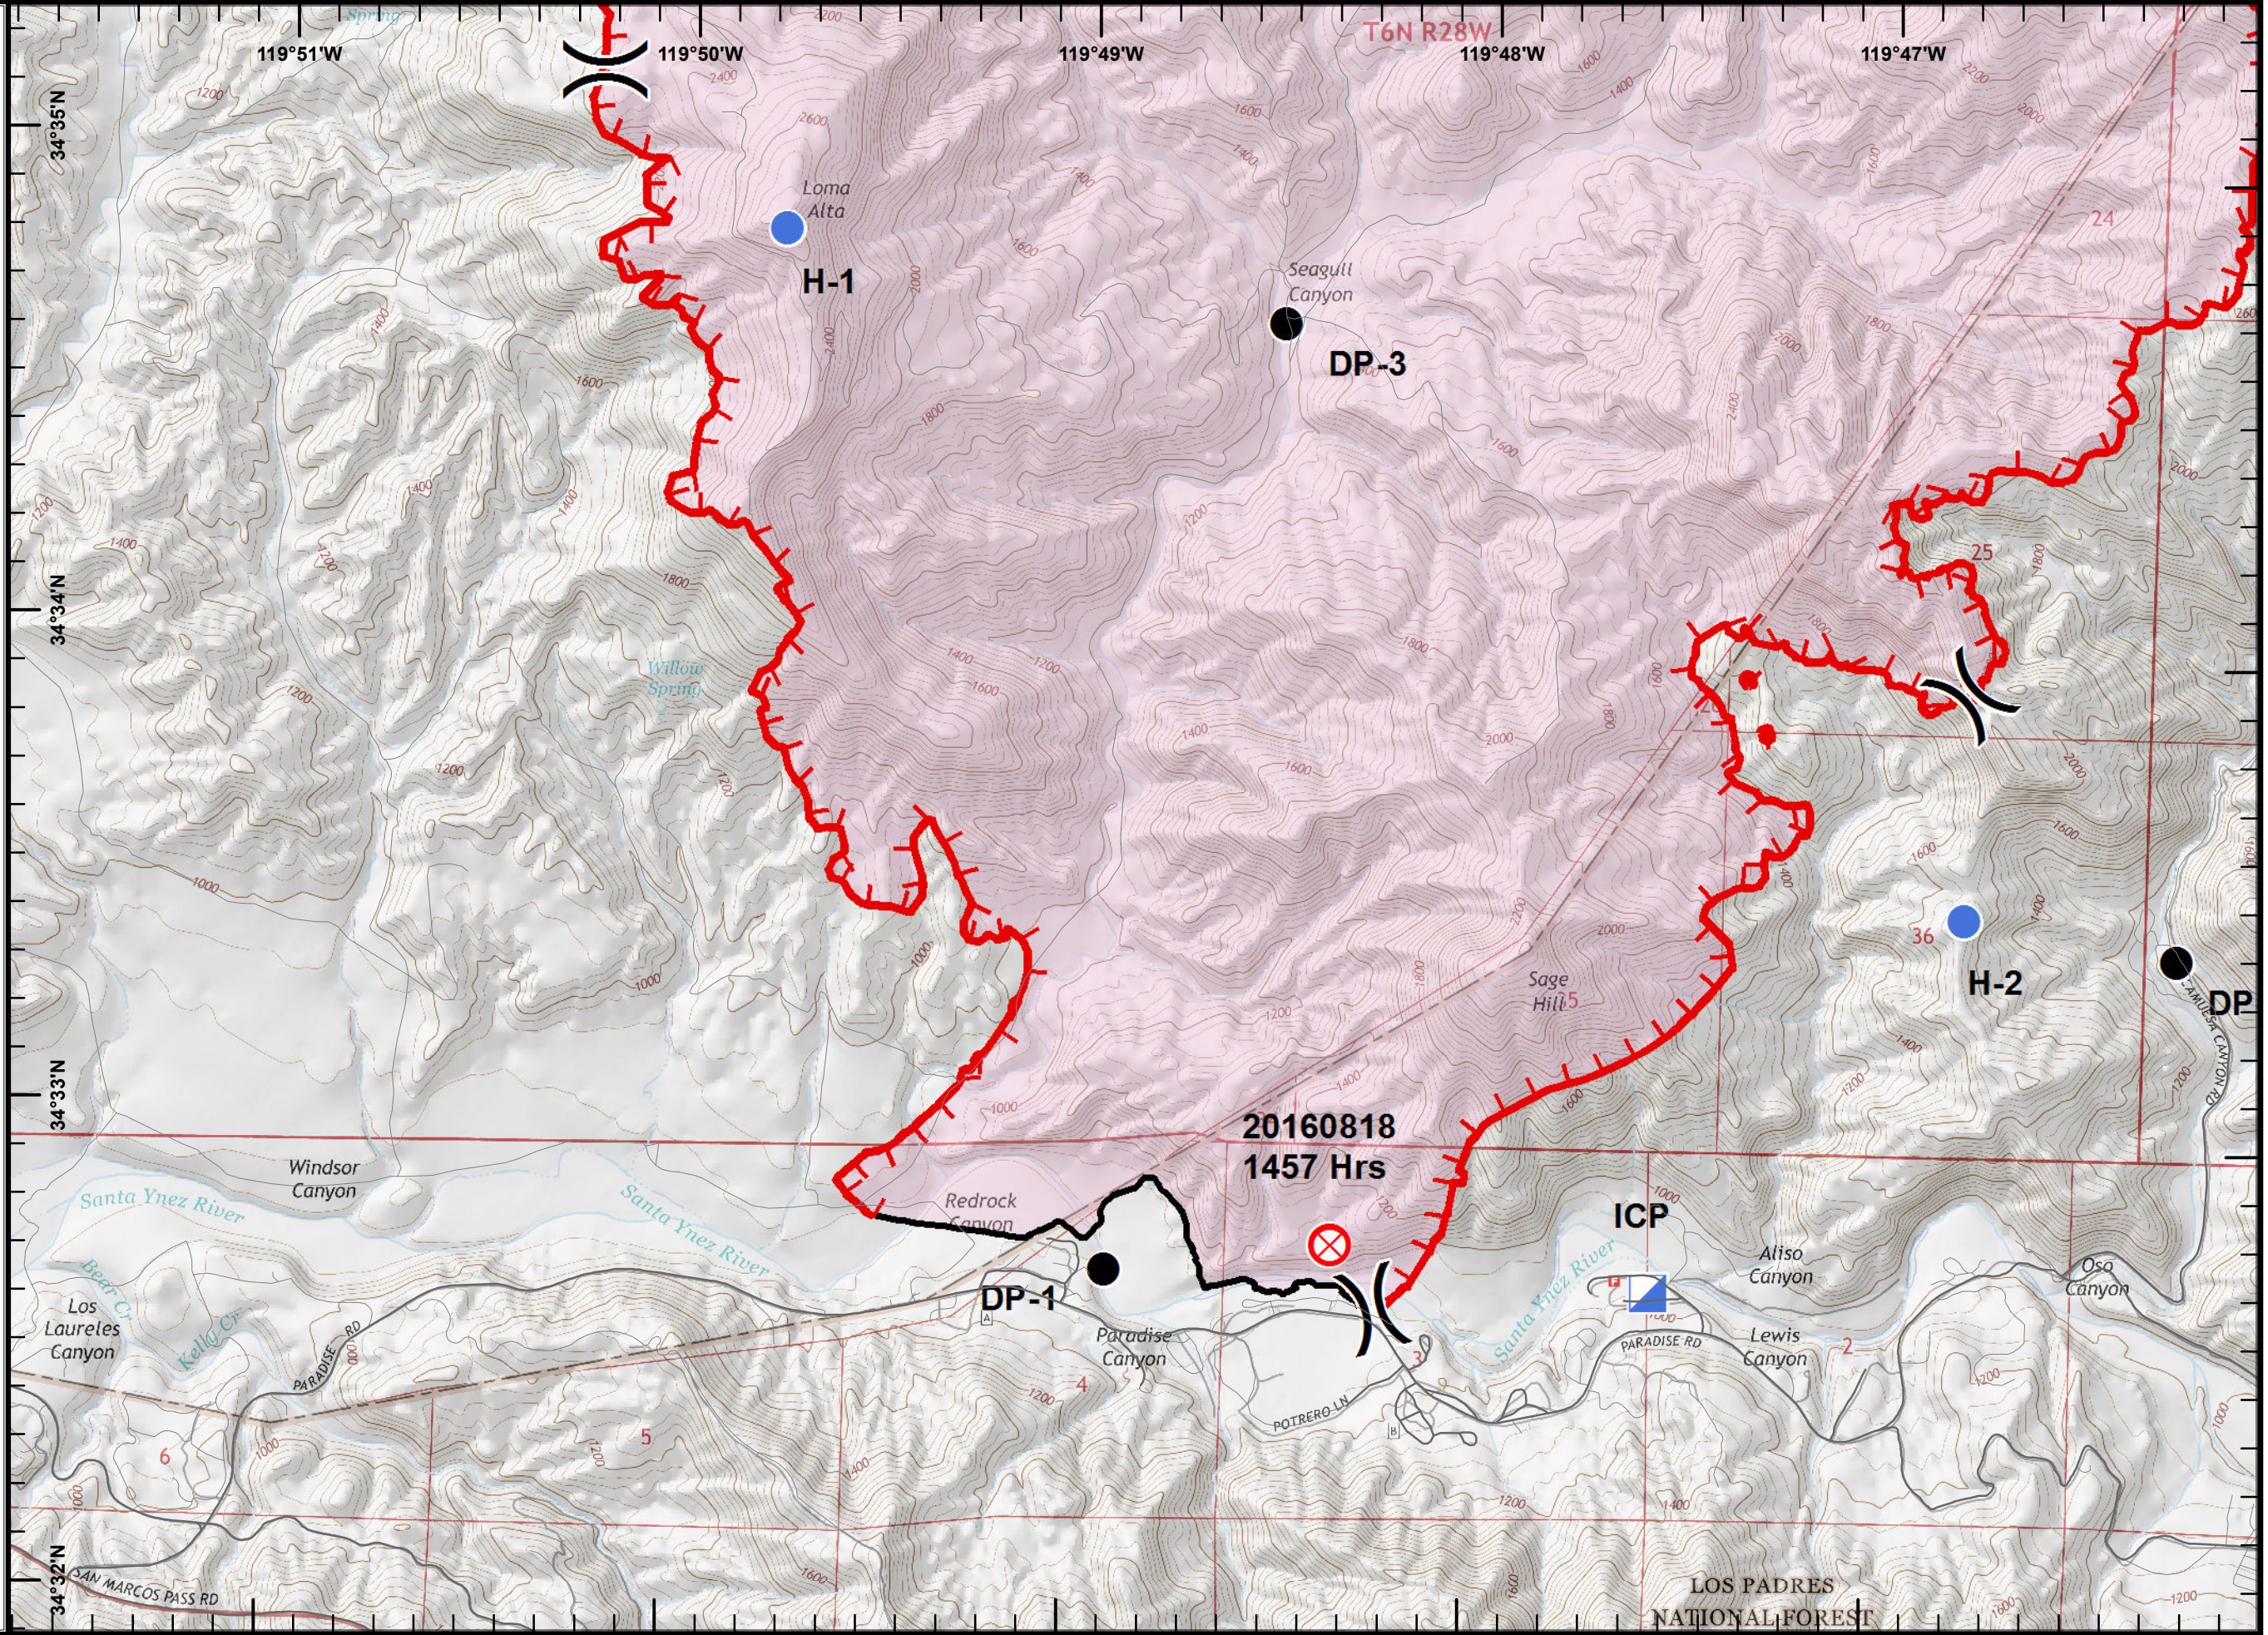

Tile Location

Inv  
 August 20, 2016  
 2355 Hours

**Rey Fire**  
**CA-LPF-002809**  
**8/21/2016**  
**Day**  
**NAD83**  
**Map Page 2**

**Legend**

- Fire Points**
- Drop Point
  - Helispot
  - ⌋ Division Break
  - 🔥 Uncontrolled Fire Edge
  - FirePolygon

Tile Location

Inv  
August 20, 2016  
2355 Hours

**Rey Fire**  
**CA-LPF-002809**  
**8/21/2016**  
**Day**  
**NAD83**  
**Map Page 3**

**Legend**

- Fire Points**
-  Drop Point
  -  Fire Origin
  -  Helispot
  -  Incident Command Post
  -  Division Break
  -  Uncontrolled Fire Edge
  -  Completed Line
  -  FirePolygon

Tile Location

Inv  
 August 20, 2016  
 2355 Hrs

LOS PADRES  
 NATIONAL FOREST