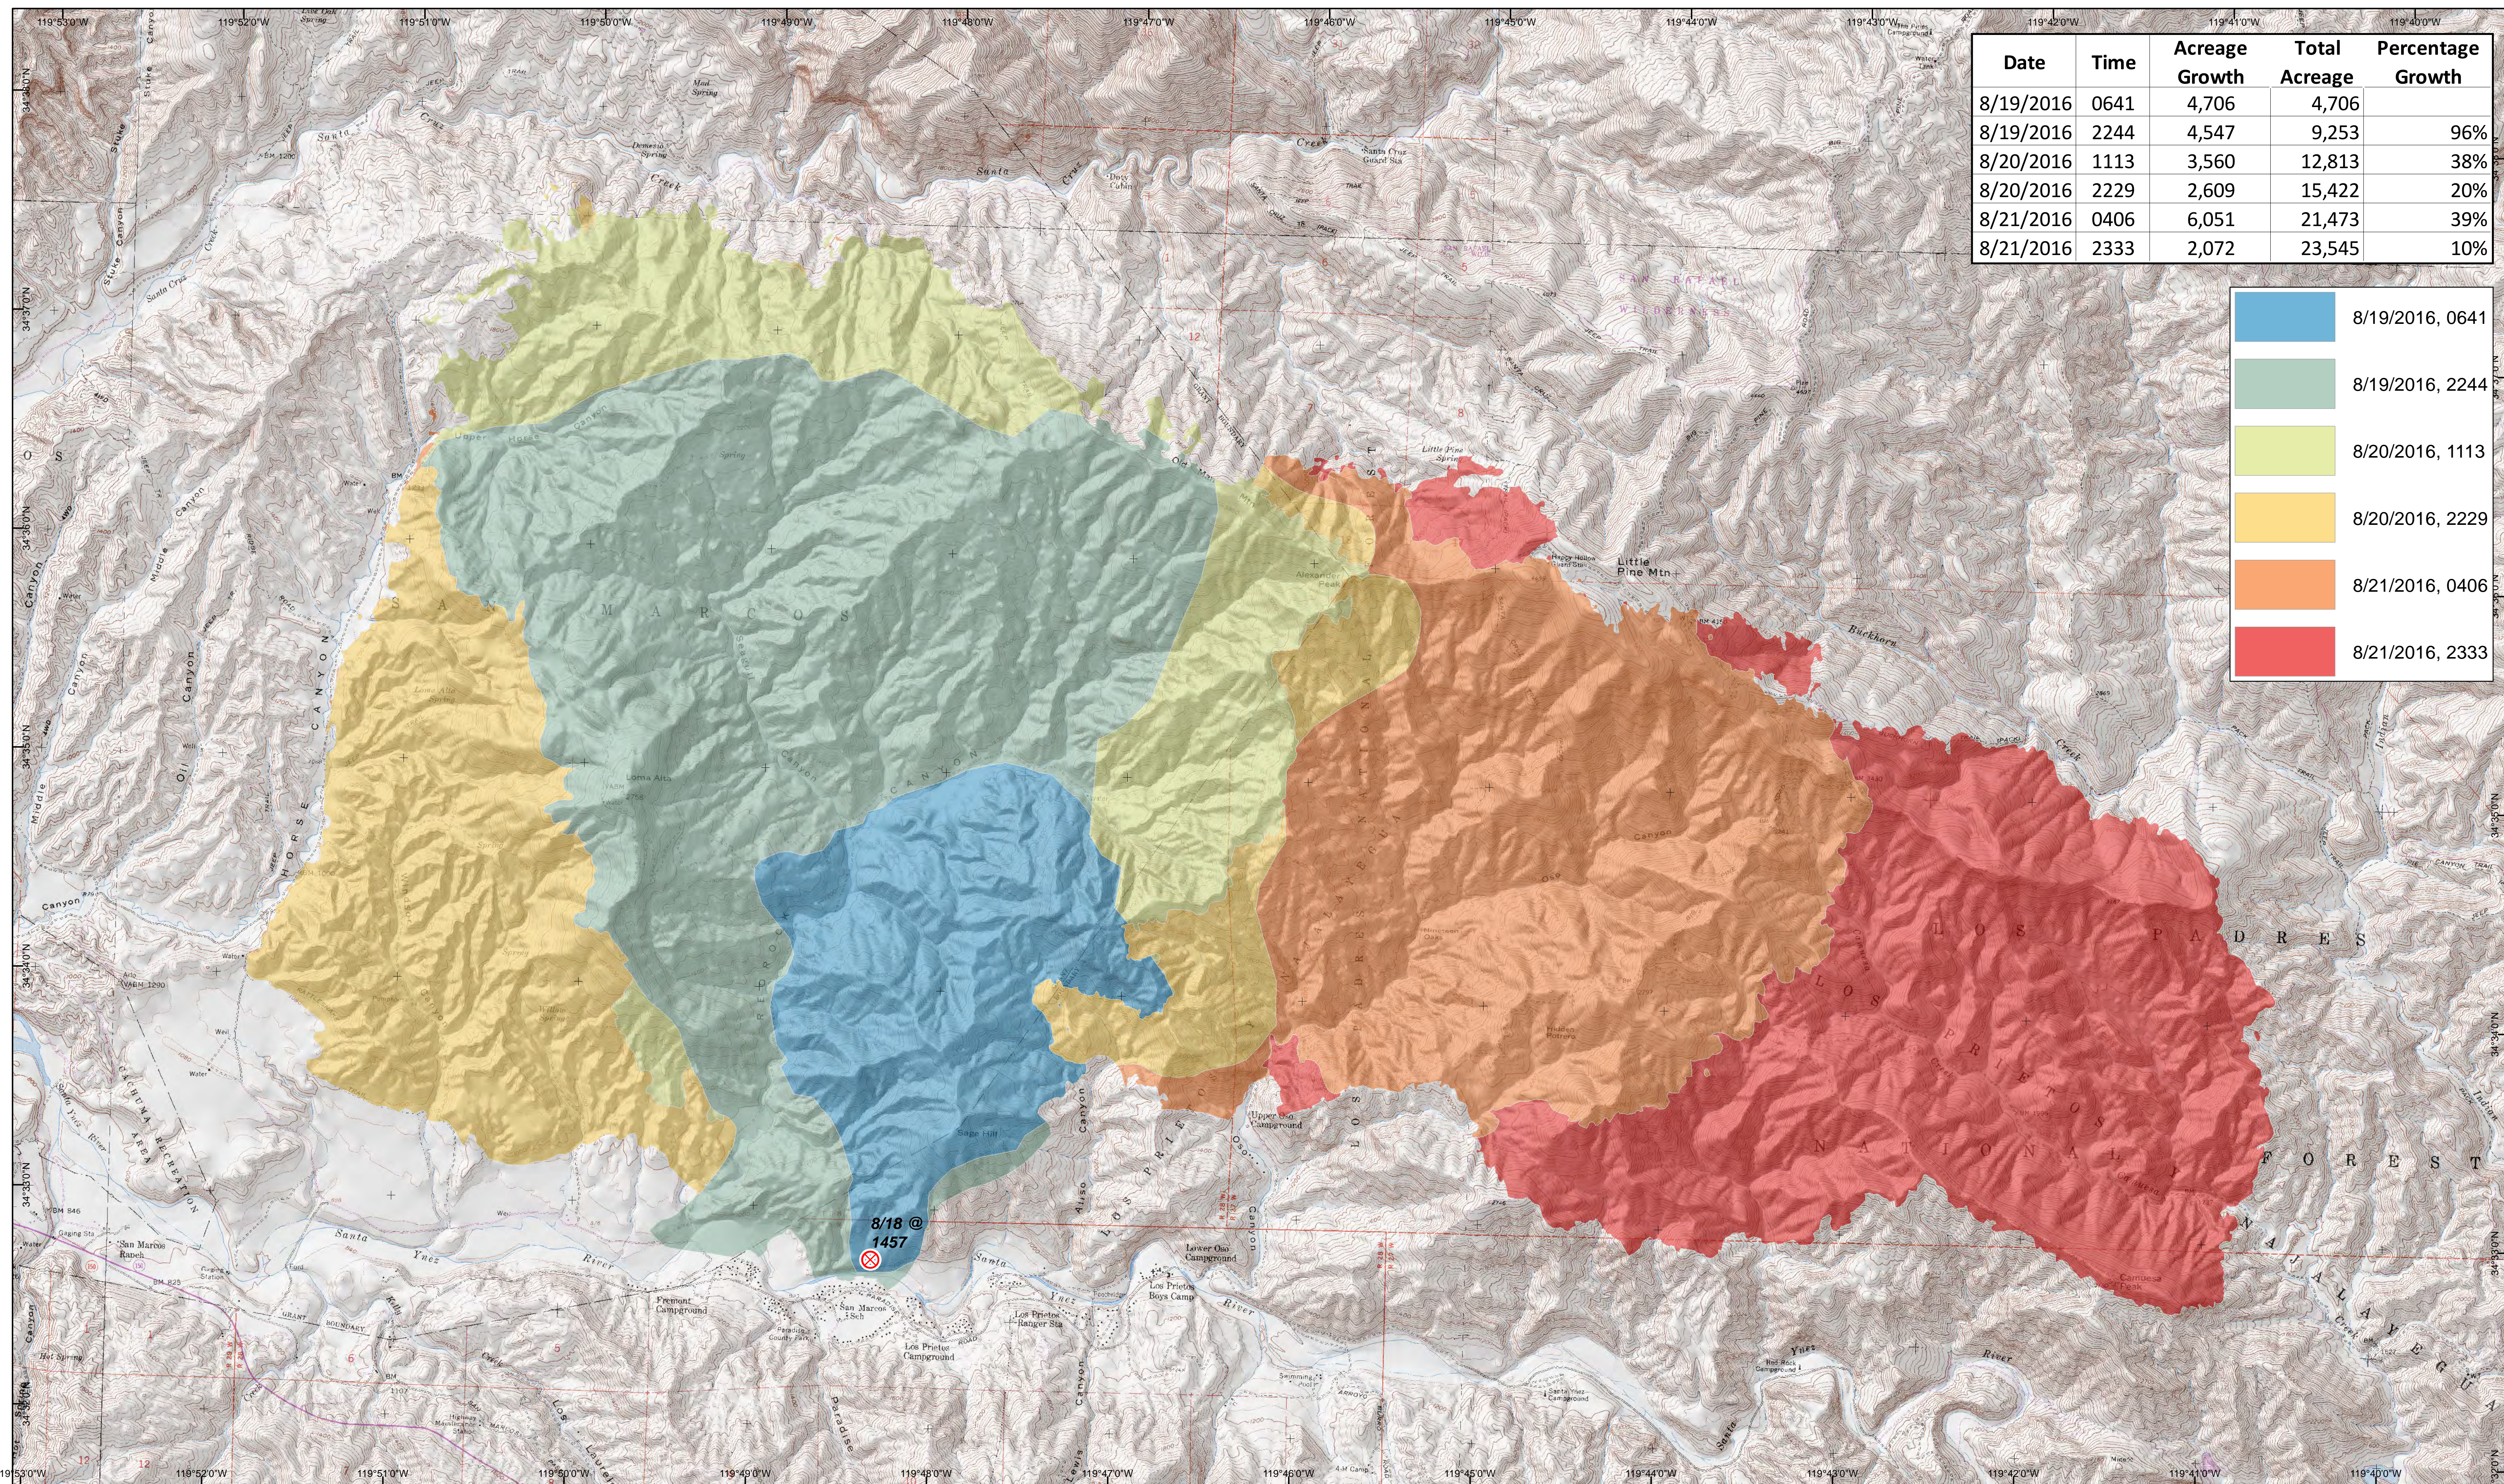

PROGRESSION MAP

REY FIRE

CA-LPF-002809

August 22, 2016
Day Shift
23,546 Acres

Date	Time	Acreage Growth	Total Acreage	Percentage Growth
8/19/2016	0641	4,706	4,706	
8/19/2016	2244	4,547	9,253	96%
8/20/2016	1113	3,560	12,813	38%
8/20/2016	2229	2,609	15,422	20%
8/21/2016	0406	6,051	21,473	39%
8/21/2016	2333	2,072	23,545	10%

	8/19/2016, 0641
	8/19/2016, 2244
	8/20/2016, 1113
	8/20/2016, 2229
	8/21/2016, 0406
	8/21/2016, 2333

NAD_1983_UTM_Zone_11N
D_North_American_1983

1 inch = 0.38 miles
1:24,000

0 0.25 0.5 1
Miles

Legend

FirePoint

MS
1227 Hours
Aug 22, 2016

Progression Map