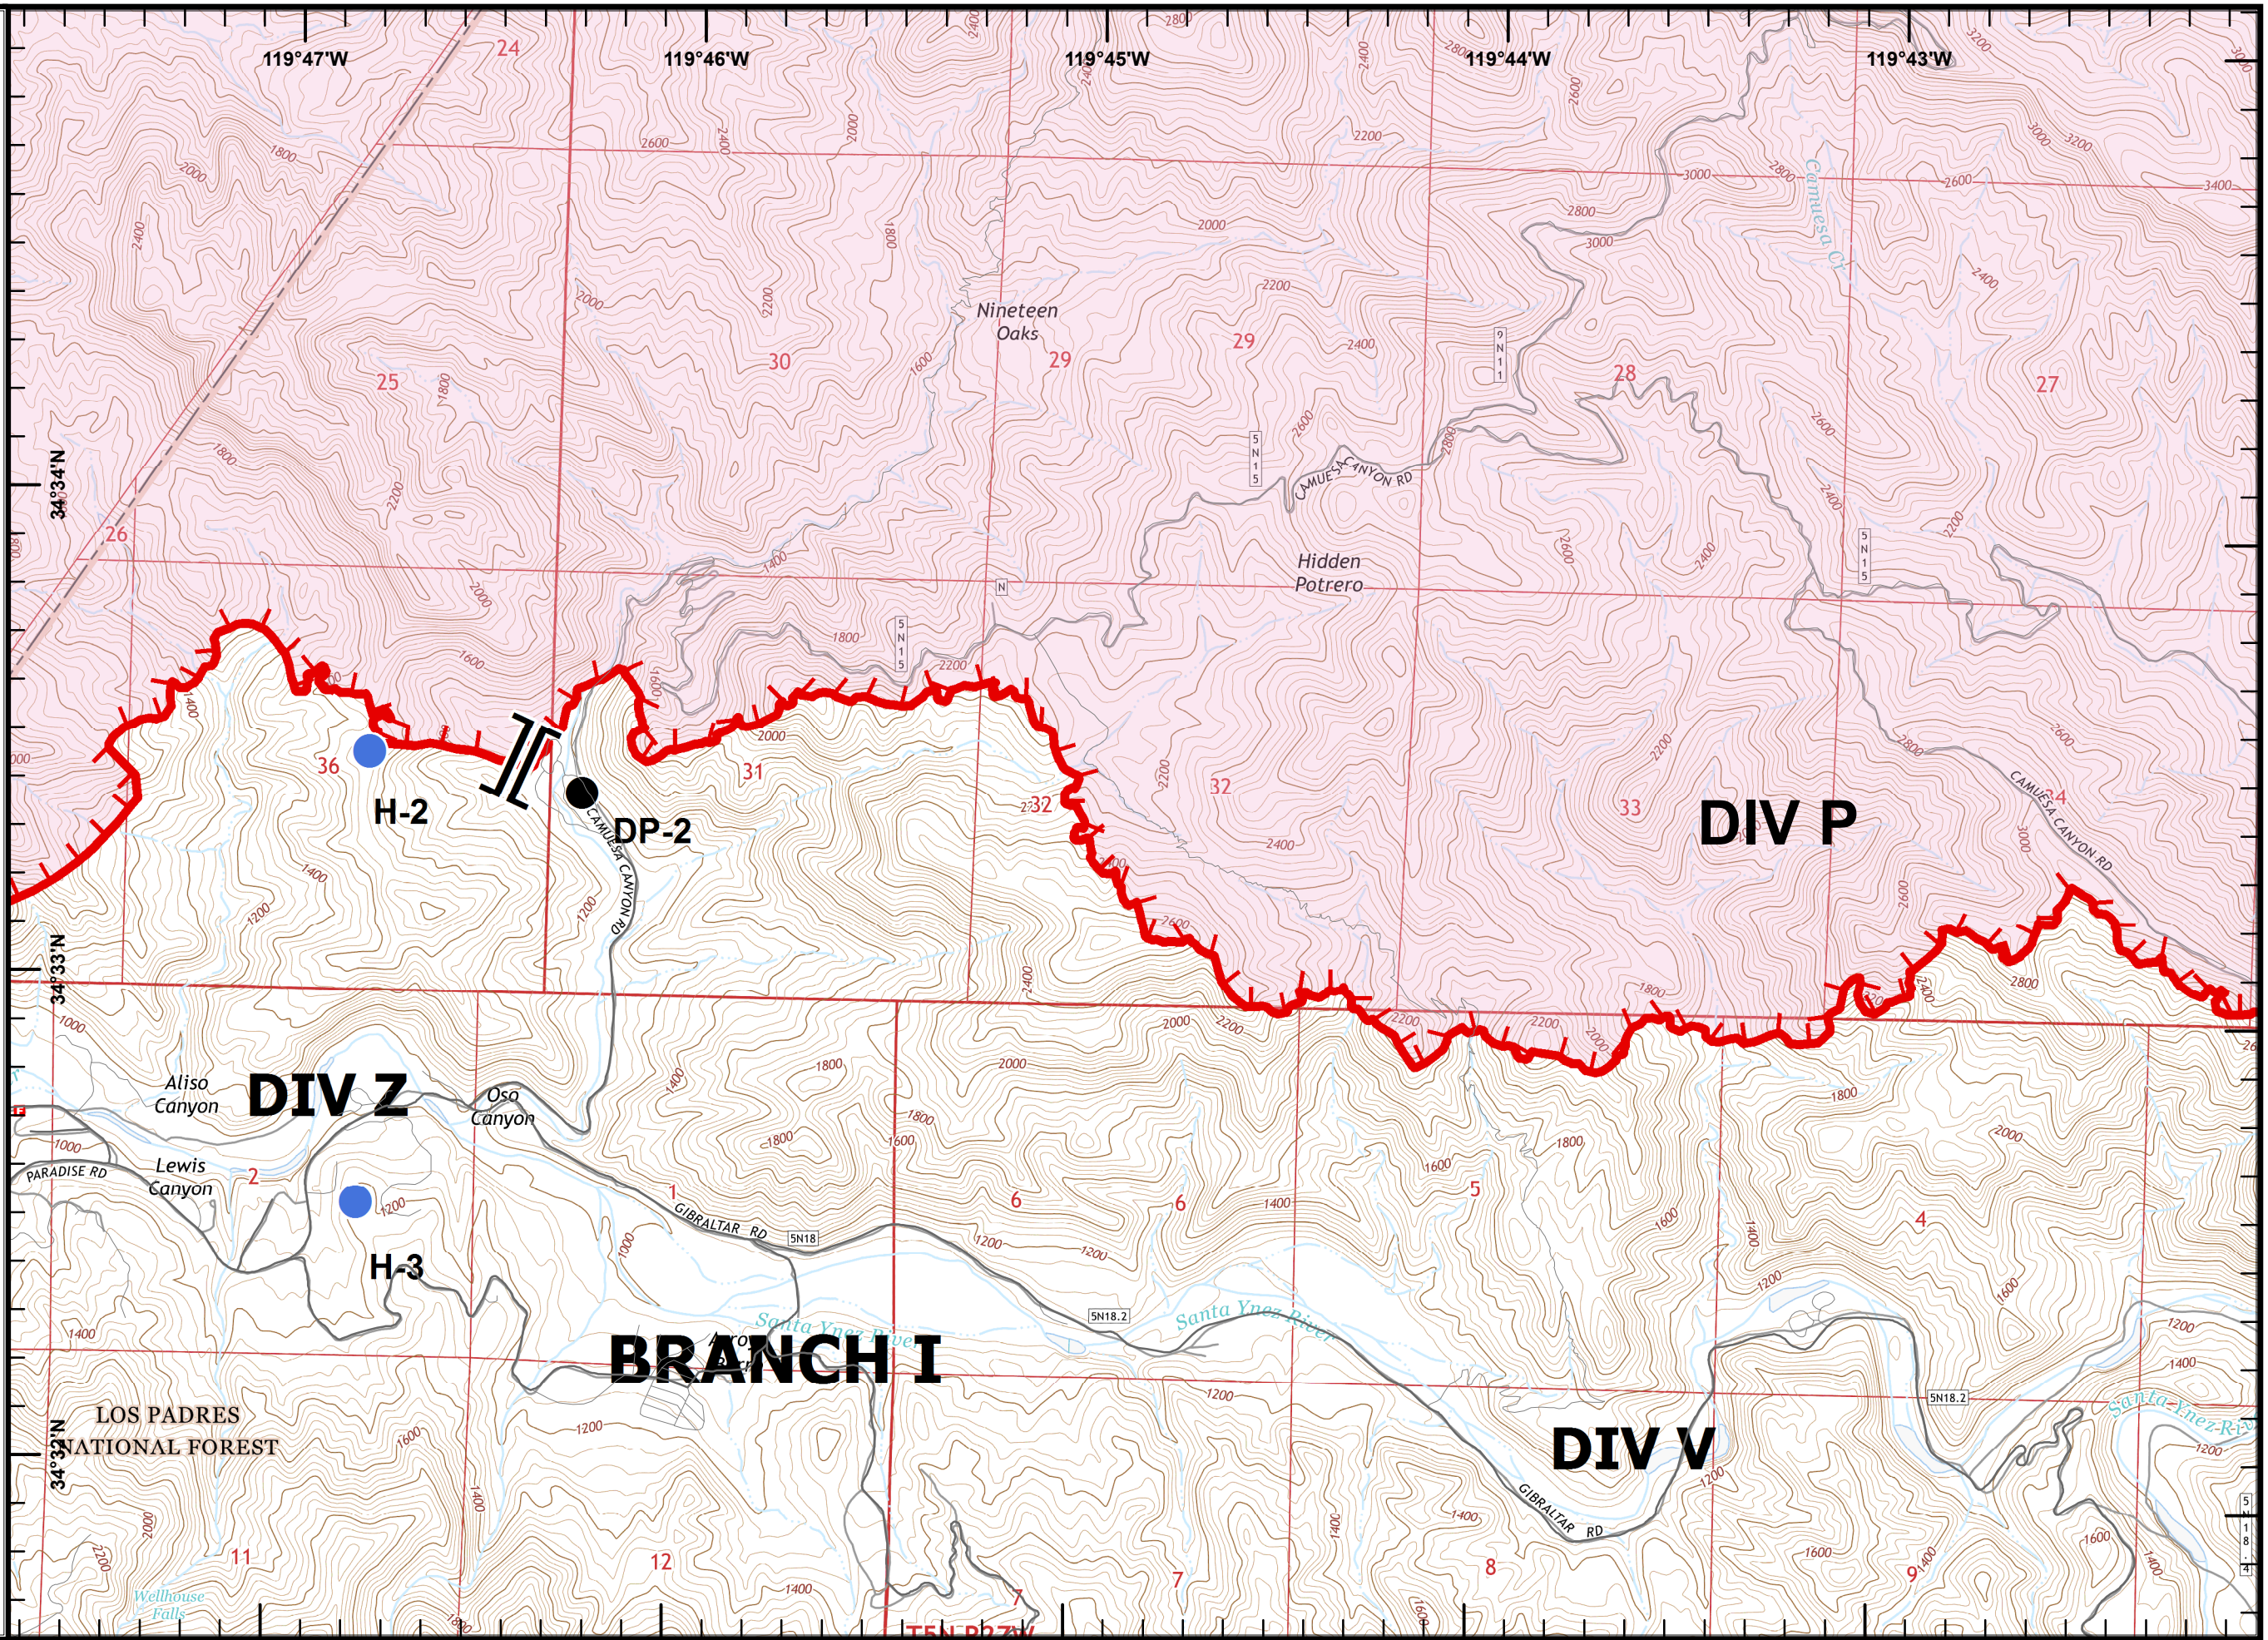

Rey Fire
CA-LPF-002809
8/22/2016
Day
NAD83
Map Page 3

Legend

Fire Points

-  Drop Point
-  Fire Origin
-  Helibase
-  Helispot
-  Division Break
-  Uncontrolled Fire Edge
-  Completed Line
-  FirePolygon

Tile Location

Inv
 August 21, 2016
 1410 Hours

Rey Fire
CA-LPF-002809
8/22/2016
Day
NAD83
Map Page 4

Legend

- Fire Points**
-  Drop Point
 -  Helispot
 -  Branch
 -  Uncontrolled Fire Edge
 -  FirePolygon

Tile Location

0 0.25 0.5
Miles

Imv
August 21, 2016
1410 Hours

Rey Fire
CA-LPF-002809
8/22/2016
Day
NAD83
Map Page 5

Legend

- Fire Points**
-  Water Source
 -  Uncontrolled Fire Edge
 -  FirePolygon

Tile Location

Imv
 August 21, 2016
 1410 Hours