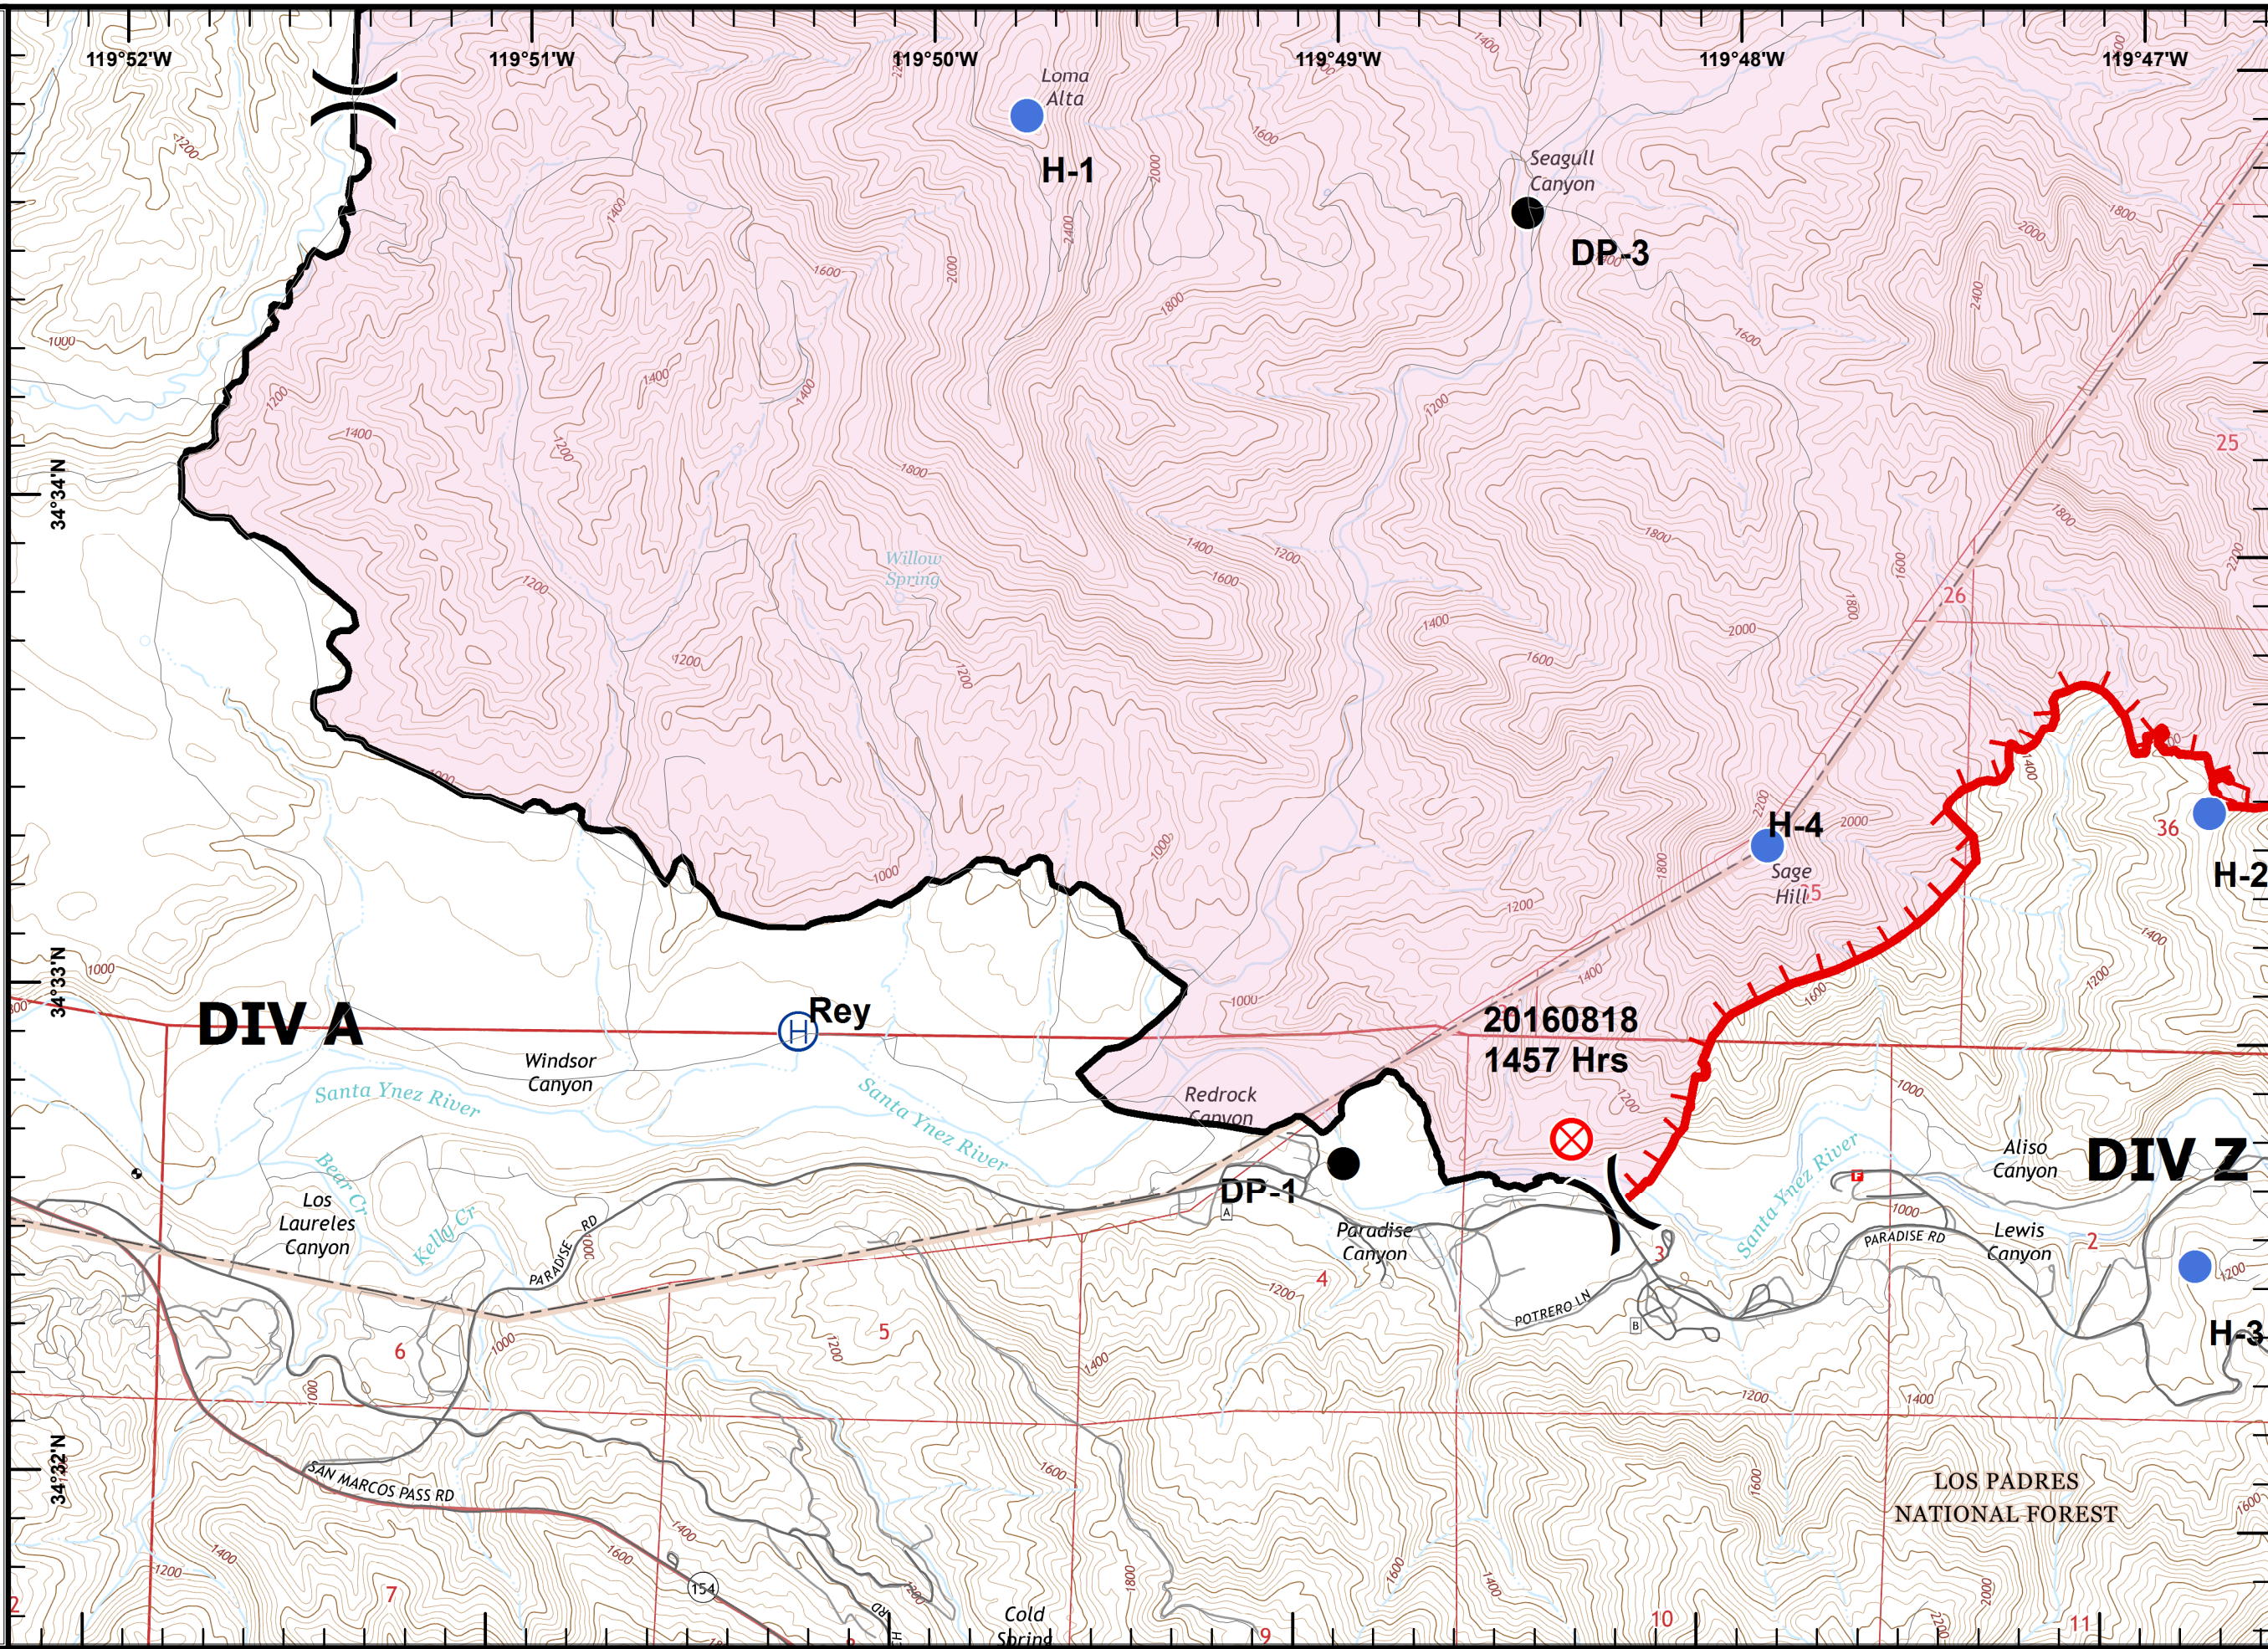

Rey Fire
CA-LPF-002809
8/22/2016
Day
NAD83
Map Page 3

Legend

Fire Points

-  Drop Point
-  Fire Origin
-  Helibase
-  Helispot
-  Division Break
-  Uncontrolled Fire Edge
-  Completed Line
-  FirePolygon

Tile Location

Inv
 August 21, 2016
 1410 Hours

Rey Fire
CA-LPF-002809
8/22/2016
Day
NAD83
Map Page 4

Legend

- Fire Points**
-  Drop Point
 -  Helispot
 -  Branch
 -  Uncontrolled Fire Edge
 -  FirePolygon

Tile Location

0 0.25 0.5
Miles

Imv
August 21, 2016
1410 Hours

Rey Fire
CA-LPF-002809
8/22/2016
Day
NAD83
Map Page 5

Legend

- Fire Points**
-  Water Source
 -  Uncontrolled Fire Edge
 -  FirePolygon

Tile Location

Imv
 August 21, 2016
 1410 Hours