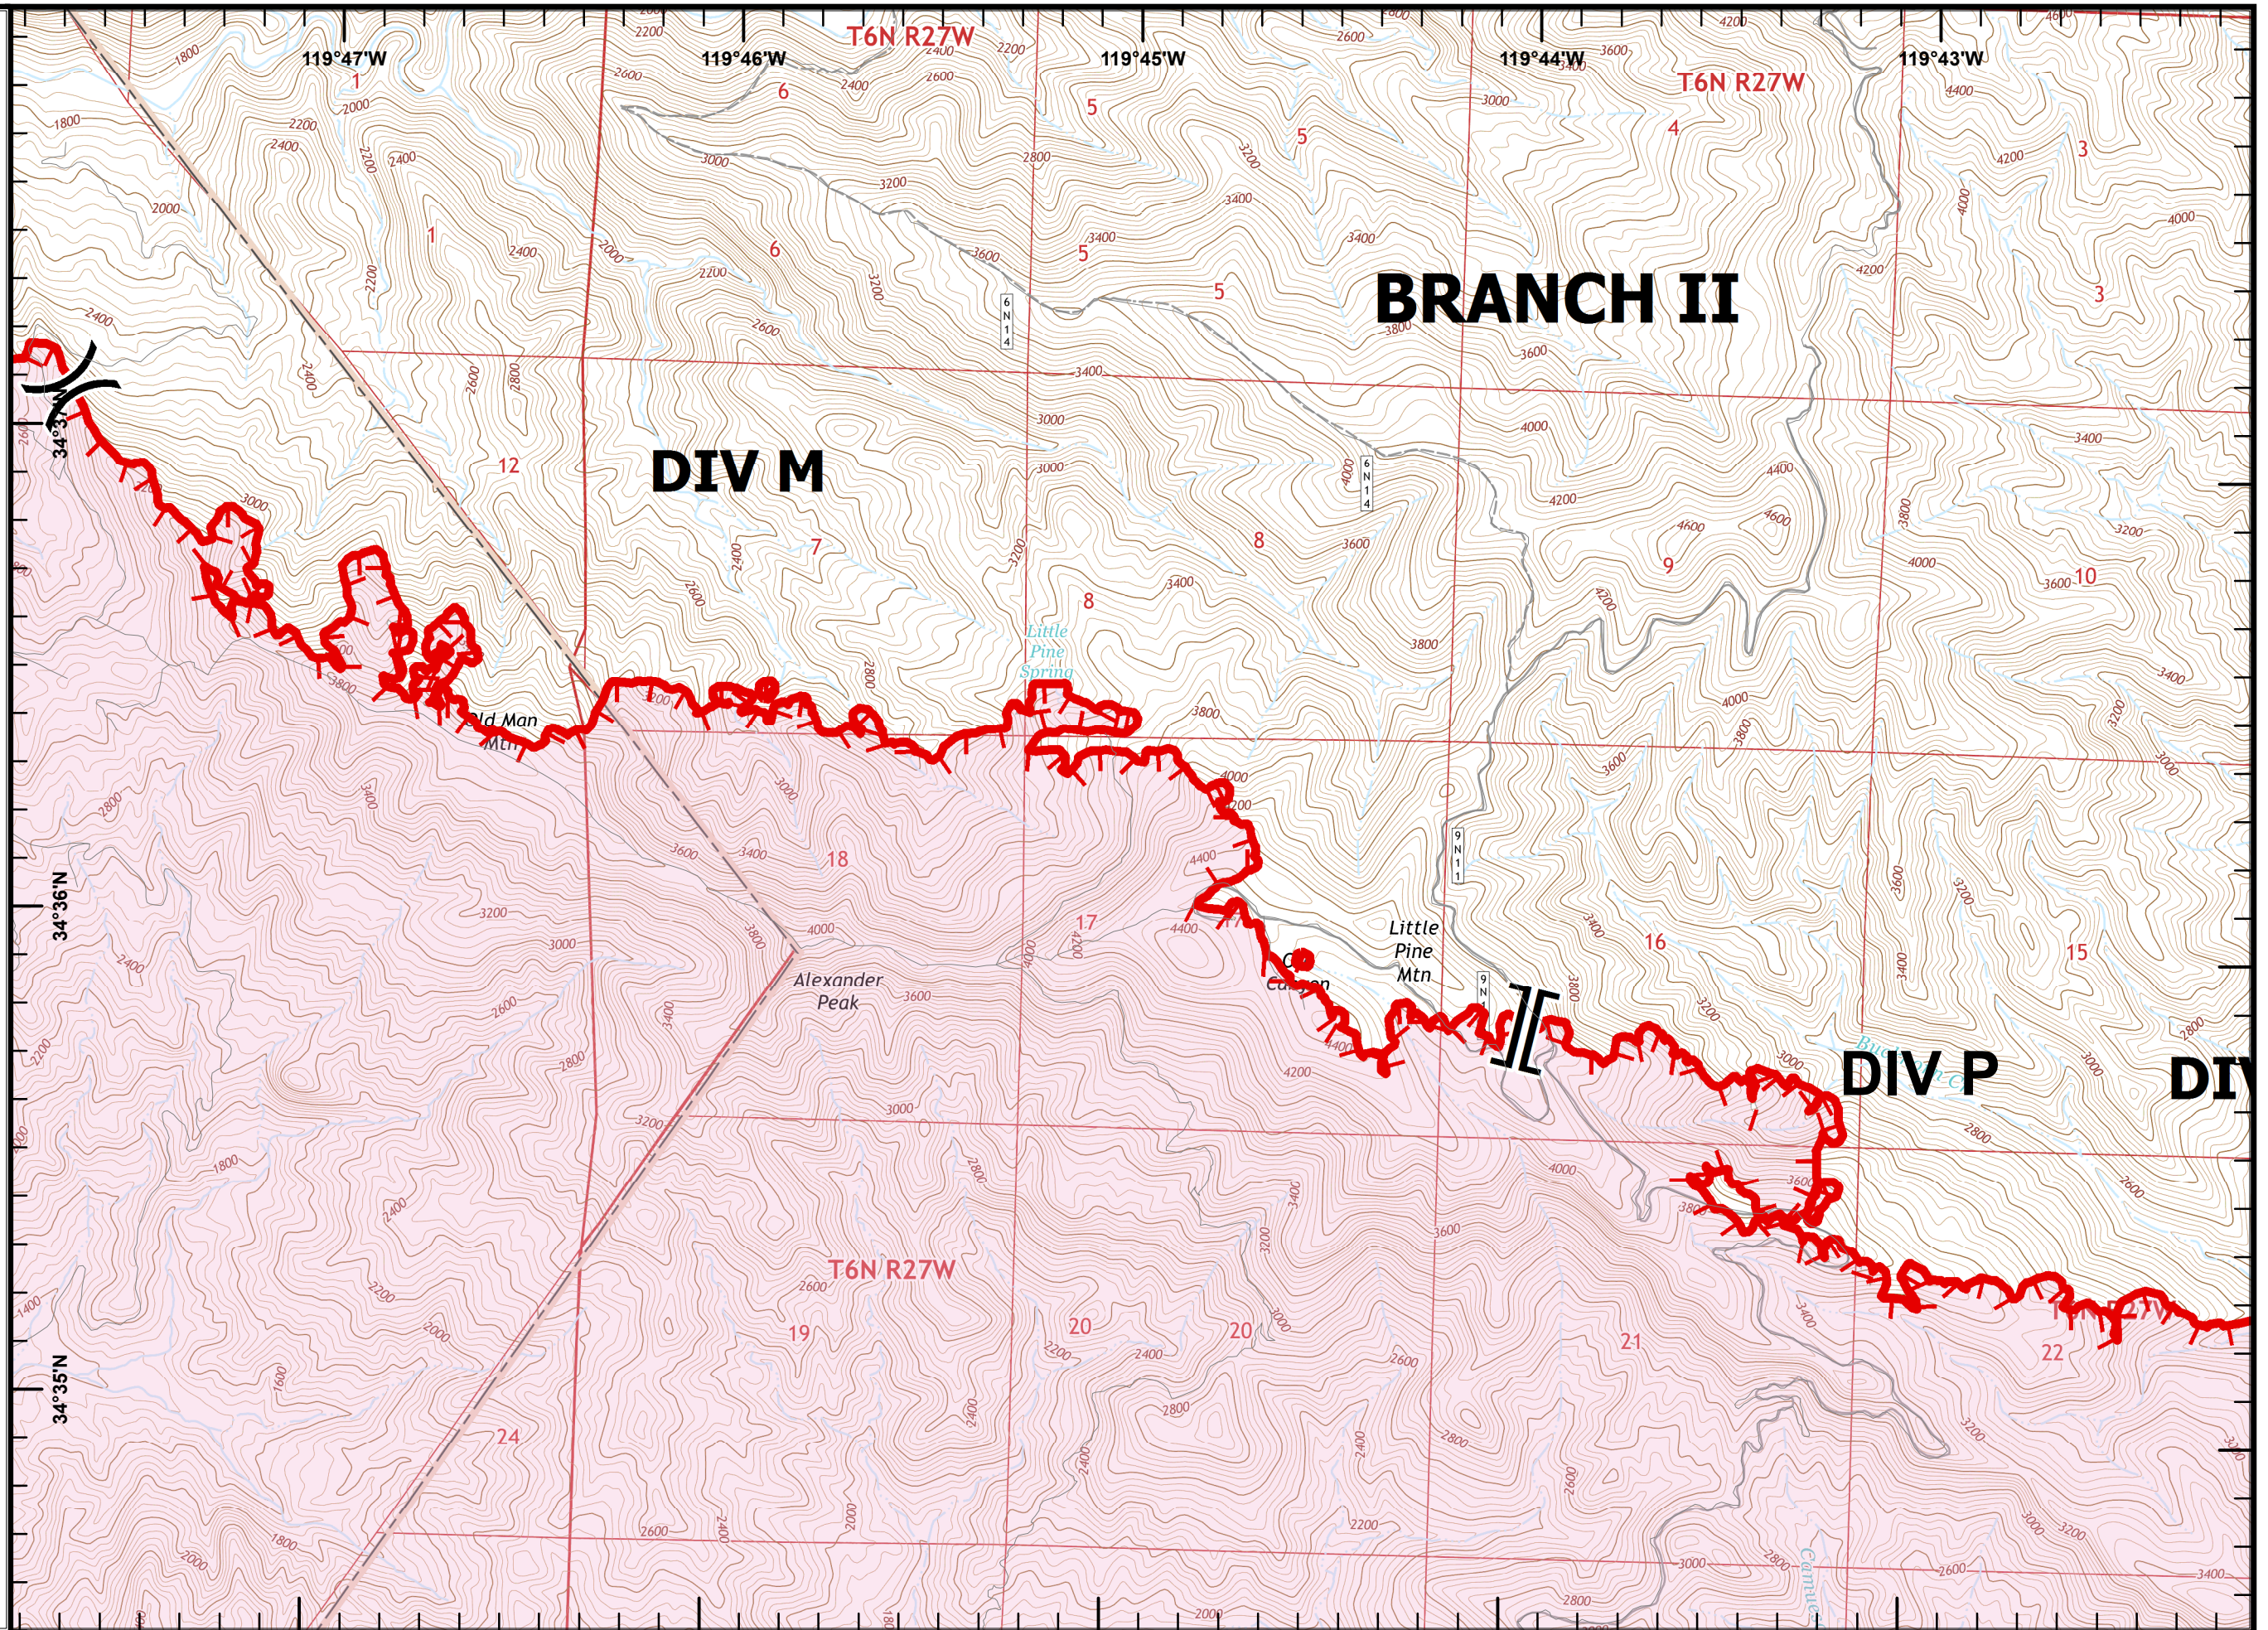

Rey Fire
CA-LPF-002809
8/22/2016
Day
NAD83
Map Page 1

Legend

- Fire Points**
- Drop Point
 - Helispot
 - ⌋ Division Break
 - 🔴 Uncontrolled Fire Edge
 - ⚡ Completed Line
 - 🟡 FirePolygon

Tile Location

Inv
August 21, 2016
1410 Hours

Rey Fire
CA-LPF-002809
8/22/2016
Day
NAD83
Map Page 2

Legend

Division Break

Branch

Uncontrolled Fire Edge

FirePolygon

Tile Location

Imv
August 21, 2016
1410 Hours

Rey Fire
CA-LPF-002809
8/22/2016
Day
NAD83
Map Page 3

Legend

Fire Points

-  Drop Point
-  Fire Origin
-  Helibase
-  Helispot
-  Division Break
-  Uncontrolled Fire Edge
-  Completed Line
-  FirePolygon

Tile Location

0 0.25 0.5
Miles

Imv
August 21, 2016
1410 Hours

Rey Fire
CA-LPF-002809
8/22/2016
Day
NAD83
Map Page 5

Legend

- Fire Points**
-  Water Source
 -  Uncontrolled Fire Edge
 -  FirePolygon

Tile Location

Imv
 August 21, 2016
 1410 Hours