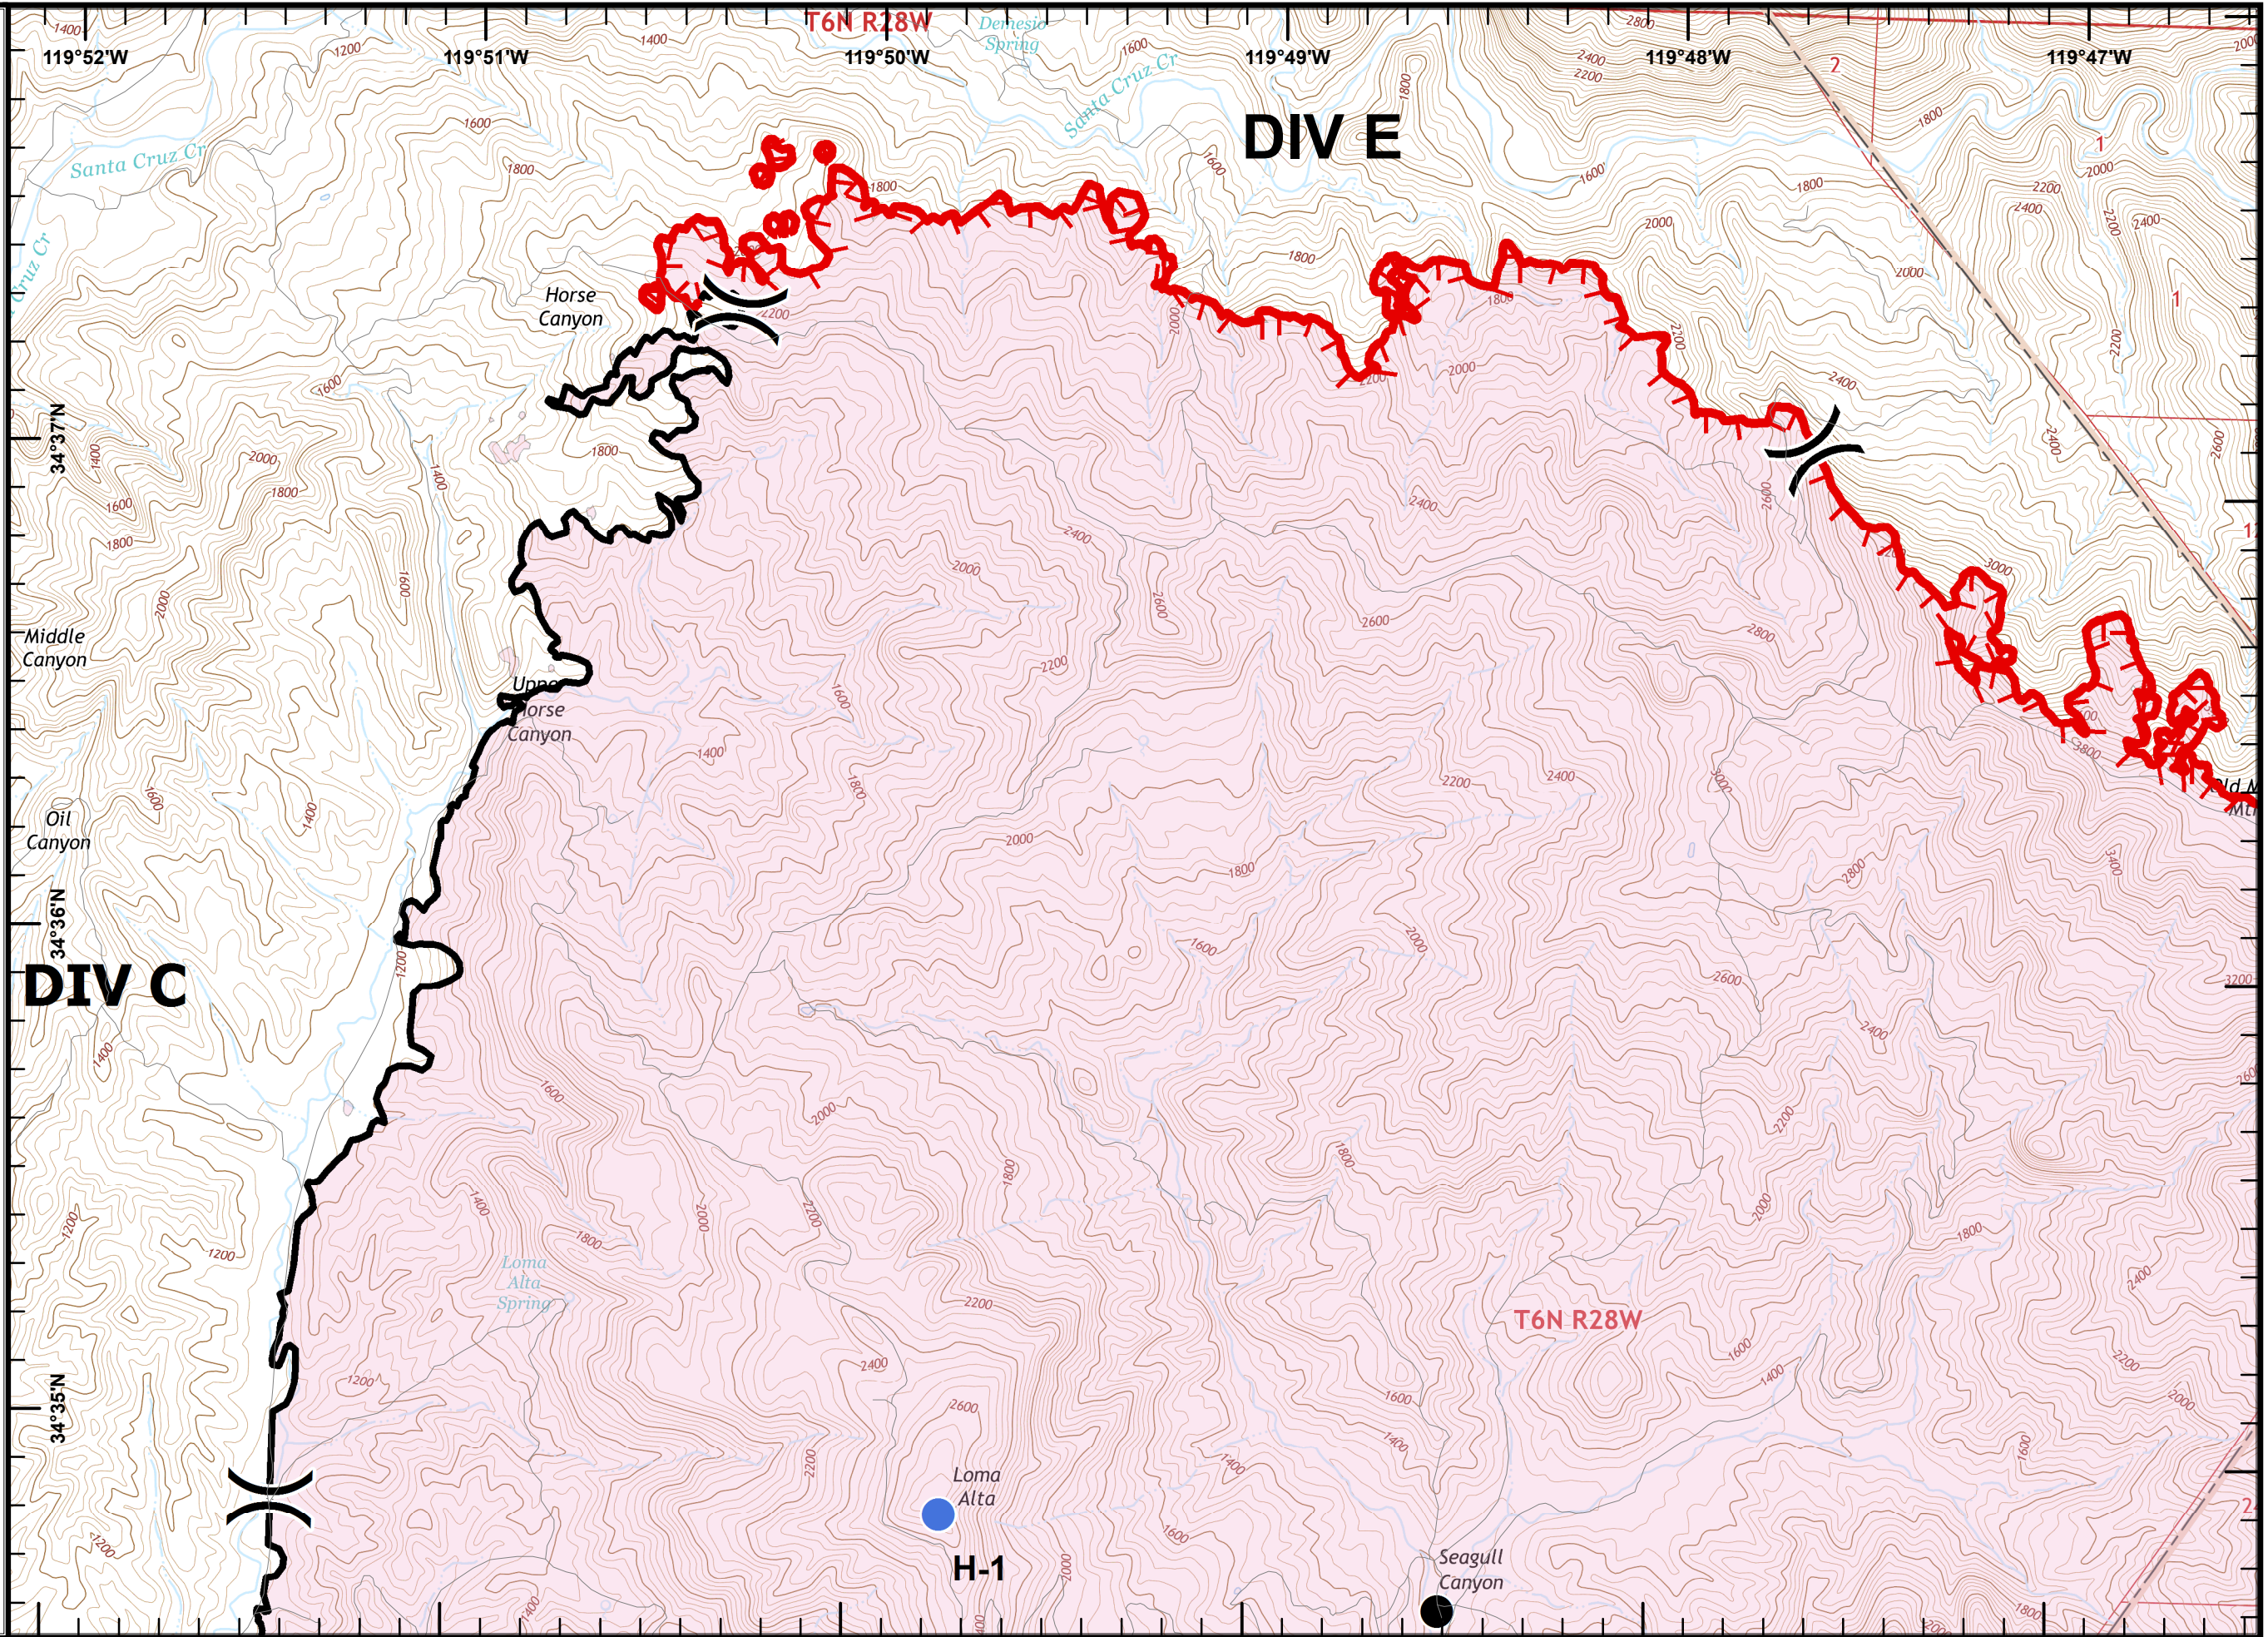

Rey Fire
CA-LPF-002809
8/22/2016
Day
NAD83
Map Page 1

Legend

- Fire Points**
- Drop Point
 - Helispot
 - ⌋ Division Break
 - 🔴 Uncontrolled Fire Edge
 - ⚡ Completed Line
 - 🟡 FirePolygon

Tile Location

Inv
August 21, 2016
1410 Hours

Rey Fire
CA-LPF-002809
8/22/2016
Day
NAD83
Map Page 2

Legend

Division Break

Branch

Uncontrolled Fire Edge

FirePolygon

Tile Location

Imv
August 21, 2016
1410 Hours

Rey Fire
CA-LPF-002809
8/22/2016
Day
NAD83
Map Page 3

Legend

Fire Points

-  Drop Point
-  Fire Origin
-  Helibase
-  Helispot
-  Division Break
-  Uncontrolled Fire Edge
-  Completed Line
-  FirePolygon

Tile Location

0 0.25 0.5
Miles

Imv
August 21, 2016
1410 Hours

Rey Fire
CA-LPF-002809
8/22/2016
Day
NAD83
Map Page 5

Legend

- Fire Points**
-  Water Source
 -  Uncontrolled Fire Edge
 -  FirePolygon

Tile Location

Imv
 August 21, 2016
 1410 Hours