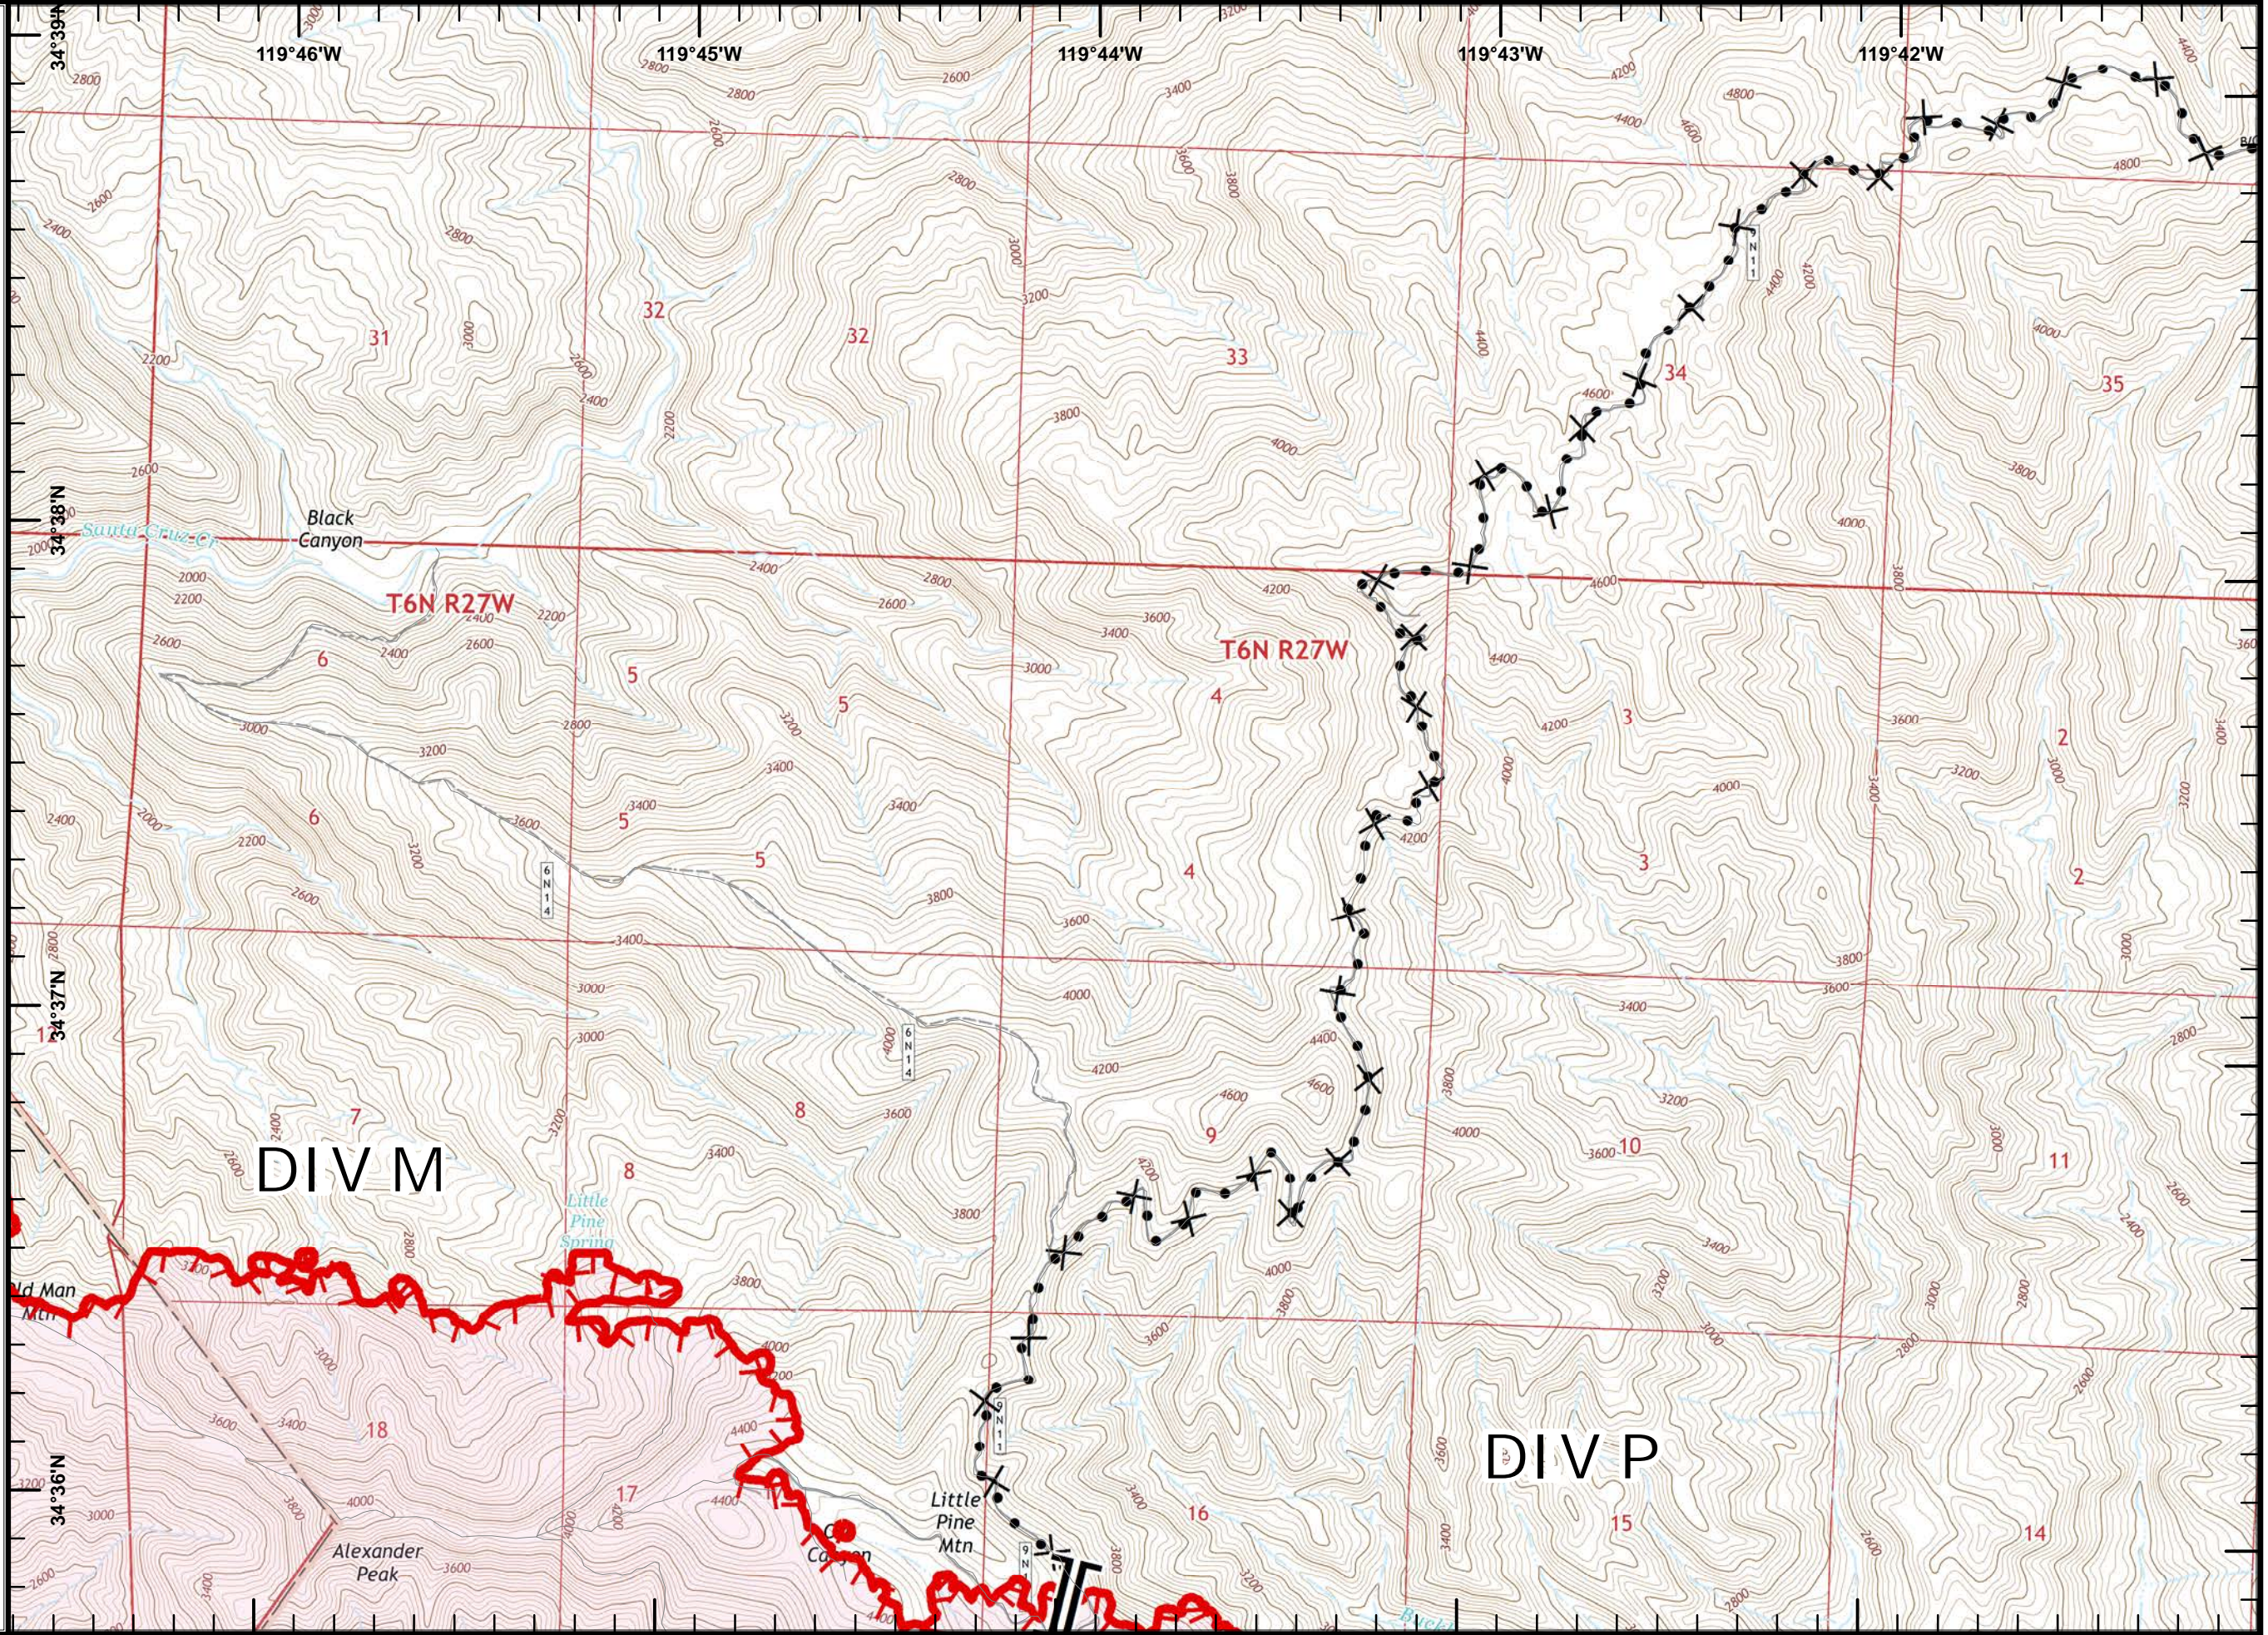

Fire Polygon

Tile Location

Imv
August 21, 2016
1410 Hours

Rey Fire
CA-LPF-002809
8/22/2016
Night
NAD83
Map Page 2

Legend

Imv
August 21, 2016
1410 Hours

Rey Fire
CA-LPF-002809
8/22/2016
Night
NAD83
Map Page 3

Legend

 Proposed Dozer Line
 Fire Polygon

Tile Location

0 0.25 0.5
Miles

Inv
August 21, 2016
1410 Hours

Rey Fire
CA-LPF-002809
8/22/2016
Night
NAD83
Map Page 4

Legend

- Fire Points**
- Drop Point
- ⊗ Fire Origin
- ⊕ Helibase
- Helispot
-) (Division Break
- ~ Completed Line
- FirePolygon

Tile Location

Imv
August 21, 2016
1410 Hours

Rey Fire
CA-LPF-002809
8/22/2016
Night
NAD83
Map Page 5

Legend

- Fire Points**
-  Drop Point
 -  Helispot
 -  Branch
 -  Uncontrolled Fire Edge
 -  Completed Line
 -  Proposed Dozer Line
 -  FirePolygon

Tile Location

Imv
 August 21, 2016
 1410 Hours

Rey Fire
CA-LPF-002809
8/22/2016
Night
NAD83
Map Page 6

Legend

- Fire Points**
-  Water Source
 -  Division Break
 -  Uncontrolled Fire Edge
 -  Completed Dozer Line
 -  Hand Line
 -  Proposed Dozer Line
 -  Fire Polygon