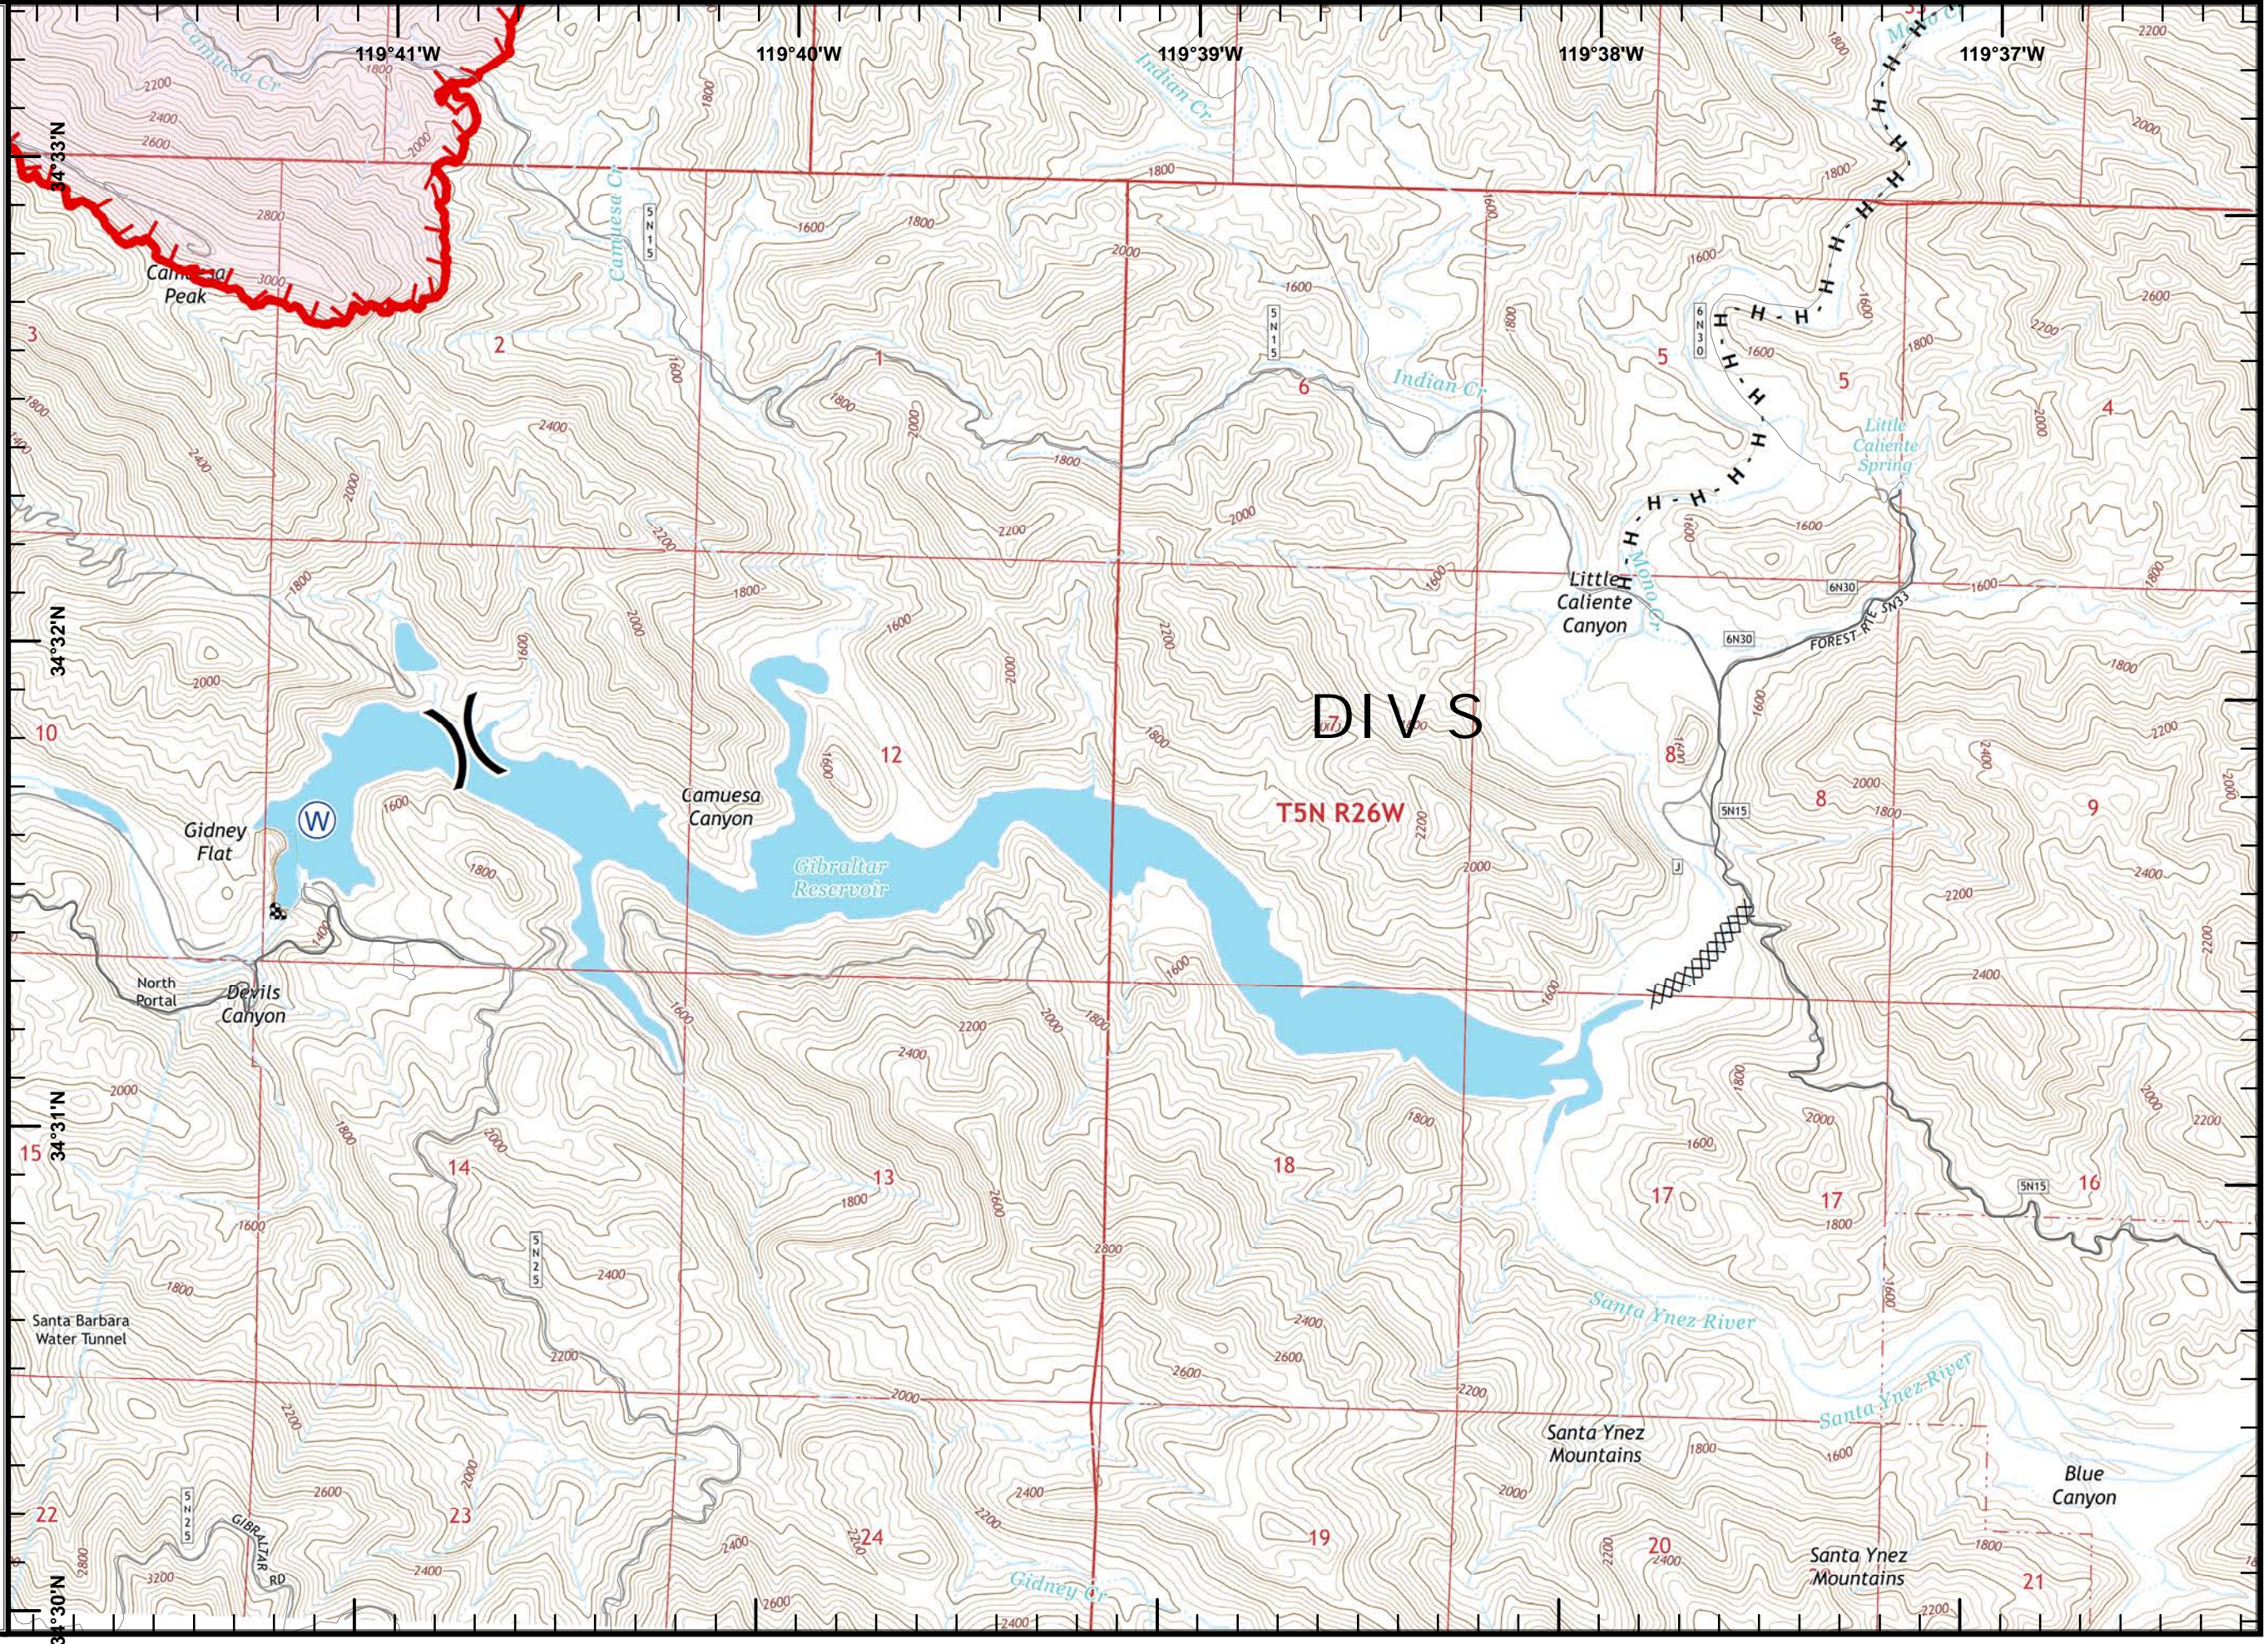

Legend

- Fire Points**
-  Helispot
 -  Uncontrolled Fire Edge
 -  FirePolygon

Tile Location

Inv
 August 21, 2016
 1410 Hours

Rey Fire
CA-LPF-002809
8/22/2016
Night
NAD83
Map Page 9

Legend

- Fire Points**
-  Water Source
 -  Division Break
 -  Uncontrolled Fire Edge
 -  Completed Dozer Line
 -  Hand Line
 -  Fire Polygon

Tile Location

Imv
 August 21, 2016
 1410 Hours

Rey Fire
CA-LPF-002809
8/22/2016
Night
NAD83
Map Page 10

Legend

-  Completed Dozer Line
-  Planned Secondary Line
-  FirePolygon

Tile Location

Inv
 August 21, 2016
 1410 Hours