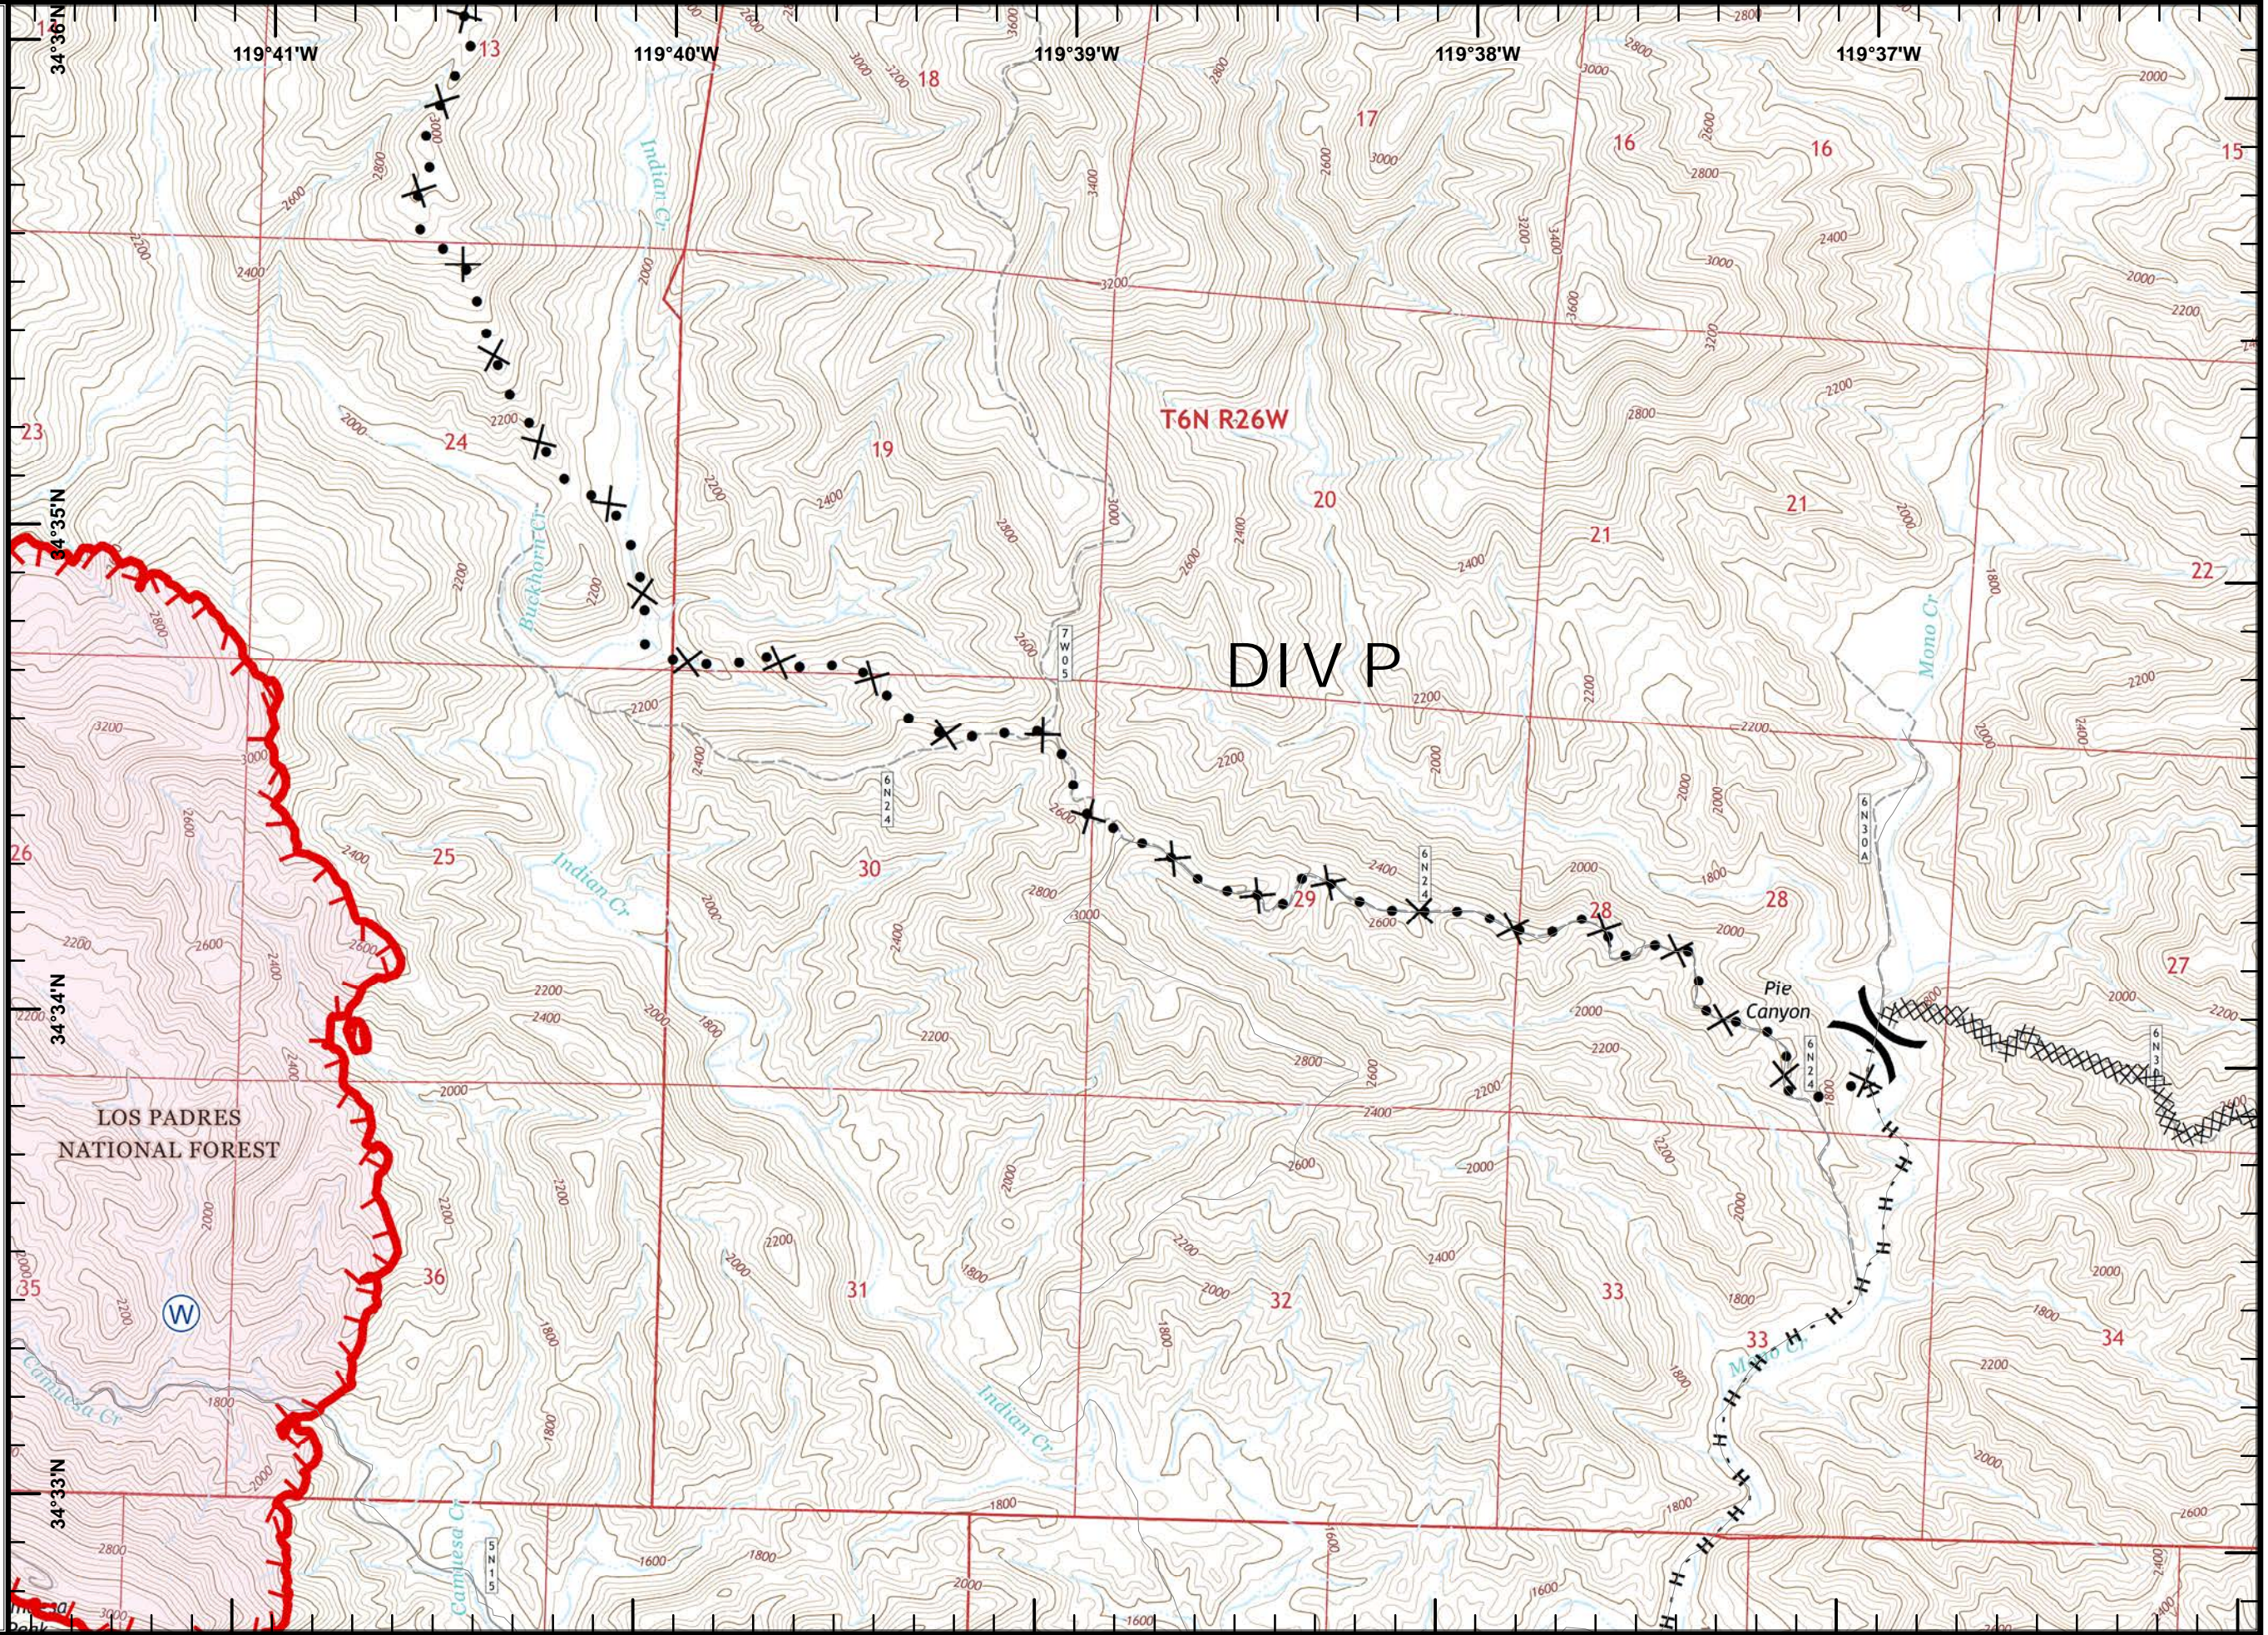

Legend

 Proposed Dozer Line
 Fire Polygon

Tile Location

0 0.25 0.5
Miles

Inv
August 21, 2016
1410 Hours

Rey Fire
CA-LPF-002809
8/22/2016
Night
NAD83
Map Page 4

Legend

- Fire Points**
- Drop Point
- ⊗ Fire Origin
- ⊕ Helibase
- Helispot
-) (Division Break
- ~ Completed Line
- FirePolygon

Tile Location

Imv
 August 21, 2016
 1410 Hours

Rey Fire
CA-LPF-002809
8/22/2016
Night
NAD83
Map Page 6

Legend

- Fire Points**
-  Water Source
 -  Division Break
 -  Uncontrolled Fire Edge
 -  Completed Dozer Line
 -  Hand Line
 -  Proposed Dozer Line
 -  Fire Polygon

Tile Location

Inv
 August 21, 2016
 1410 Hours

Rey Fire
CA-LPF-002809
8/22/2016
Night
NAD83
Map Page 7

Legend

-  Completed Dozer Line
-  FirePolygon

Tile Location

Inv
August 21, 2016
1410 Hours

Rey Fire
CA-LPF-002809
8/22/2016
Night
NAD83
Map Page 8

Legend

- Fire Points**
-  Helispot
 -  Uncontrolled Fire Edge
 -  FirePolygon

Tile Location

Inv
 August 21, 2016
 1410 Hours

Rey Fire
CA-LPF-002809
8/22/2016
Night
NAD83
Map Page 9

Legend

- Fire Points**
-  Water Source
 -  Division Break
 -  Uncontrolled Fire Edge
 -  Completed Dozer Line
 -  Hand Line
 -  Fire Polygon