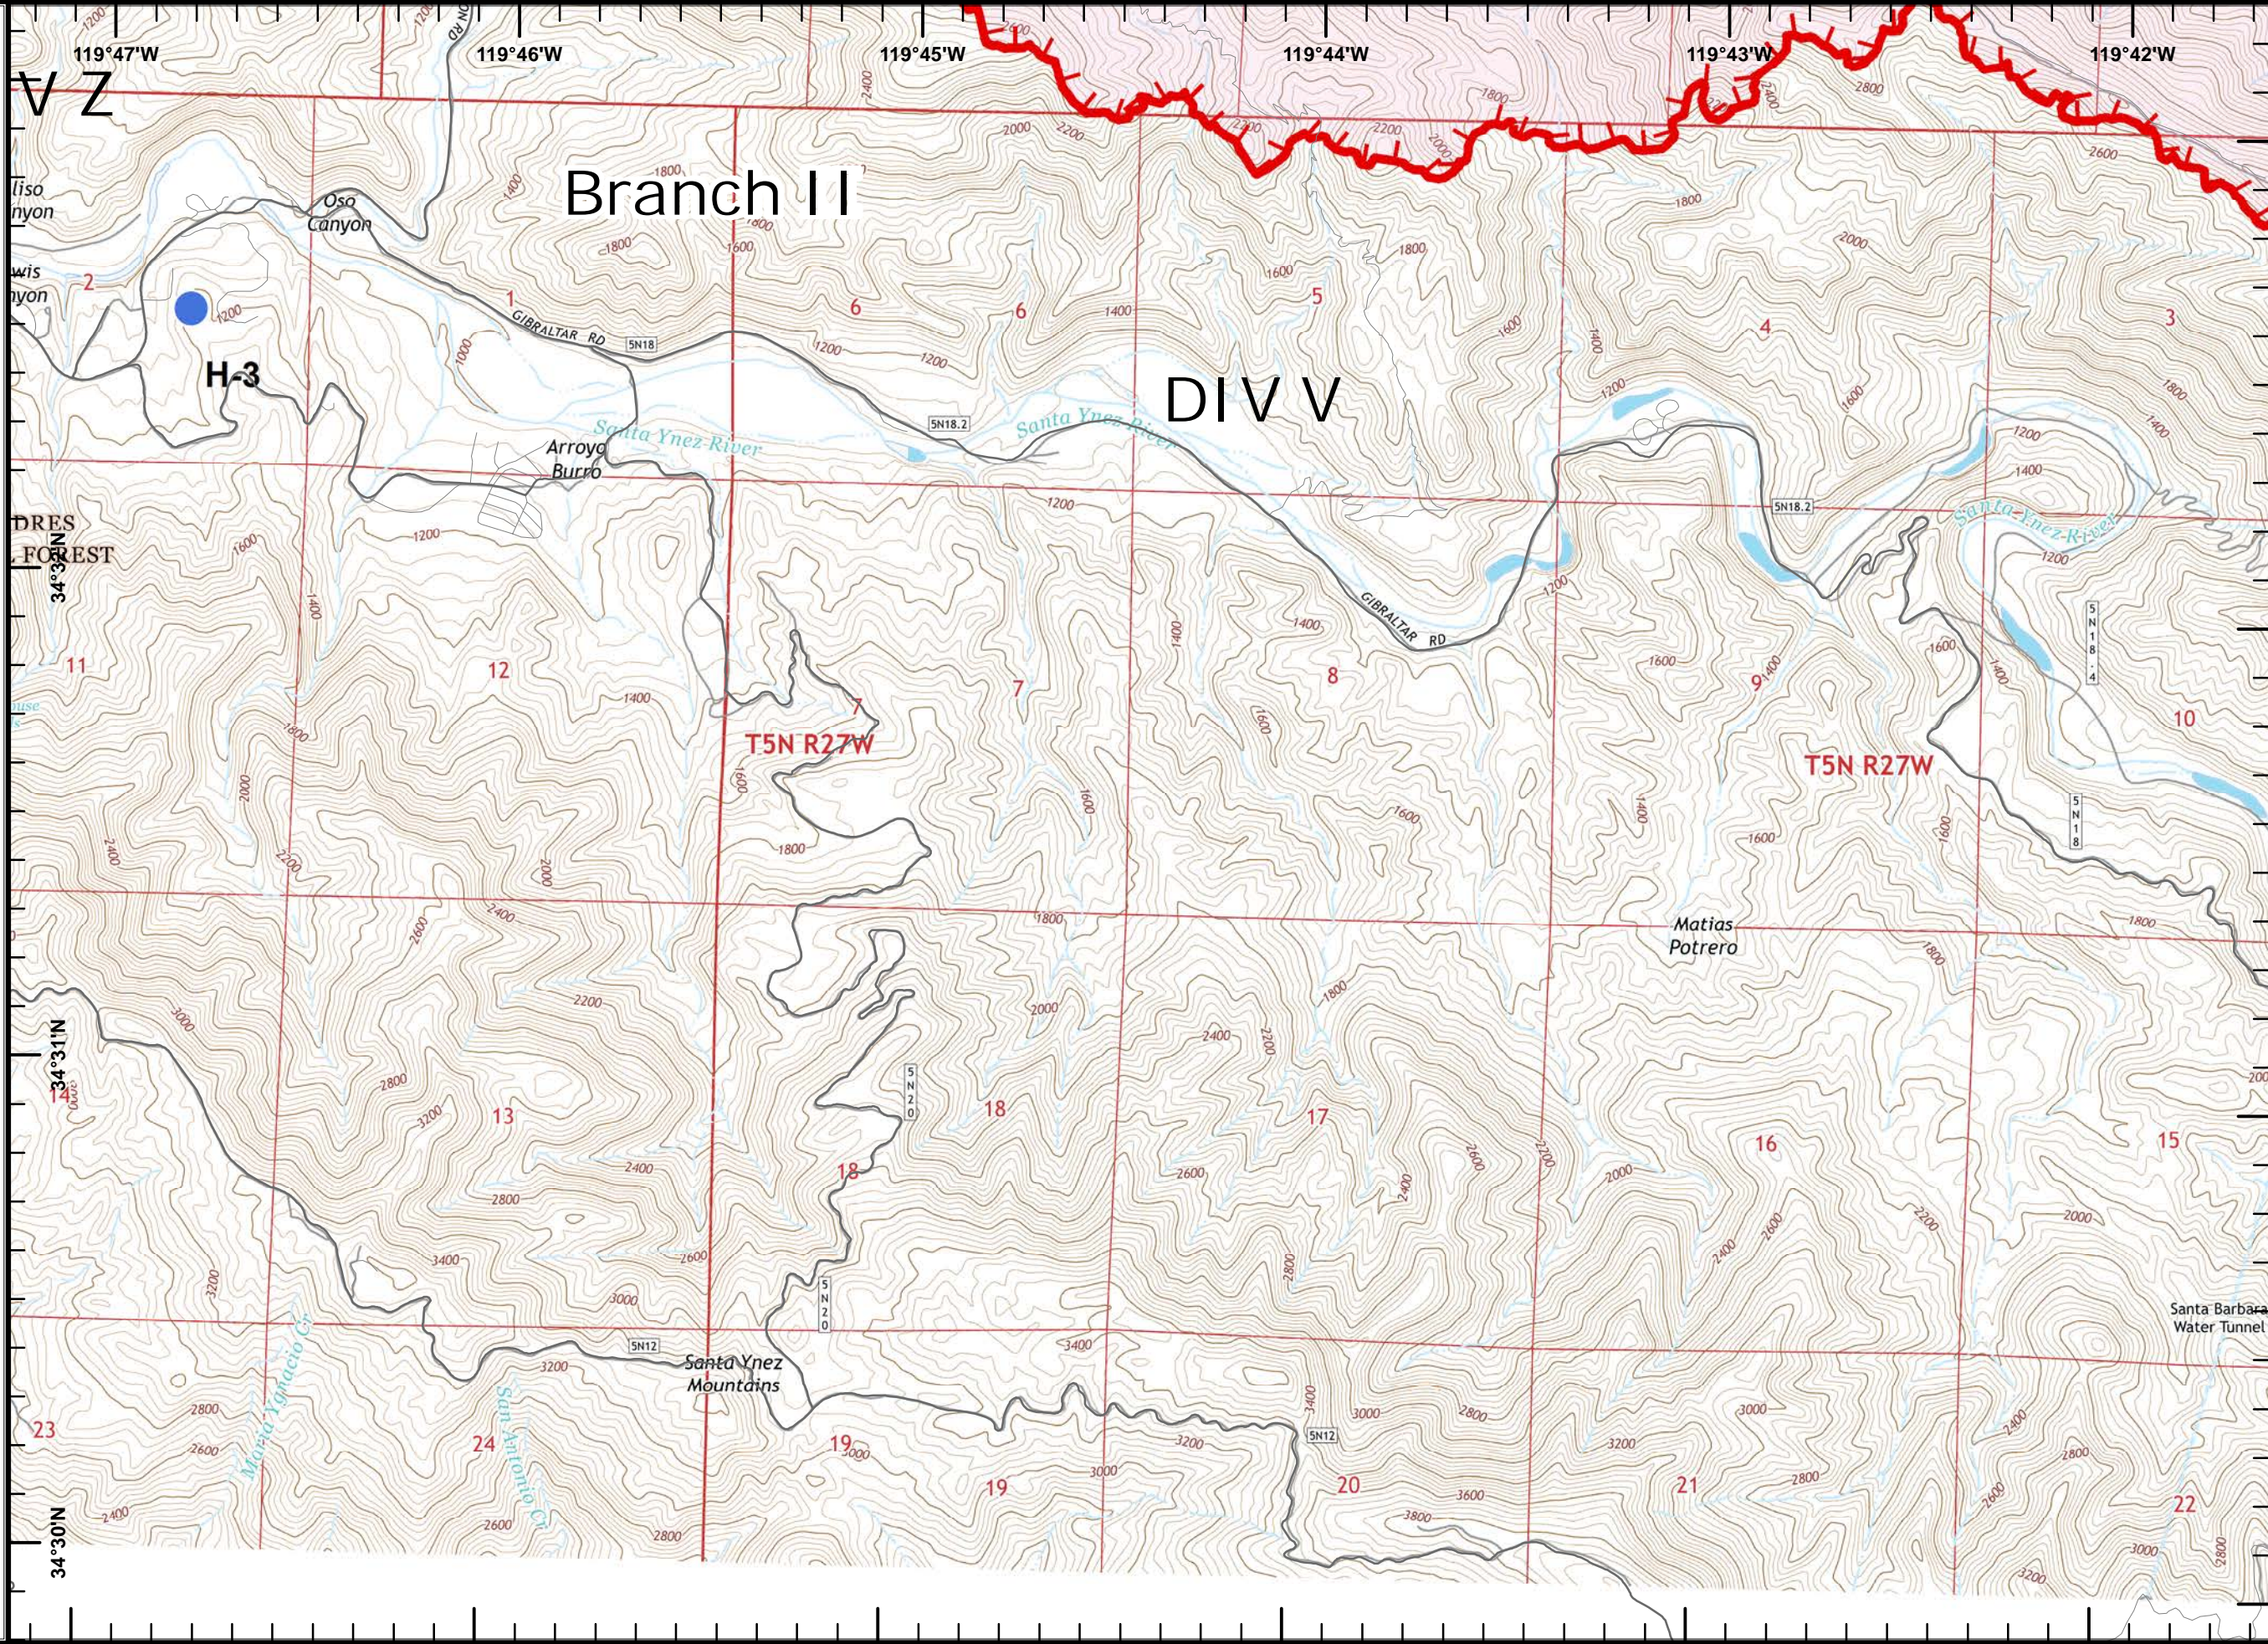

Tile Location

Imv
 August 21, 2016
 1410 Hours

Rey Fire
CA-LPF-002809
8/22/2016
Night
NAD83
Map Page 6

Legend

- Fire Points**
-  Water Source
 -  Division Break
 -  Uncontrolled Fire Edge
 -  Completed Dozer Line
 -  Hand Line
 -  Proposed Dozer Line
 -  Fire Polygon

Tile Location

Inv
 August 21, 2016
 1410 Hours

Rey Fire
CA-LPF-002809
8/22/2016
Night
NAD83
Map Page 7

Legend

-  Completed Dozer Line
-  FirePolygon

Tile Location

Inv
August 21, 2016
1410 Hours

Rey Fire
CA-LPF-002809
8/22/2016
Night
NAD83
Map Page 8

Legend

- Fire Points**
-  Helispot
 -  Uncontrolled Fire Edge
 -  FirePolygon

Tile Location

Inv
 August 21, 2016
 1410 Hours

Rey Fire
CA-LPF-002809
8/22/2016
Night
NAD83
Map Page 9

Legend

- Fire Points**
-  Water Source
 -  Division Break
 -  Uncontrolled Fire Edge
 -  Completed Dozer Line
 -  Hand Line
 -  Fire Polygon

Tile Location

Imv
 August 21, 2016
 1410 Hours

Rey Fire
CA-LPF-002809
8/22/2016
Night
NAD83
Map Page 10

Legend

-  Completed Dozer Line
-  Planned Secondary Line
-  FirePolygon

Tile Location

Inv
 August 21, 2016
 1410 Hours