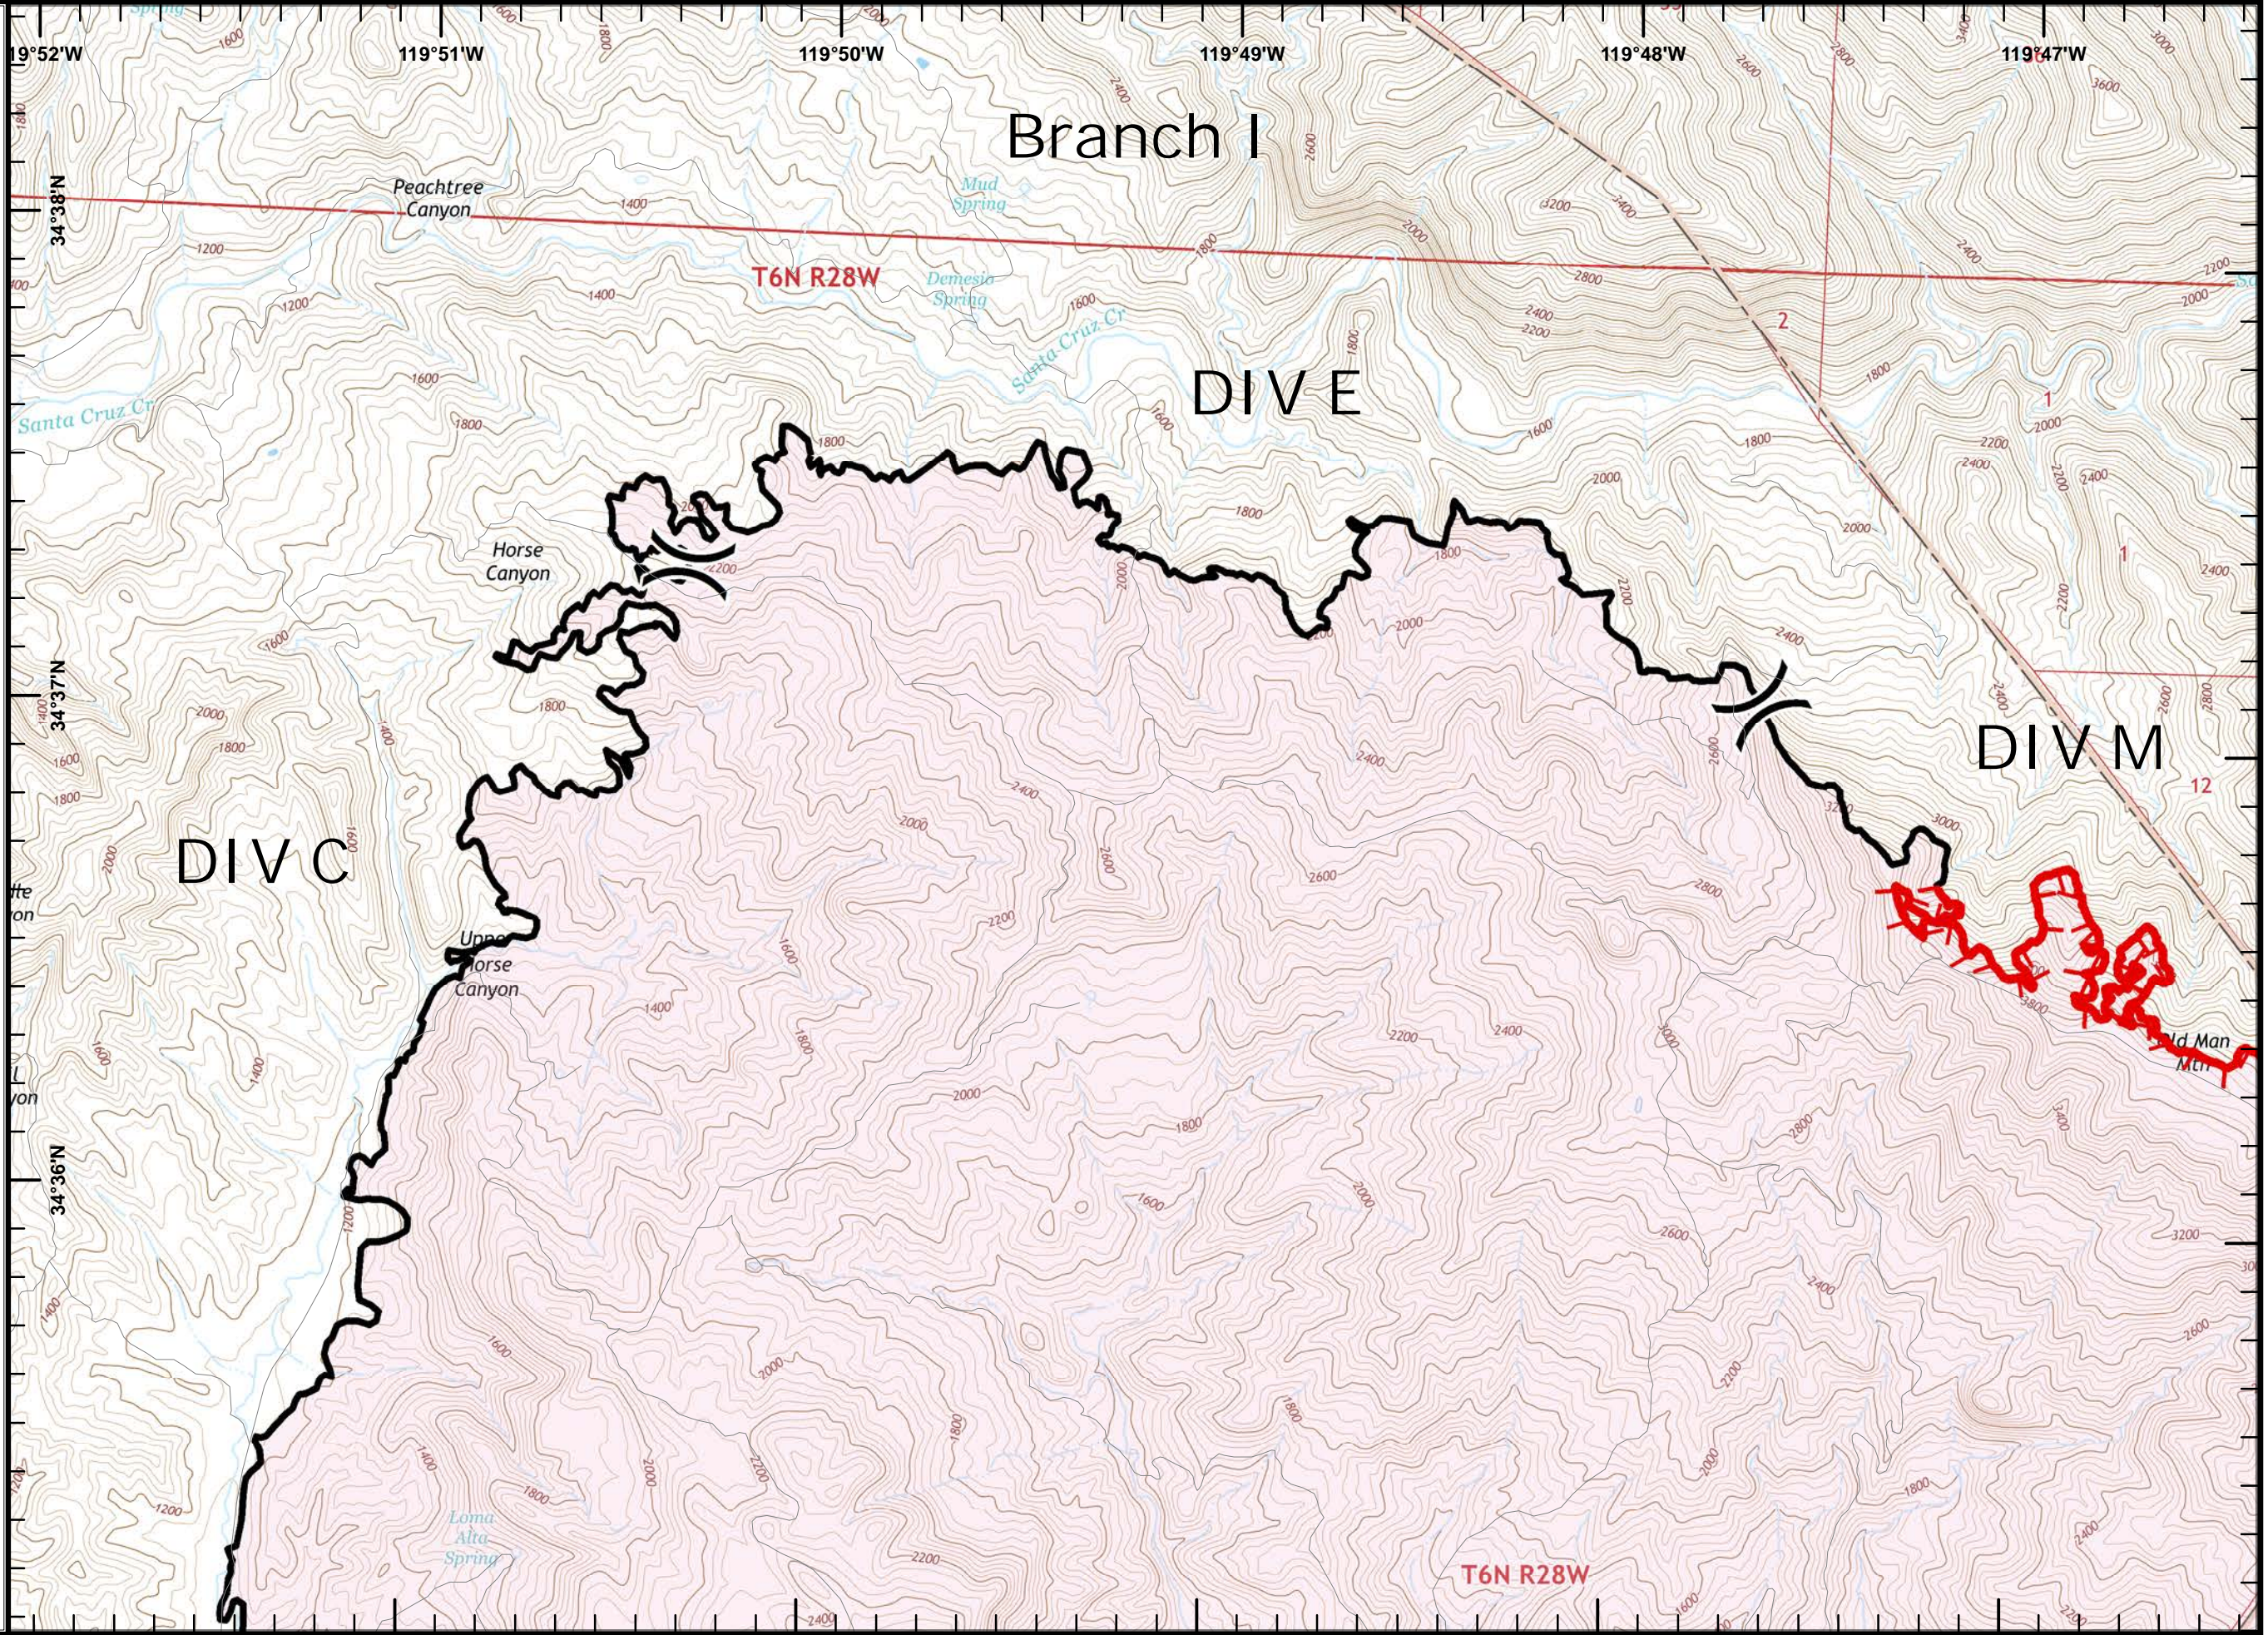

Rey Fire
CA-LPF-002809
8/22/2016
Night
NAD83
Map Page 1

Legend

Division Break

Uncontrolled Fire Edge

Completed Line

Fire Polygon

Tile Location

Imv
August 21, 2016
1410 Hours