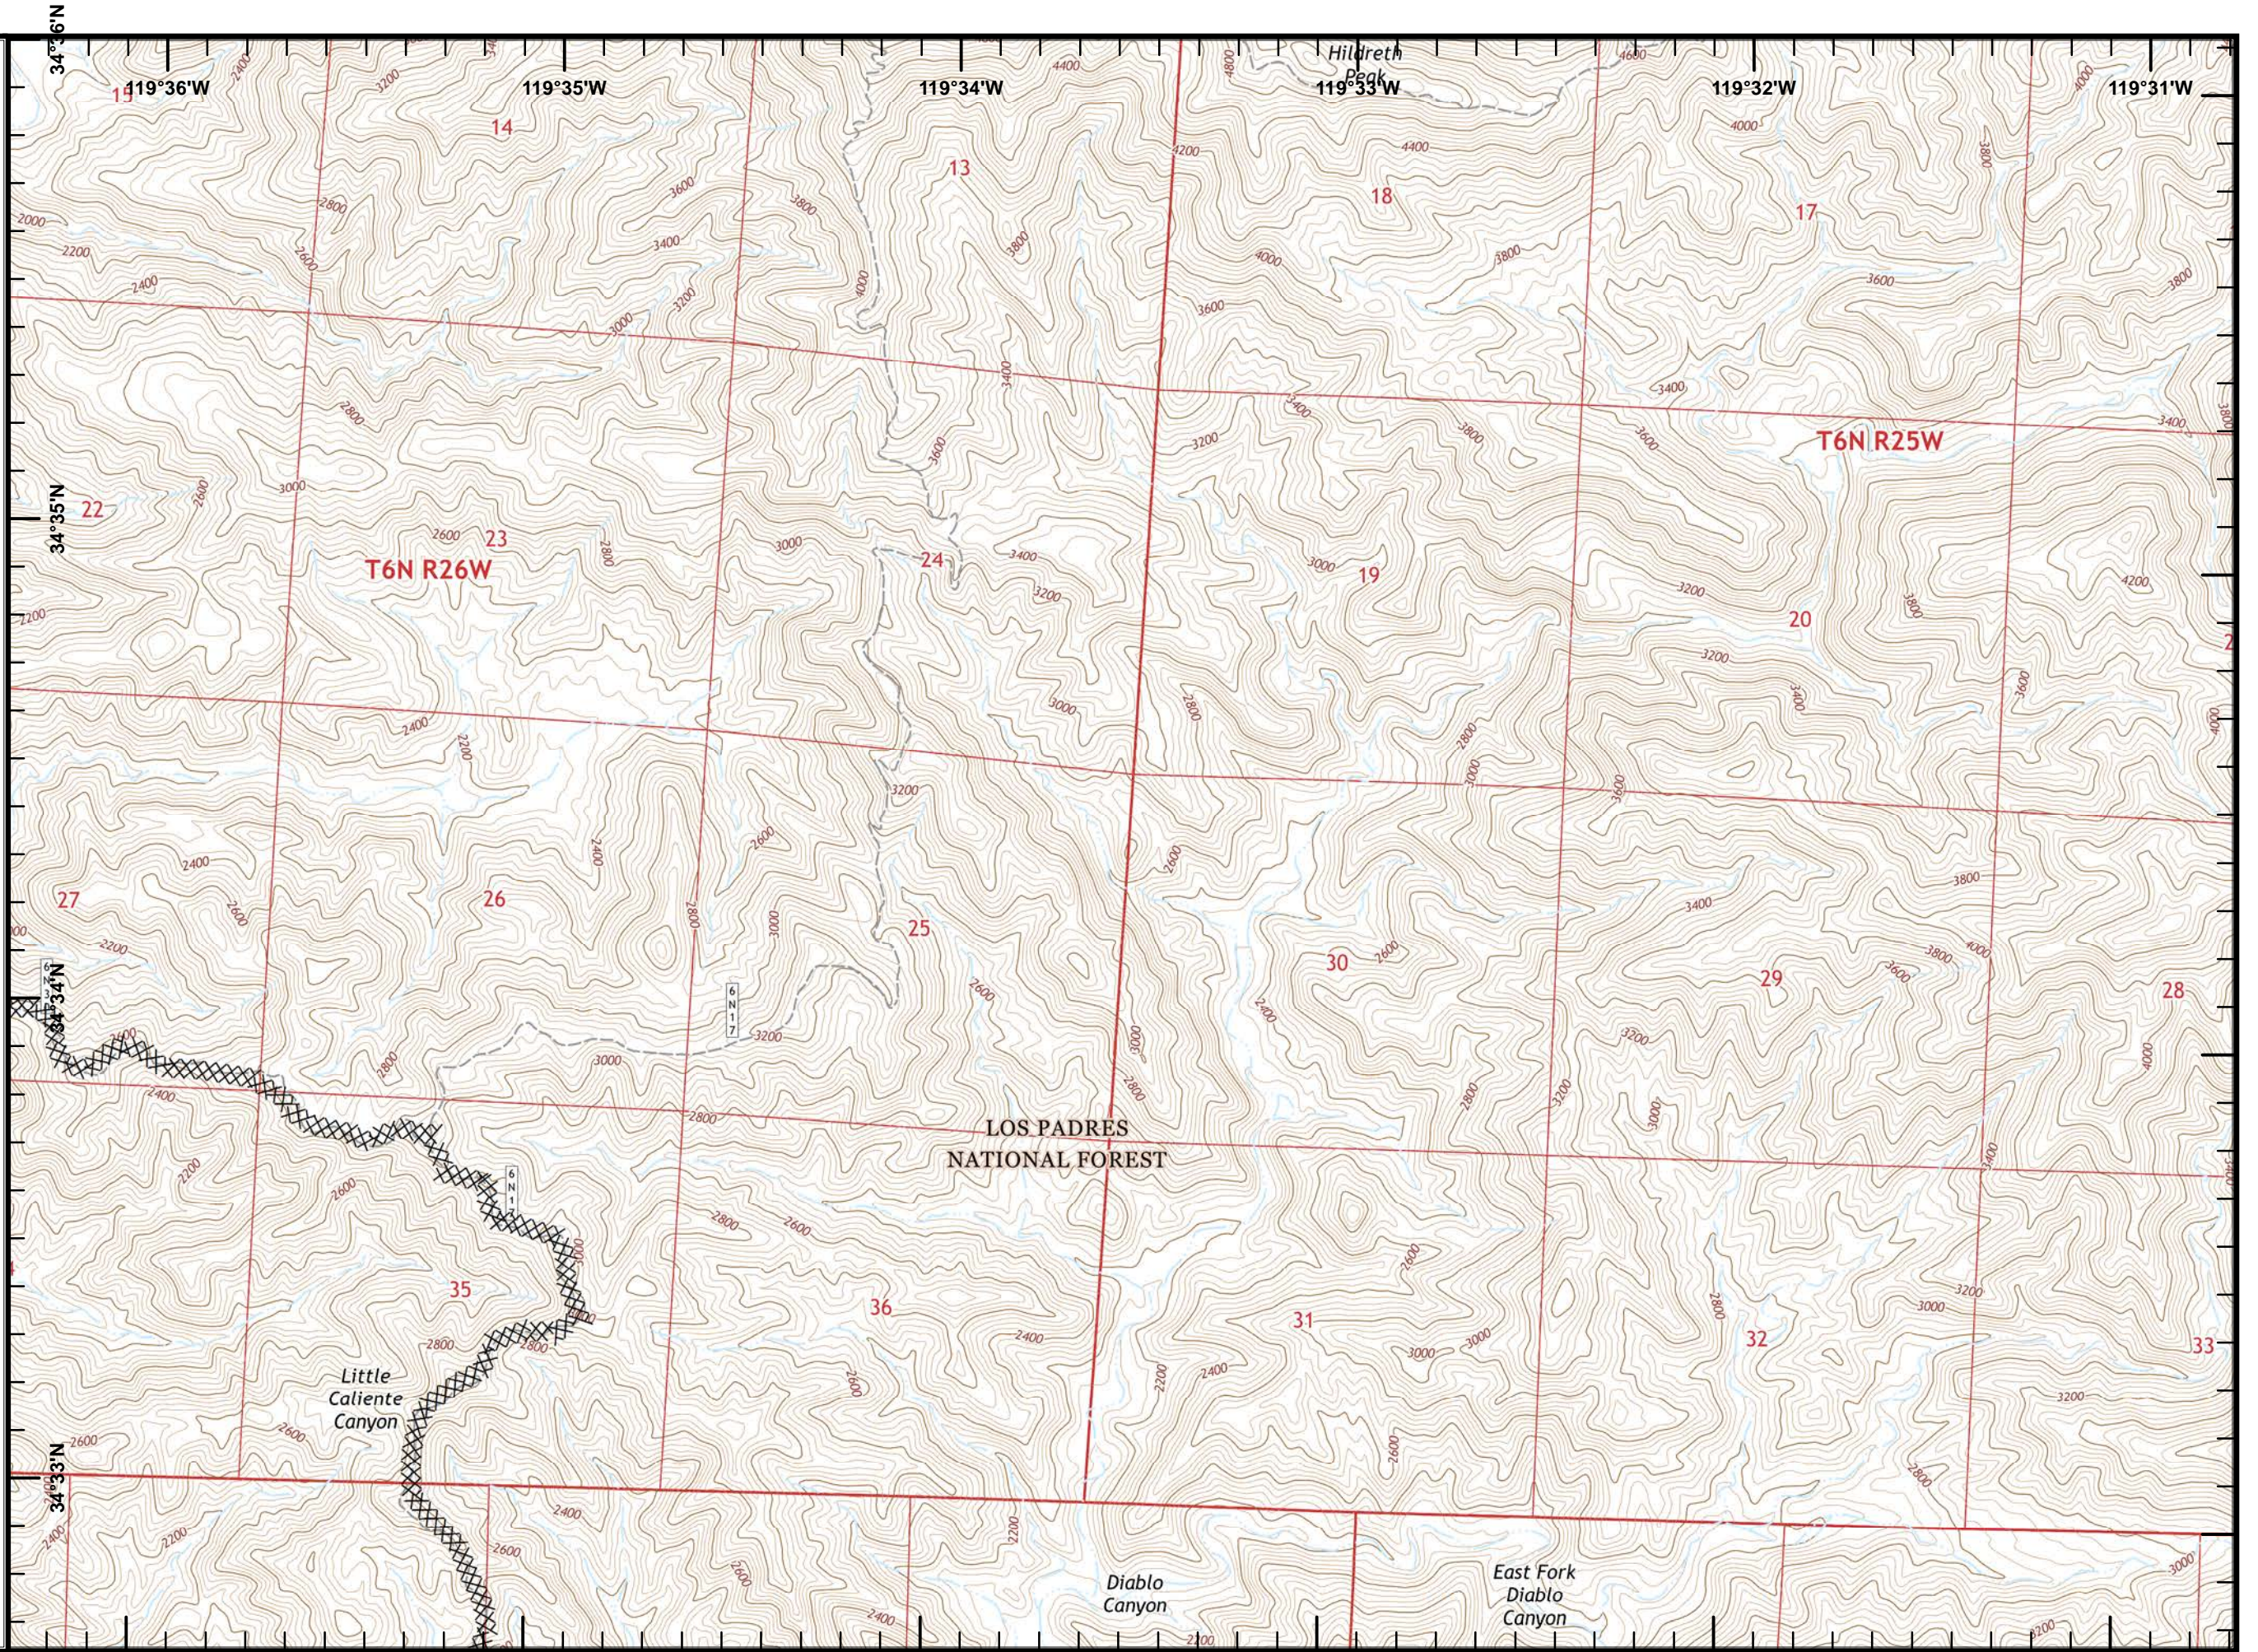

Legend

 Proposed Dozer Line
 Fire Polygon

Tile Location

0 0.25 0.5
Miles

Inv
August 21, 2016
1410 Hours

Rey Fire
CA-LPF-002809
8/22/2016
Night
NAD83
Map Page 4

Legend

- Fire Points**
- Drop Point
- ⊗ Fire Origin
- ⊕ Helibase
- Helispot
-) (Division Break
- ~ Completed Line
- FirePolygon

Tile Location

Imv
 August 21, 2016
 1410 Hours

Rey Fire
CA-LPF-002809
8/22/2016
Night
NAD83
Map Page 6

Legend

- Fire Points**
-  Water Source
 -  Division Break
 -  Uncontrolled Fire Edge
 -  Completed Dozer Line
 -  Hand Line
 -  Proposed Dozer Line
 -  Fire Polygon

Tile Location

Inv
 August 21, 2016
 1410 Hours

Rey Fire
CA-LPF-002809
8/22/2016
Night
NAD83
Map Page 7

Legend

-  Completed Dozer Line
-  FirePolygon

Tile Location

Inv
August 21, 2016
1410 Hours

Rey Fire
CA-LPF-002809
8/22/2016
Night
NAD83
Map Page 8

Legend

- Fire Points**
-  Helispot
 -  Uncontrolled Fire Edge
 -  FirePolygon

Tile Location

Inv
 August 21, 2016
 1410 Hours

Rey Fire
CA-LPF-002809
8/22/2016
Night
NAD83
Map Page 9

Legend

- Fire Points**
-  Water Source
 -  Division Break
 -  Uncontrolled Fire Edge
 -  Completed Dozer Line
 -  Hand Line
 -  Fire Polygon