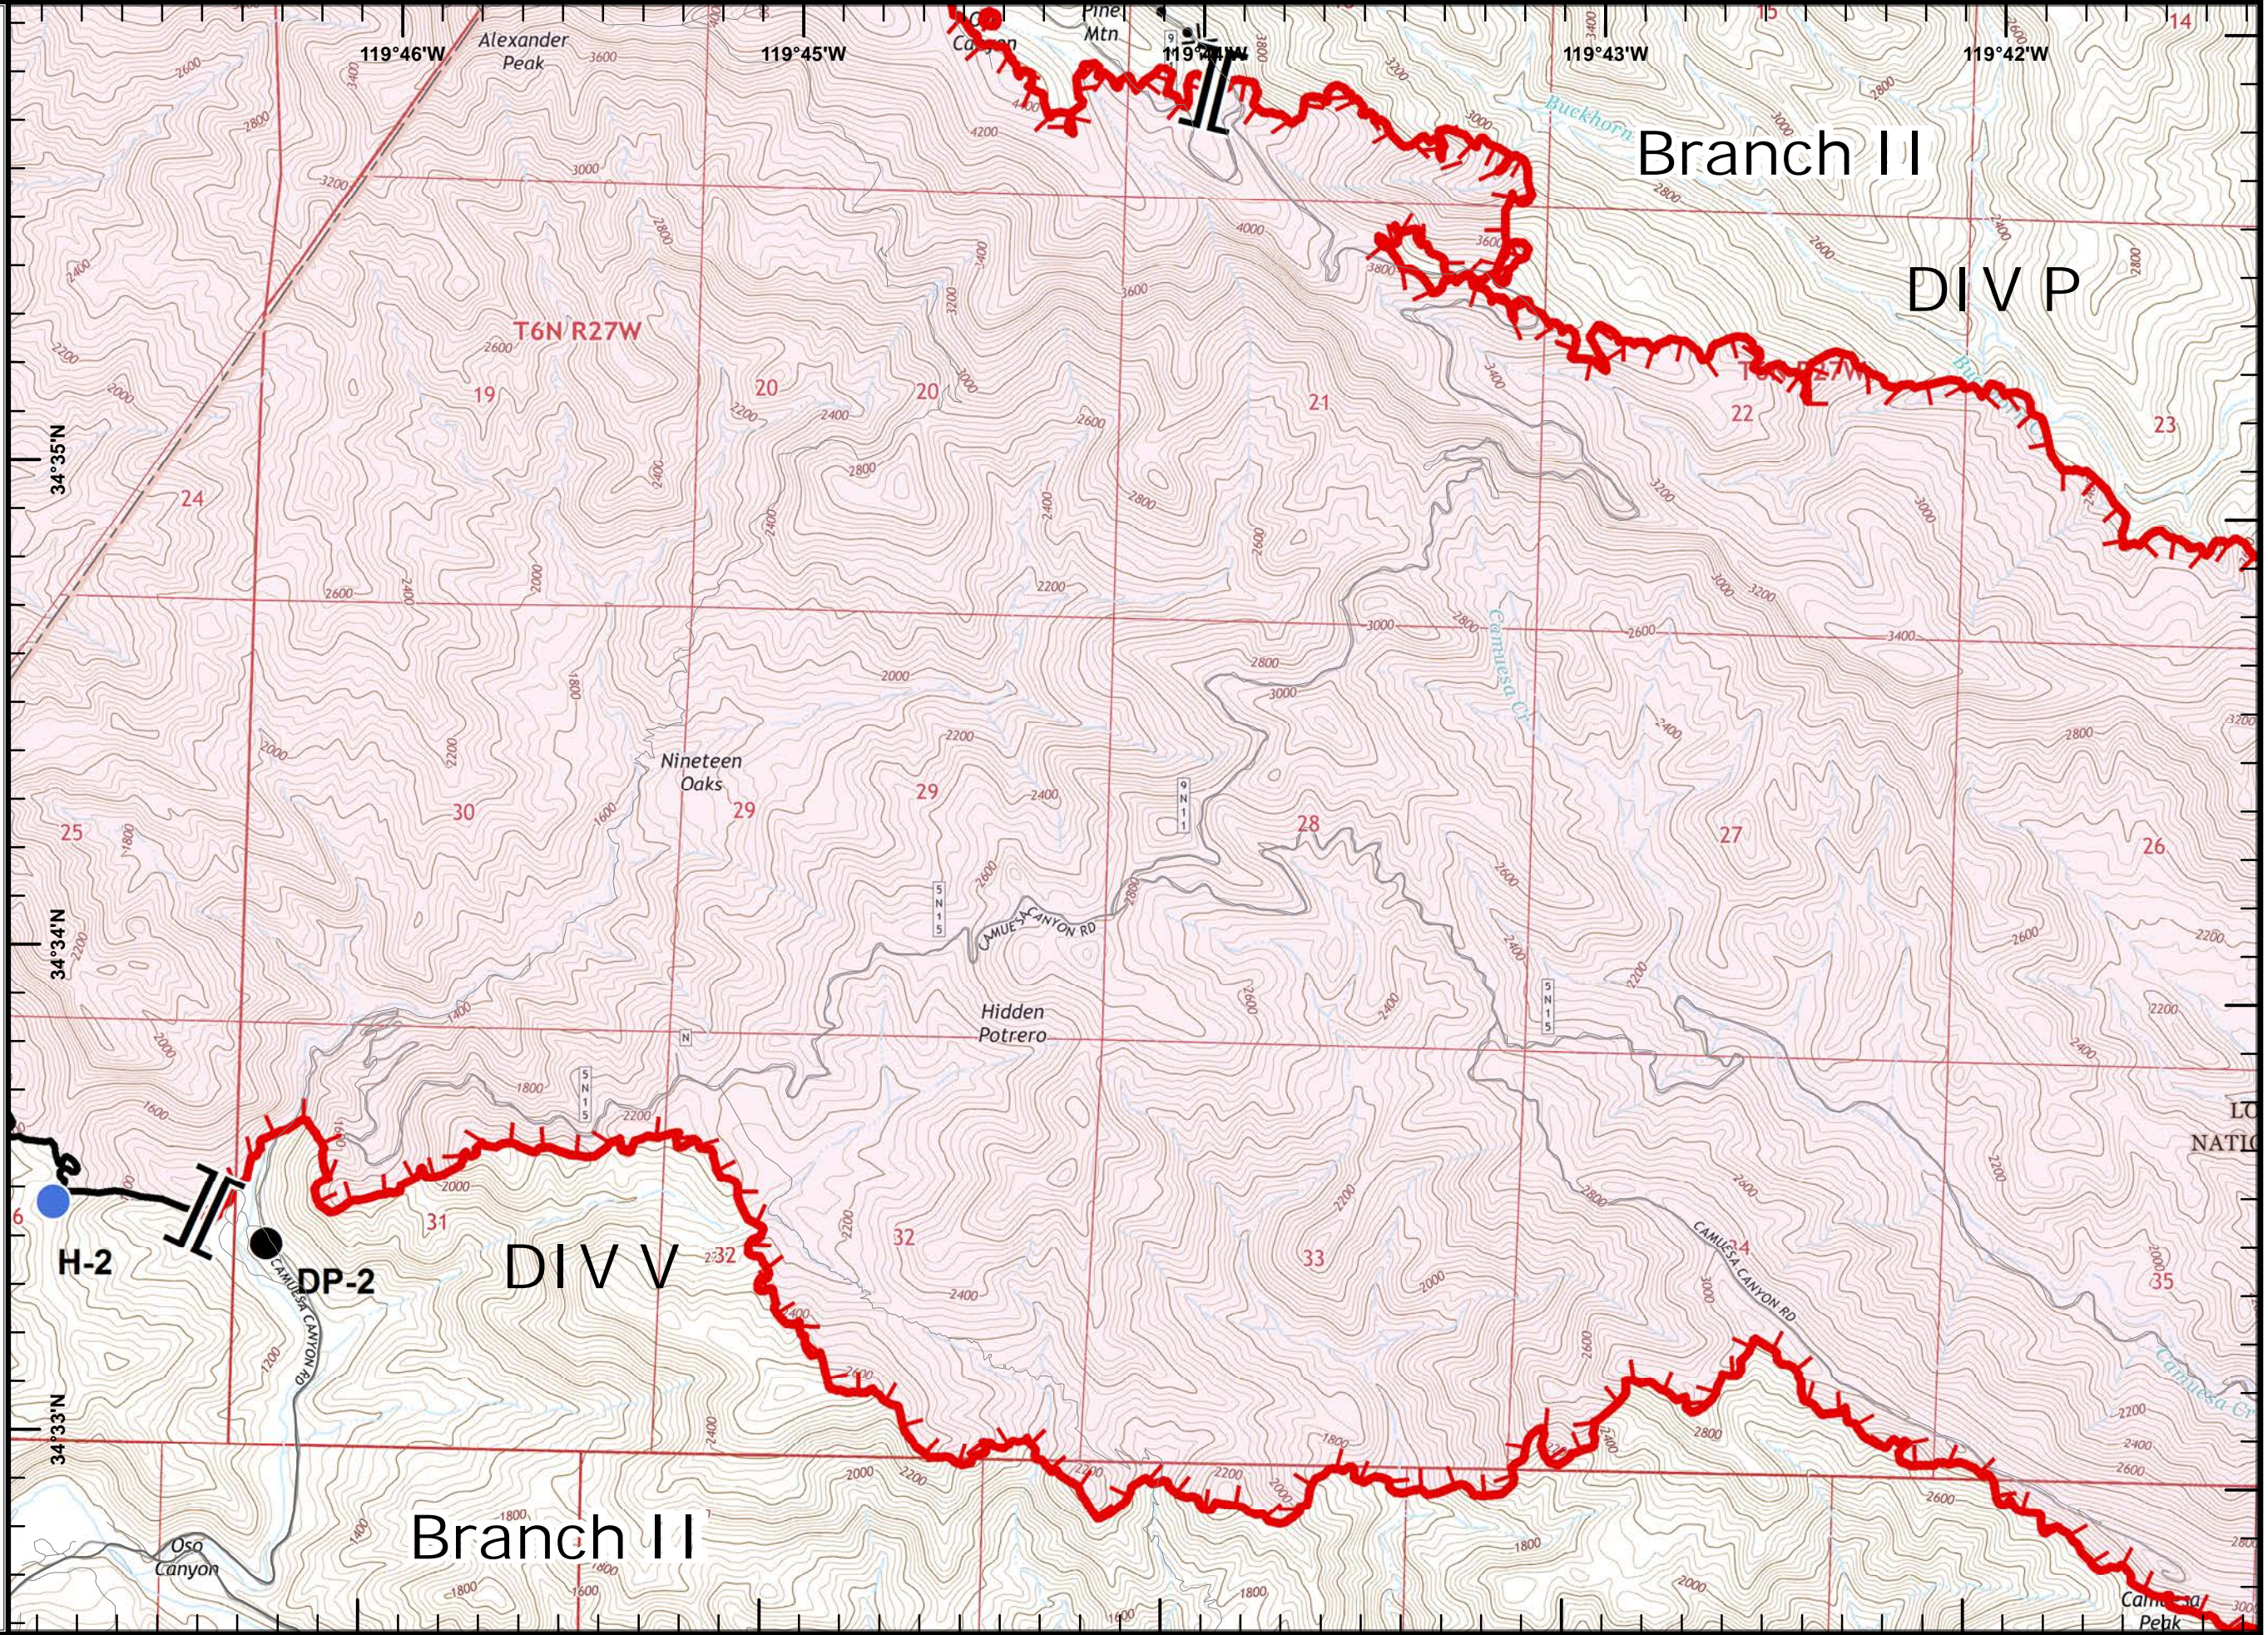

Legend

 Proposed Dozer Line
 Fire Polygon

Tile Location

0 0.25 0.5
Miles

Inv
August 21, 2016
1410 Hours

Rey Fire
CA-LPF-002809
8/22/2016
Night
NAD83
Map Page 4

Legend

- Fire Points**
- Drop Point
- ⊗ Fire Origin
- ⊕ Helibase
- Helispot
-) (Division Break
- ~ Completed Line
- FirePolygon

Tile Location

Imv
August 21, 2016
1410 Hours

Rey Fire
CA-LPF-002809
8/22/2016
Night
NAD83
Map Page 5

Legend

- Fire Points**
-  Drop Point
 -  Helispot
 -  Branch
 -  Uncontrolled Fire Edge
 -  Completed Line
 -  Proposed Dozer Line
 -  FirePolygon

Tile Location

Imv
 August 21, 2016
 1410 Hours

Rey Fire
CA-LPF-002809
8/22/2016
Night
NAD83
Map Page 6

Legend

- Fire Points**
-  Water Source
 -  Division Break
 -  Uncontrolled Fire Edge
 -  Completed Dozer Line
 -  Hand Line
 -  Proposed Dozer Line
 -  Fire Polygon

Tile Location

Inv
 August 21, 2016
 1410 Hours

Rey Fire
CA-LPF-002809
8/22/2016
Night
NAD83
Map Page 7

Legend

-  Completed Dozer Line
-  FirePolygon

Tile Location

Inv
August 21, 2016
1410 Hours

Rey Fire
CA-LPF-002809
8/22/2016
Night
NAD83
Map Page 8