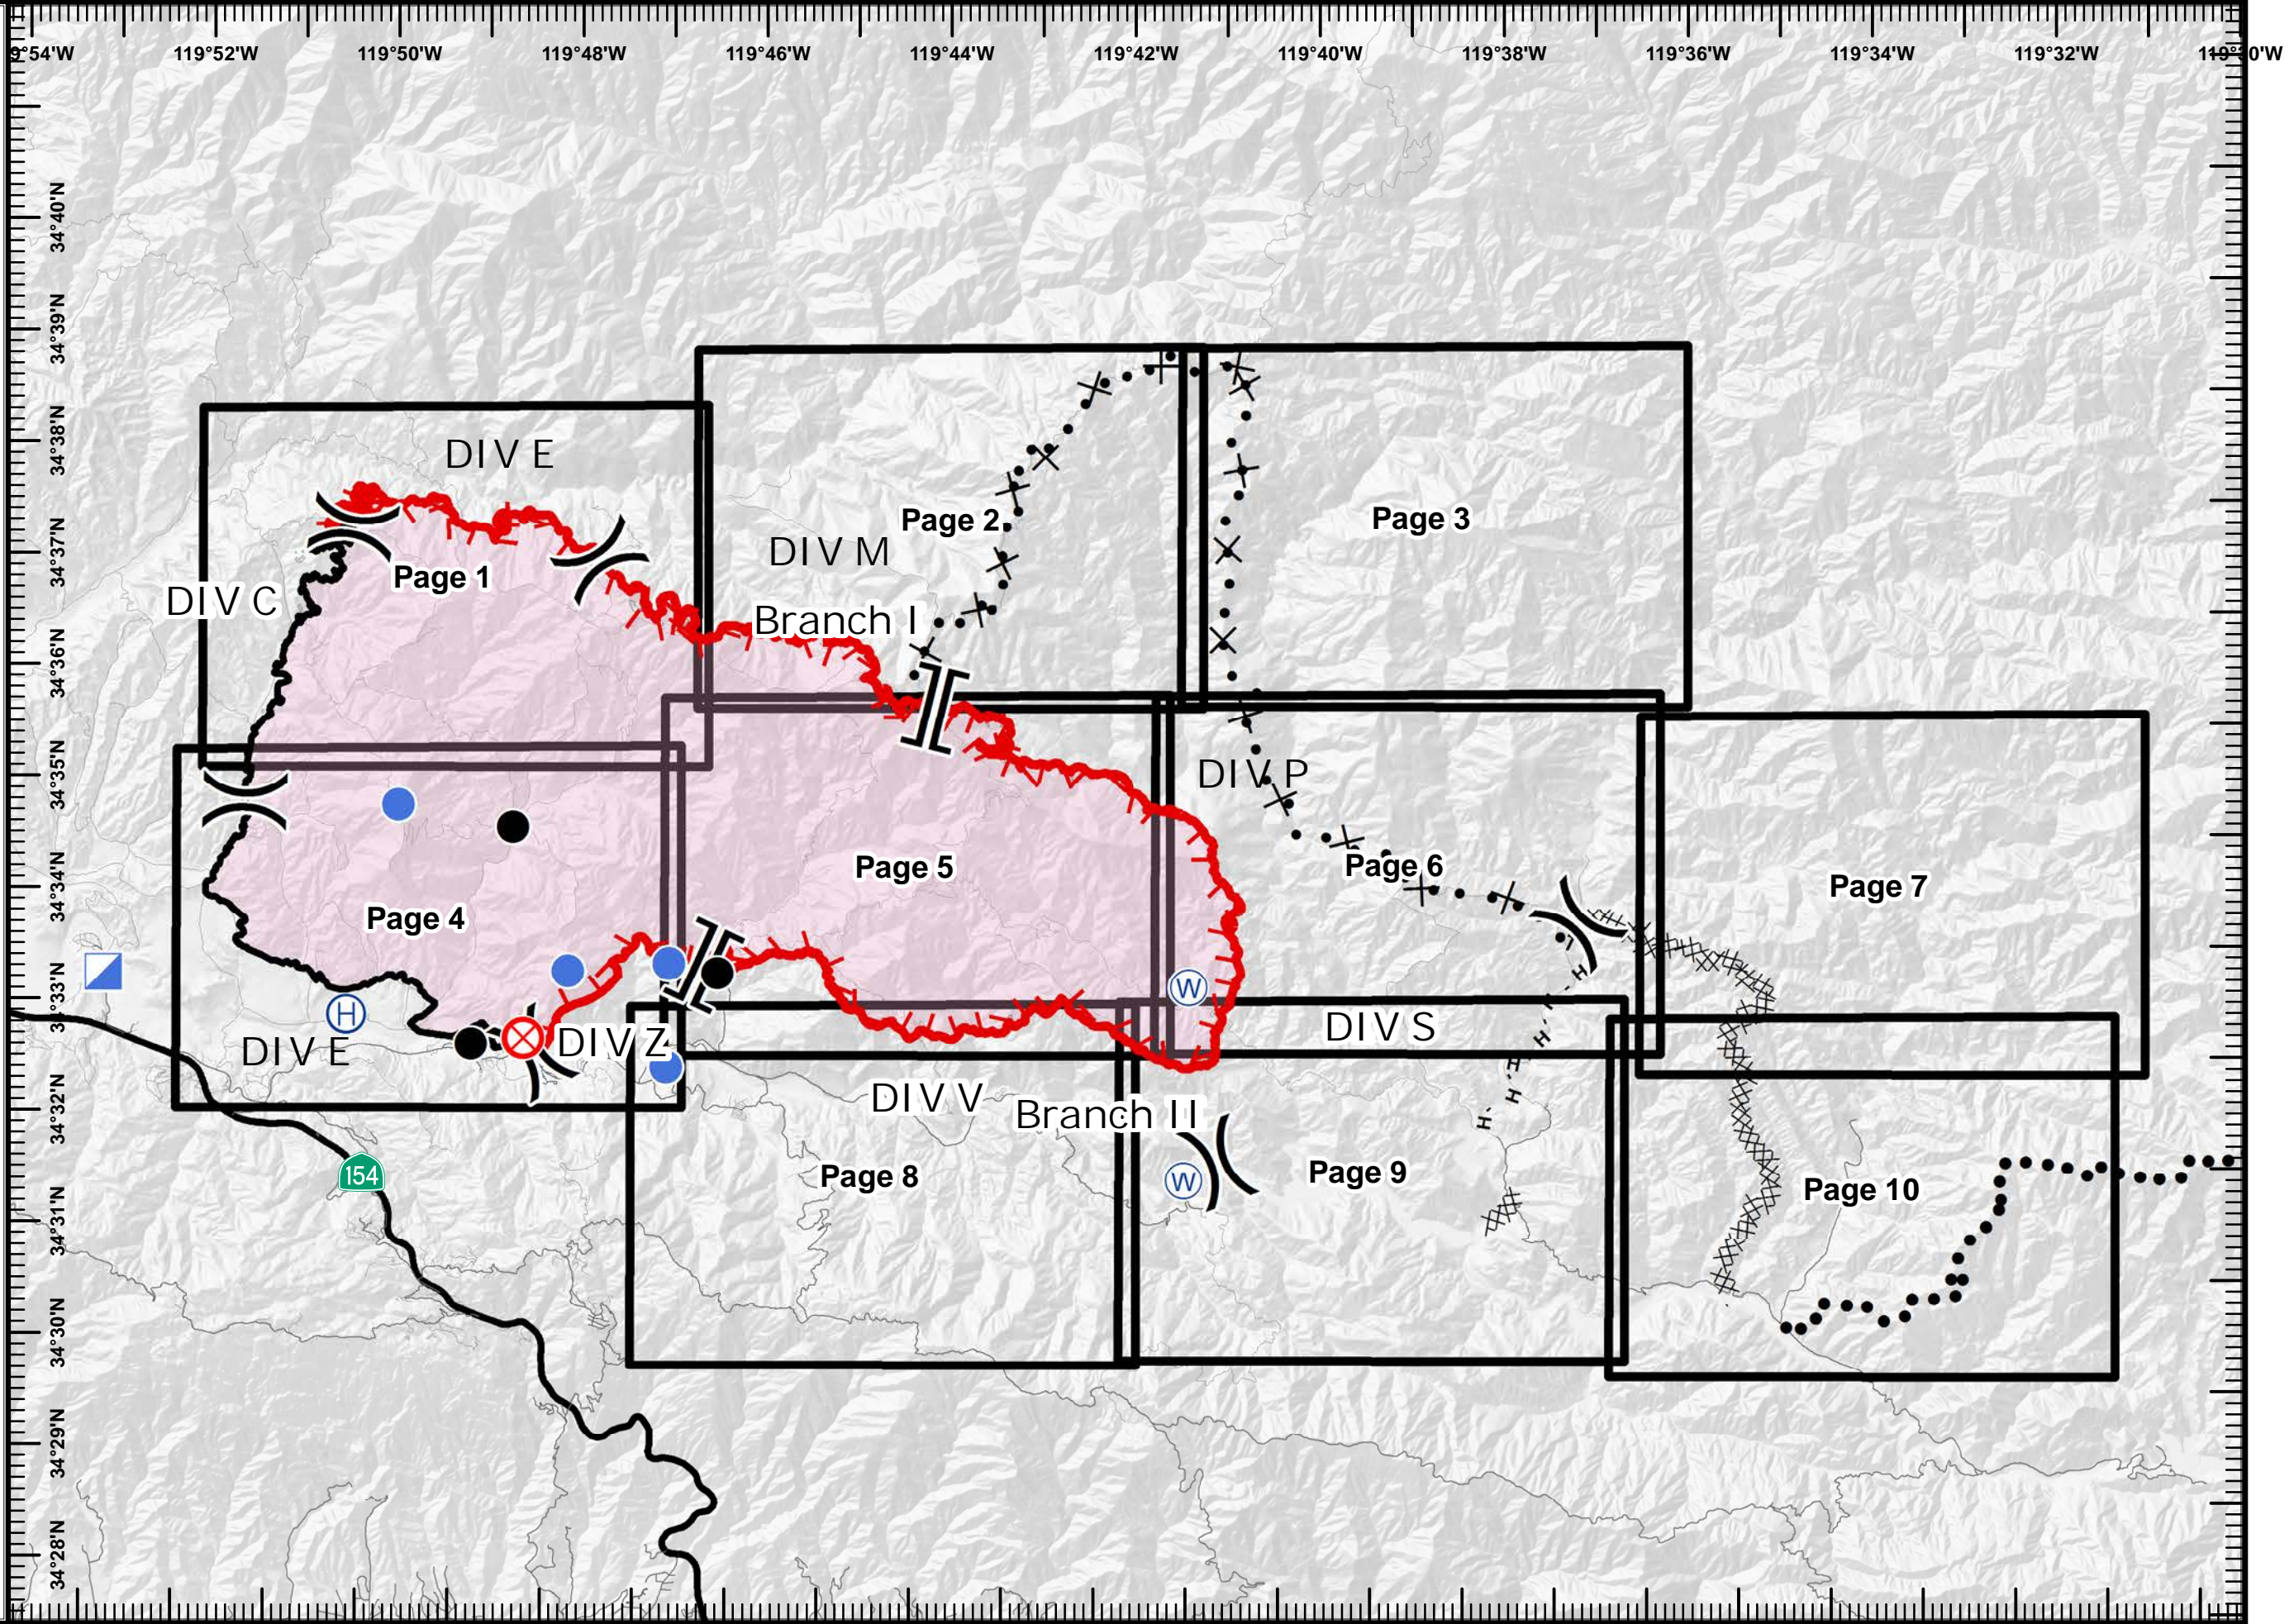

Rey Fire
CA-LPF-002809
IAP Map
8/22/2016
Night
NAD83
Map Index

Imv
August 21, 2016
1410 Hours

Rey Fire
CA-LPF-002809
8/22/2016
Night
NAD83
Map Page 1

Legend

Division Break

Uncontrolled Fire Edge

Completed Line

Legend

 Proposed Dozer Line
 Fire Polygon

Tile Location

0 0.25 0.5
Miles

Inv
August 21, 2016
1410 Hours

Rey Fire
CA-LPF-002809
8/22/2016
Night
NAD83
Map Page 4

Legend

- Fire Points**
- Drop Point
- ⊗ Fire Origin
- ⊕ Helibase
- Helispot
-) (Division Break
- ~ Completed Line
- FirePolygon

Tile Location

Imv
August 21, 2016
1410 Hours

Rey Fire
CA-LPF-002809
8/22/2016
Night
NAD83
Map Page 5

Legend

- Fire Points**
-  Drop Point
 -  Helispot
 -  Branch
 -  Uncontrolled Fire Edge
 -  Completed Line
 -  Proposed Dozer Line
 -  FirePolygon

Tile Location

Imv
 August 21, 2016
 1410 Hours

Rey Fire
CA-LPF-002809
8/22/2016
Night
NAD83
Map Page 6

Legend

- Fire Points**
-  Water Source
 -  Division Break
 -  Uncontrolled Fire Edge
 -  Completed Dozer Line
 -  Hand Line
 -  Proposed Dozer Line
 -  Fire Polygon