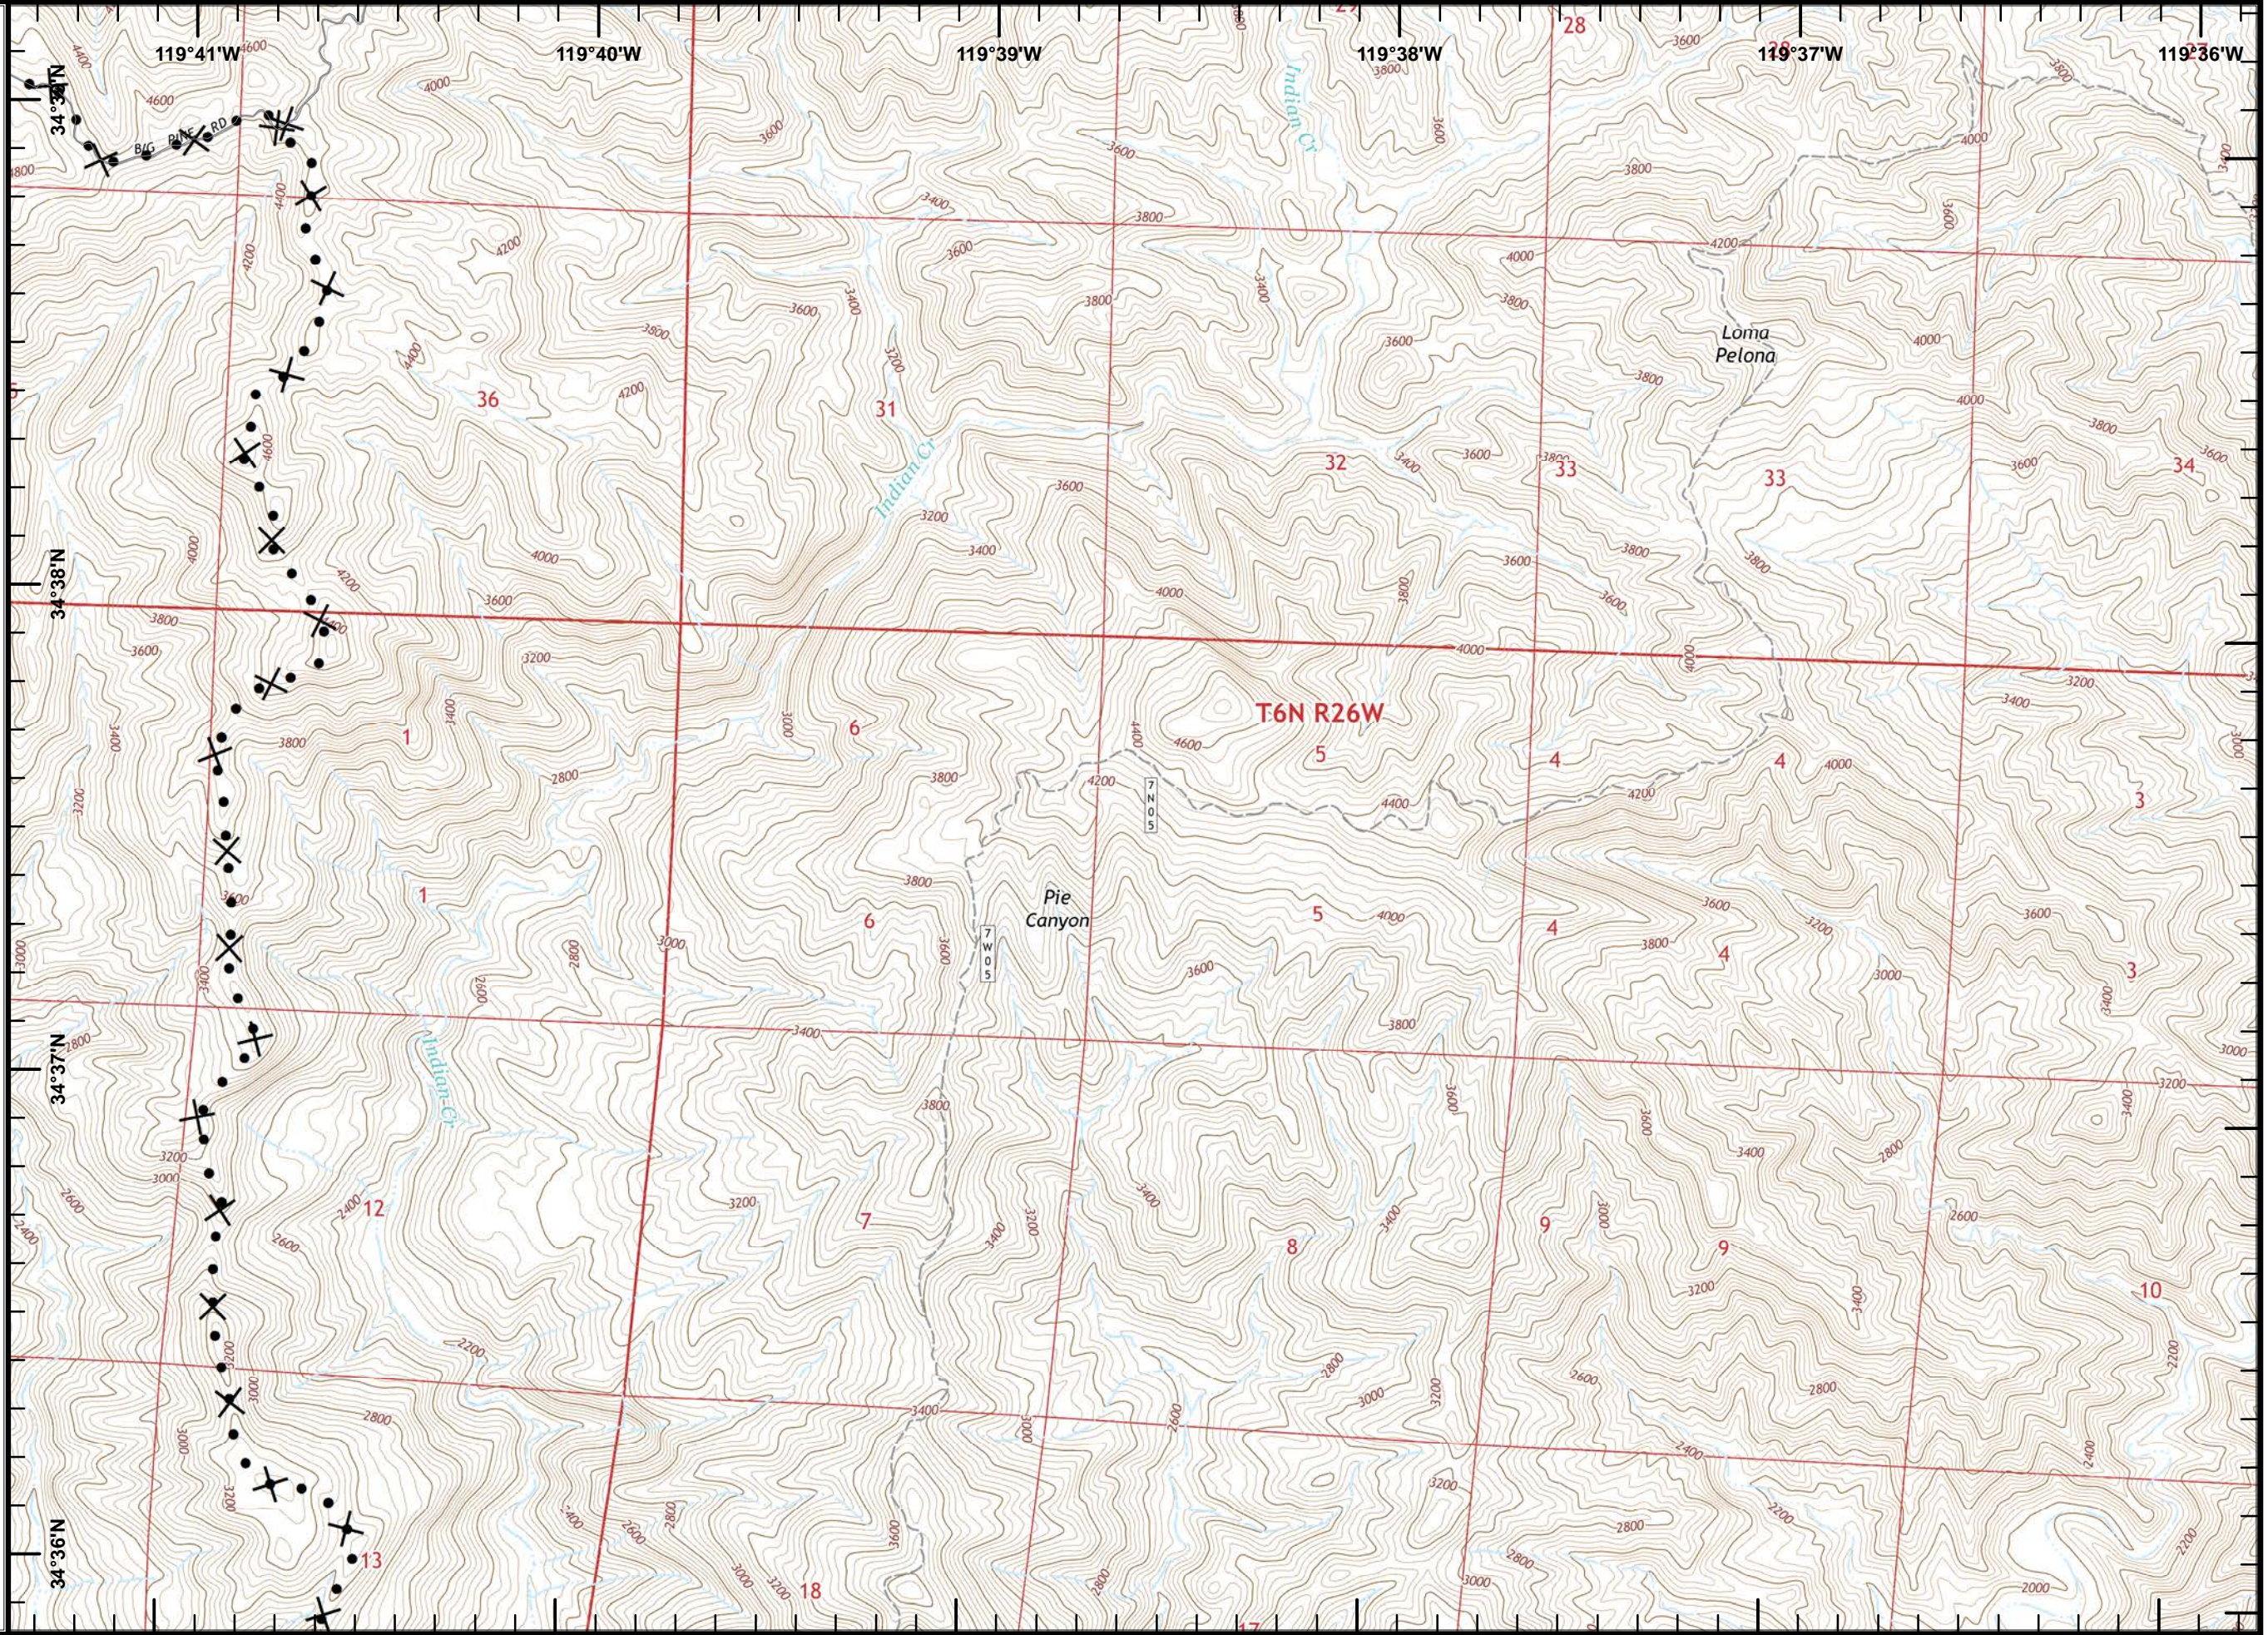

Legend

 Proposed Dozer Line
 Fire Polygon

Tile Location

0 0.25 0.5
Miles

Inv
August 21, 2016
1410 Hours

Rey Fire
CA-LPF-002809
8/22/2016
Night
NAD83
Map Page 4

Legend

- Fire Points**
- Drop Point
- ⊗ Fire Origin
- ⊕ Helibase
- Helispot
-) (Division Break
- ~ Completed Line
- FirePolygon

Tile Location

Imv
August 21, 2016
1410 Hours

Rey Fire
CA-LPF-002809
8/22/2016
Night
NAD83
Map Page 5

Legend

- Fire Points**
-  Drop Point
 -  Helispot
 -  Branch
 -  Uncontrolled Fire Edge
 -  Completed Line
 -  Proposed Dozer Line
 -  FirePolygon

Tile Location

Imv
 August 21, 2016
 1410 Hours

Rey Fire
CA-LPF-002809
8/22/2016
Night
NAD83
Map Page 6

Legend

- Fire Points**
-  Water Source
 -  Division Break
 -  Uncontrolled Fire Edge
 -  Completed Dozer Line
 -  Hand Line
 -  Proposed Dozer Line
 -  Fire Polygon