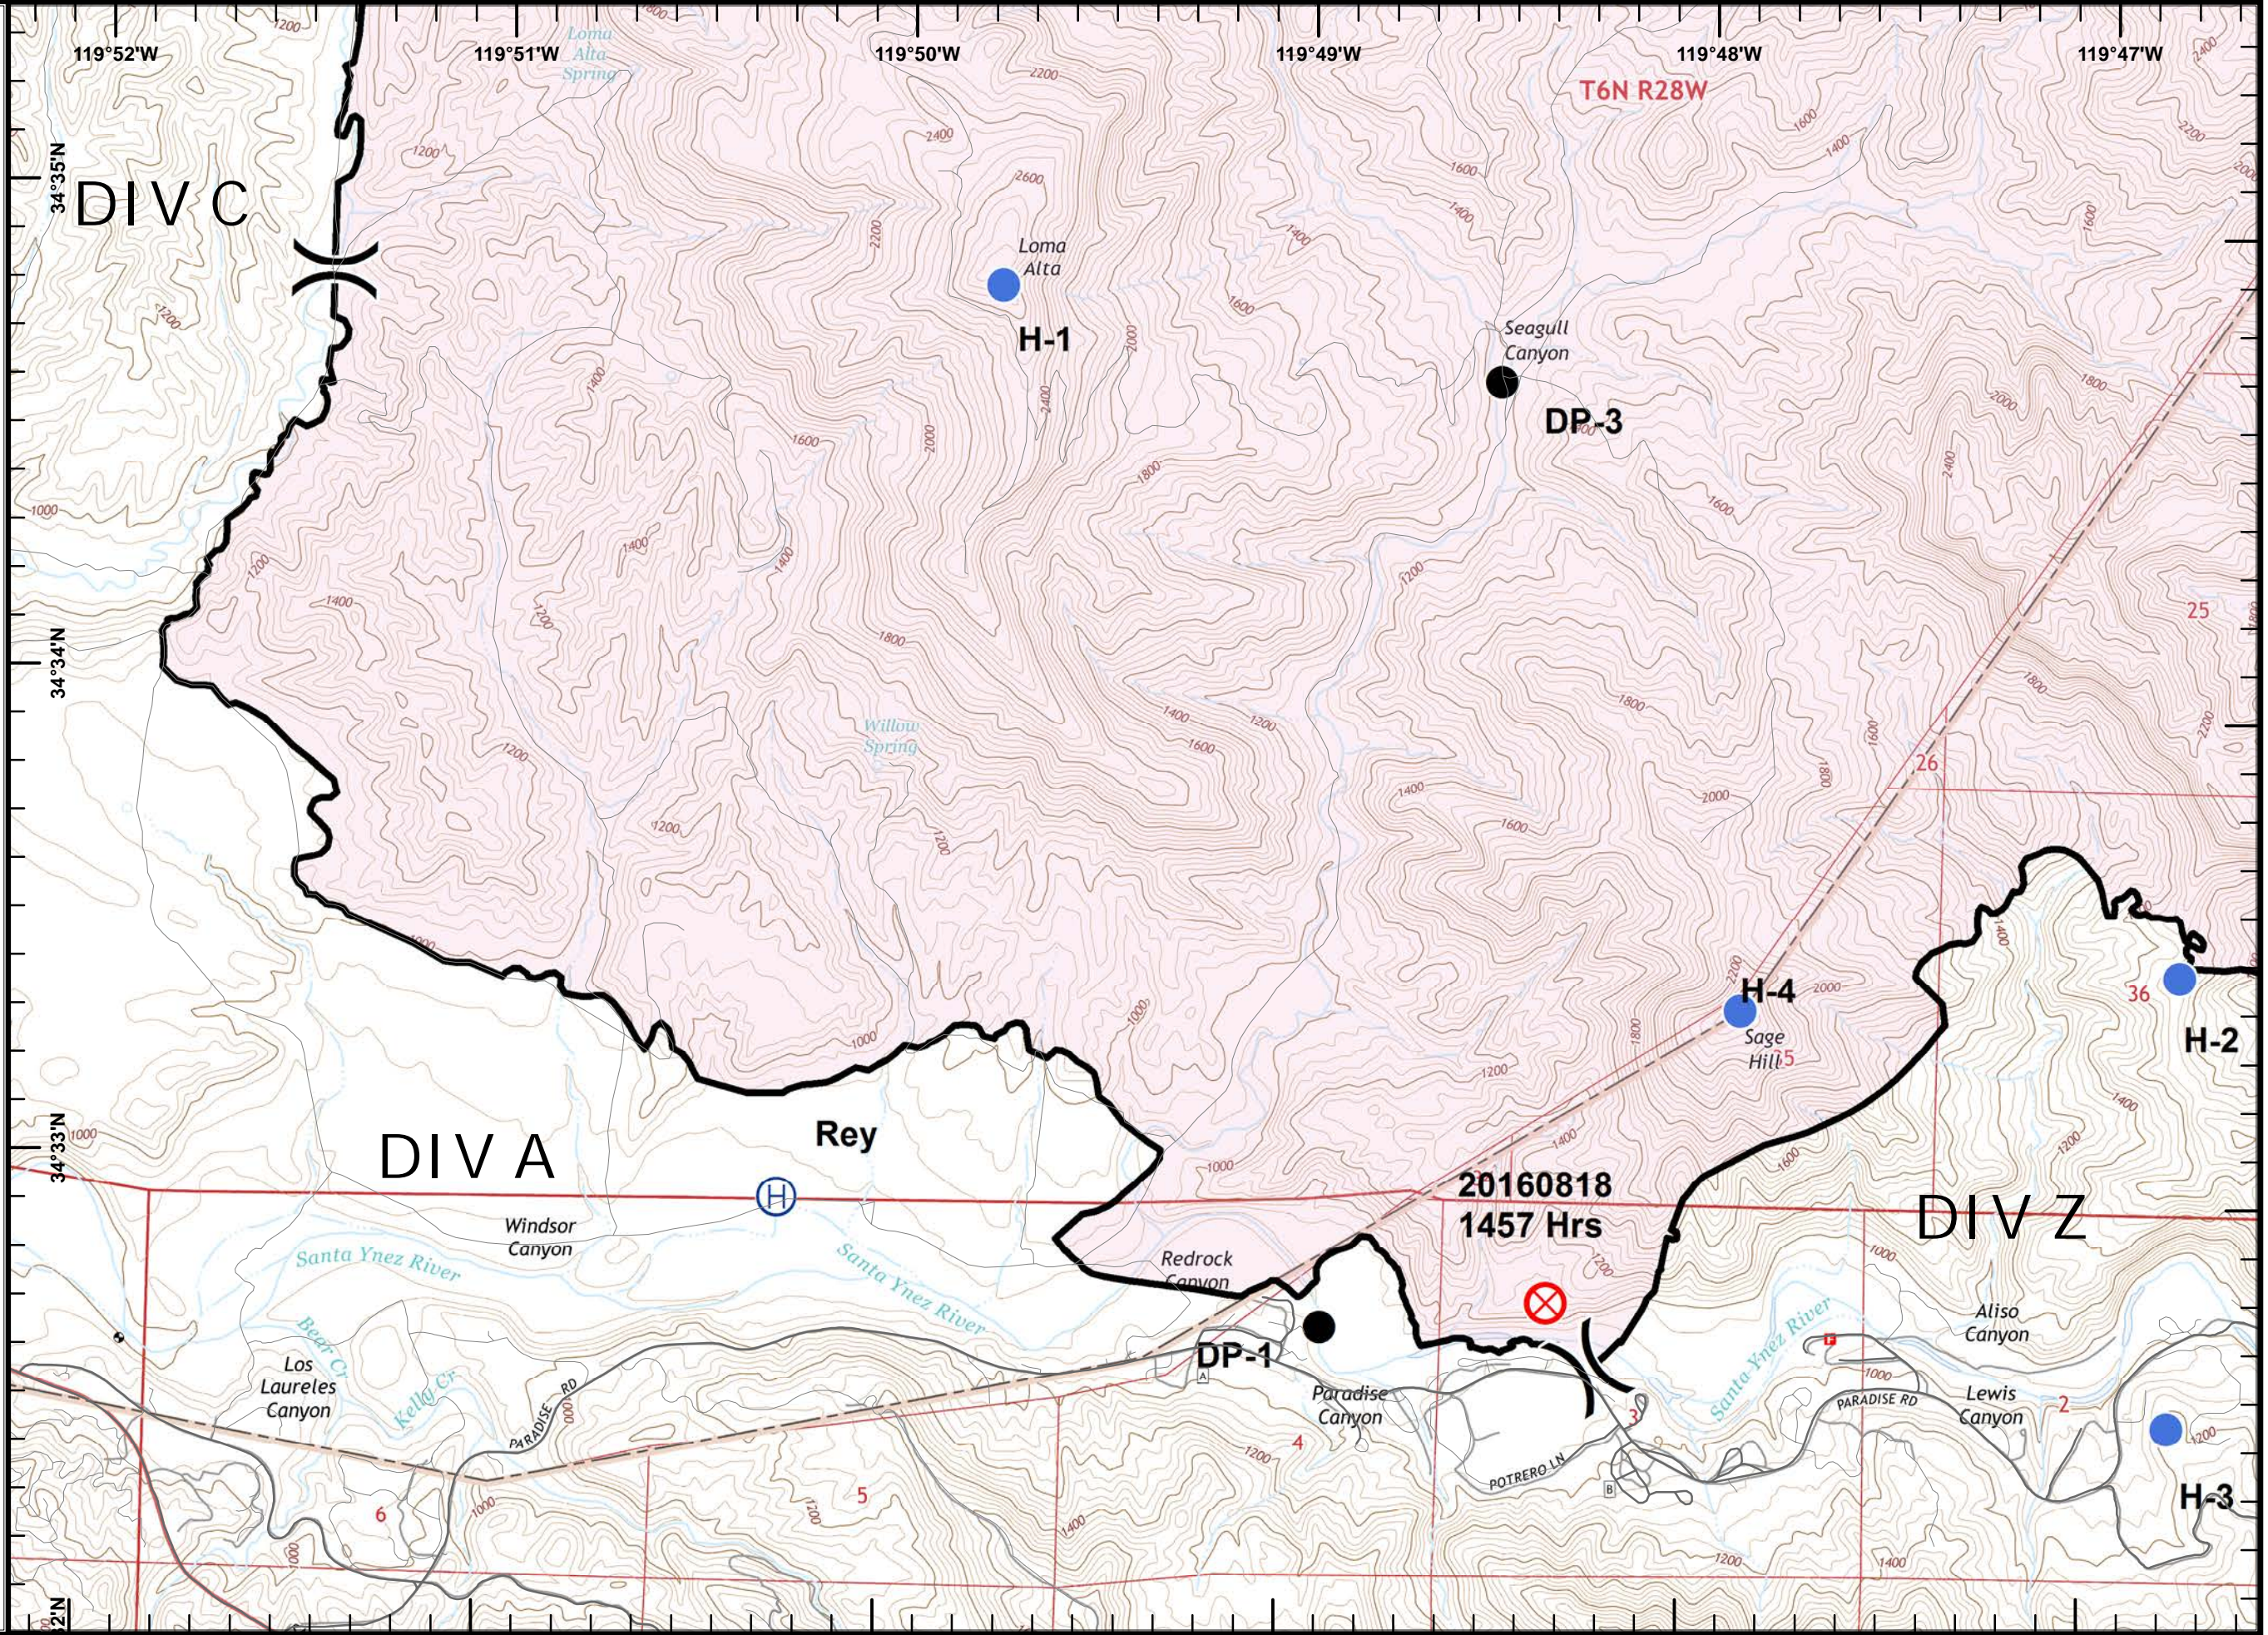

Legend

 Proposed Dozer Line
 Fire Polygon

Tile Location

0 0.25 0.5
Miles

Inv
August 21, 2016
1410 Hours

Rey Fire
CA-LPF-002809
8/22/2016
Night
NAD83
Map Page 4

Legend

- Fire Points**
- Drop Point
- ⊗ Fire Origin
- ⊕ Helibase
- Helispot
-) (Division Break
- ~ Completed Line
- FirePolygon

Tile Location

Imv
August 21, 2016
1410 Hours

Rey Fire
CA-LPF-002809
8/22/2016
Night
NAD83
Map Page 5

Legend

- Fire Points**
-  Drop Point
 -  Helispot
 -  Branch
 -  Uncontrolled Fire Edge
 -  Completed Line
 -  Proposed Dozer Line
 -  FirePolygon

Tile Location

Imv
 August 21, 2016
 1410 Hours

Rey Fire
CA-LPF-002809
8/22/2016
Night
NAD83
Map Page 6

Legend

- Fire Points**
-  Water Source
 -  Division Break
 -  Uncontrolled Fire Edge
 -  Completed Dozer Line
 -  Hand Line
 -  Proposed Dozer Line
 -  Fire Polygon

Legend

- Fire Points**
-  Helispot
 -  Uncontrolled Fire Edge
 -  FirePolygon

Tile Location

Inv
 August 21, 2016
 1410 Hours

Rey Fire
CA-LPF-002809
8/22/2016
Night
NAD83
Map Page 9

Legend

- Fire Points**
-  Water Source
 -  Division Break
 -  Uncontrolled Fire Edge
 -  Completed Dozer Line
 -  Hand Line
 -  Fire Polygon