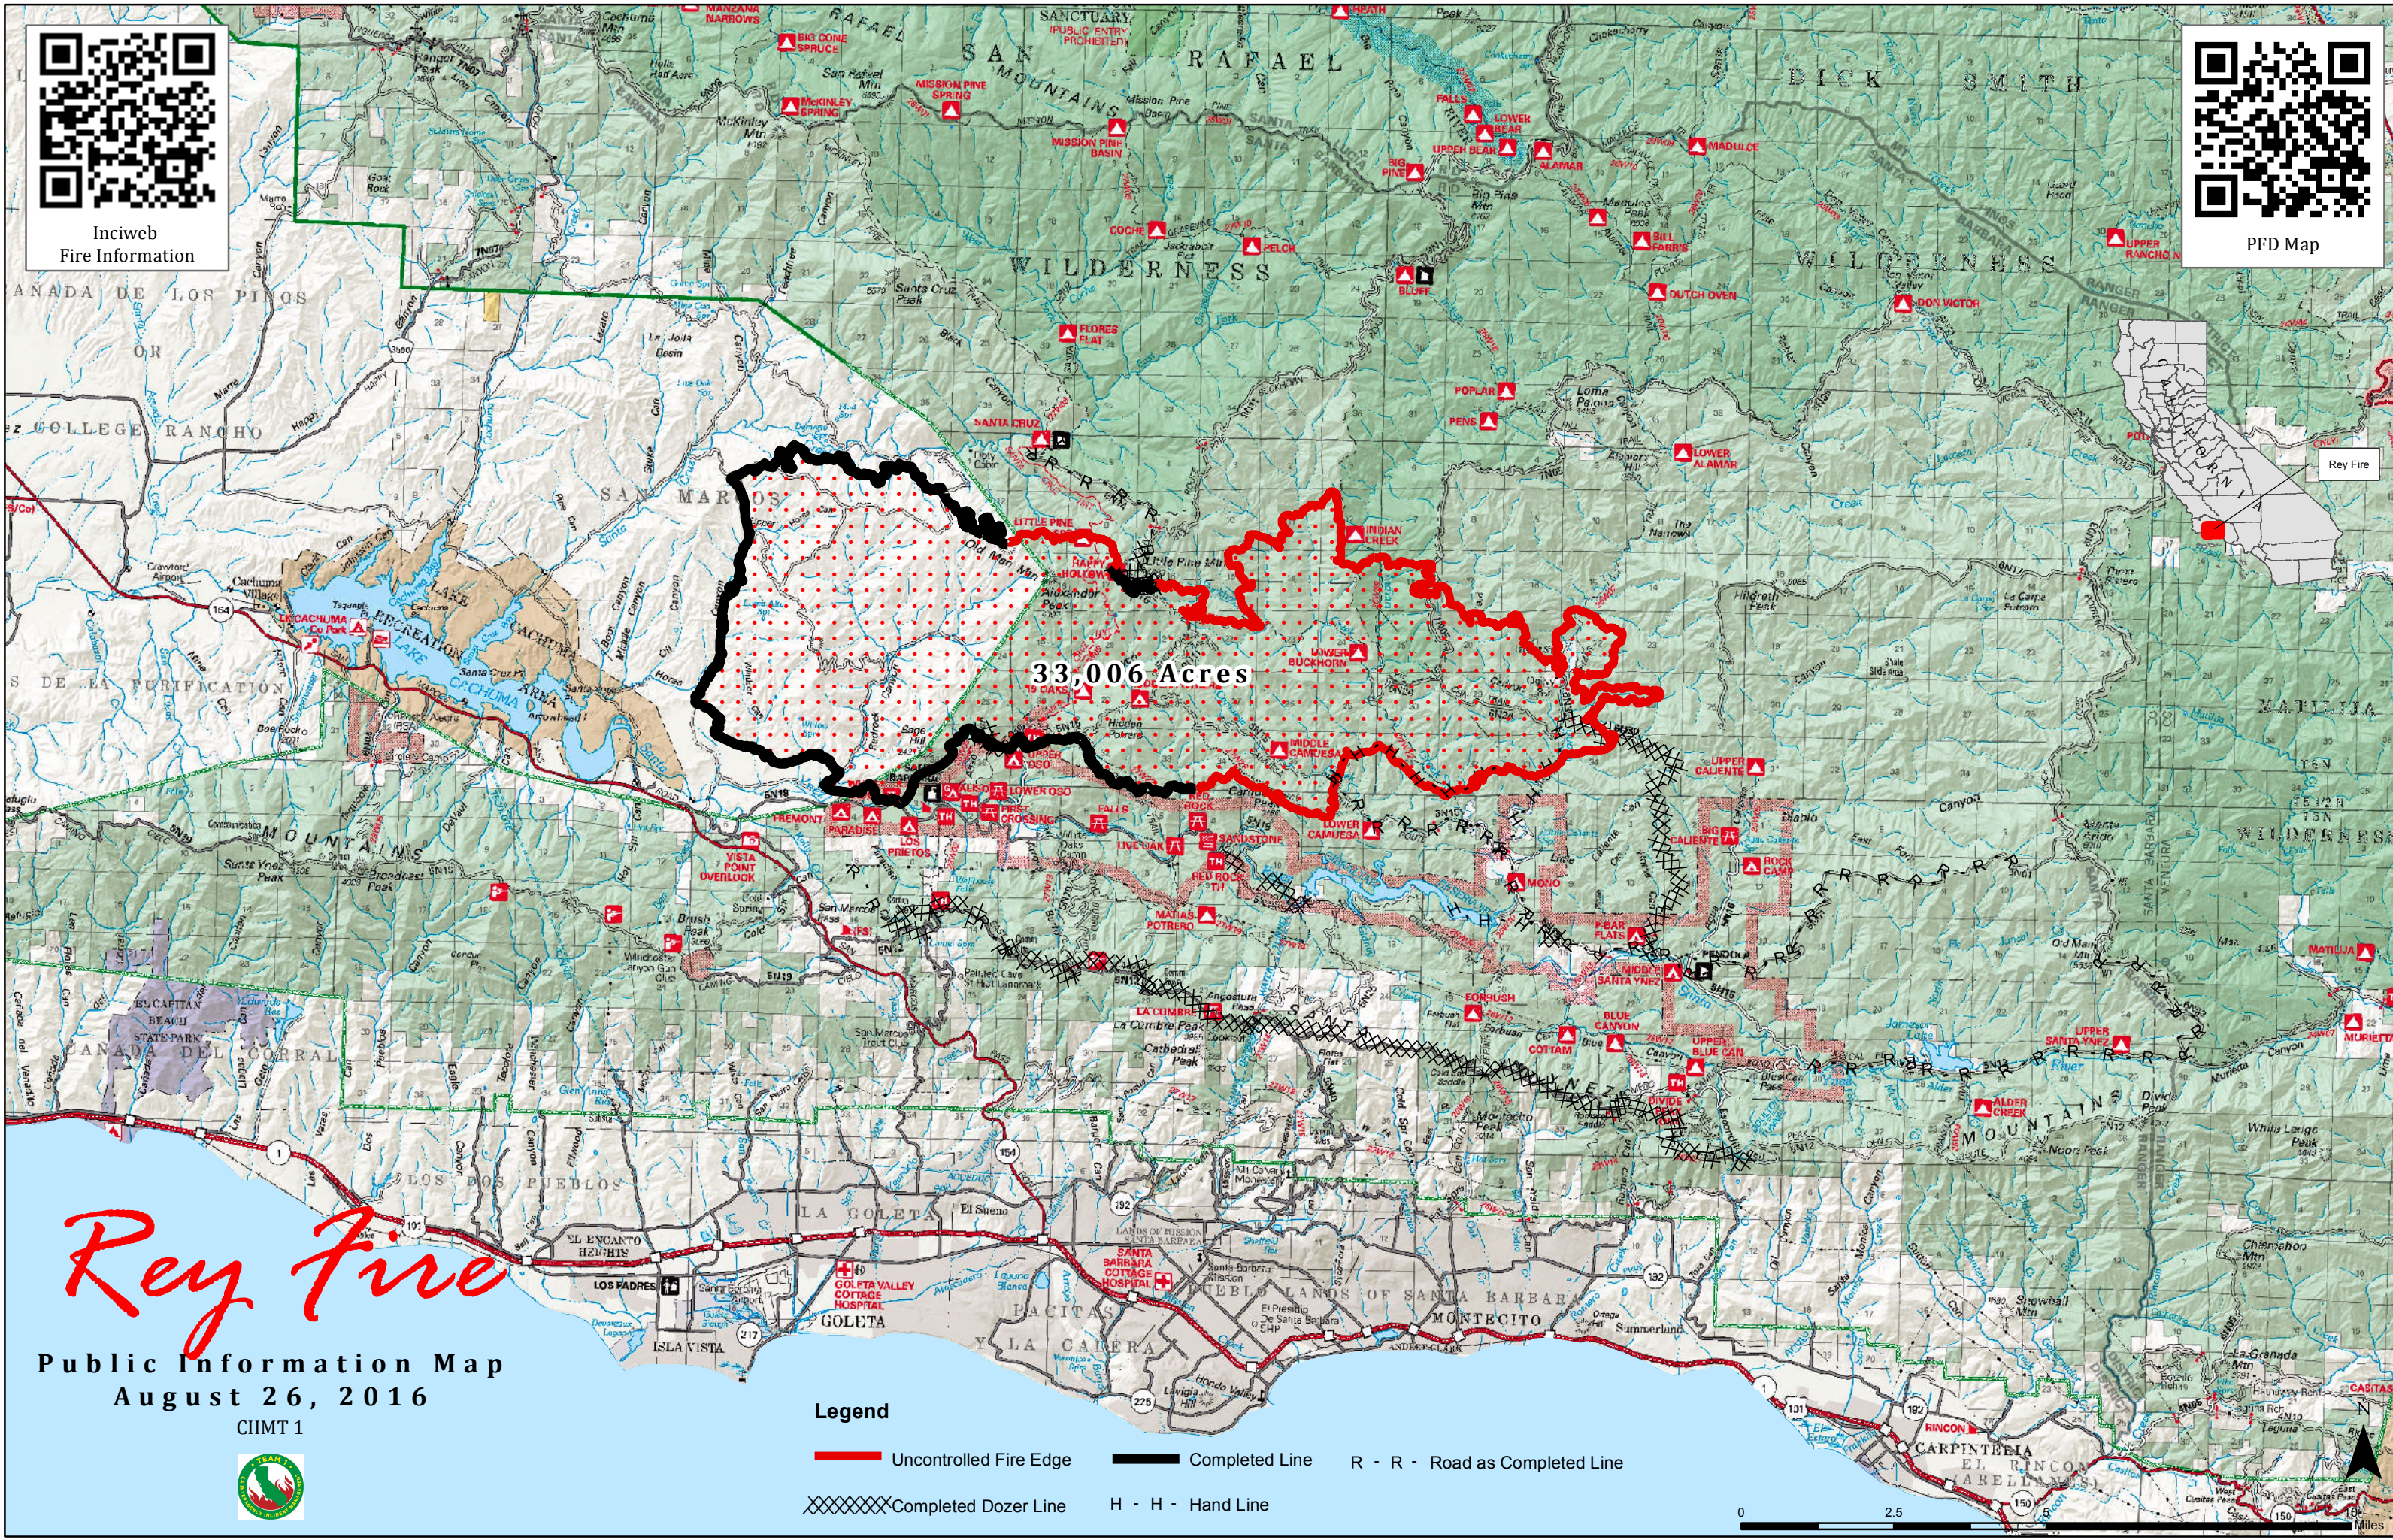

Inciweb  
Fire Information

PFD Map

33,006 Acres

# Rey Fire

Public Information Map  
August 26, 2016

CIIMT 1

### Legend

- Uncontrolled Fire Edge
- Completed Line
- R - R - Road as Completed Line
- Completed Dozer Line
- H - H - Hand Line

0 2.5 Miles