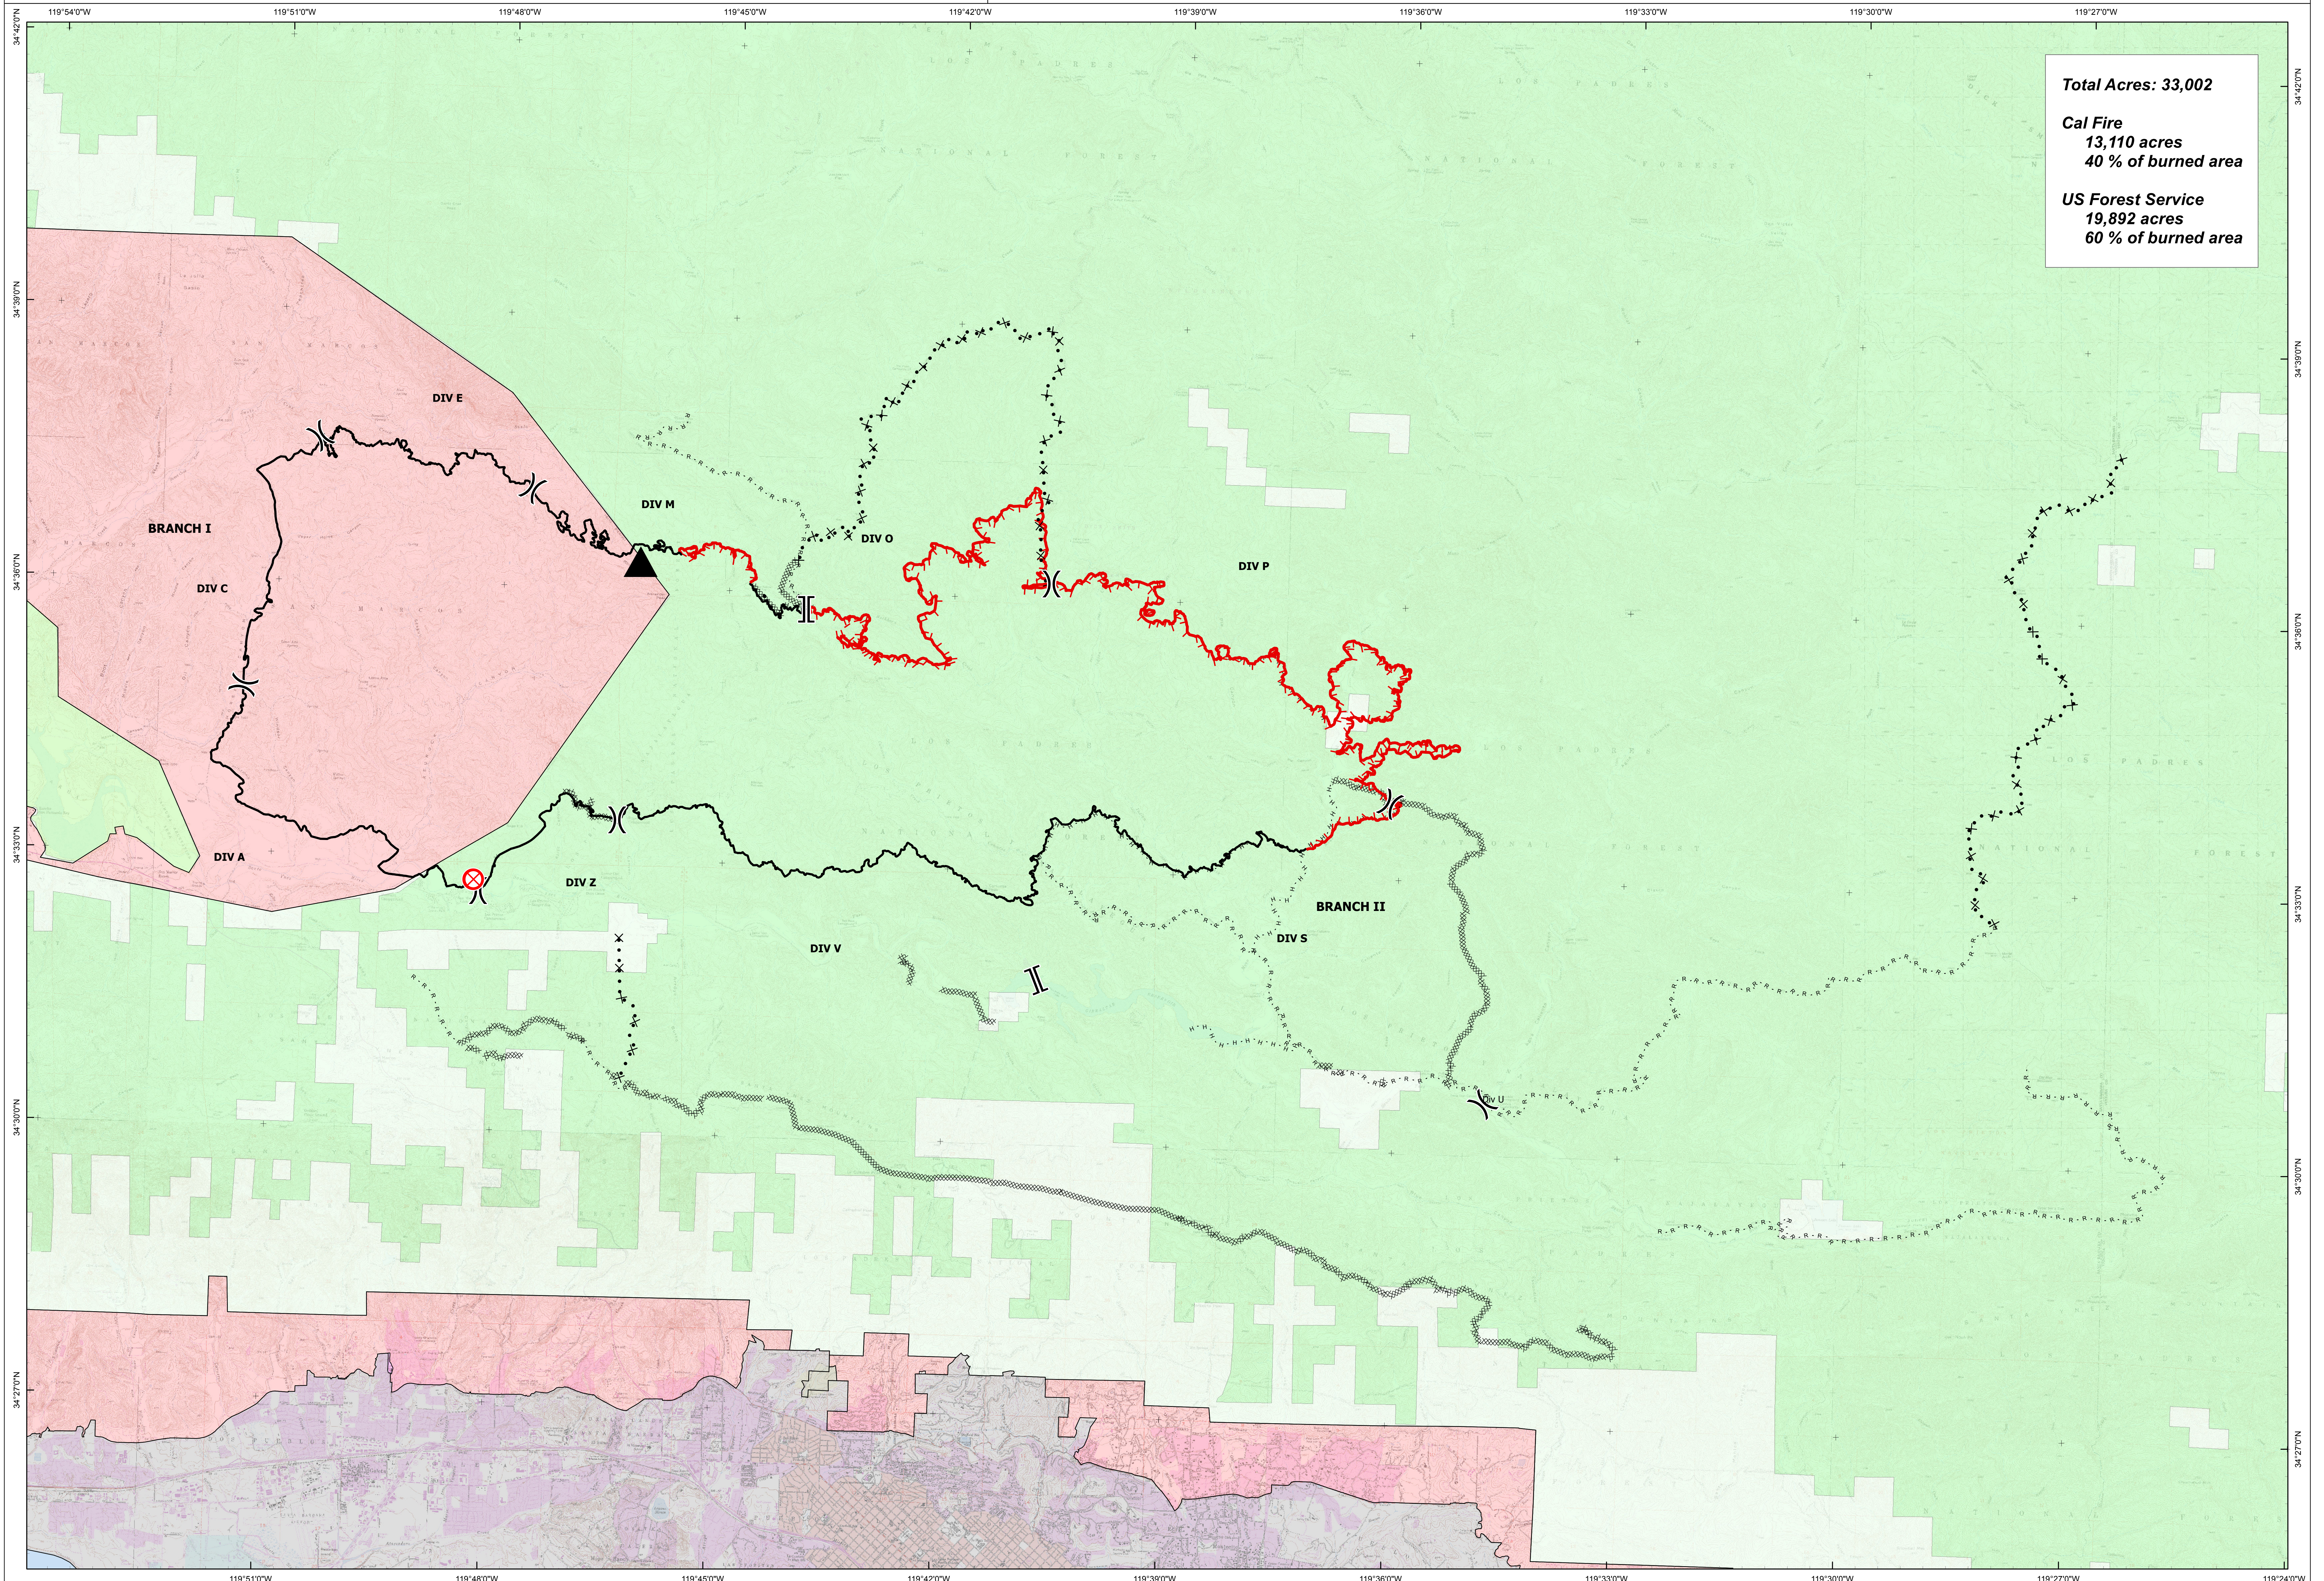

Total Acres: 33,002
Cal Fire
13,110 acres
40 % of burned area
US Forest Service
19,892 acres
60 % of burned area

Legend

- | | | | | | |
|--------------|--------|------------------------|----------------------------------|-------------------------|-----------------------|
| () Division | Branch | Uncontrolled Fire Edge | H - H - H Hand Line | Direct Protection Areas | Surface Ownership |
| | | Completed Dozer Line | R - R - R Road as Completed Line | Federal | Forest Service |
| | | Completed Line | X * * * Proposed Dozer Line | Local | Bureau of Reclamation |
| | | | | State | State |