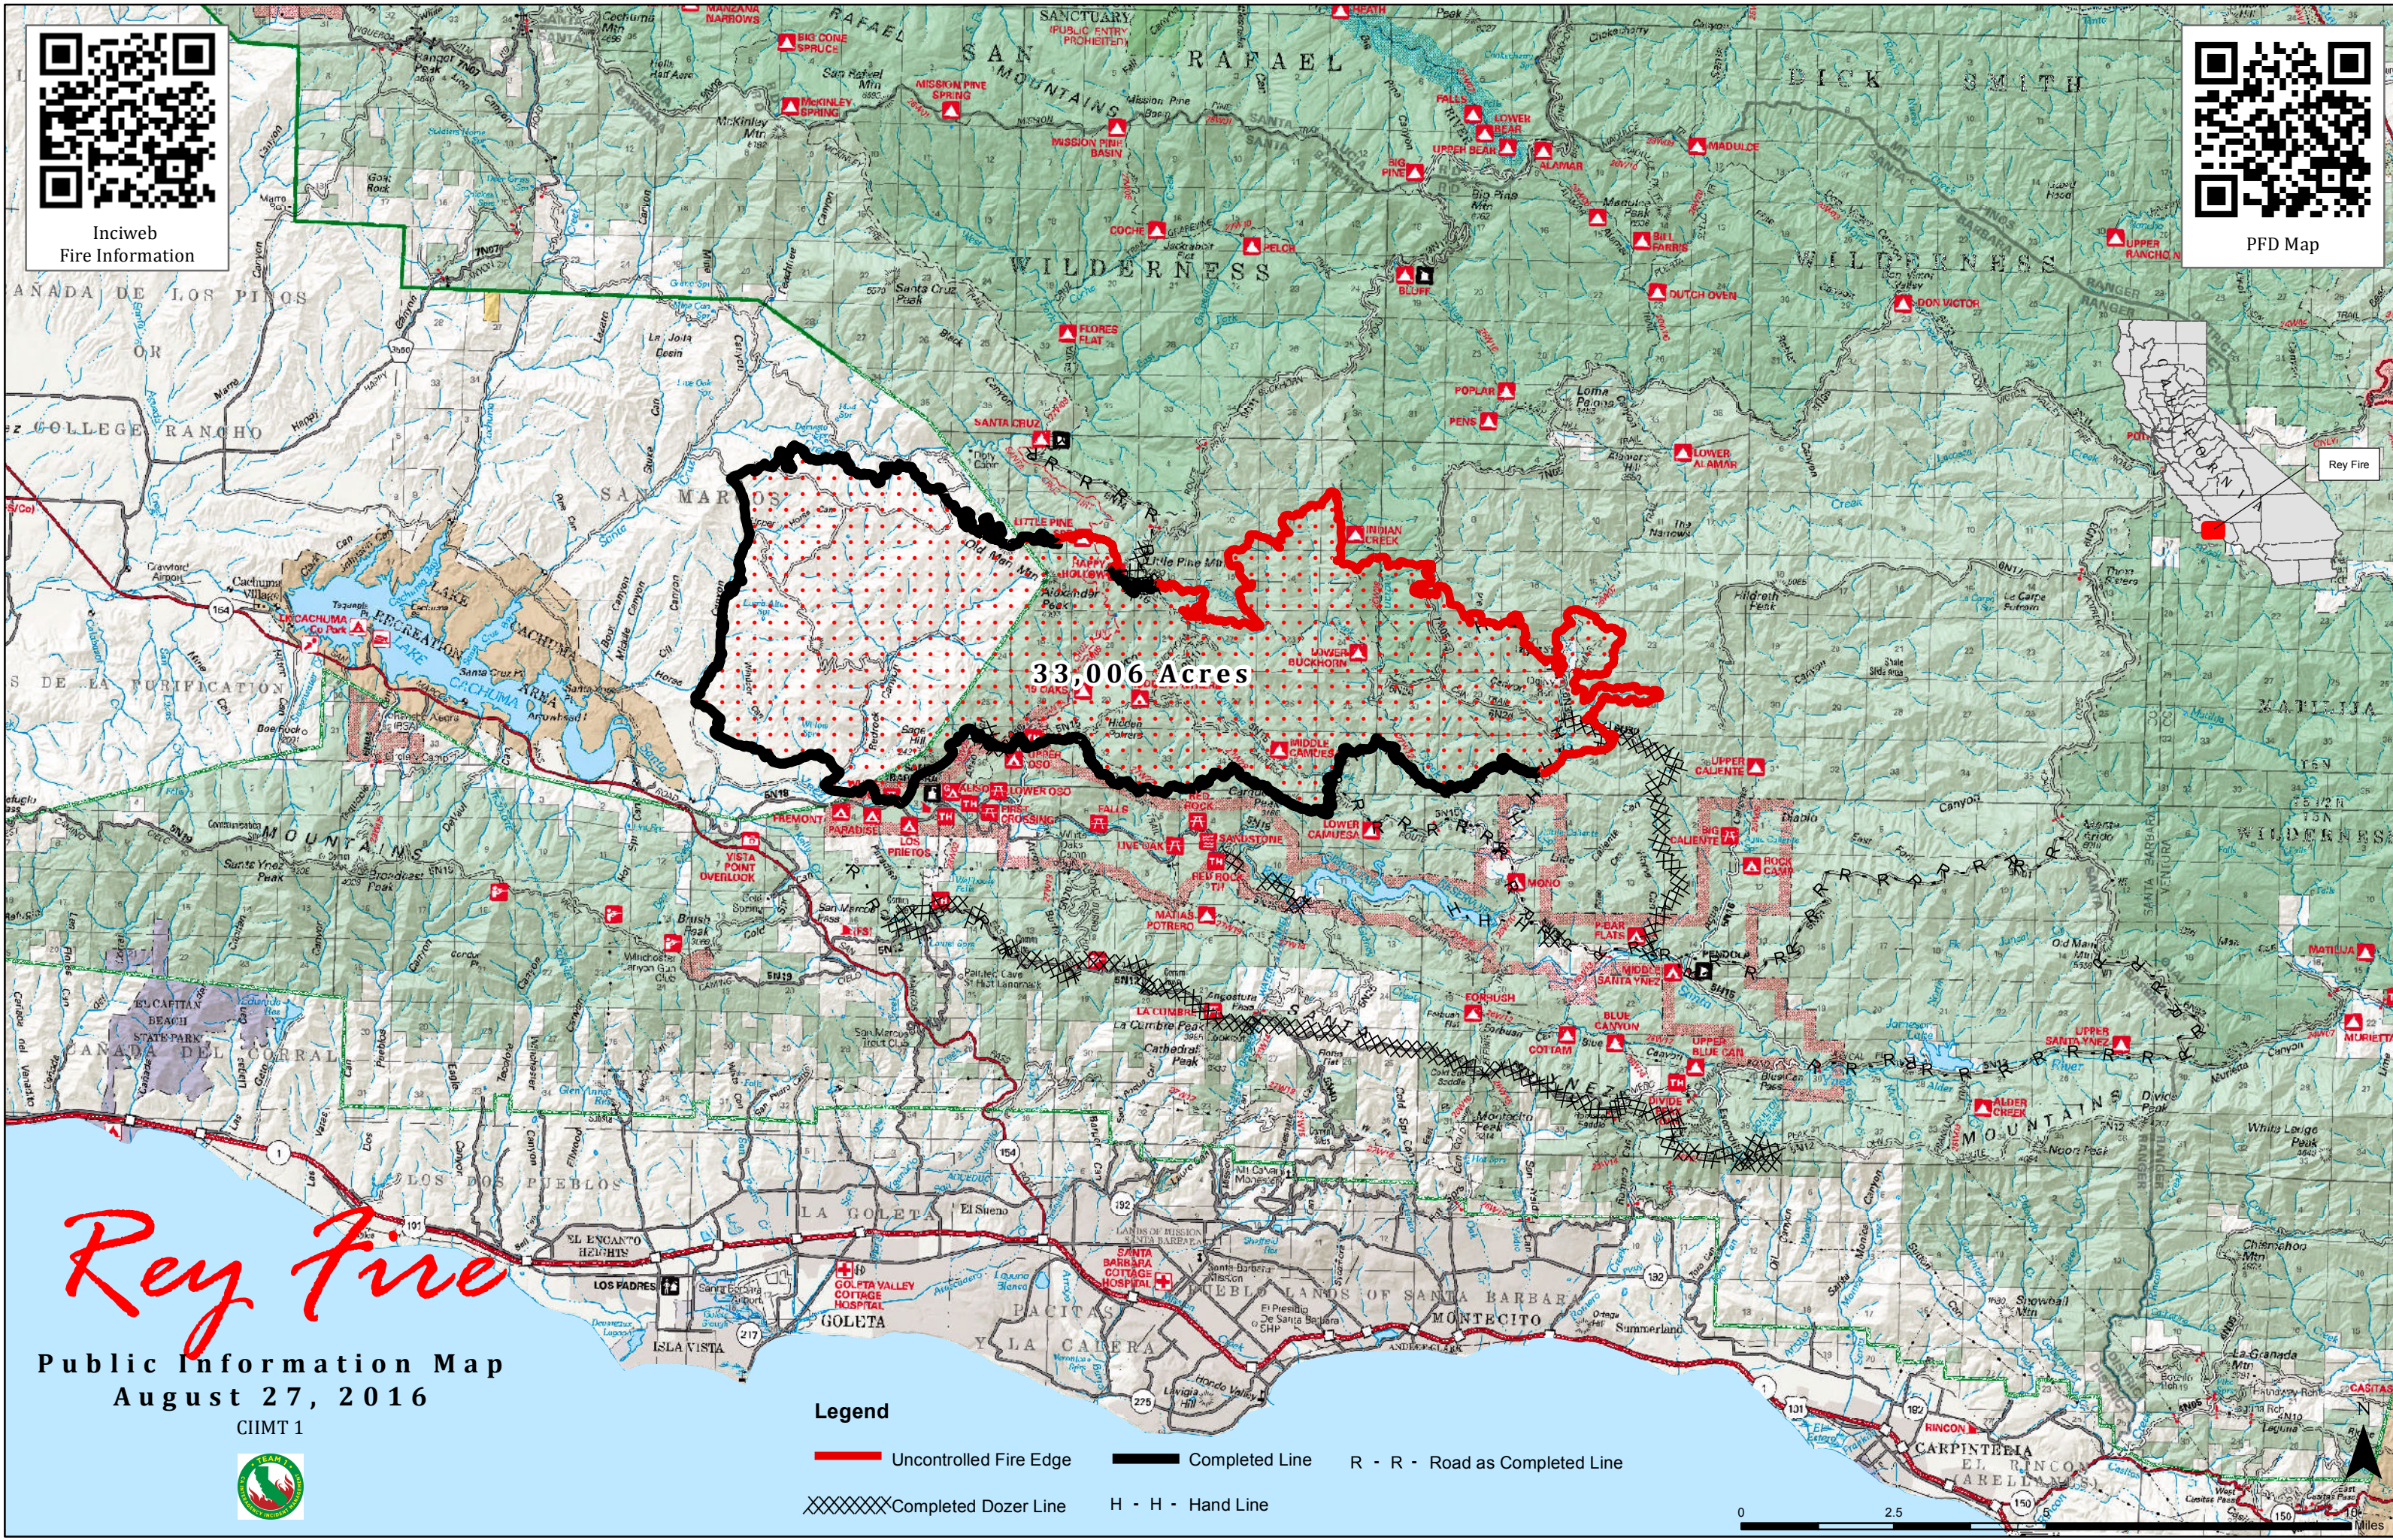

Inciweb
Fire Information

PFD Map

33,006 Acres

Rey Fire

Public Information Map
August 27, 2016

CIIMT 1

Legend

- Uncontrolled Fire Edge
- Completed Line
- R - R - Road as Completed Line
- Completed Dozer Line
- H - H - Hand Line

0 2.5 Miles