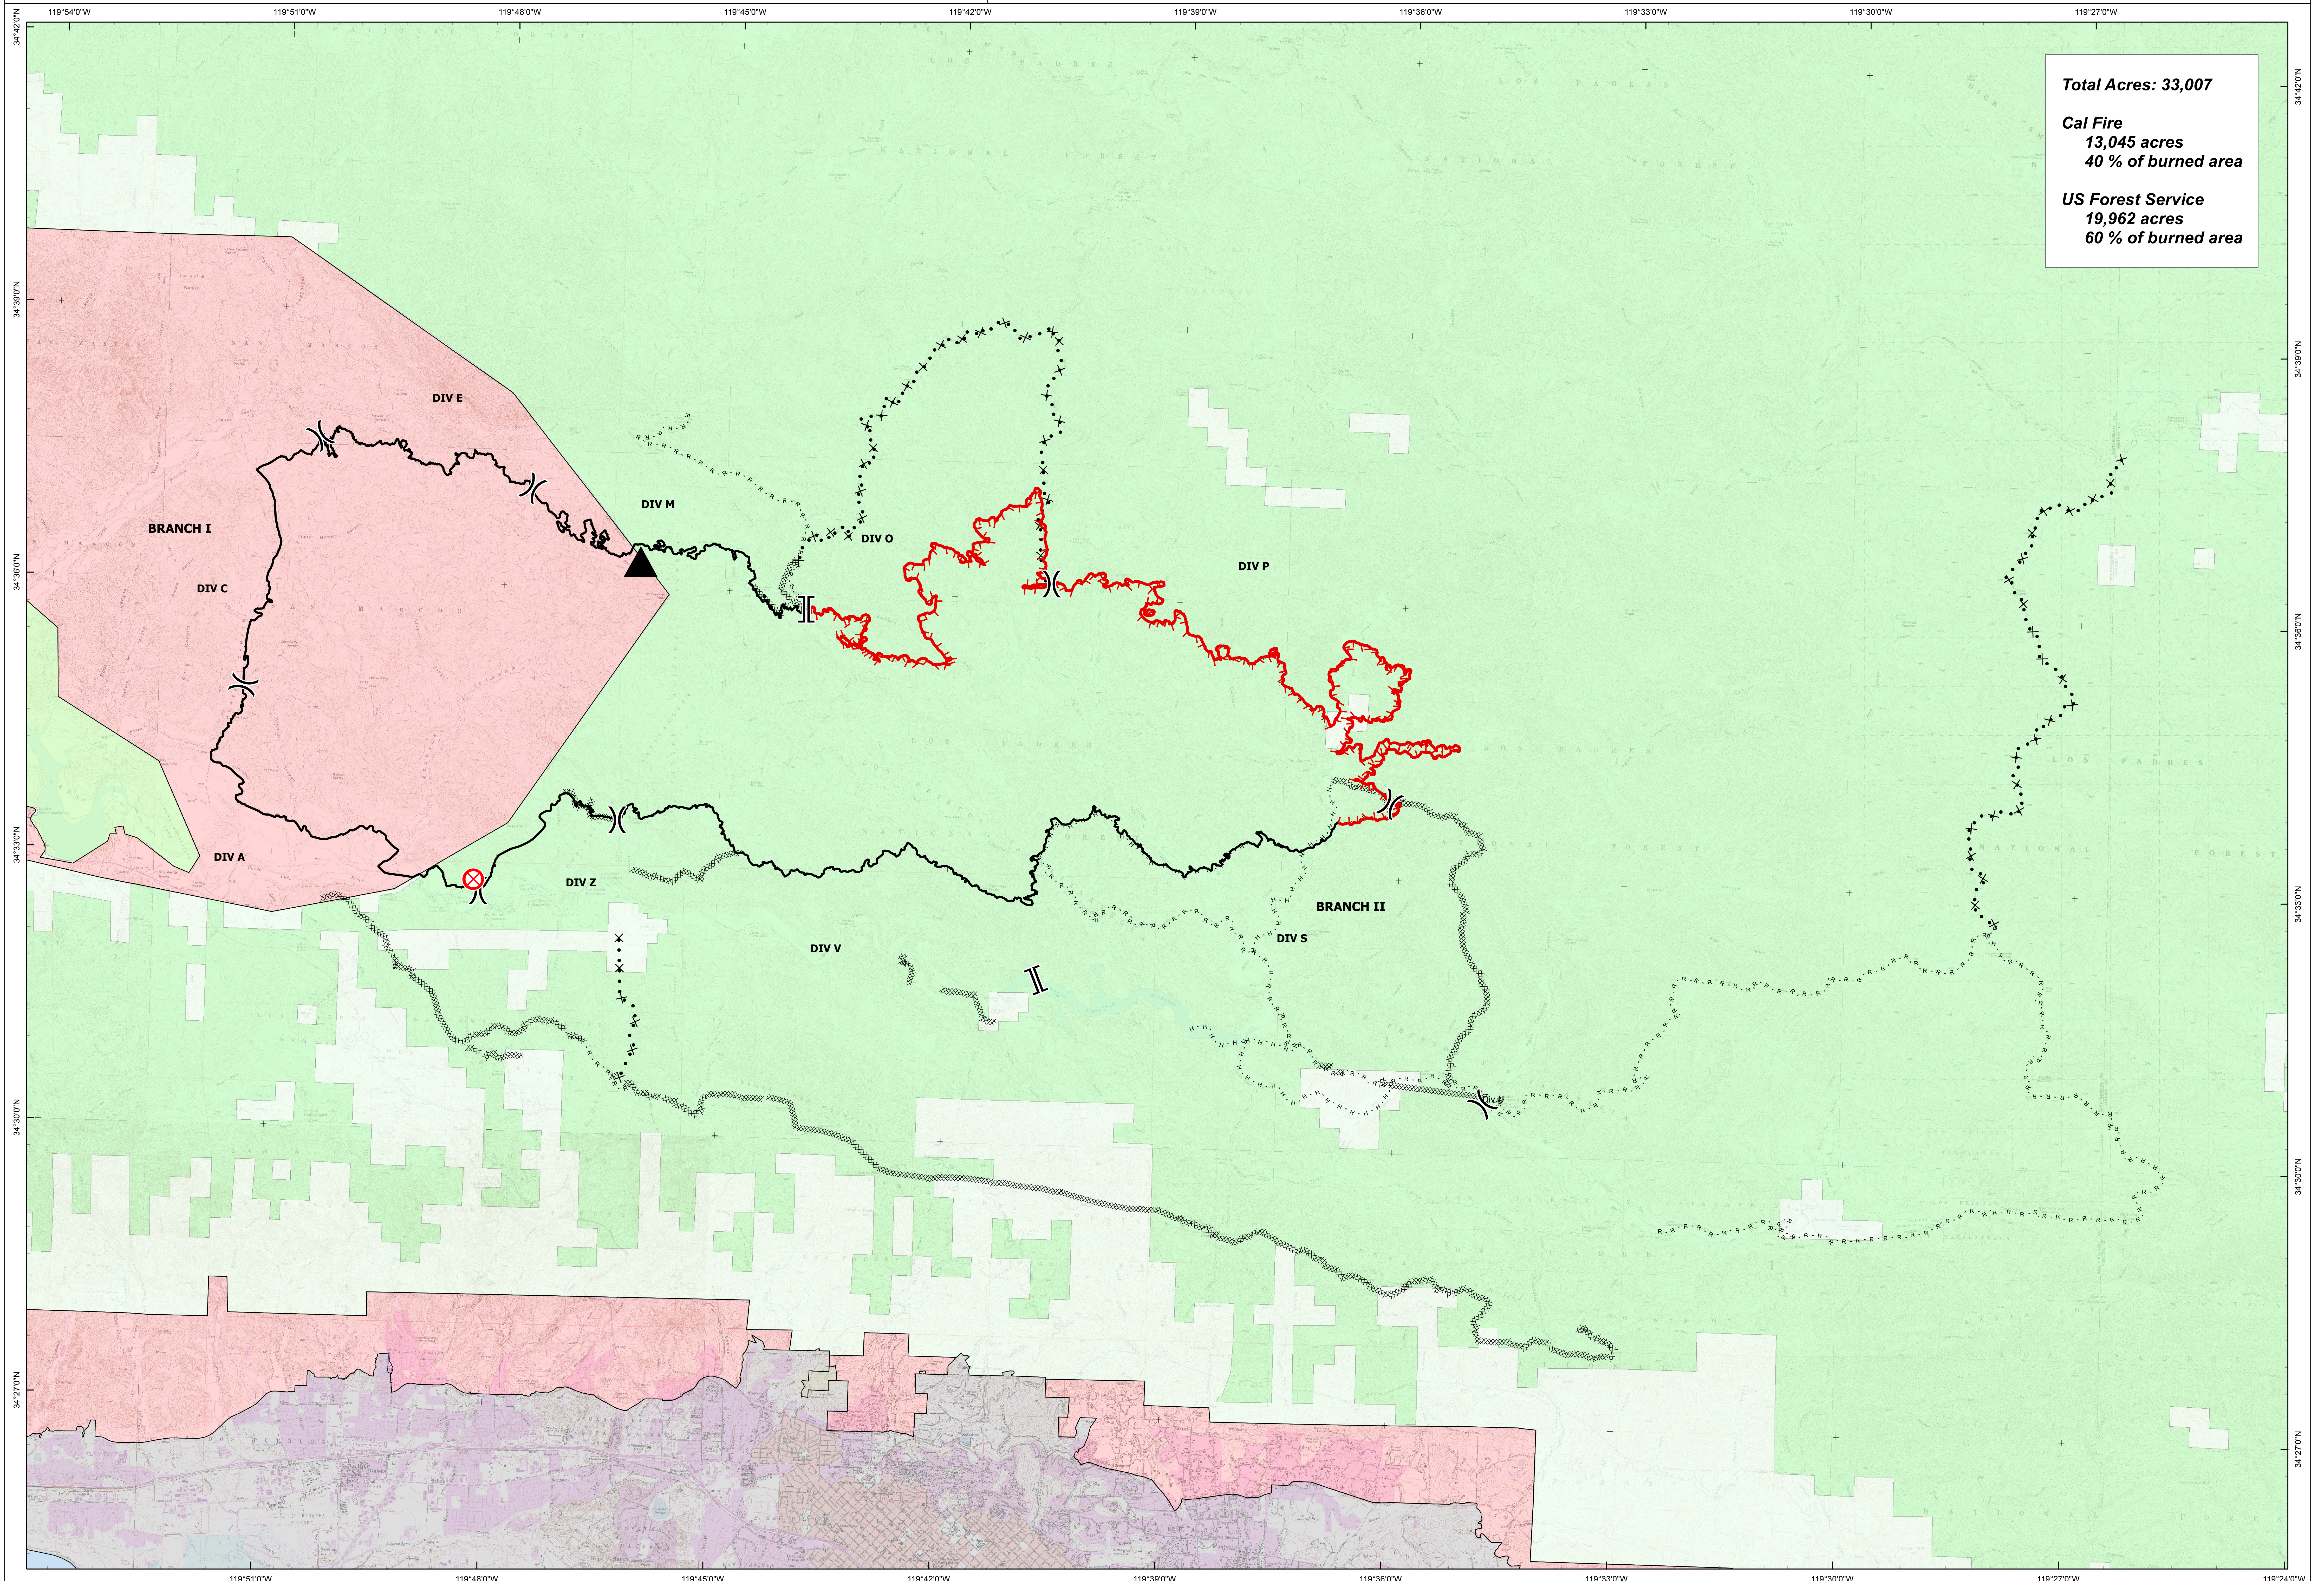

Total Acres: 33,007
Cal Fire
13,045 acres
40 % of burned area
US Forest Service
19,962 acres
60 % of burned area

Legend

- | | | | | | |
|--------------|--------|------------------------|----------------------------------|-------------------------|-----------------------|
| () Division | Branch | Uncontrolled Fire Edge | H - H - H Hand Line | Direct Protection Areas | Surface Ownership |
| | | Completed Dozer Line | R - R - R Road as Completed Line | Federal | Forest Service |
| | | Completed Line | X * * * Proposed Dozer Line | Local | Bureau of Reclamation |
| | | | | State | State |