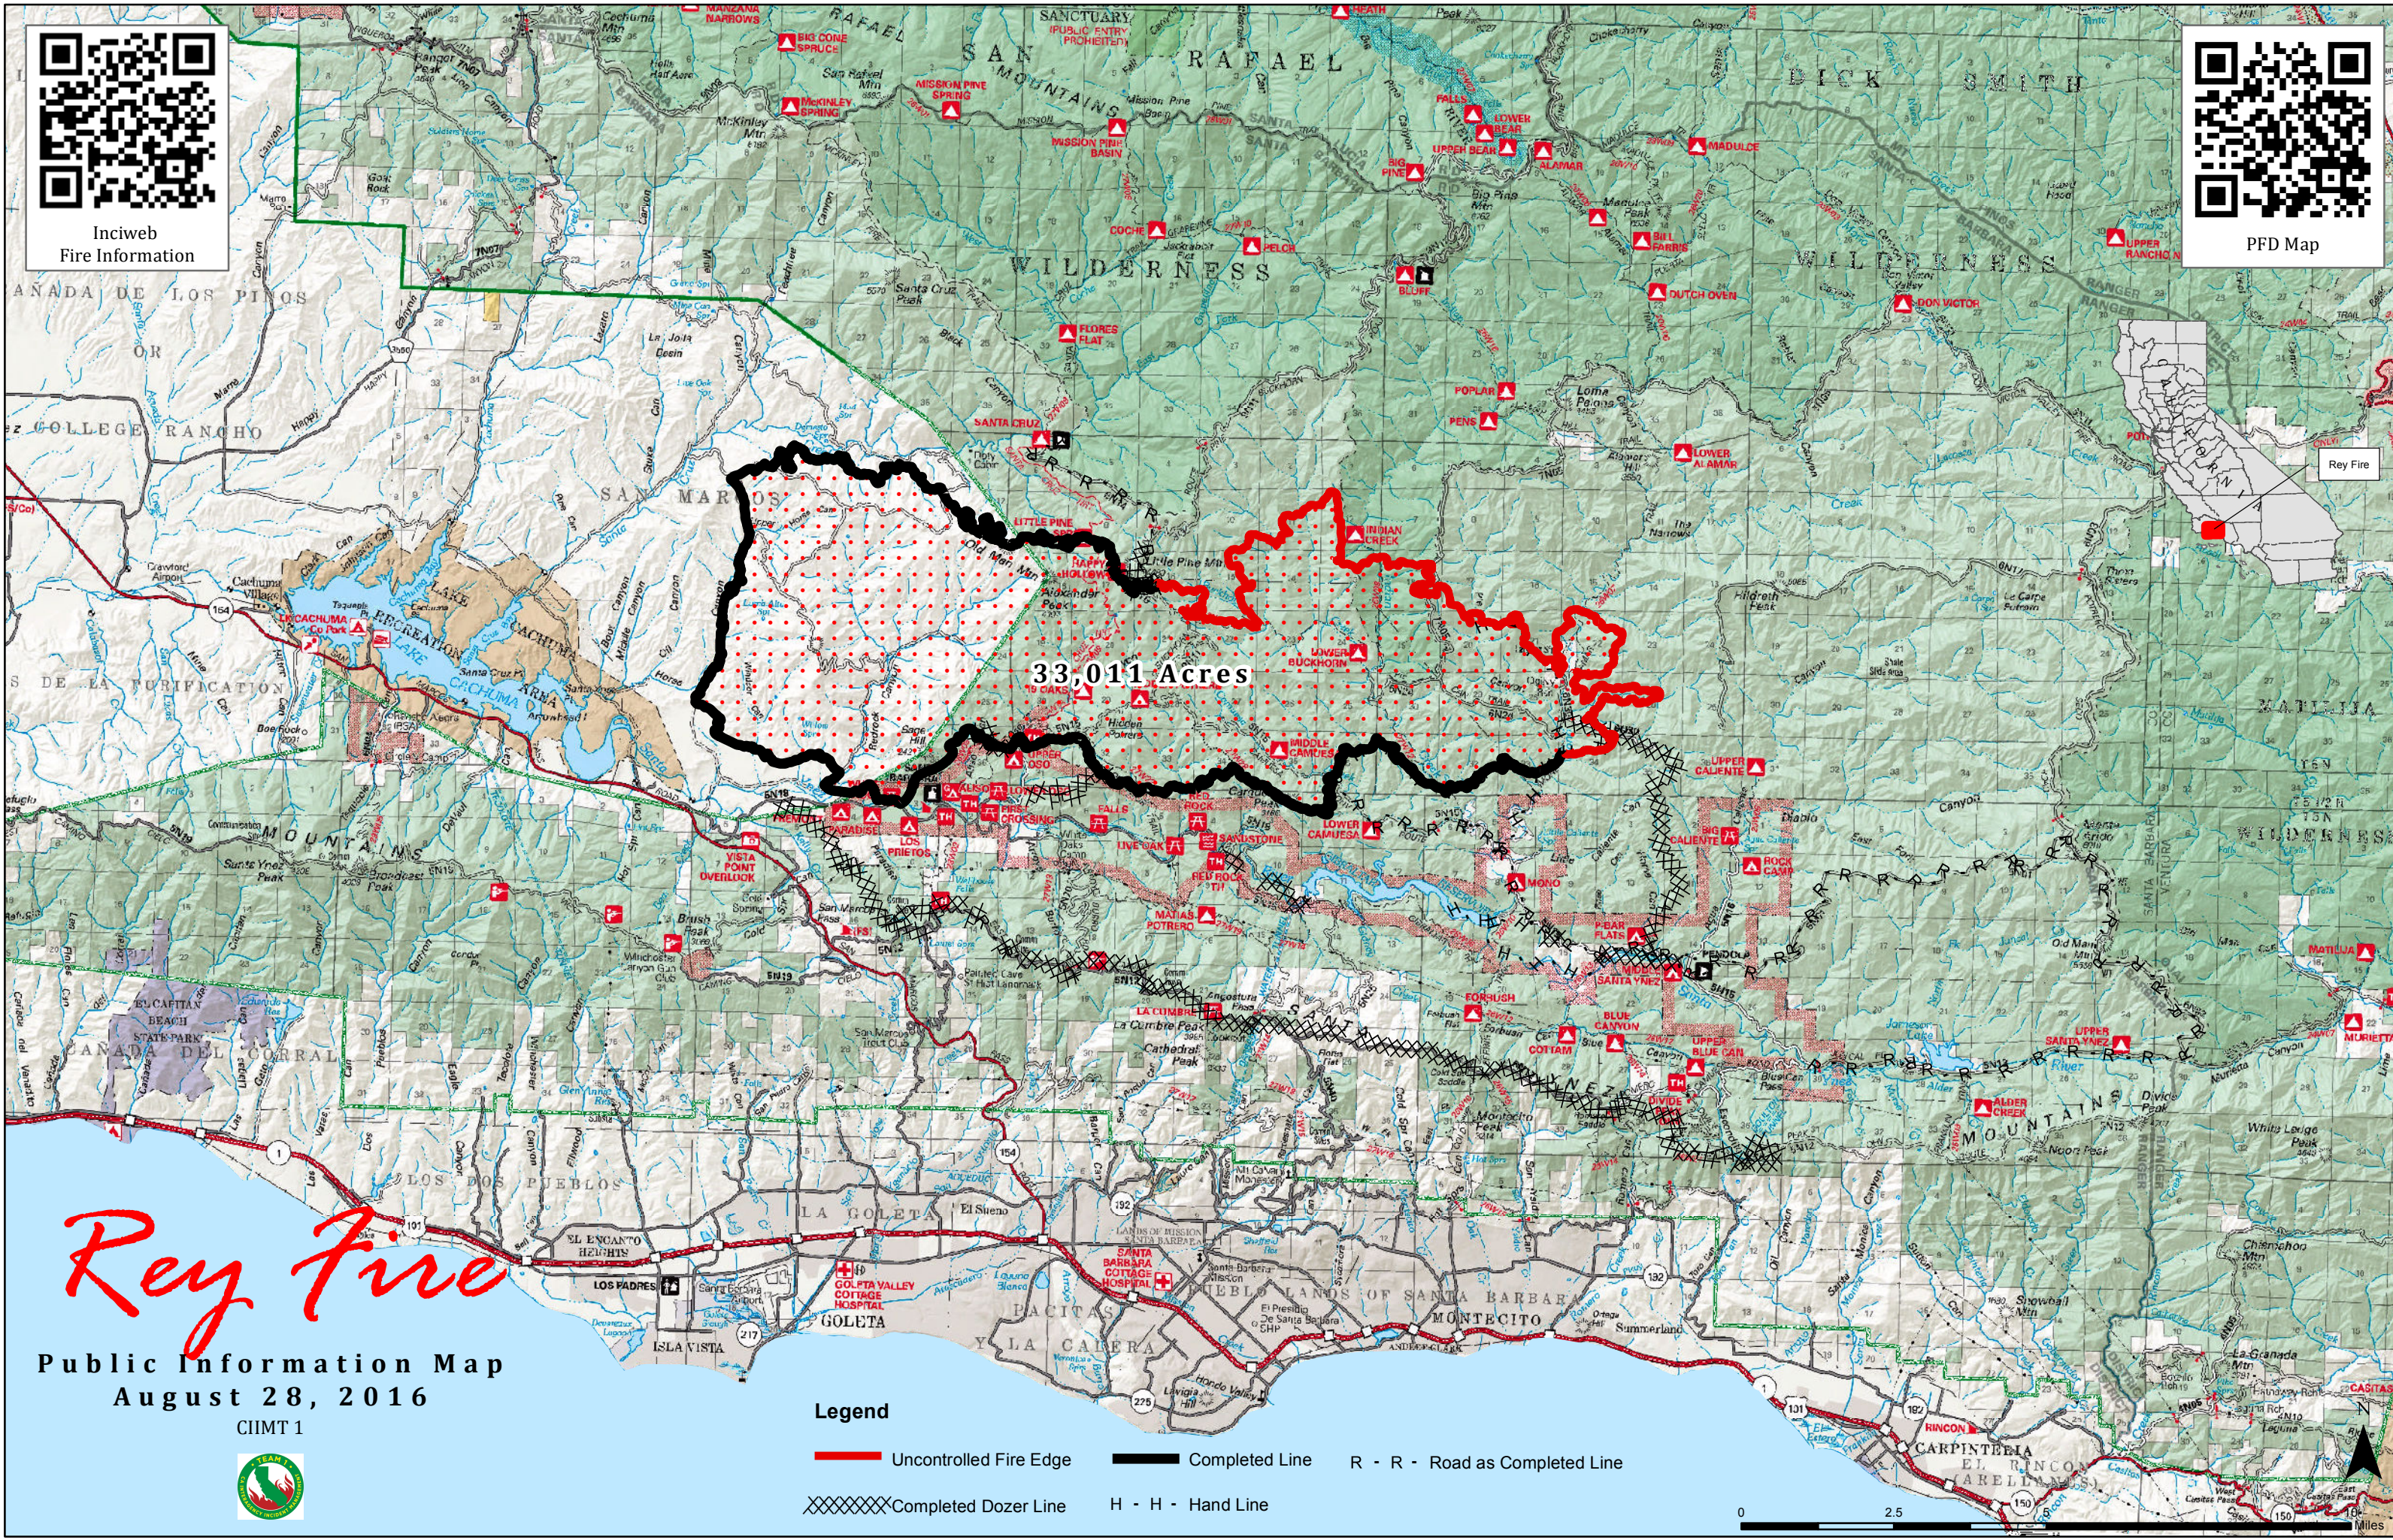

Inciweb
Fire Information

PFD Map

33,011 Acres

Rey Fire

Public Information Map
August 28, 2016

CIIMT 1

Legend

- Uncontrolled Fire Edge
- Completed Line
- R - R - Road as Completed Line
- Completed Dozer Line
- H - H - Hand Line

0 2.5 Miles