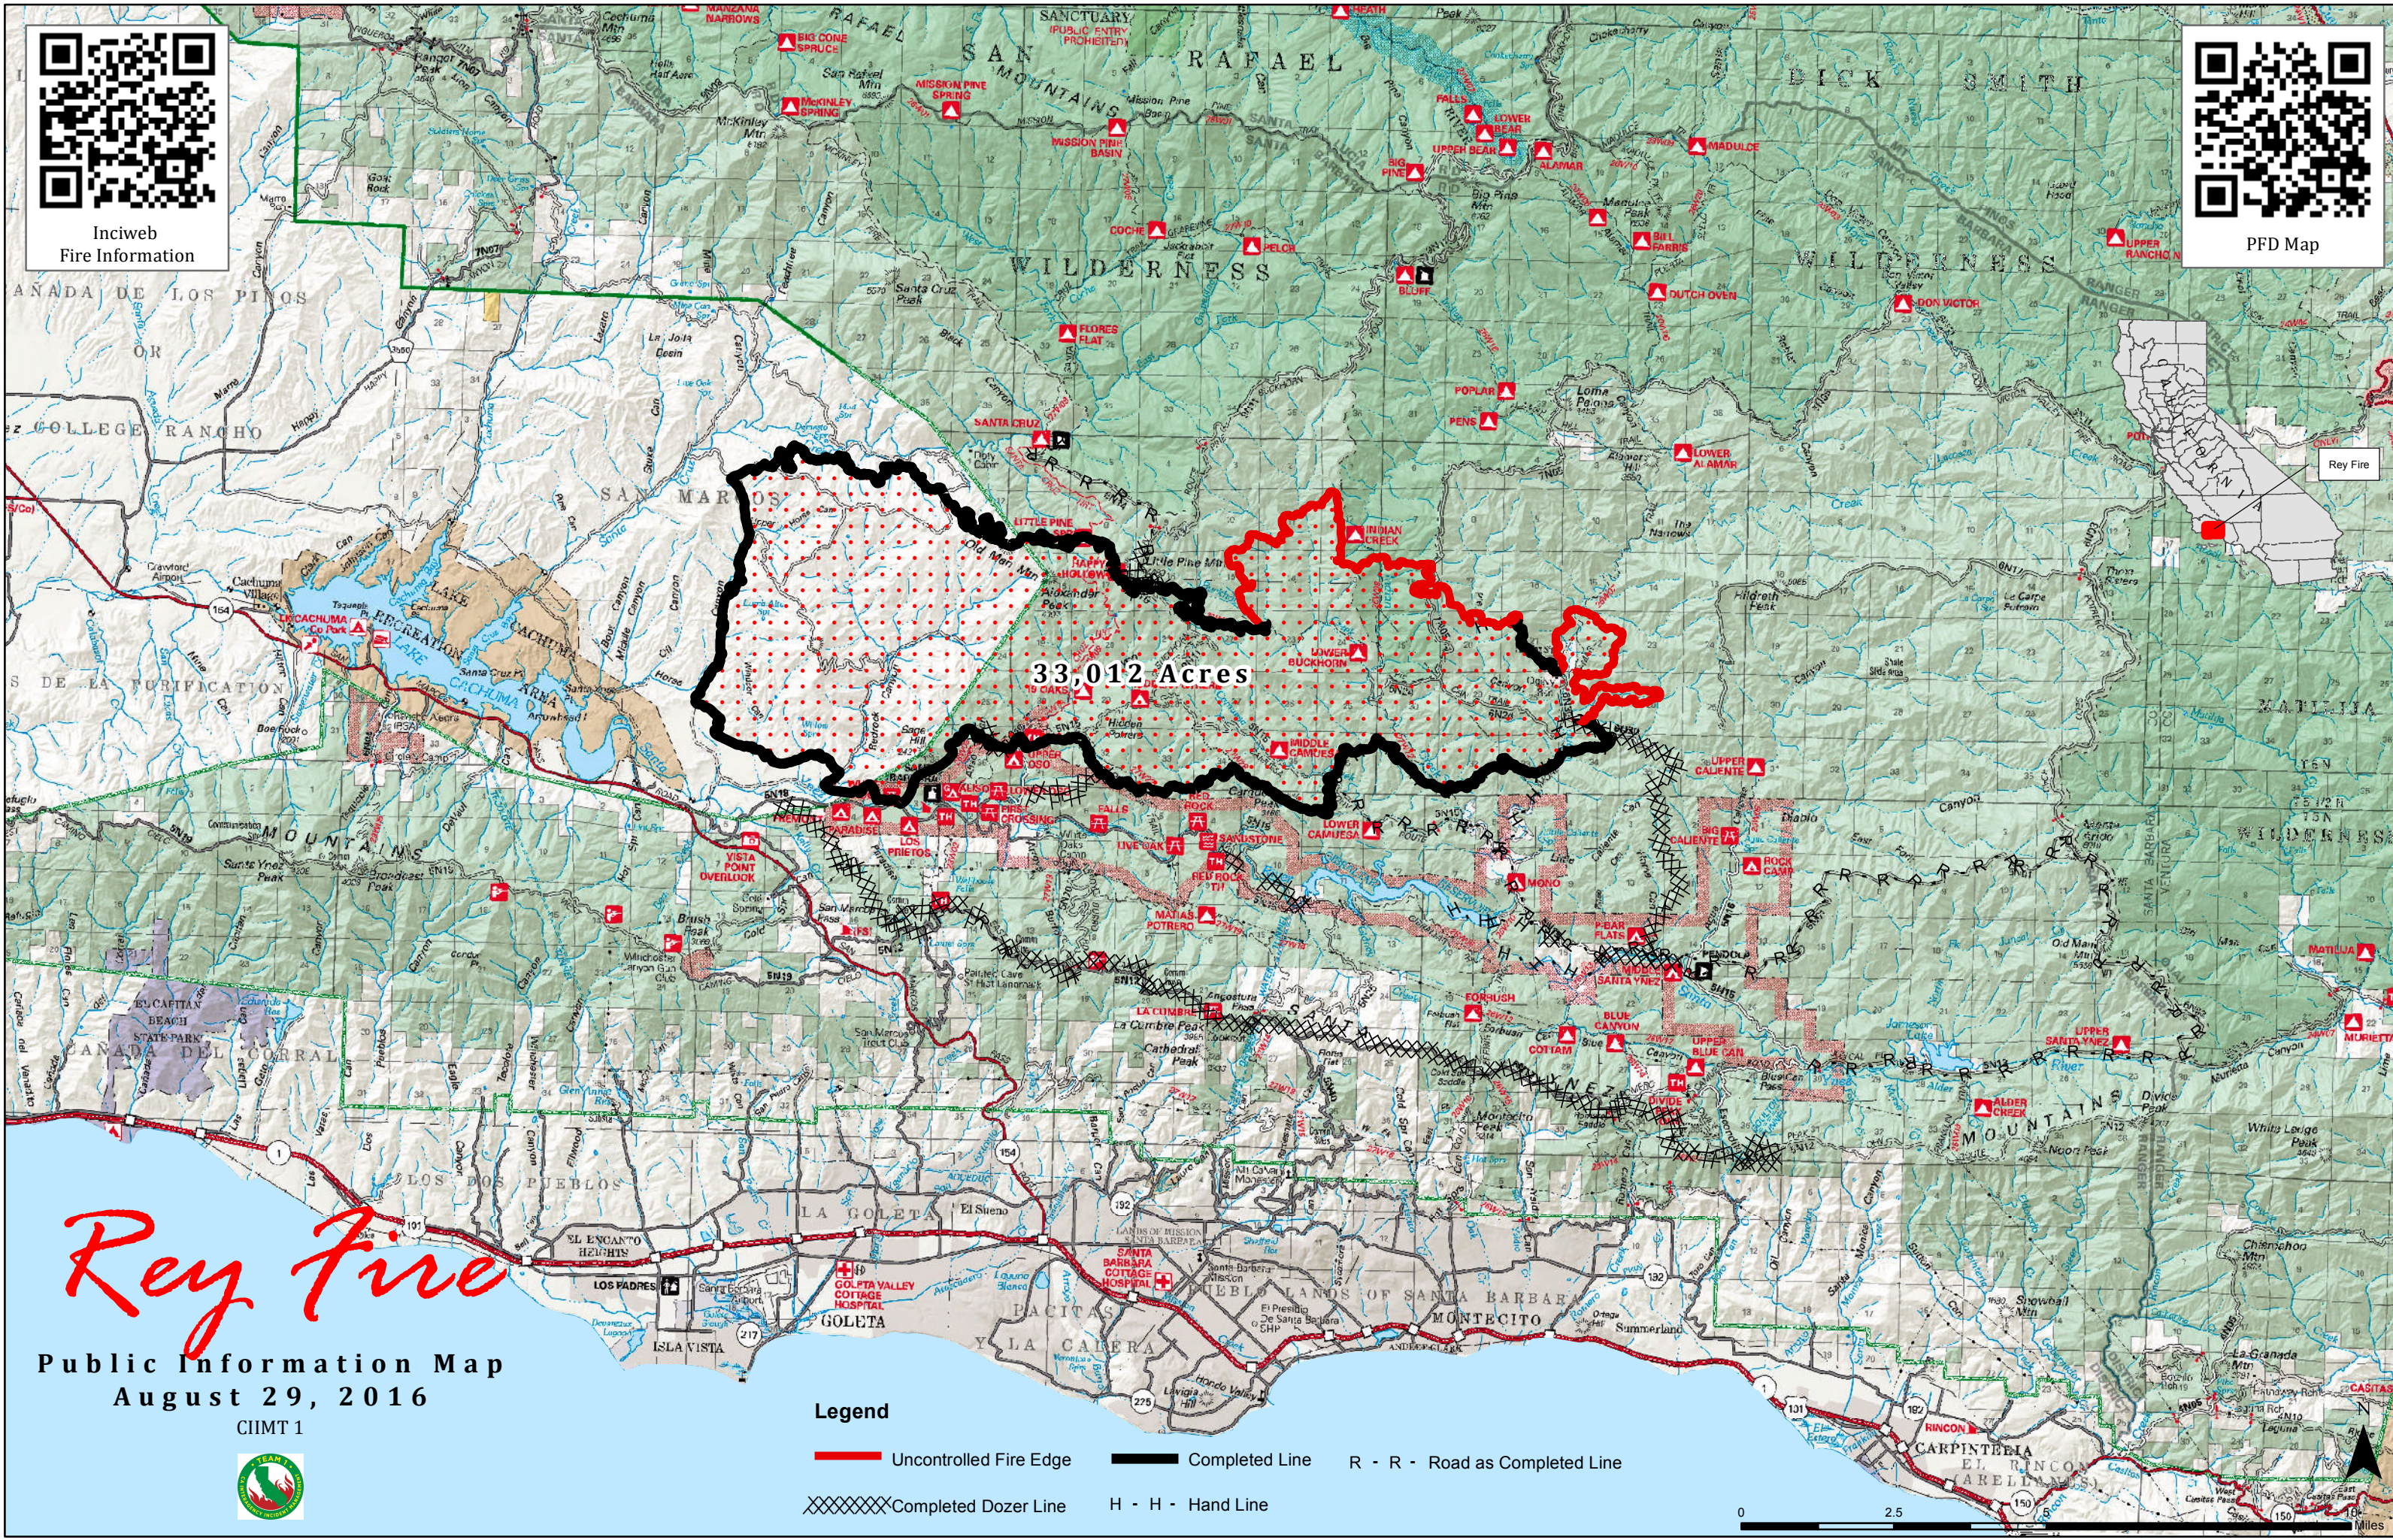

Inciweb
Fire Information

PFD Map

33,012 Acres

Rey Fire

Public Information Map
August 29, 2016

CIIMT 1

Legend

- Uncontrolled Fire Edge
- Completed Line
- R - R - Road as Completed Line
- Completed Dozer Line
- H - H - Hand Line

0 2.5 5 10 15 20 Miles