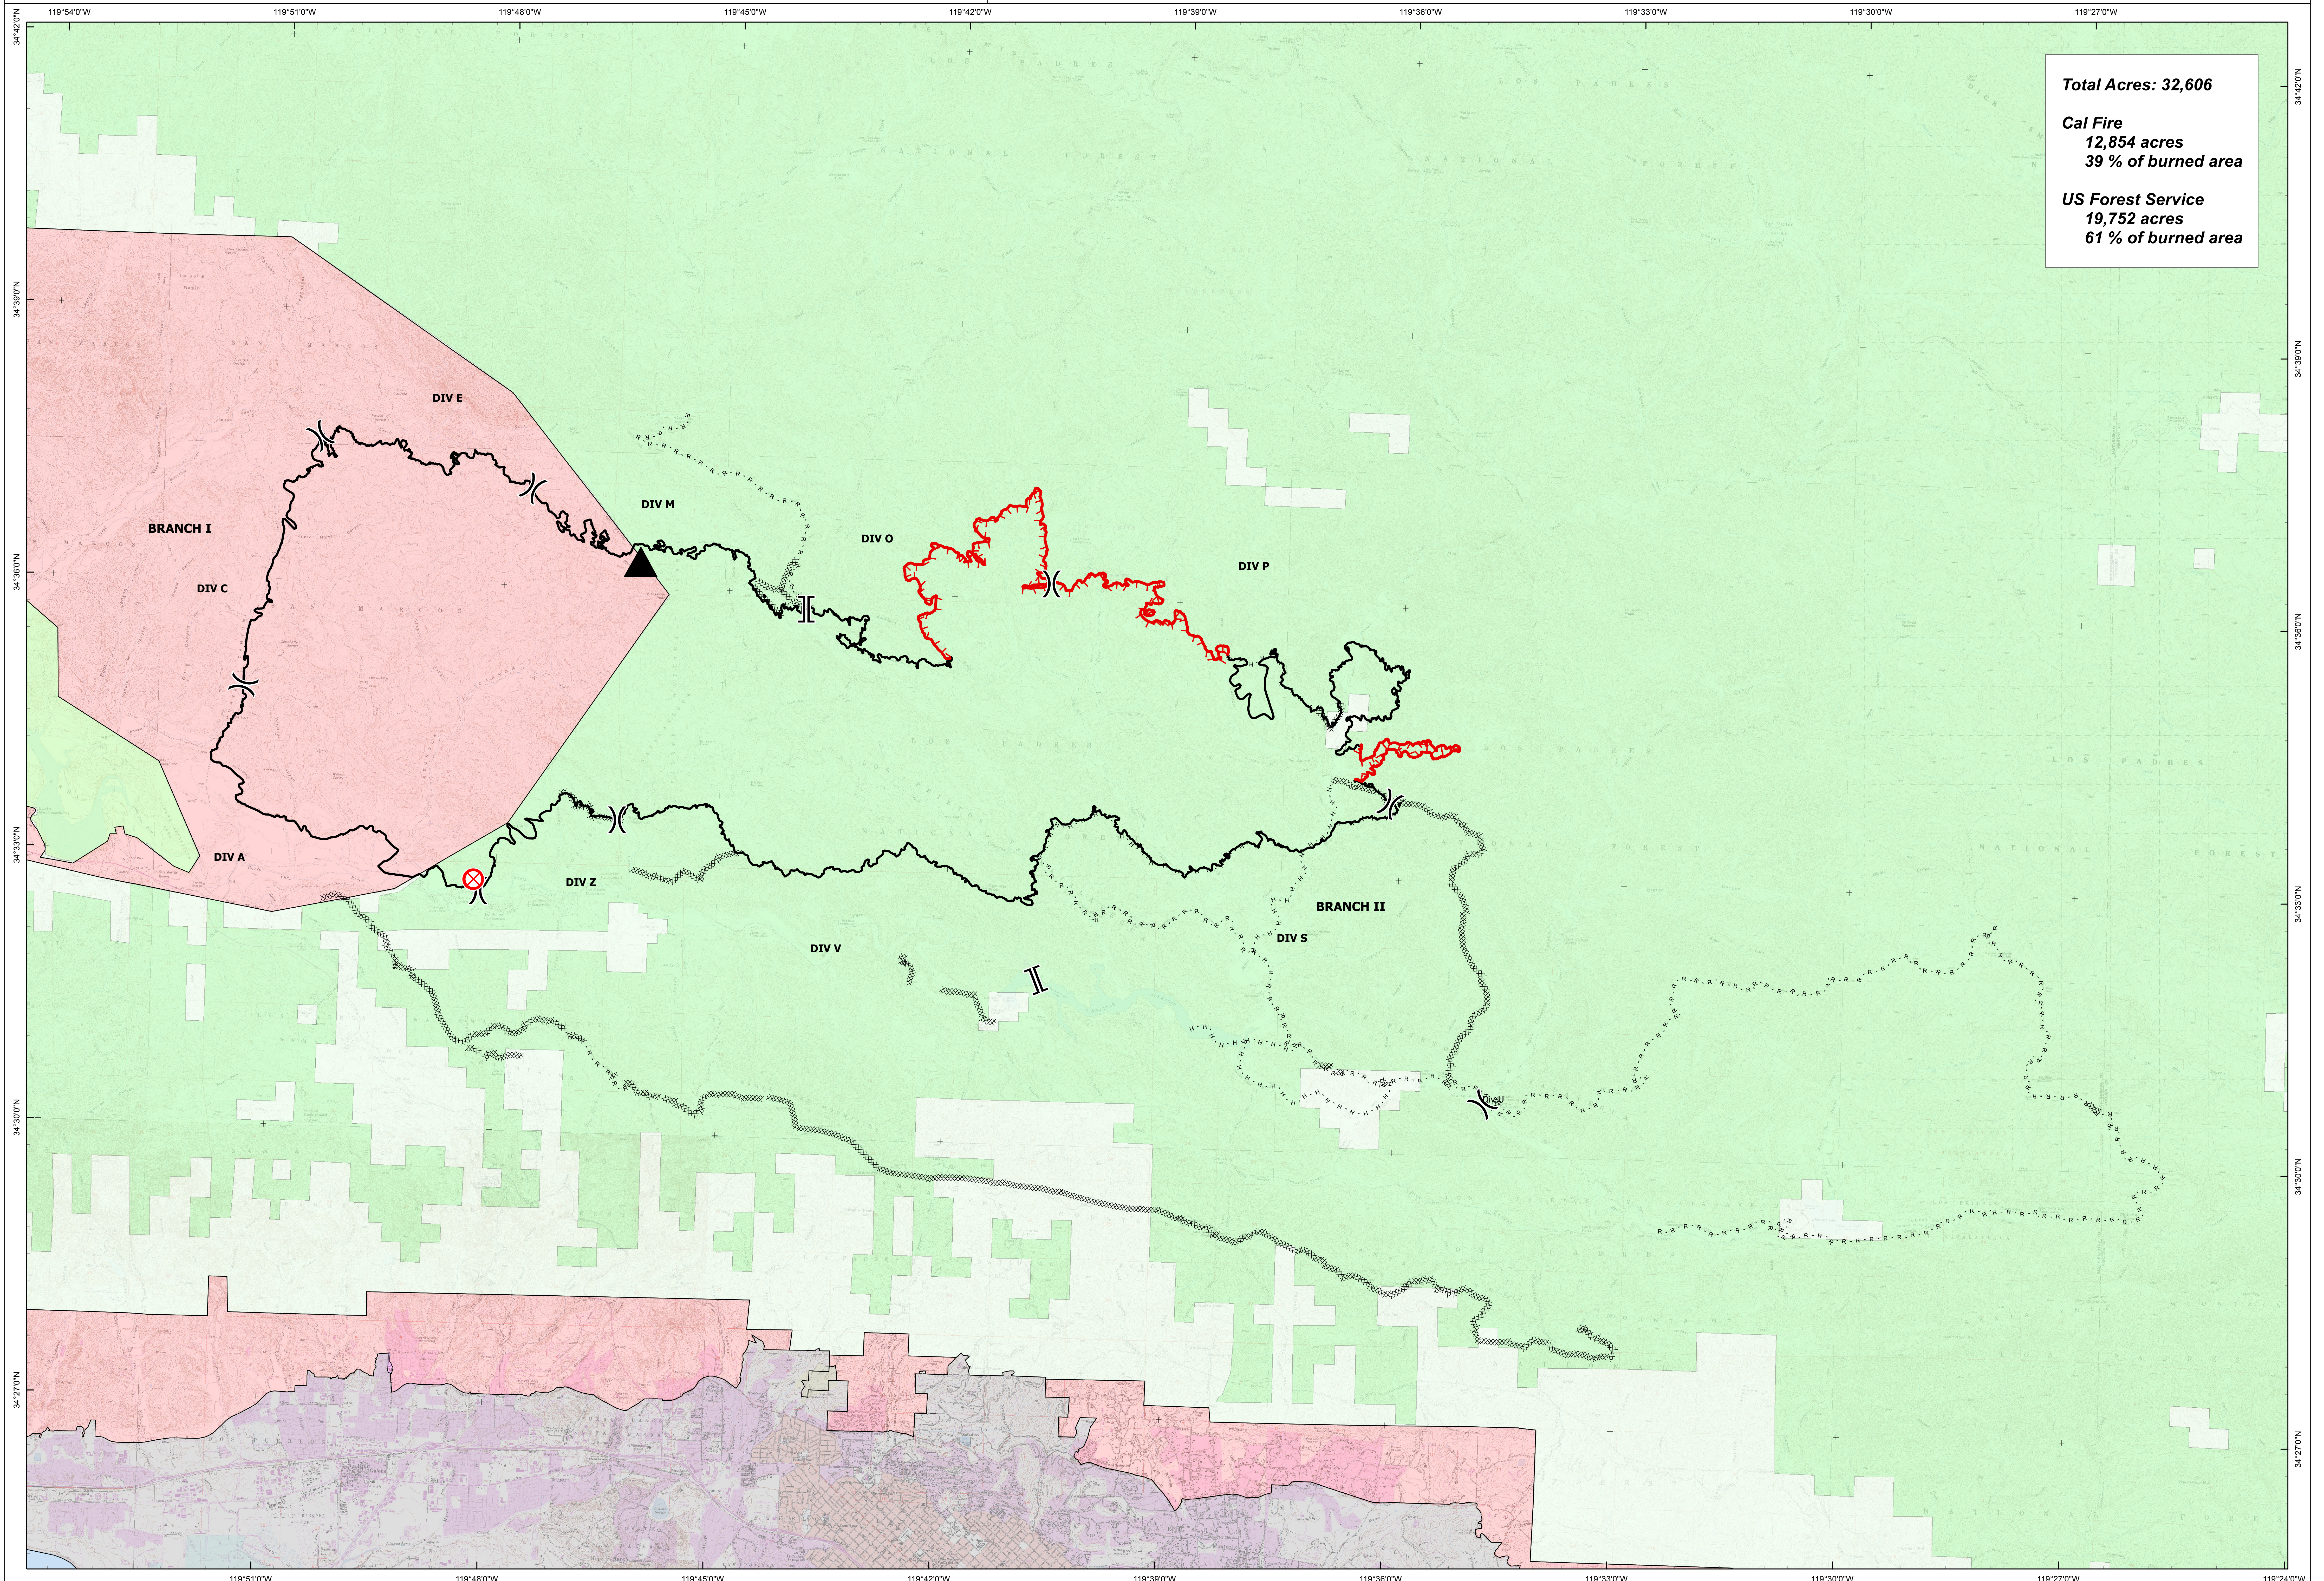

Total Acres: 32,606
Cal Fire
12,854 acres
39 % of burned area
US Forest Service
19,752 acres
61 % of burned area

Legend

- | | | | | | |
|--------------|--------|--------------------------|----------------------------------|---------------------------|-------------------------|
| () Division | Branch | — Uncontrolled Fire Edge | H - H - H Hand Line | ■ Direct Protection Areas | ■ Surface Ownership |
| | | --- Completed Dozer Line | R - R - R Road as Completed Line | ■ Federal | ■ Forest Service |
| | | — Completed Line | | ■ Local | ■ Bureau of Reclamation |
| | | | | ■ State | ■ State |