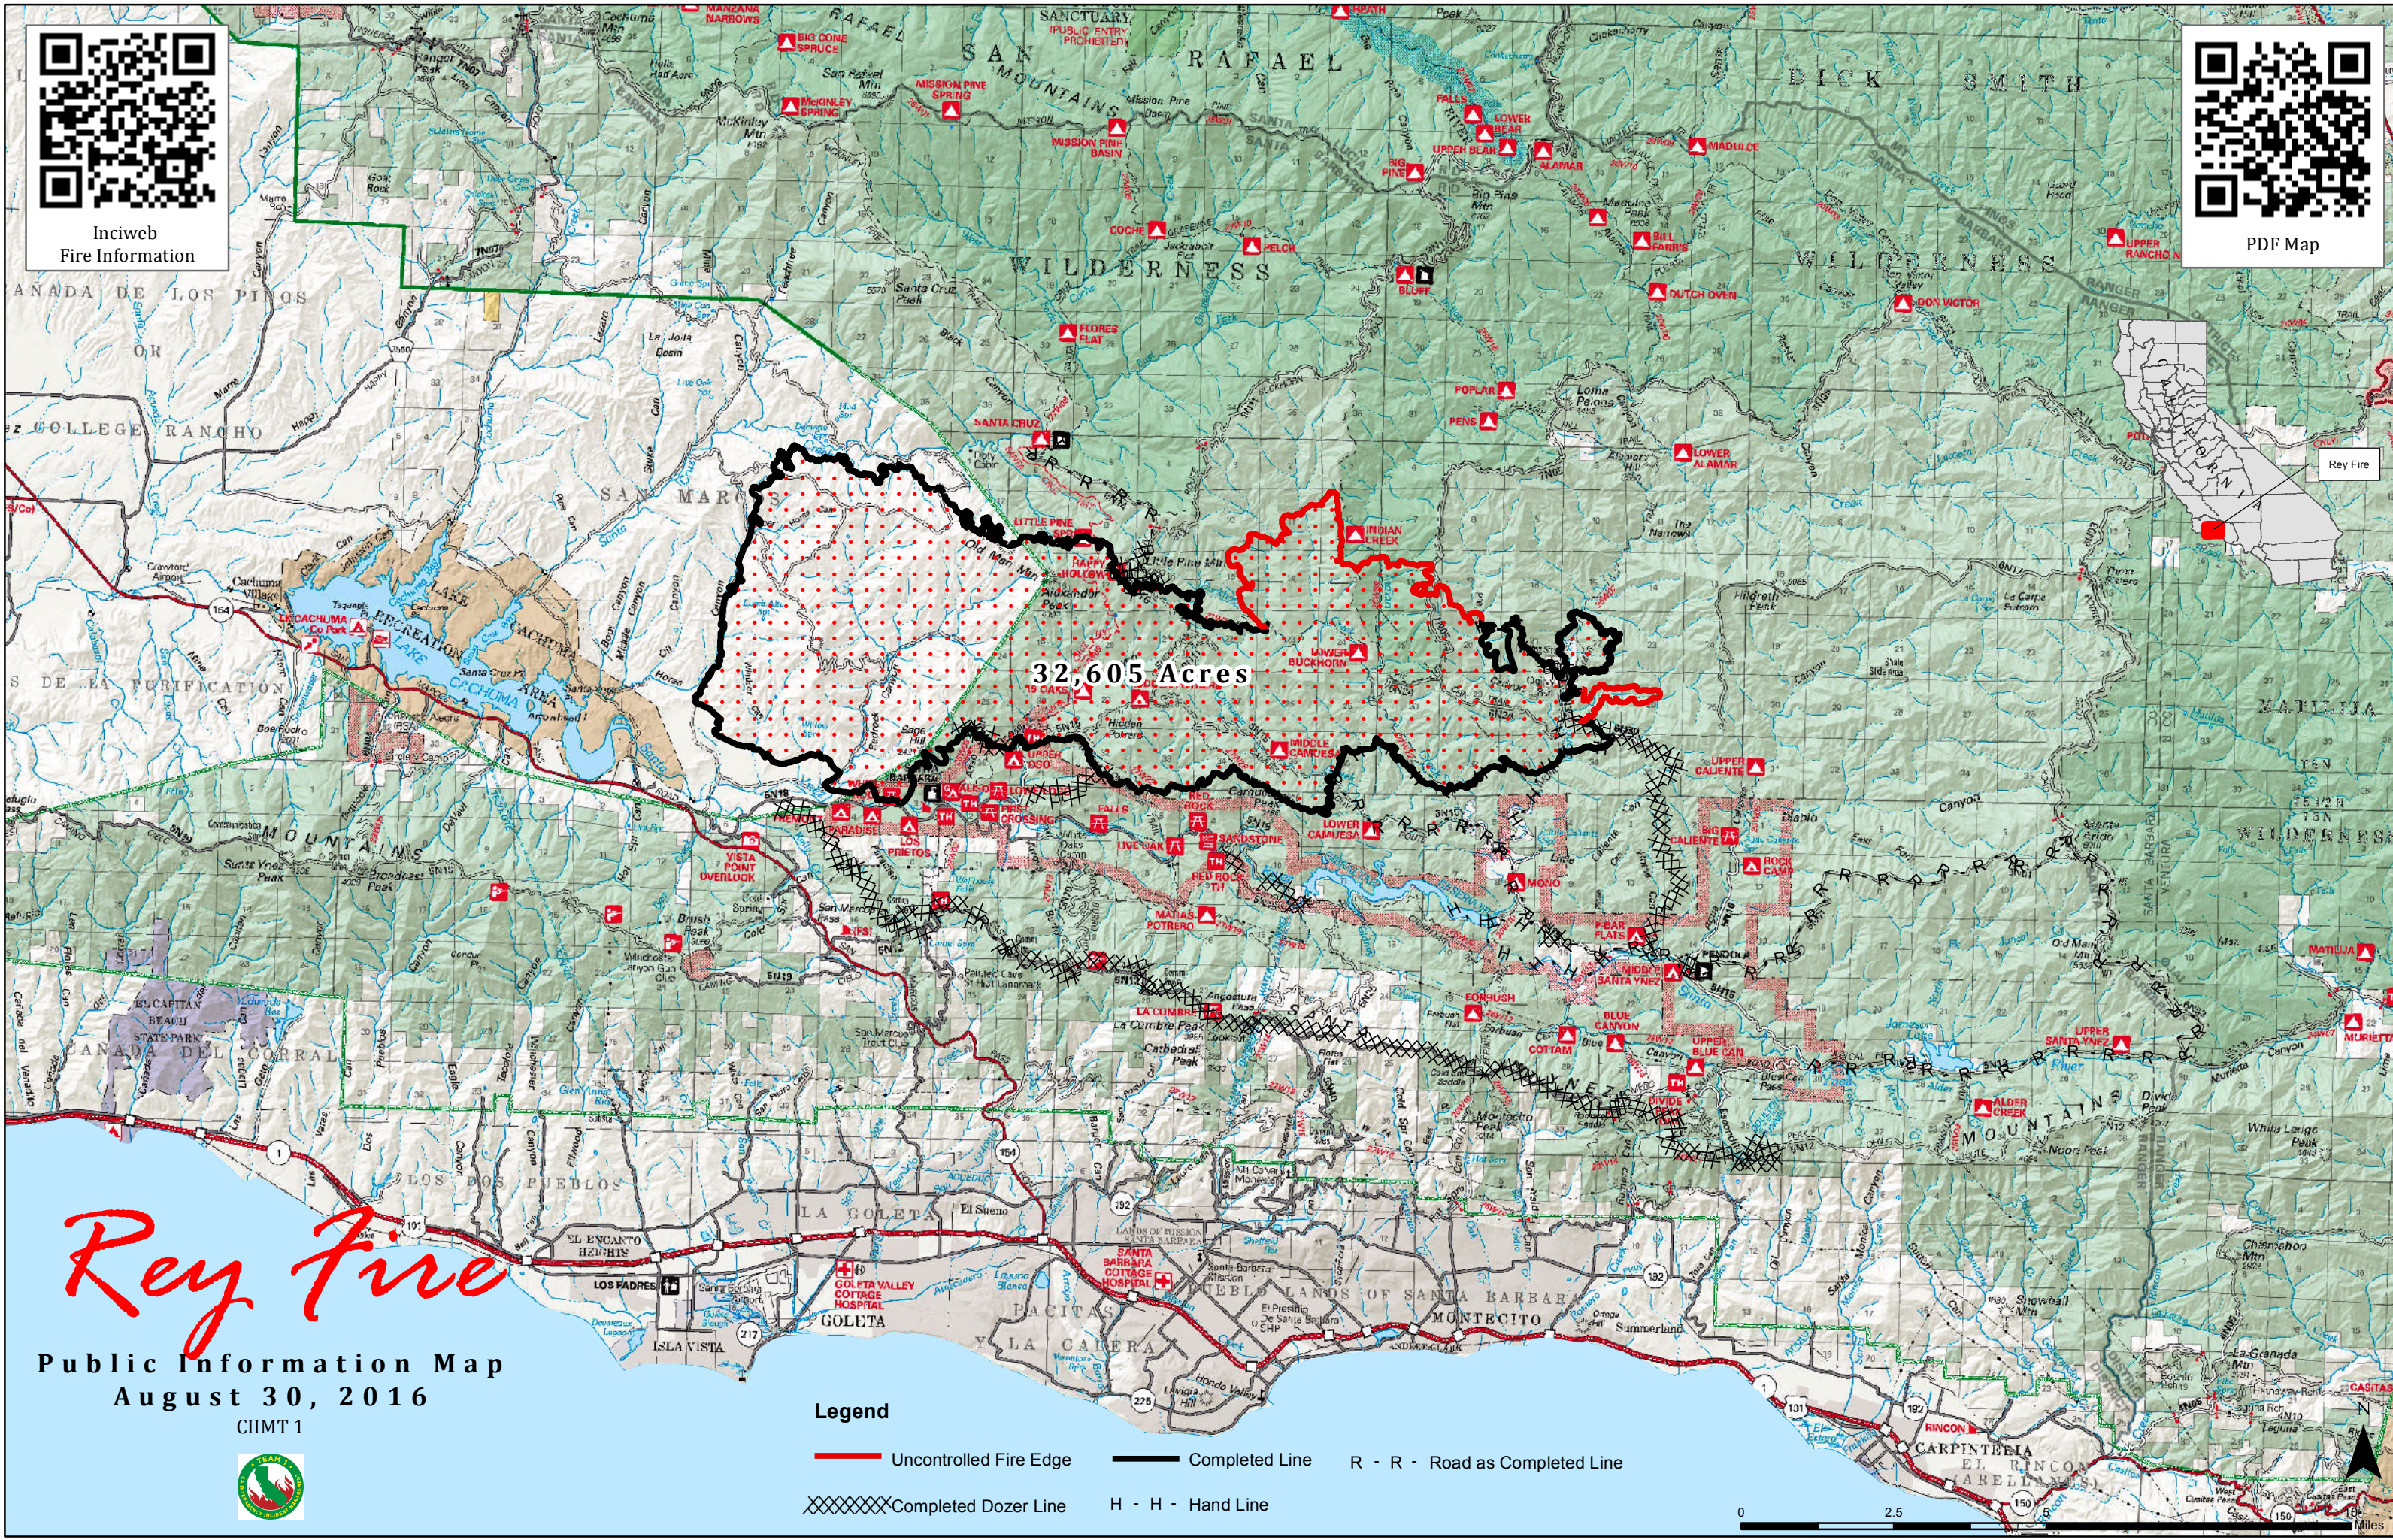

Inciweb
Fire Information

PDF Map

32,605 Acres

Rey Fire

Public Information Map
August 30, 2016

CIIMT 1

Legend

- Uncontrolled Fire Edge
- Completed Line
- R - R - Road as Completed Line
- Completed Dozer Line
- H - H - Hand Line