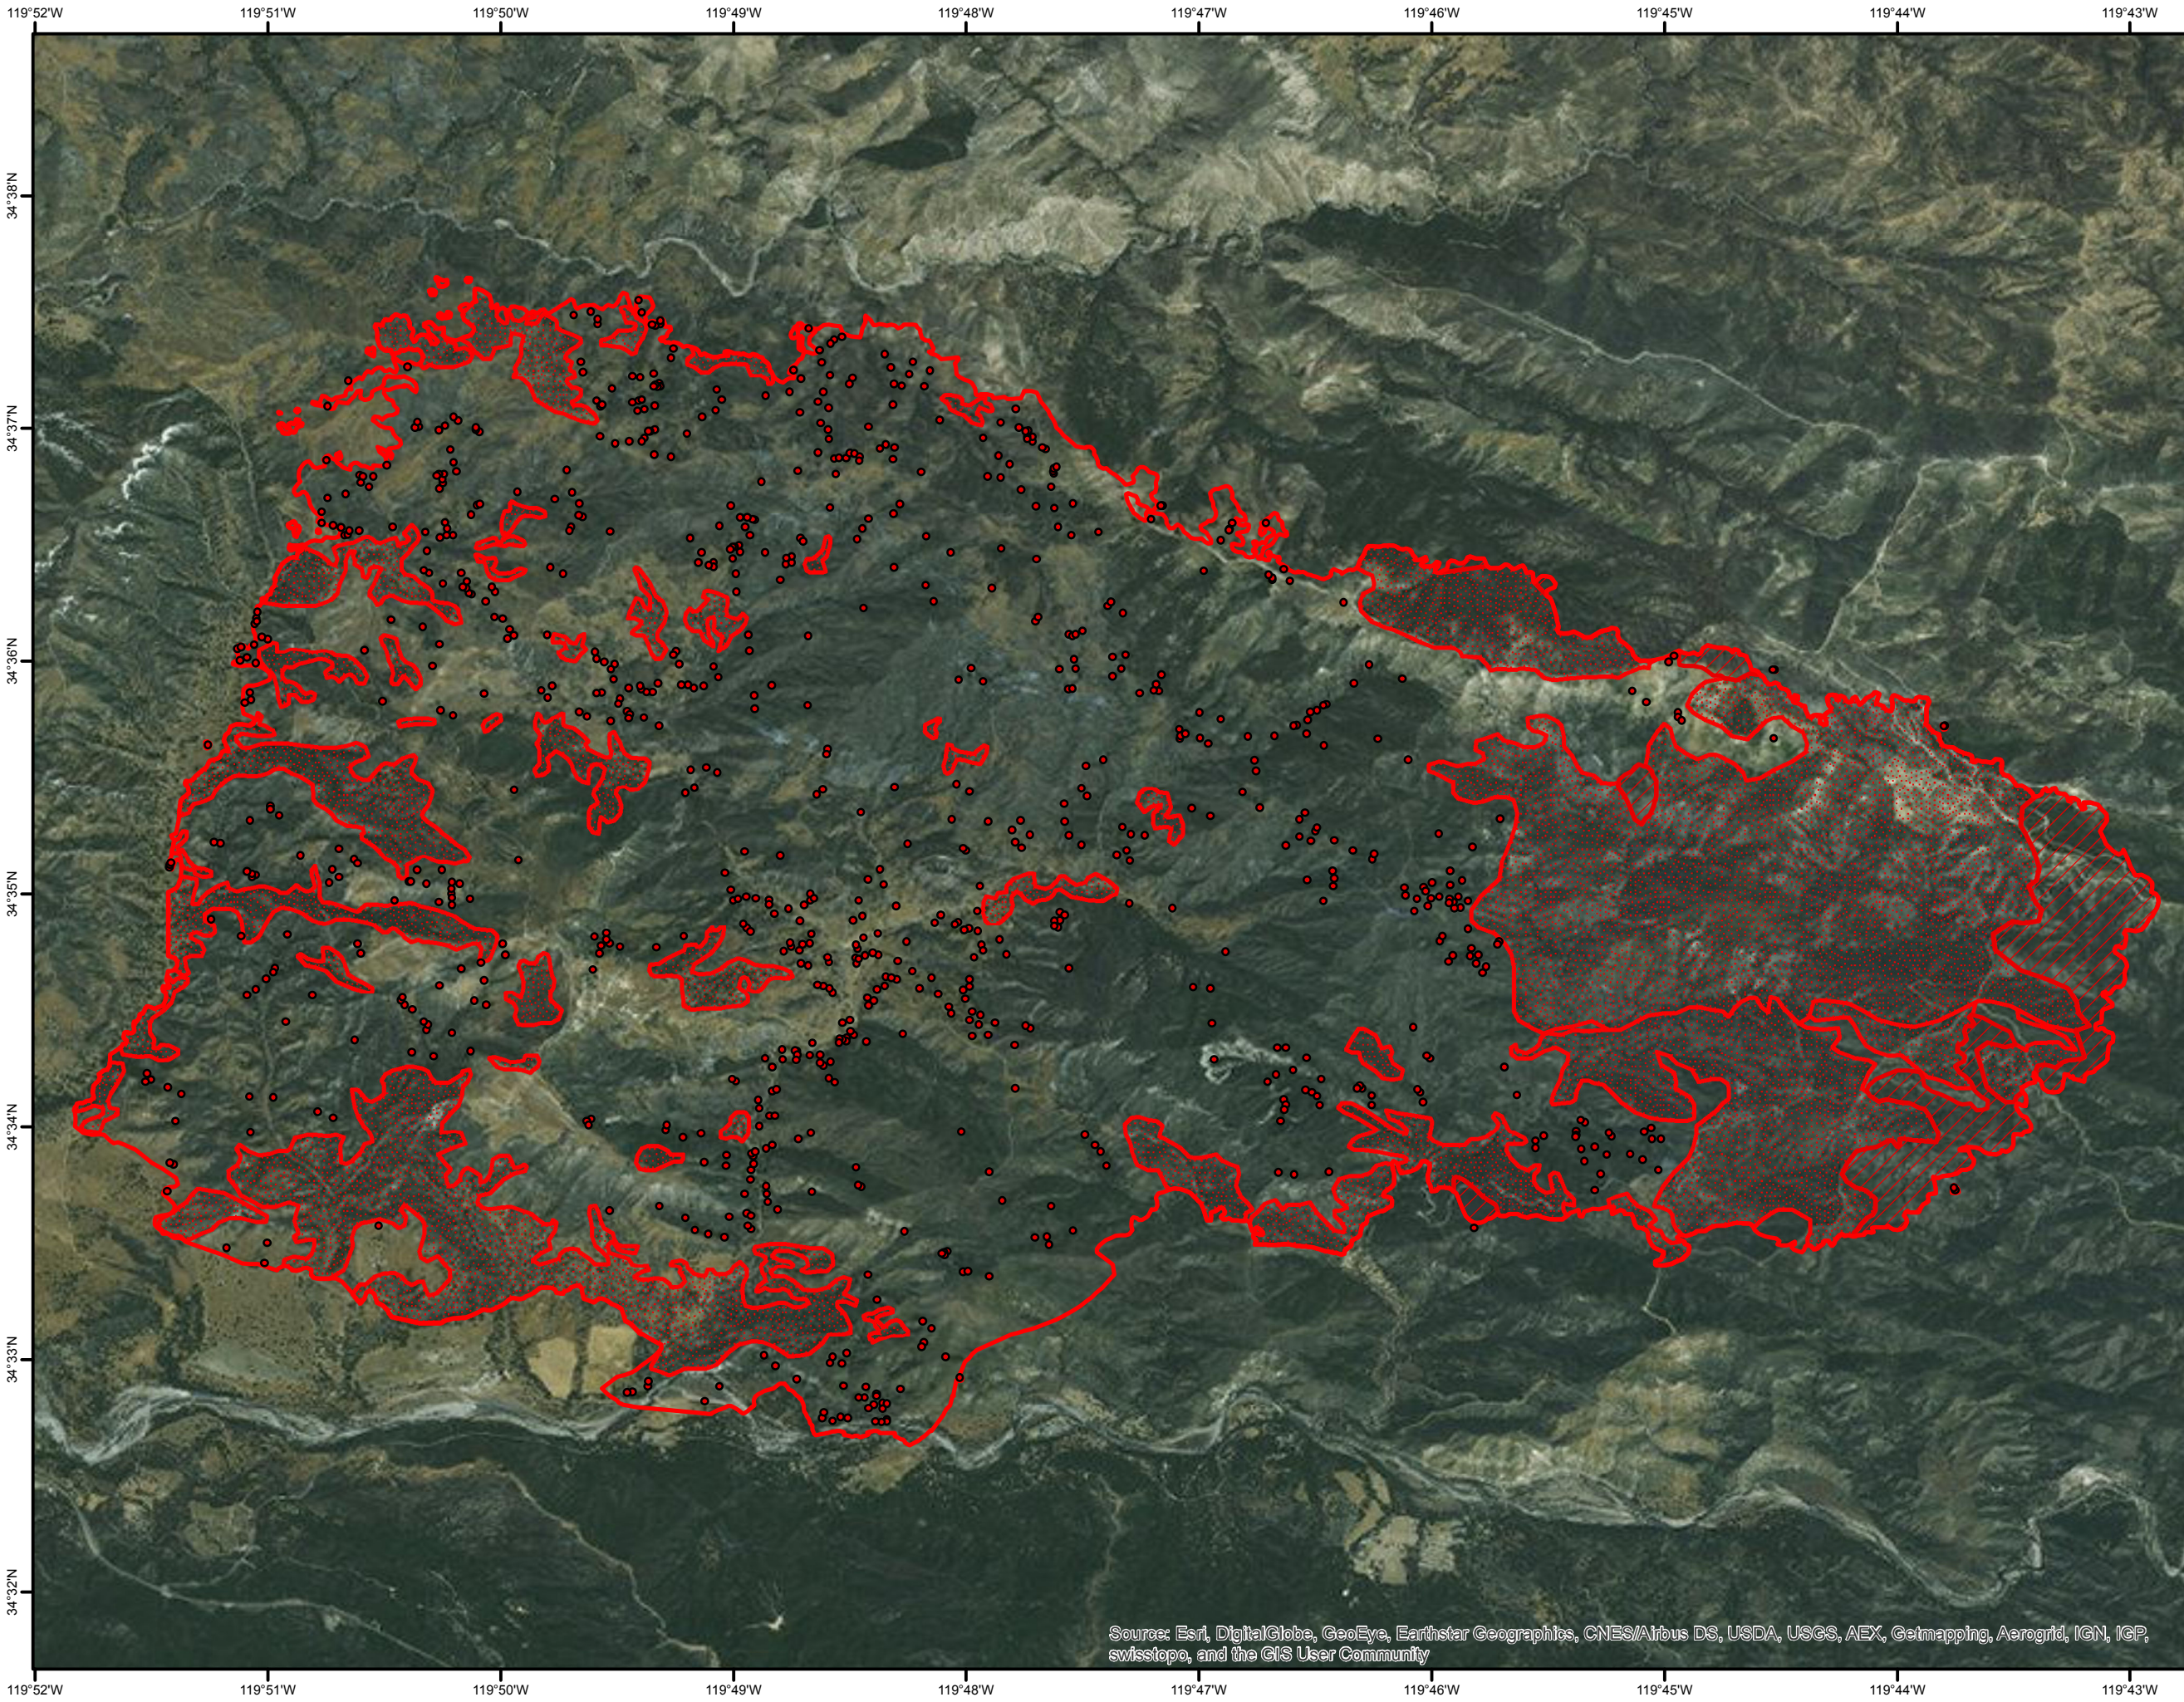

Rey Fire CA-LPF-002809 Infrared Heat Sources

1:50,000

-  Heat Perimeter
-  Intense Heat Areas
-  Scattered Heat Areas
-  Isolated Heat Sources

GCS North American 1983

Source: Esri, DigitalGlobe, GeoEye, Earthstar Geographics, CNES/Airbus DS, USDA, USGS, AEX, Getmapping, Aerogrid, IGN, IGP, swisstopo, and the GIS User Community

IR Interpreter: Brian Monroe
IR interpreted acres: 18,839
Date:08/21/2016
Time received the Image: 0406 hrs