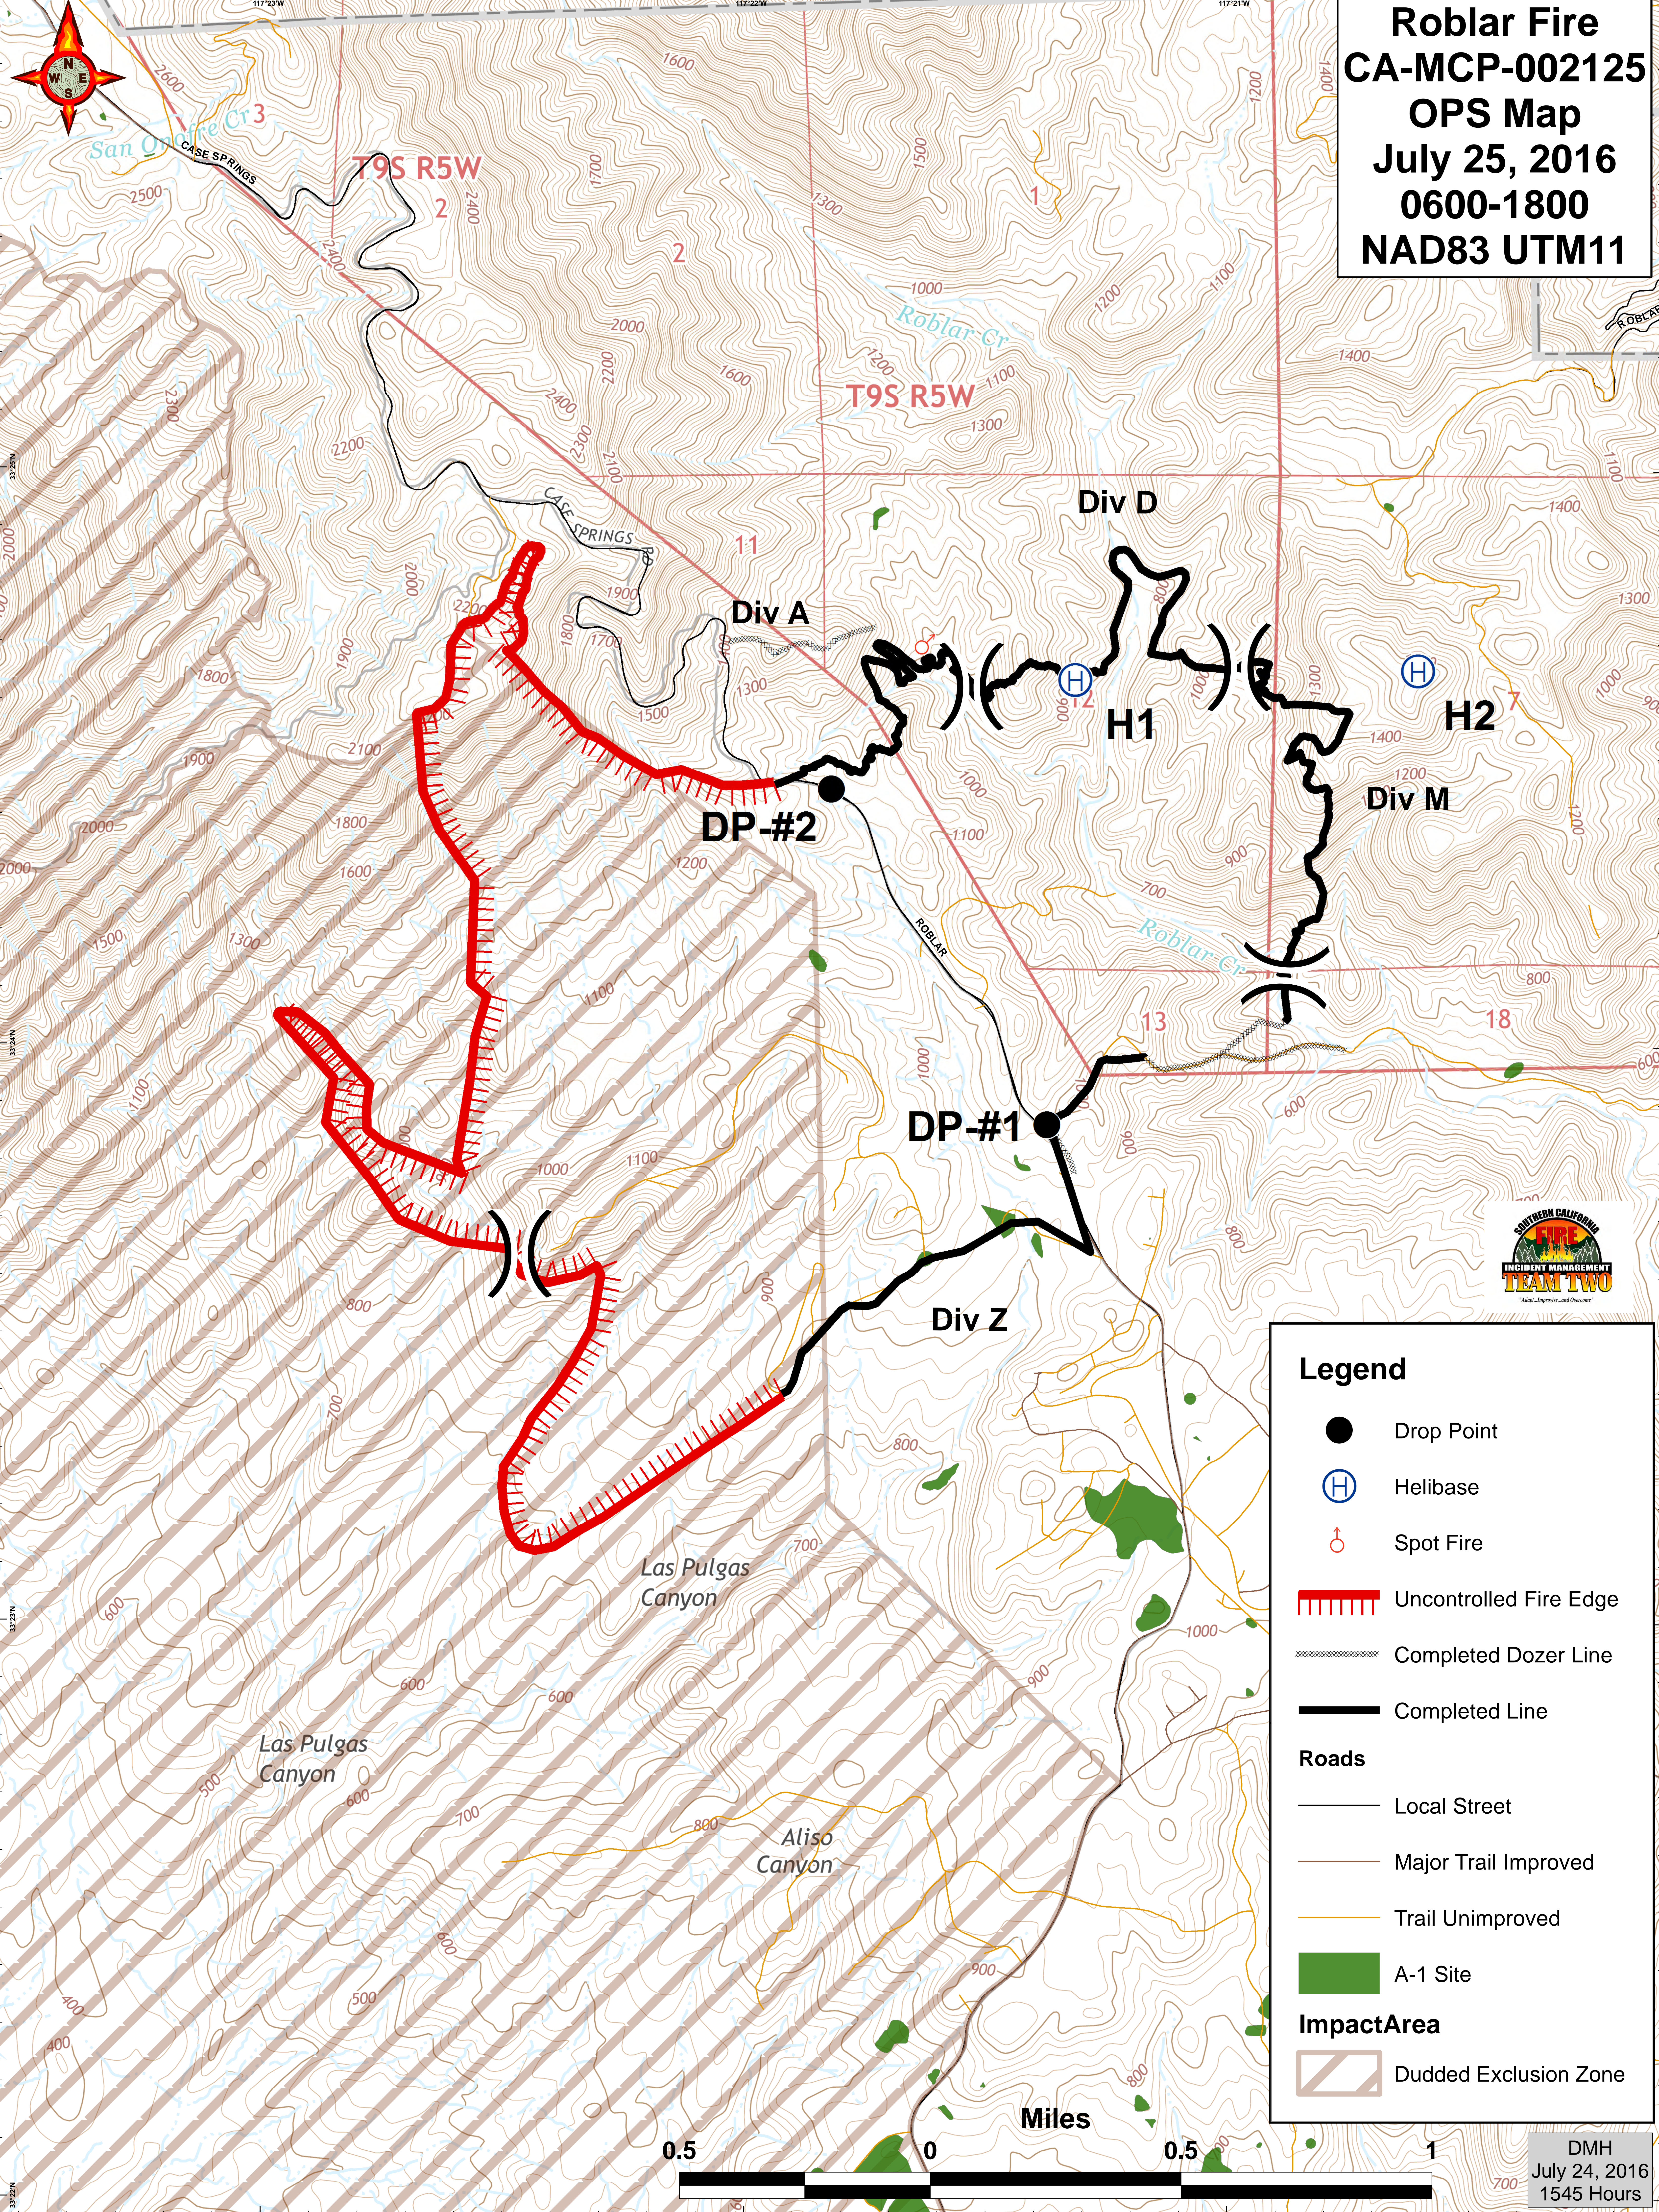

Roblar Fire
CA-MCP-002125
OPS Map
July 25, 2016
0600-1800
NAD83 UTM11

Legend

- Drop Point
- ⊕ Helibase
- ♂ Spot Fire
- ▬ Uncontrolled Fire Edge
- ▬ Completed Dozer Line
- ▬ Completed Line

Roads

- ▬ Local Street
- ▬ Major Trail Improved
- ▬ Trail Unimproved

- A-1 Site

ImpactArea

- ▨ Duded Exclusion Zone