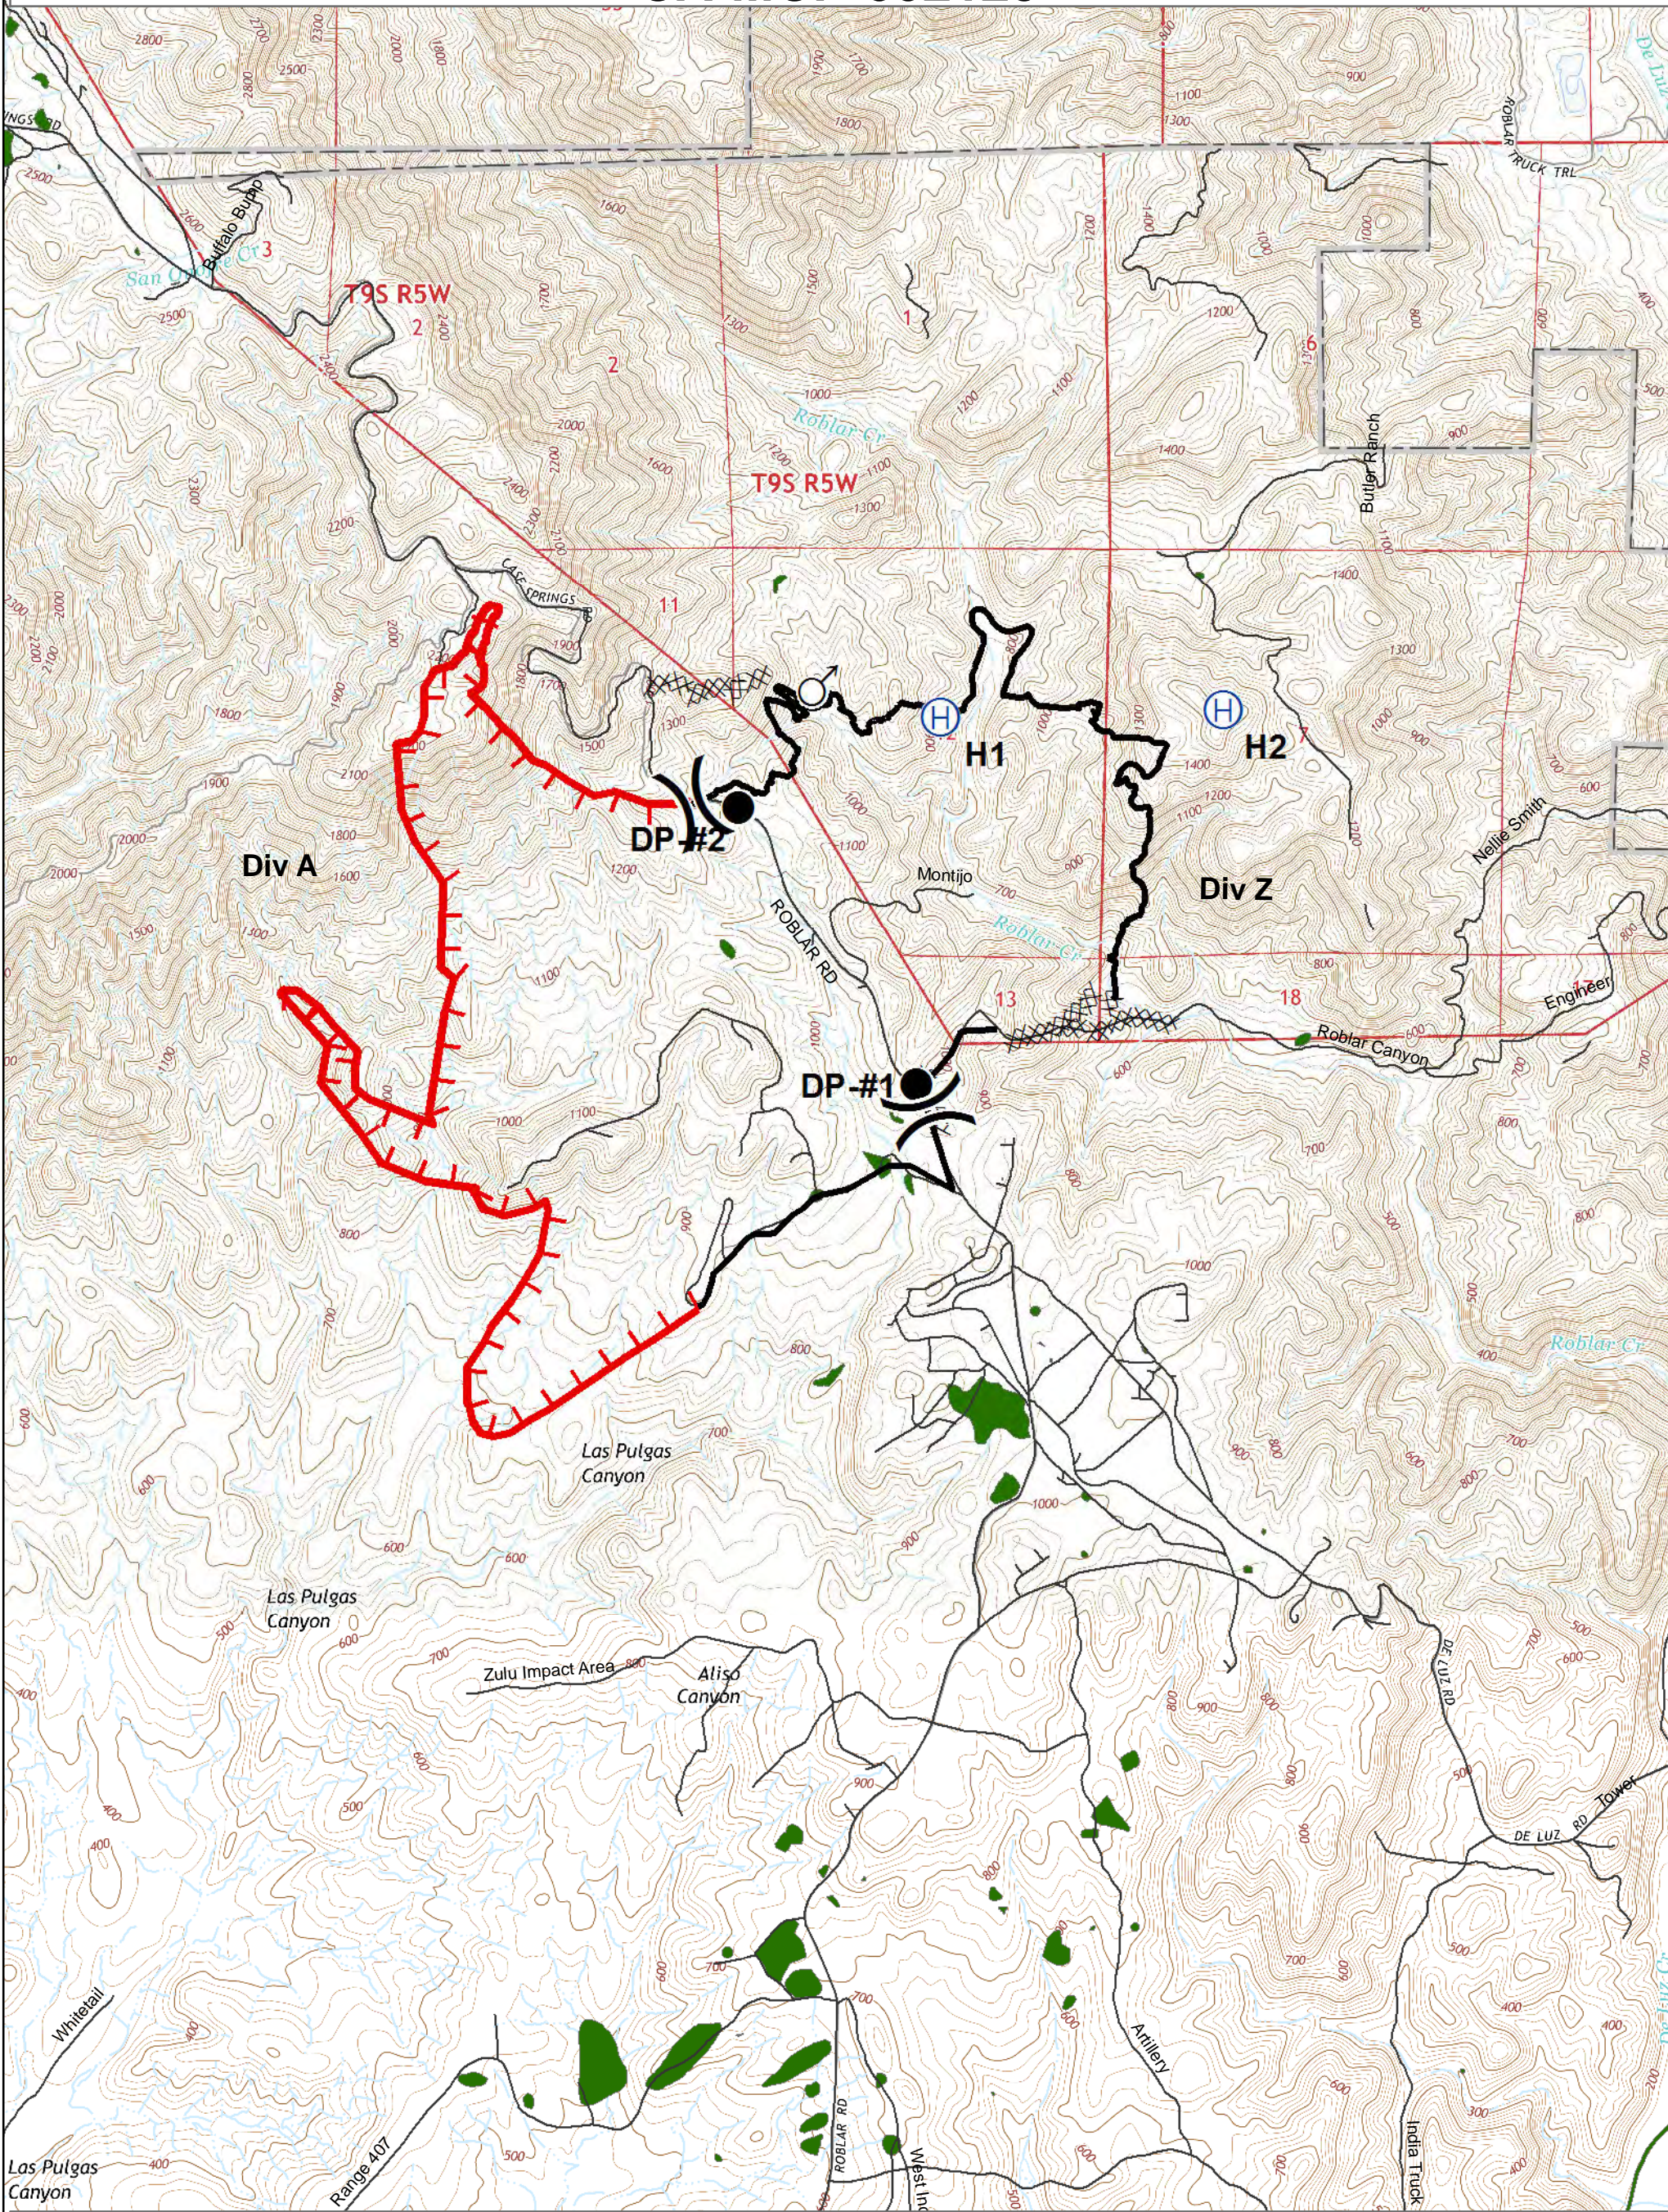

ROBLAR FIRE CA-MCP-002125

IAP MAP

Legend

- Uncontrolled Fire Edge
- Drop Point
- A-1 Sites
- Division

1:24,000

Author: DMH
Datum: NAD83 UTM11

July 25 2016 0600-1800