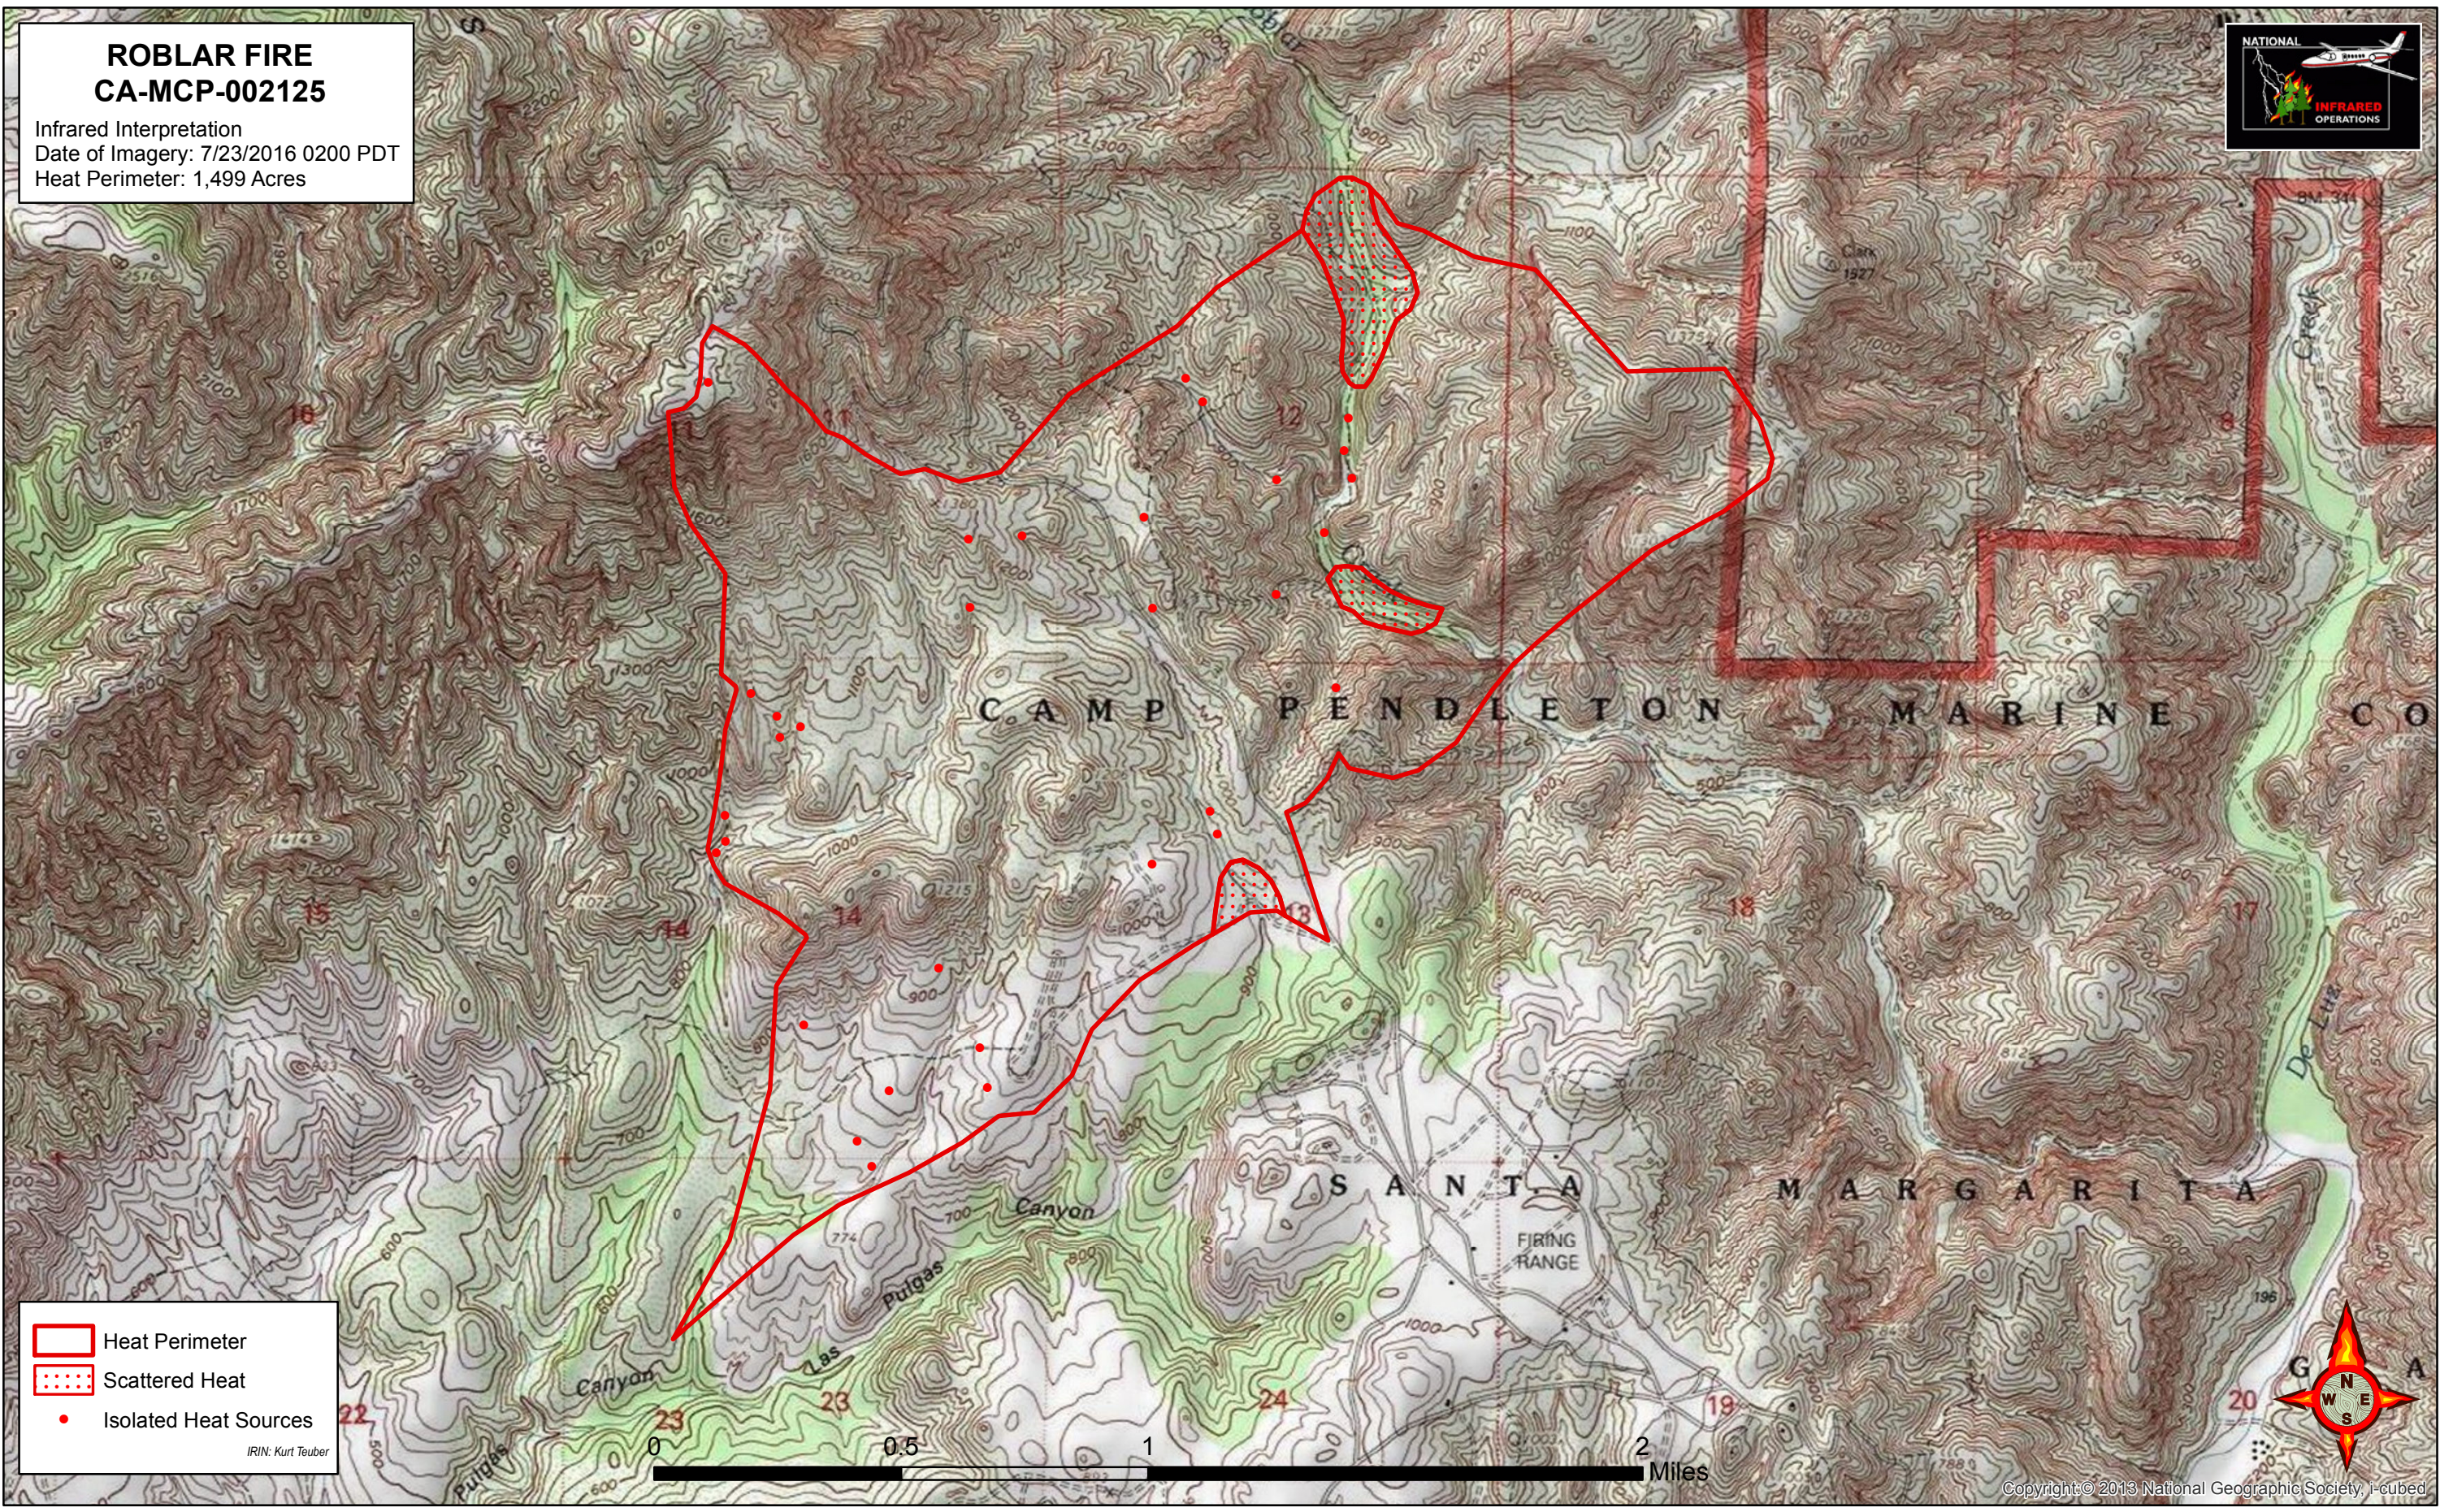

ROBLAR FIRE CA-MCP-002125

Infrared Interpretation
Date of Imagery: 7/23/2016 0200 PDT
Heat Perimeter: 1,499 Acres

- Heat Perimeter
- Scattered Heat
- Isolated Heat Sources

IRIN: Kurt Teuber