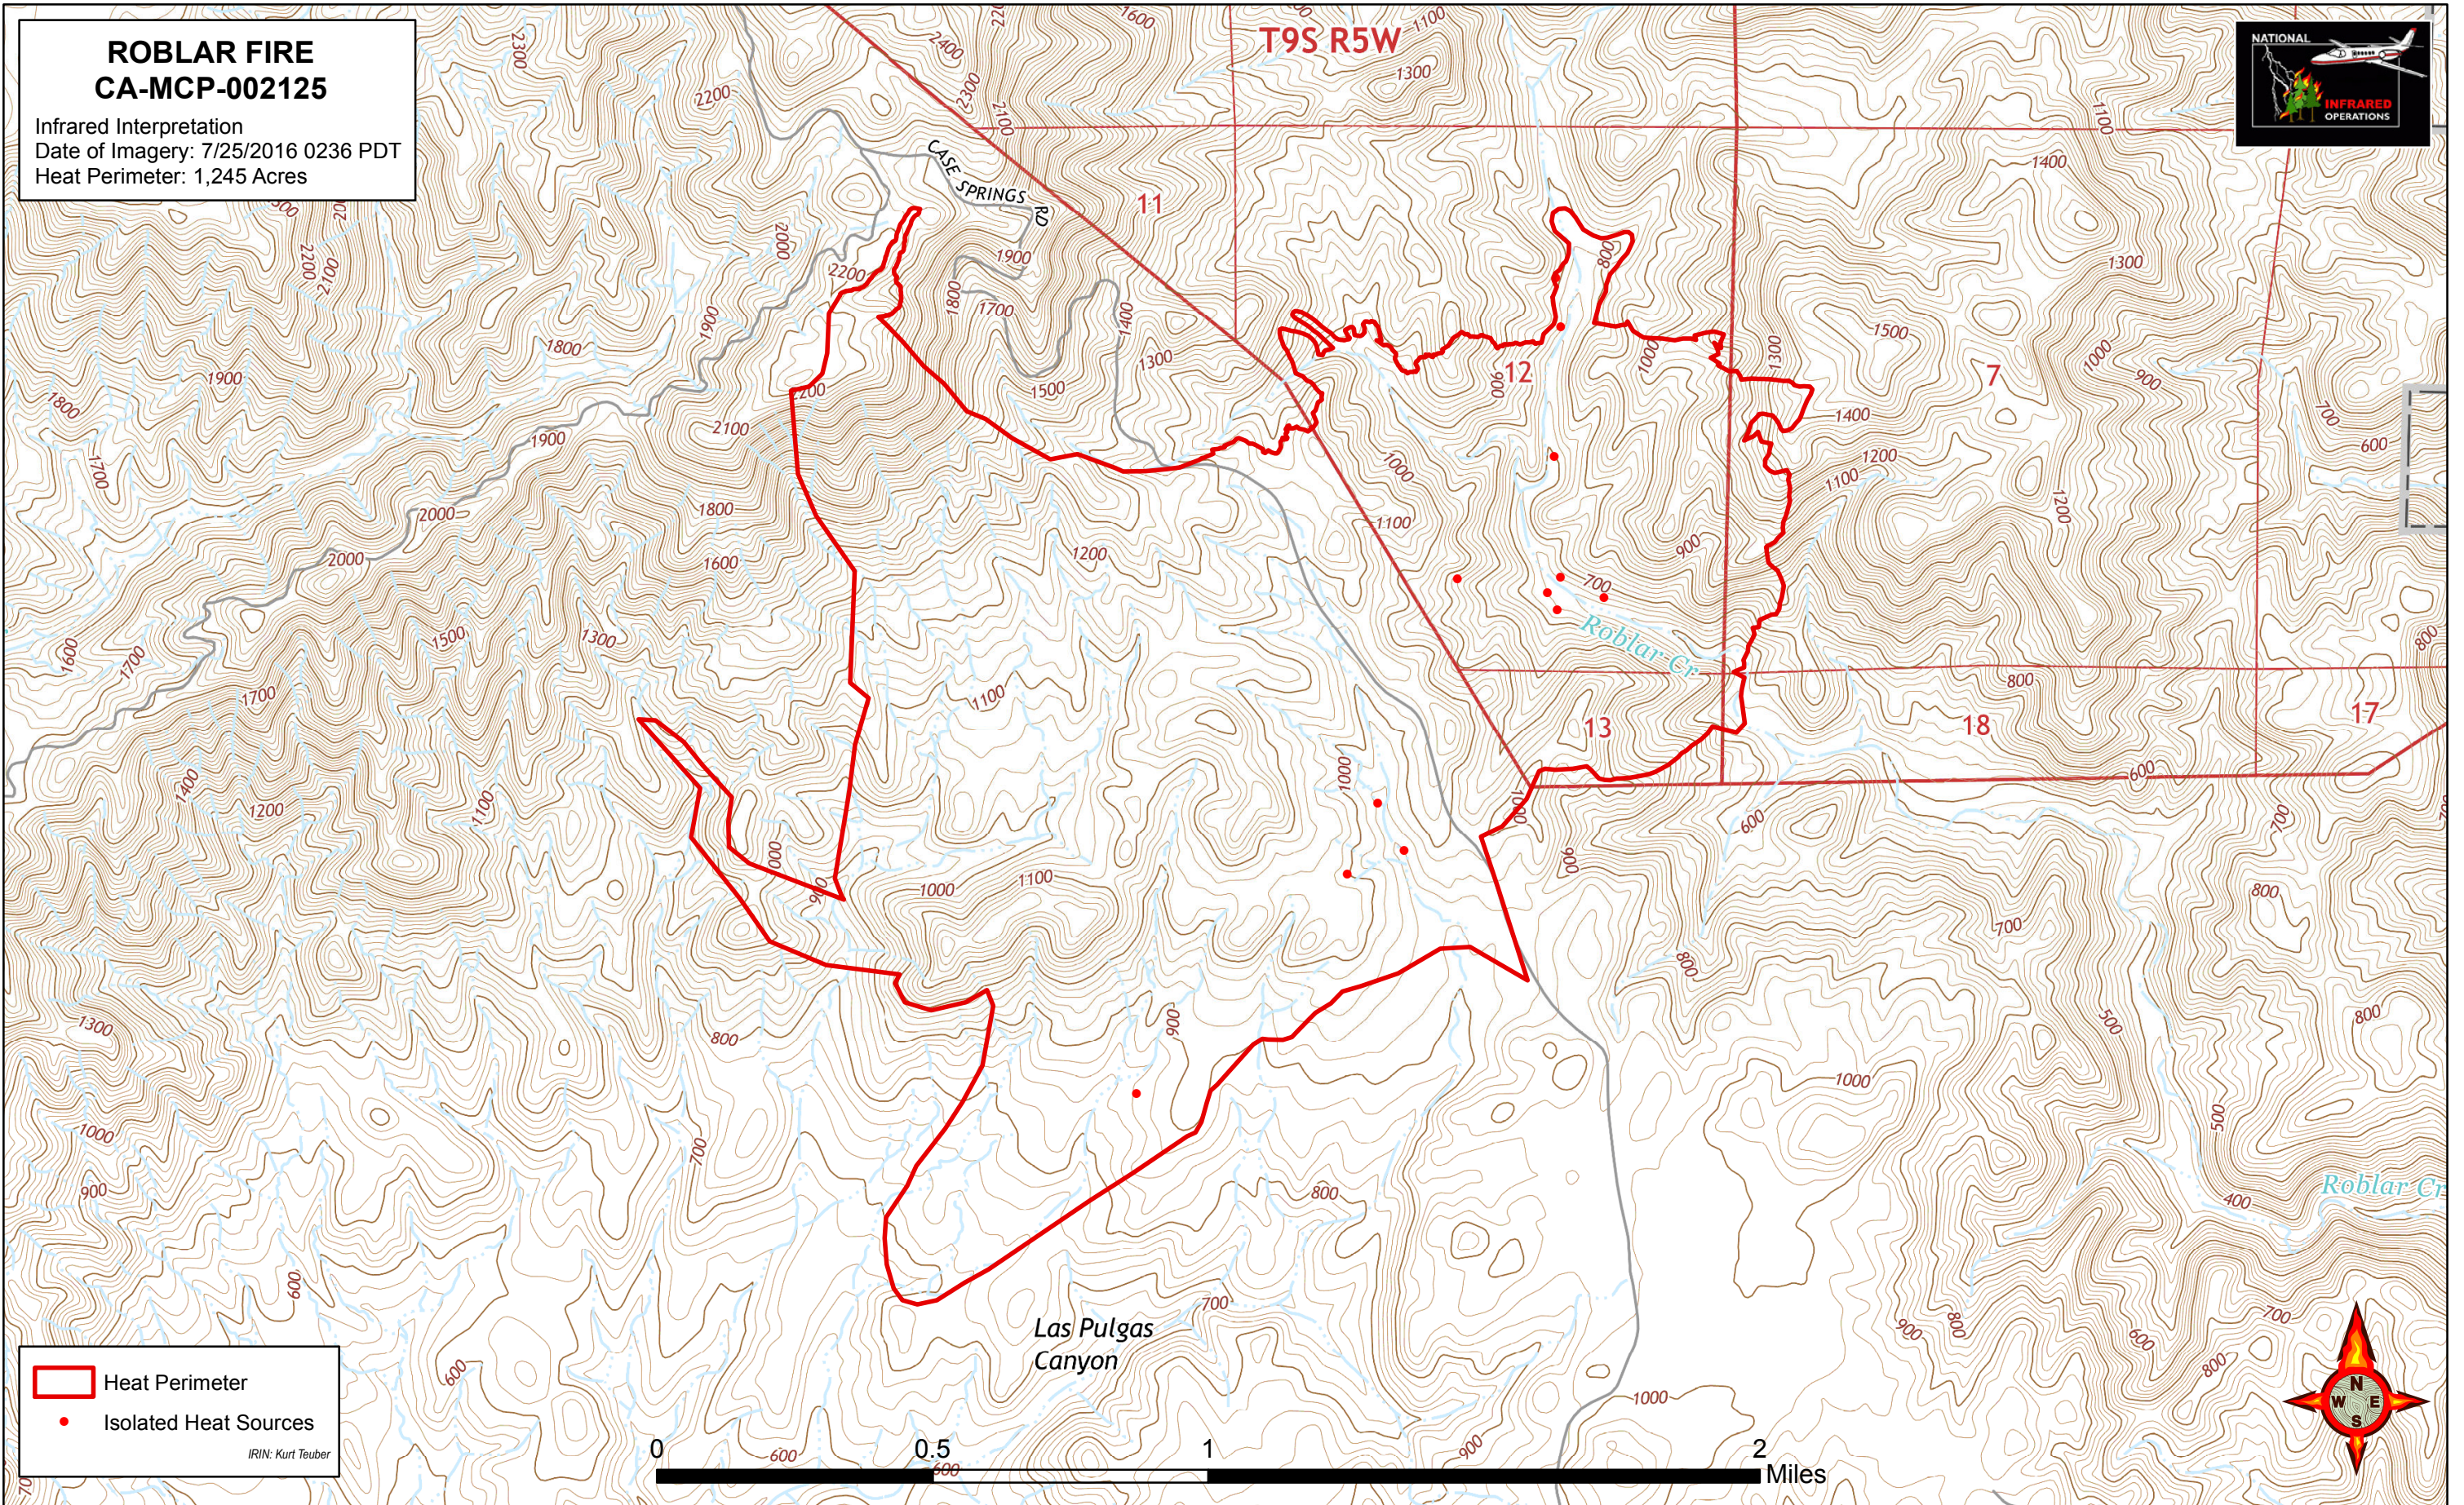

ROBLAR FIRE CA-MCP-002125

Infrared Interpretation
Date of Imagery: 7/25/2016 0236 PDT
Heat Perimeter: 1,245 Acres

 Heat Perimeter
 Isolated Heat Sources
IRIN: Kurt Teuber