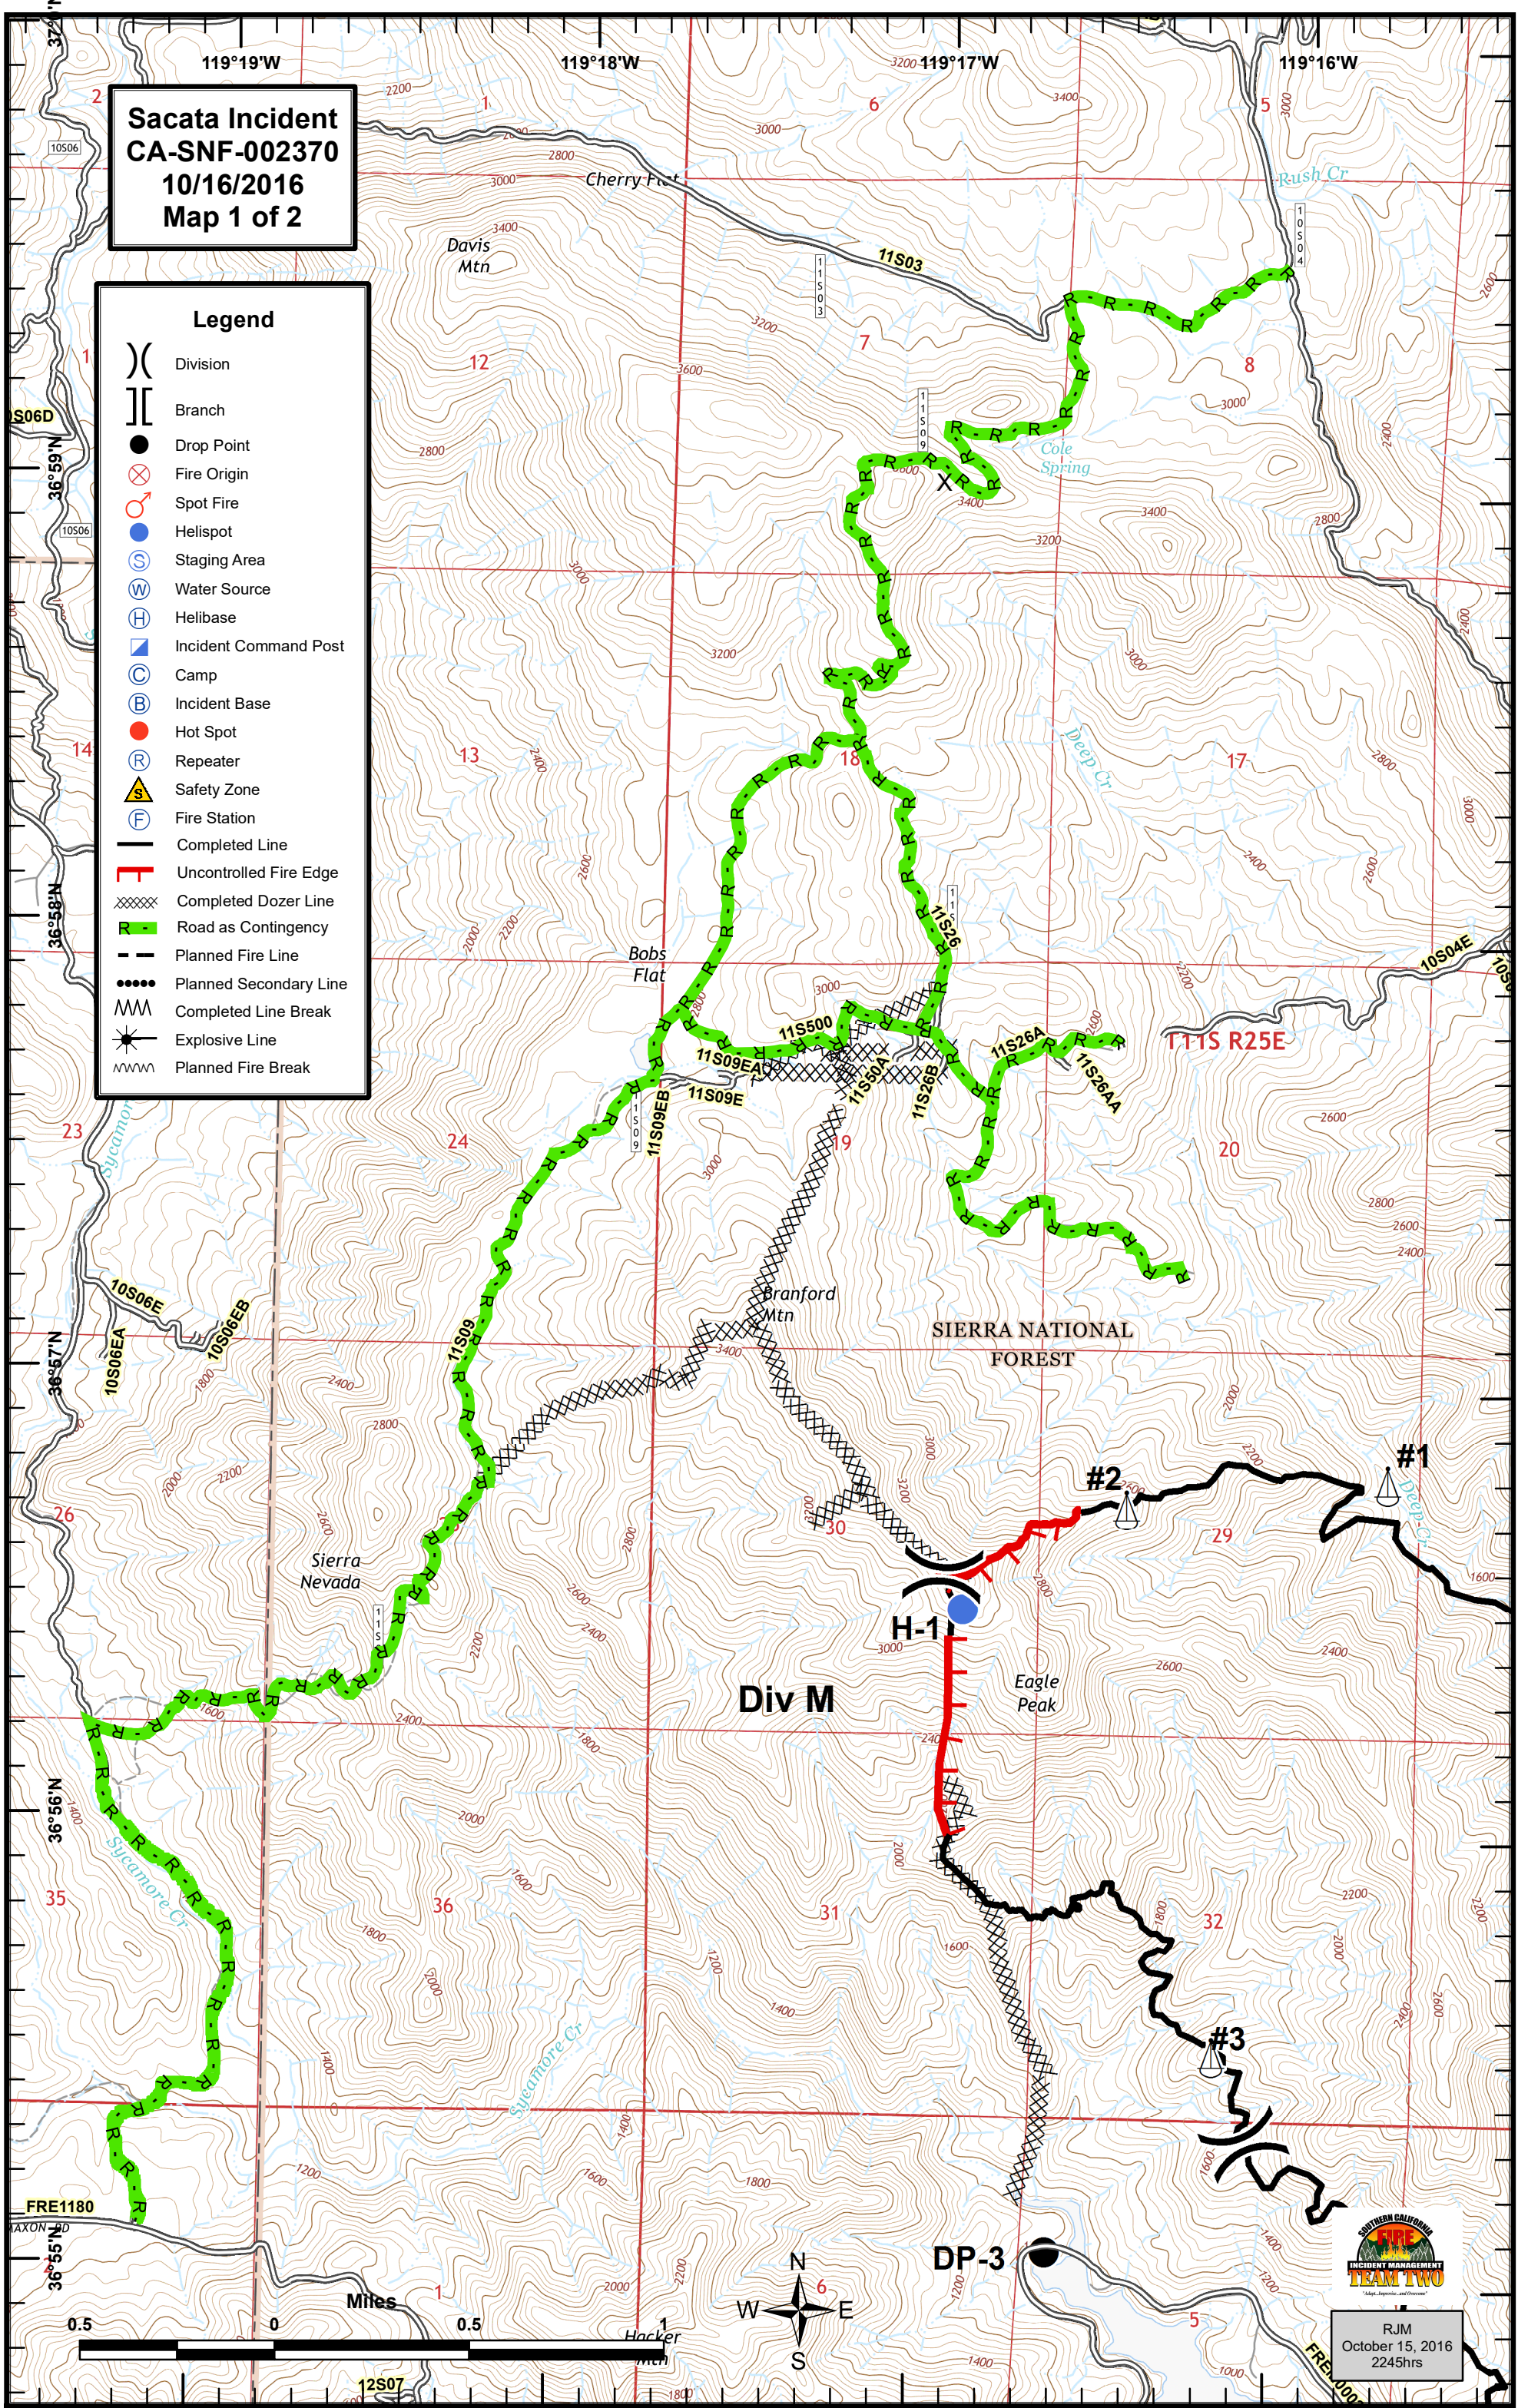

**Sacata Incident**  
**CA-SNF-002370**  
**10/16/2016**  
**Map 1 of 2**

**Legend**

- ( ) Division
- [ ] Branch
- Drop Point
- ⊗ Fire Origin
- ⊕ Spot Fire
- Helispot
- Ⓢ Staging Area
- Ⓜ Water Source
- Ⓜ Helibase
- Ⓜ Incident Command Post
- Ⓜ Camp
- Ⓜ Incident Base
- Hot Spot
- Ⓜ Repeater
- ⚠ Safety Zone
- Ⓜ Fire Station
- Completed Line
- Uncontrolled Fire Edge
- Ⓜ Completed Dozer Line
- Road as Contingency
- Planned Fire Line
- Ⓜ Planned Secondary Line
- Ⓜ Completed Line Break
- Ⓜ Explosive Line
- Ⓜ Planned Fire Break

RJM  
 October 15, 2016  
 2245hrs

**Sacata Incident  
CA-SNF-002370  
10/16/2016  
Map 2 of 2**

**Legend**

- ( ) Division
- [ ] Branch
- Drop Point
- ⊗ Fire Origin
- ♂ Spot Fire
- Helispot
- ⊙ Staging Area
- ⊙ Water Source
- ⊙ Helibase
- ⊙ Incident Command Post
- ⊙ Camp
- ⊙ Incident Base
- Hot Spot
- ⊙ Repeater
- Safety Zone
- ⊙ Fire Station
- Completed Line
- Uncontrolled Fire Edge
- ⊗ Completed Dozer Line
- Road as Contingency
- Planned Fire Line
- ⋯ Planned Secondary Line
- ⊗ Completed Line Break
- ⊗ Explosive Line
- ⊗ Planned Fire Break

RJM  
October 15, 2016  
2245hrs