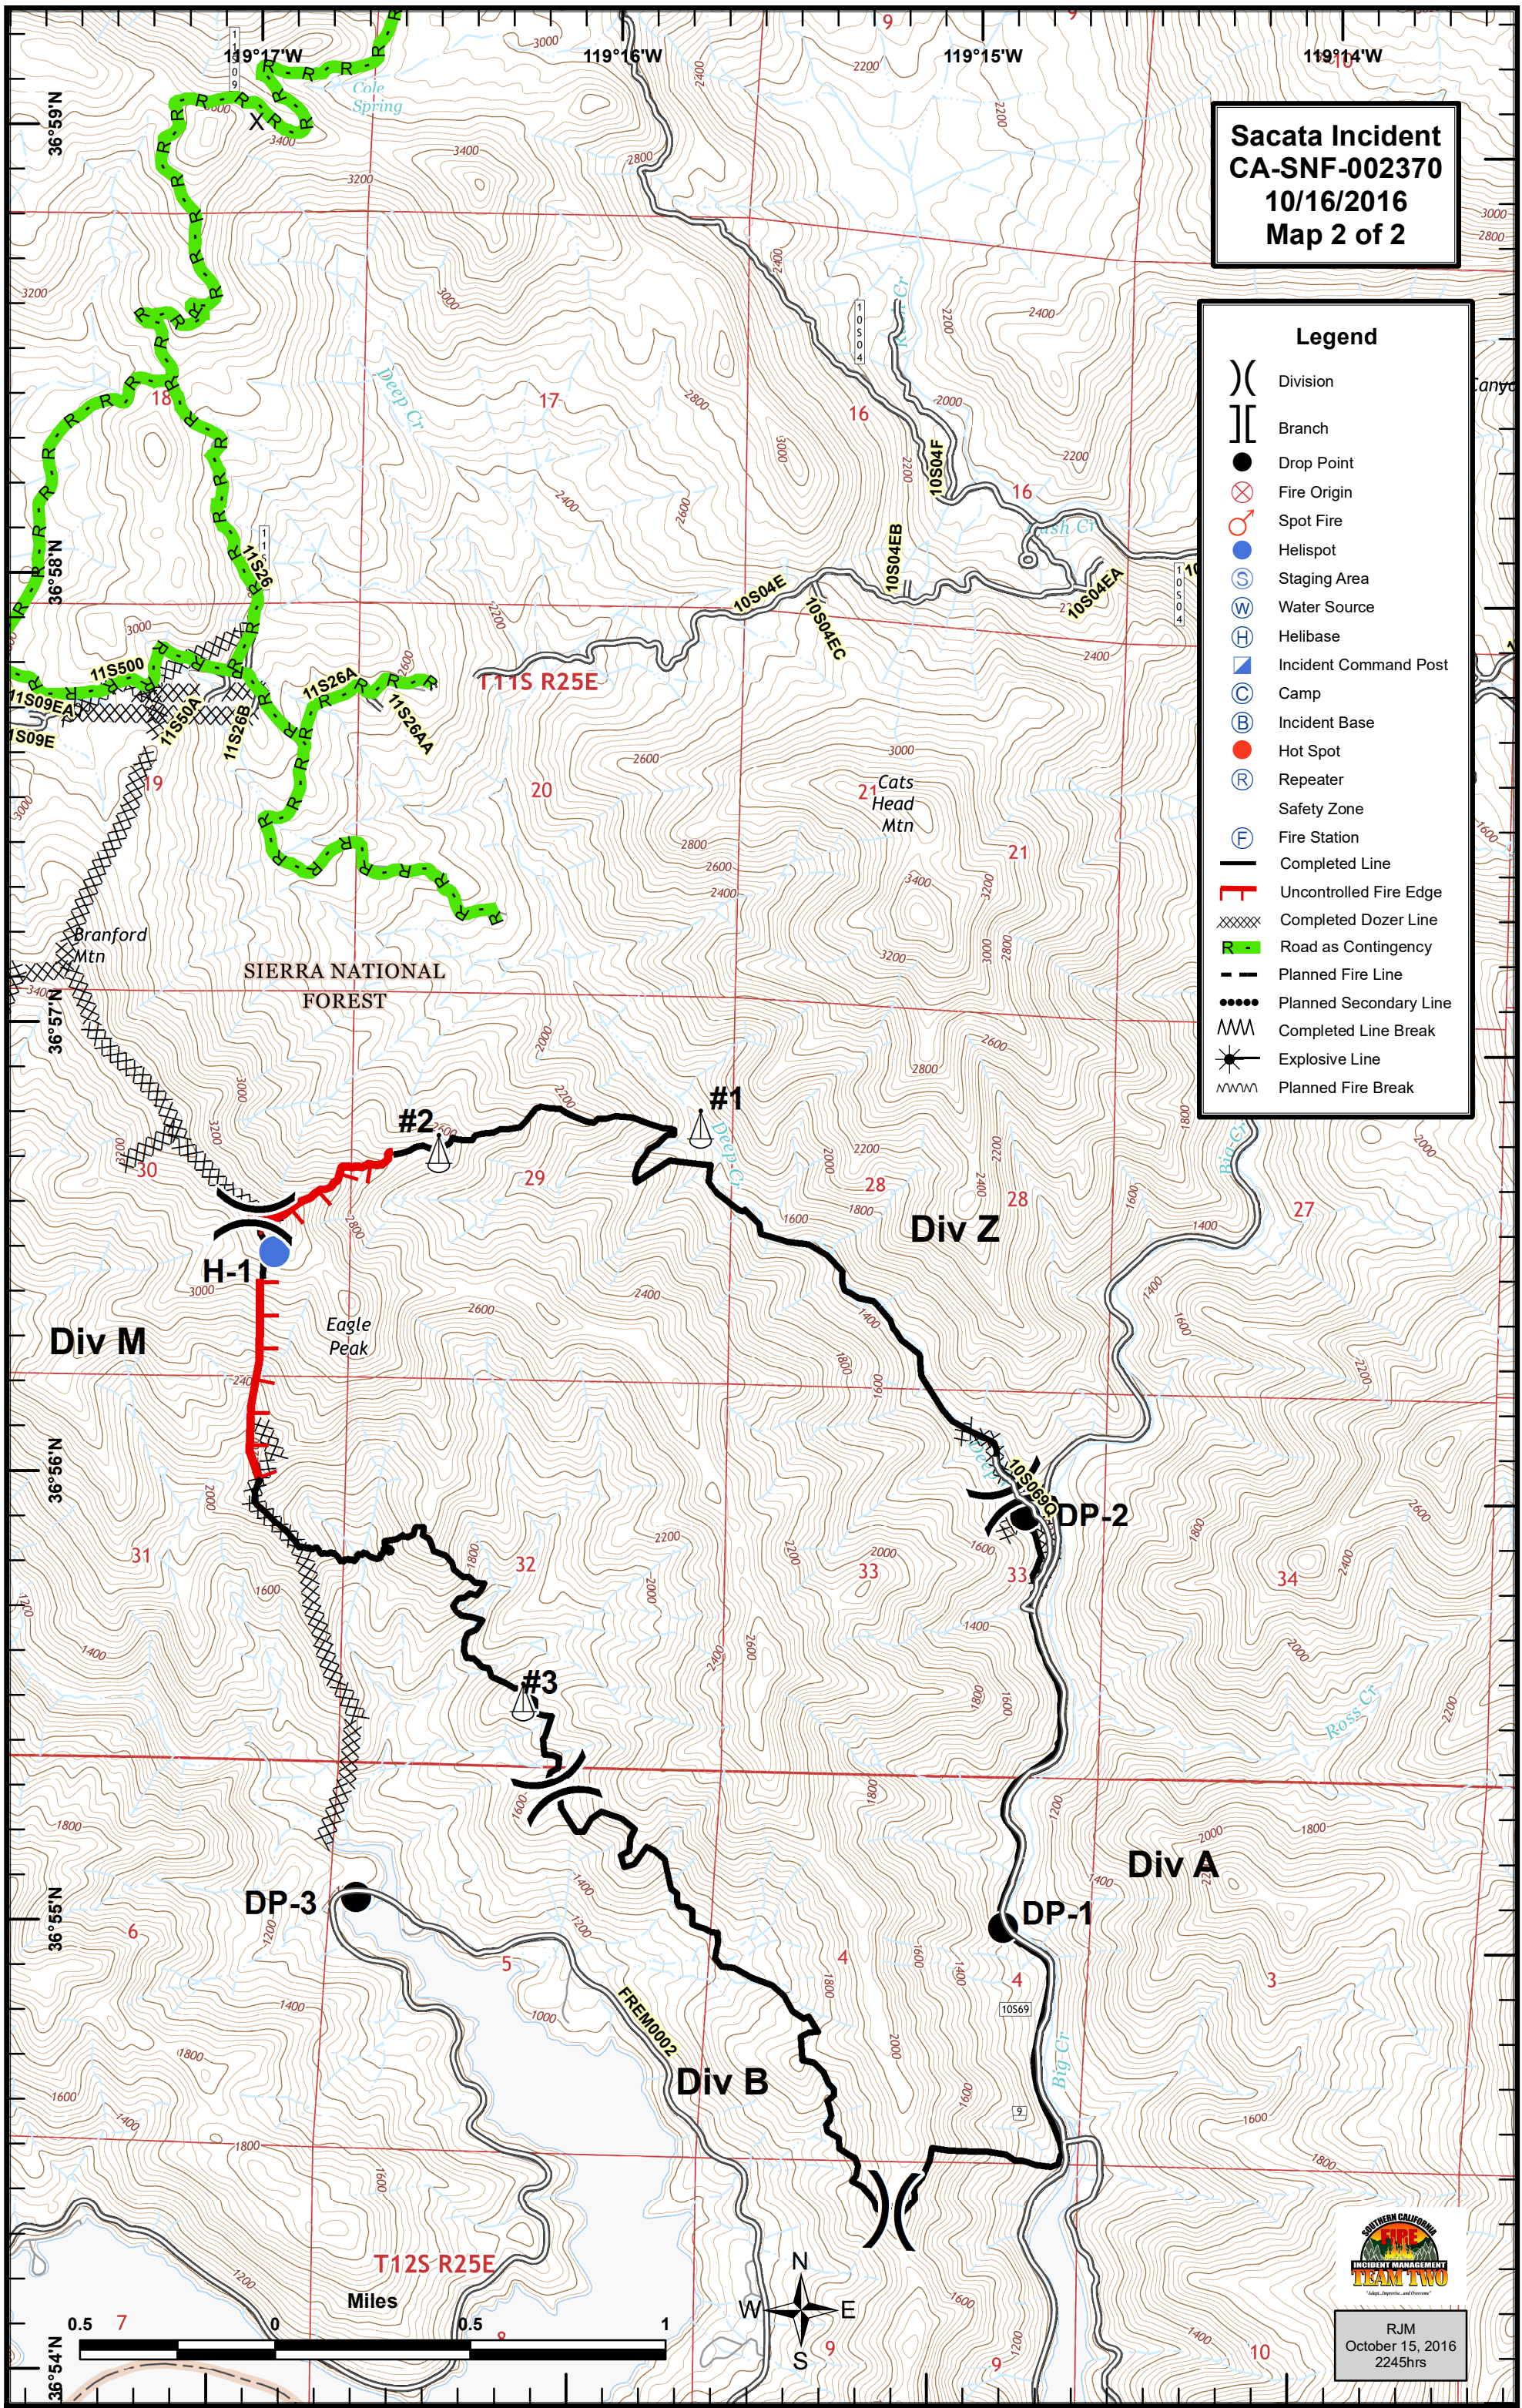

**Sacata Incident**  
**CA-SNF-002370**  
**10/16/2016**  
**Map 1 of 2**

**Legend**

- ( ) Division
- [ ] Branch
- Drop Point
- ⊗ Fire Origin
- ⊕ Spot Fire
- Helispot
- Ⓢ Staging Area
- Ⓜ Water Source
- Ⓜ Helibase
- Ⓜ Incident Command Post
- Ⓜ Camp
- Ⓜ Incident Base
- Hot Spot
- Ⓜ Repeater
- ⚠ Safety Zone
- Ⓜ Fire Station
- Completed Line
- Uncontrolled Fire Edge
- Ⓜ Completed Dozer Line
- Road as Contingency
- Planned Fire Line
- Ⓜ Planned Secondary Line
- Ⓜ Completed Line Break
- Ⓜ Explosive Line
- Ⓜ Planned Fire Break

RJM  
 October 15, 2016  
 2245hrs

**Sacata Incident  
CA-SNF-002370  
10/16/2016  
Map 2 of 2**

**Legend**

- ( ) Division
- [ ] Branch
- Drop Point
- ⊗ Fire Origin
- ♂ Spot Fire
- Helispot
- ⊙ Staging Area
- ⊙ Water Source
- ⊙ Helibase
- ⊙ Incident Command Post
- ⊙ Camp
- ⊙ Incident Base
- Hot Spot
- ⊙ Repeater
- Safety Zone
- ⊙ Fire Station
- Completed Line
- Uncontrolled Fire Edge
- ⊗ Completed Dozer Line
- Road as Contingency
- Planned Fire Line
- ⋯ Planned Secondary Line
- ⊗ Completed Line Break
- ⊗ Explosive Line
- ⊗ Planned Fire Break

RJM  
October 15, 2016  
2245hrs